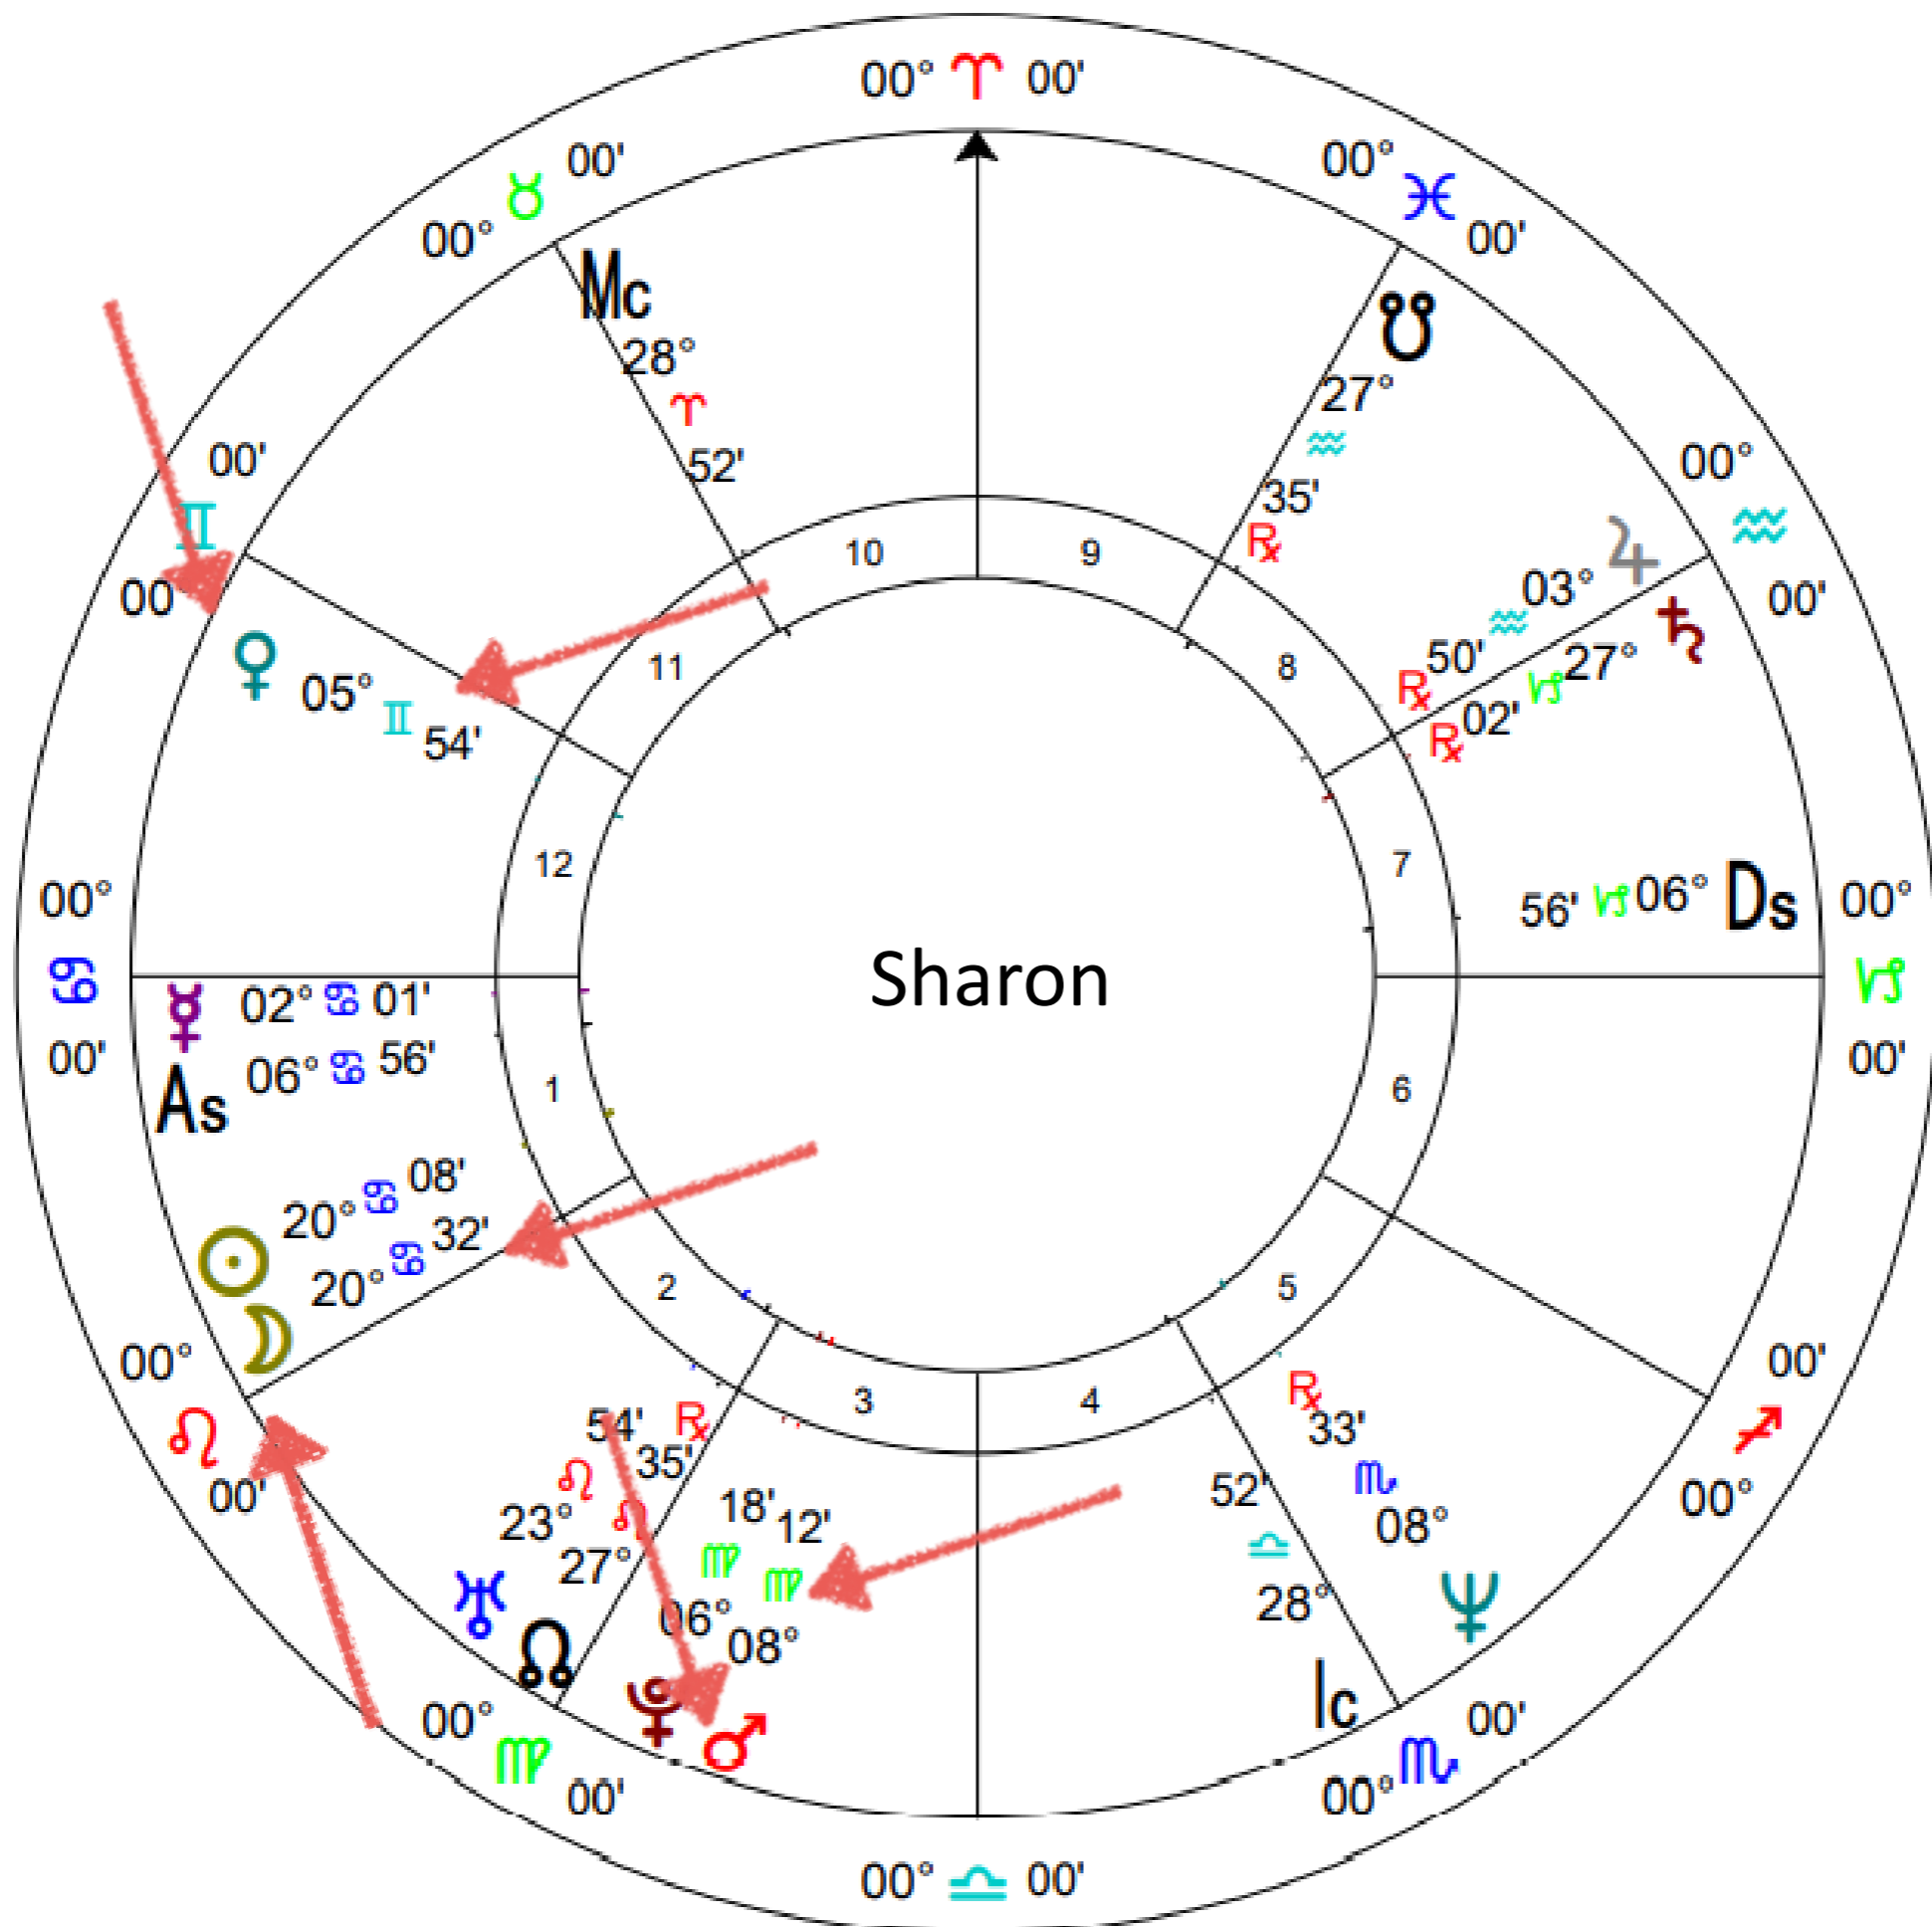

## Journal with Both Archetypes

How well are they dancing together with creation?

# *Moon*

Your Past Training

Kristina

# Message from Your Moon Archetype

*Moon*

Your Past Training

## *Rising Sign*

Ascendant - On The Horizon  
*New Focus of Overall Life Purpose*