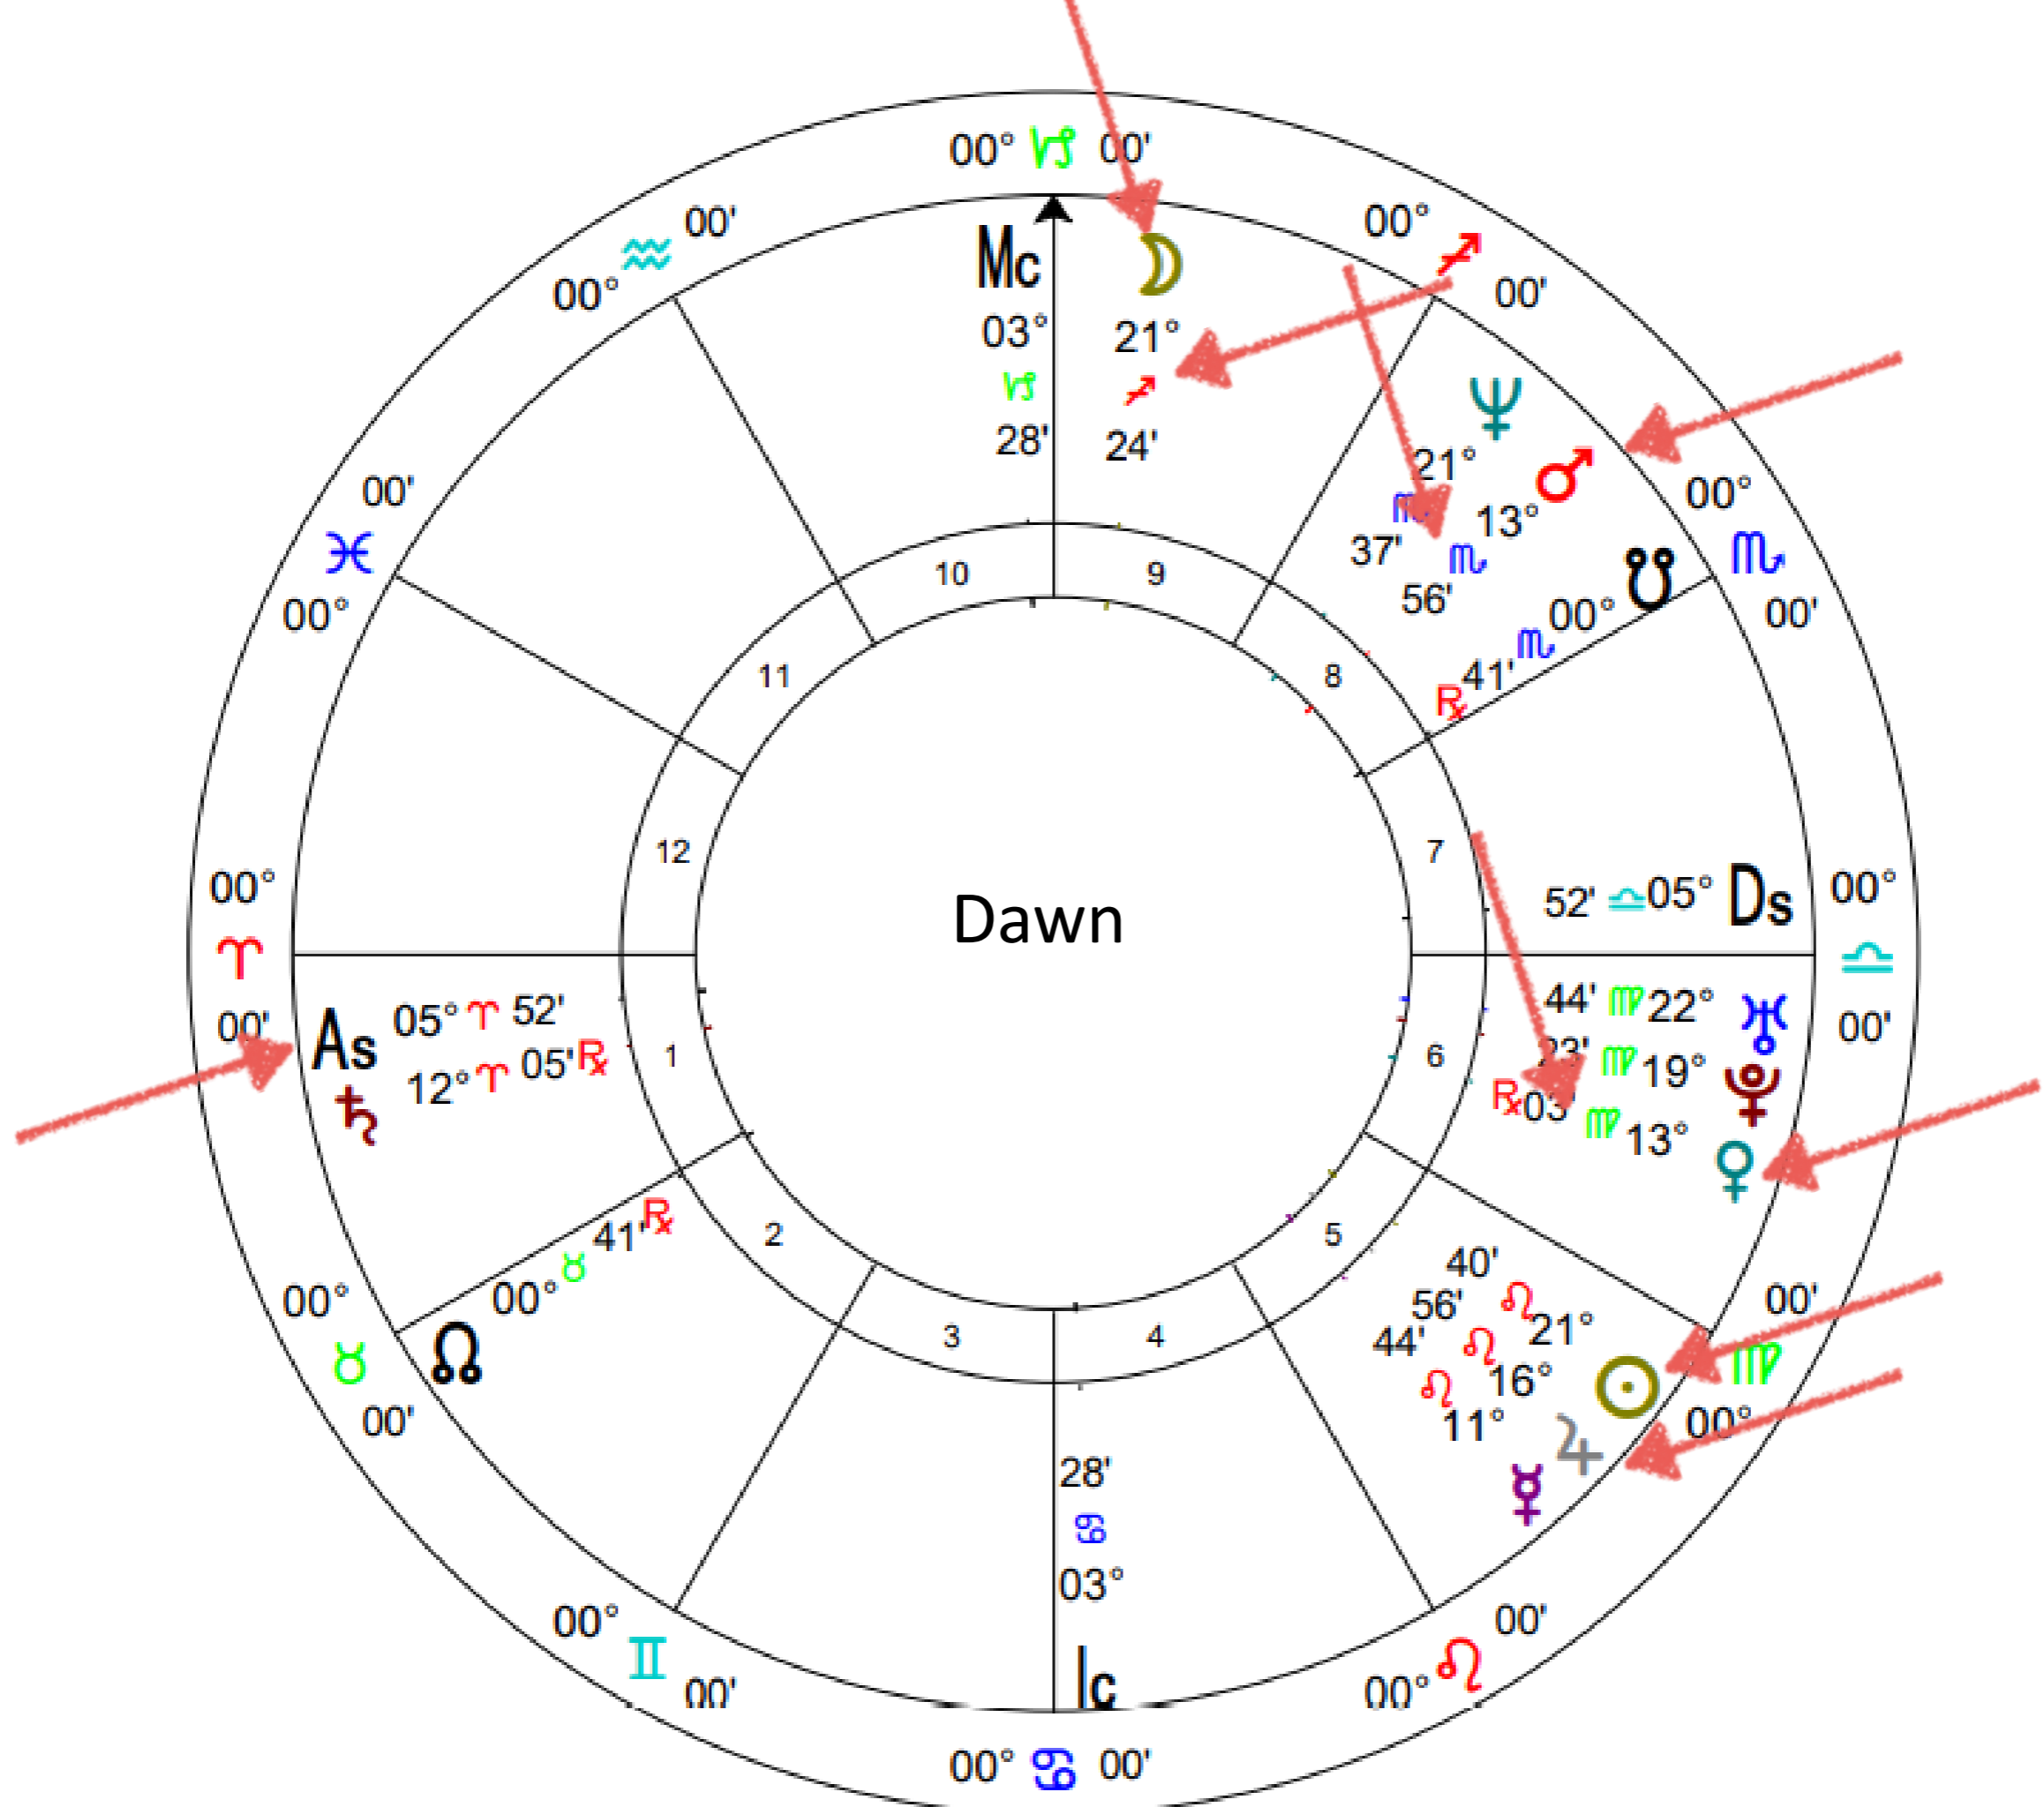

## *Rising Sign*

Ascendant - On The Horizon  
*New Focus of Overall Life Purpose*

## Message from Your Rising Sign Archetype