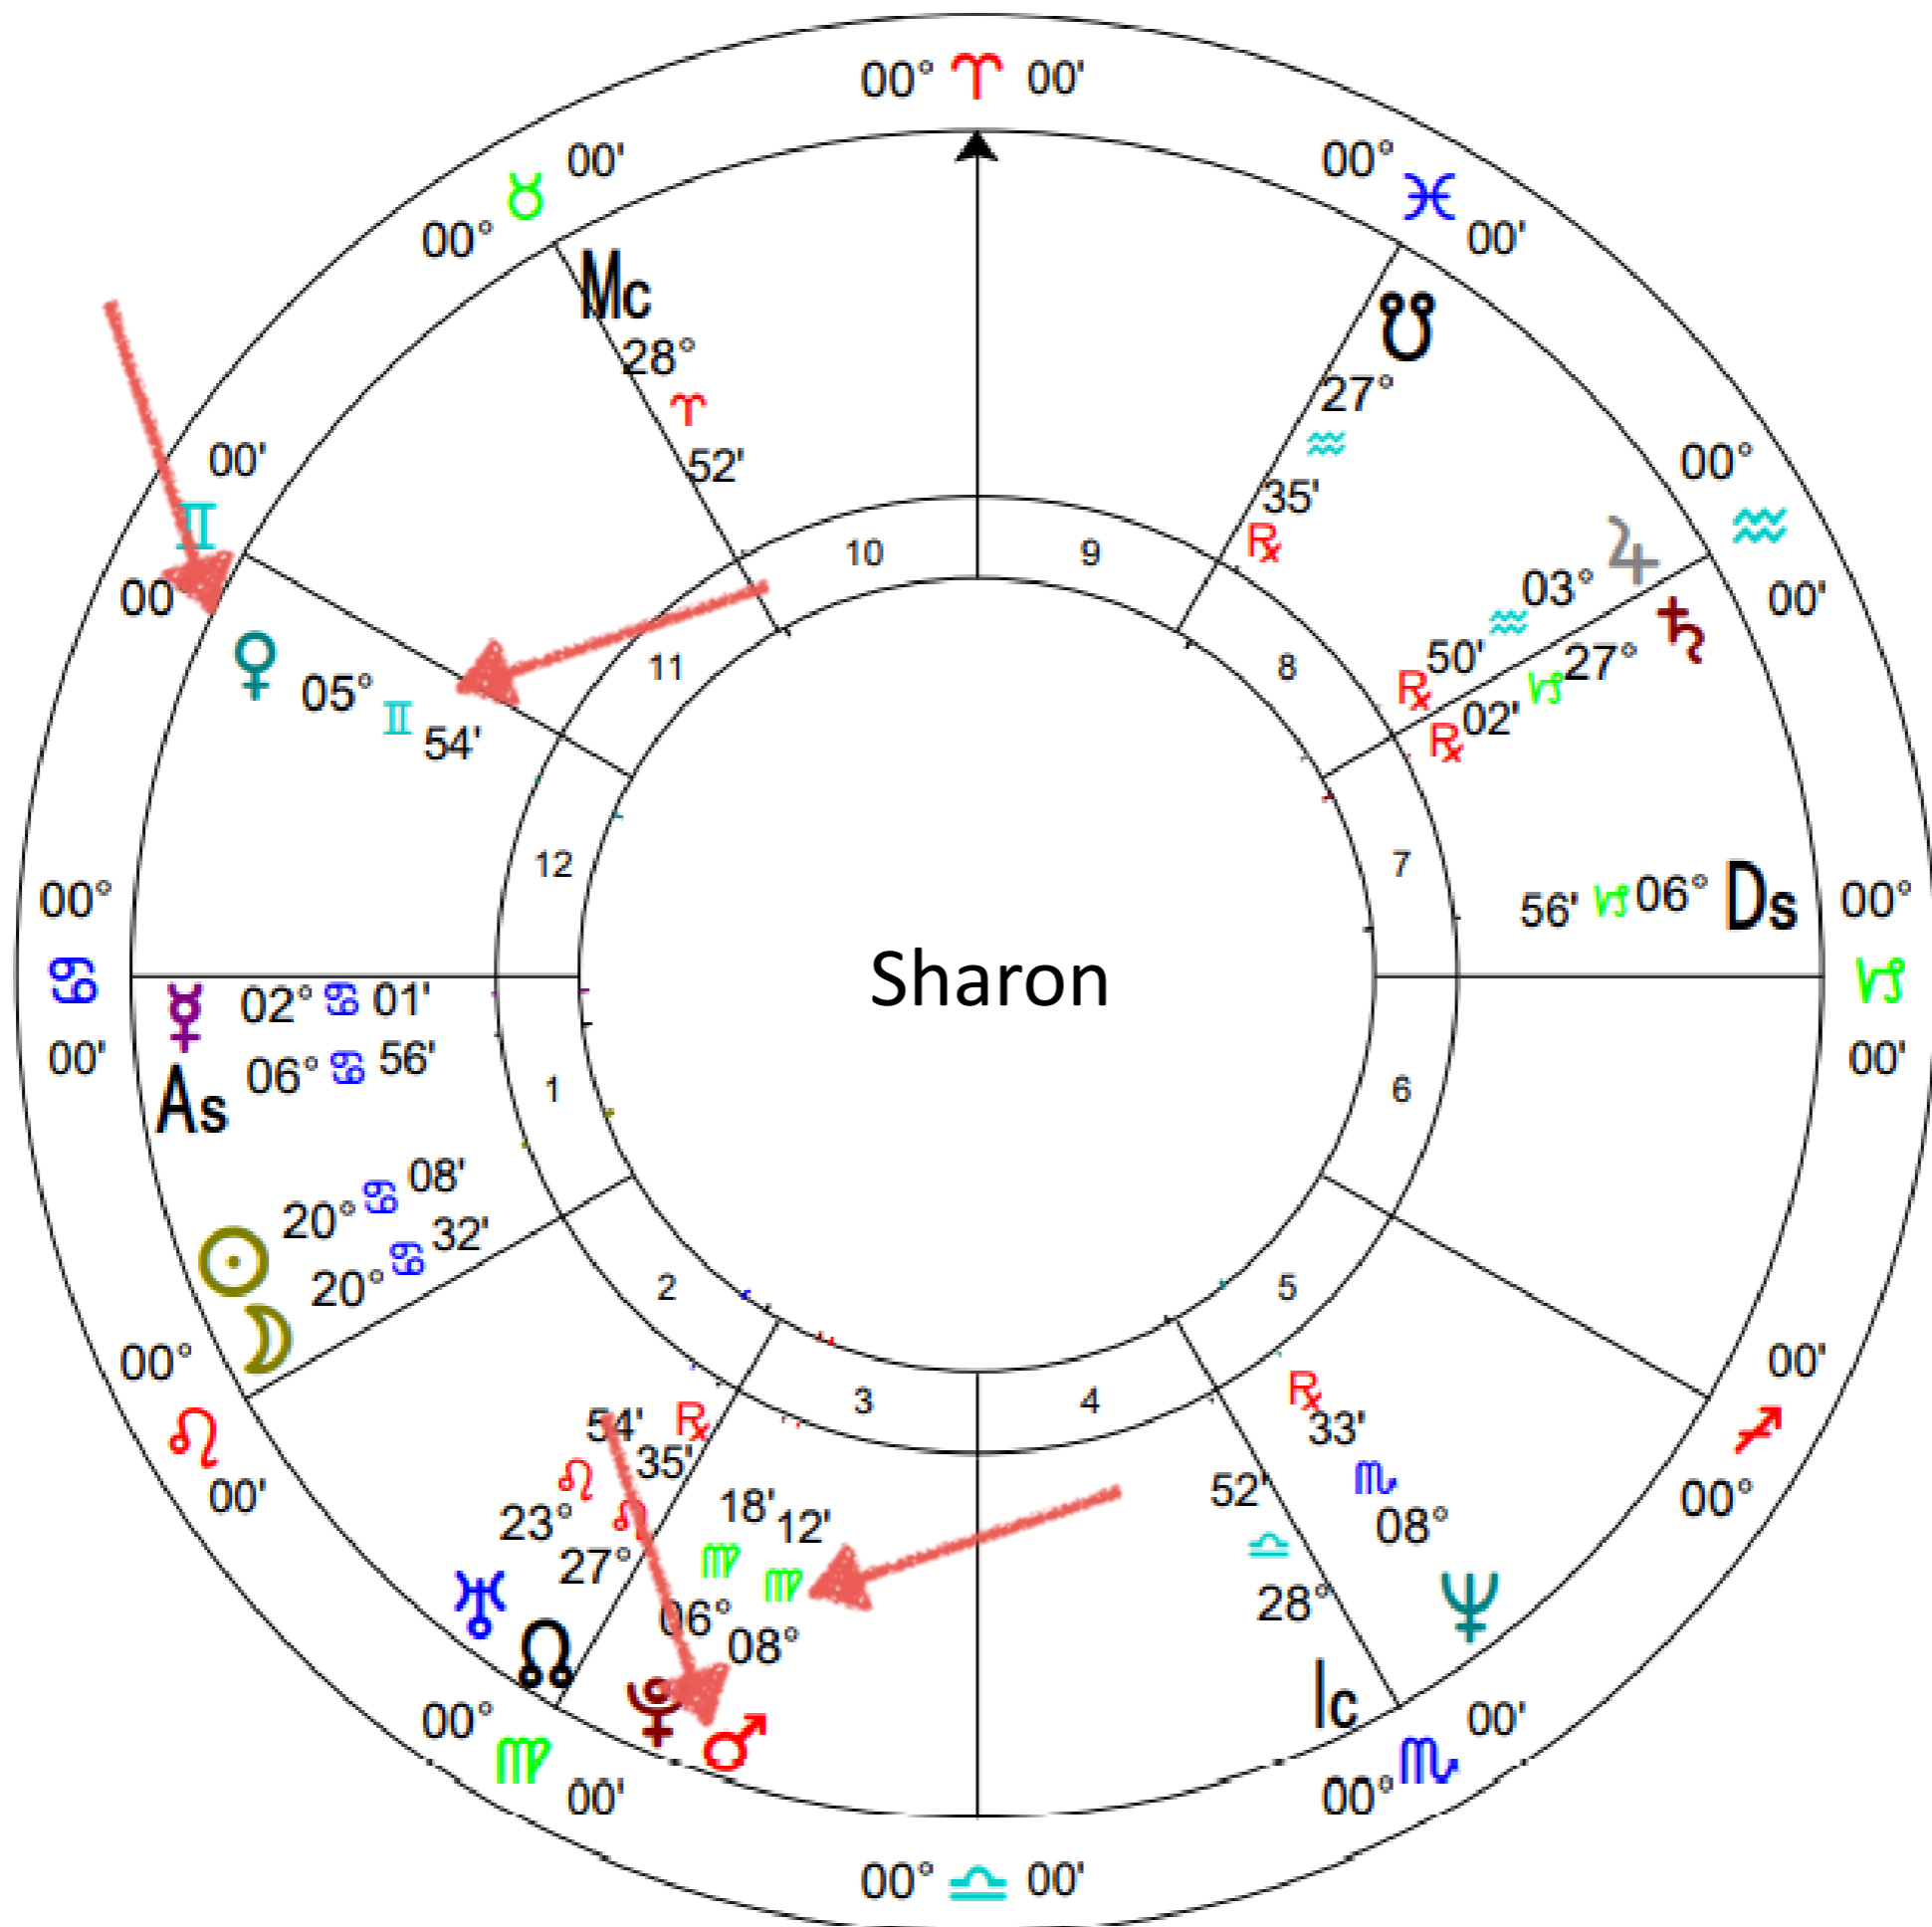

♏ Ω

♋ Ψ

♋ As

♋ lc

♋ Ds

♋ ♂

Kristina

# Your Inner Creation Goddess Archetype

*Venus*

Feminine Self

Message from Your Venus Archetype

# Message from Your Mars Archetype

*Mars*

Masculine Self