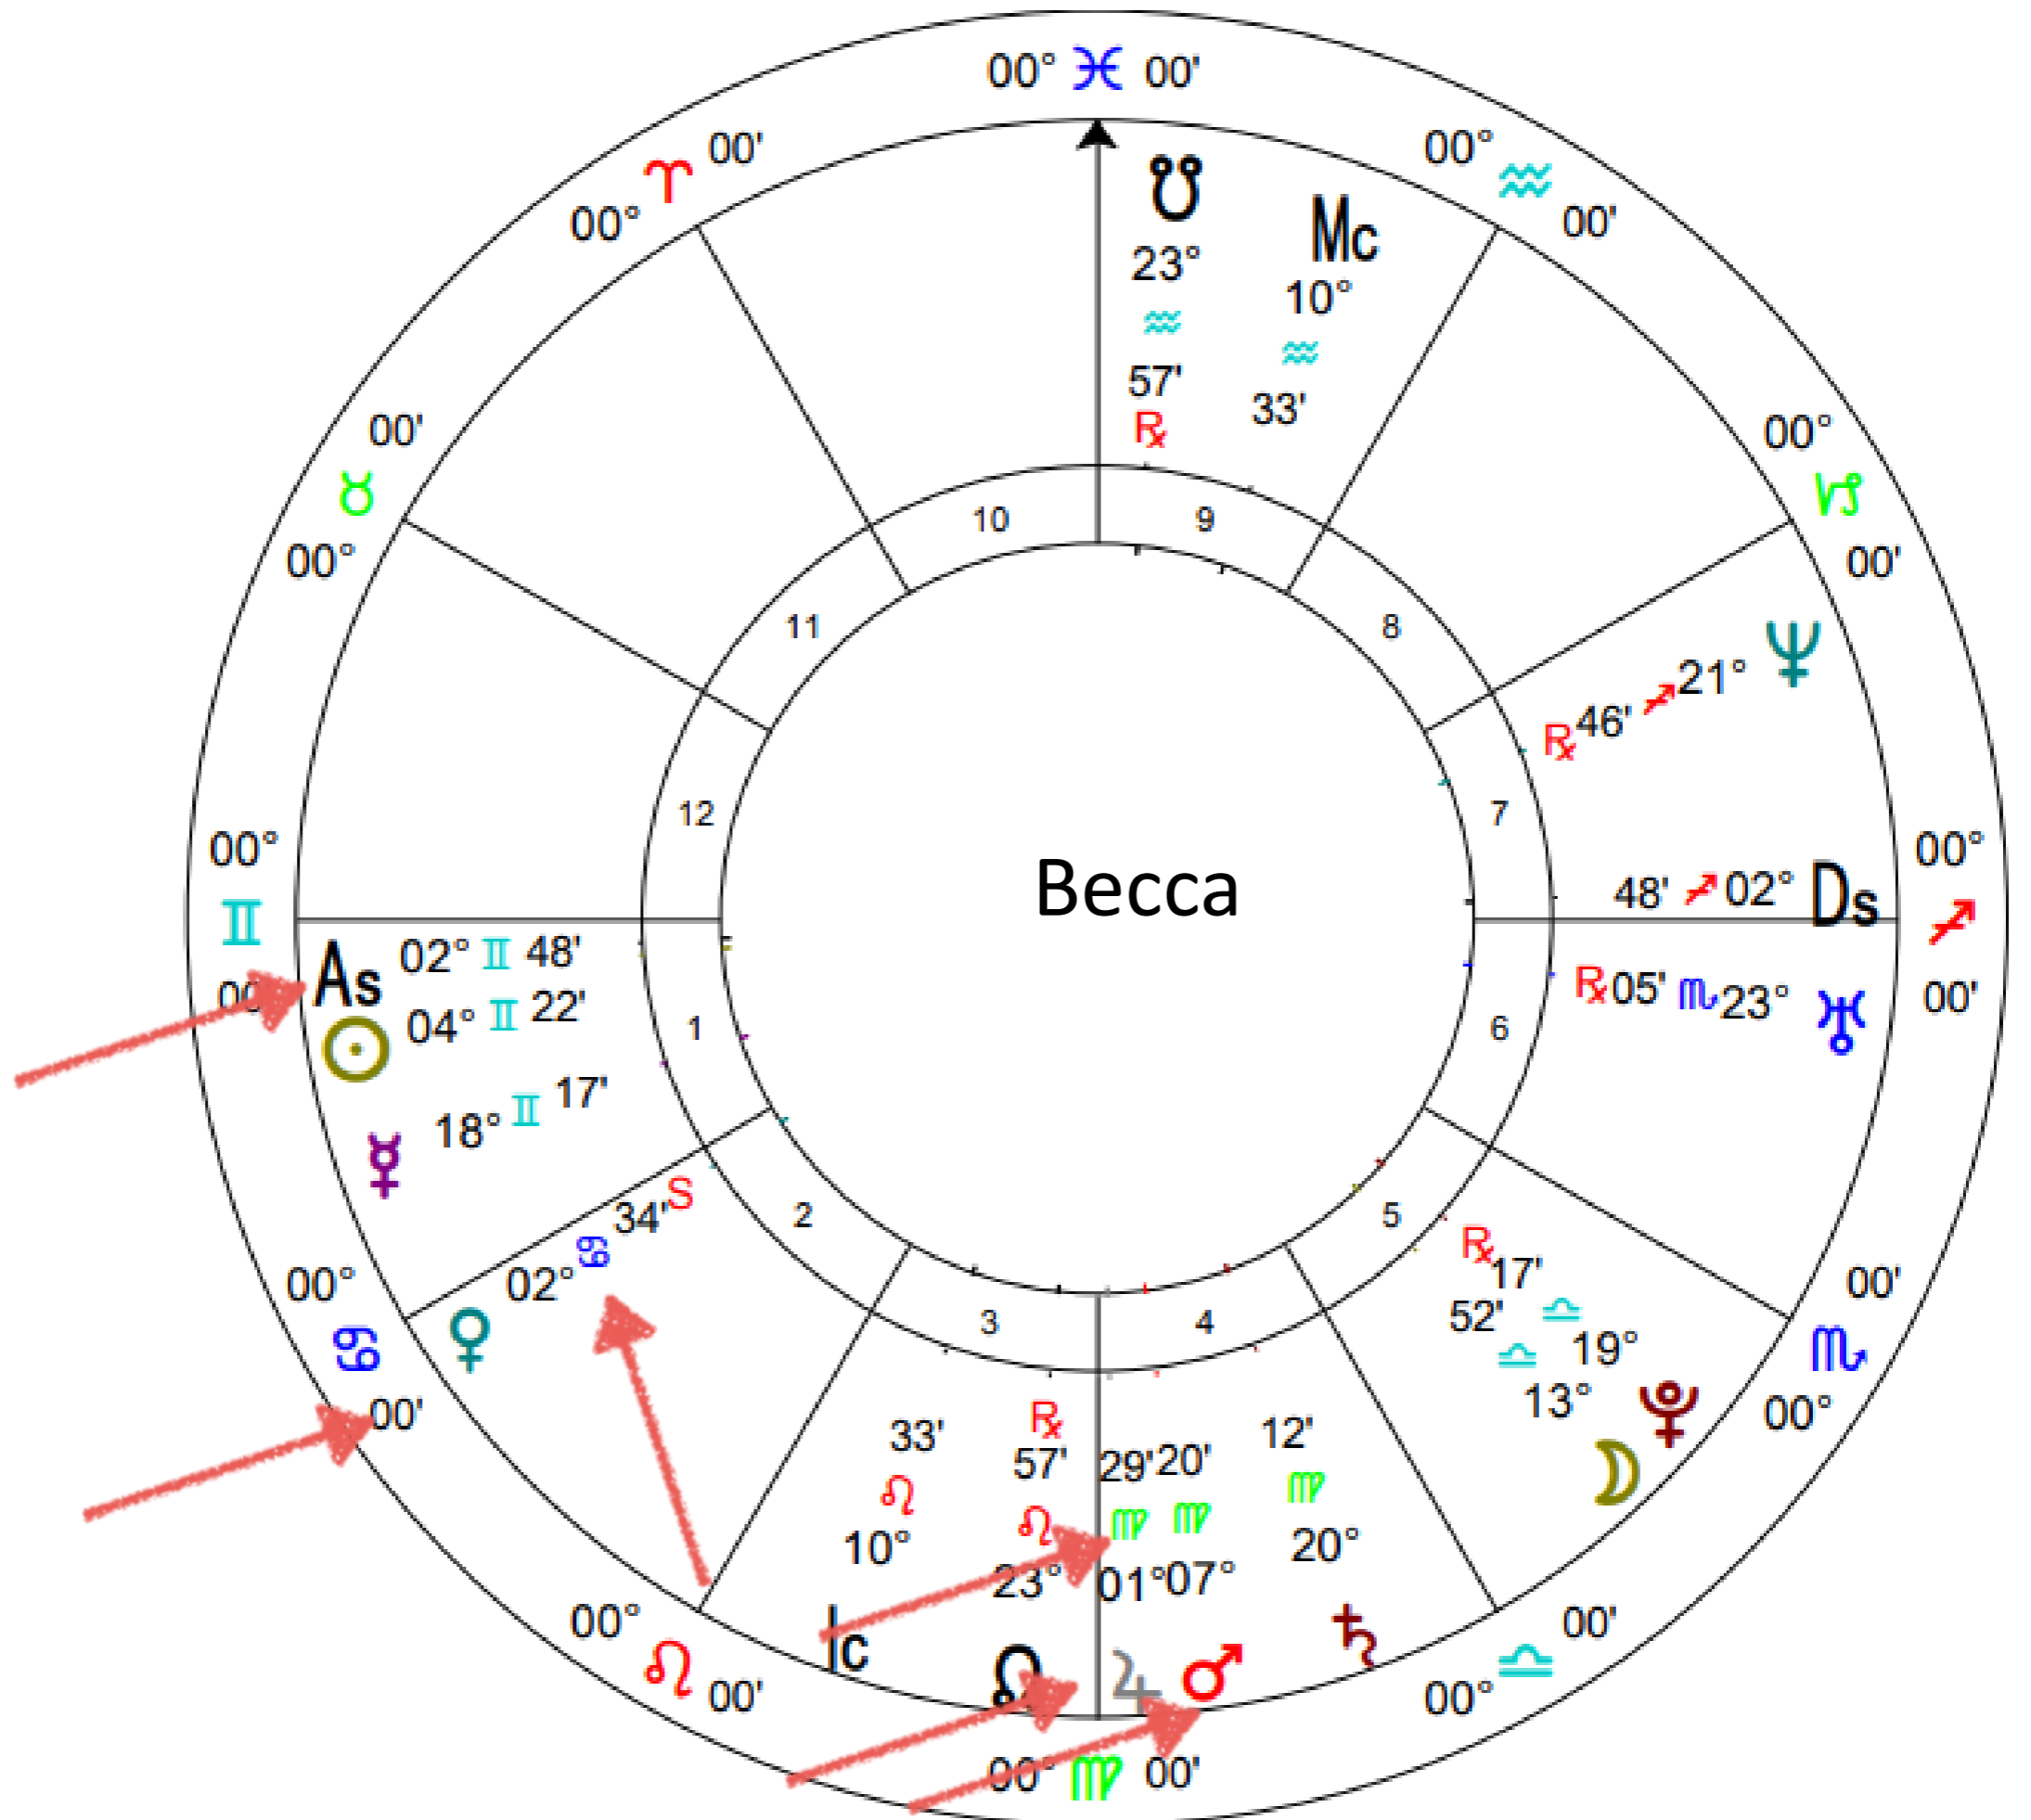

# Message from Your Moon Archetype

*Moon*

Your Past Training

## *Rising Sign*

Ascendant - On The Horizon  
*New Focus of Overall Life Purpose*