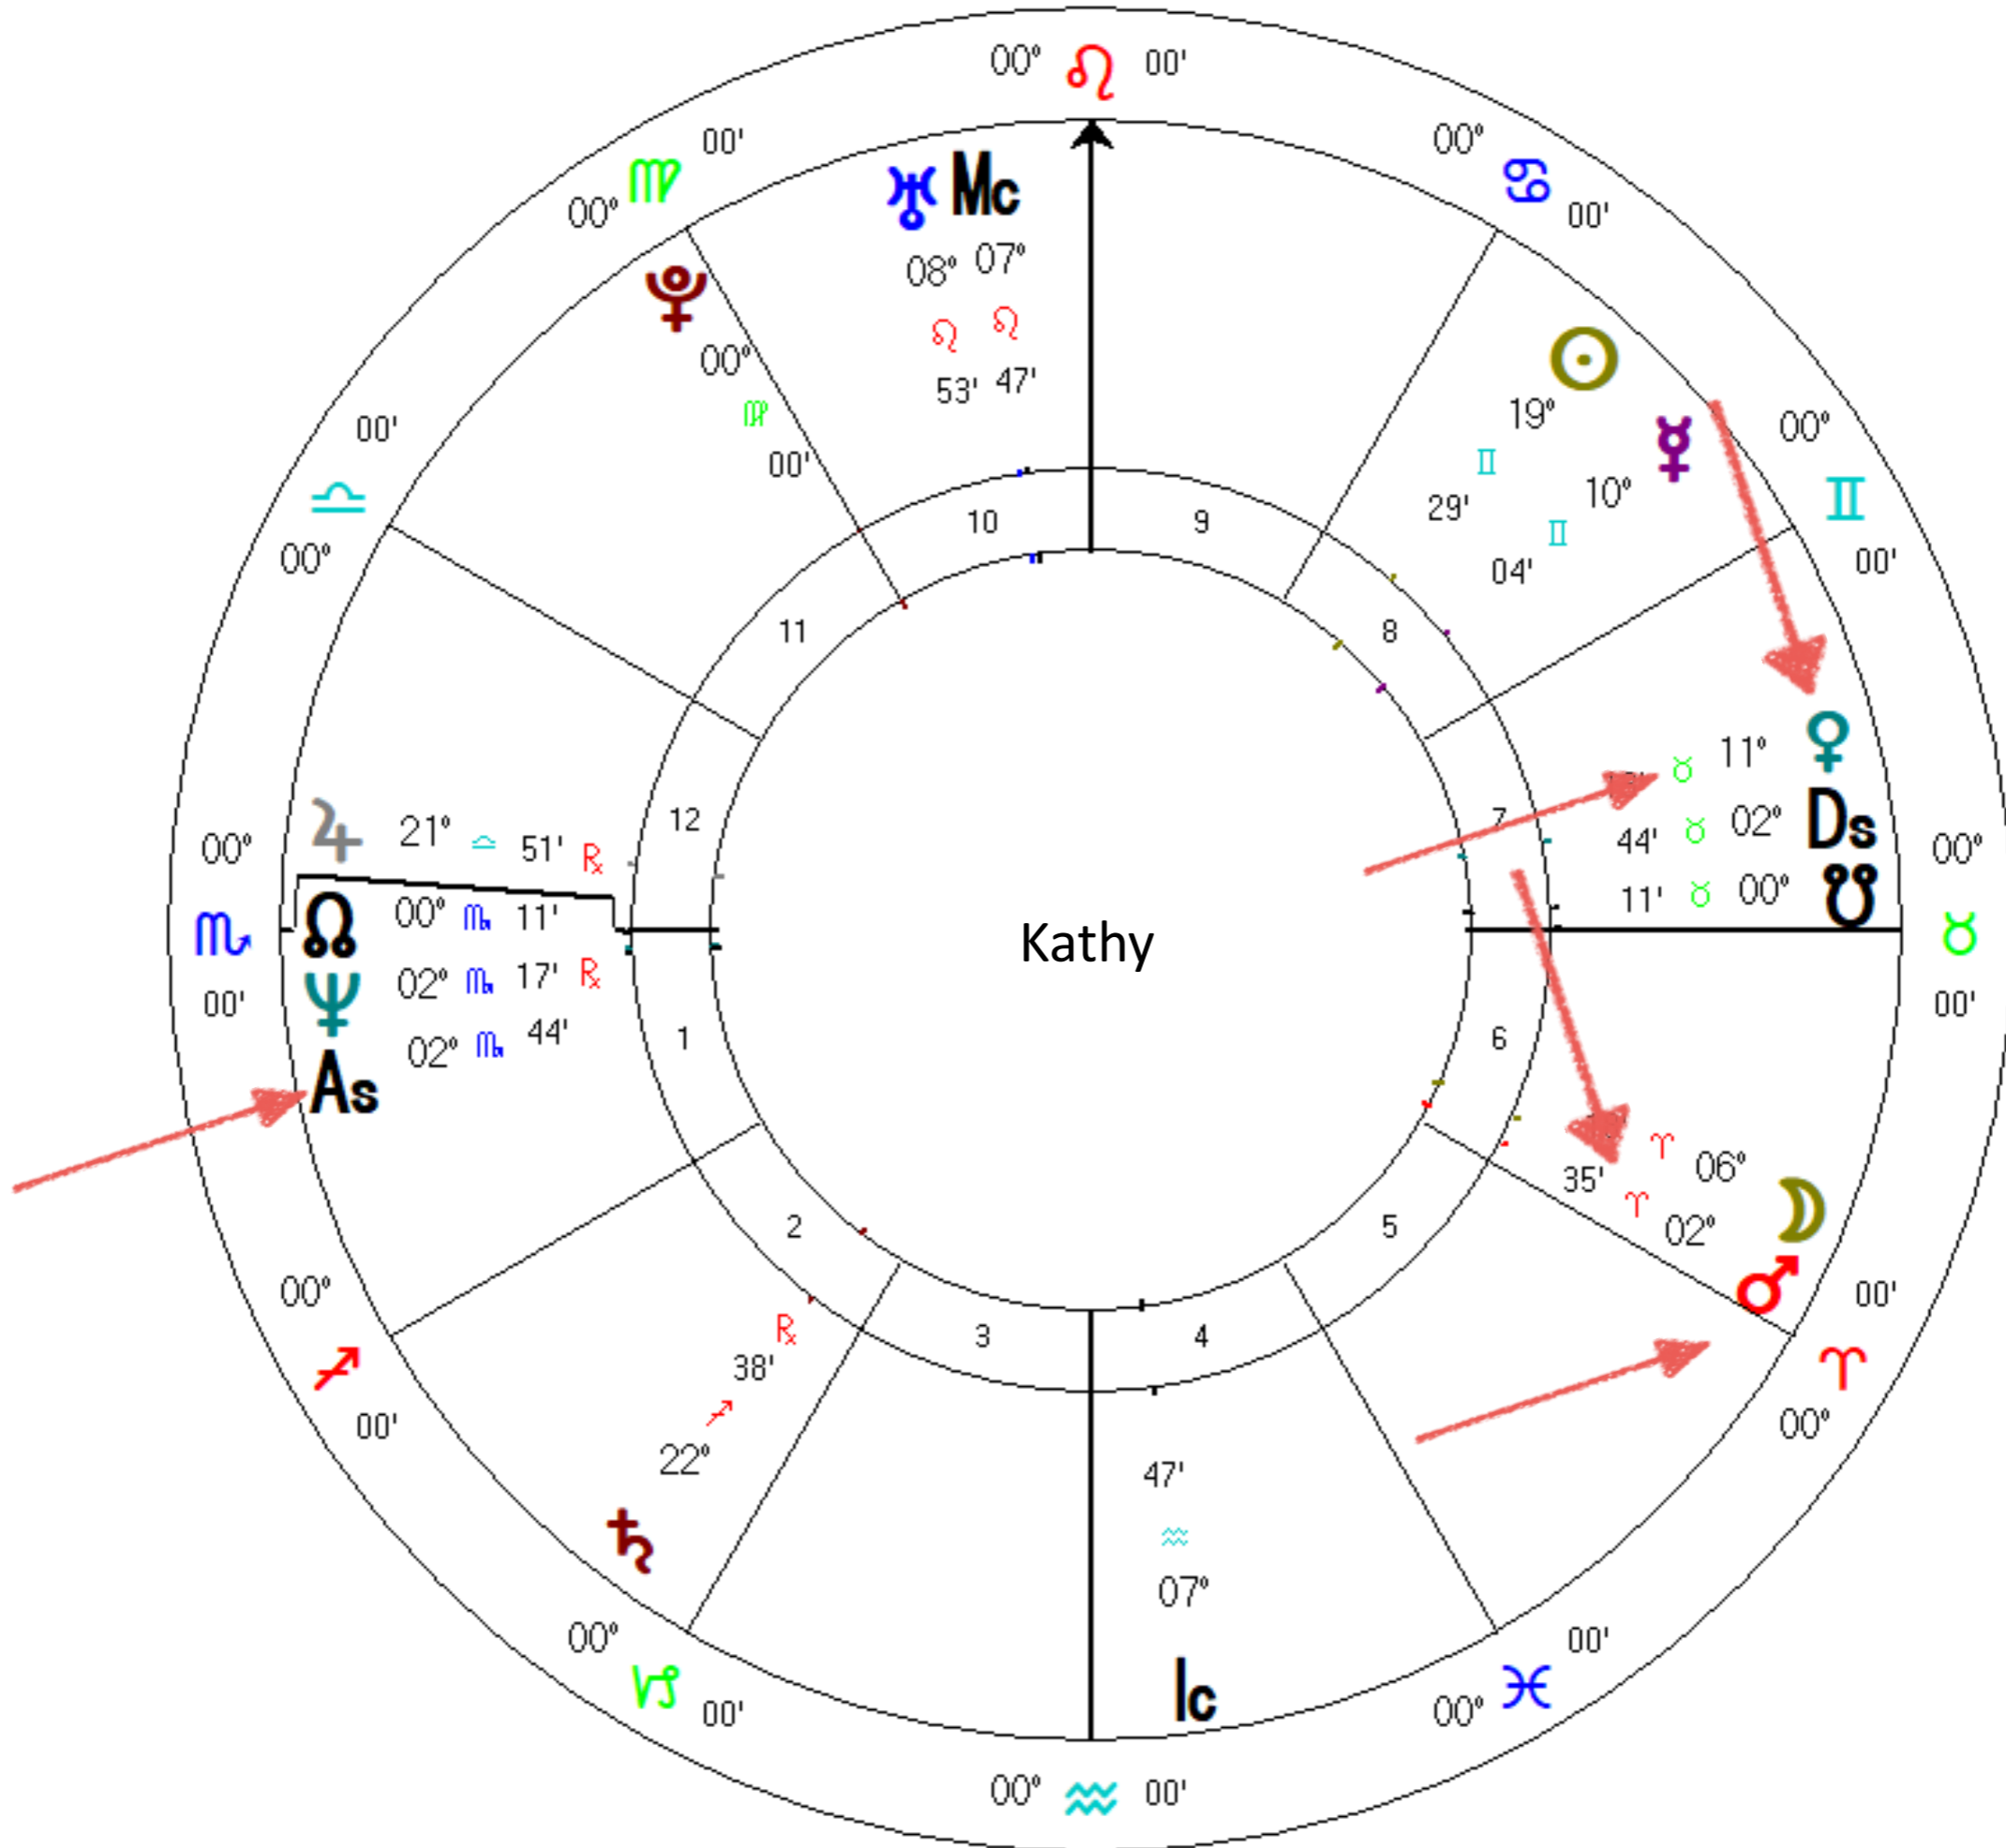

# Message from Your Moon Archetype

*Moon*

Your Past Training

## *Rising Sign*

Ascendant - On The Horizon  
*New Focus of Overall Life Purpose*