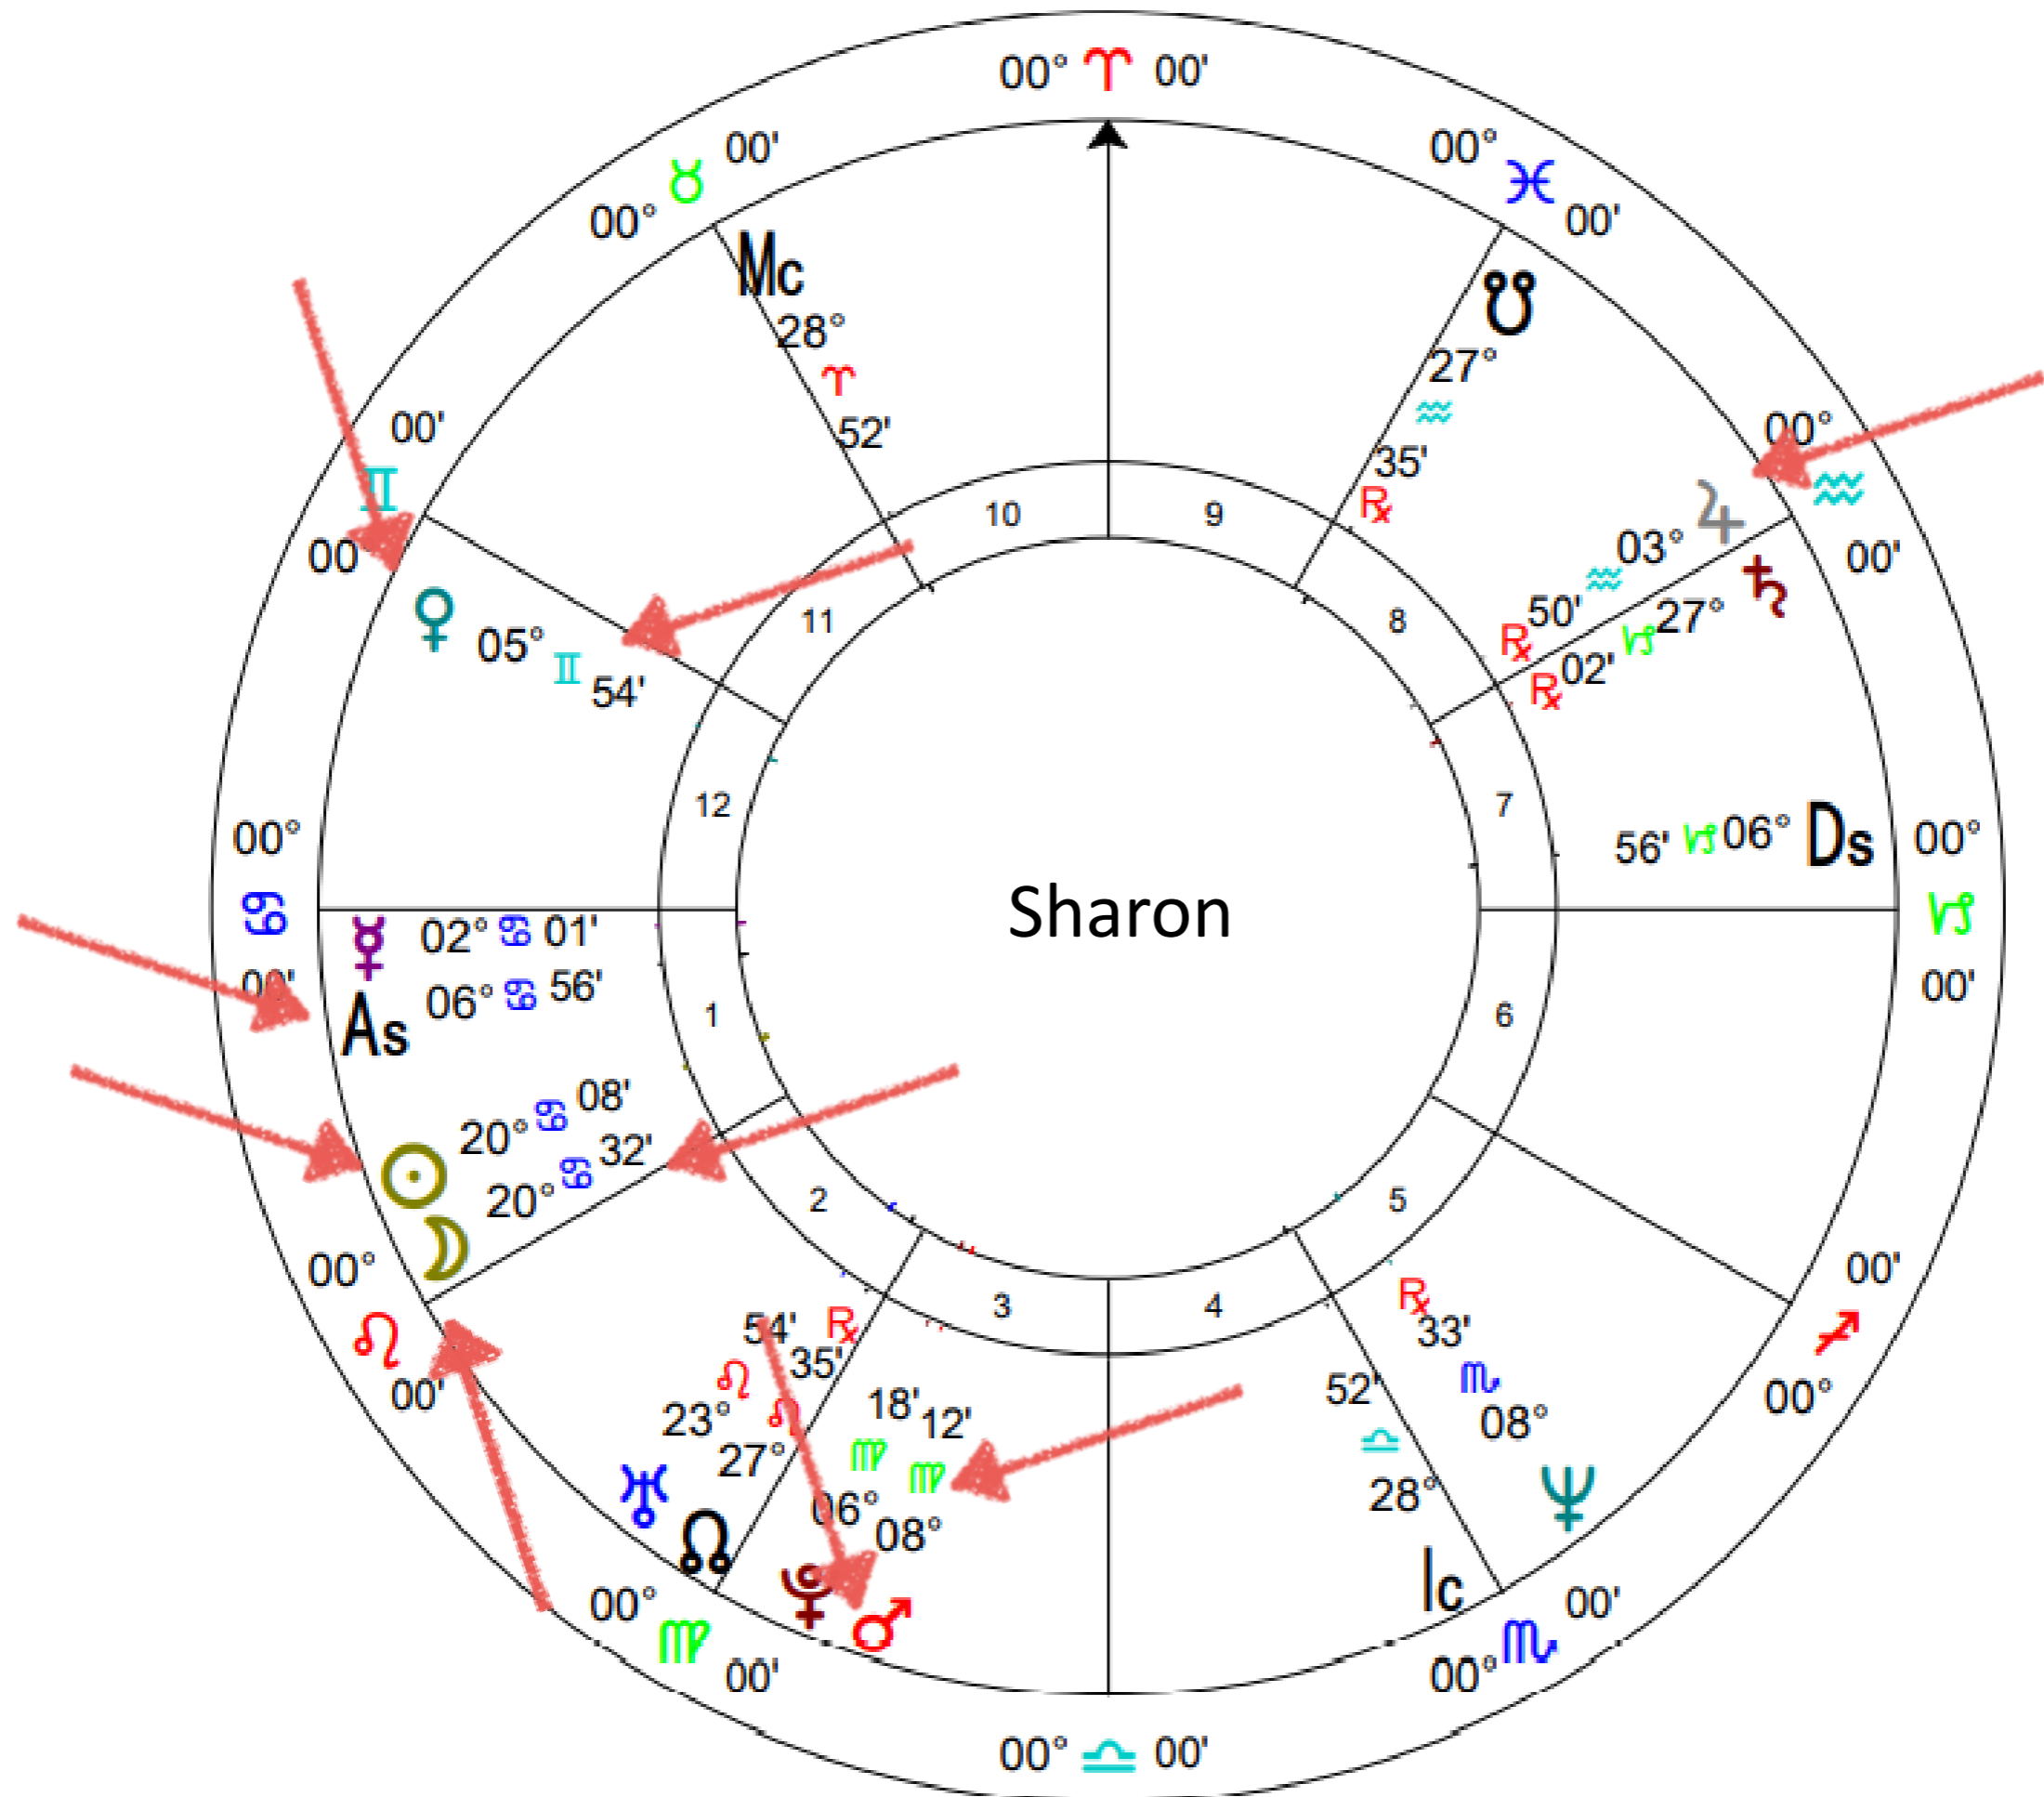

## Journal with Both Archetypes

How well are they dancing together with creation?

# Message from Your Moon Archetype

*Moon*

Your Past Training

## *Rising Sign*

Ascendant - On The Horizon  
*New Focus of Overall Life Purpose*

## Message from Your Rising Sign Archetype