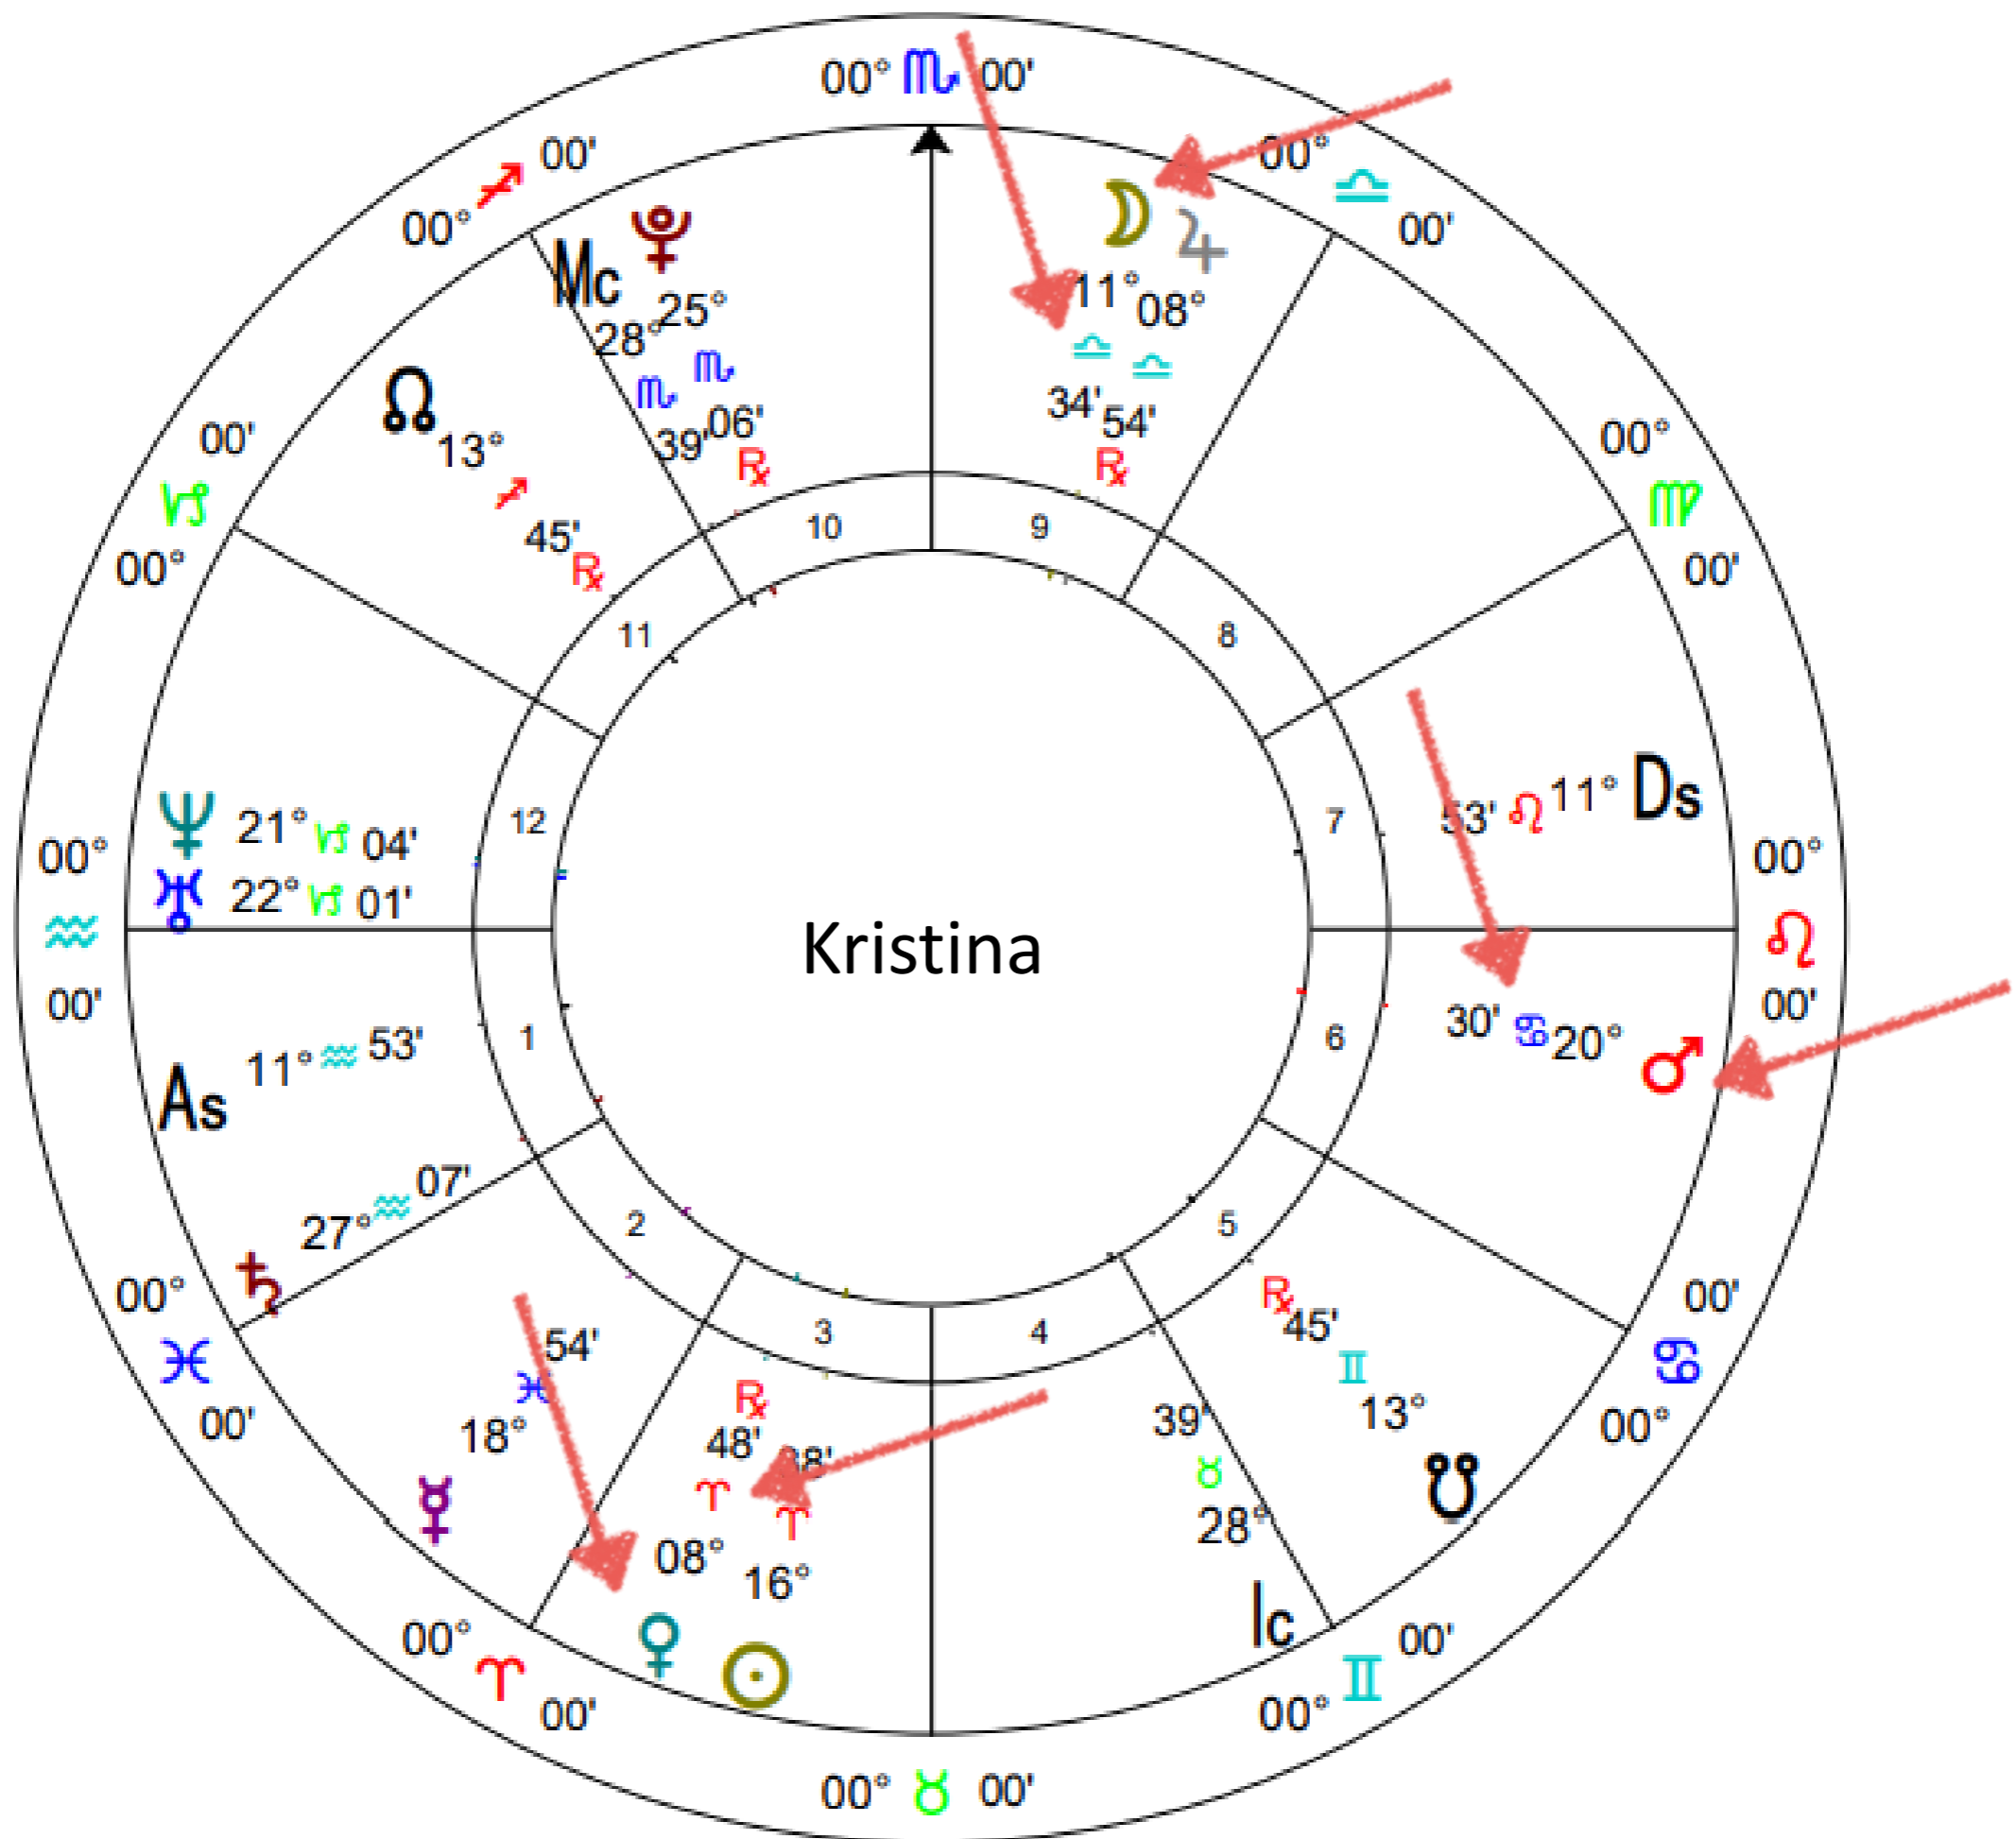

# *Moon*

Your Past Training

Kristina

# Message from Your Moon Archetype

*Moon*

Your Past Training

## *Rising Sign*

Ascendant - On The Horizon  
*New Focus of Overall Life Purpose*