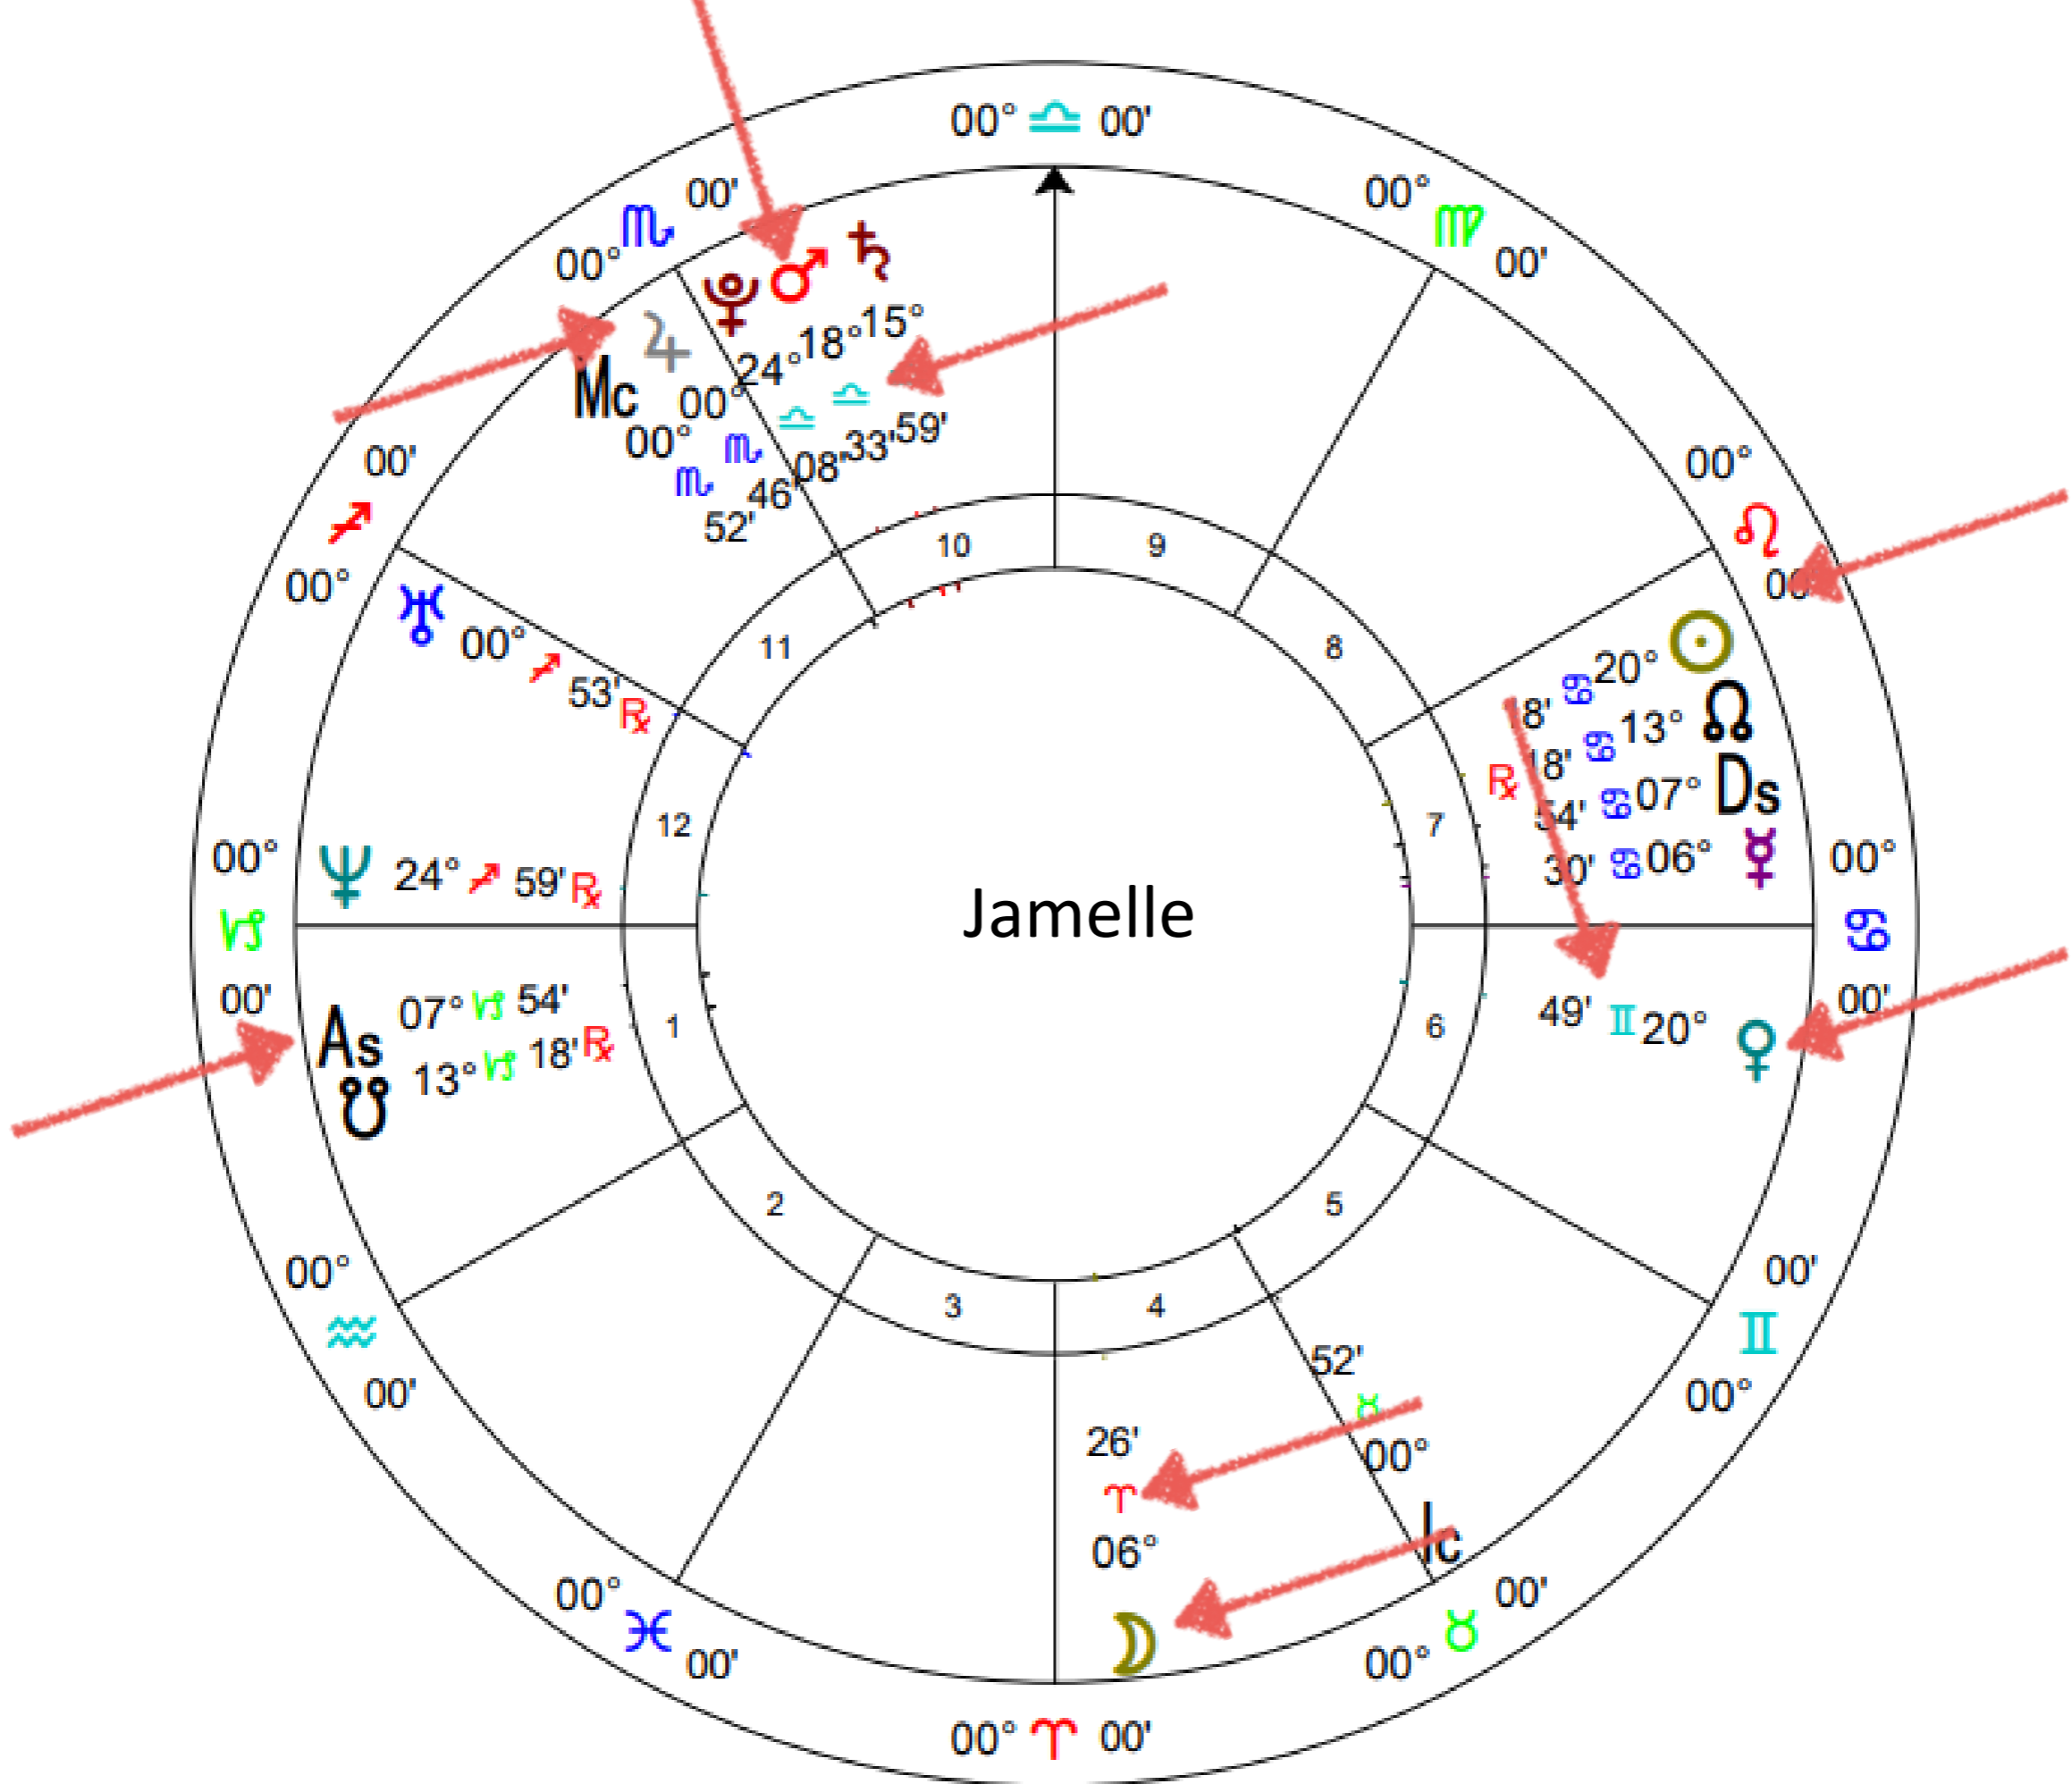

# Message from Your Moon Archetype

*Moon*

Your Past Training

## *Rising Sign*

Ascendant - On The Horizon  
*New Focus of Overall Life Purpose*

## Message from Your Rising Sign Archetype