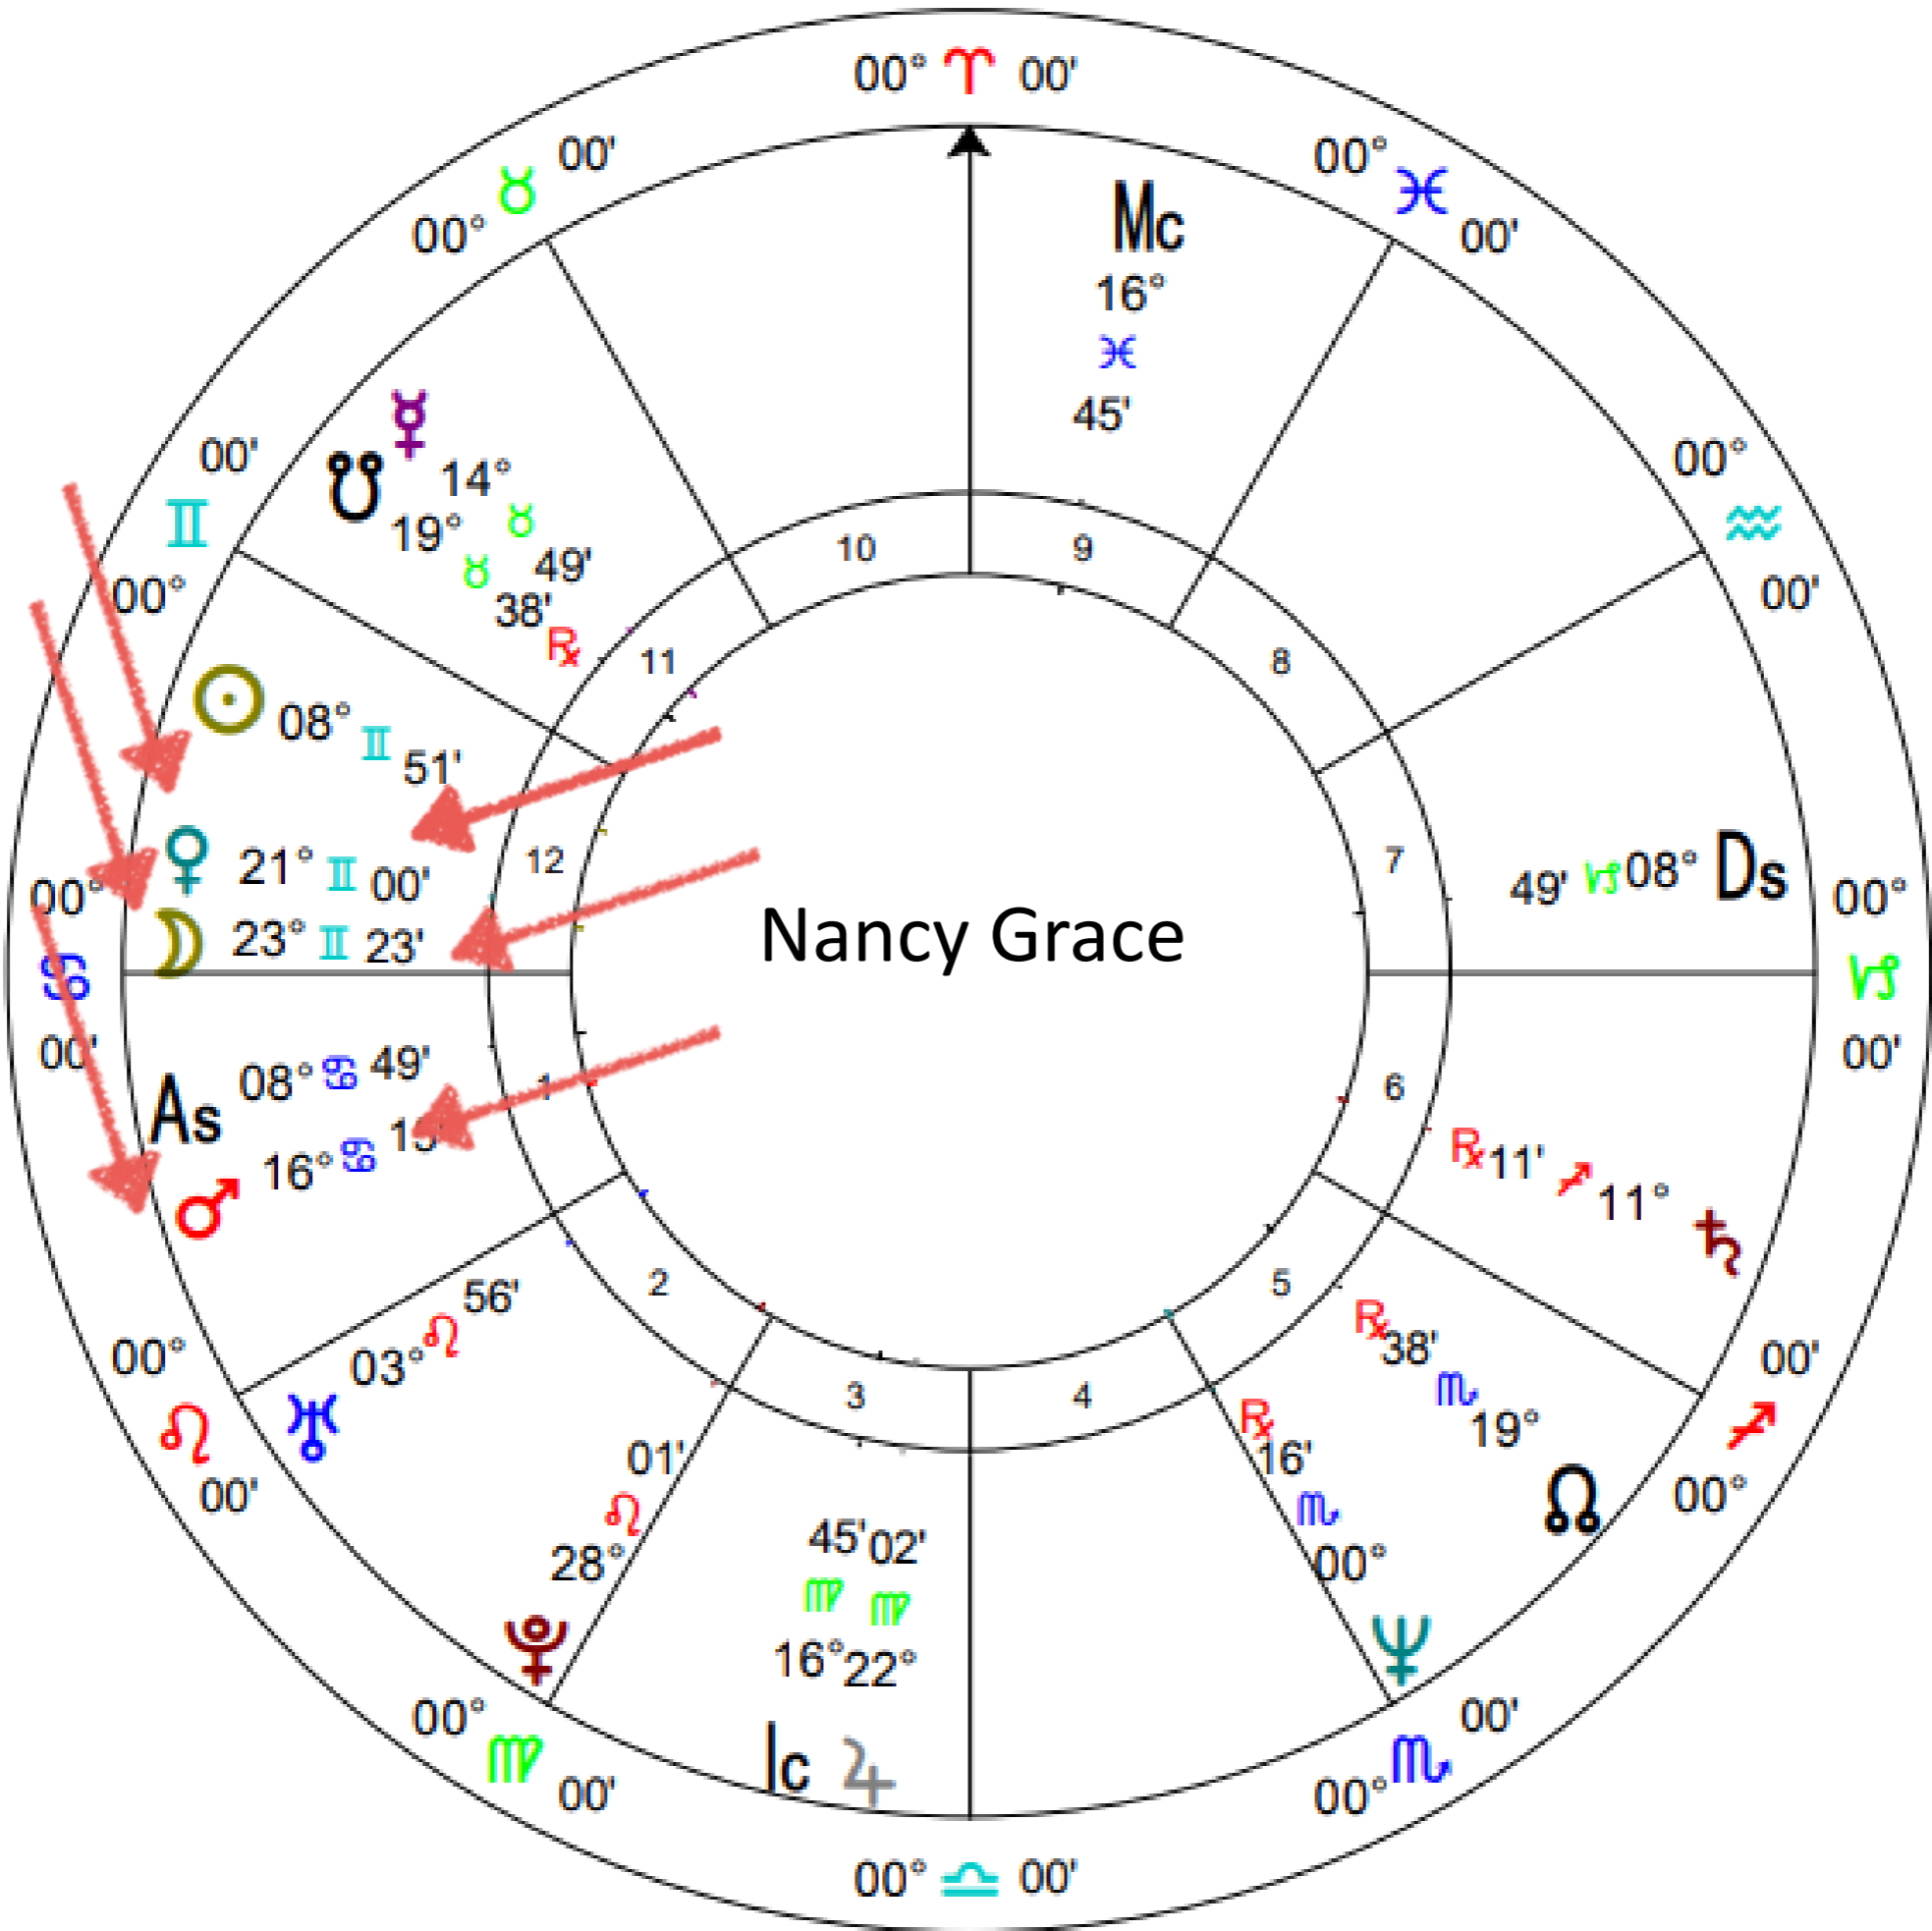

## Journal with Both Archetypes

How well are they dancing together with creation?

# *Moon*

Your Past Training

Kristina

# Message from Your Moon Archetype

*Moon*

Your Past Training

## *Rising Sign*

Ascendant - On The Horizon  
*New Focus of Overall Life Purpose*