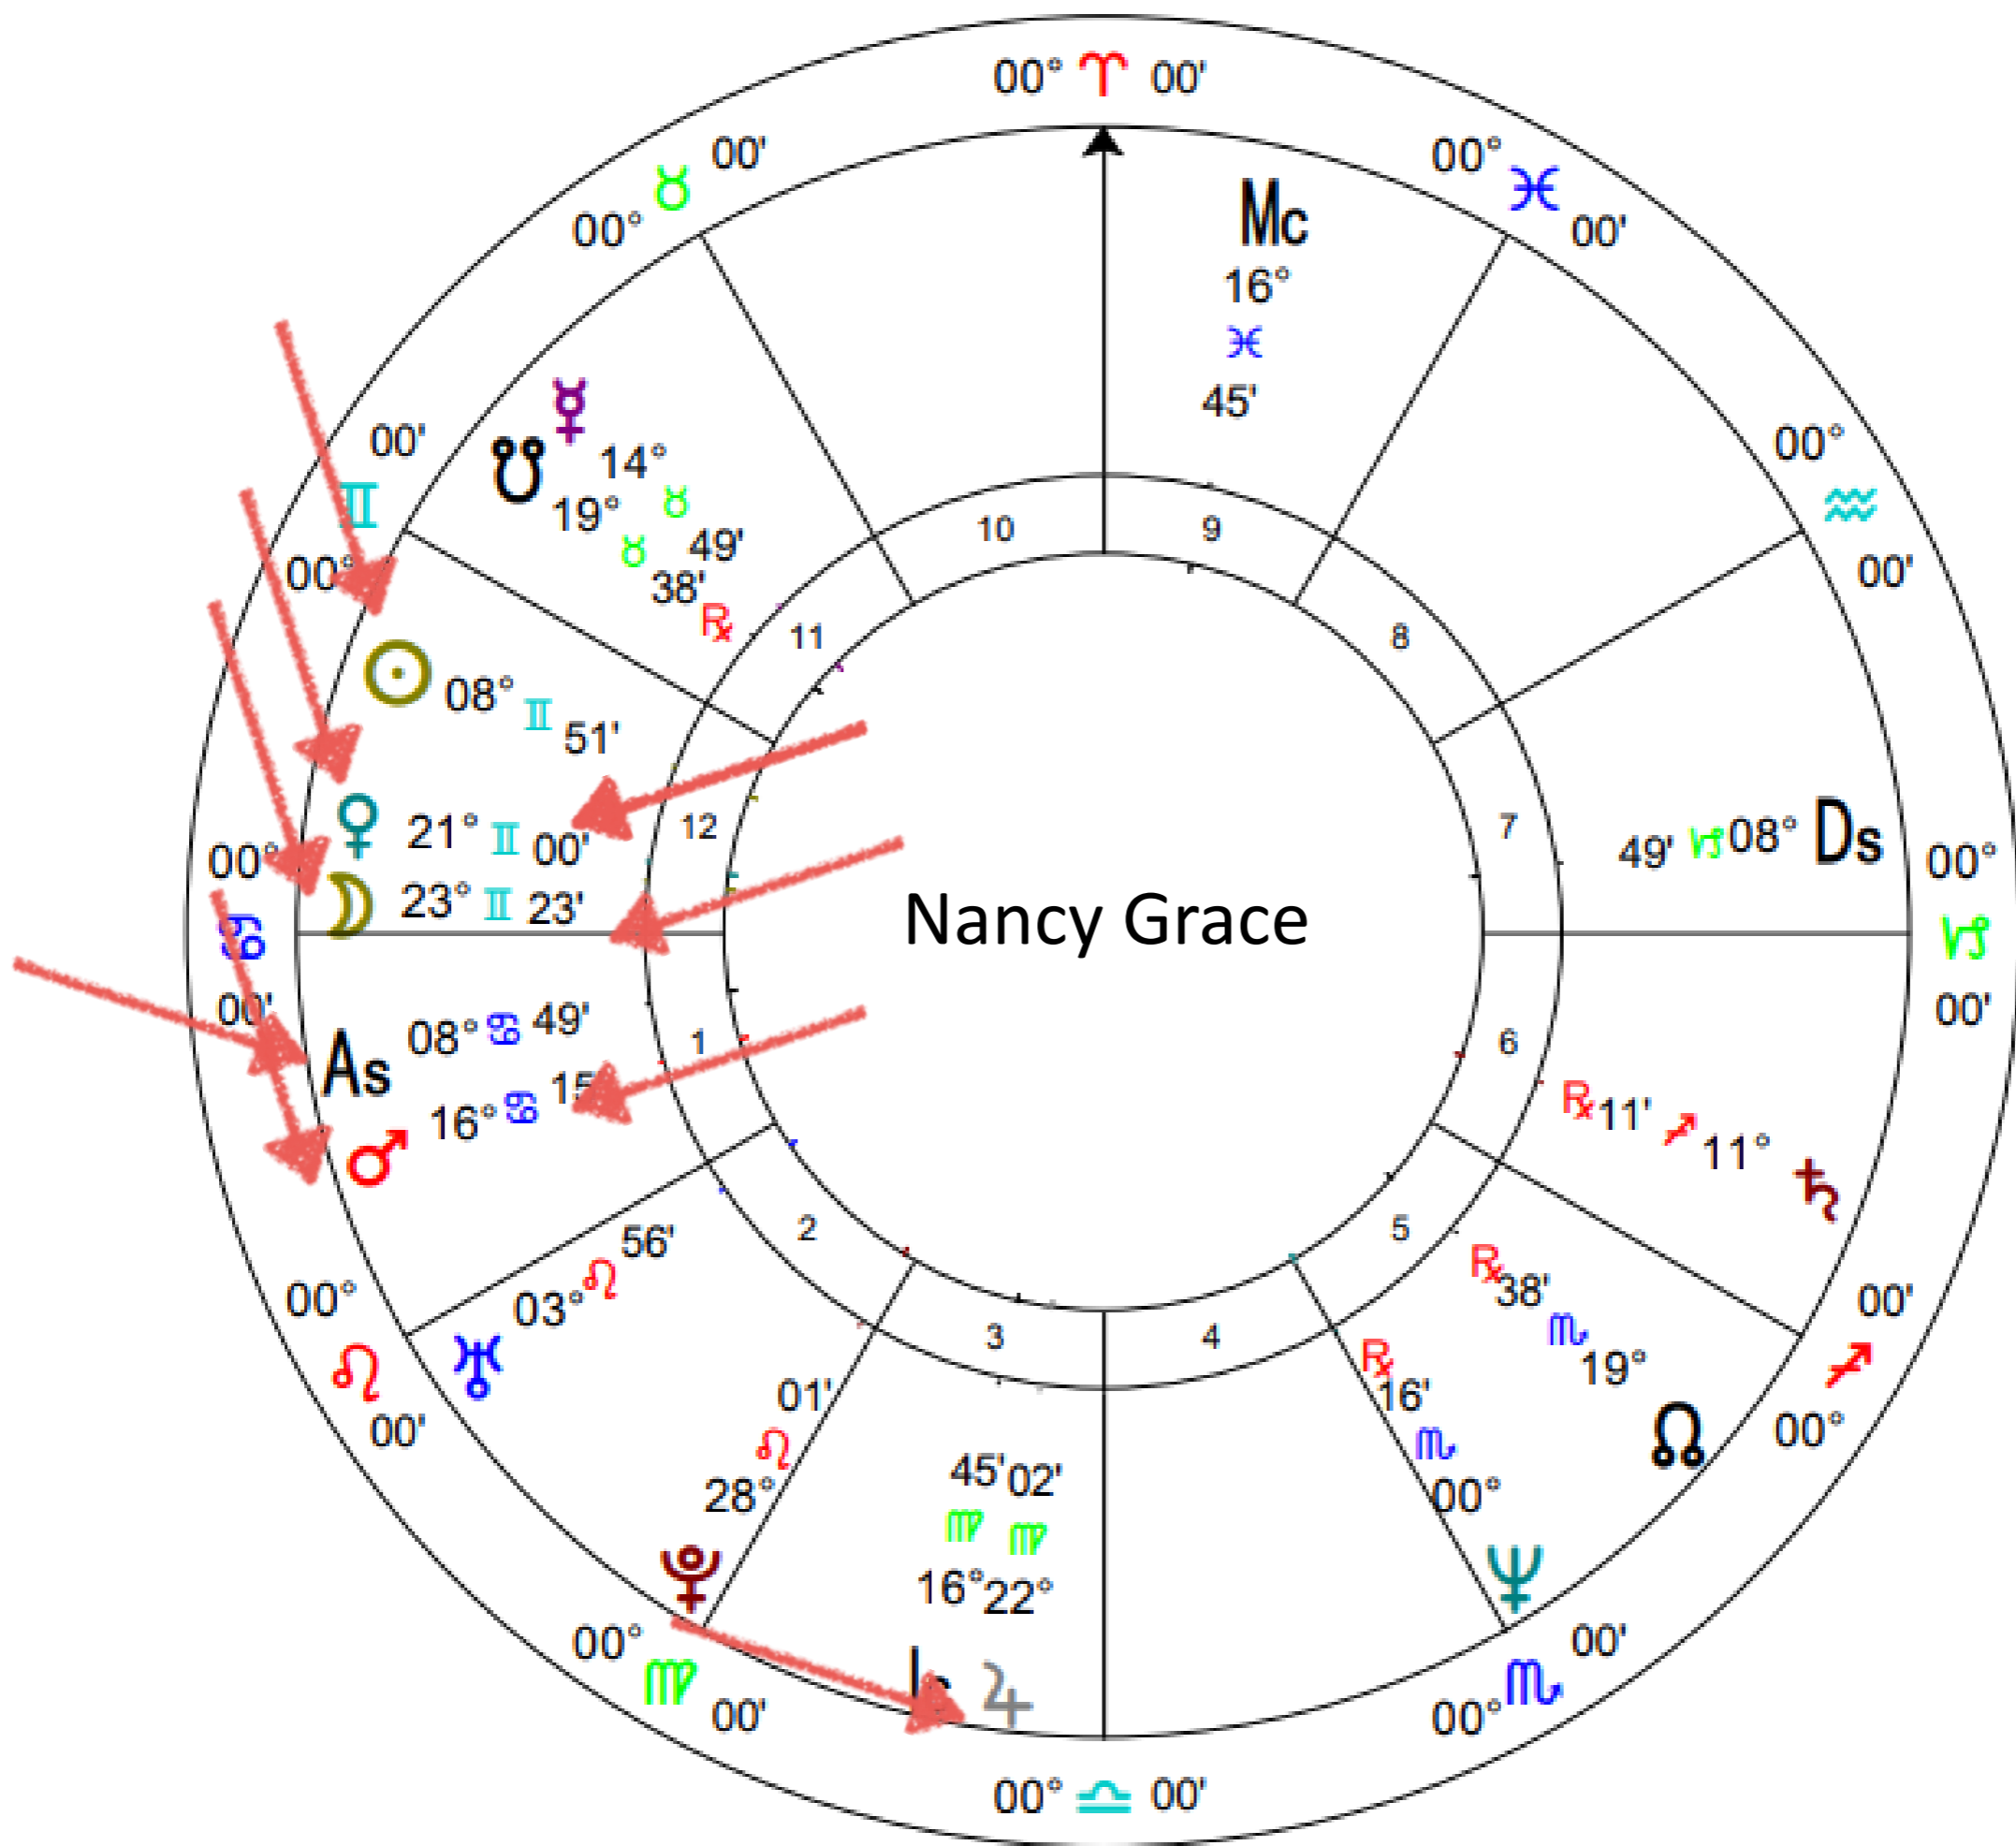

## Journal with Both Archetypes

How well are they dancing together with creation?

# Message from Your Moon Archetype

*Moon*

Your Past Training

## *Rising Sign*

Ascendant - On The Horizon  
*New Focus of Overall Life Purpose*

## Message from Your Rising Sign Archetype