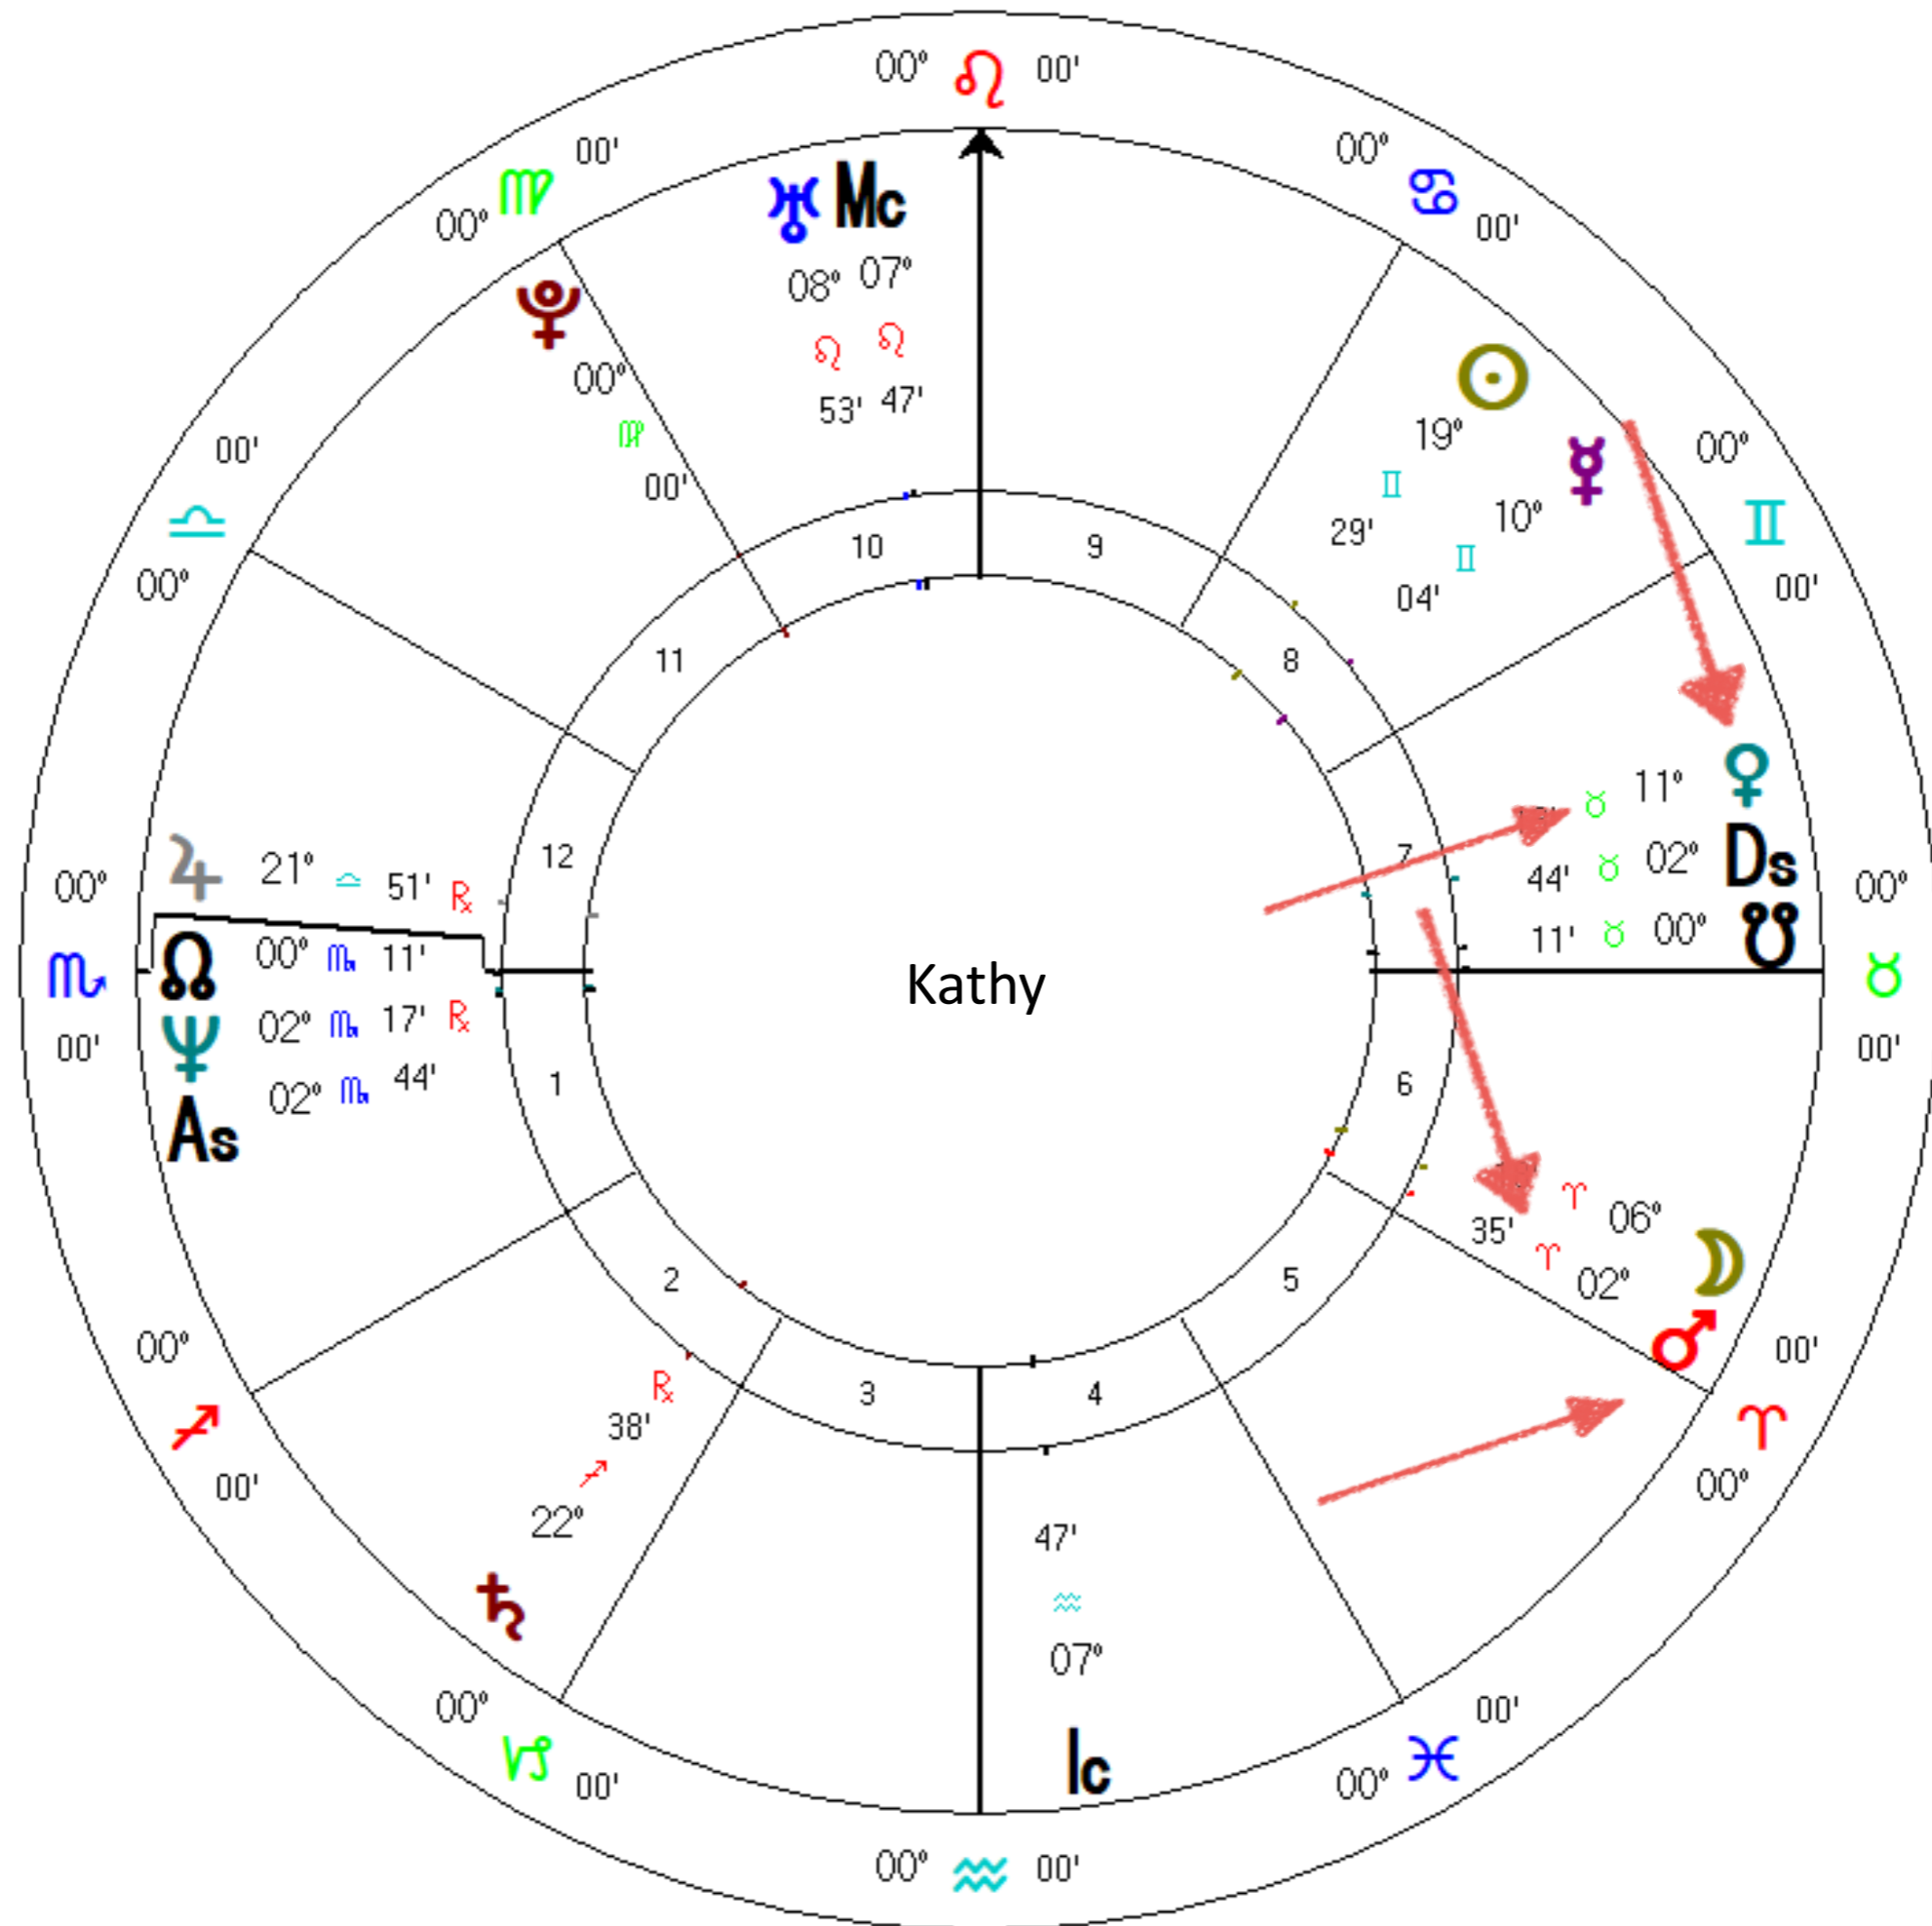

YOUR INNER  
CREATION  
GODDESS  
ARCHETYPE

*Venus*

Feminine Self

*Mars*

Masculine Self

Kathy

♏ Mc

♋ 4