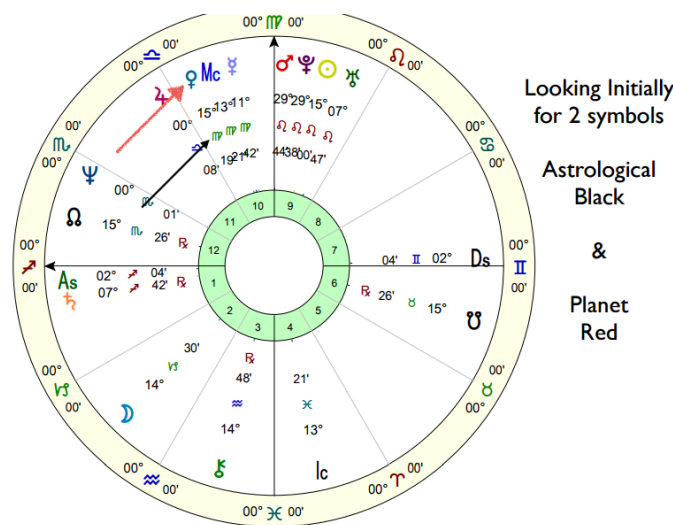

Module 22

So now with a good solid foundation in the Earth energies, we move to the sky teachings and find reflections of what we have just learned from a different perspective...The Stars.

The personal astrology chart, gives us a snapshot of exactly what our soul had in mind for this lifetime. It also gives us insight into what we were up to during our previous incarnations. With that in mind, we will dive into the basics today!

As in previous classes with me, we will utilize the tool of Shamanic Astrology to understand our chart. I will be reminding you of your intimate crew: your inner goddess and 7 other players that comprise what we like to call your CREATION TEAM. Each of these planetary and archetypal influences play a significant role in your present lifetime and can offer insights into how to move forward in the most effective and efficient ways. Working with them can help you make sense of your life and begin to make choices that work for you.

Today we will be introducing all the players on the chart. I will be reminding you that the energies that we are working with are dynamic. They have their own energies and they blend inside of us to create something that is unique for every person. They are BIG energies. And in the configuration of this wheel they literally form the Law of Attraction.

We will begin by learning all the symbols and players on your team. Use the following handouts to familiarize yourself with them