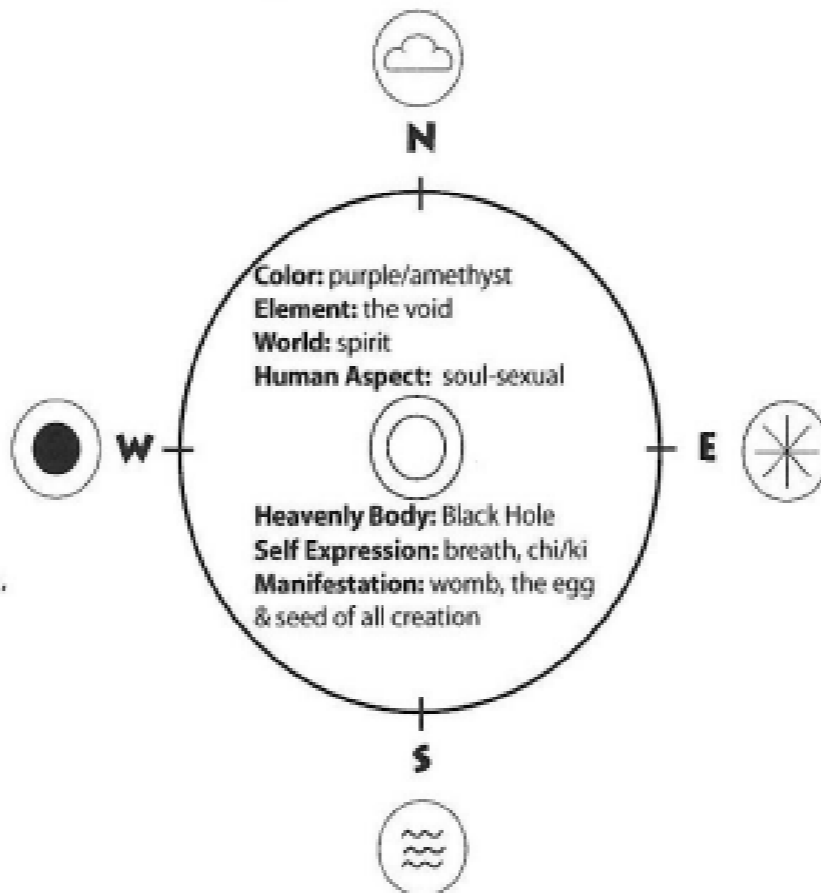

Manifestation: science and math, philosophy and
religion

N

E

Color: gold, yellow

Element: fire

World: human

Human Aspect:

spirit - spiritual aspect

Heavenly Body: Sun

Self Expression: illumination,
enlightenment, pleasure,
beauty, medicine

Manifestation: art/writing

Color: white
Element: air

World: animal
Human Aspect: mind - mental aspect
Heavenly Body: Stars
Self Expression: wisdom, logic, alignment, harmony, balance, meditation, contemplation, knowledge, harmonic resonance
Manifestation: science and math, philosophy and religion

Color: black
Element: earth
World: mineval
Human Aspect: body - physical aspect
Heavenly Body: Earth
Self Expression: introspection, change, death, intuition
Manifestation: magick

Color: gold, yellow
Element: fire
World: human
Human Aspect: spirit - spiritual aspect
Heavenly Body: Sun
Self Expression: illumination, enlightenment, pleasure, beauty, medicine
Manifestation: art/writing

Color: red
Element: water
World: plant
Human Aspect: heart - emotional aspect
Heavenly Body: Moon
Self Expression: trust and innocence
Manifestation: music

If you leave here, with nothing else today, I want you to know that Gaia is your Mother and she loves you. She has a personality, a “face,” and a Spirit that is guided by a Heart filled with more love than you can imagine. She has provided us with everything we need to live, grow, learn and become on this planet and be fully Higher Self/Spirit directed or self-directed as we choose. As we are coming to know, the Medicine Wheel is where all this information is housed.