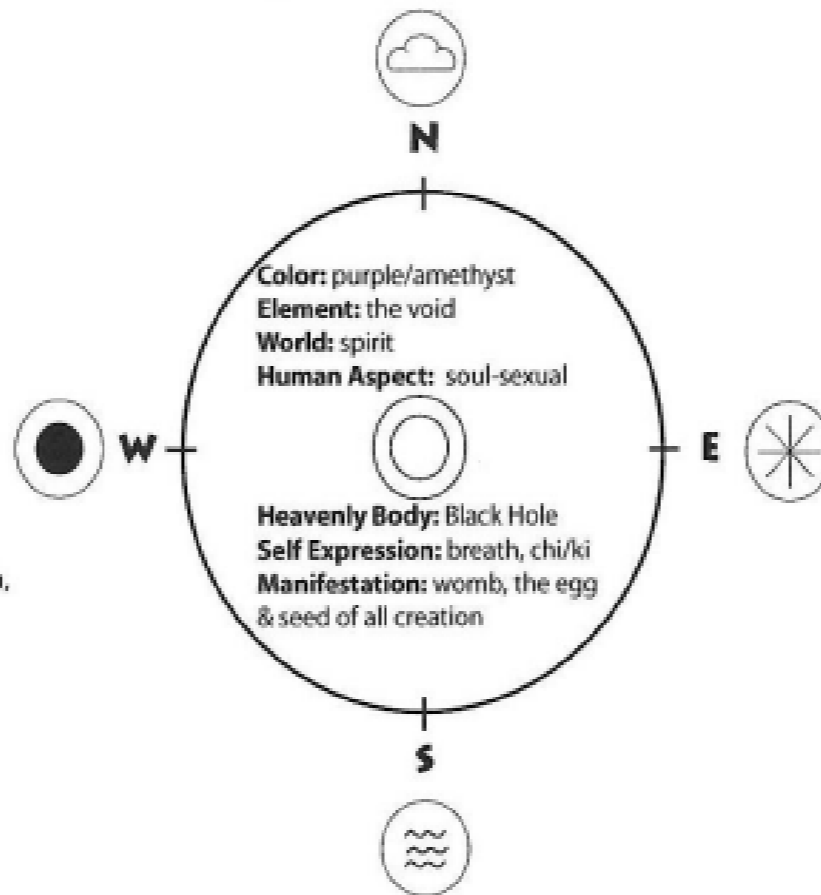

Last week we learned some of the broad but fundamental workings of the Medicine Wheel.

This week we want to look deeply at each direction and some of the energies that live there.

I also want to give you time to feel into and journal with each direction.

The picture next to you may also give your inquiring minds a few hints about why the Medicine Wheel is so potent. It is never really talked about, but yes, it is Sacred Geometry at it's finest...
HIDING IN PLAIN SIGHT.

Color: white
Element: air

World: animal
Human Aspect: mind - mental aspect
Heavenly Body: Stars
Self Expression: wisdom, logic, alignment, harmony, balance, meditation, contemplation, knowledge, harmonic resonance
Manifestation: science and math, philosophy and religion

Color: black
Element: earth

World: mineval
Human Aspect: body - physical aspect
Heavenly Body: Earth
Self Expression: introspection, change, death, intuition
Manifestation: magick

Color: gold, yellow
Element: fire