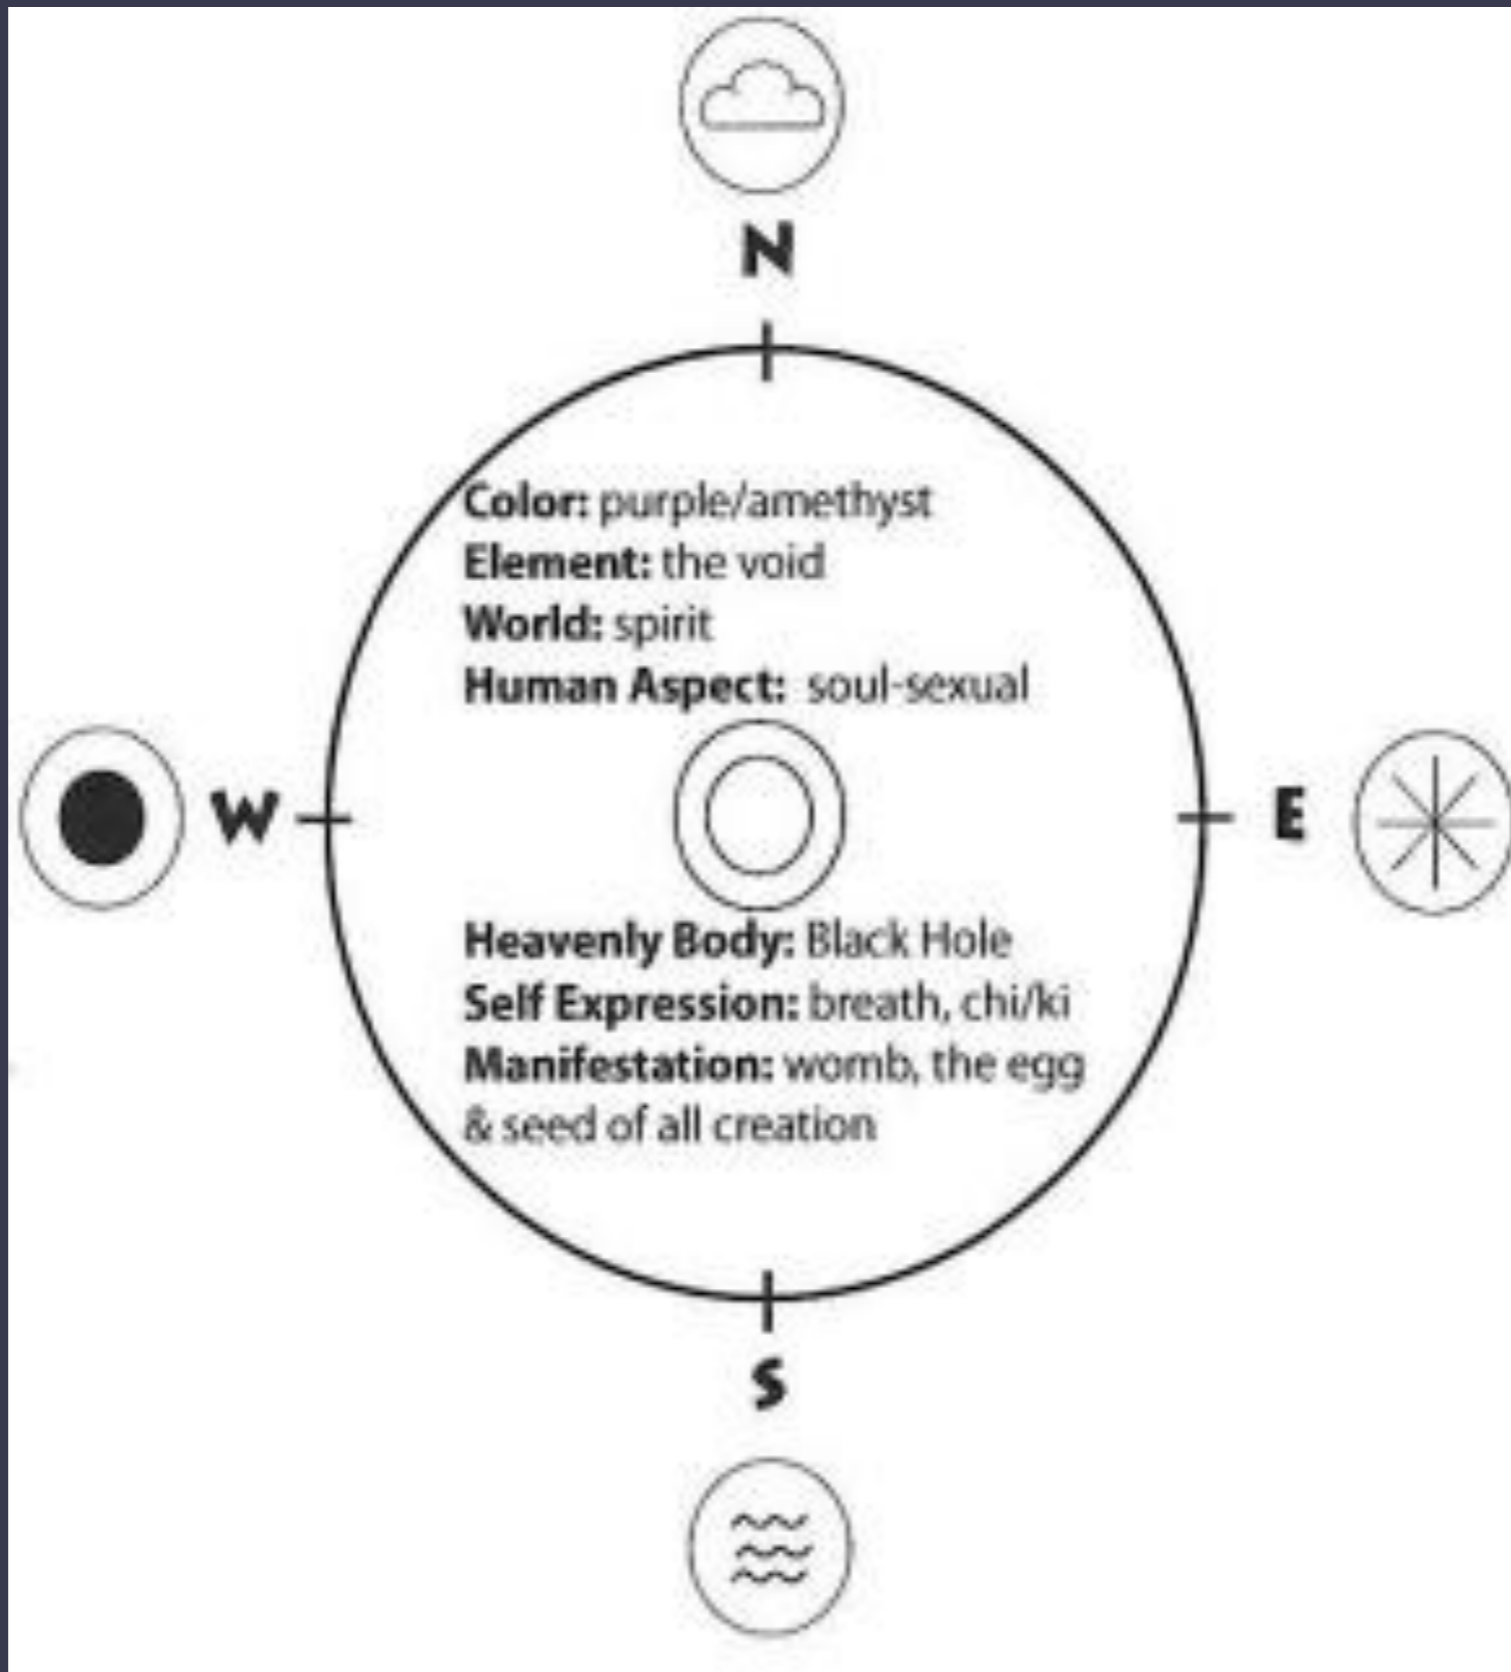

Color: white
Element: air

World: animal
Human Aspect: mind - mental aspect
Heavenly Body: Stars
Self Expression: wisdom, logic, alignment, harmony, balance, meditation, contemplation, knowledge, harmonic resonance
Manifestation: science and math, philosophy and religion

Color: black
Element: earth

World: mineval
Human Aspect: body - physical aspect
Heavenly Body: Earth
Self Expression: introspection, change, death, intuition
Manifestation: magick

Color: gold, yellow
Element: fire

World: human
Human Aspect: spirit - spiritual aspect
Heavenly Body: Sun
Self Expression: illumination, enlightenment, pleasure, beauty, medicine
Manifestation: art/writing

Color: red
Element: water

World: plant
Human Aspect: heart - emotional aspect
Heavenly Body: Moon
Self Expression: trust and innocence
Manifestation: music

Color: black

Element: earth

World: mineral

Human Aspect:

body - physical aspect

Heavenly Body: Earth

Self Expression:

introspection, change, death,
intuition