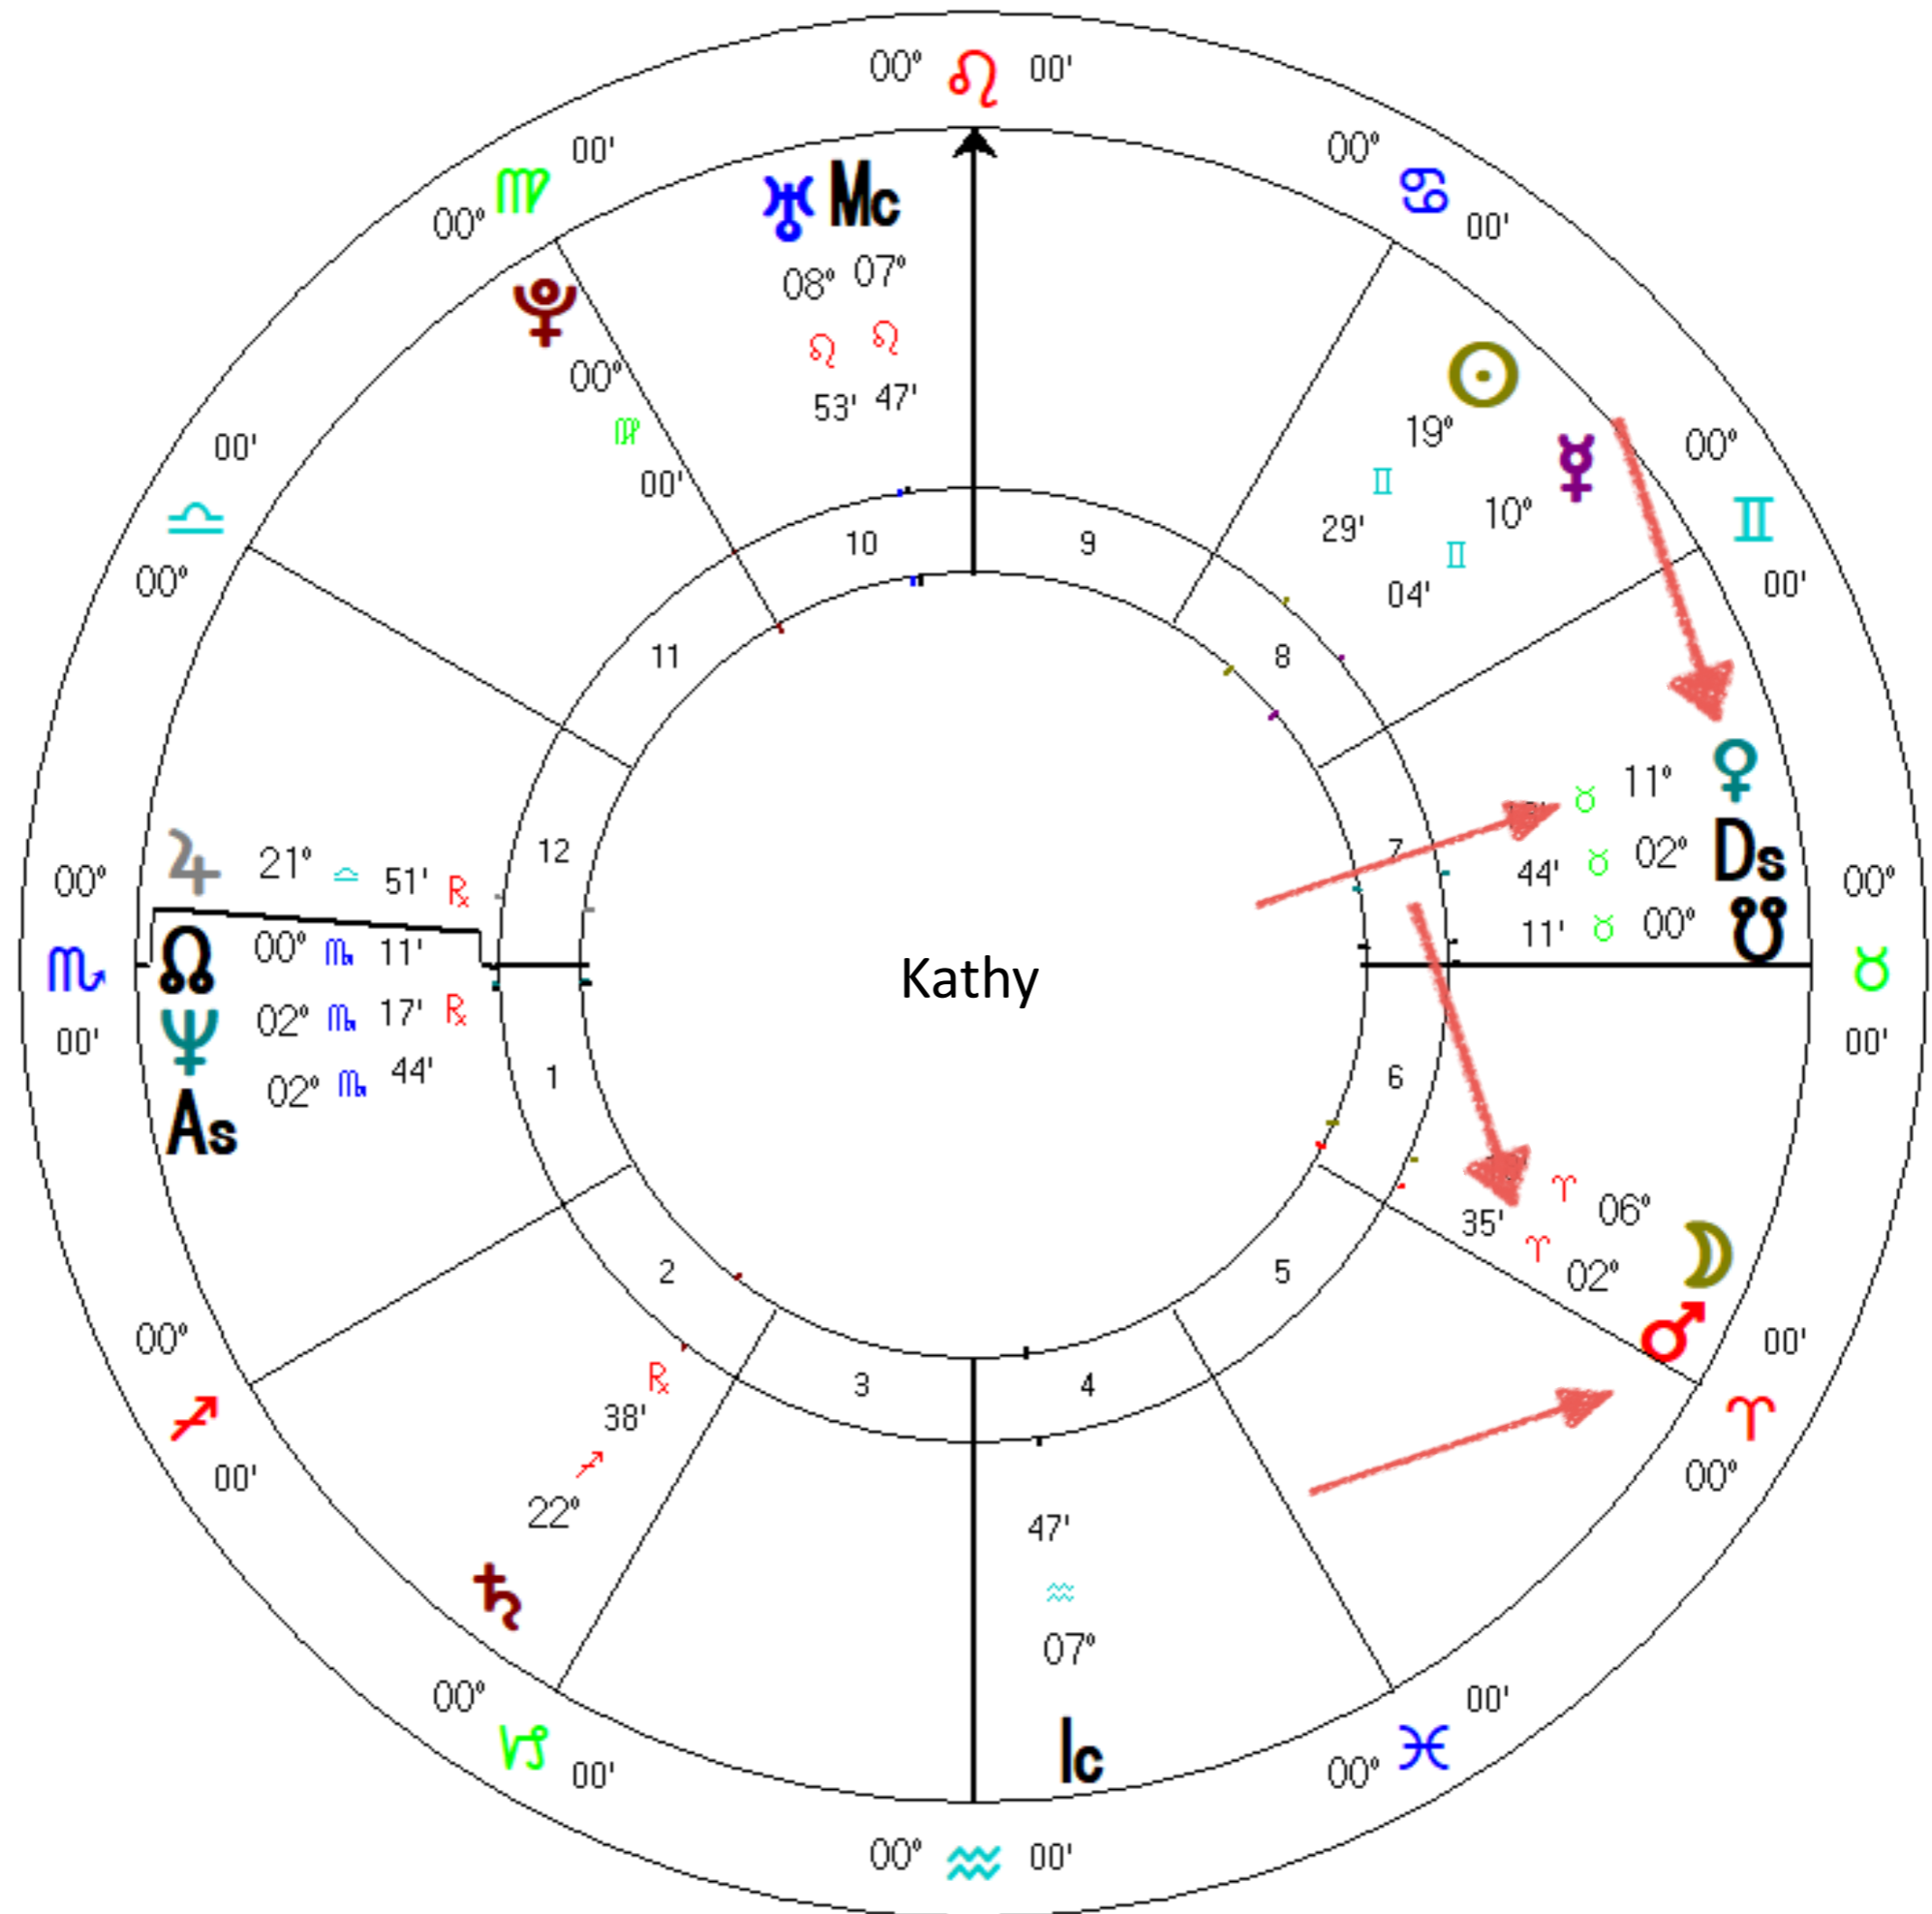

YOUR INNER
CREATION
GODDESS
ARCHETYPE

Venus

Feminine Self

Mars

Masculine Self

Your Inner Creation Goddess Archetype

Venus

Feminine Self