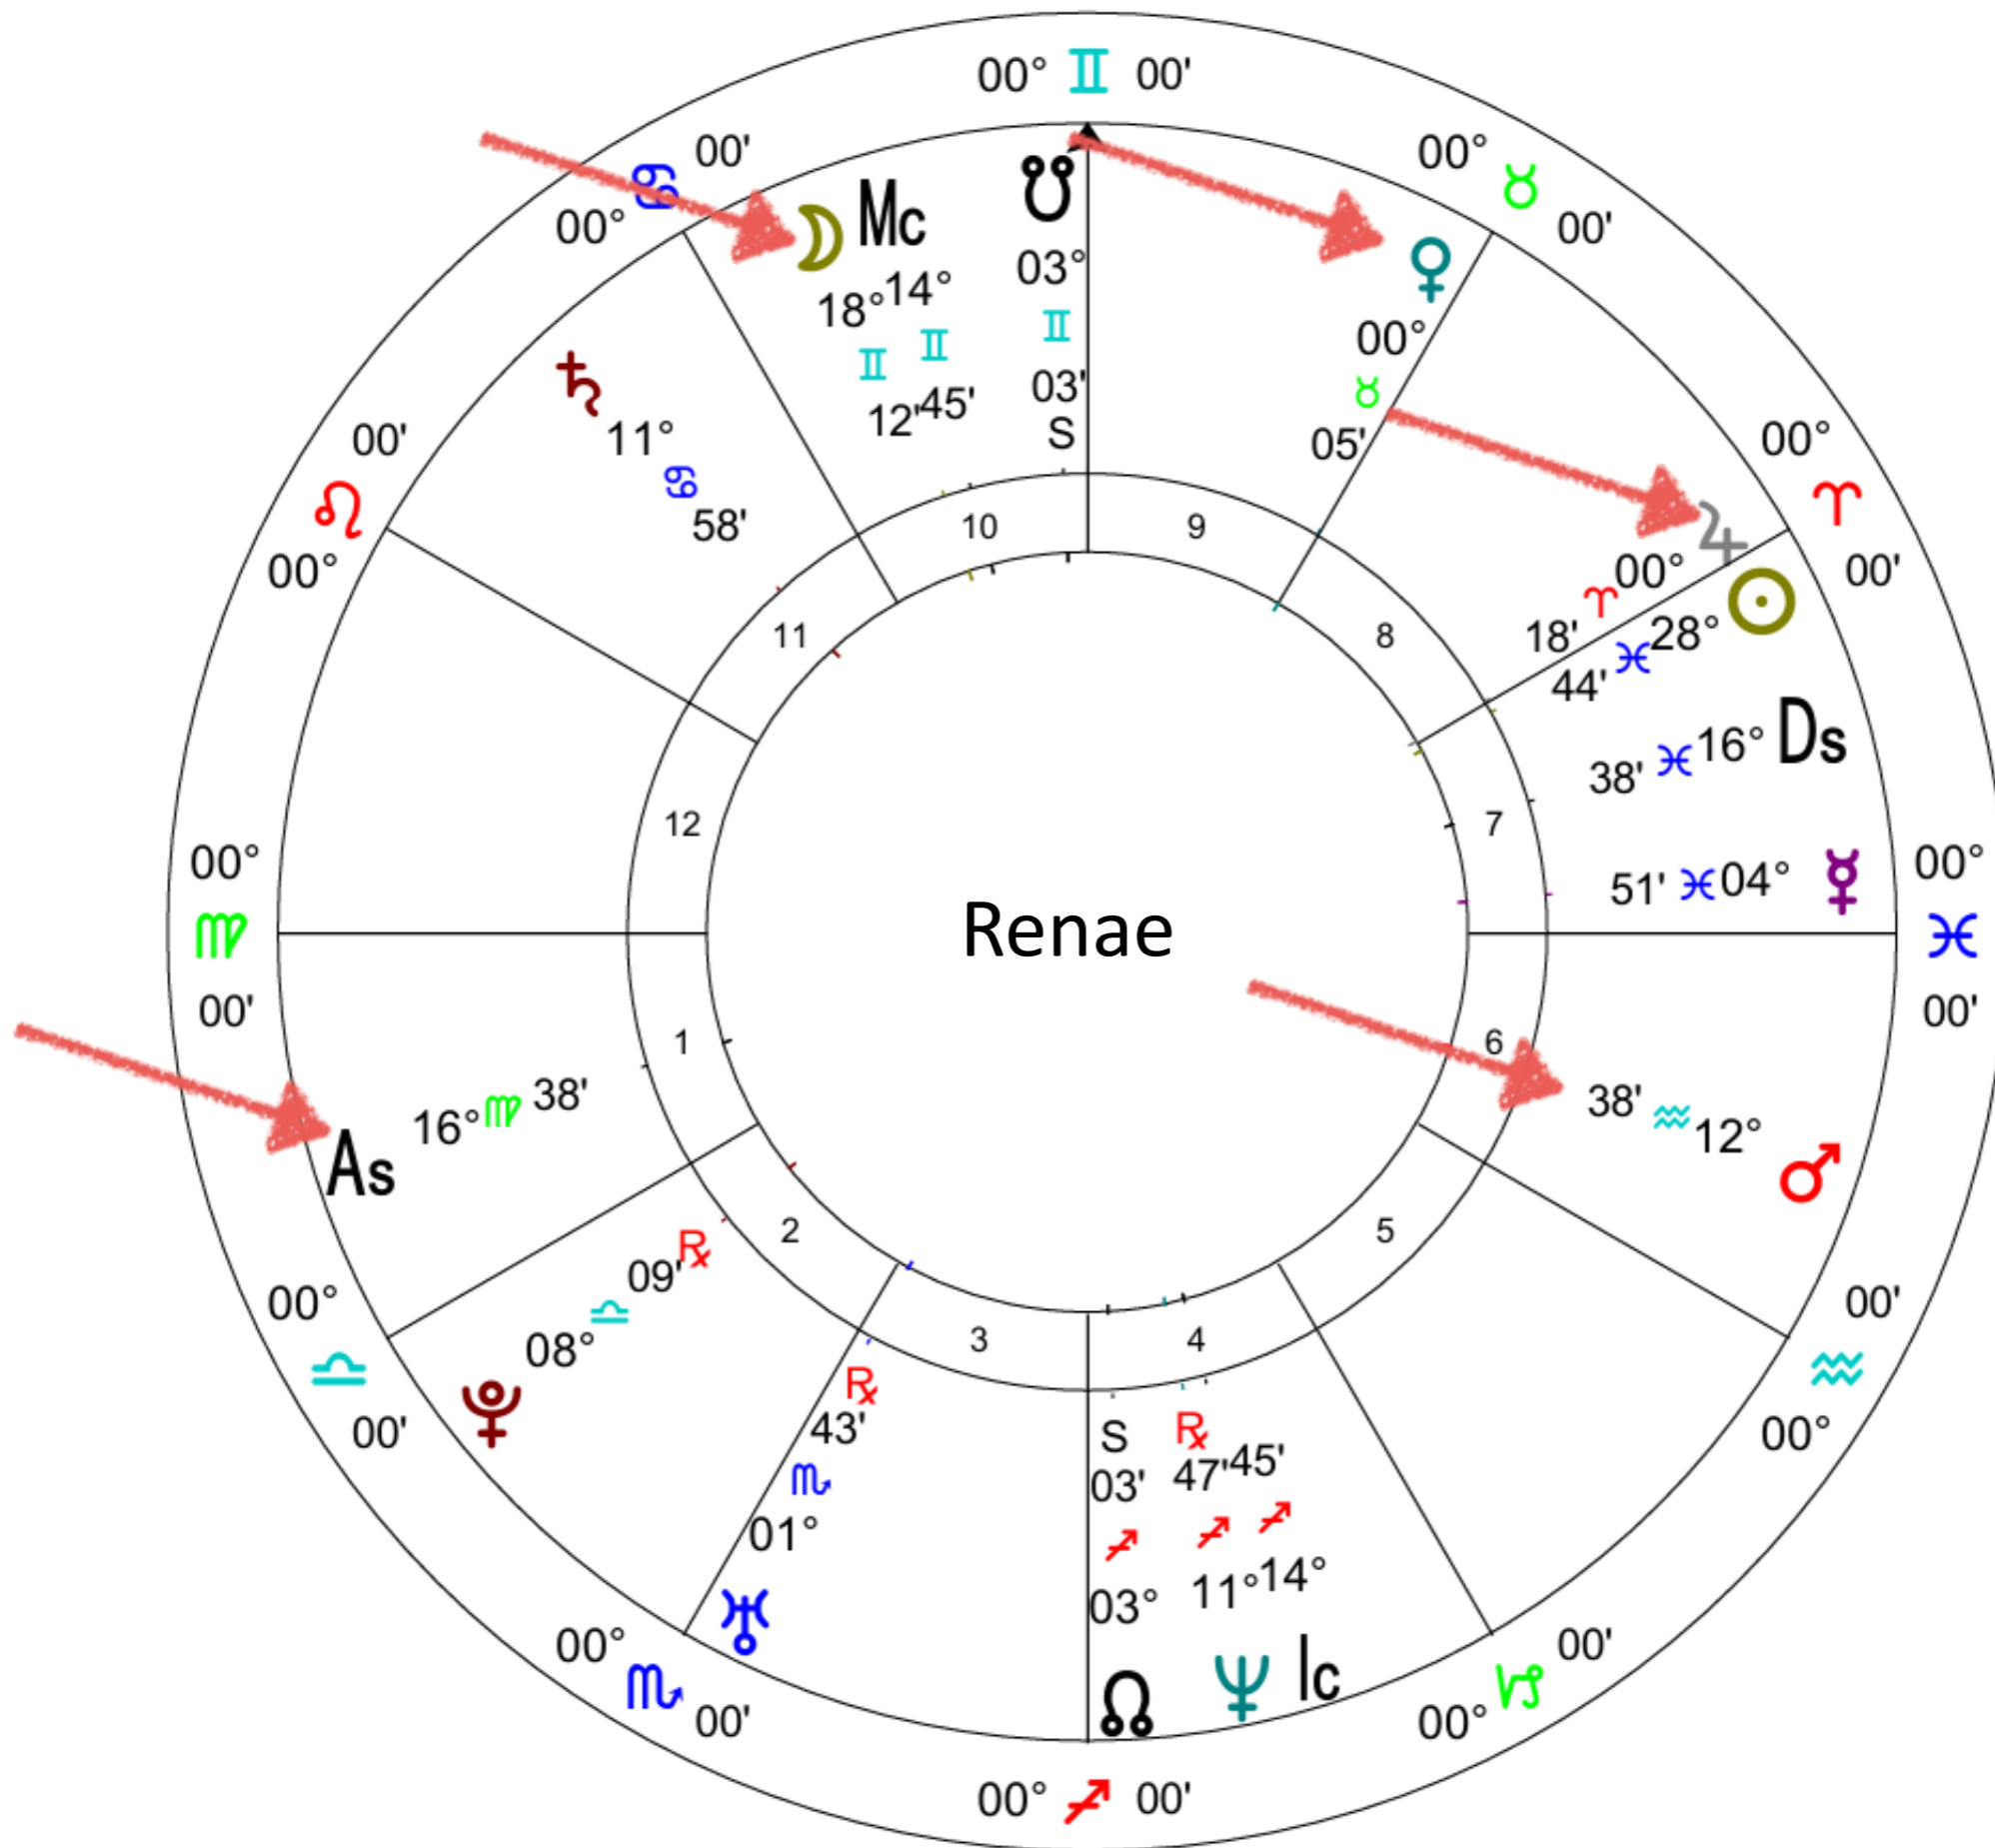

Mc

Message from Your Rising Sign Archetype

Rising Sign

Ascendant - On The Horizon
New Focus of Overall Life Purpose

Jupiter

Fastest Path to Rising Sign

Neetu

Message from Your Jupiter Archetype