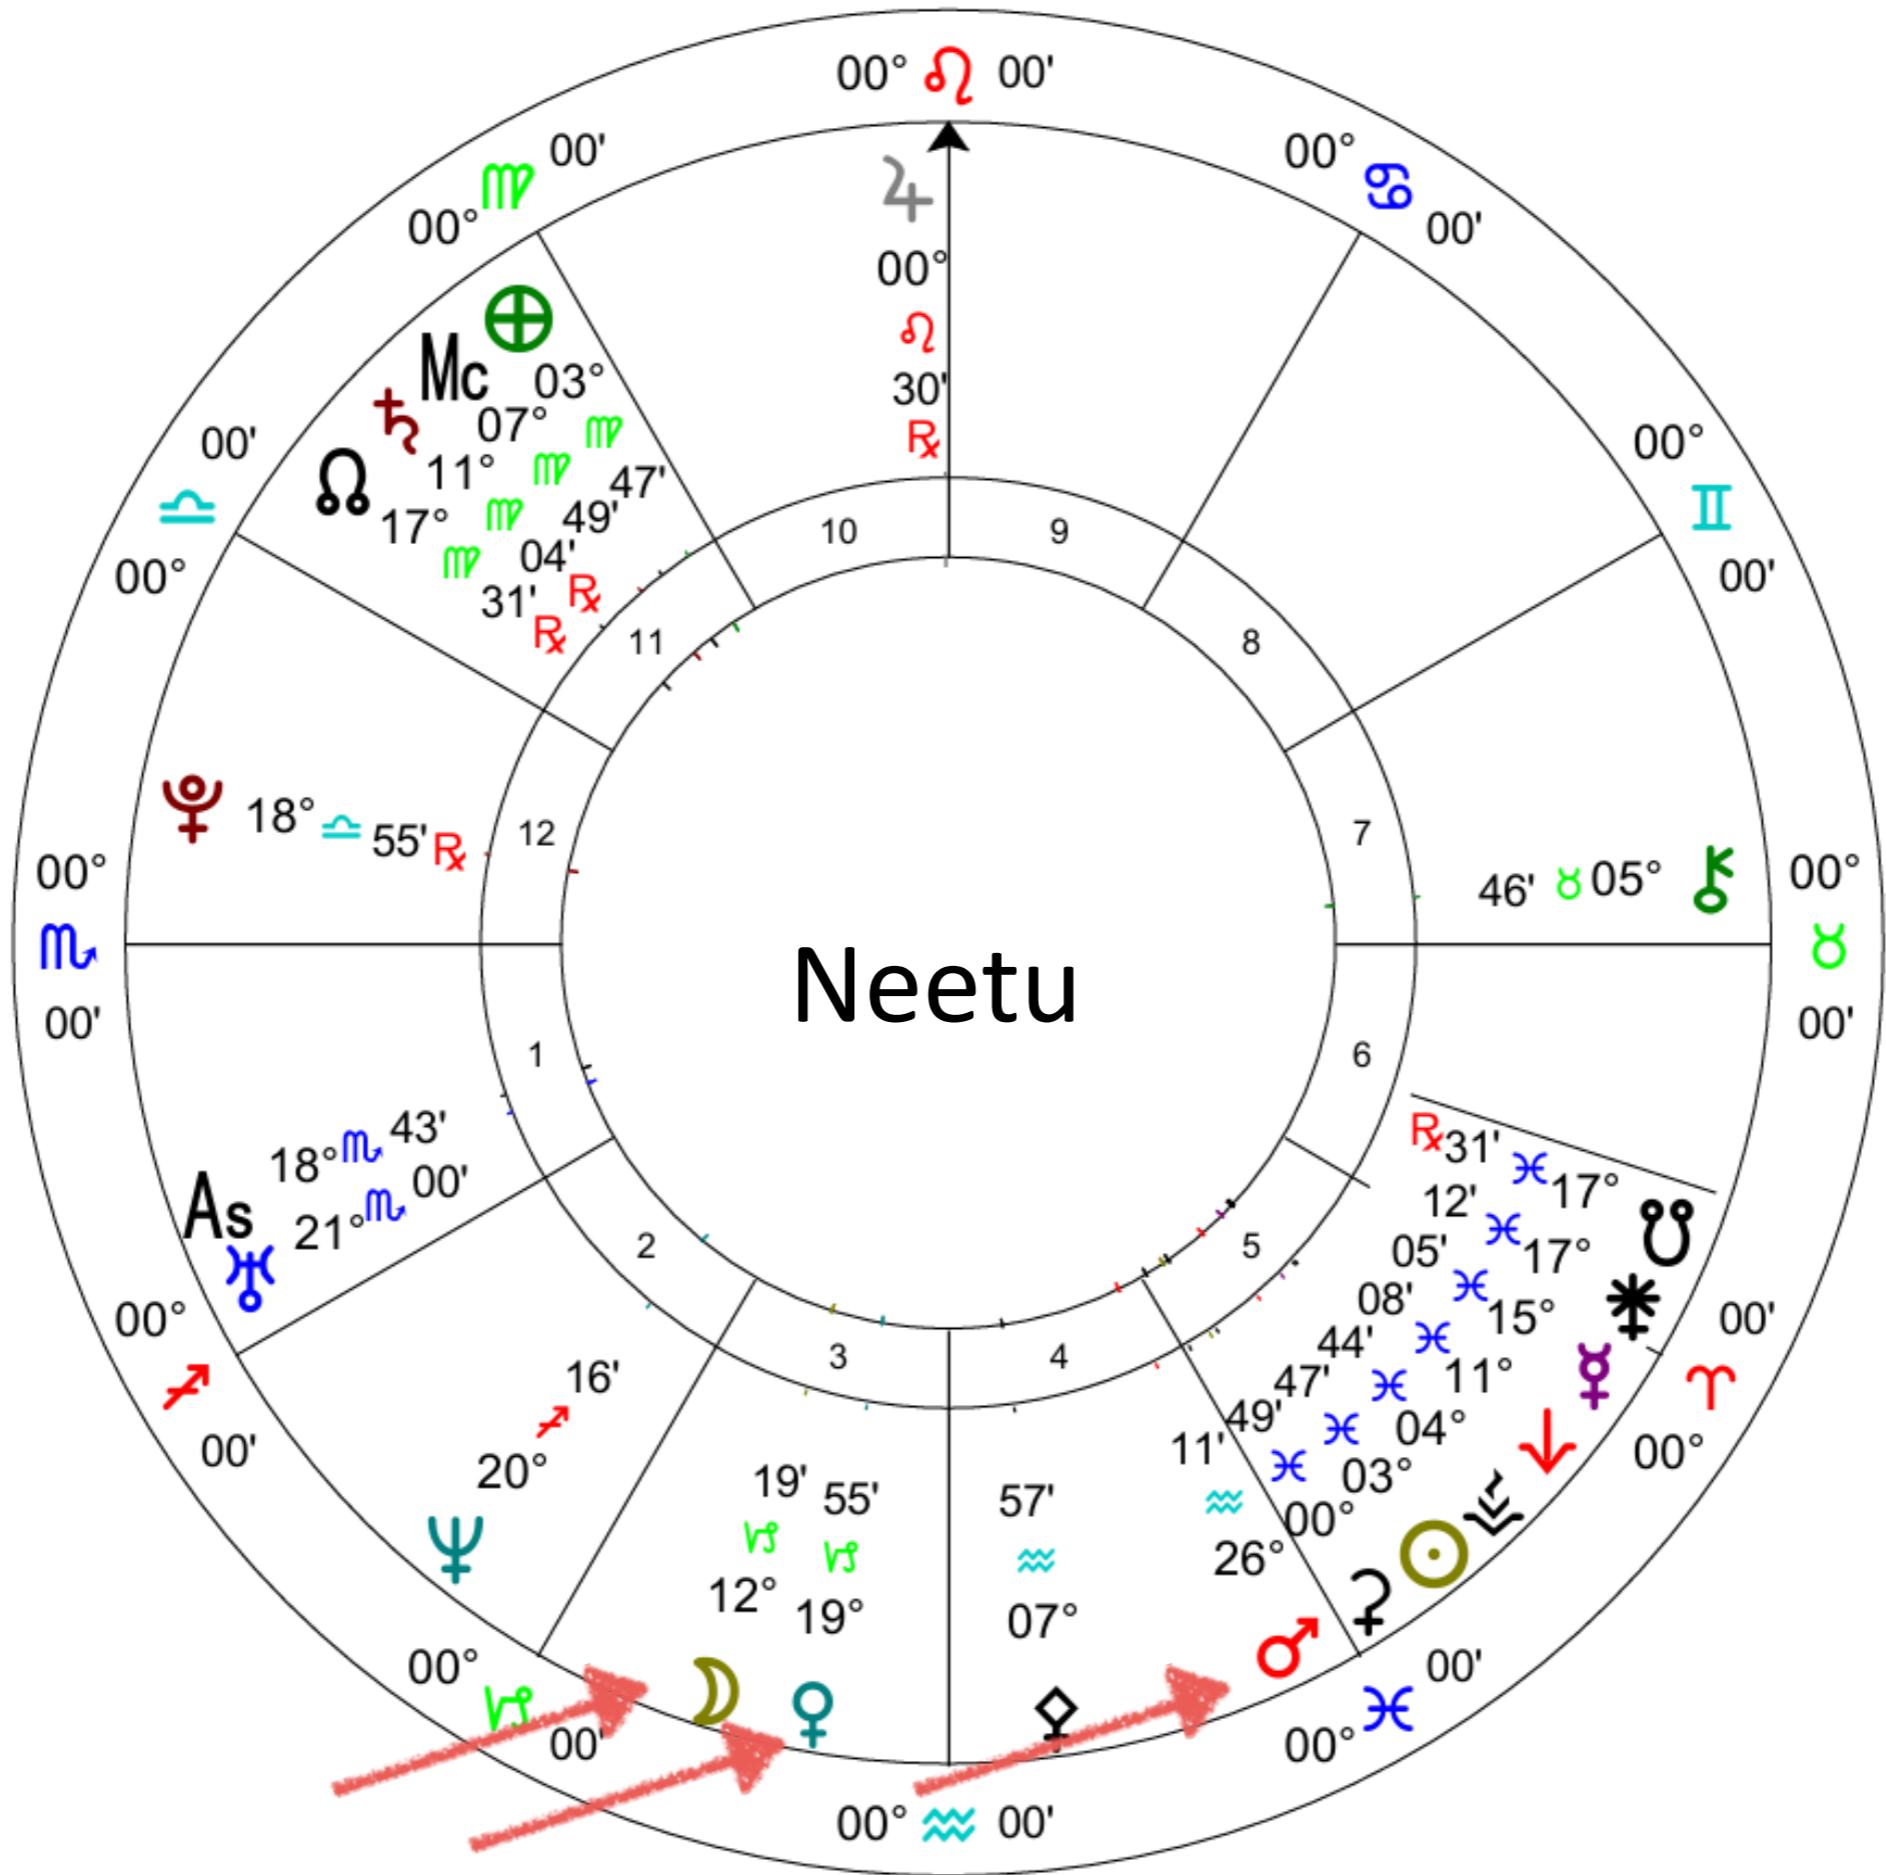

Message from Your Venus Archetype

Message from Your Mars Archetype

Mars

Masculine Self

Journal with Both Archetypes

How well are they dancing together with creation?

Moon

Your Past Training

Message from Your Moon Archetype

Moon

Your Past Training

Rising Sign

Ascendant - On The Horizon
New Focus of Overall Life Purpose

Neetu

Lisa

As