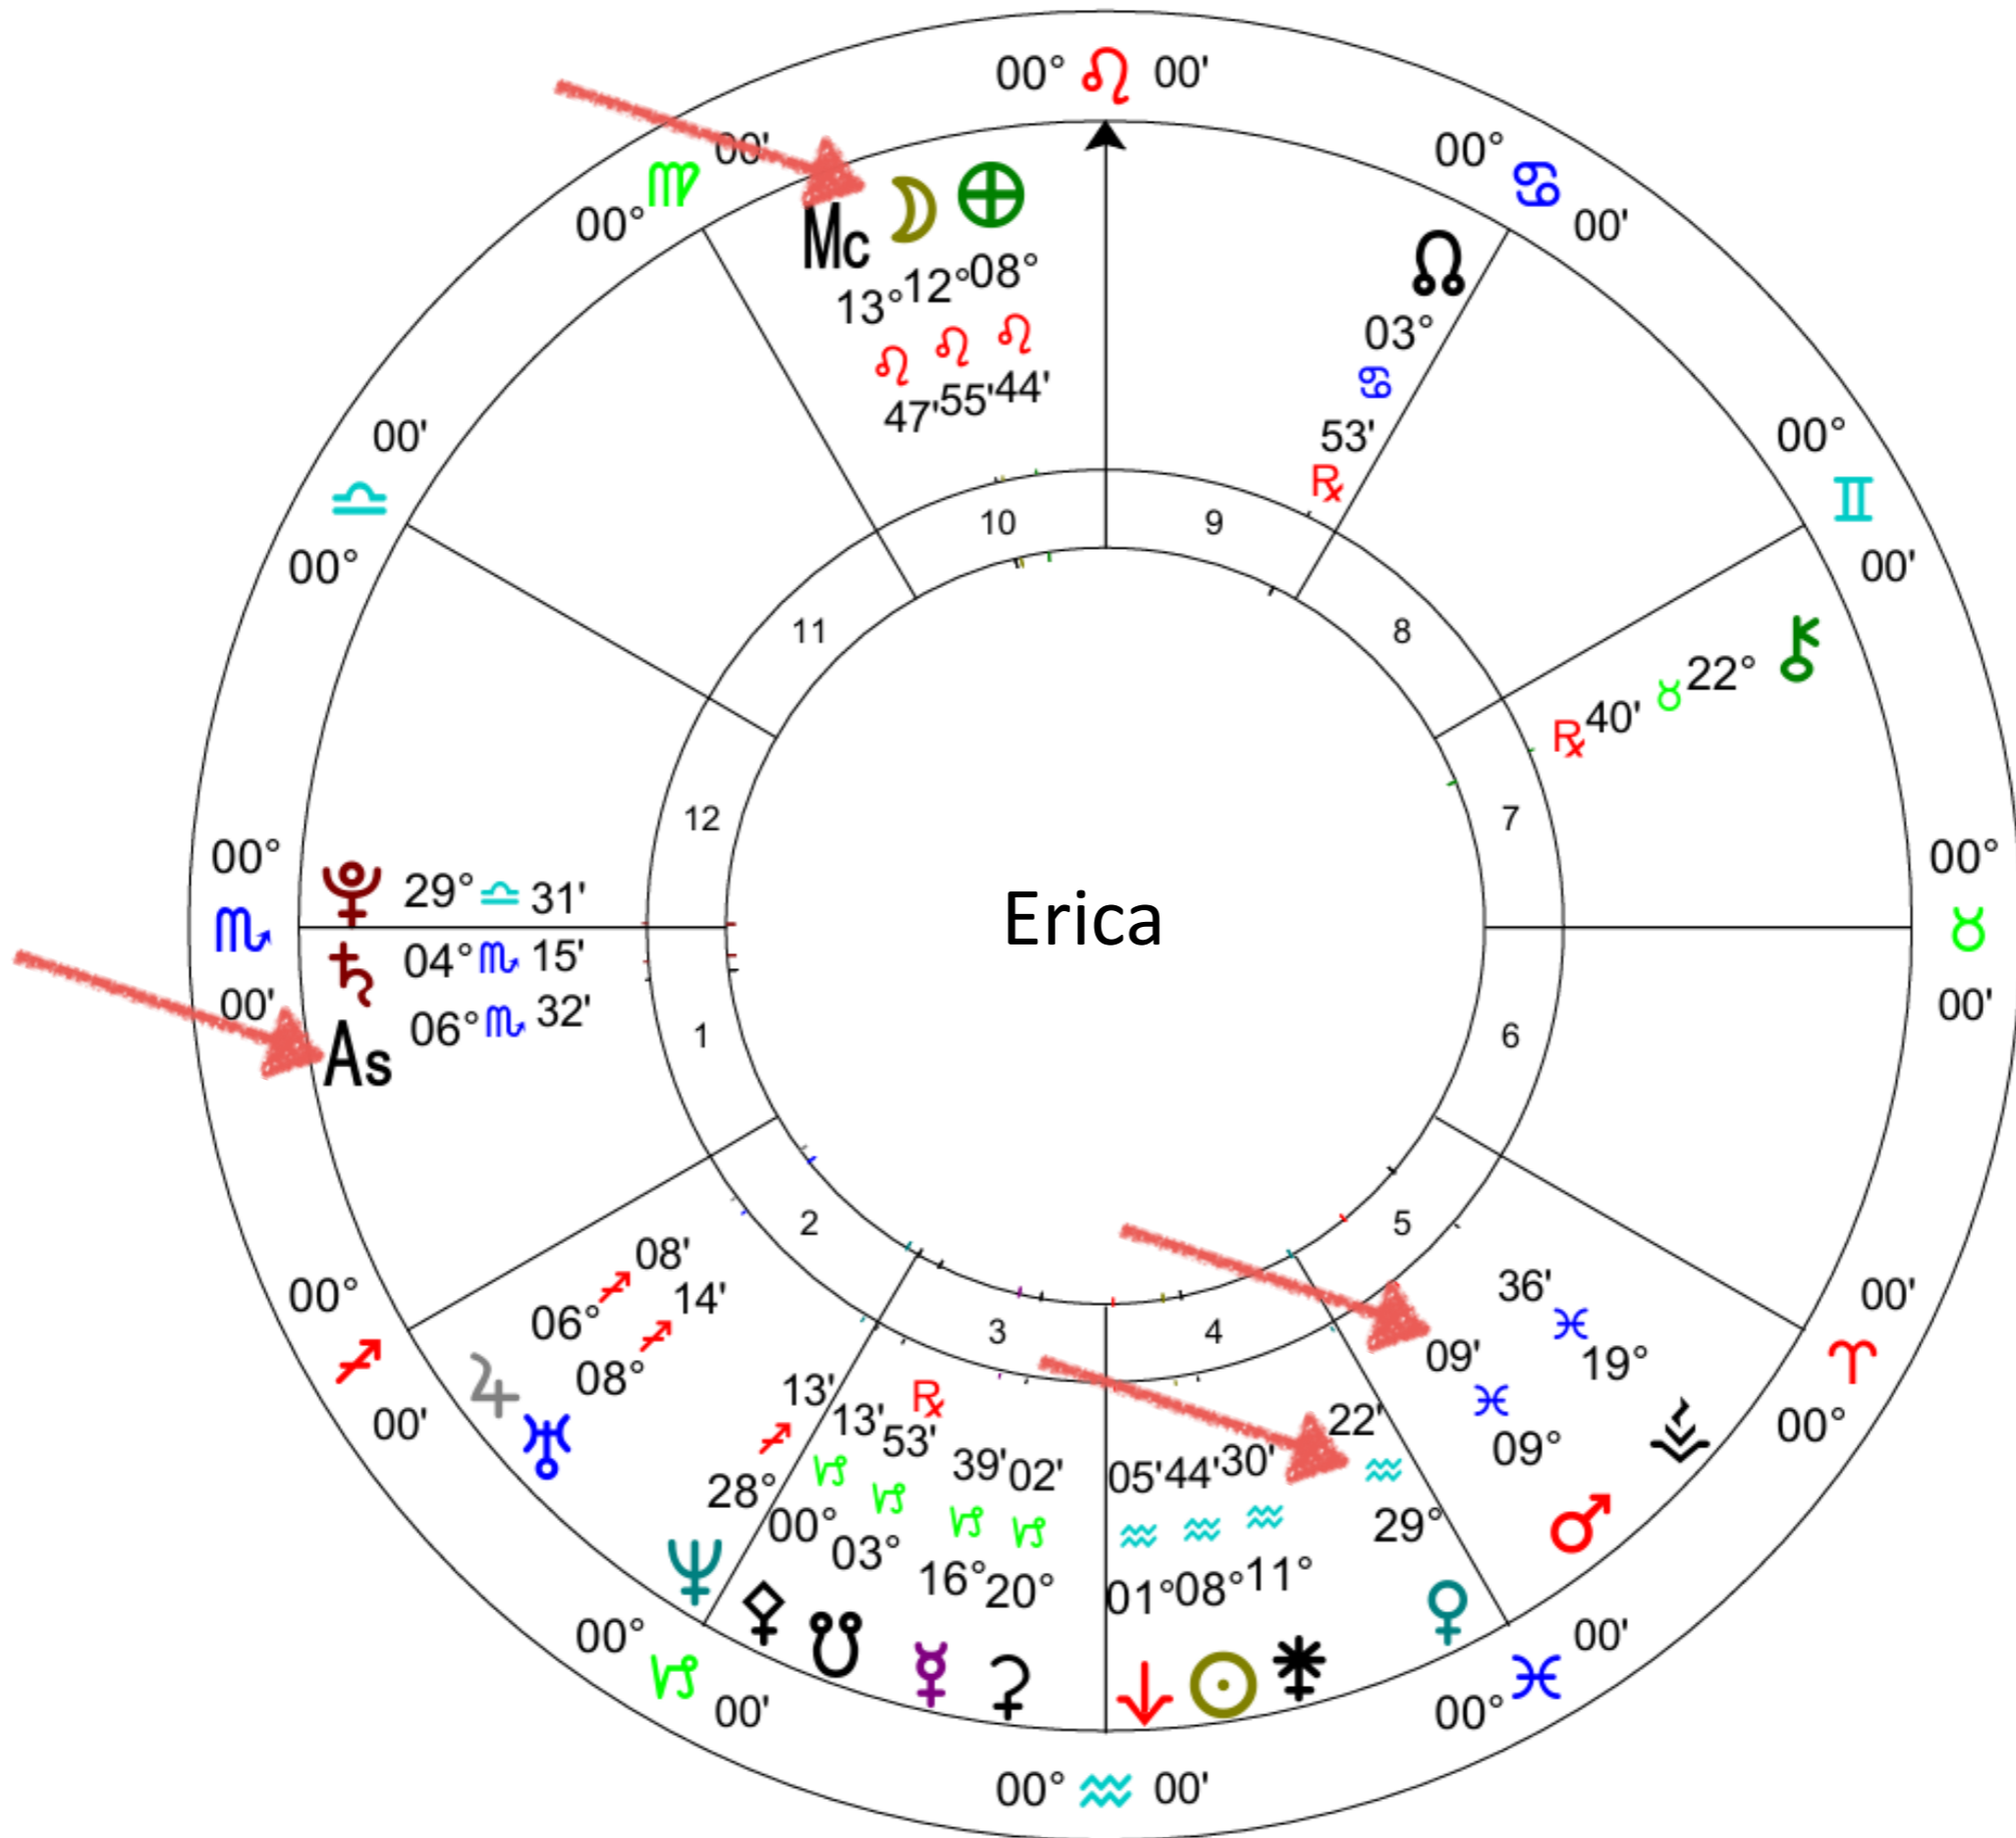

Mc

Message from Your Rising Sign Archetype

Rising Sign

Ascendant - On The Horizon
New Focus of Overall Life Purpose

Jupiter

Fastest Path to Rising Sign

Neetu

Message from Your Jupiter Archetype