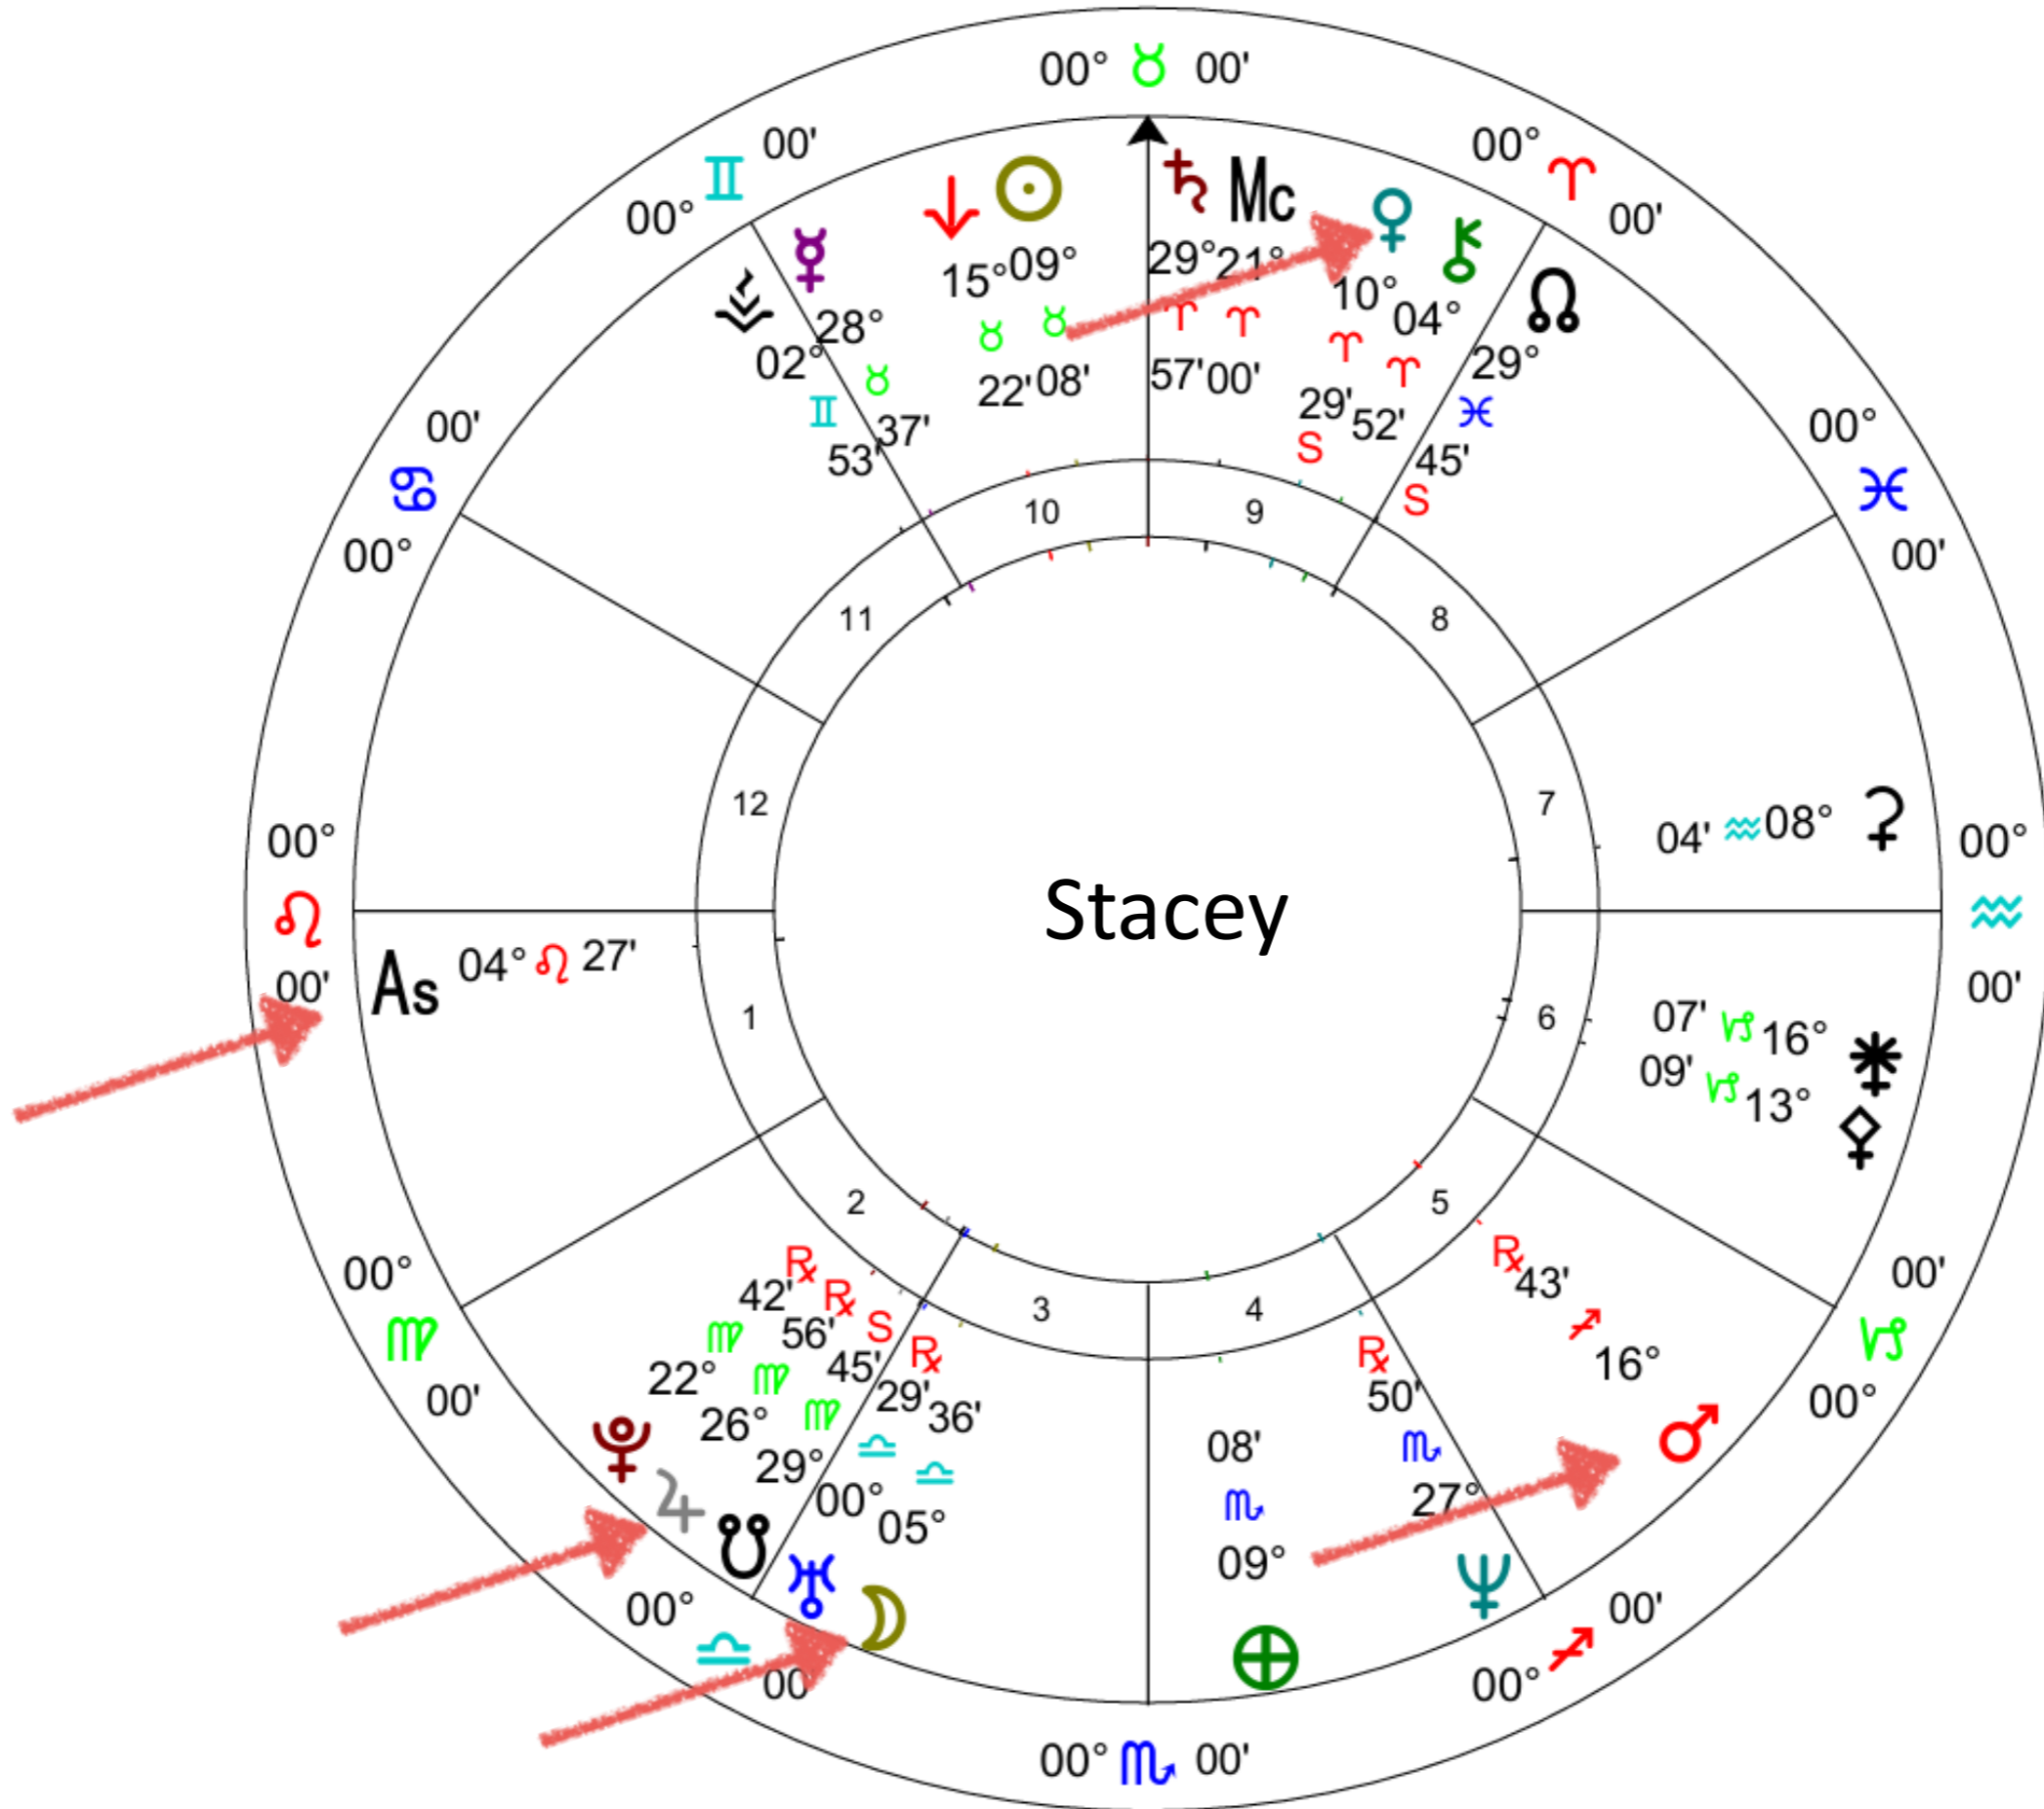

Mc

Message from Your Rising Sign Archetype

Rising Sign

Ascendant - On The Horizon
New Focus of Overall Life Purpose

Jupiter

Fastest Path to Rising Sign

Neetu

Message from Your Jupiter Archetype