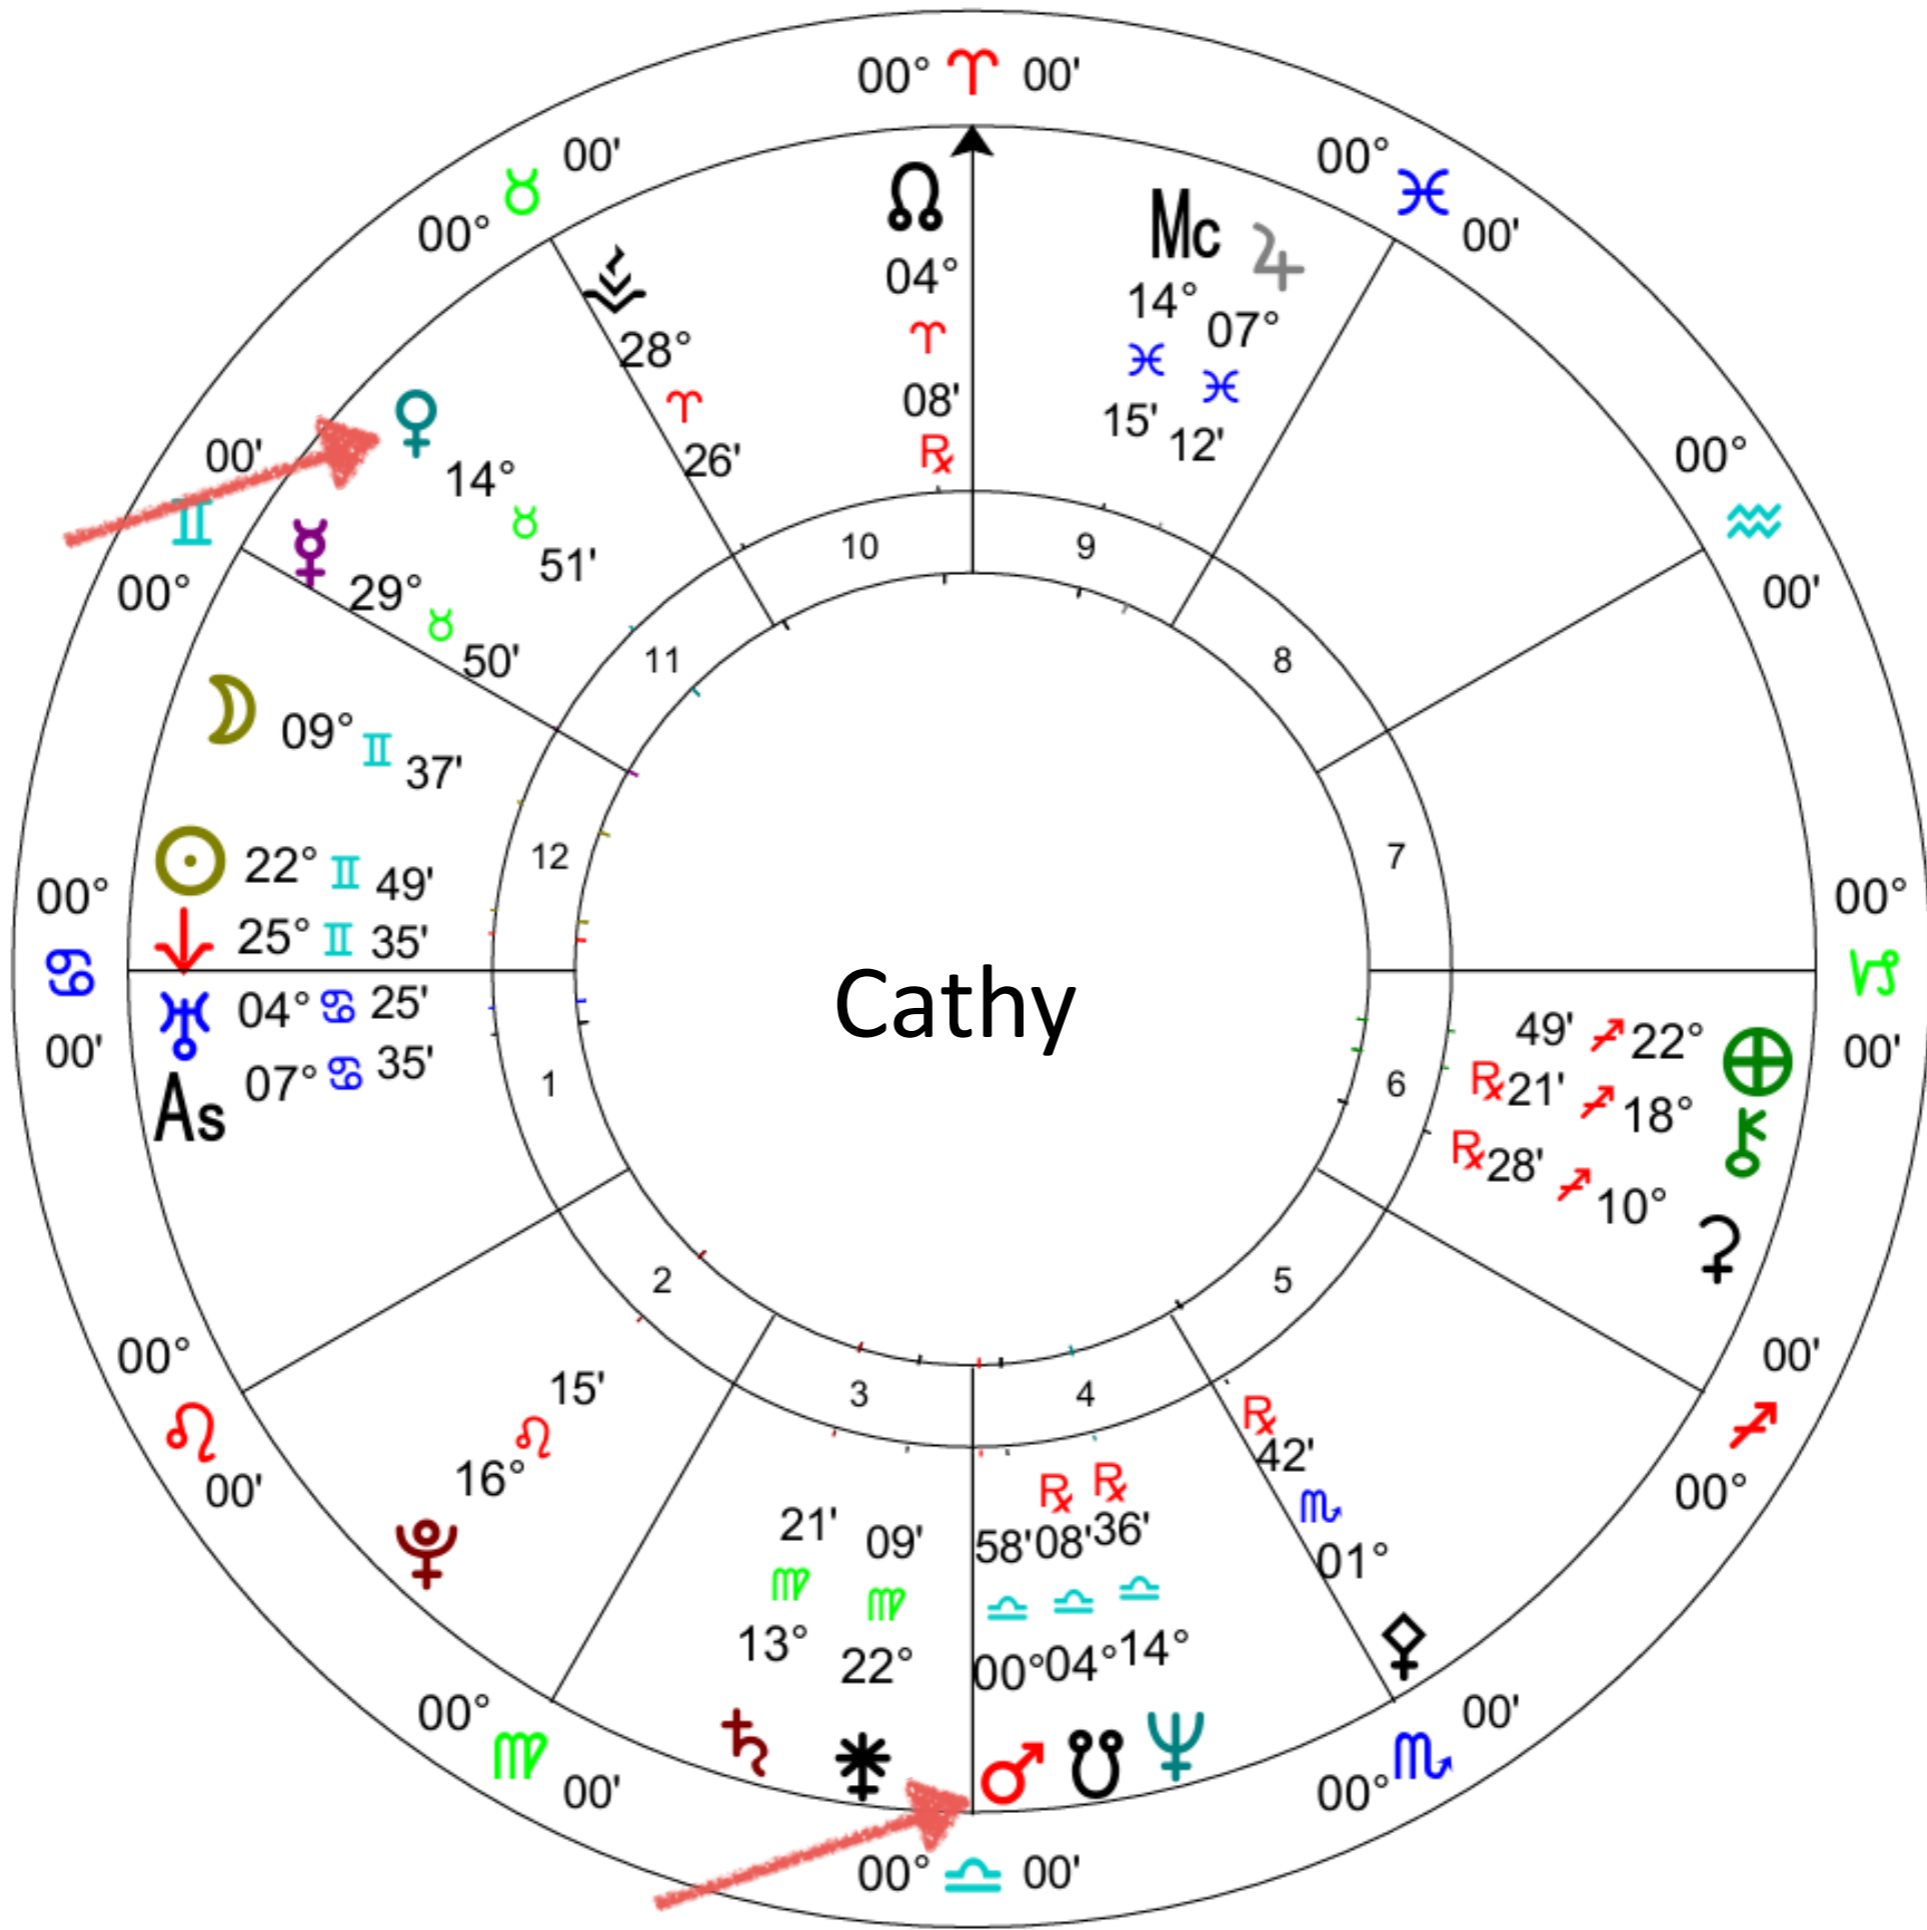

YOUR INNER
CREATION
GODDESS
ARCHETYPE

Venus

Feminine Self

Mars

Masculine Self

Your Inner Creation Goddess Archetype

Venus

Feminine Self