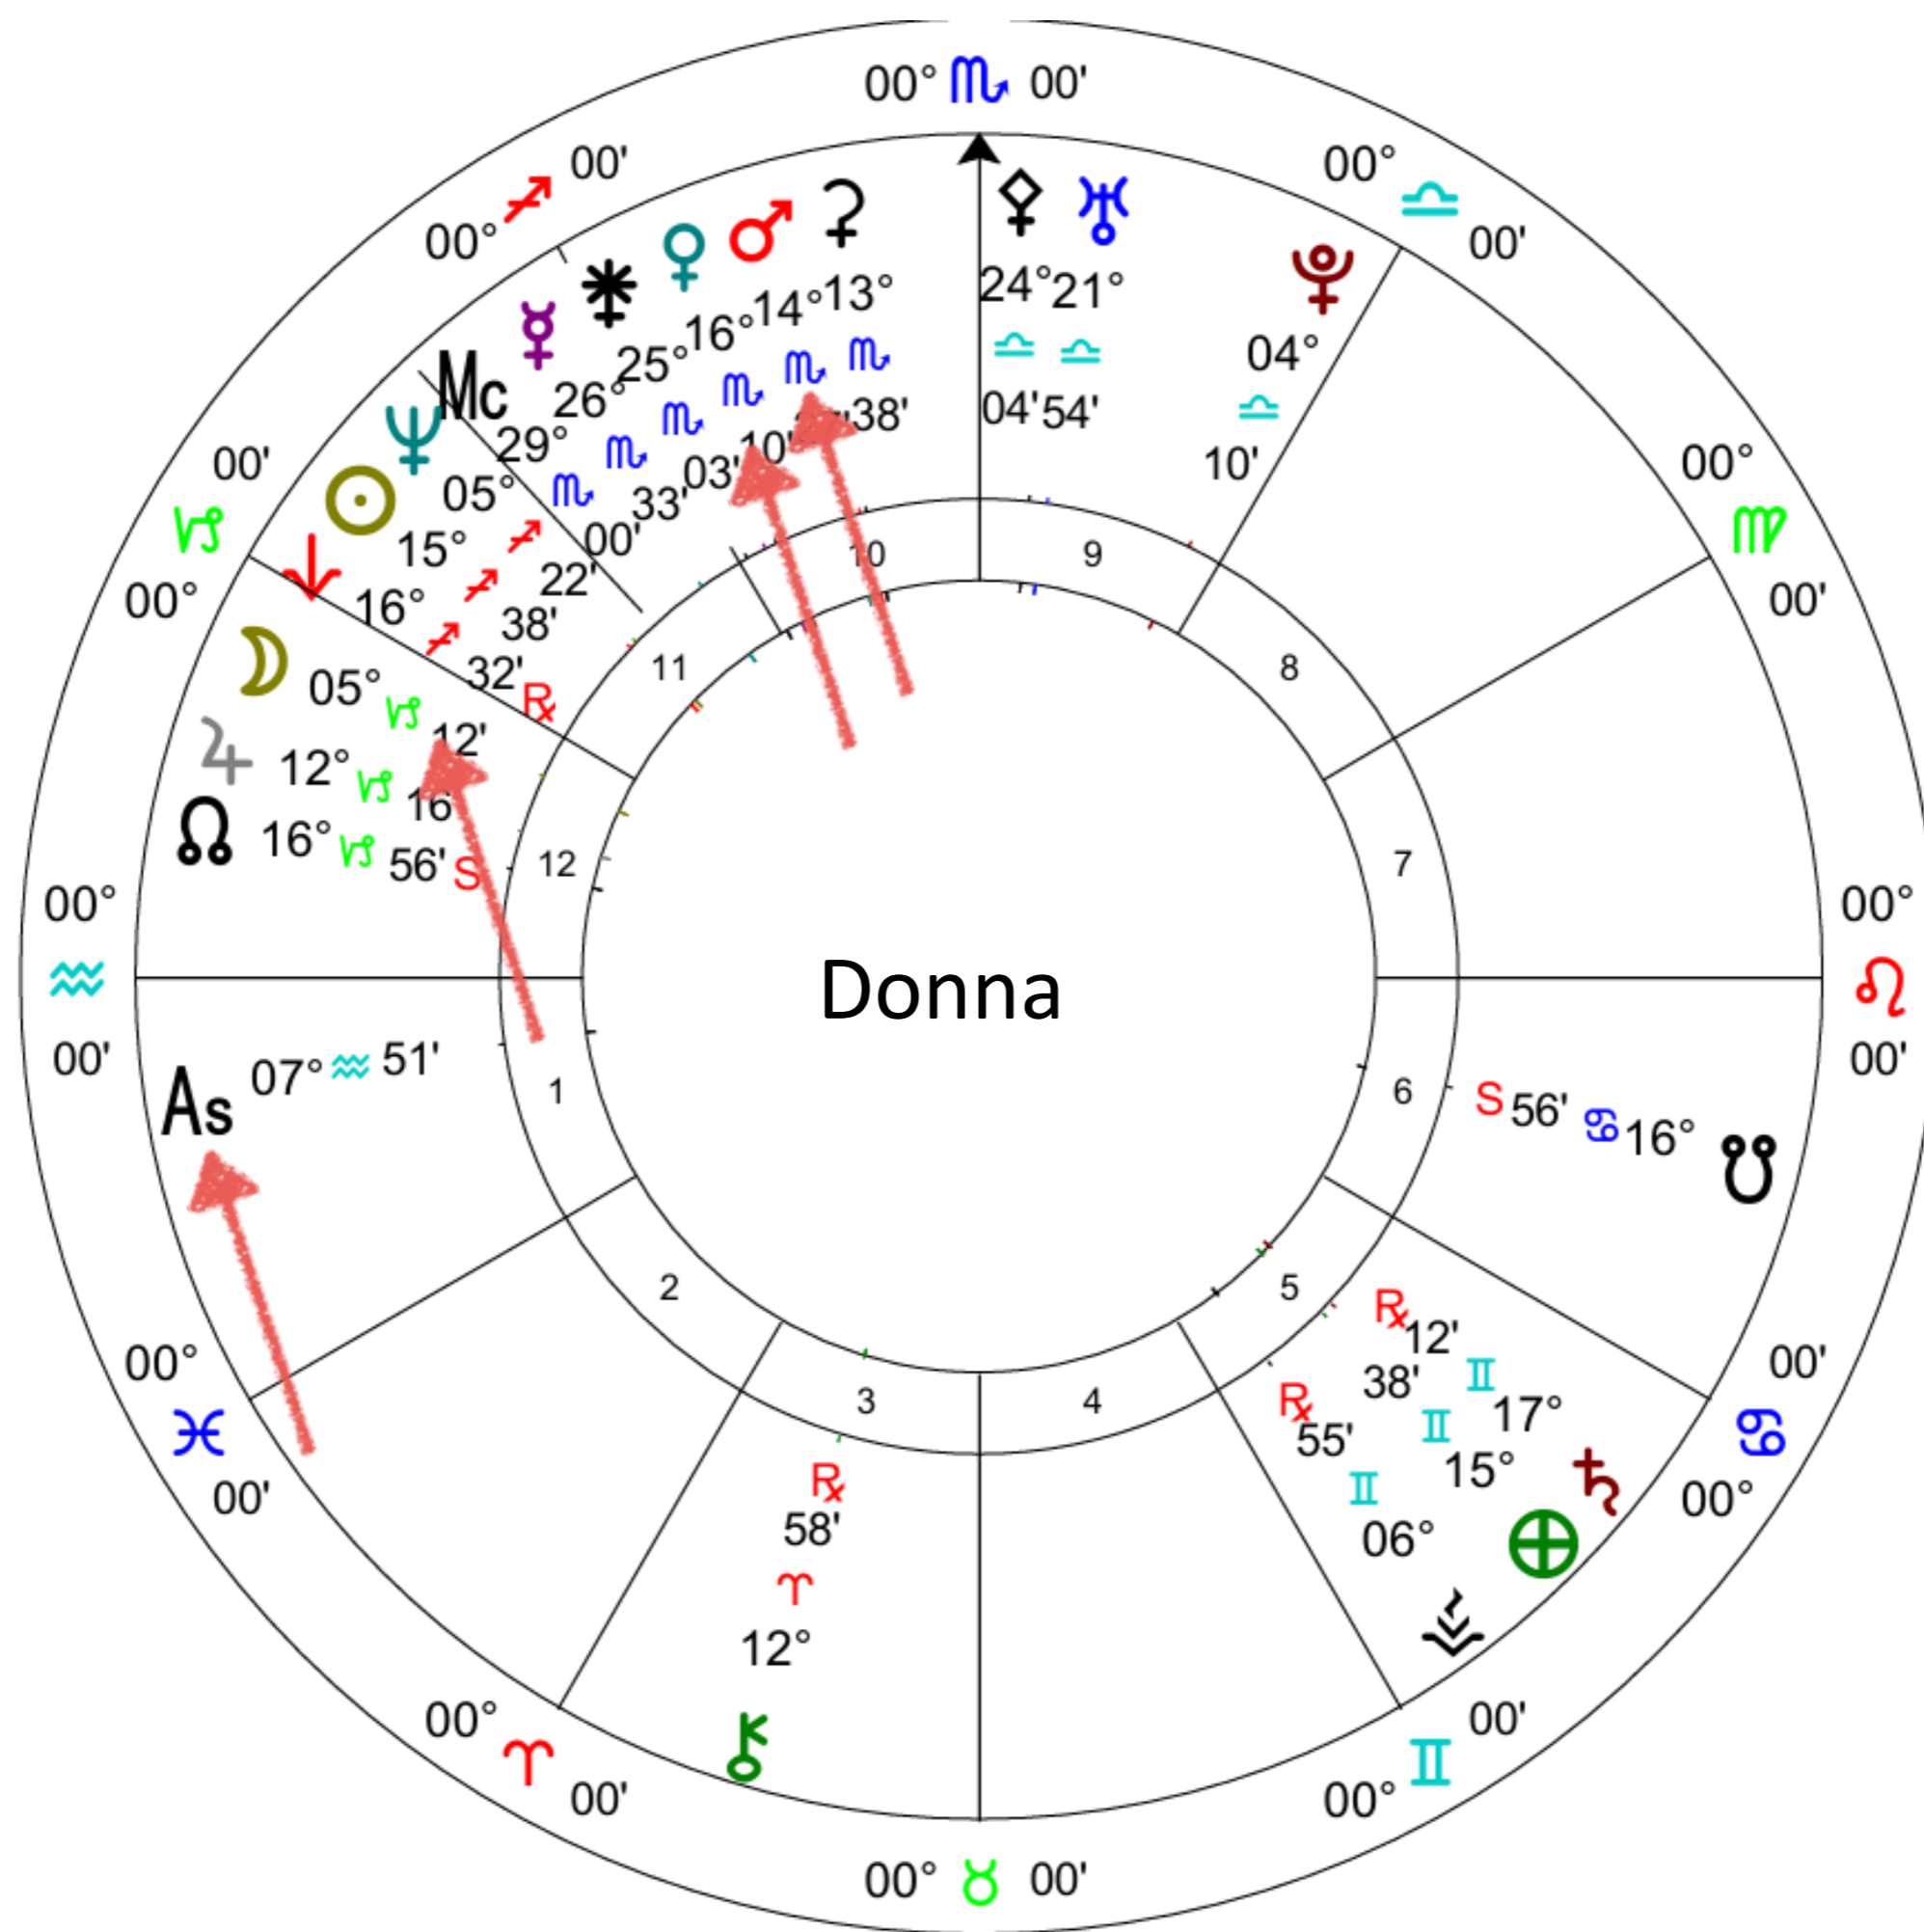

Message from Your Moon Archetype

Moon

Your Past Training

Rising Sign

Ascendant - On The Horizon
New Focus of Overall Life Purpose

Neetu

Lisa

As