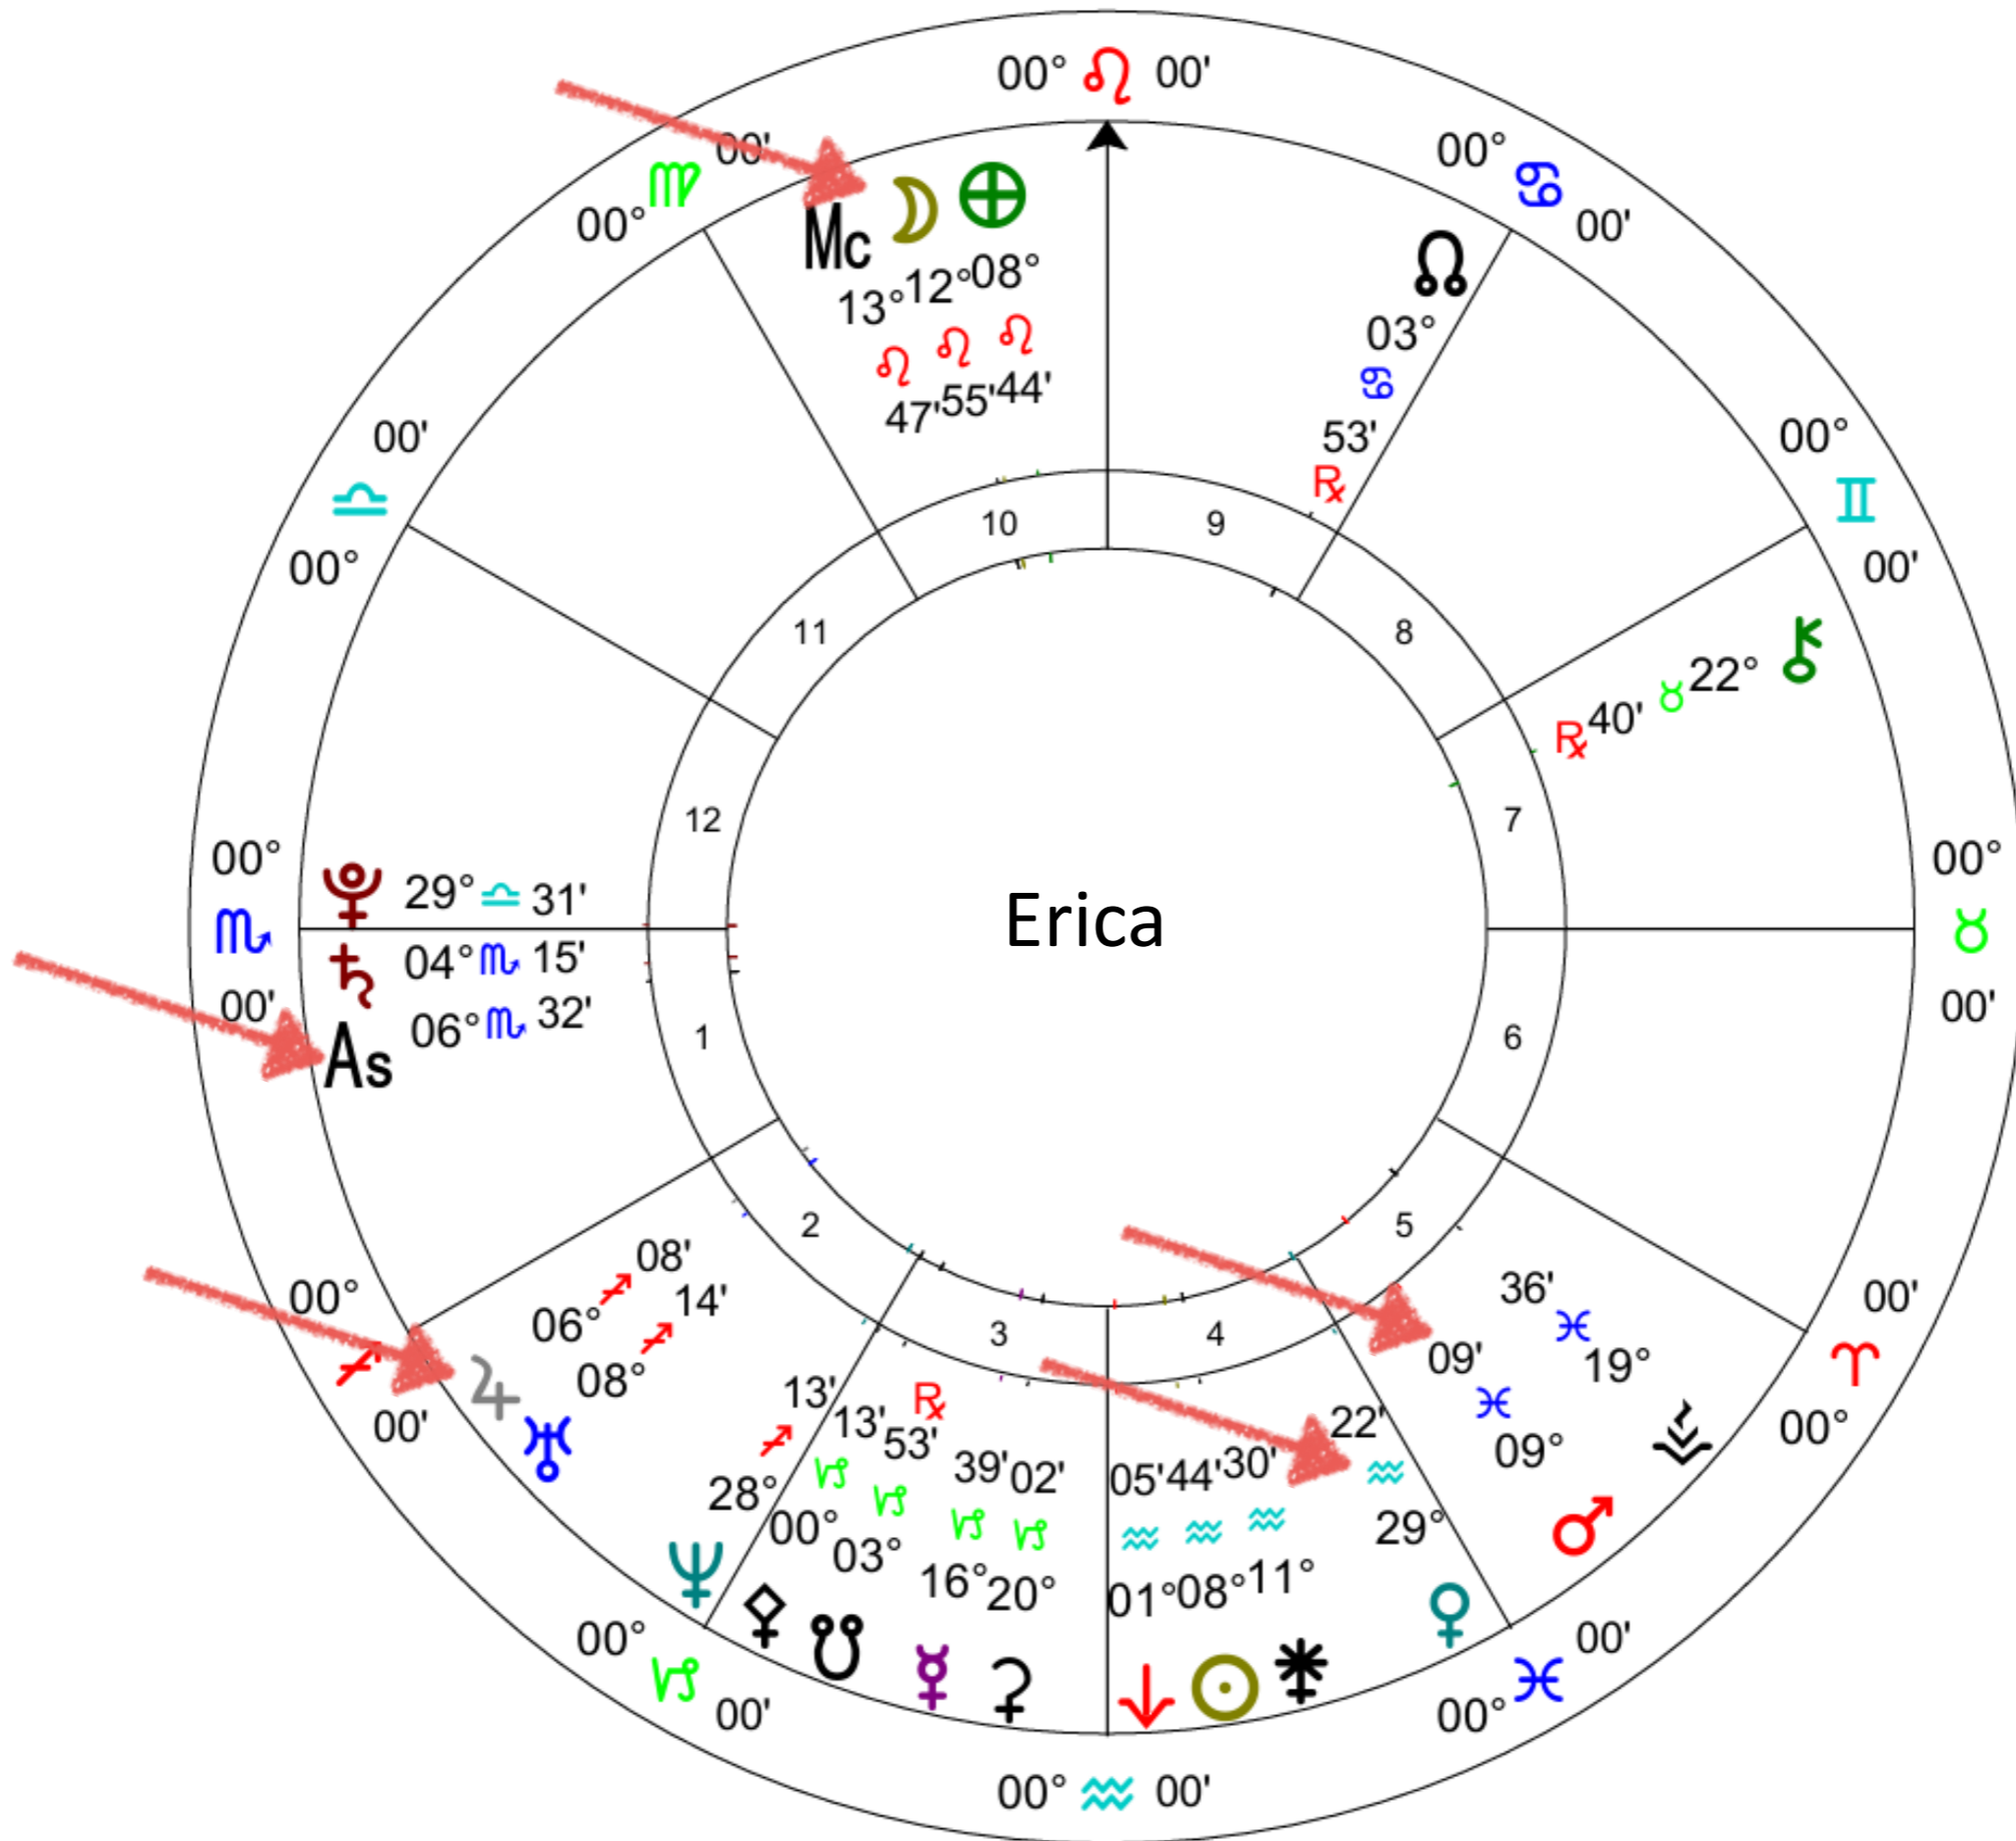

Mc

Message from Your Rising Sign Archetype

Rising Sign

Ascendant - On The Horizon
New Focus of Overall Life Purpose

Jupiter

Fastest Path to Rising Sign

Neetu

Message from Your Jupiter Archetype