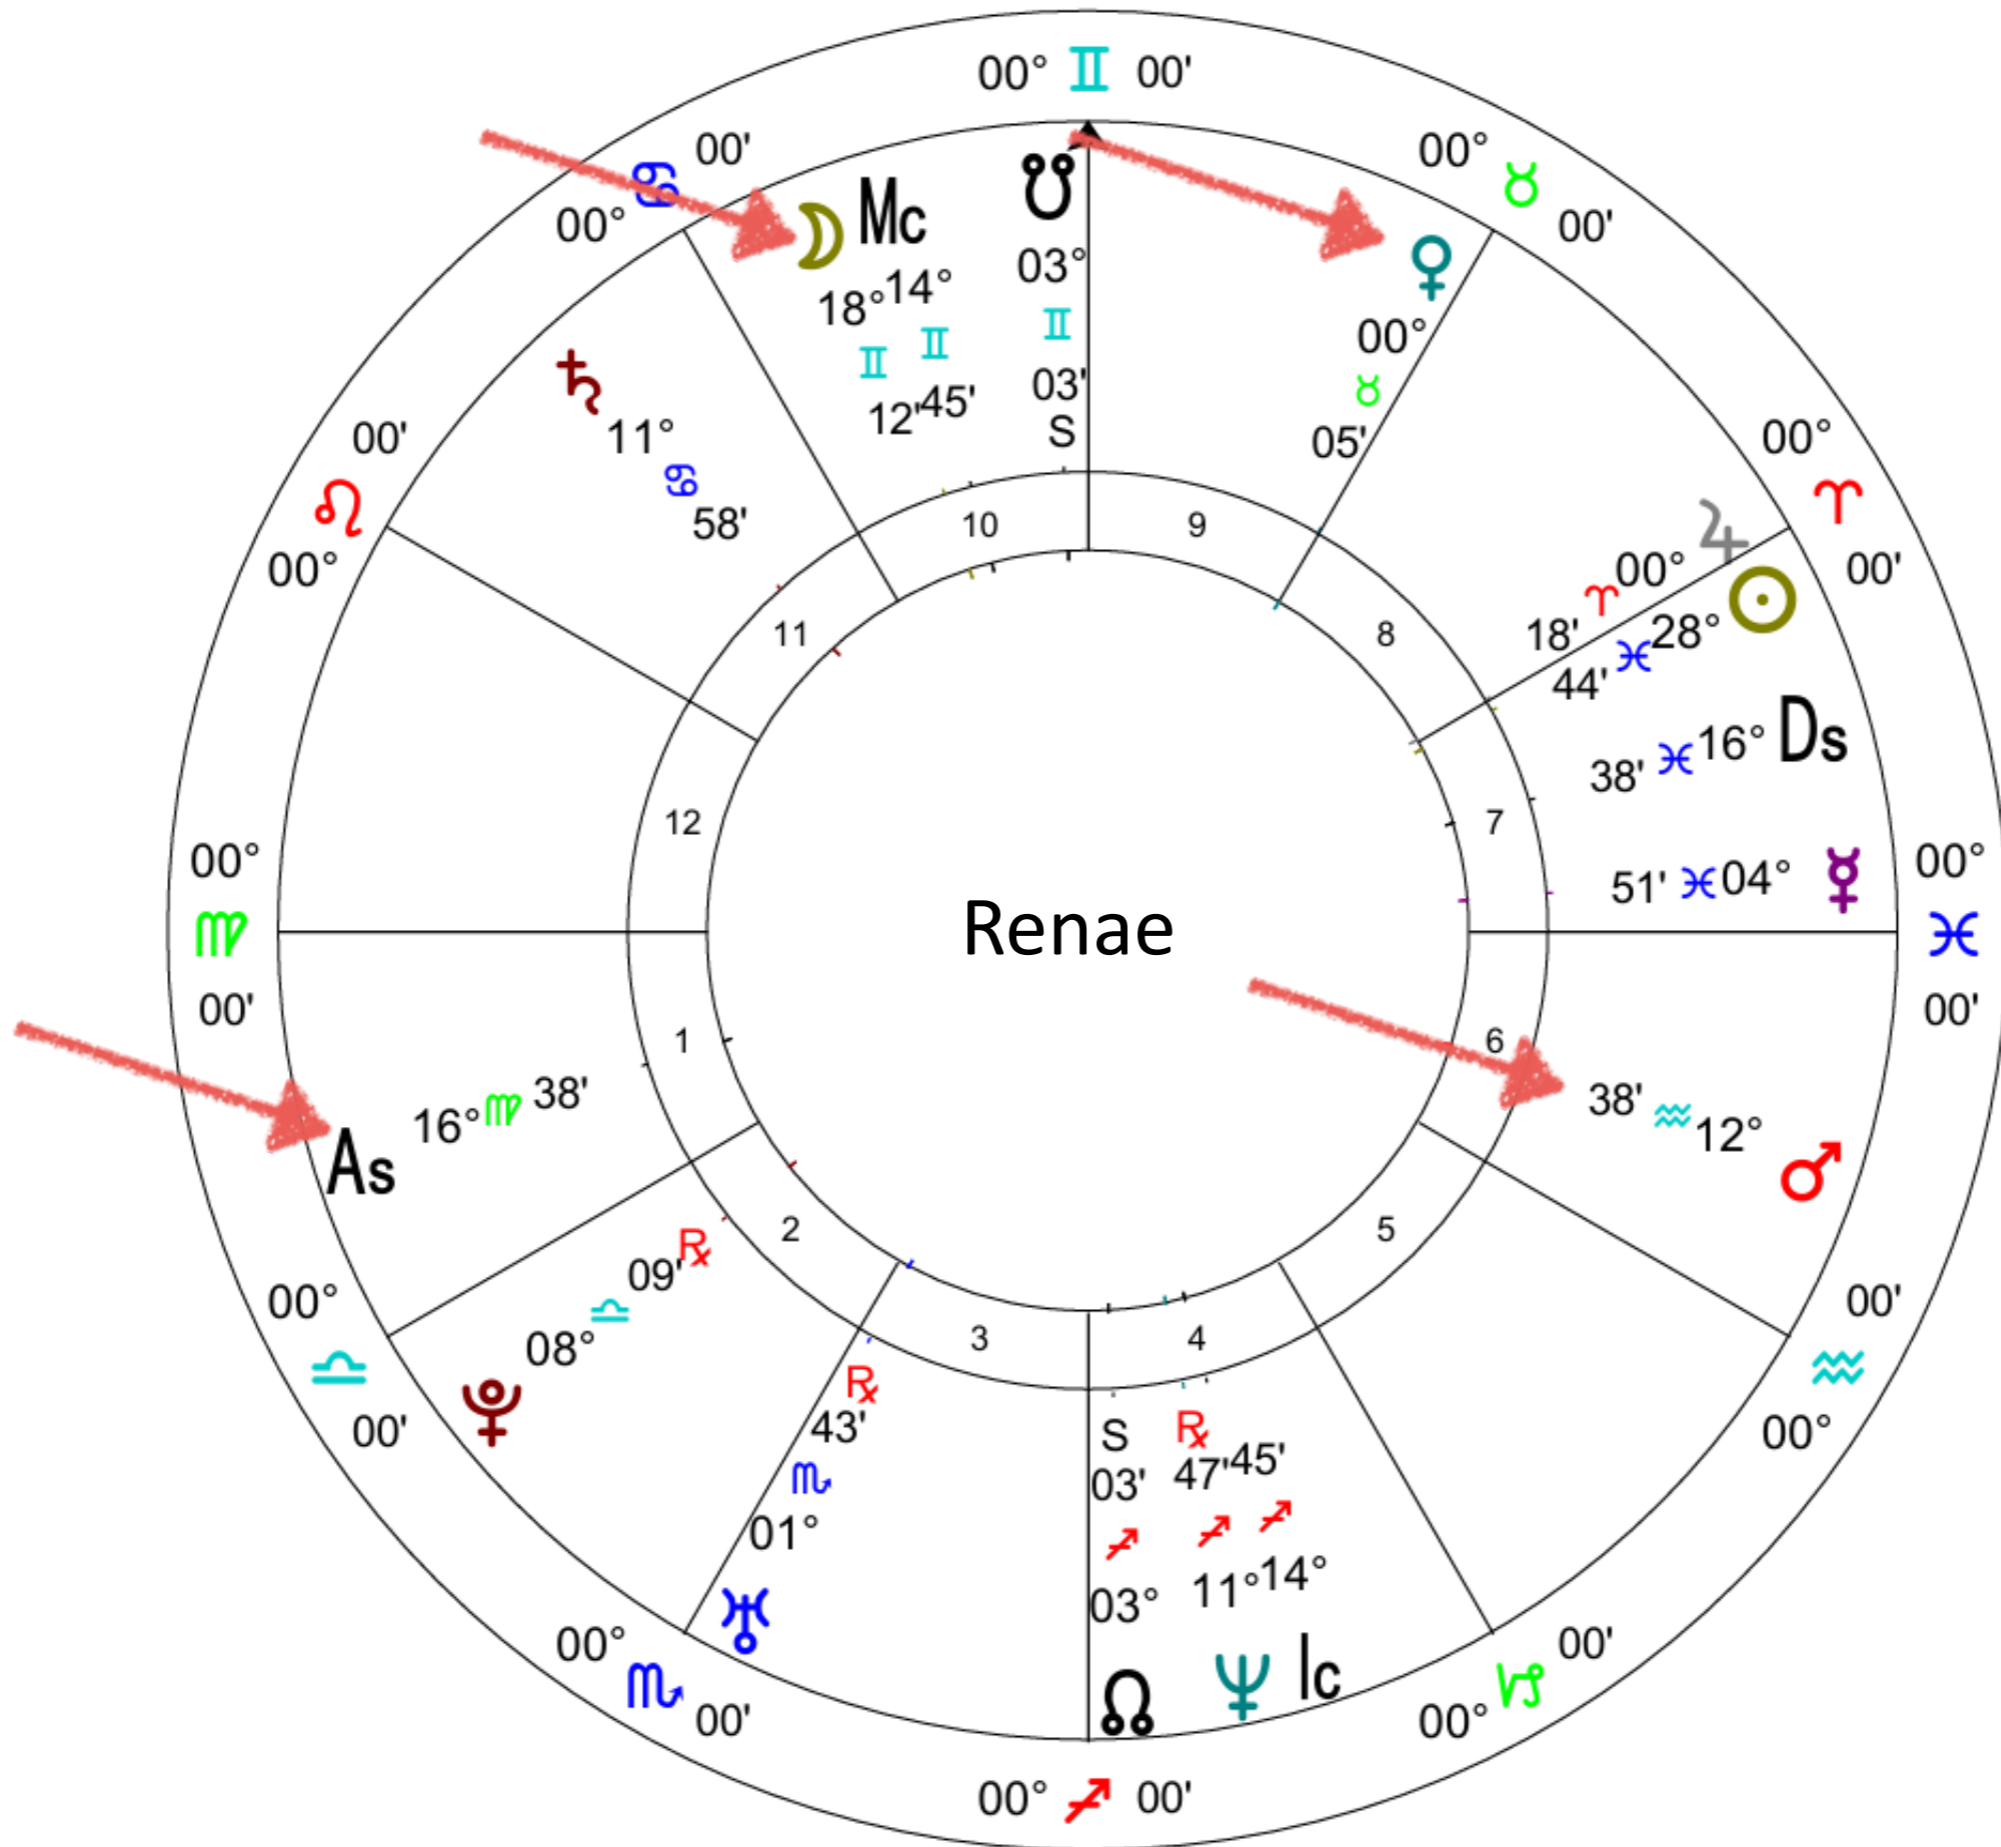

Mc

Message from Your Rising Sign Archetype

Rising Sign

Ascendant - On The Horizon
New Focus of Overall Life Purpose

Jupiter

Fastest Path to Rising Sign

Neetu

Message from Your Jupiter Archetype