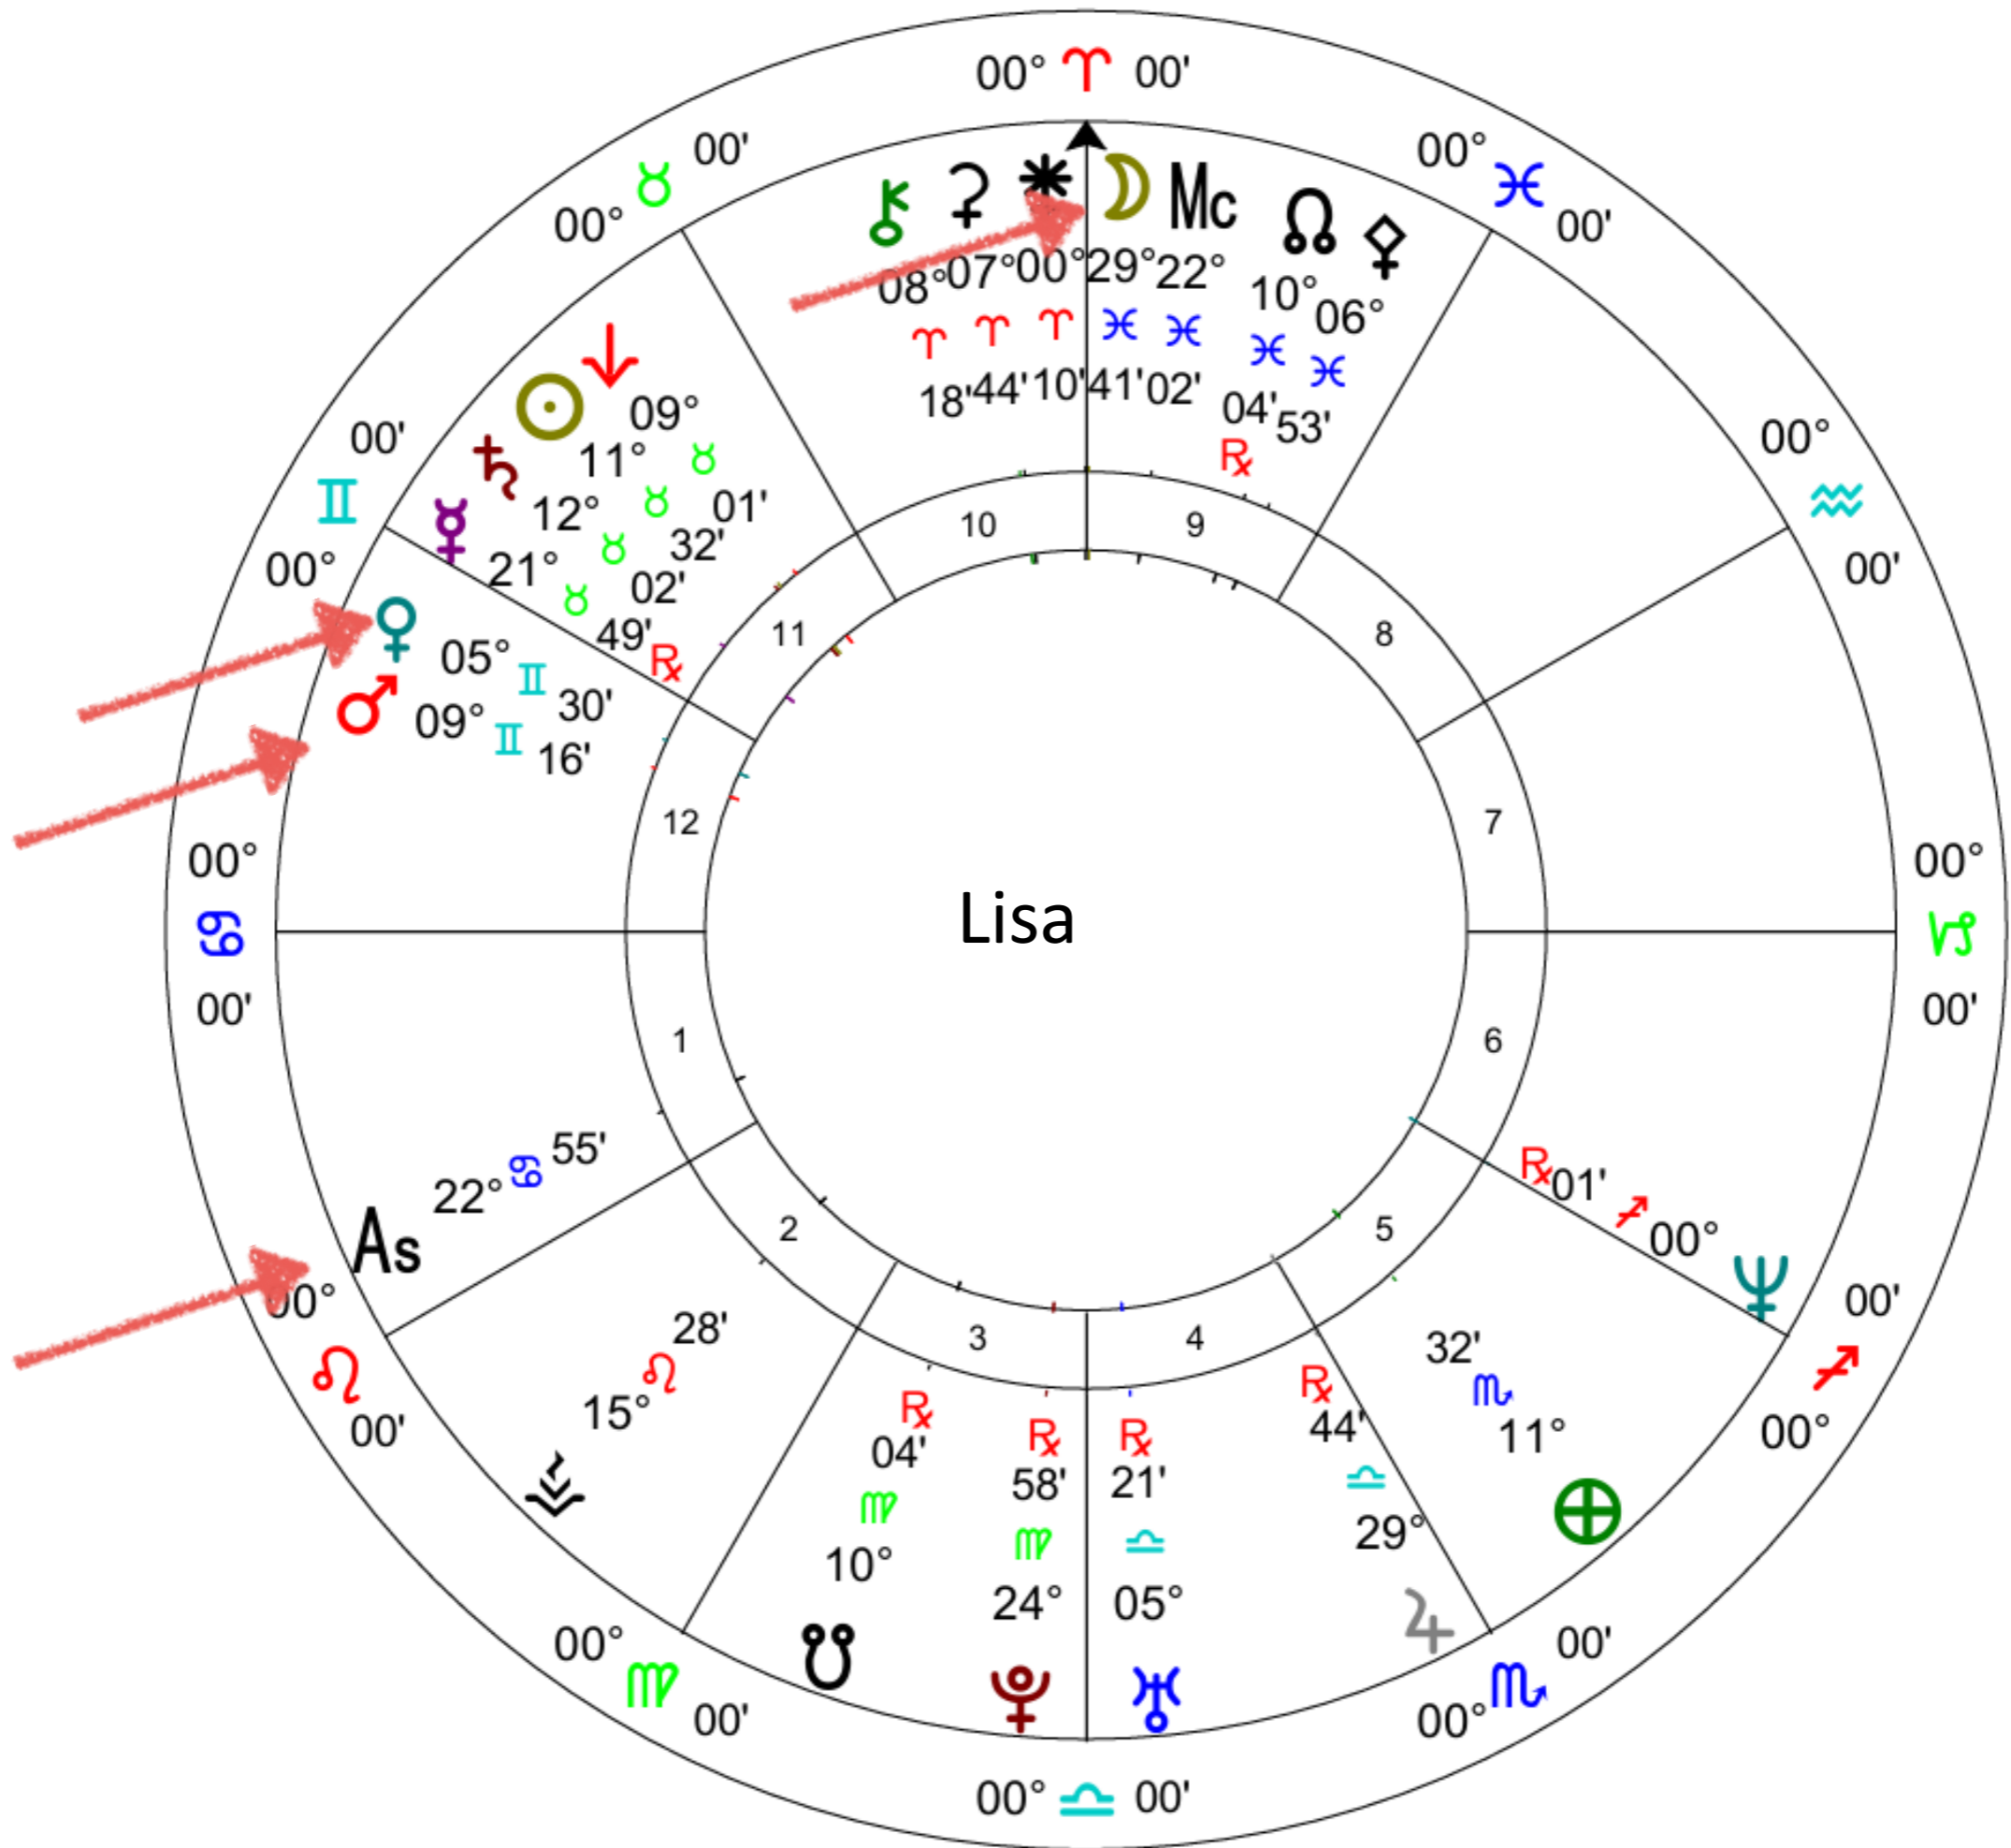

Message from Your Moon Archetype

Moon

Your Past Training

Rising Sign

Ascendant - On The Horizon
New Focus of Overall Life Purpose

Neetu

Lisa

As

Mc

Message from Your Rising Sign Archetype

Rising Sign

Ascendant - On The Horizon
New Focus of Overall Life Purpose

Jupiter

Fastest Path to Rising Sign

Neetu

Message from Your Jupiter Archetype