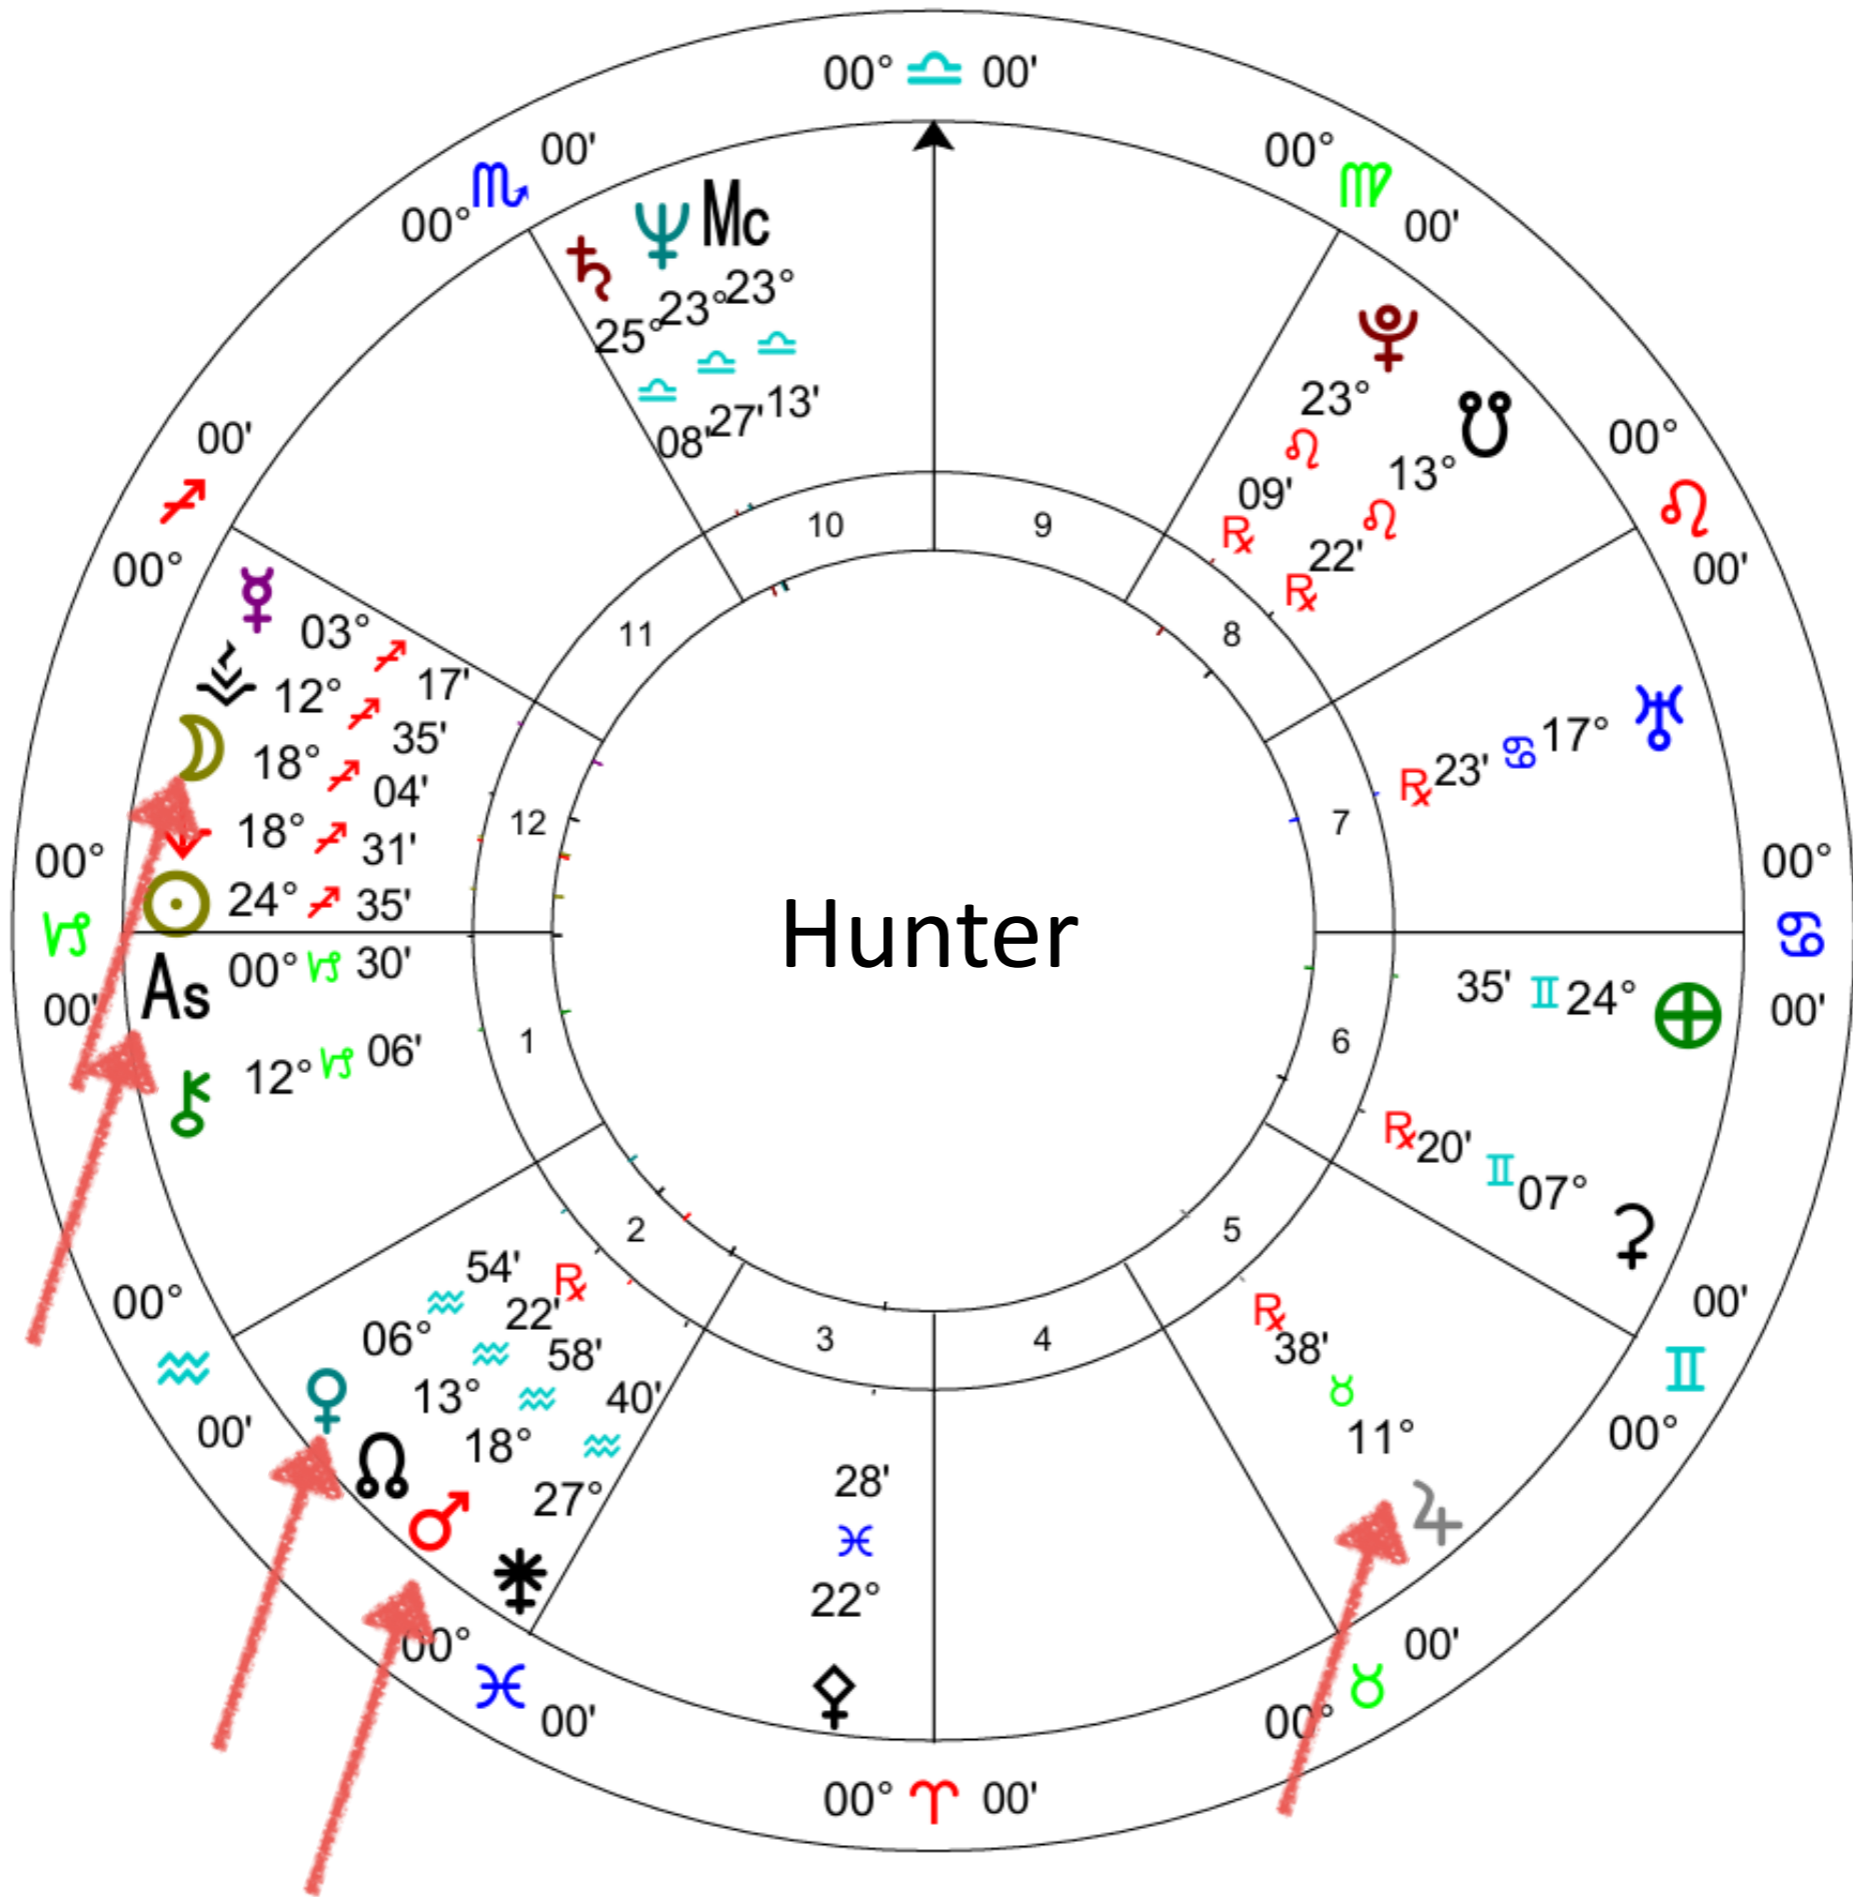

Mc

Message from Your Rising Sign Archetype

Rising Sign

Ascendant - On The Horizon
New Focus of Overall Life Purpose

Jupiter

Fastest Path to Rising Sign

Neetu

Message from Your Jupiter Archetype