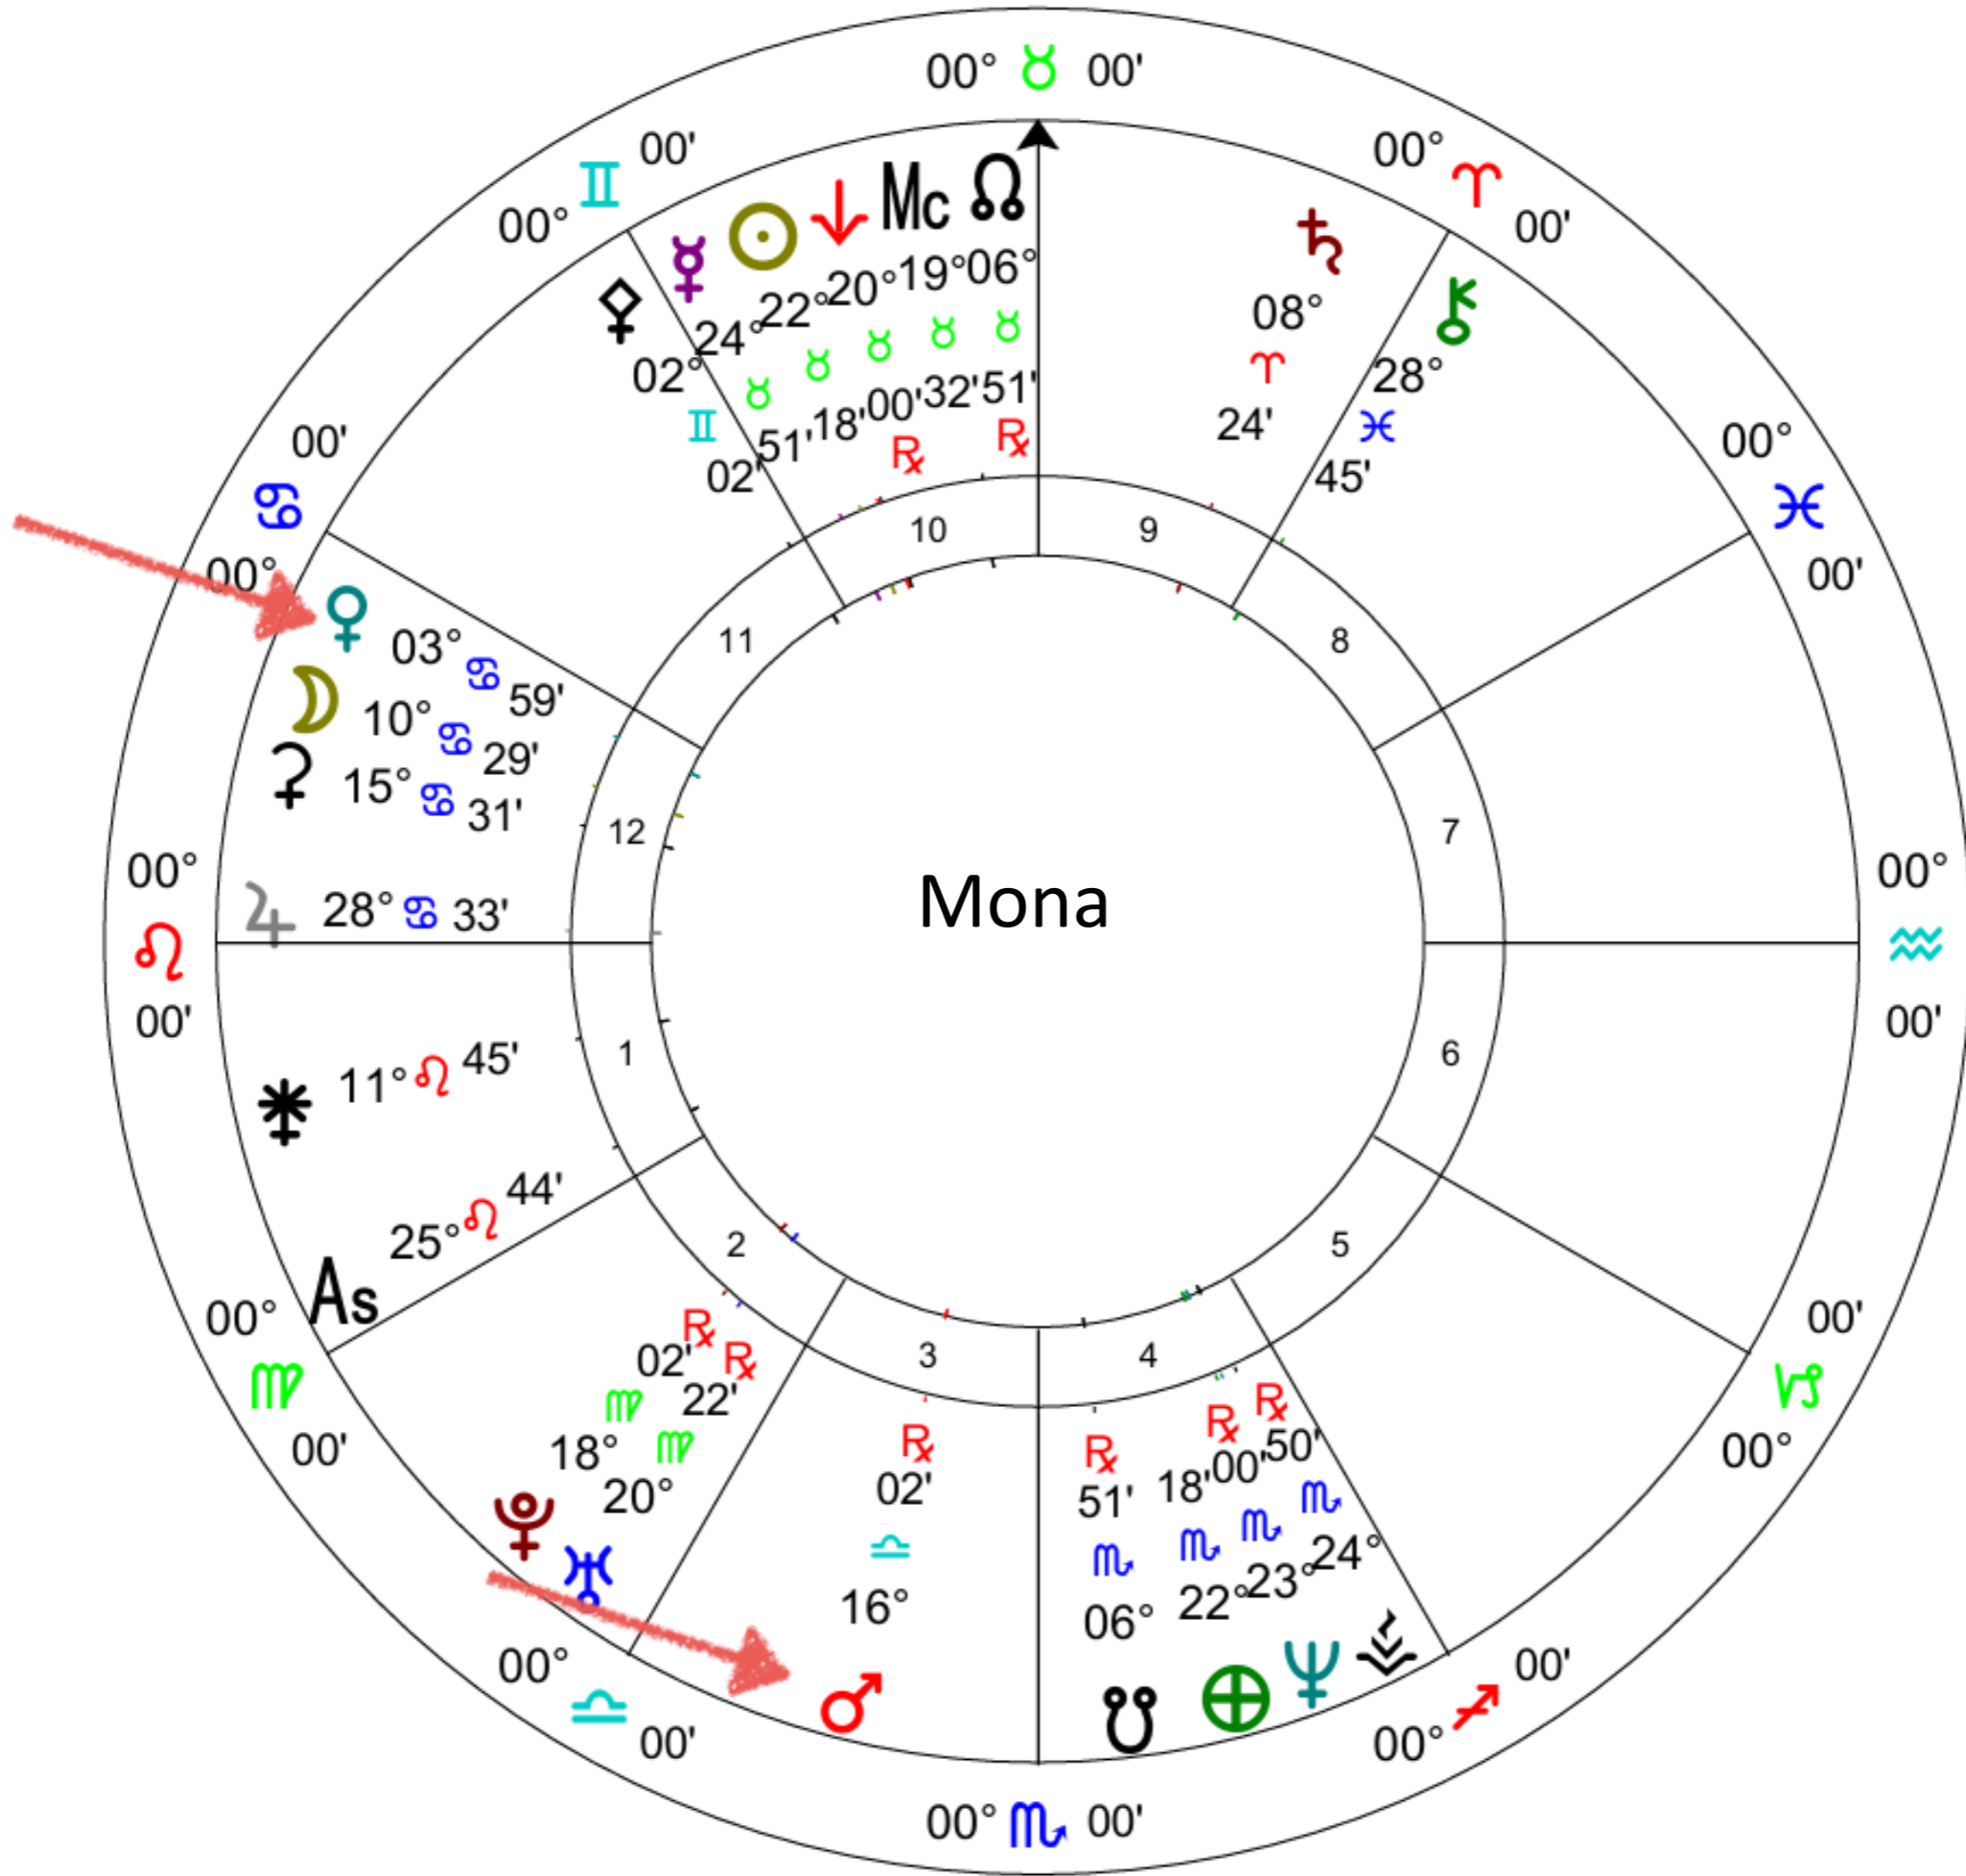

YOUR INNER
CREATION
GODDESS
ARCHETYPE

Venus

Feminine Self

Mars

Masculine Self

Your Inner Creation Goddess Archetype

Venus

Feminine Self