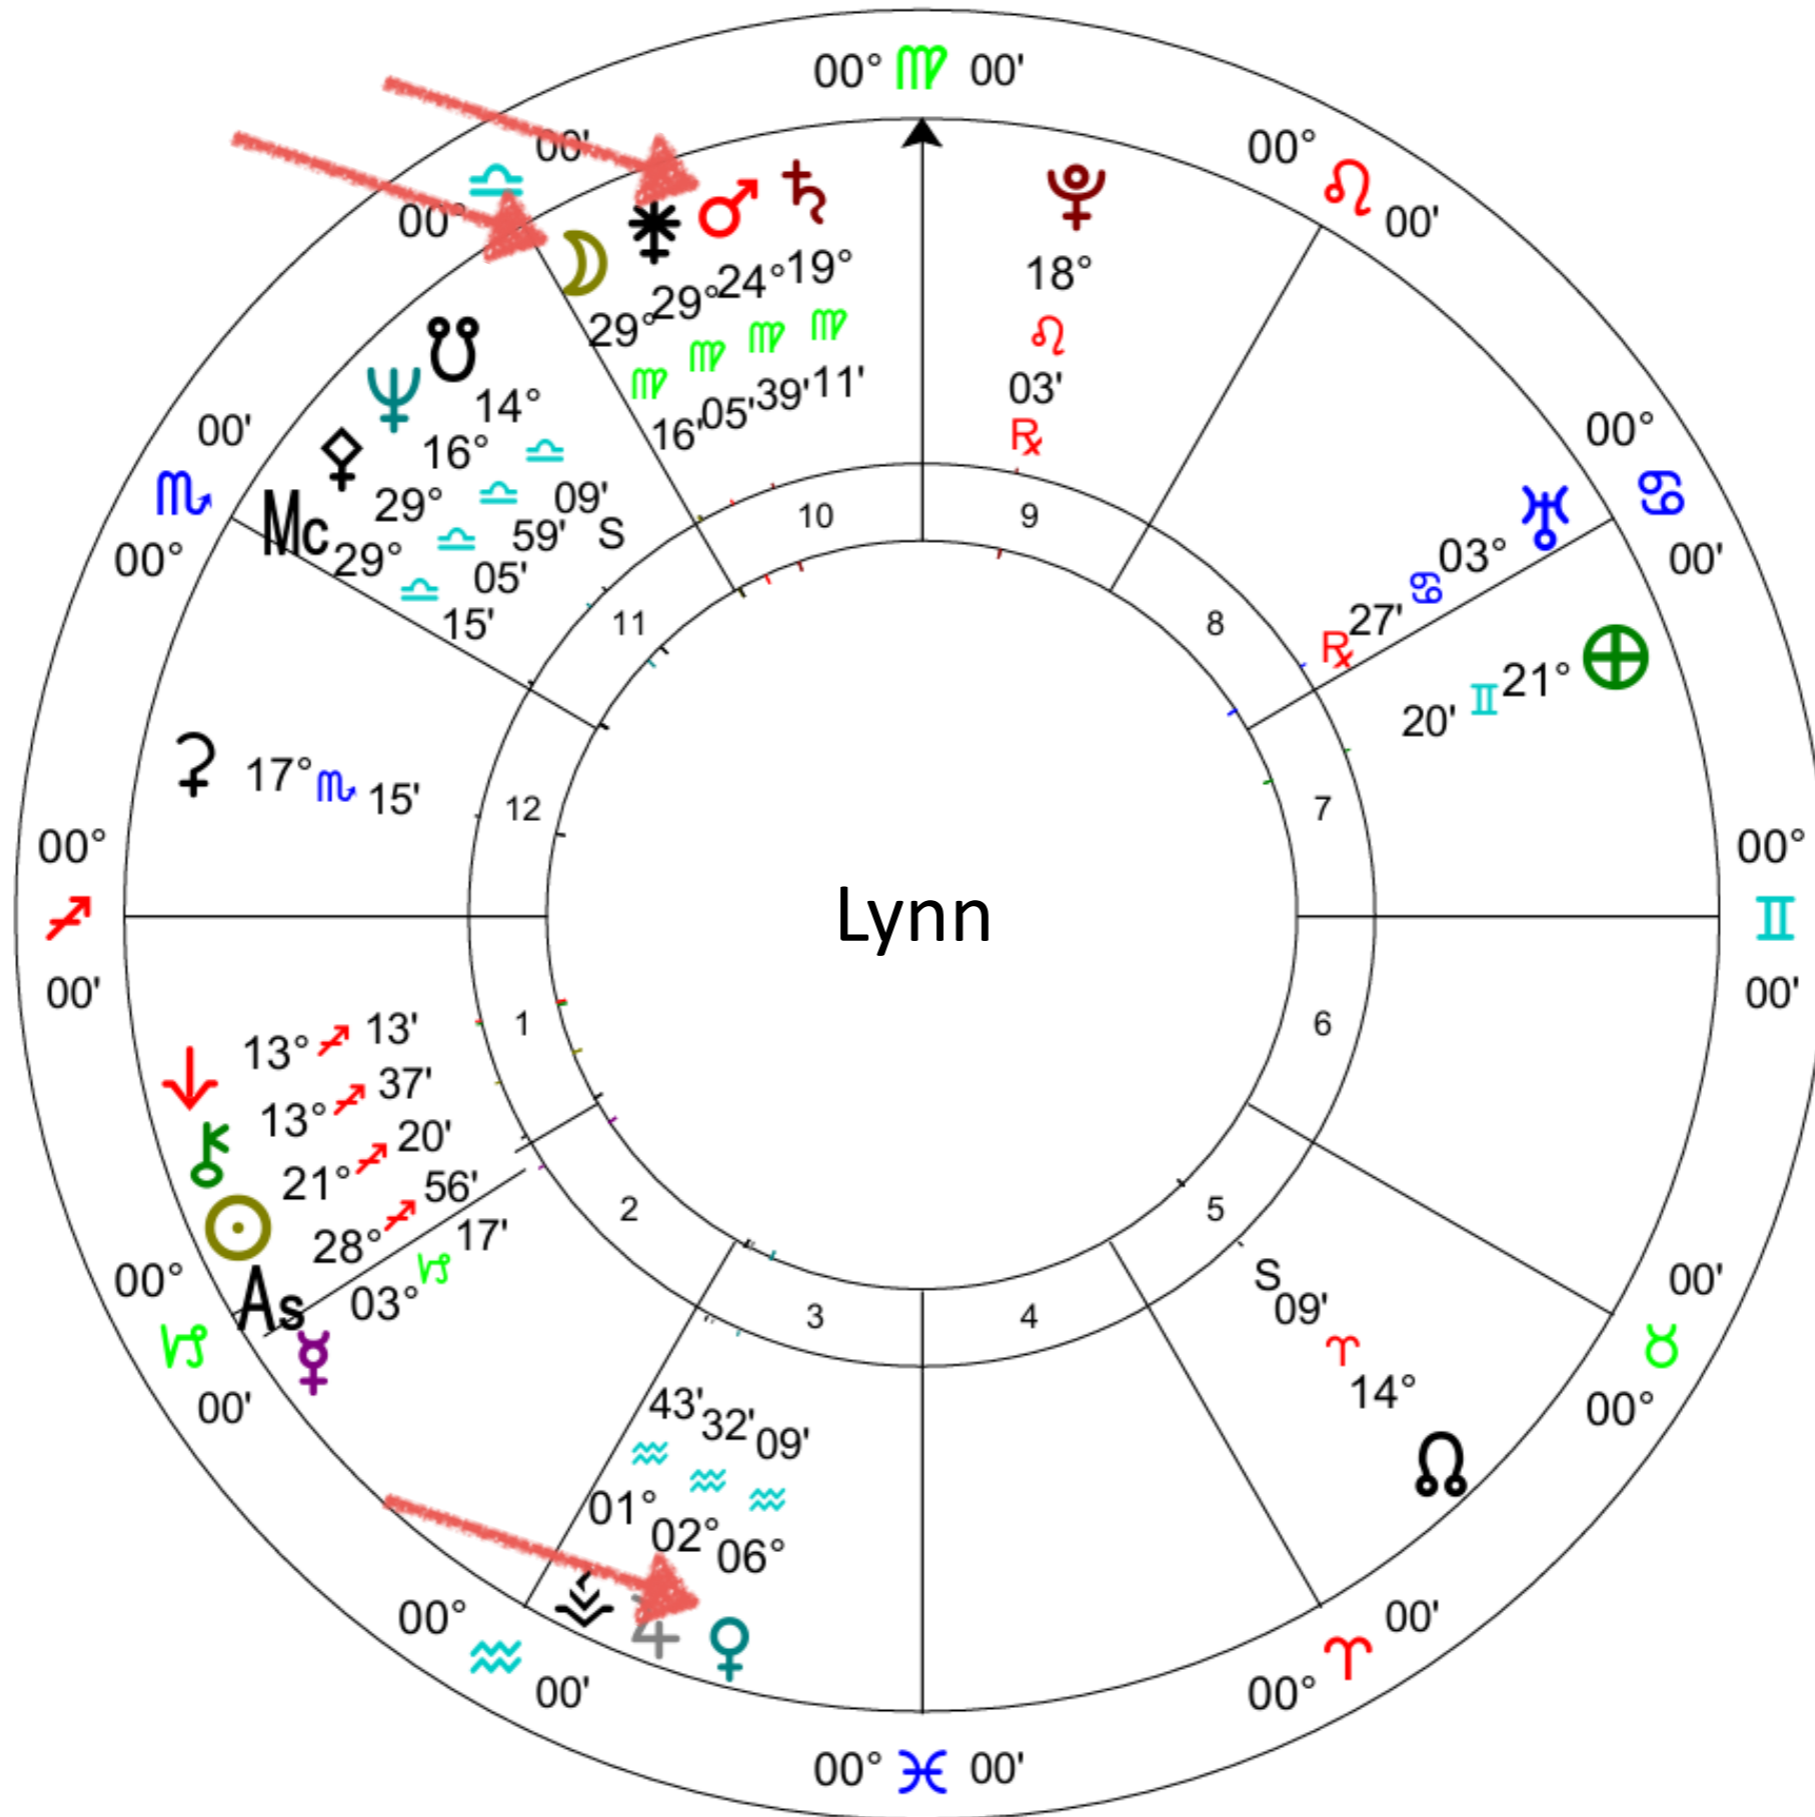

Message from Your Venus Archetype

Message from Your Mars Archetype

Mars

Masculine Self

Journal with Both Archetypes

How well are they dancing together with creation?

Moon

Your Past Training

Message from Your Moon Archetype

Moon

Your Past Training

Rising Sign

Ascendant - On The Horizon
New Focus of Overall Life Purpose

Neetu

Lisa

As