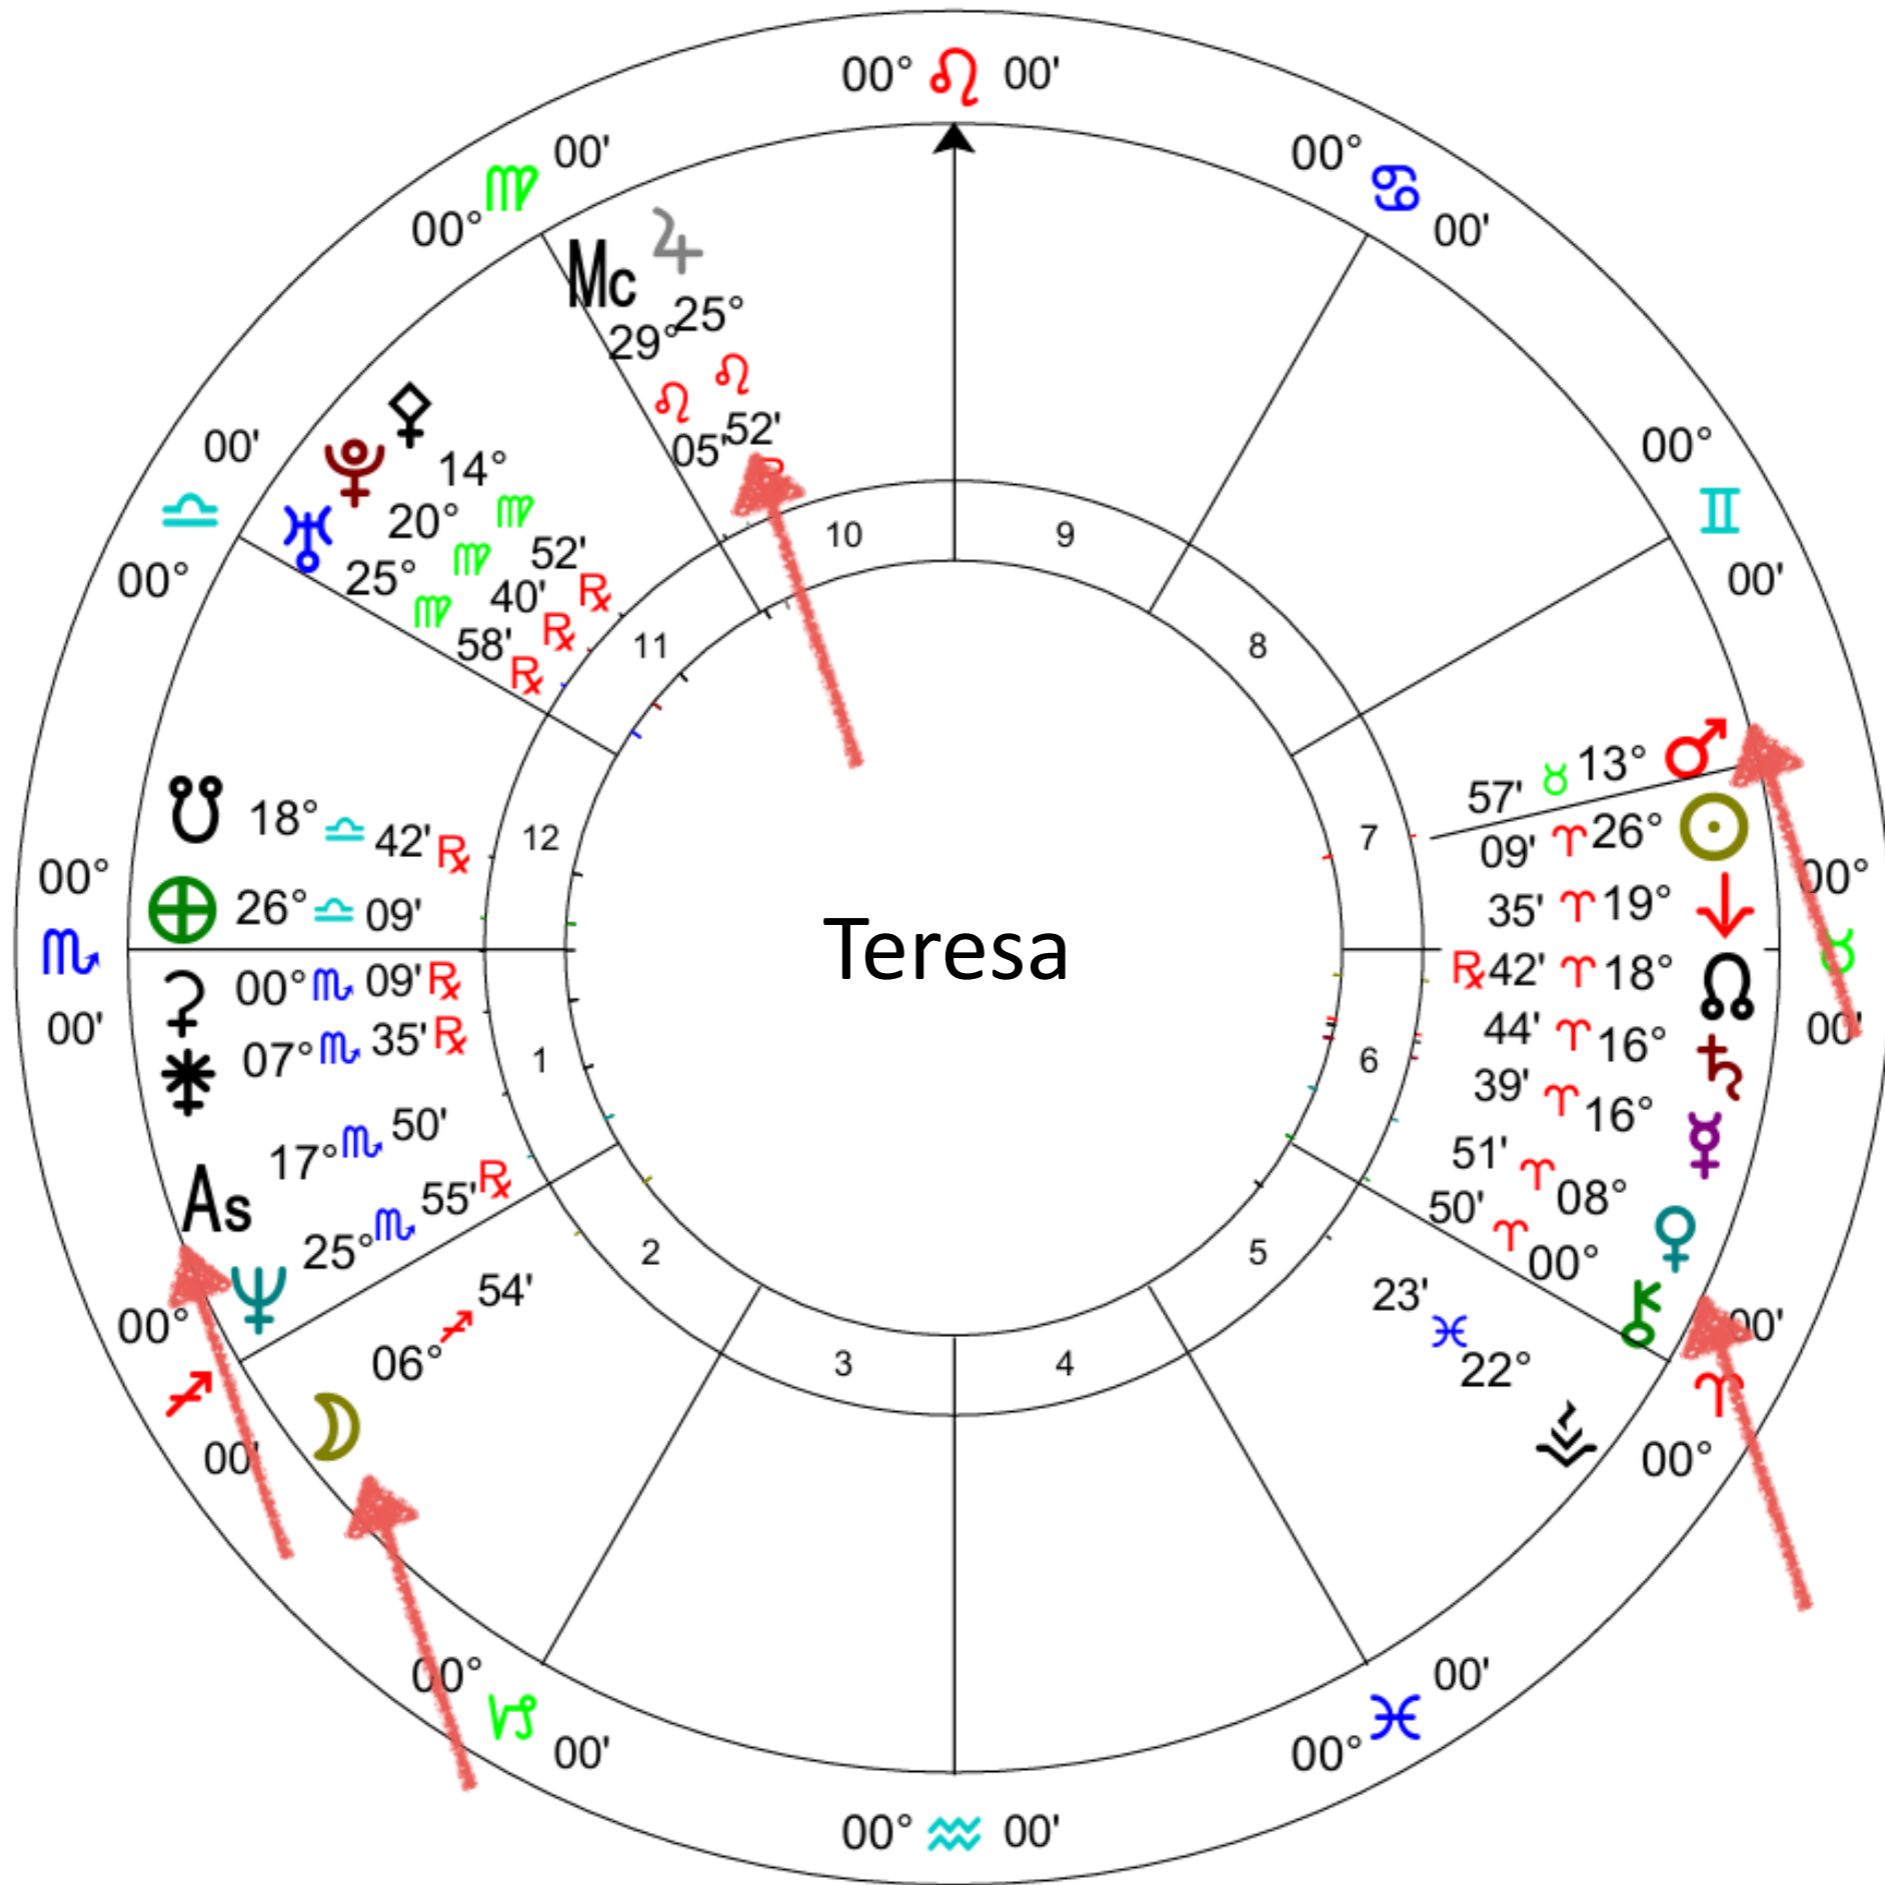

Message from Your Moon Archetype

Moon

Your Past Training

Rising Sign

Ascendant - On The Horizon
New Focus of Overall Life Purpose

Neetu

Lisa

As

Mc

Message from Your Rising Sign Archetype

Rising Sign

Ascendant - On The Horizon
New Focus of Overall Life Purpose

Jupiter

Fastest Path to Rising Sign

Neetu

Message from Your Jupiter Archetype