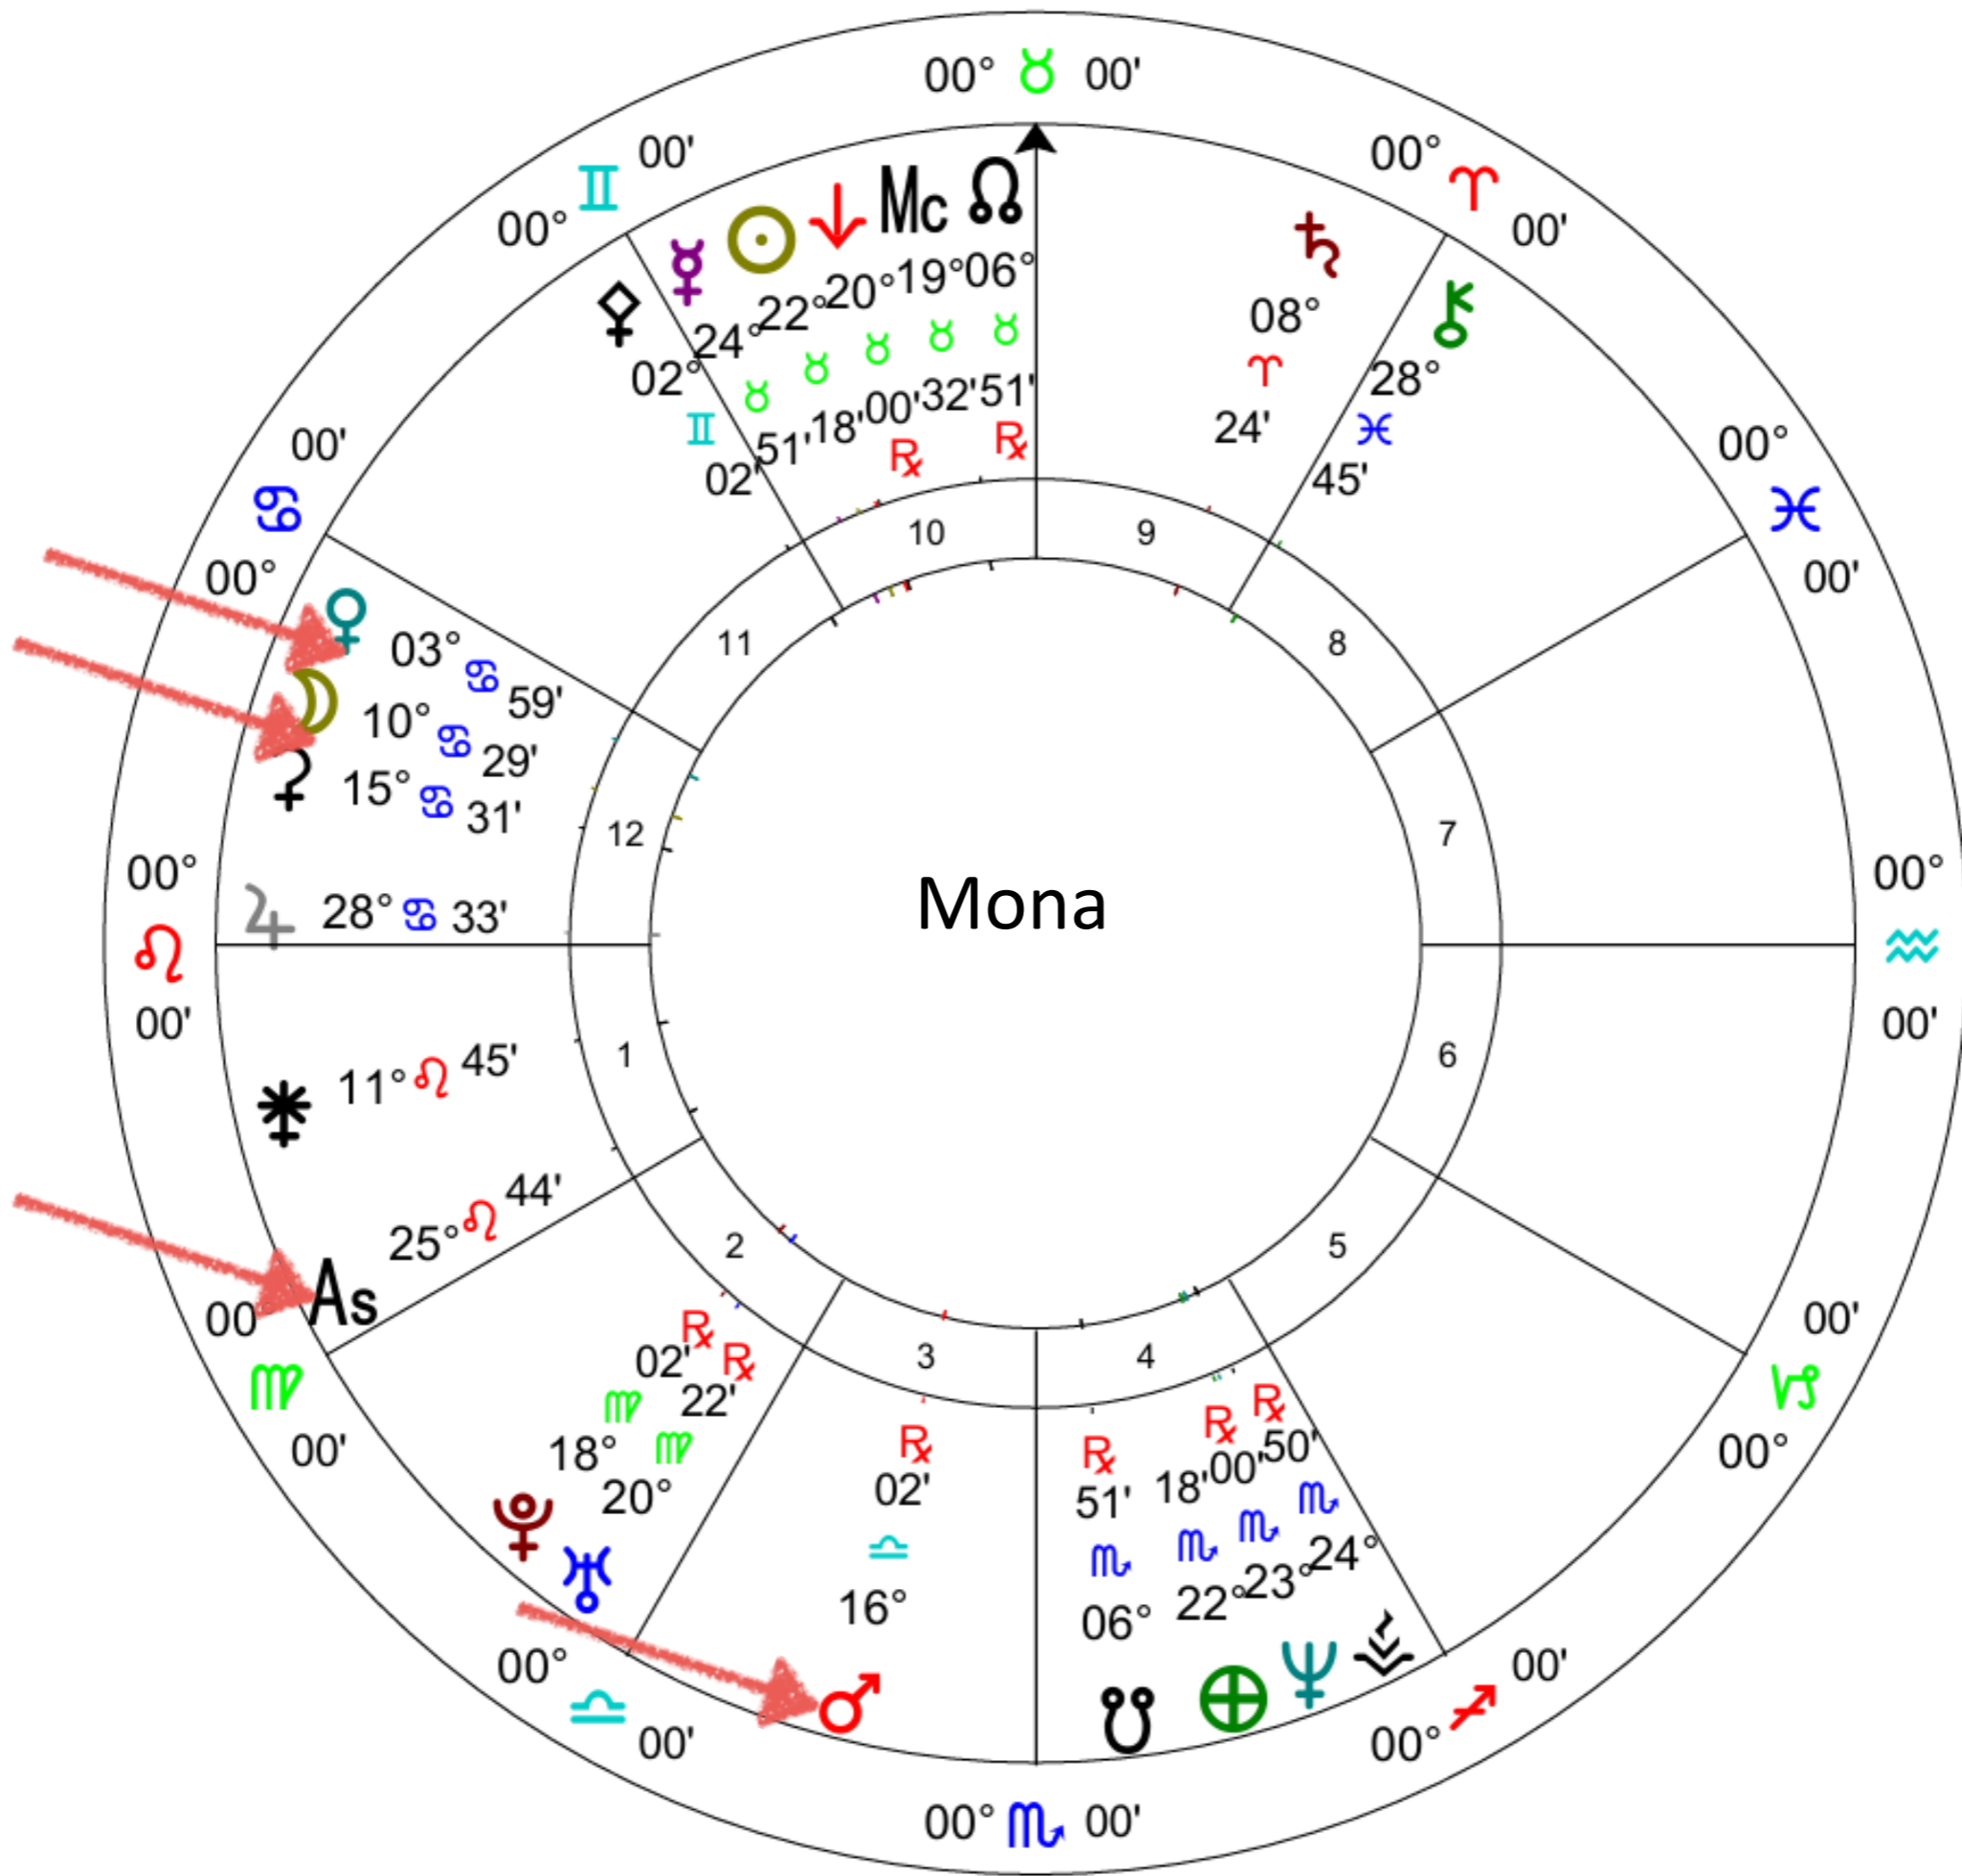

Message from Your Moon Archetype

Moon

Your Past Training

Rising Sign

Ascendant - On The Horizon
New Focus of Overall Life Purpose

Neetu

Lisa

As

Mc

Message from Your Rising Sign Archetype

Rising Sign

Ascendant - On The Horizon
New Focus of Overall Life Purpose

Jupiter

Fastest Path to Rising Sign

Neetu

Message from Your Jupiter Archetype