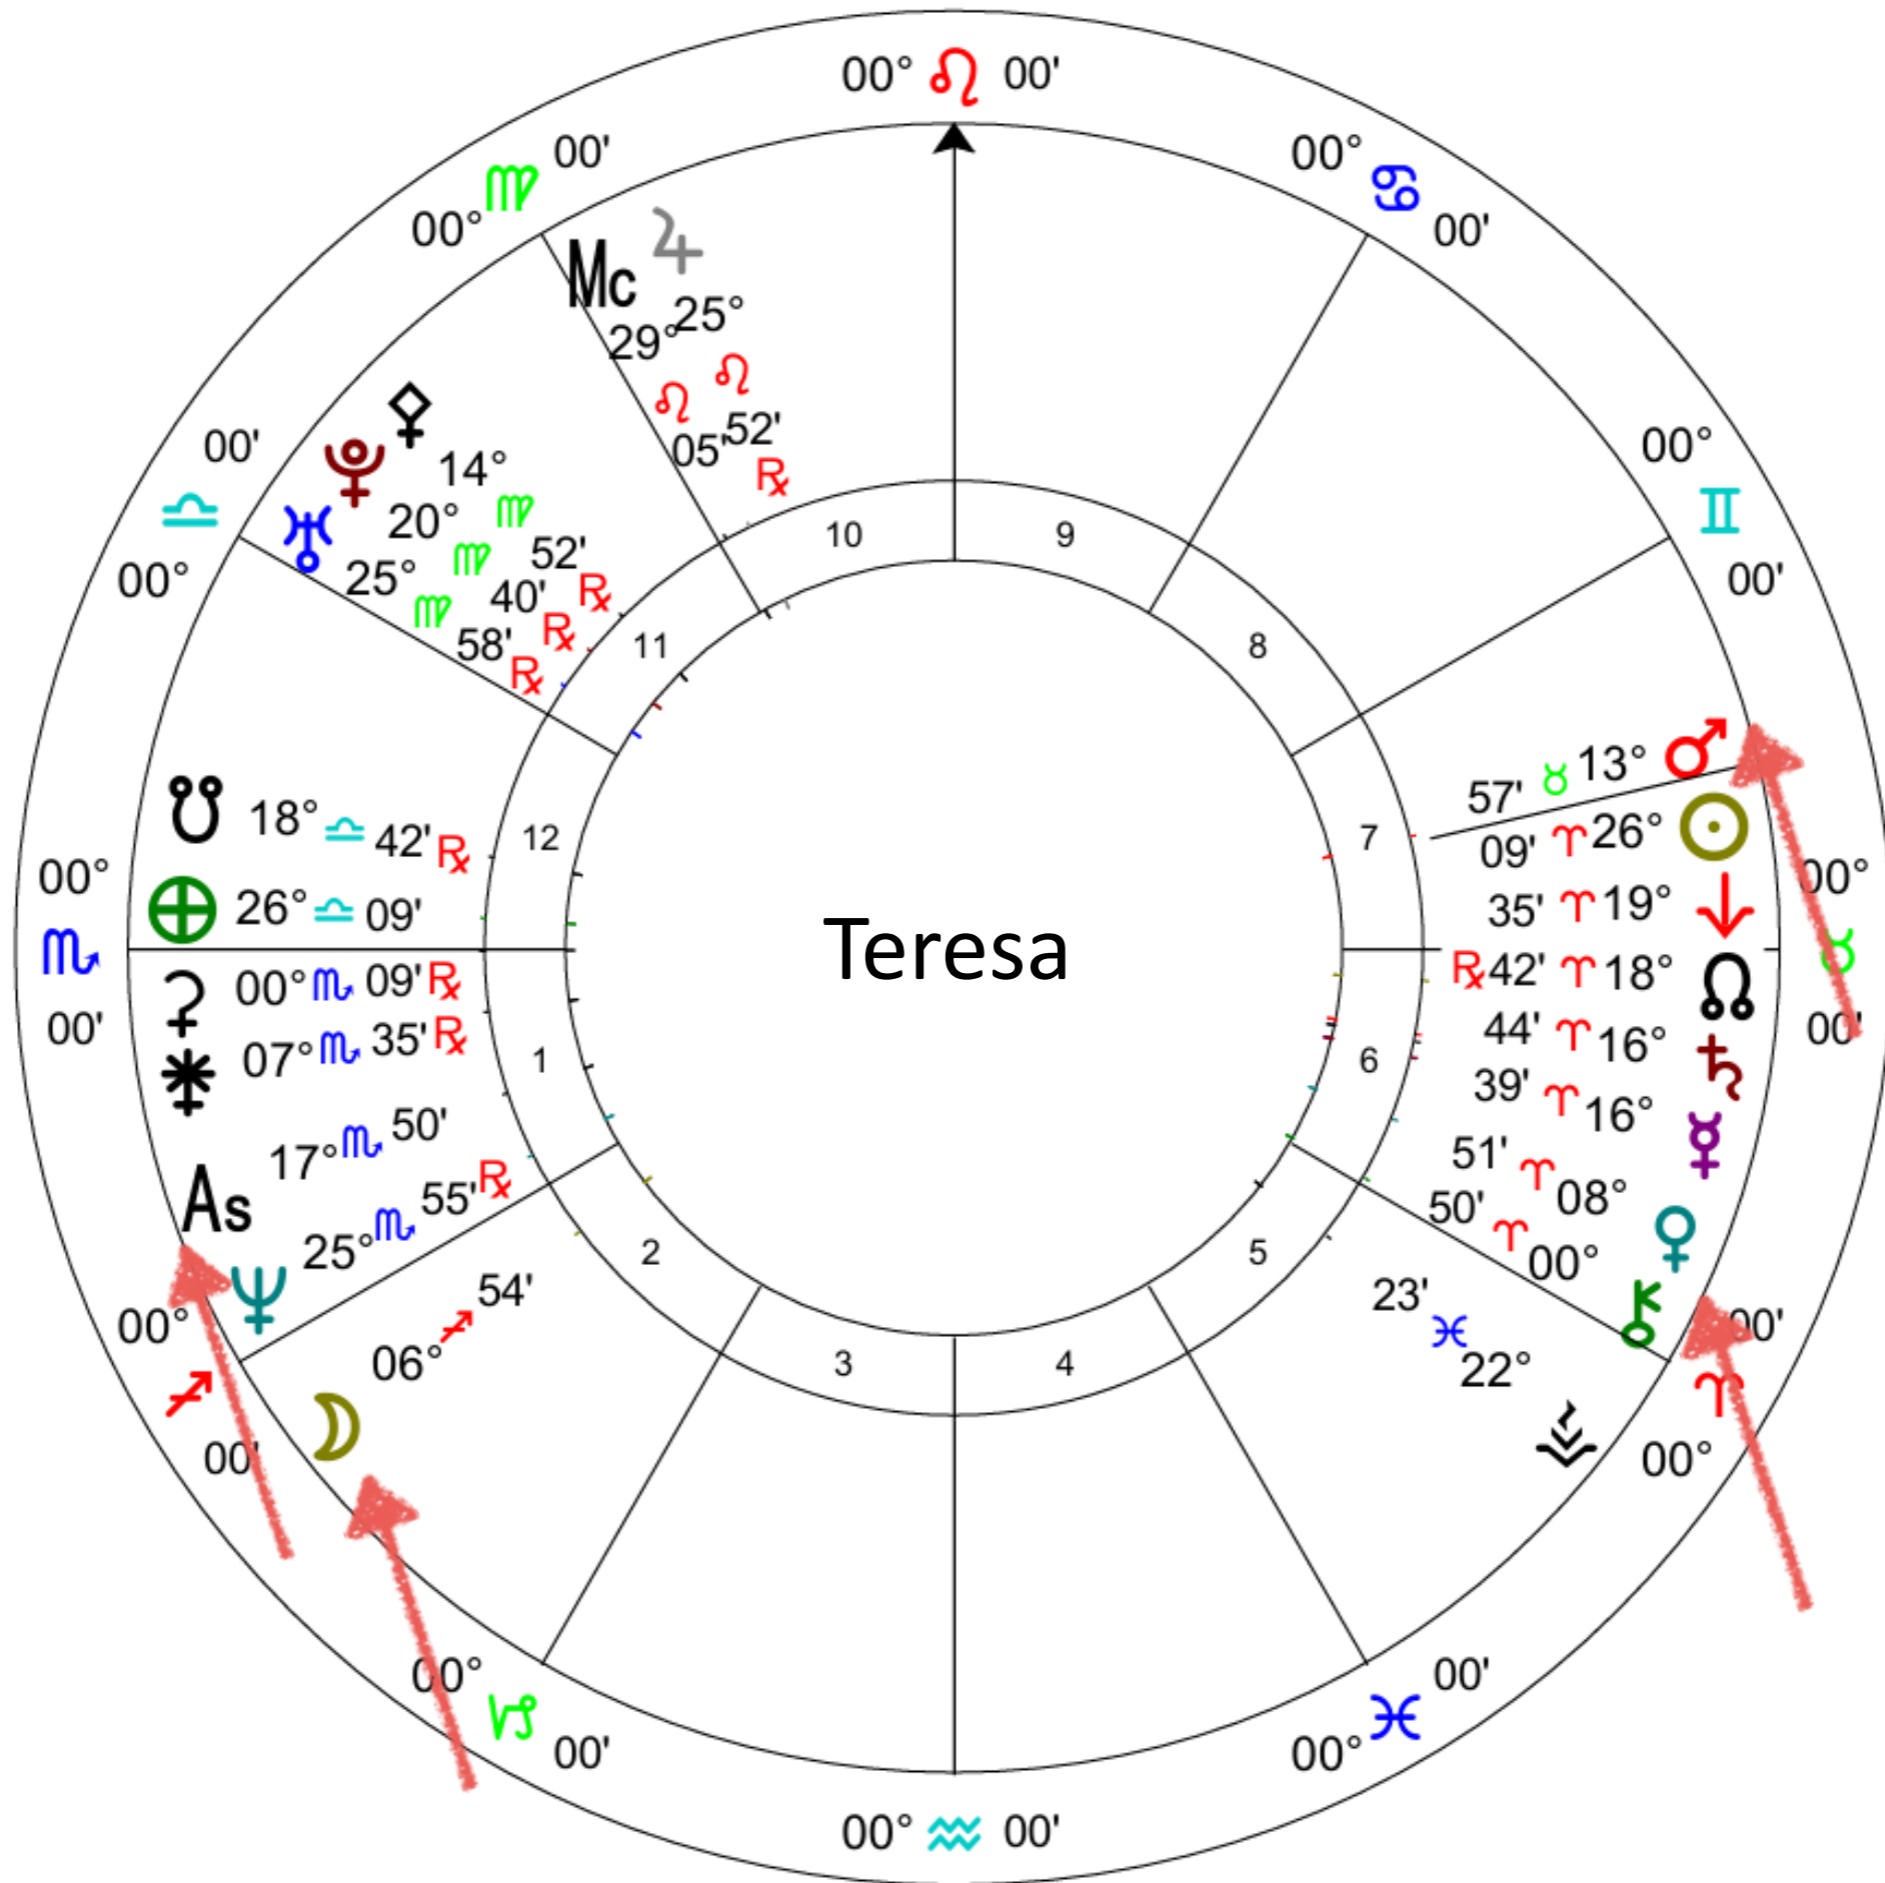

Message from Your Moon Archetype

Moon

Your Past Training

Rising Sign

Ascendant - On The Horizon
New Focus of Overall Life Purpose

Neetu

Lisa

As

Mc

Message from Your Rising Sign Archetype

Rising Sign

Ascendant - On The Horizon
New Focus of Overall Life Purpose

Jupiter

Fastest Path to Rising Sign

Neetu

Message from Your Jupiter Archetype