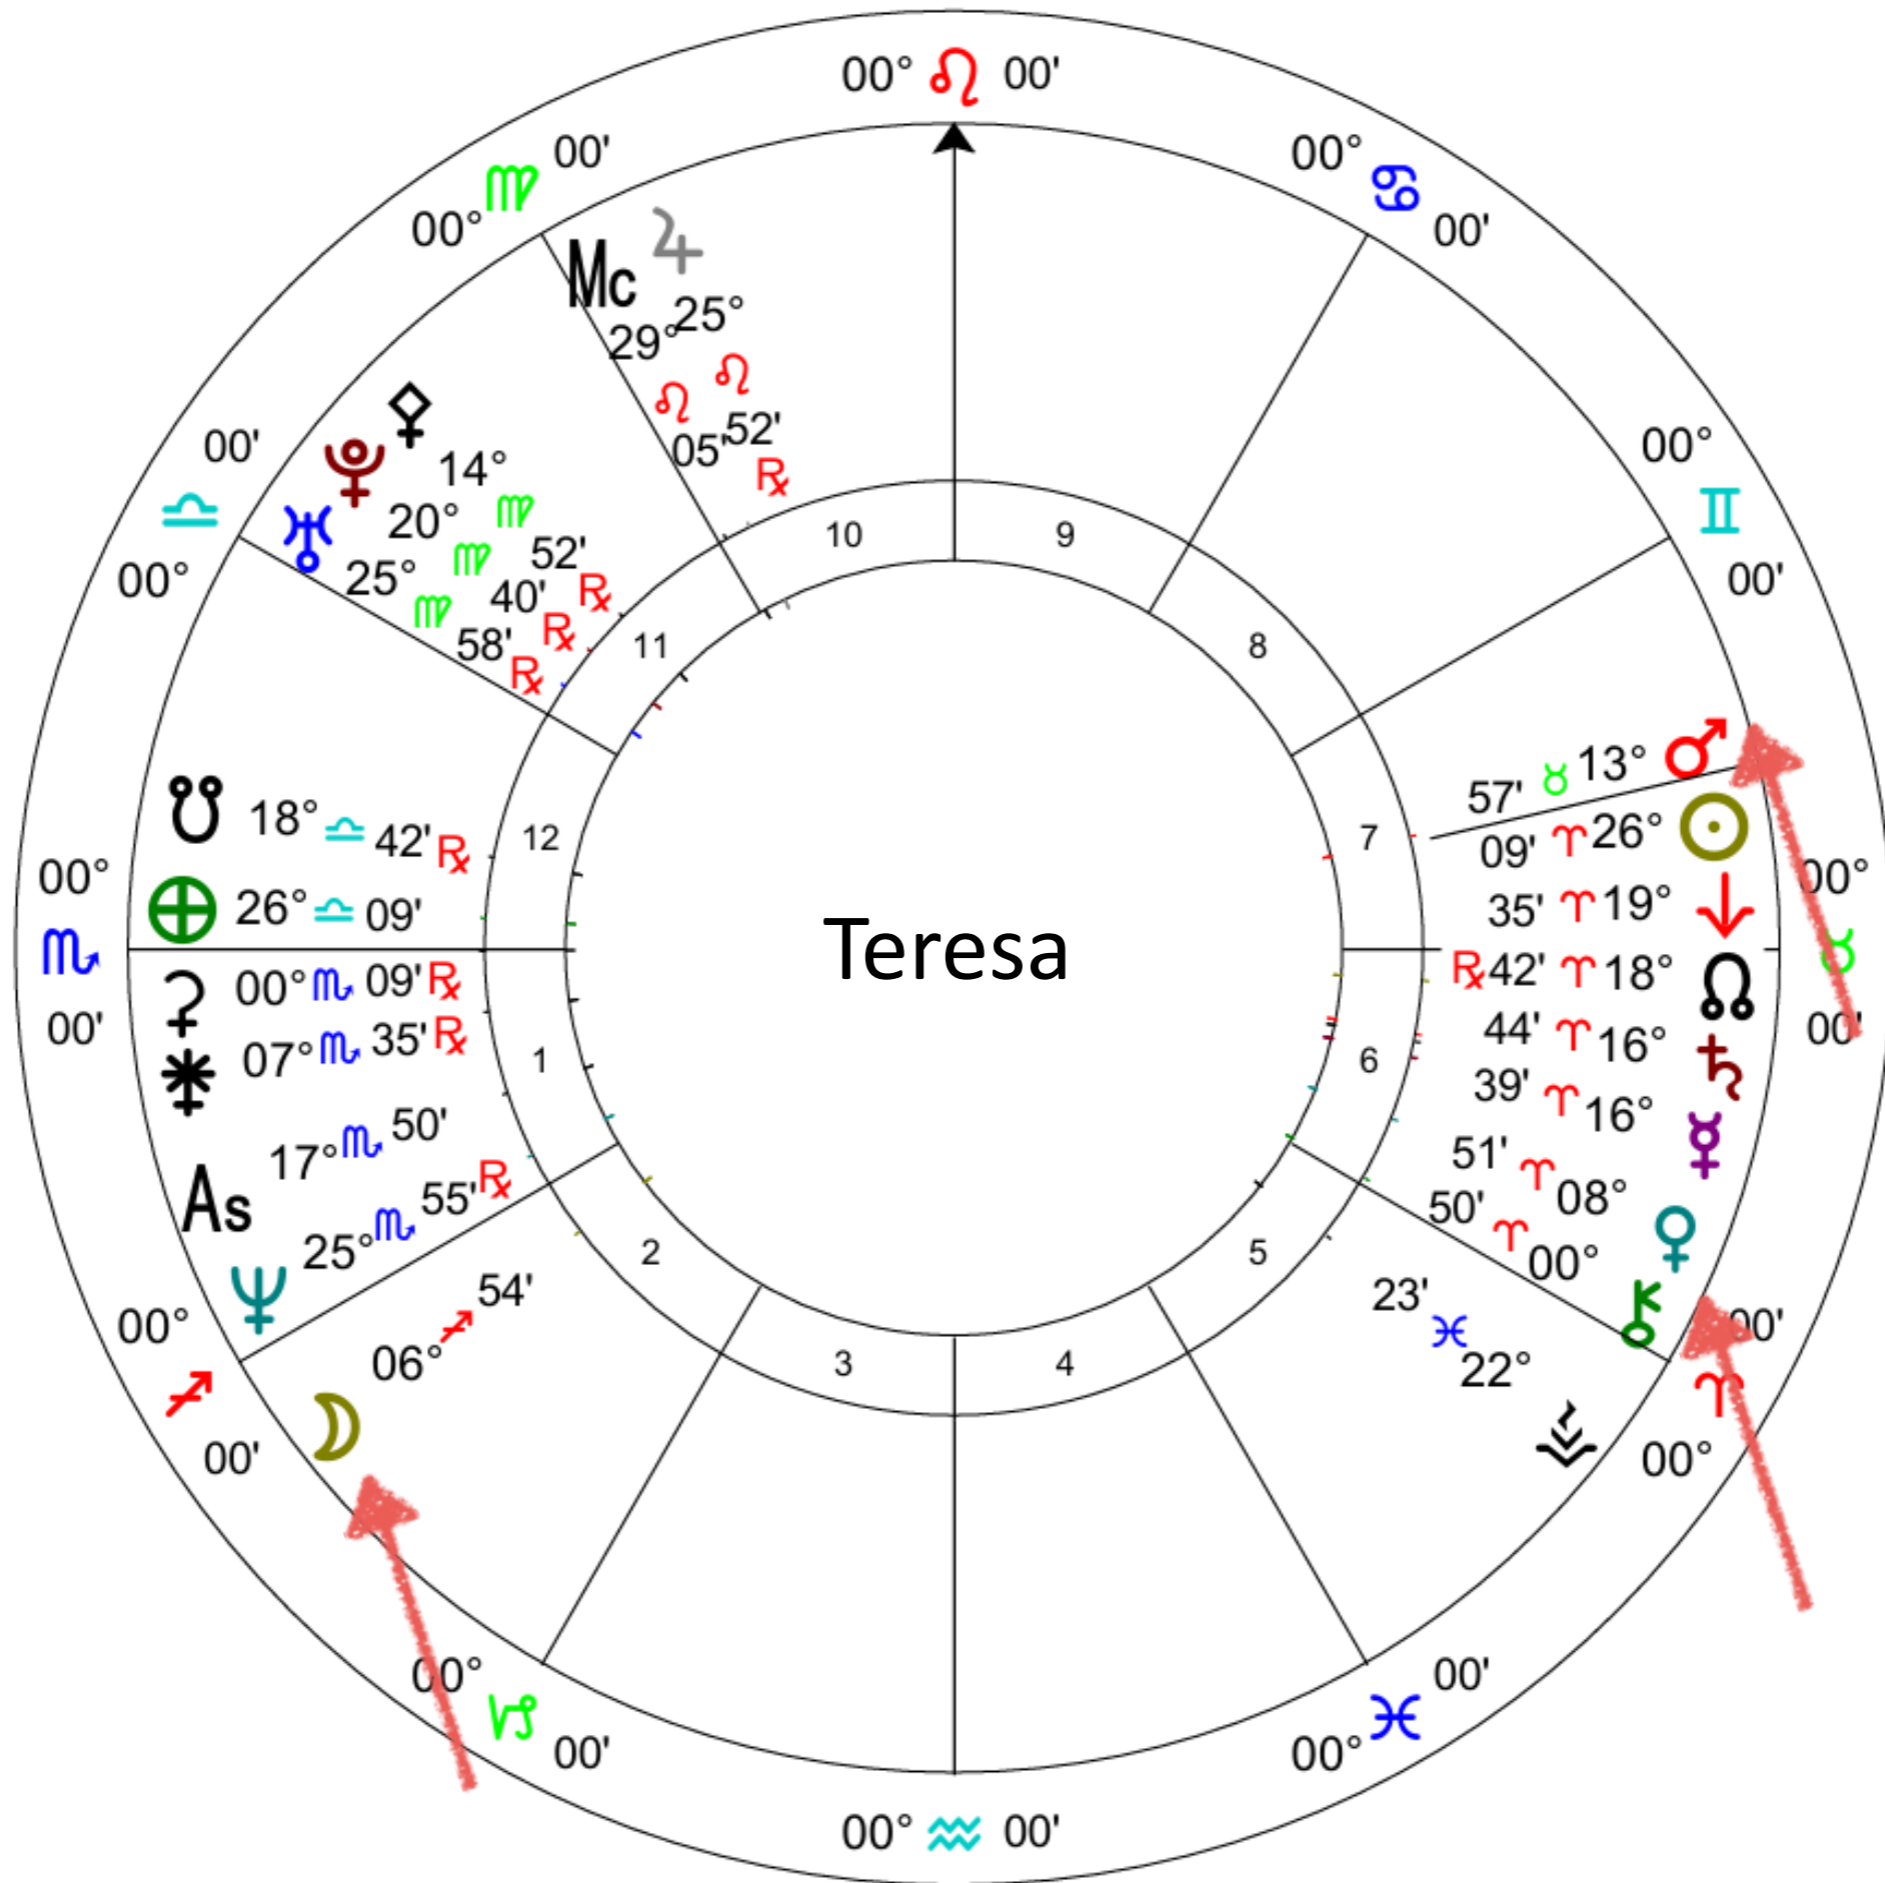

Message from Your Venus Archetype

Message from Your Mars Archetype

Mars

Masculine Self

Journal with Both Archetypes

How well are they dancing together with creation?

Moon

Your Past Training

Message from Your Moon Archetype

Moon

Your Past Training

Rising Sign

Ascendant - On The Horizon
New Focus of Overall Life Purpose

Neetu

Lisa

As