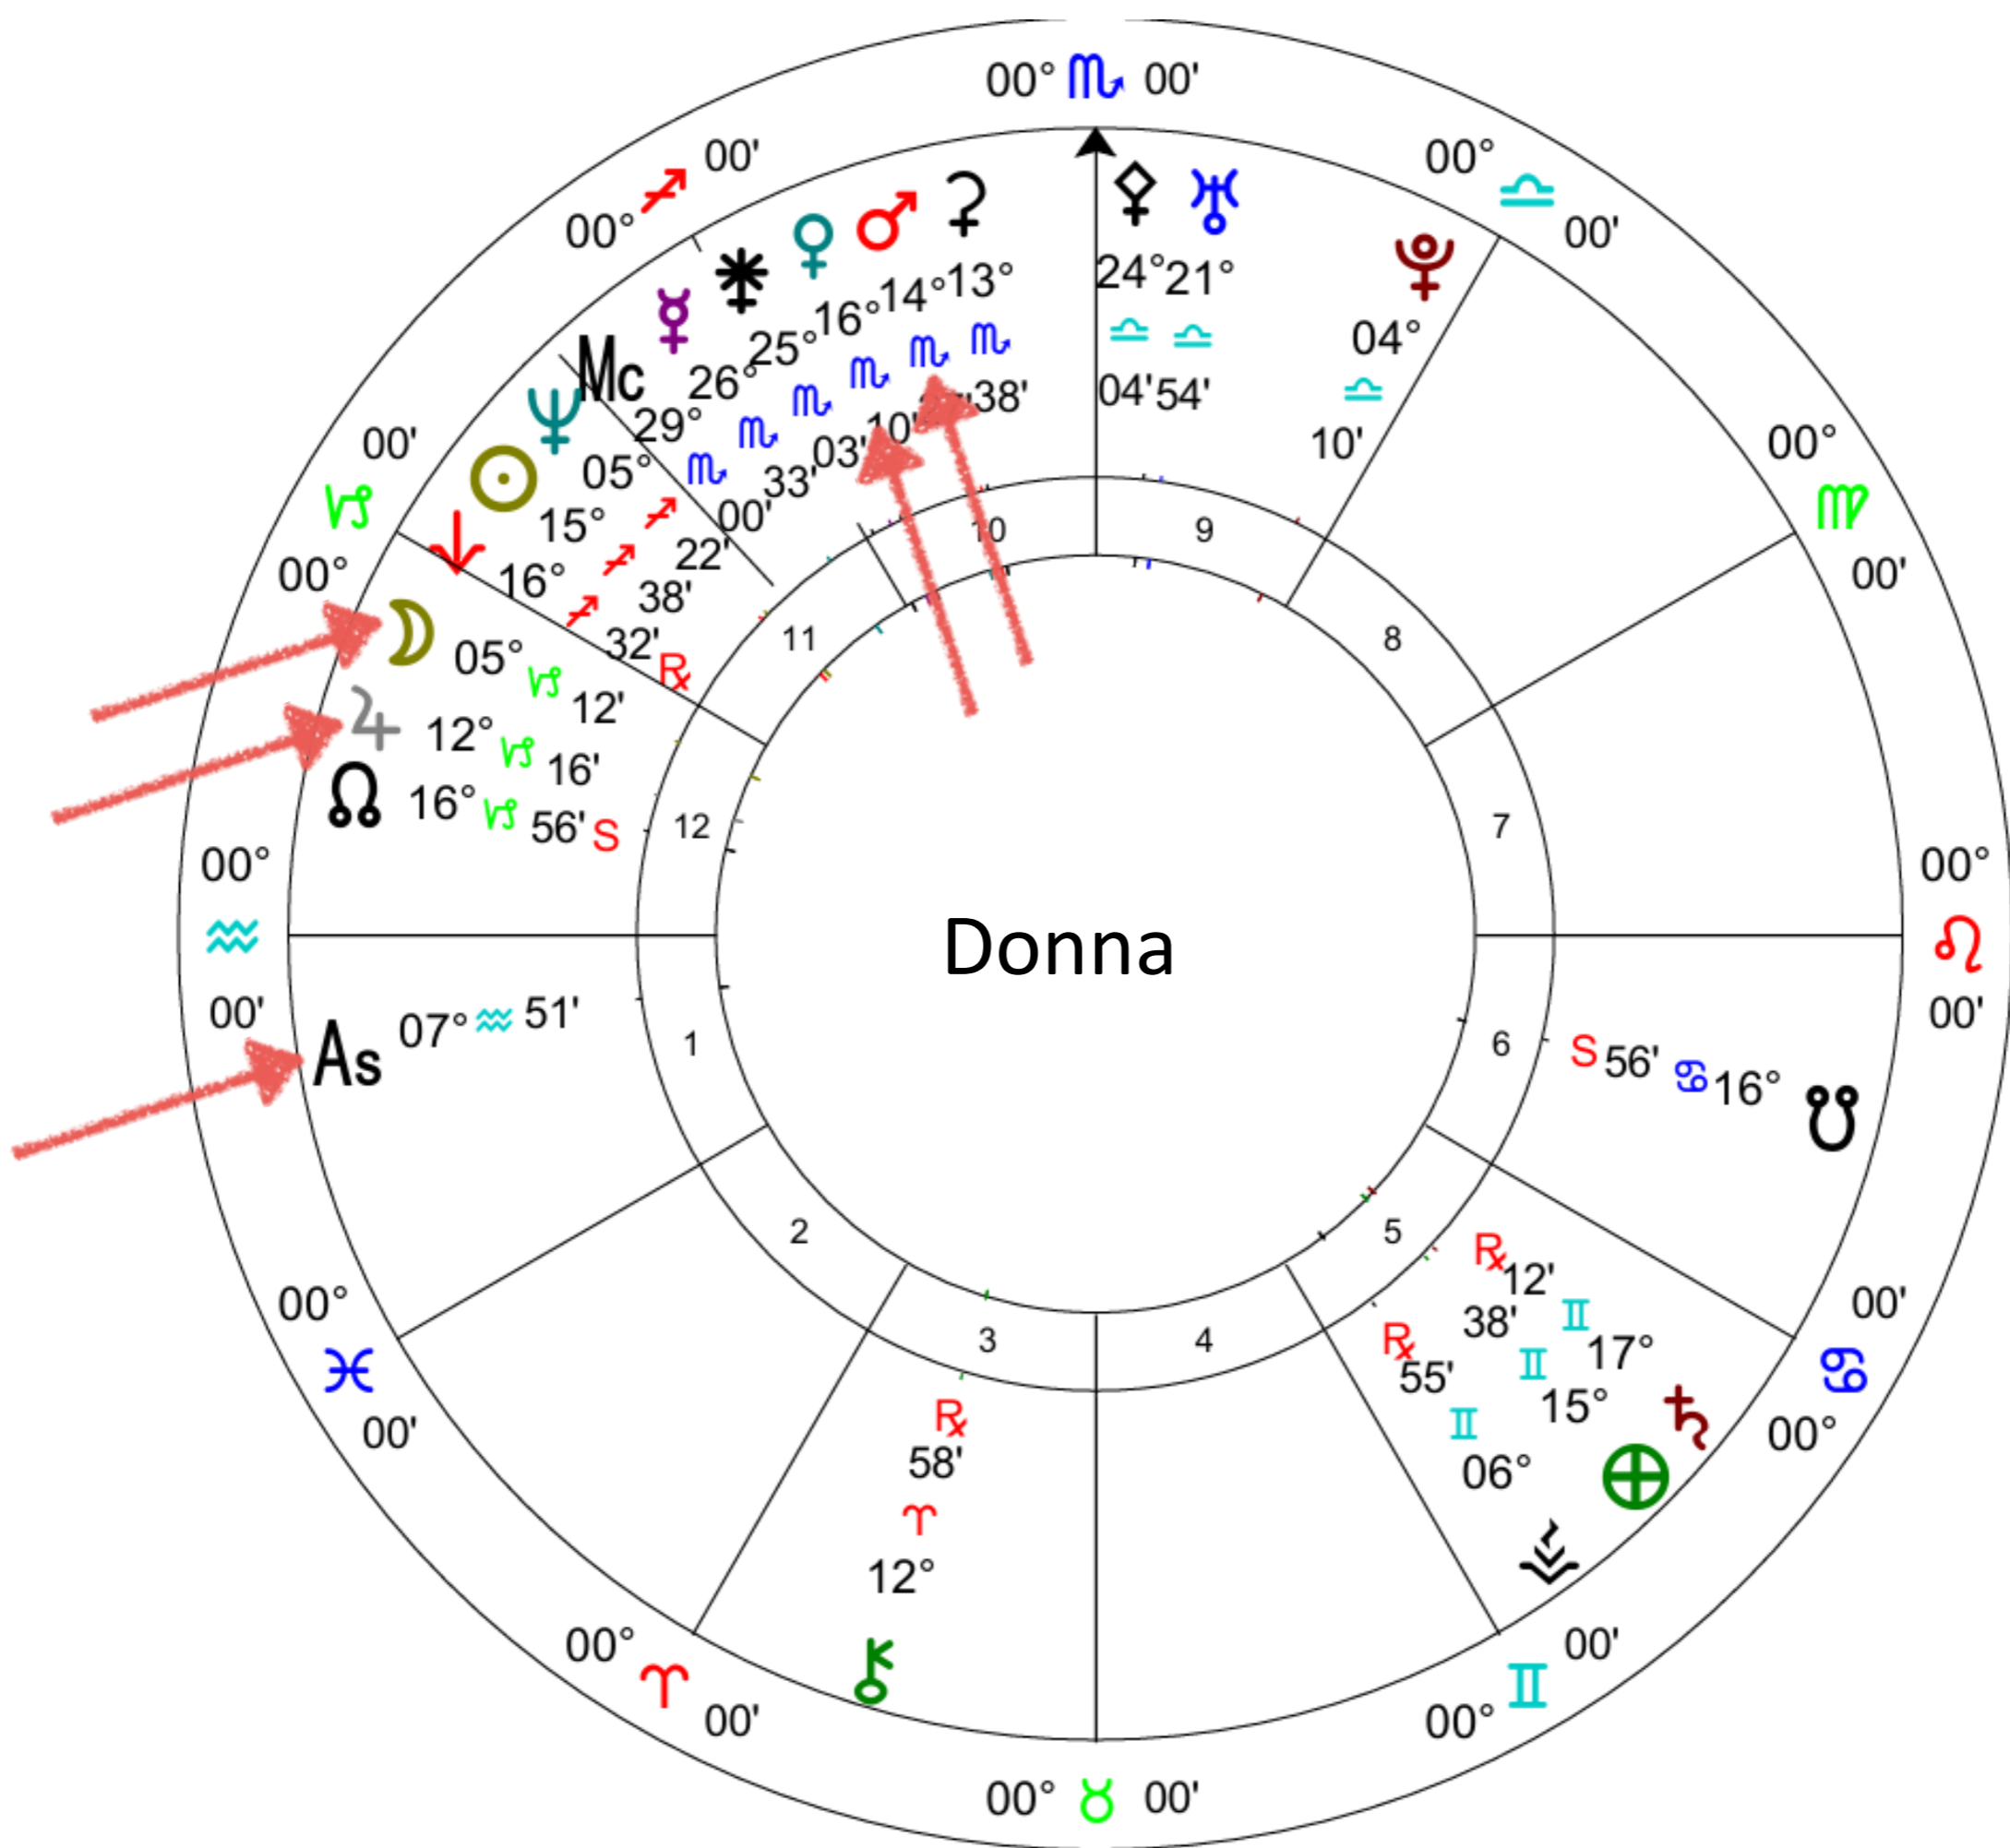

Mc

Message from Your Rising Sign Archetype

Rising Sign

Ascendant - On The Horizon
New Focus of Overall Life Purpose

Jupiter

Fastest Path to Rising Sign

Neetu

Message from Your Jupiter Archetype