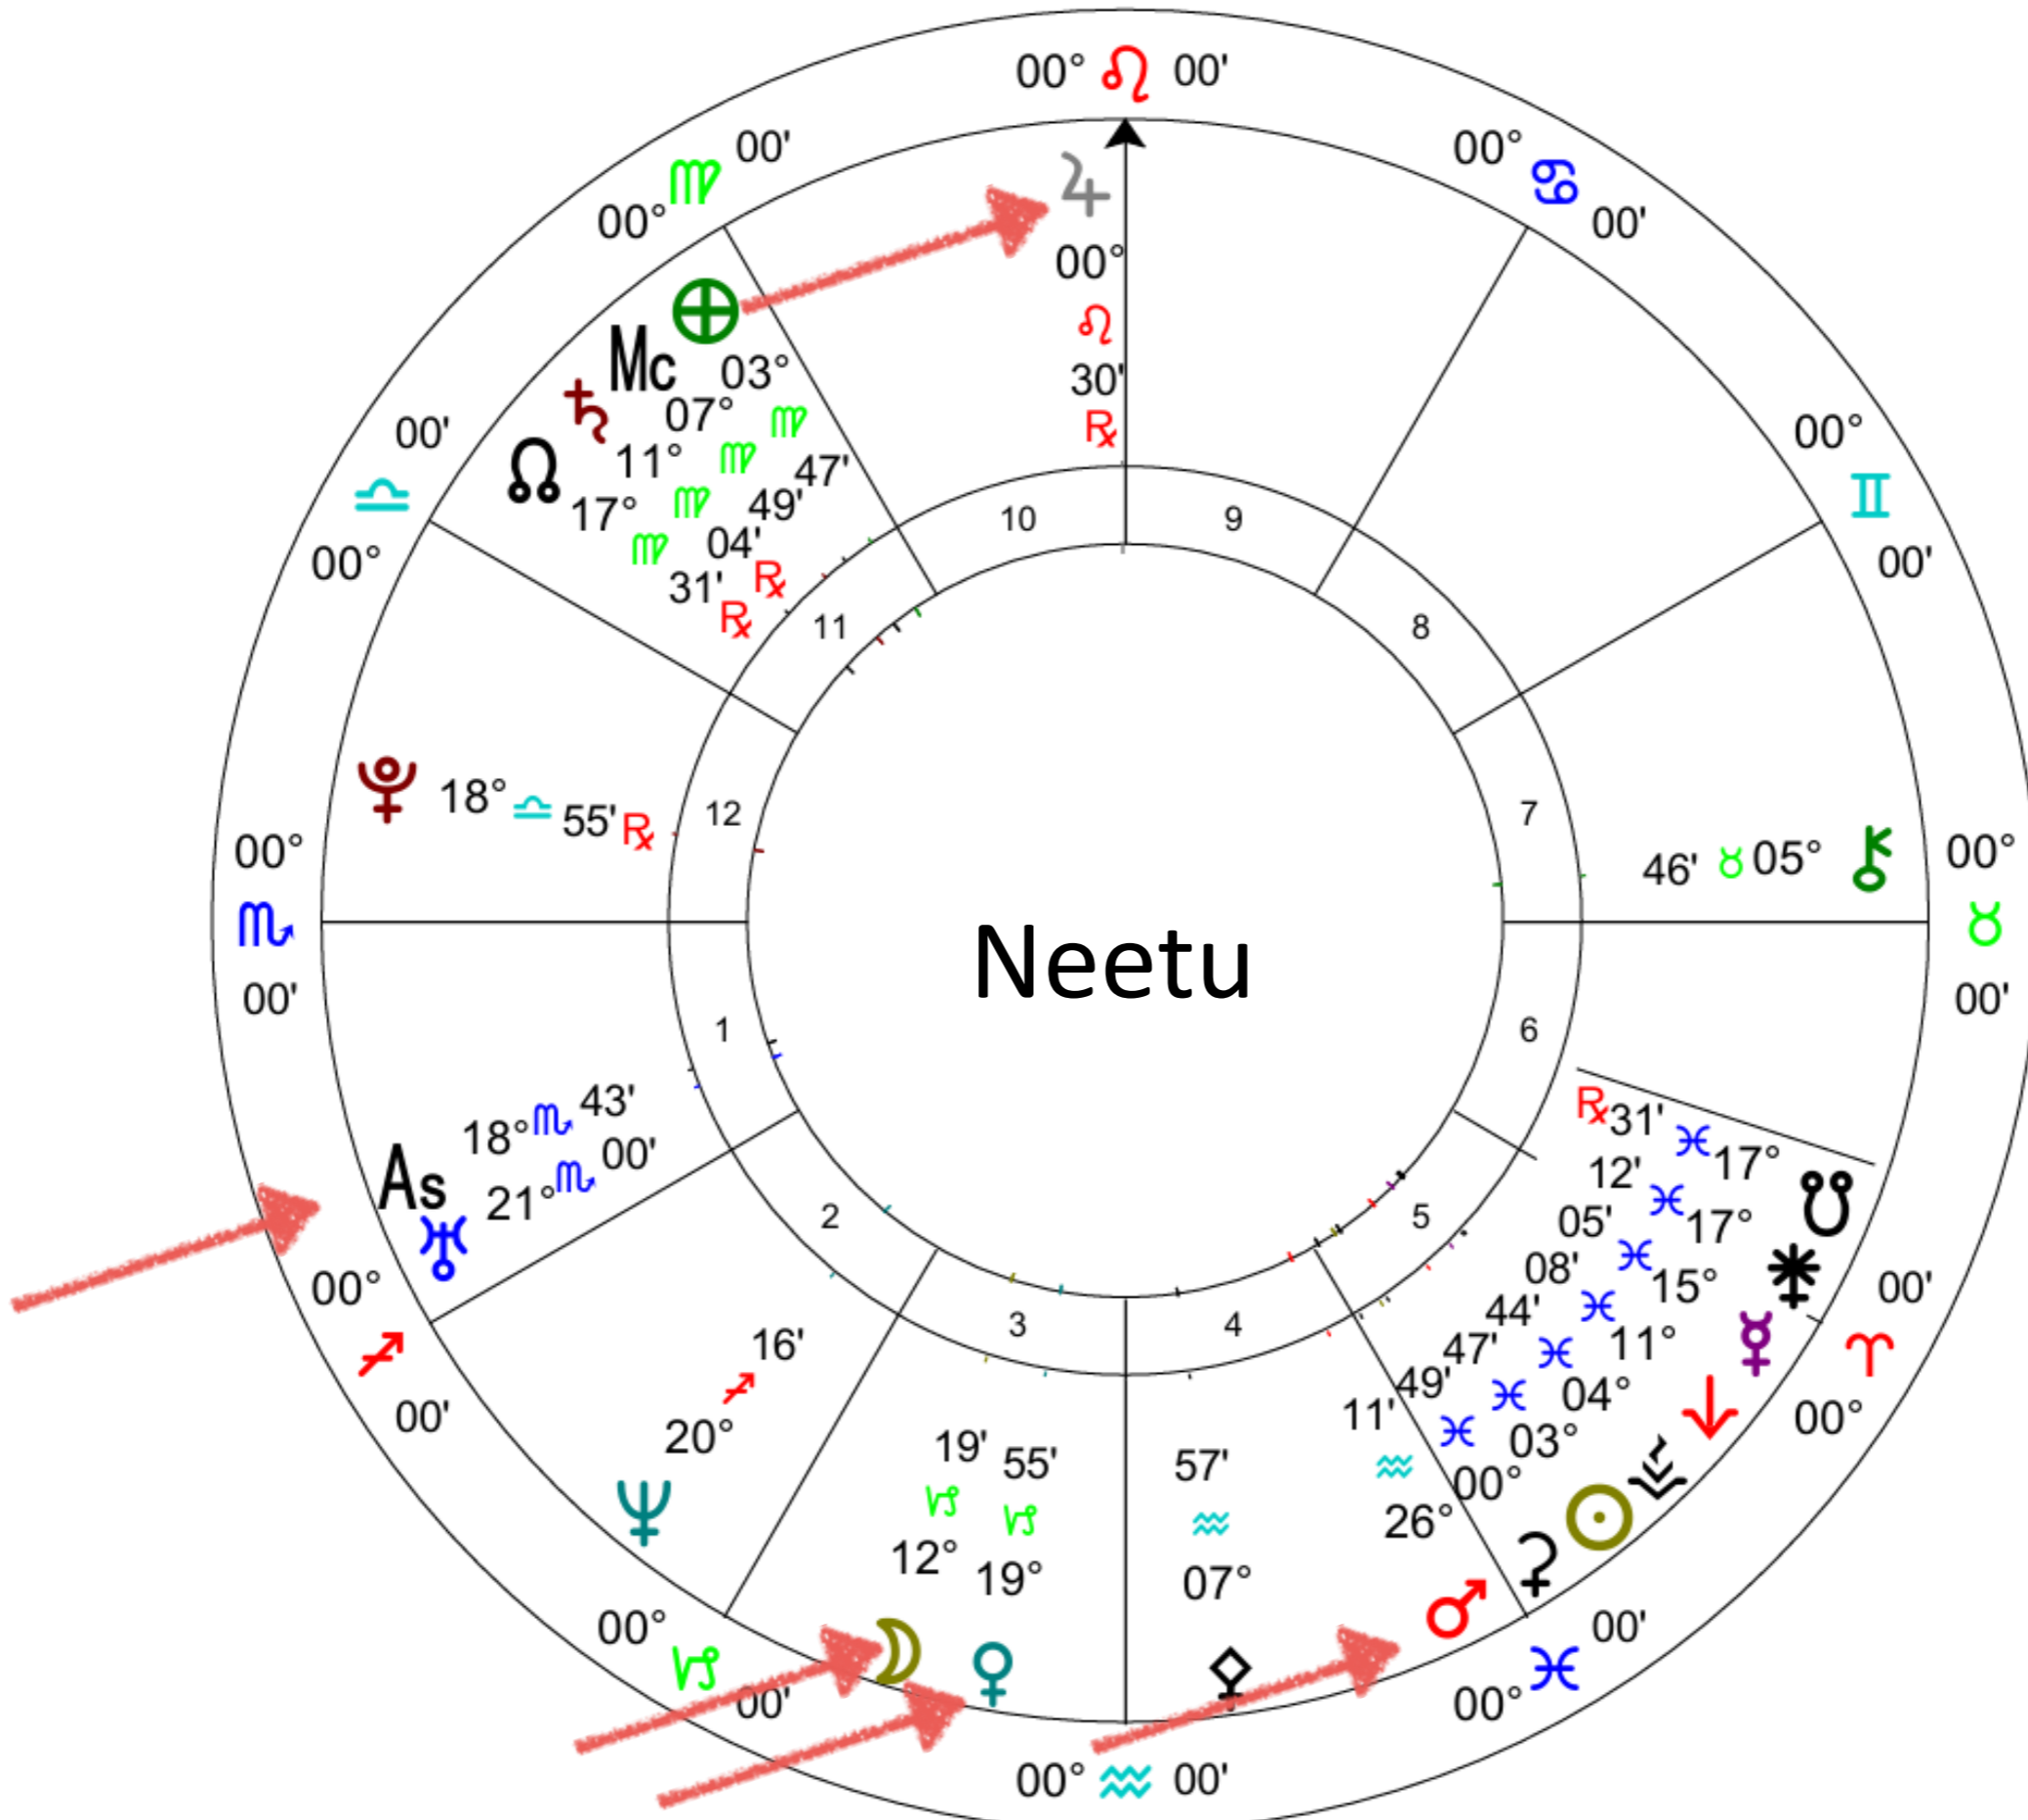

Mc

Message from Your Rising Sign Archetype

Rising Sign

Ascendant - On The Horizon
New Focus of Overall Life Purpose

Jupiter

Fastest Path to Rising Sign

Neetu

Message from Your Jupiter Archetype