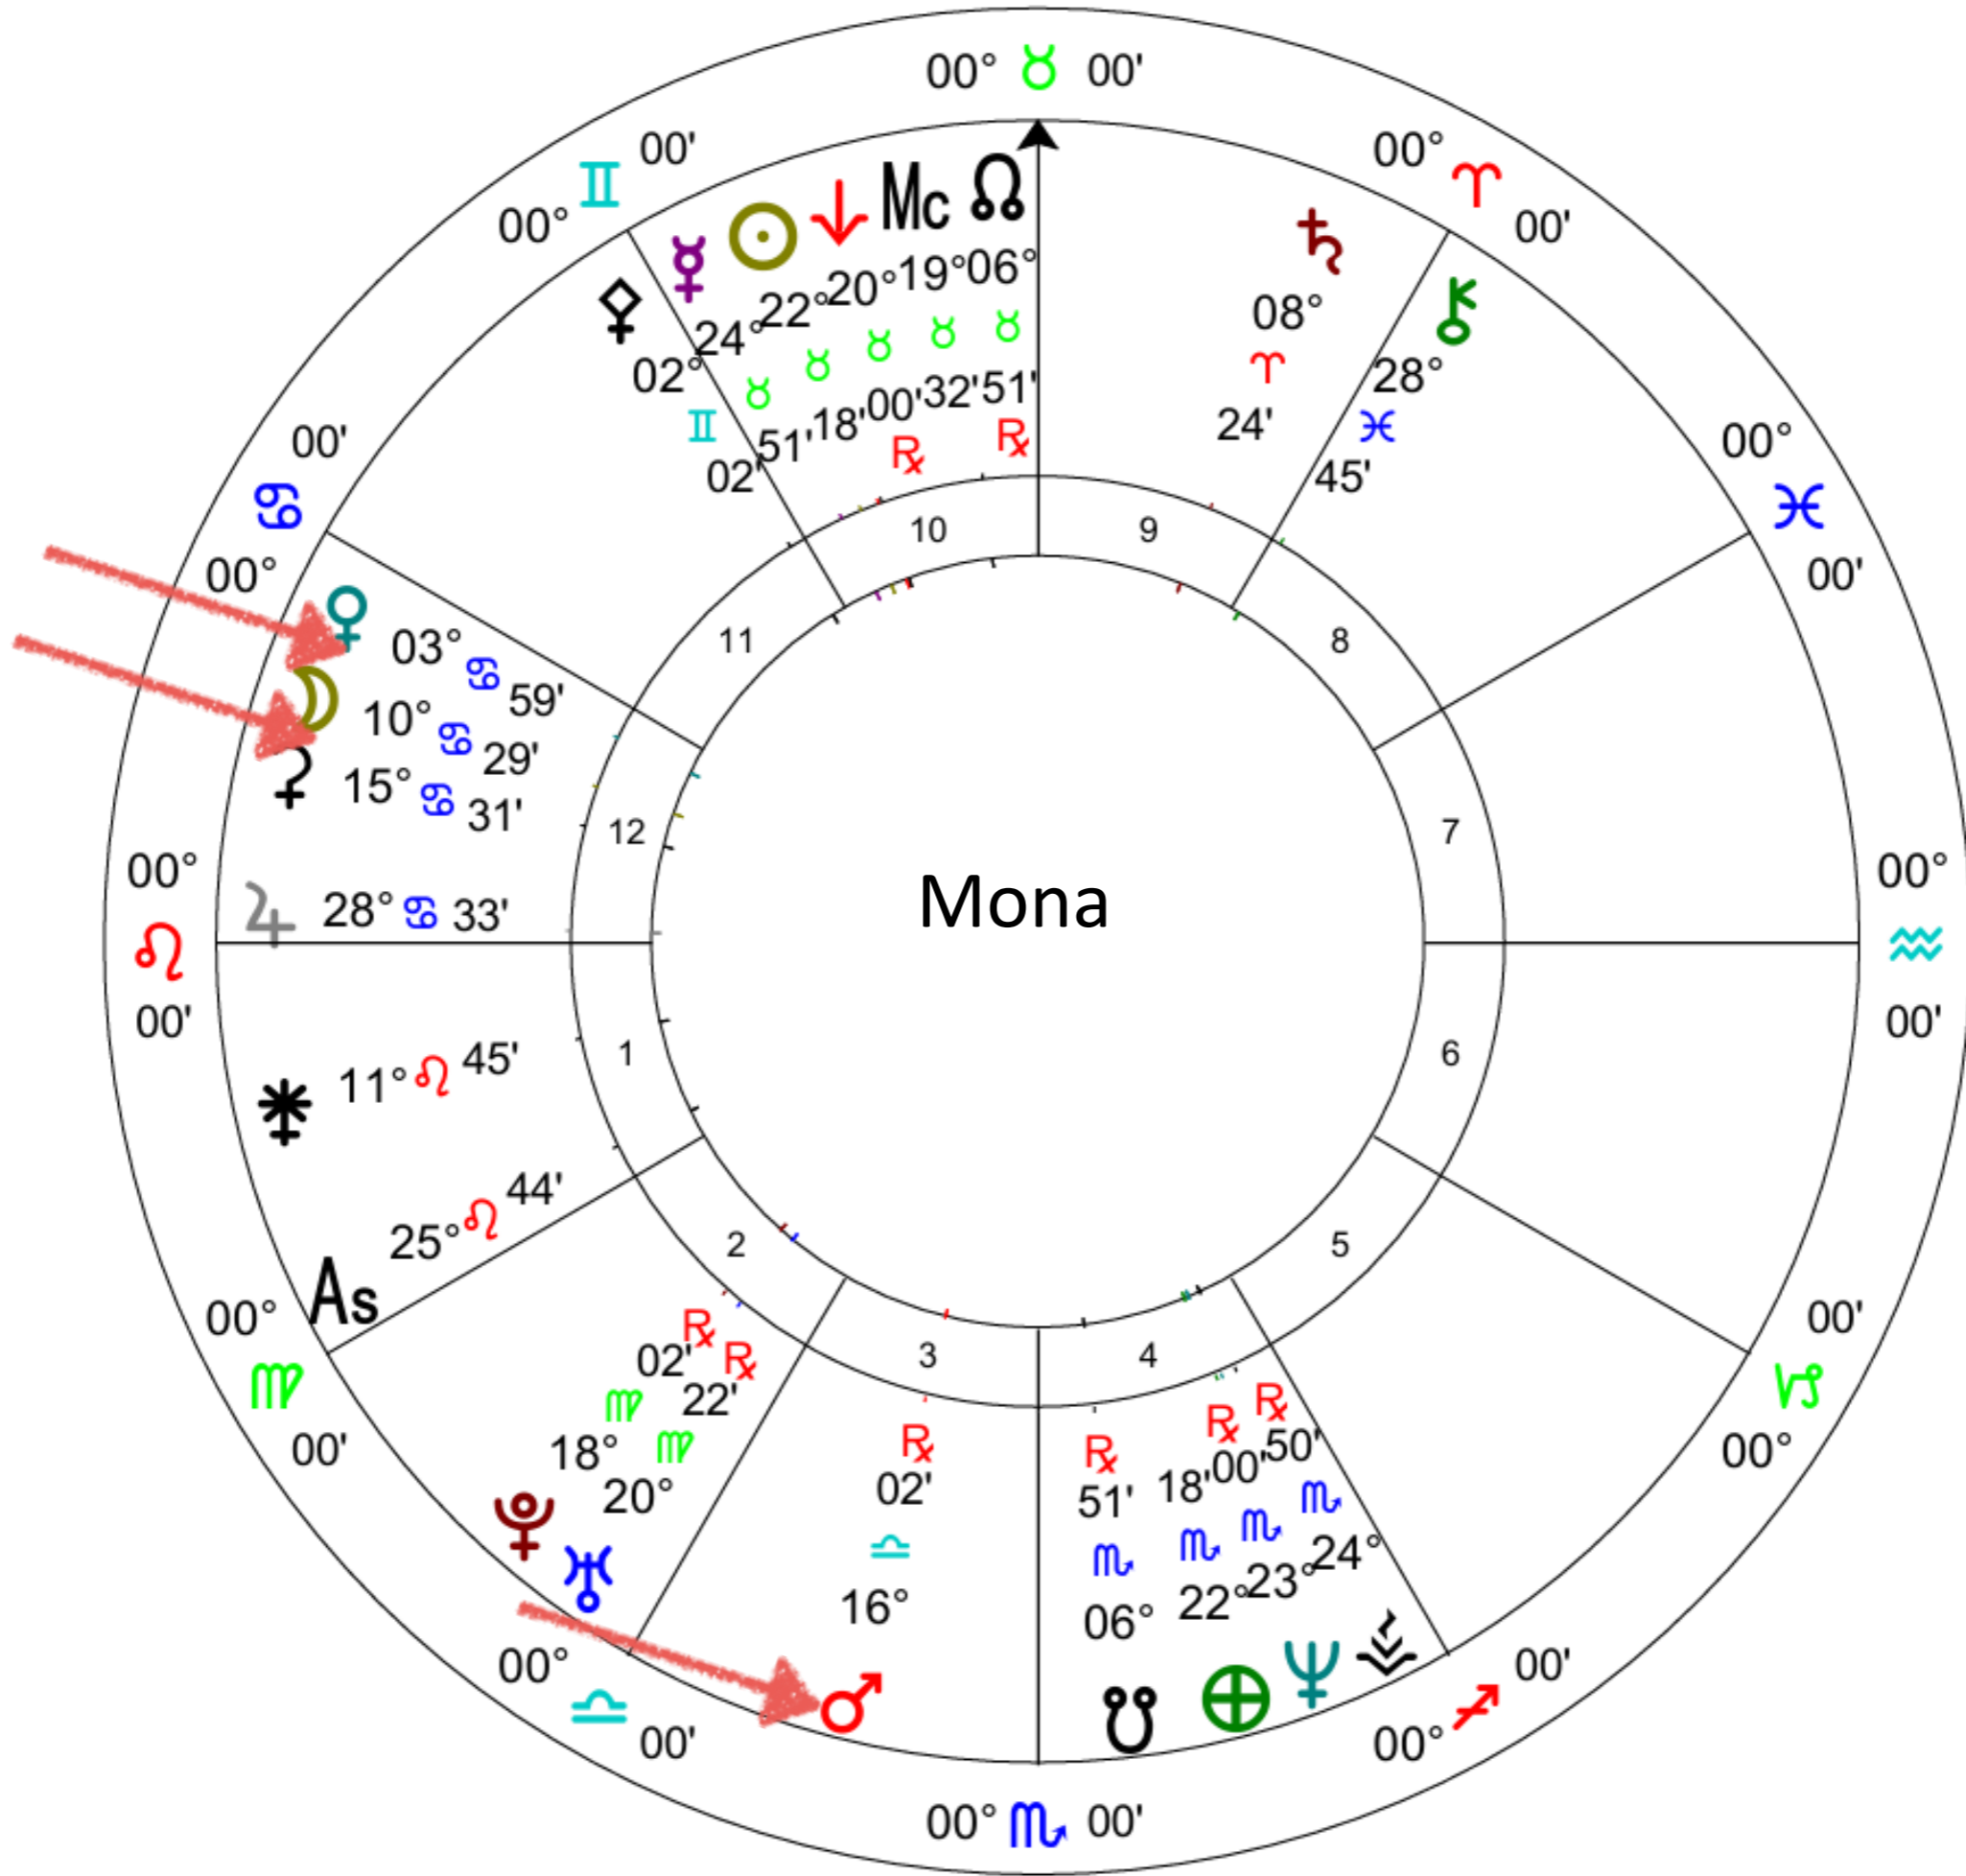

Message from Your Venus Archetype

Message from Your Mars Archetype

Mars

Masculine Self

Journal with Both Archetypes

How well are they dancing together with creation?

Moon

Your Past Training

Message from Your Moon Archetype

Moon

Your Past Training

Rising Sign

Ascendant - On The Horizon
New Focus of Overall Life Purpose

Neetu

Lisa

As