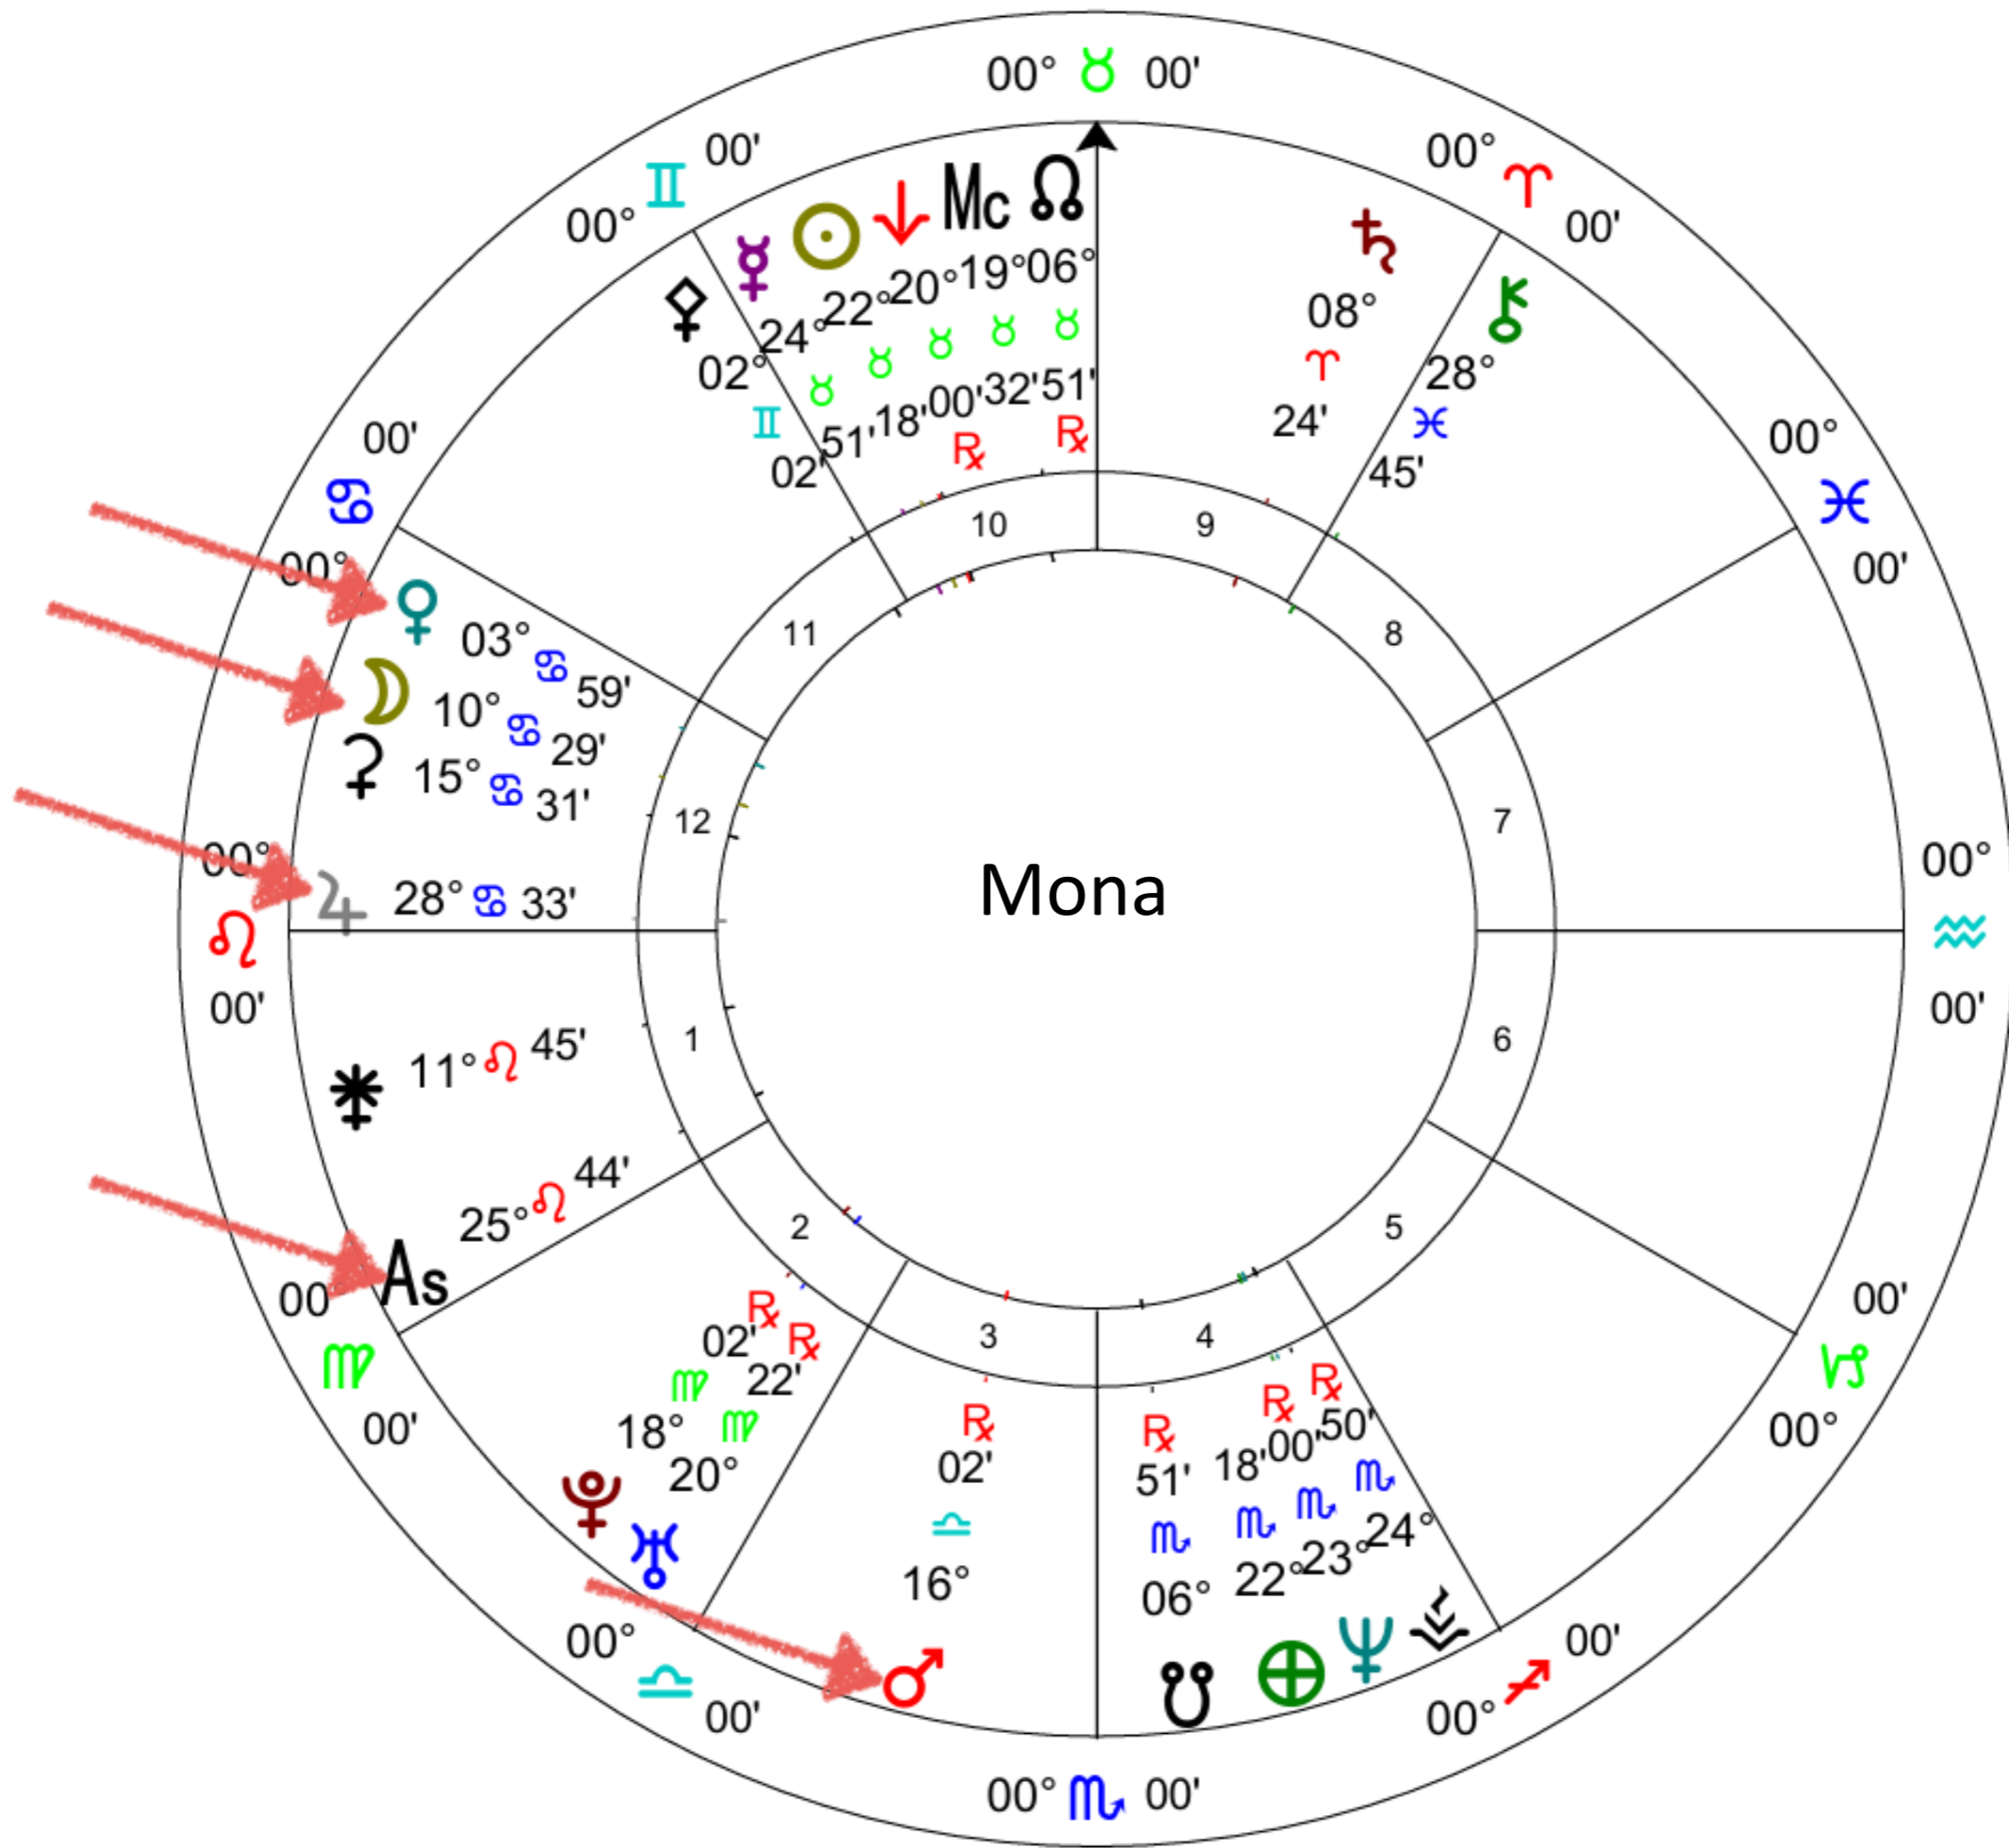

Message from Your Moon Archetype

Moon

Your Past Training

Rising Sign

Ascendant - On The Horizon
New Focus of Overall Life Purpose

Neetu

Lisa

As

Mc

Message from Your Rising Sign Archetype

Rising Sign

Ascendant - On The Horizon
New Focus of Overall Life Purpose

Jupiter

Fastest Path to Rising Sign

Neetu

Message from Your Jupiter Archetype