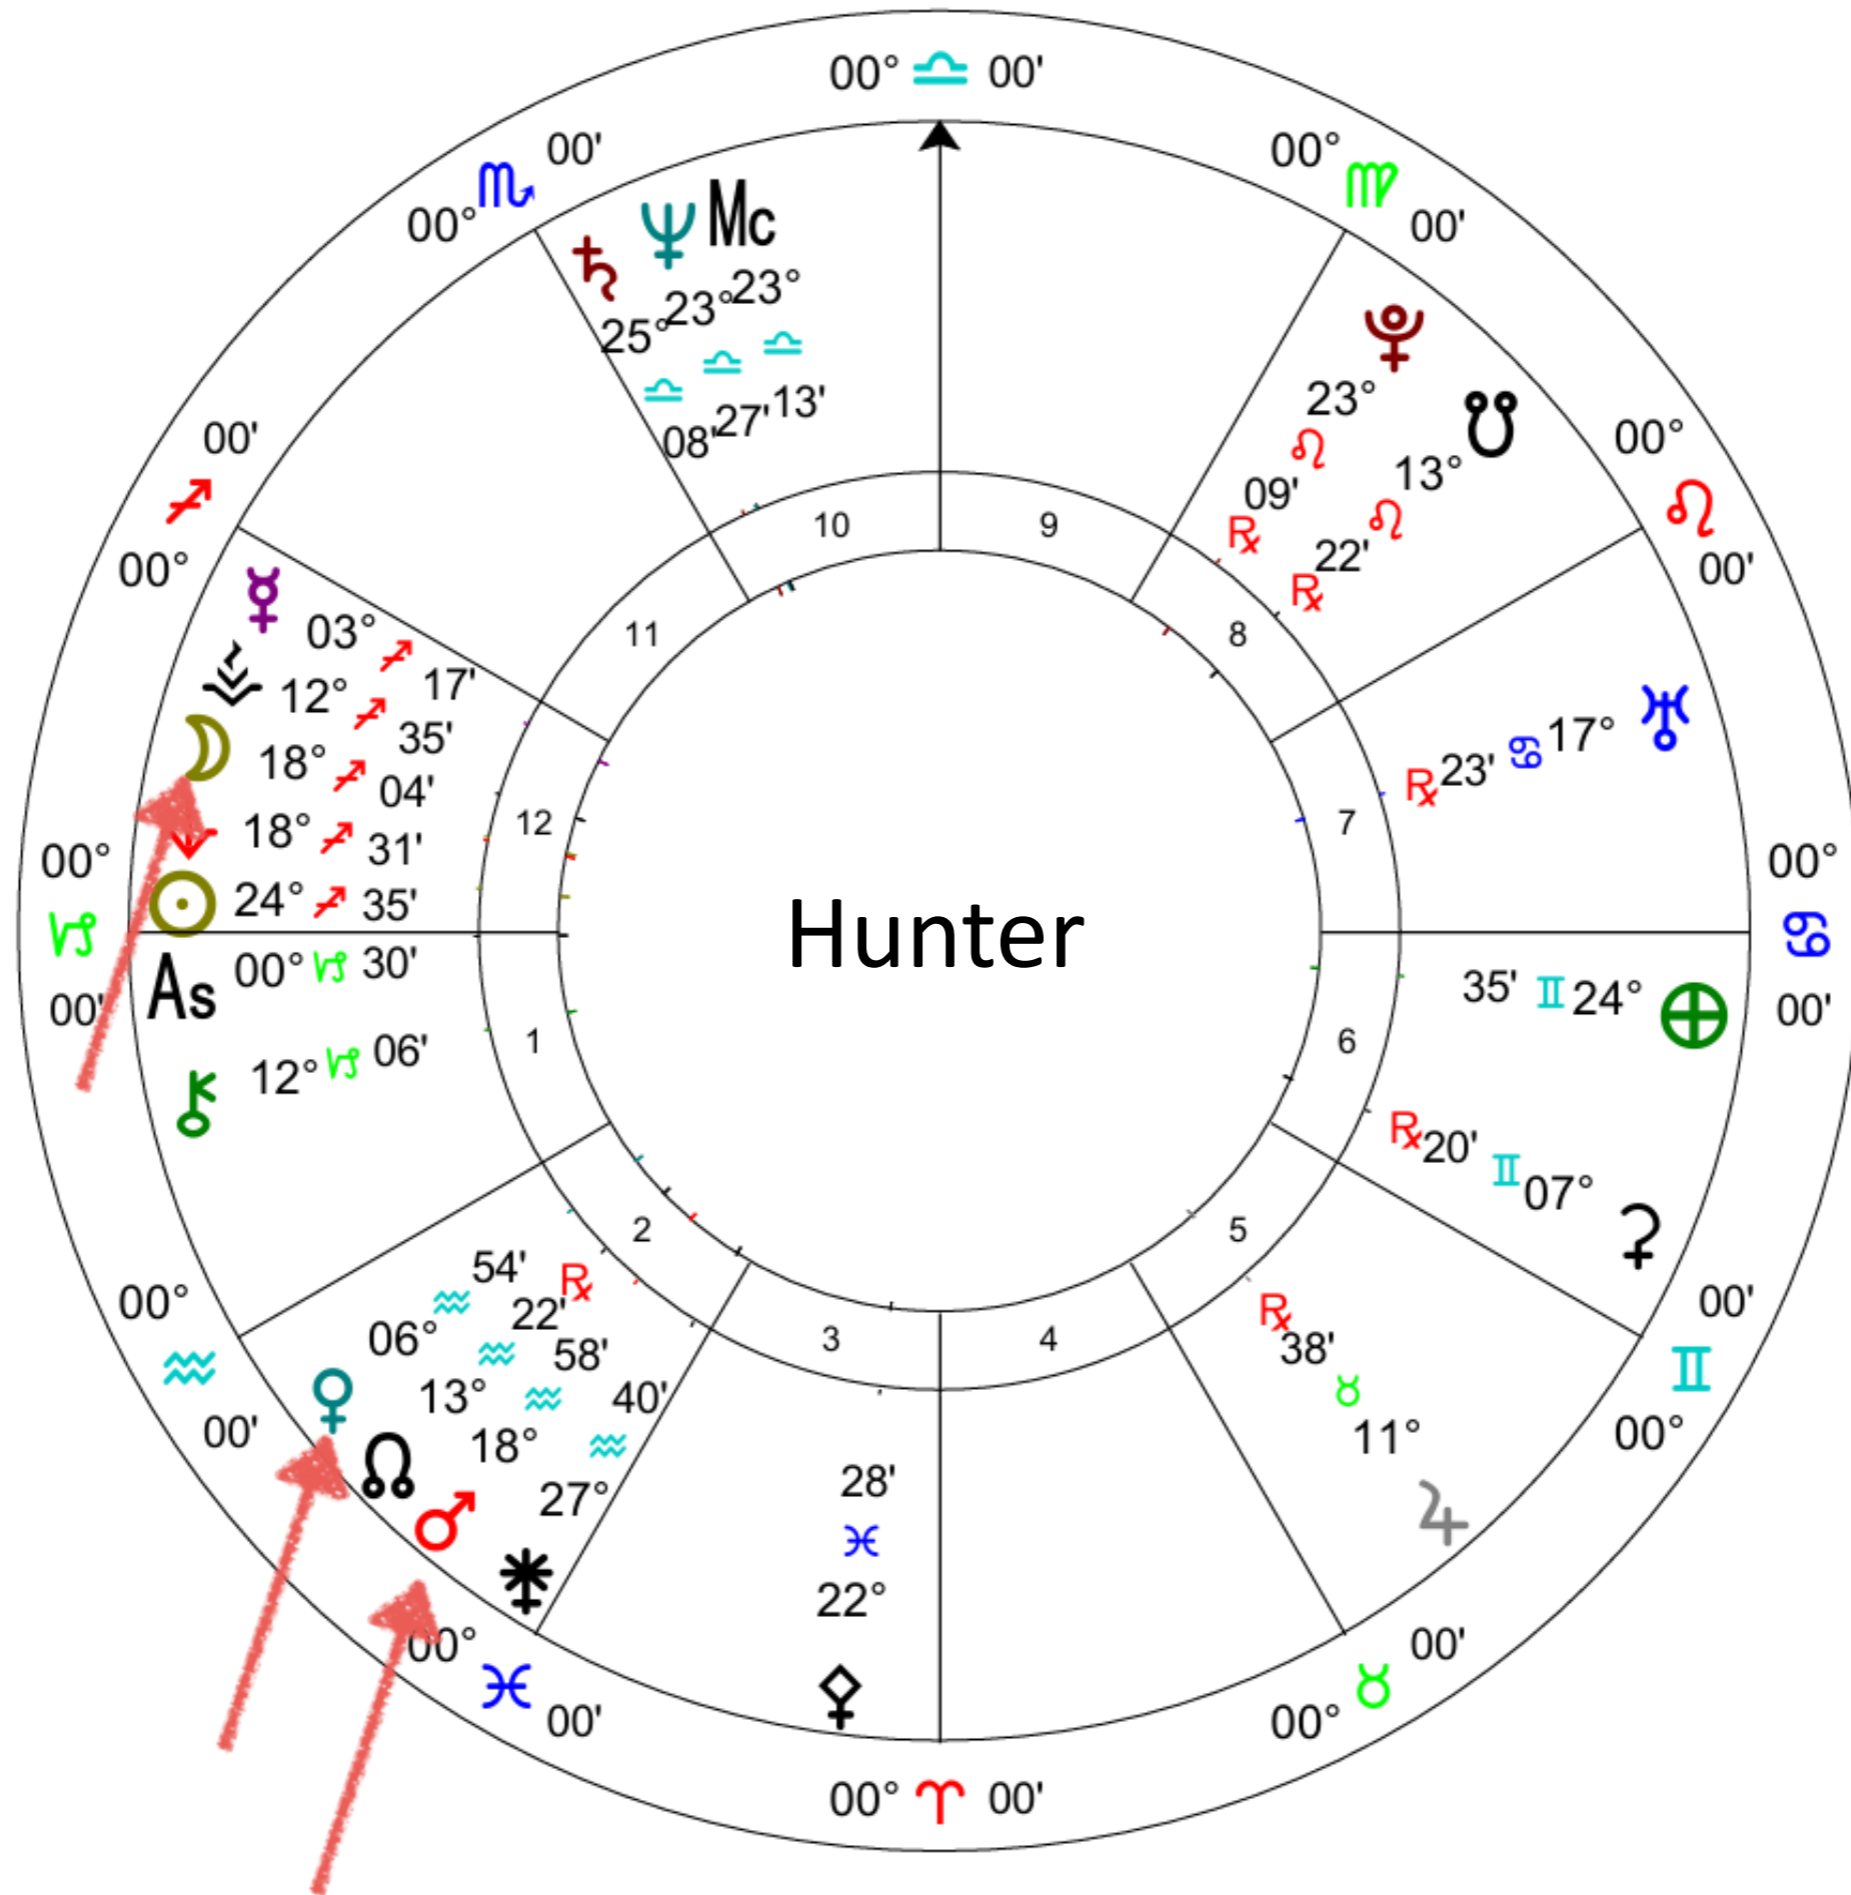

Message from Your Venus Archetype

Message from Your Mars Archetype

Mars

Masculine Self

Journal with Both Archetypes

How well are they dancing together with creation?

Moon

Your Past Training

Message from Your Moon Archetype

Moon

Your Past Training

Rising Sign

Ascendant - On The Horizon
New Focus of Overall Life Purpose

Neetu

Lisa

As