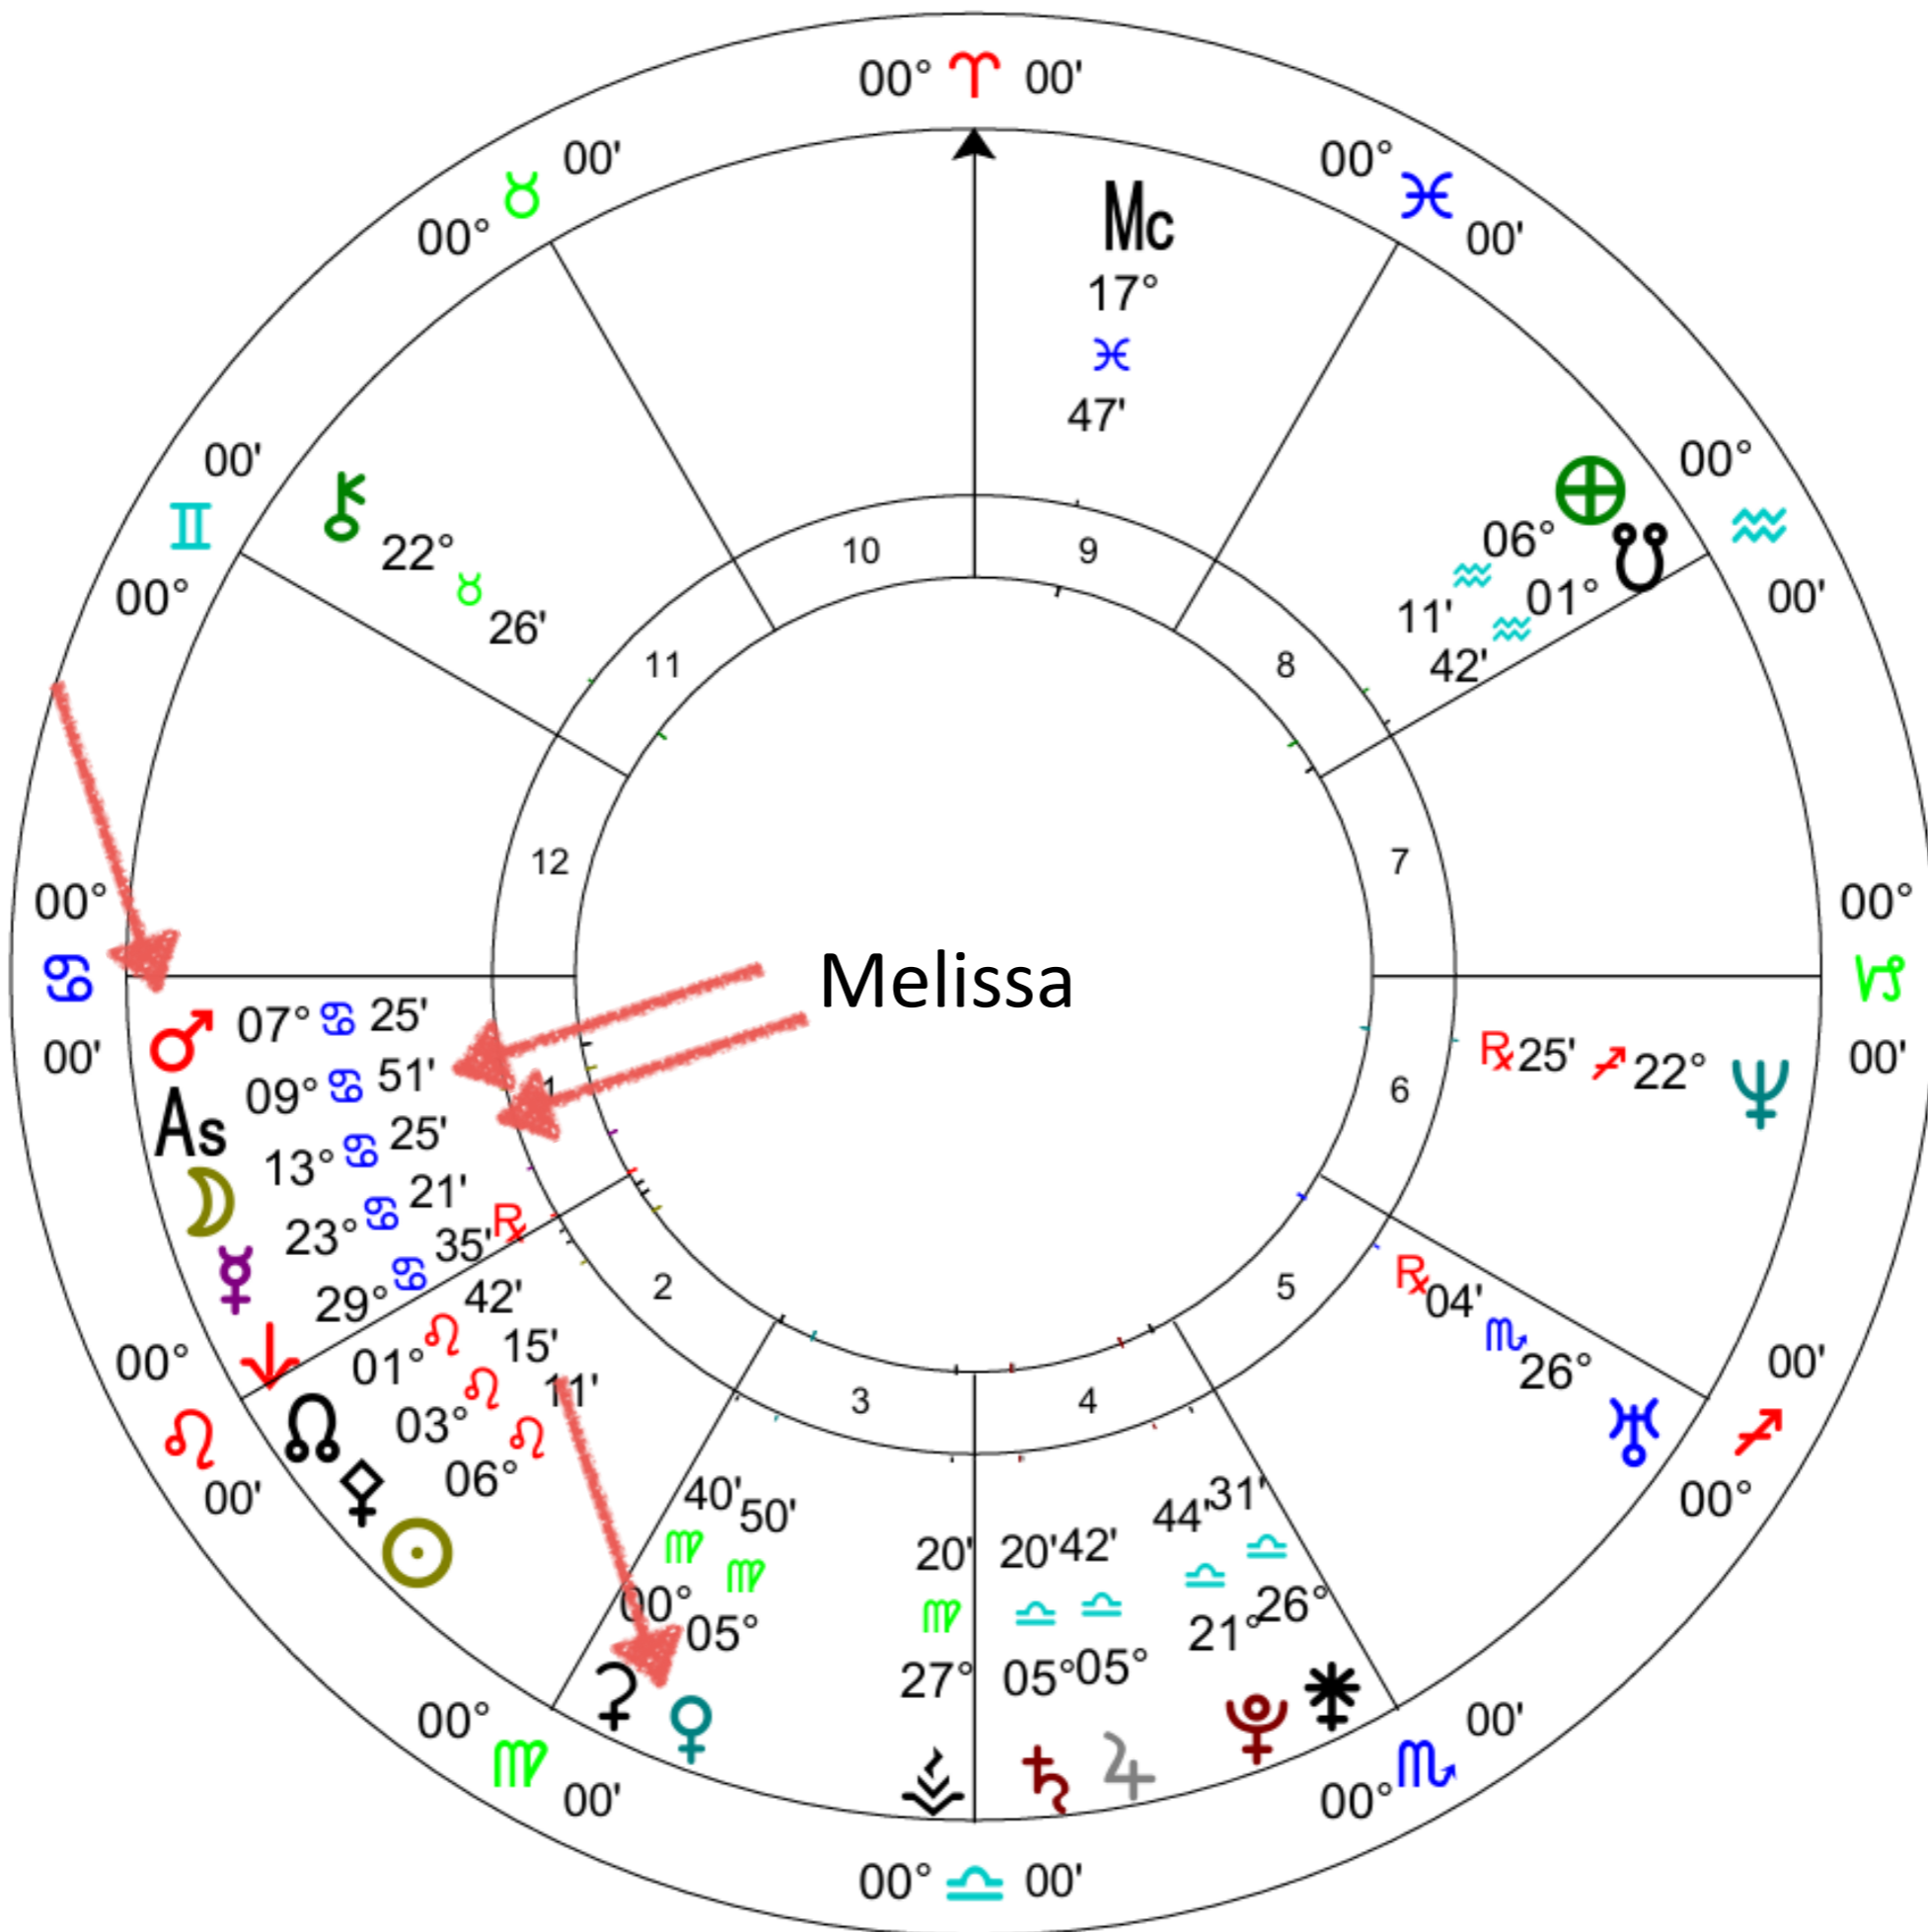

Message from Your Moon Archetype

Moon

Your Past Training

Rising Sign

Ascendant - On The Horizon
New Focus of Overall Life Purpose

Neetu

Lisa

As