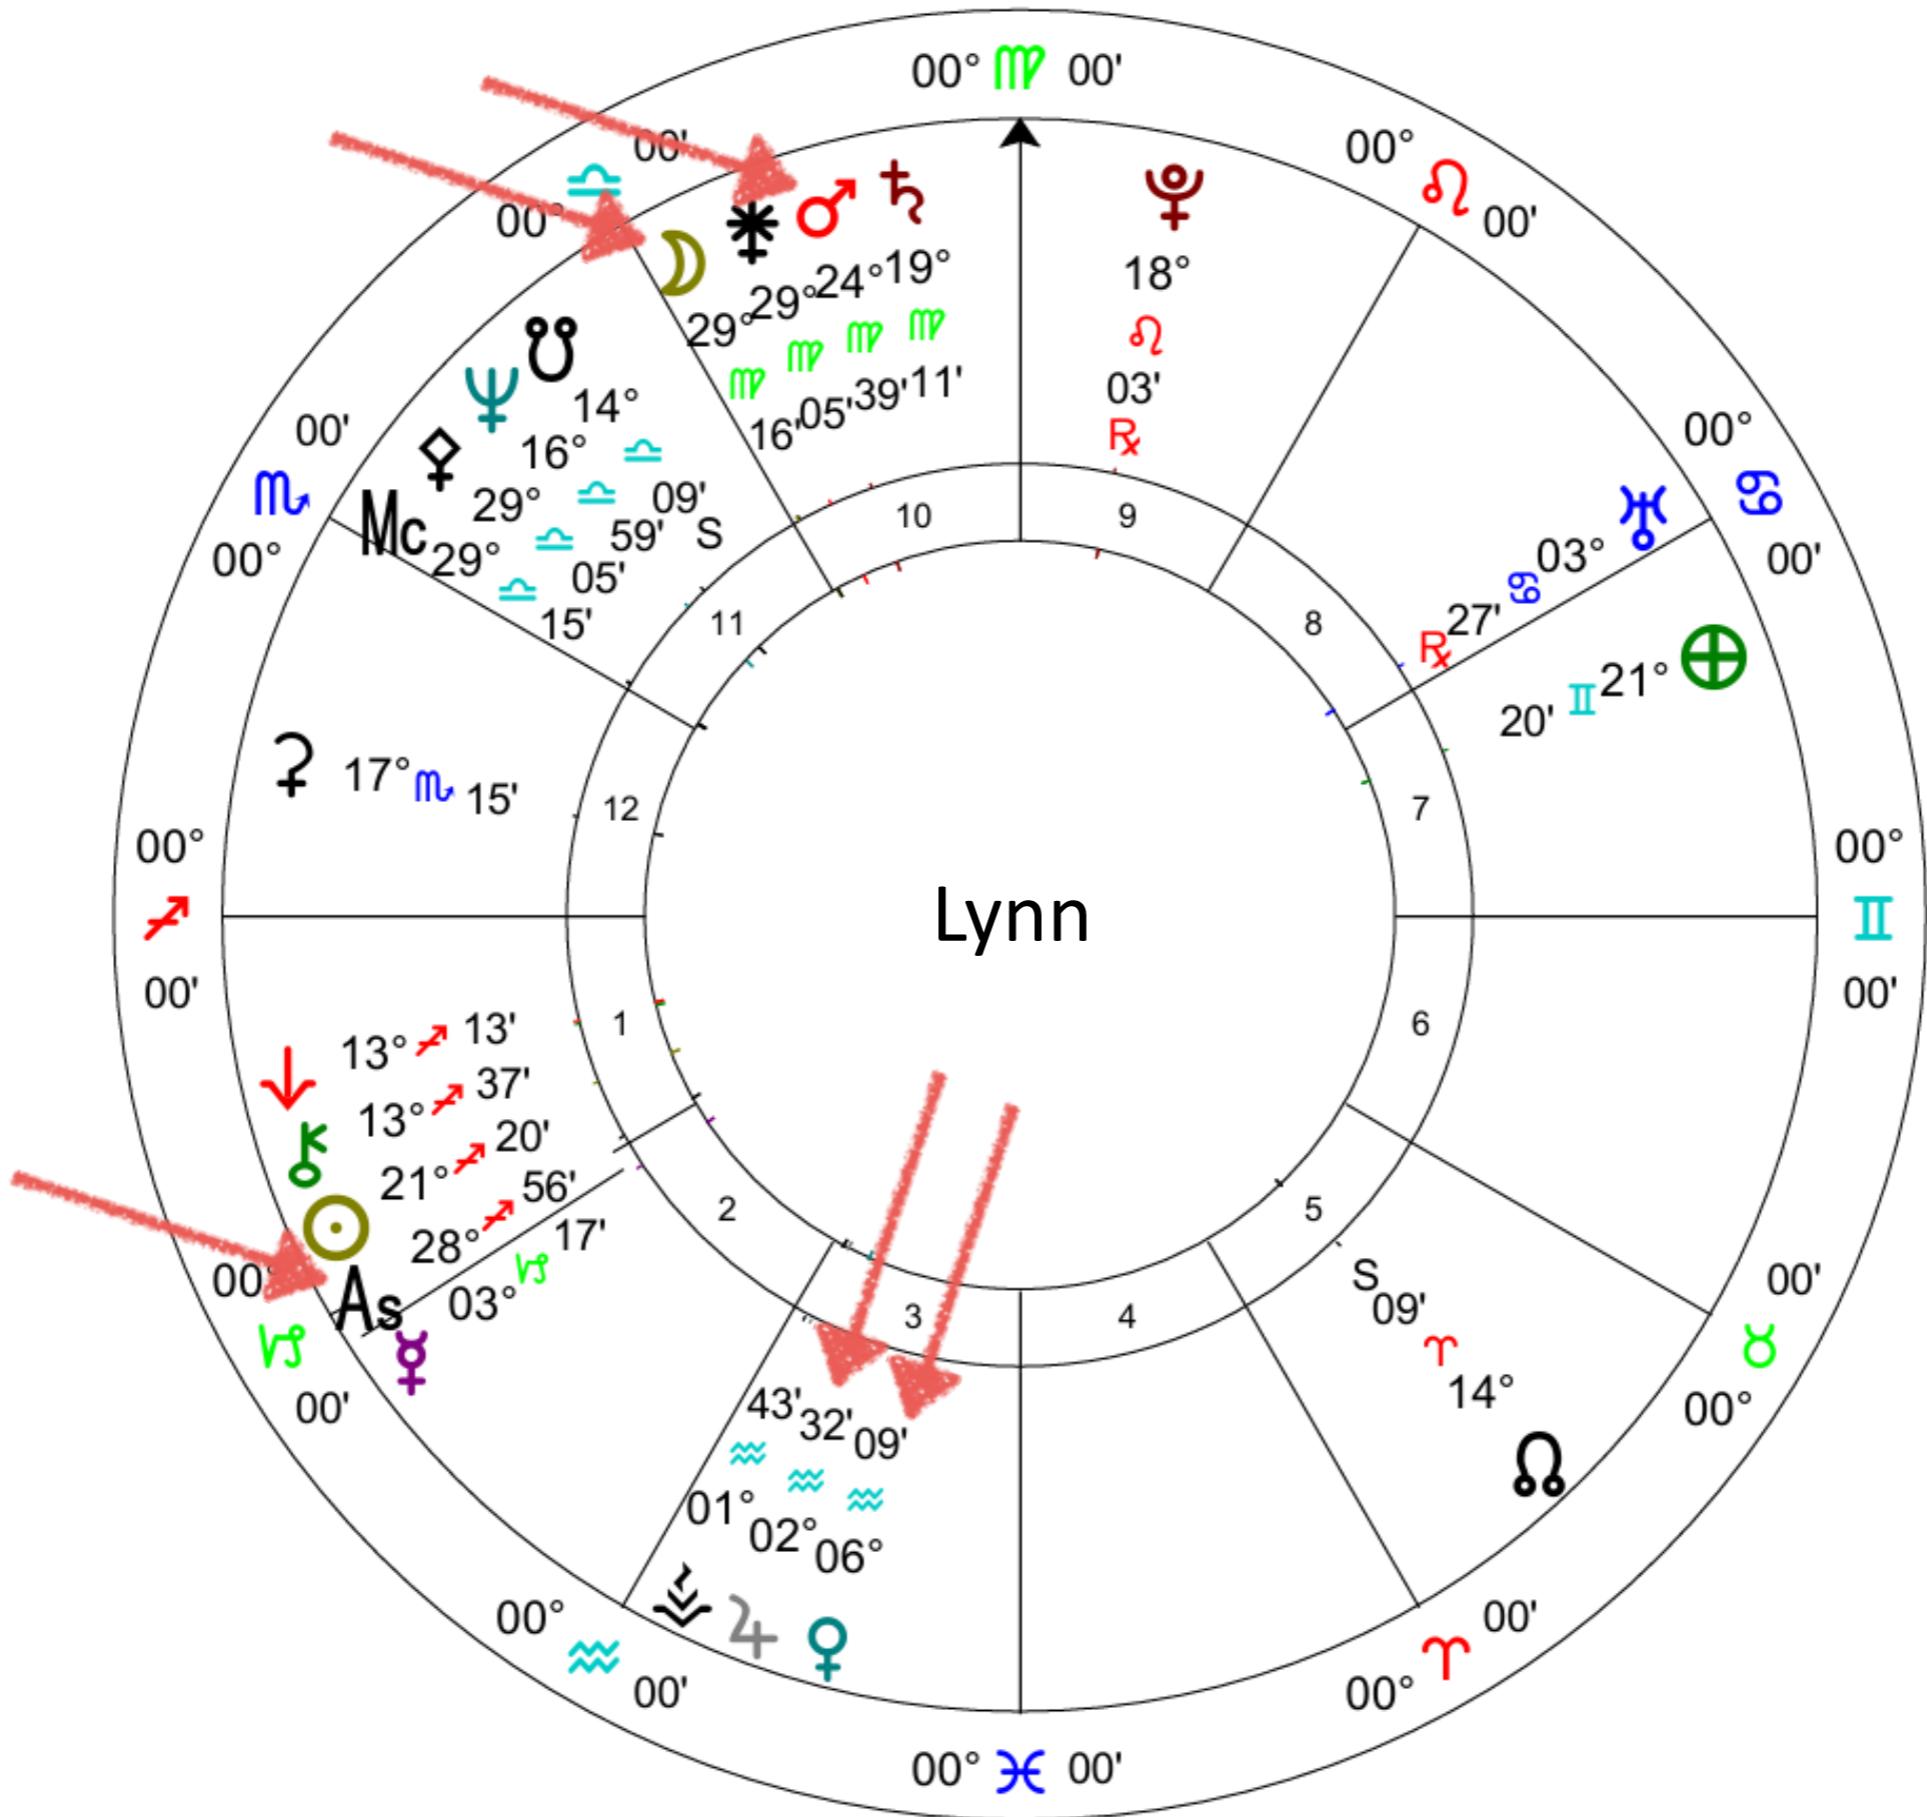

Message from Your Venus Archetype

Message from Your Mars Archetype

Mars

Masculine Self

Journal with Both Archetypes

How well are they dancing together with creation?

Moon

Your Past Training

Message from Your Moon Archetype

Moon

Your Past Training

Rising Sign

Ascendant - On The Horizon
New Focus of Overall Life Purpose

Neetu

Lisa

As

Mc

Message from Your Rising Sign Archetype

Rising Sign

Ascendant - On The Horizon
New Focus of Overall Life Purpose

Jupiter

Fastest Path to Rising Sign

Neetu

Message from Your Jupiter Archetype

Jupiter

Fastest Path to Rising Sign

Message from Jupiter Coming from Moon to Rising Sign Fastest
Path

Sun Sign

Fuel You Burn

Integrate

Contribute to Your Tracking Sheet

Gratitude
&
Closure