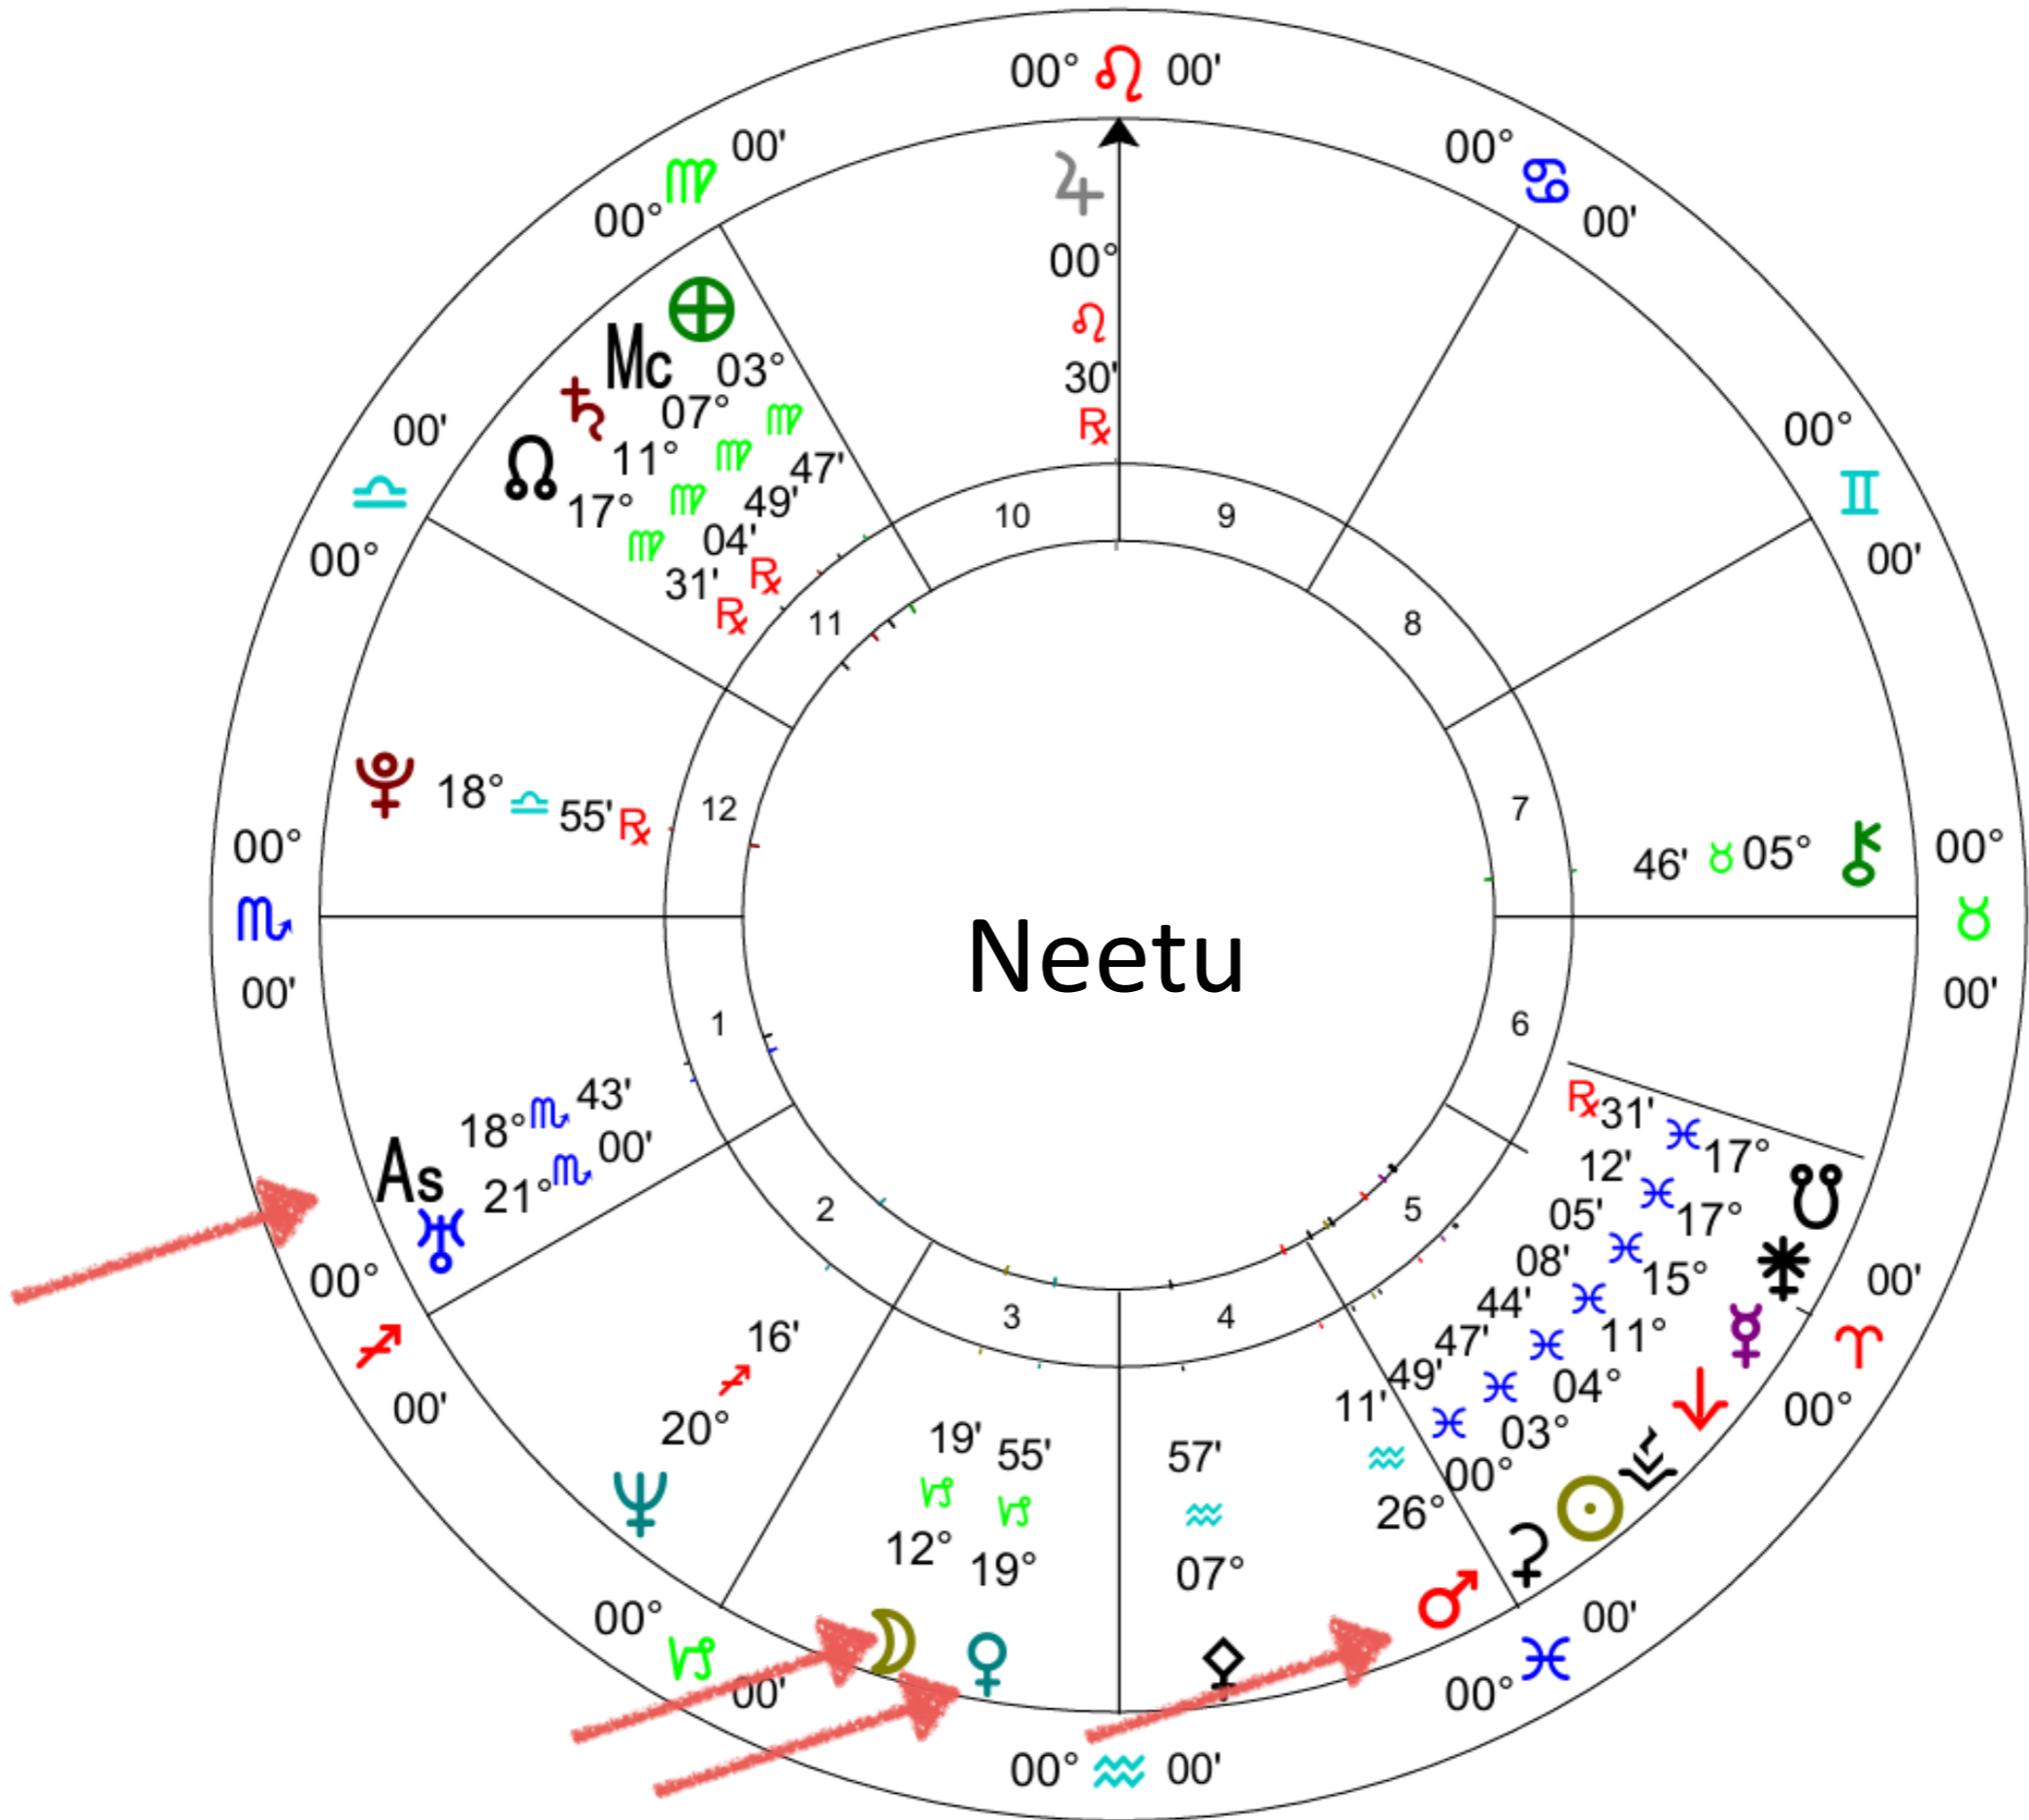

Message from Your Moon Archetype

Moon

Your Past Training

Rising Sign

Ascendant - On The Horizon
New Focus of Overall Life Purpose

Neetu

Lisa

As

Mc

Message from Your Rising Sign Archetype

Rising Sign

Ascendant - On The Horizon
New Focus of Overall Life Purpose

Jupiter

Fastest Path to Rising Sign

Neetu

Message from Your Jupiter Archetype