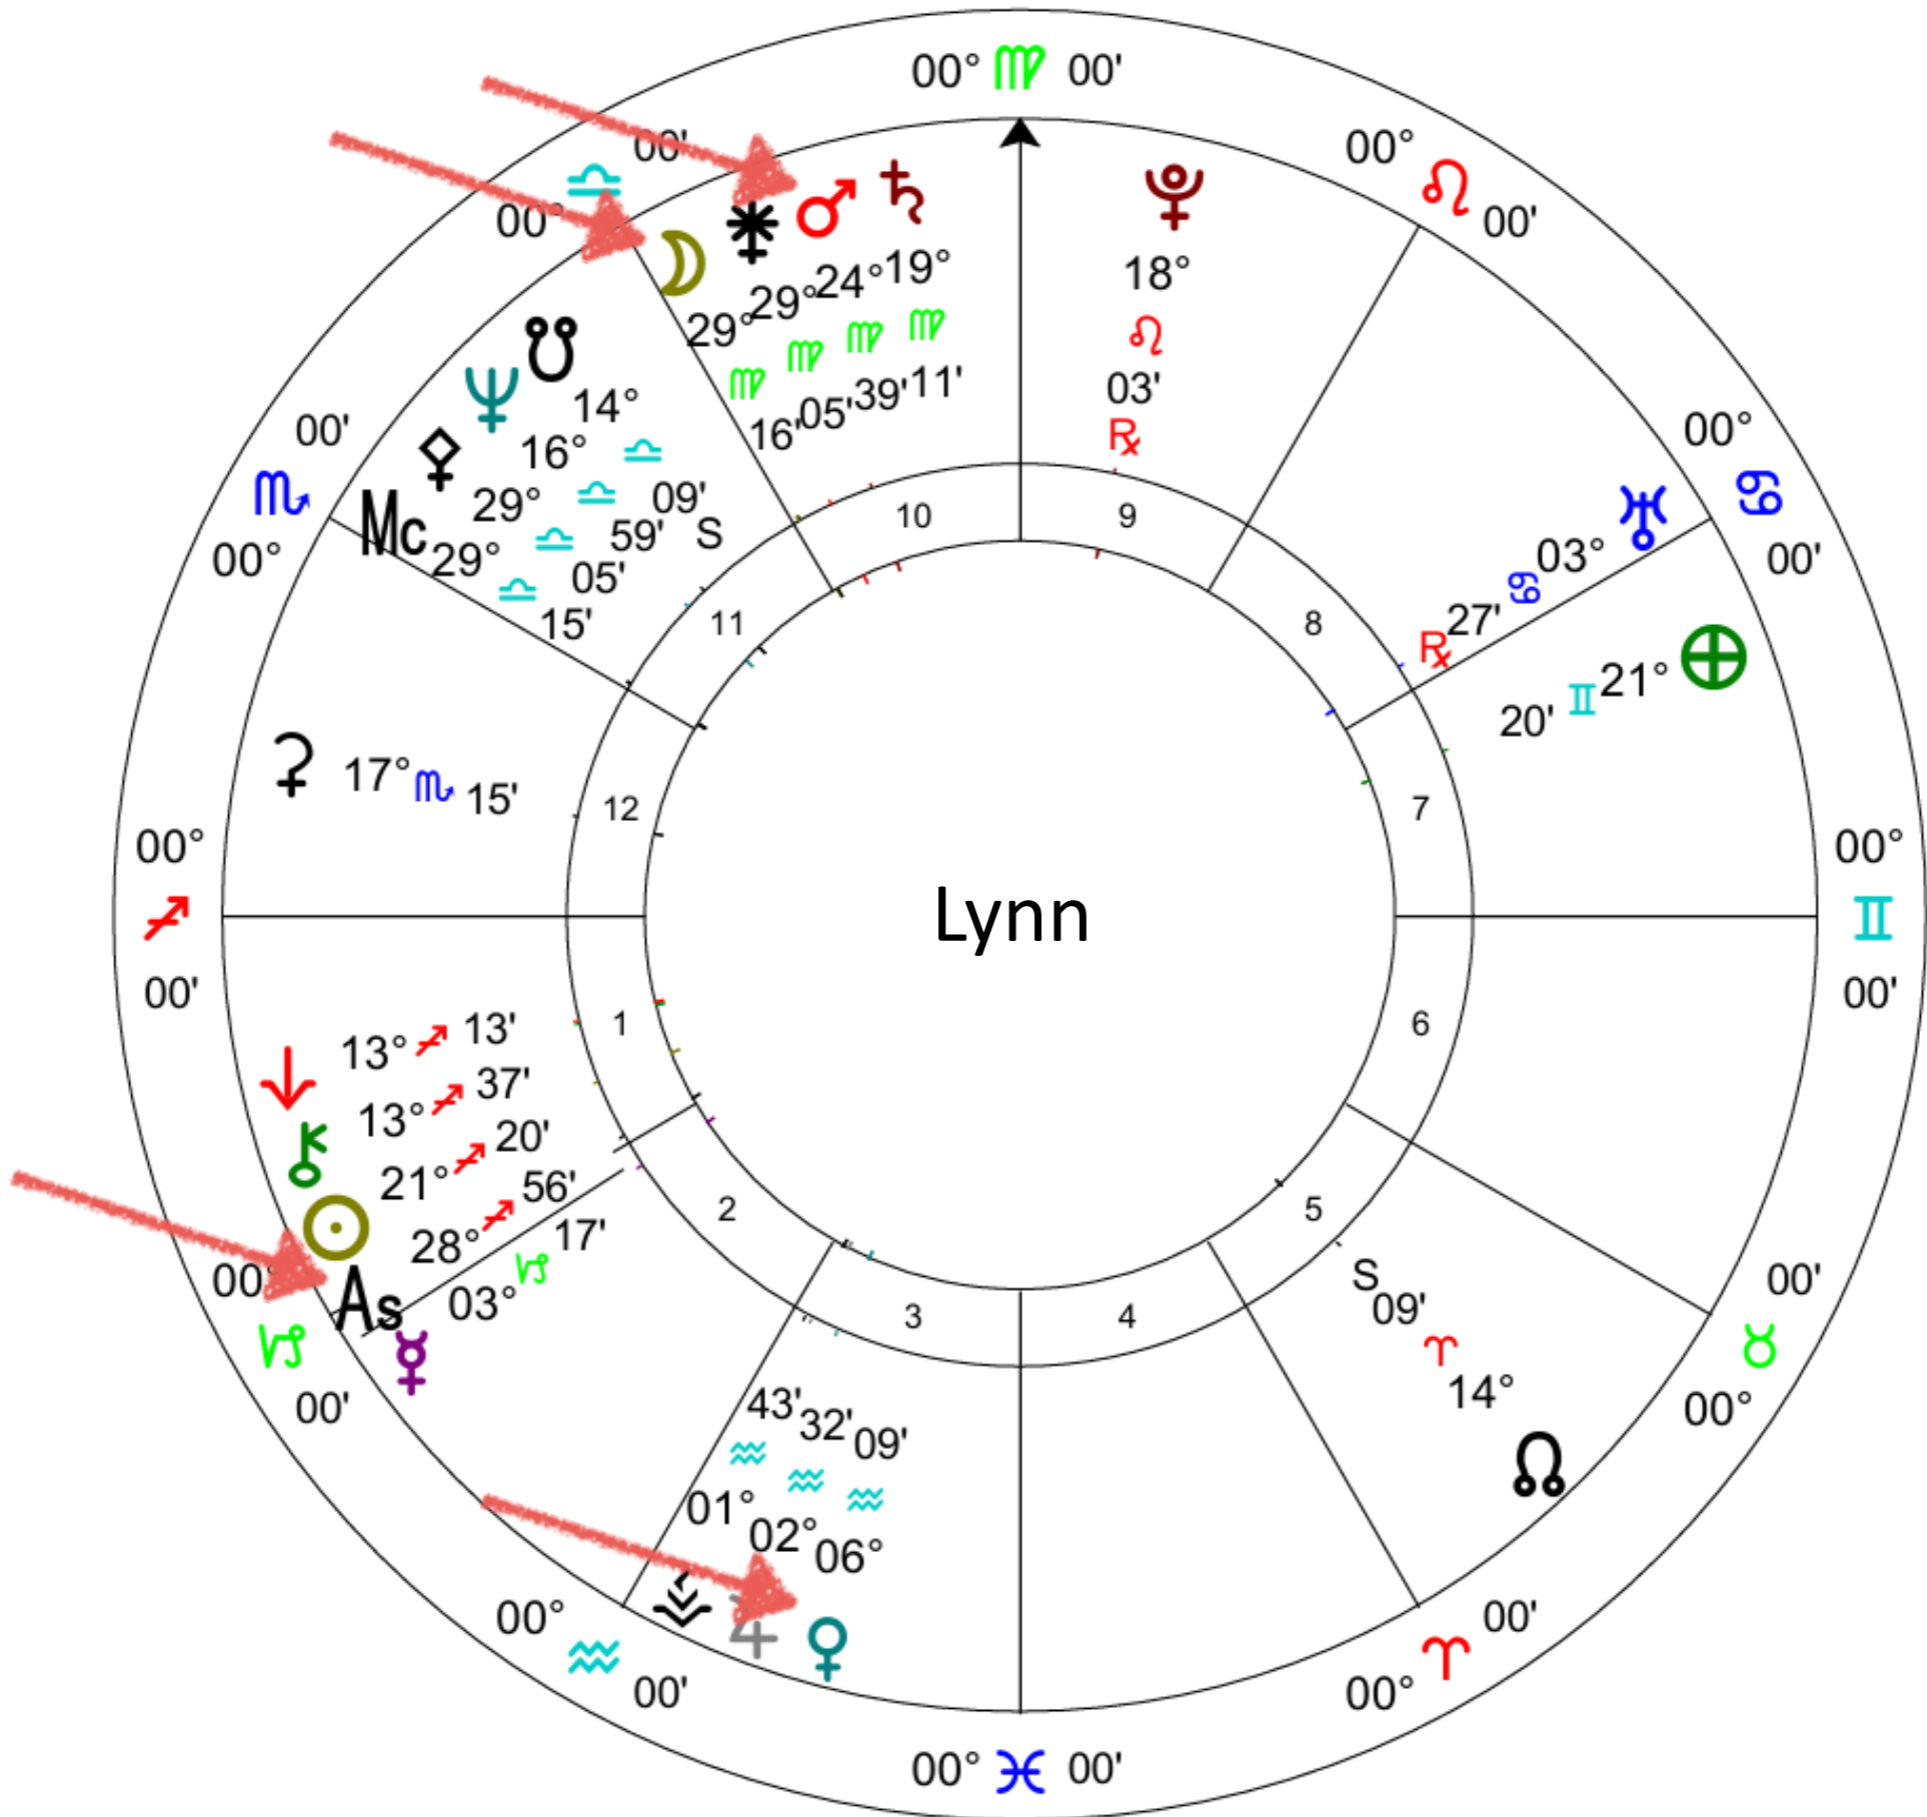

Message from Your Venus Archetype

Message from Your Mars Archetype

Mars

Masculine Self

Journal with Both Archetypes

How well are they dancing together with creation?

Moon

Your Past Training

Message from Your Moon Archetype

Moon

Your Past Training

Rising Sign

Ascendant - On The Horizon
New Focus of Overall Life Purpose

Neetu

Lisa

As

Mc

Message from Your Rising Sign Archetype

Rising Sign

Ascendant - On The Horizon
New Focus of Overall Life Purpose

Jupiter

Fastest Path to Rising Sign

Neetu

Message from Your Jupiter Archetype

Jupiter

Fastest Path to Rising Sign

Message from Jupiter Coming from Moon to Rising Sign Fastest
Path

Sun Sign

Fuel You Burn

Integrate

Contribute to Your Tracking Sheet

Gratitude
&
Closure