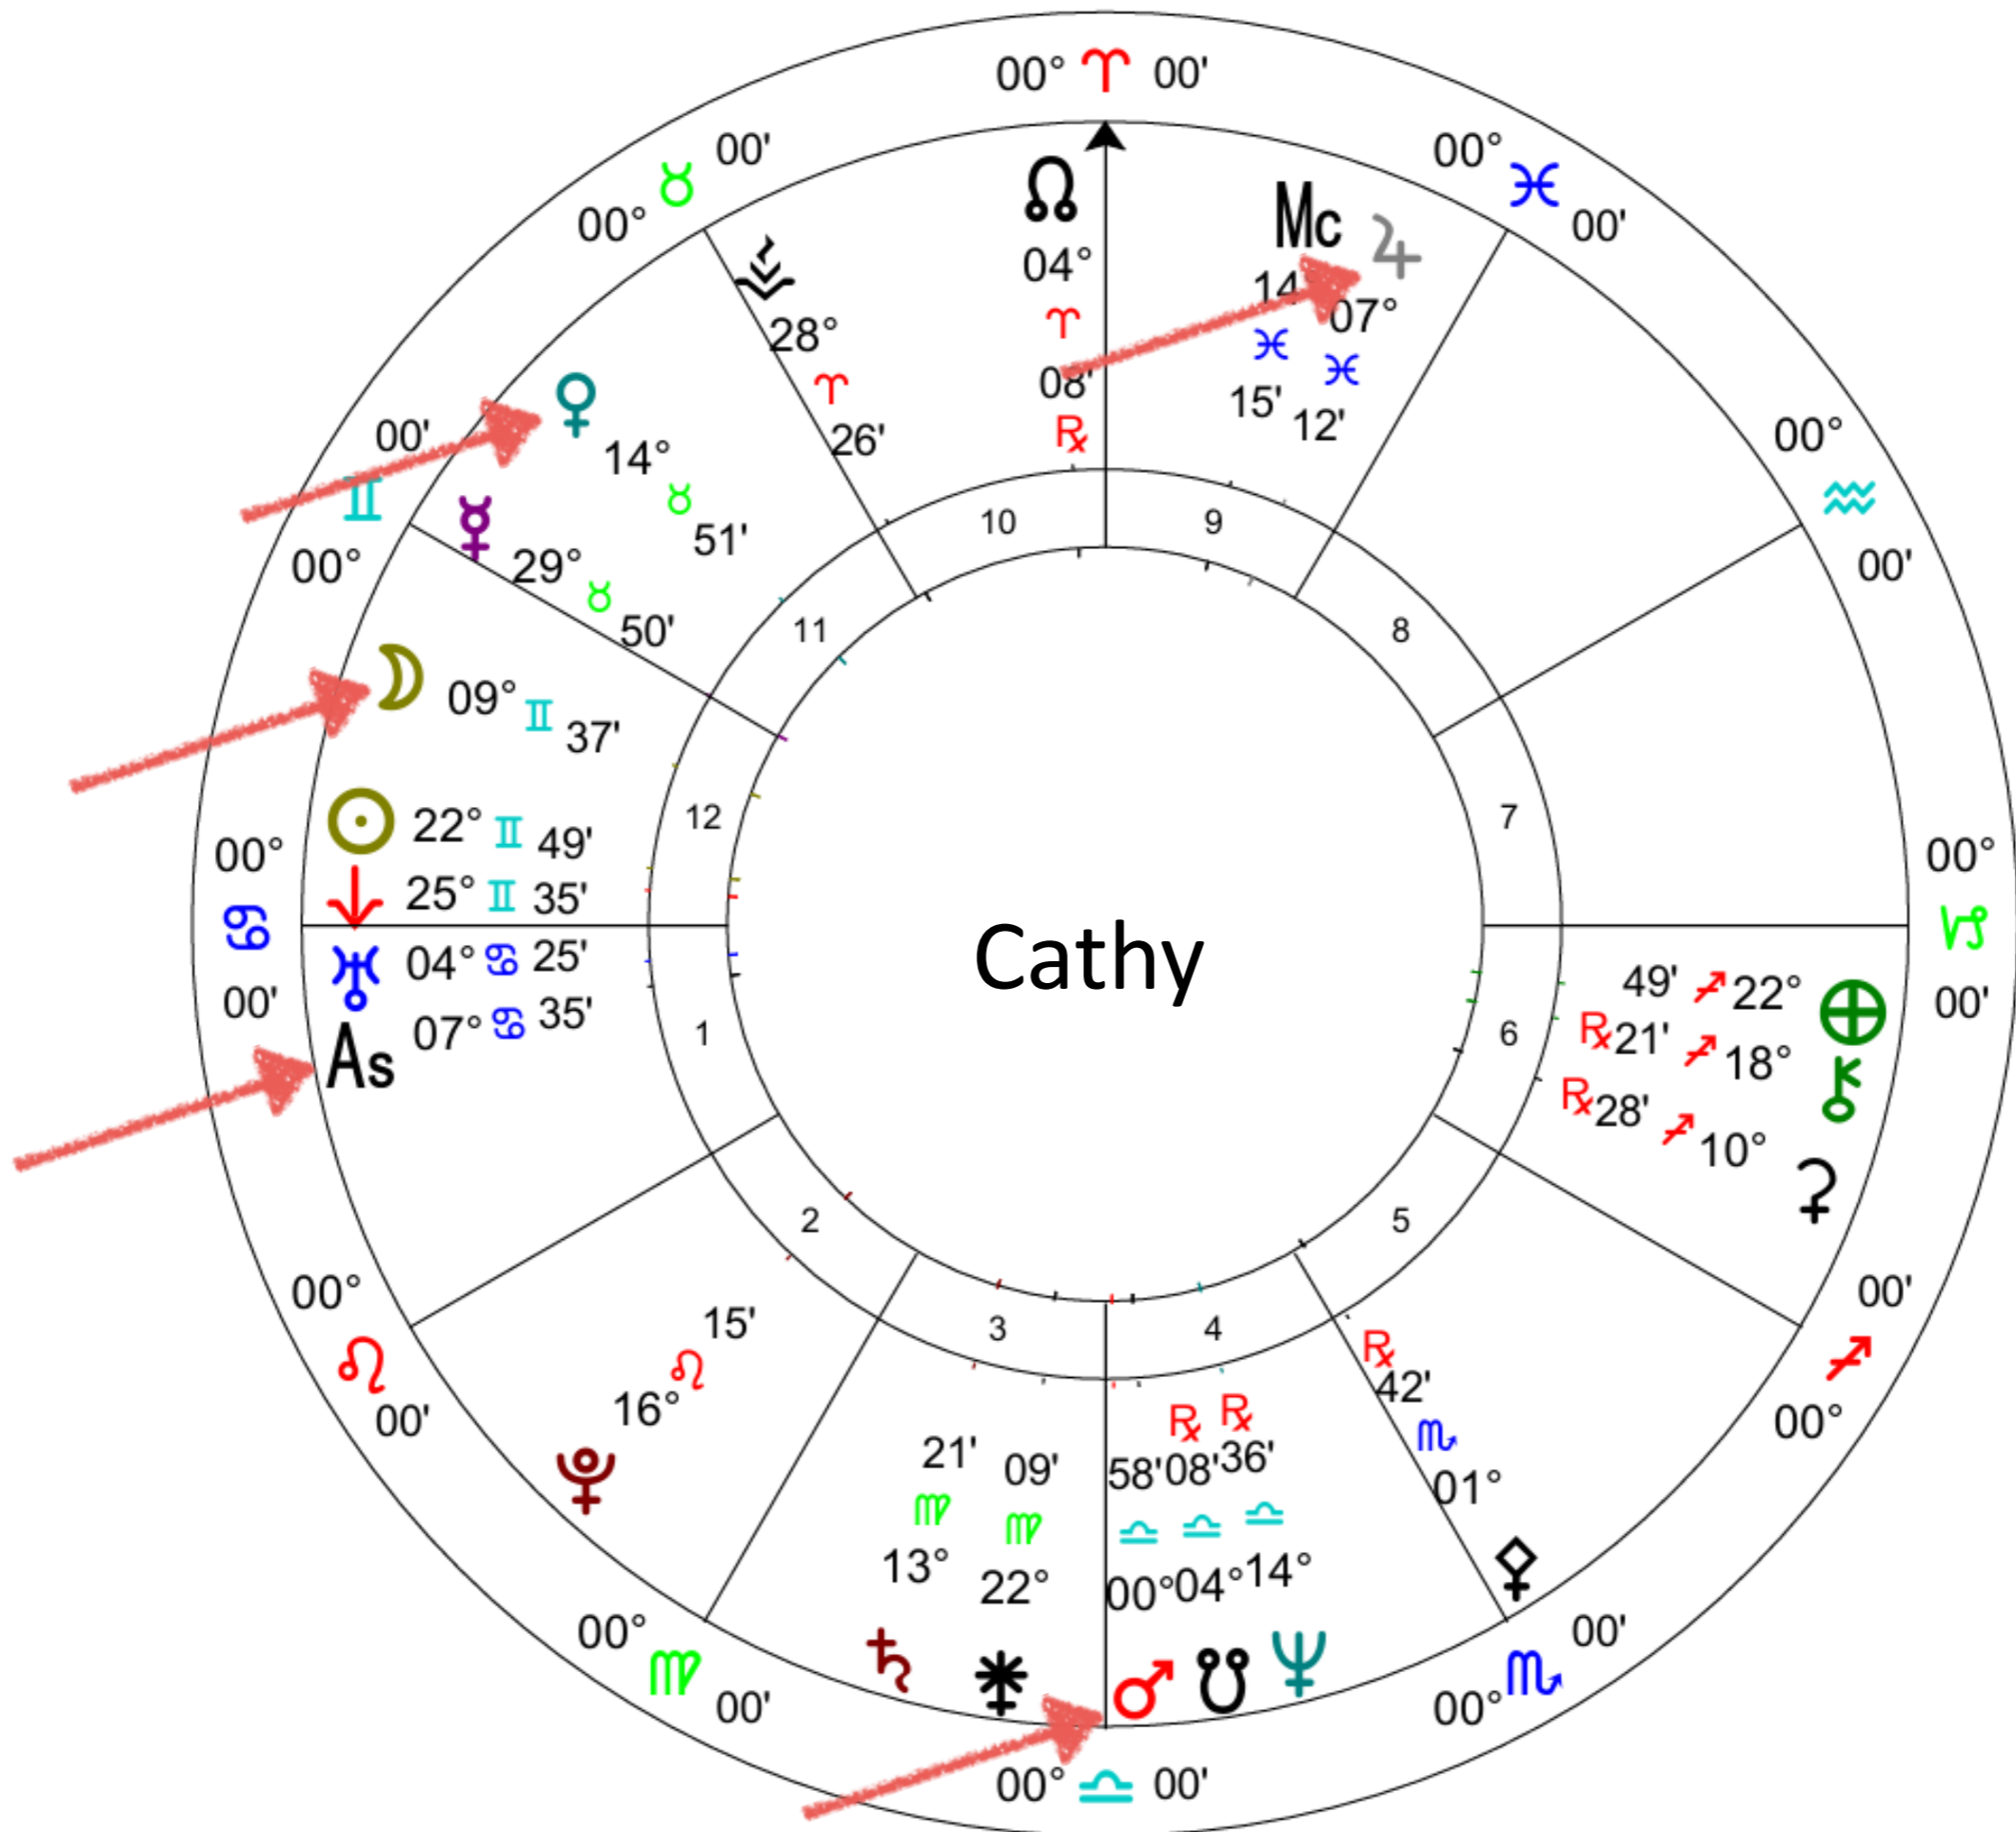

Mc

Message from Your Rising Sign Archetype

Rising Sign

Ascendant - On The Horizon
New Focus of Overall Life Purpose

Jupiter

Fastest Path to Rising Sign

Neetu

Message from Your Jupiter Archetype