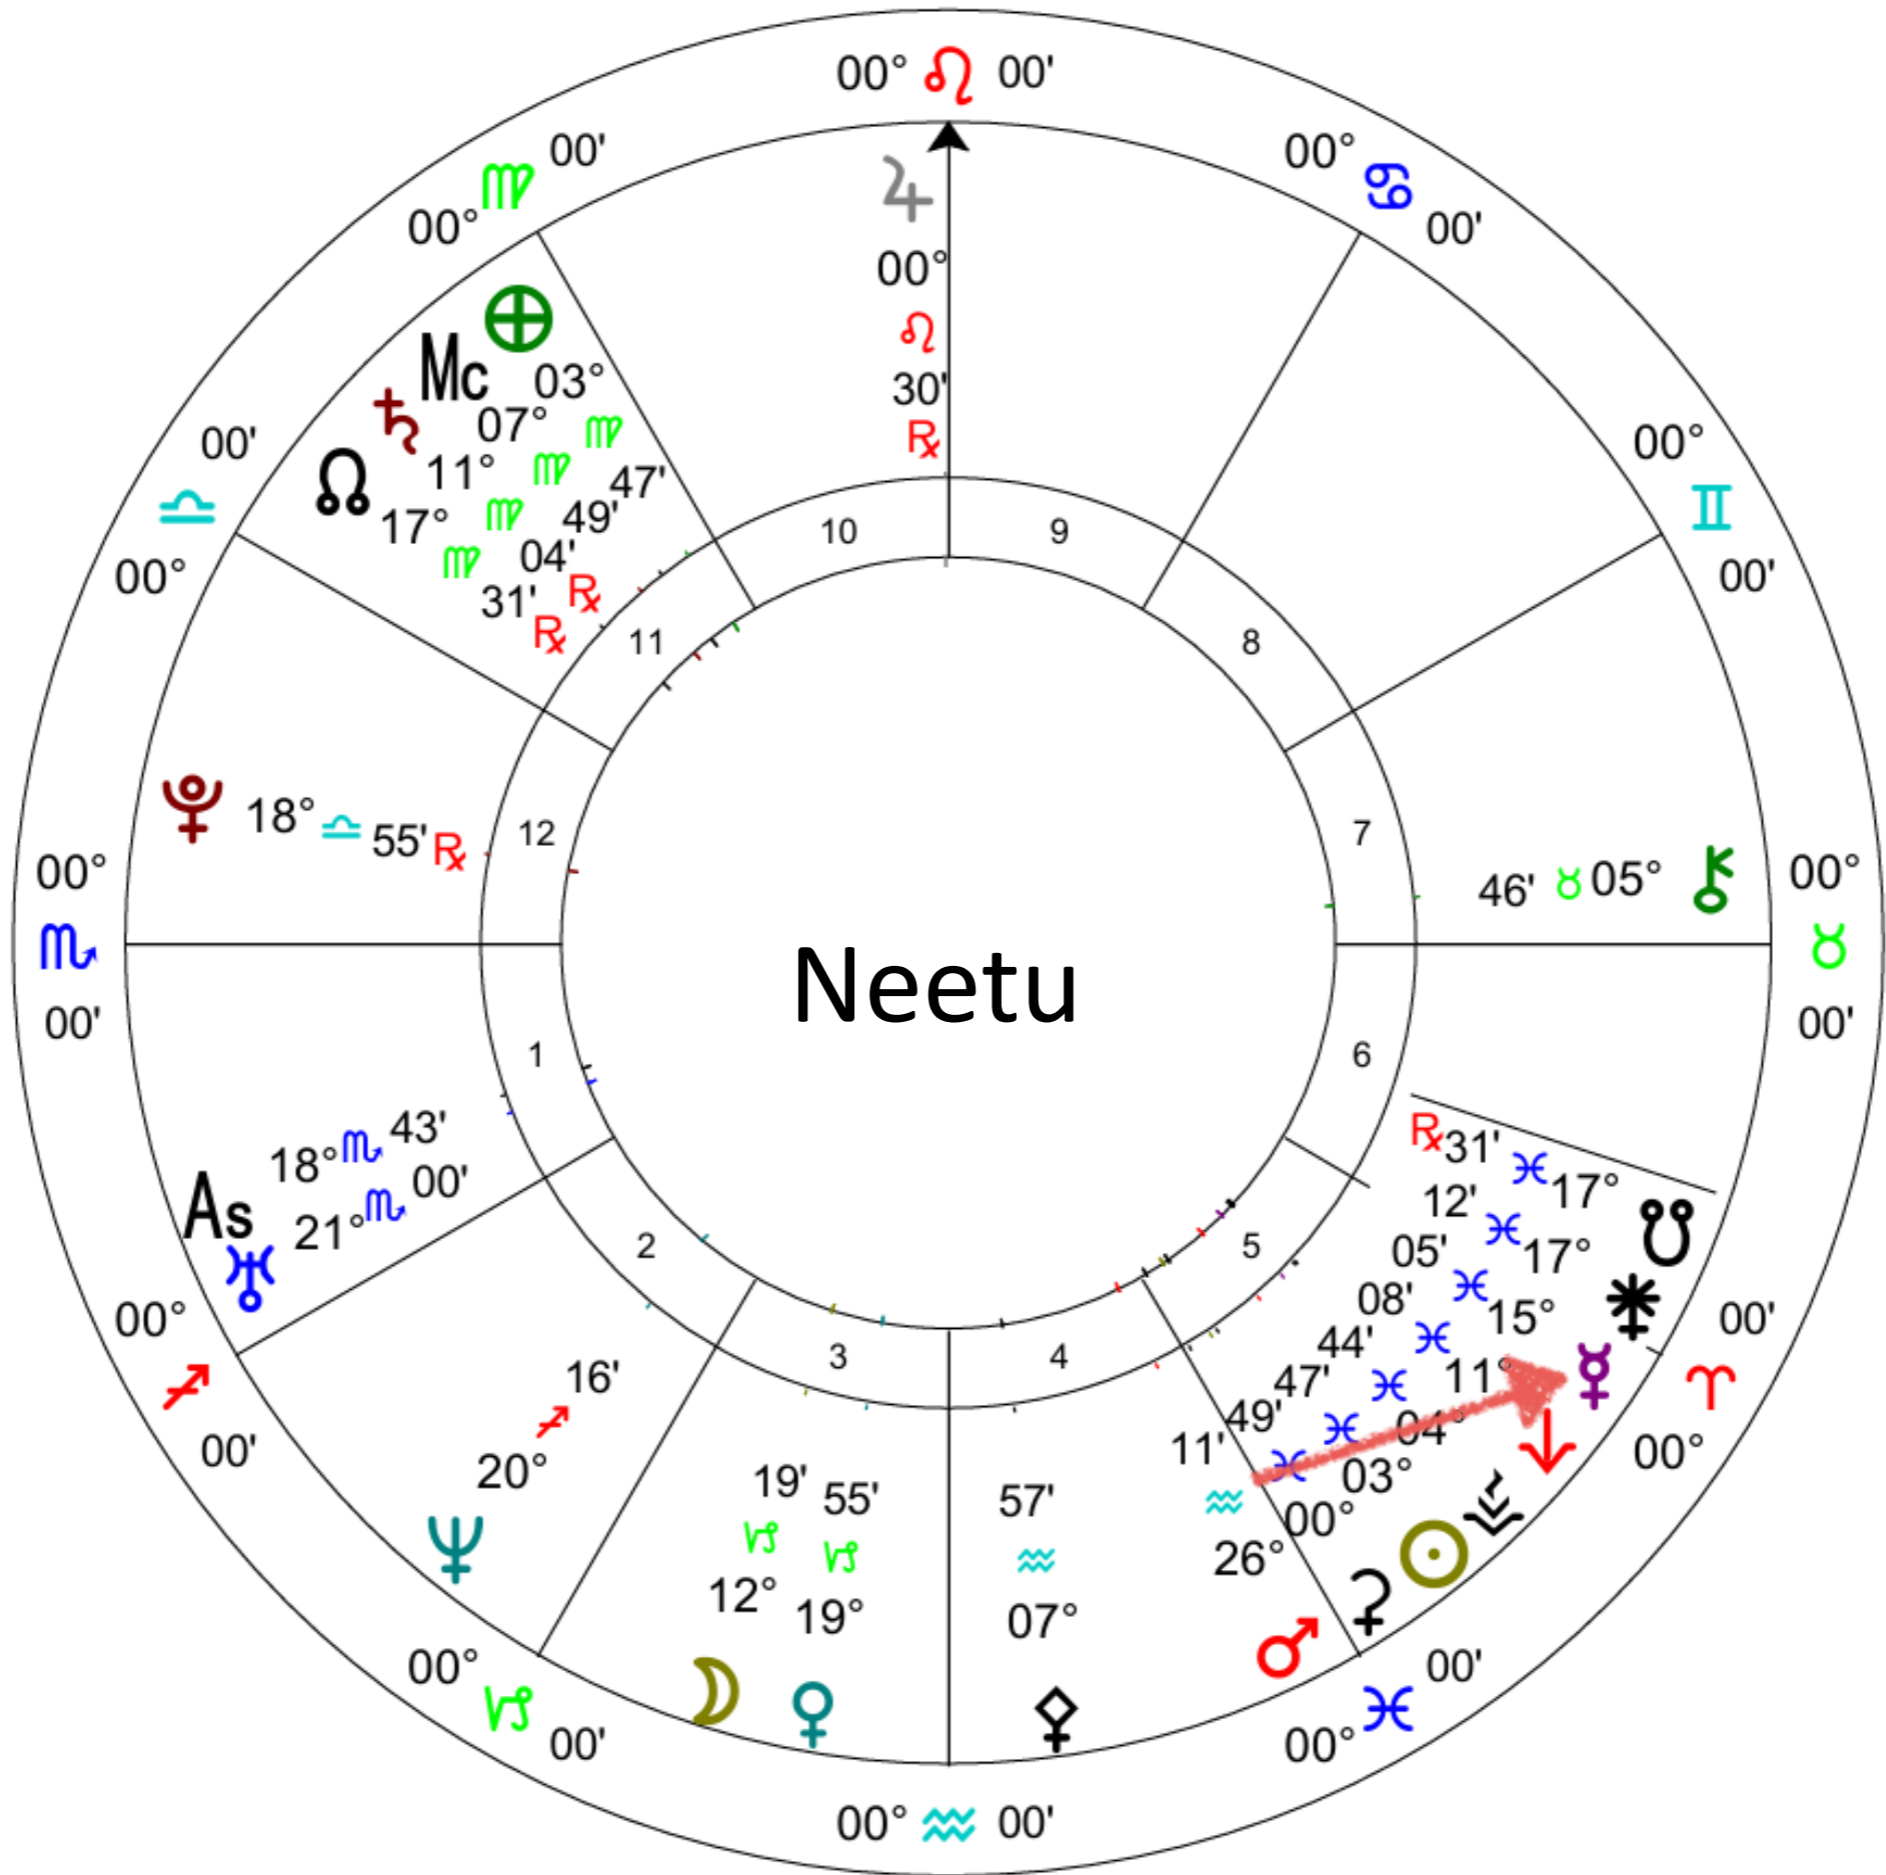

# Message from Your Mercury Archetype

*Mercury*

Communication Style

*Mid Heaven*

Right Livelihood

Teresa

*Mid Heaven*

Right Livelihood