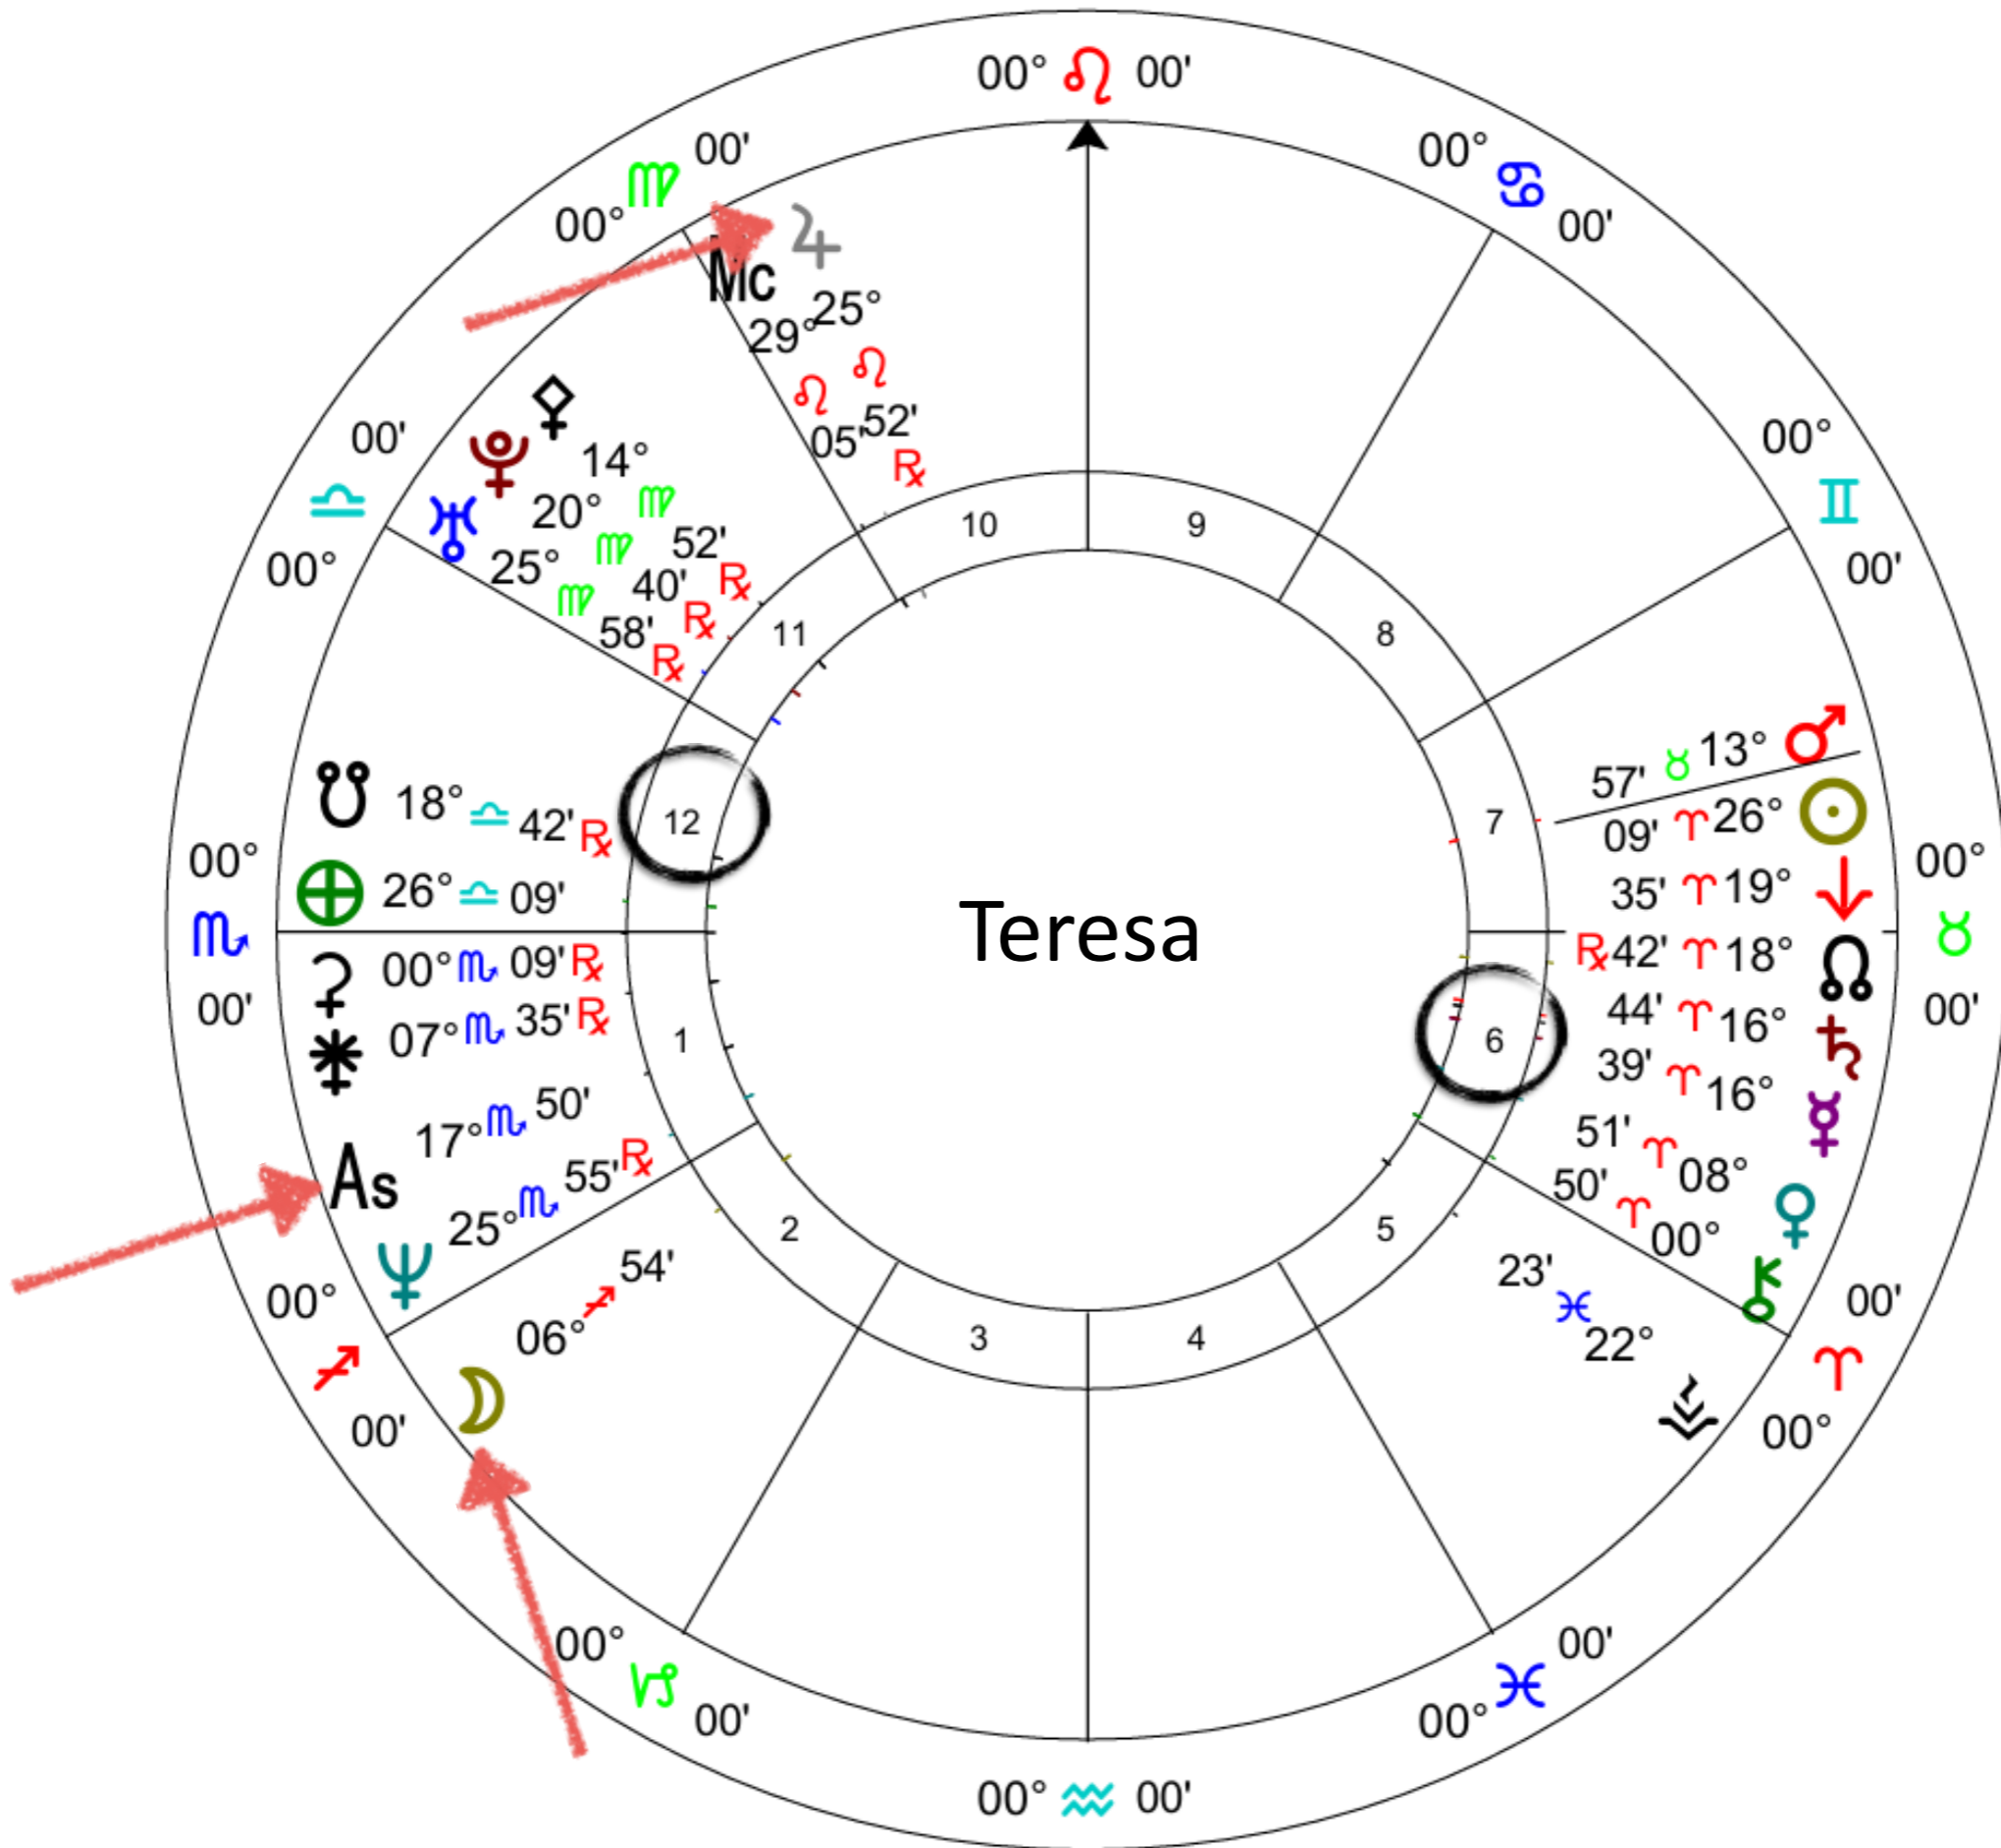

## *Rising Sign*

Ascendant - On The Horizon  
*New Focus of Overall Life Purpose*

*Jupiter*

Fastest Path to Rising Sign

# Whole House Opposite Each Other

---

*Old Area of Specialization*

Whole House Position

*New Area of Specialization*

Whole House Position

# Archetype House Guide

HOUSE/GATE	ARCHETYPE	SYMBOL
1	<i>Aries</i>	
2	<i>Taurus</i>	
3	<i>Gemini</i>	
4	<i>Cancer</i>	
5	<i>Leo</i>	
6	<i>Virgo</i>	
7	<i>Libra</i>	
8	<i>Scorpio</i>	
9	<i>Sagittarius</i>	
10	<i>Capricorn</i>	
11	<i>Aquarius</i>	
12	<i>Pisces</i>	