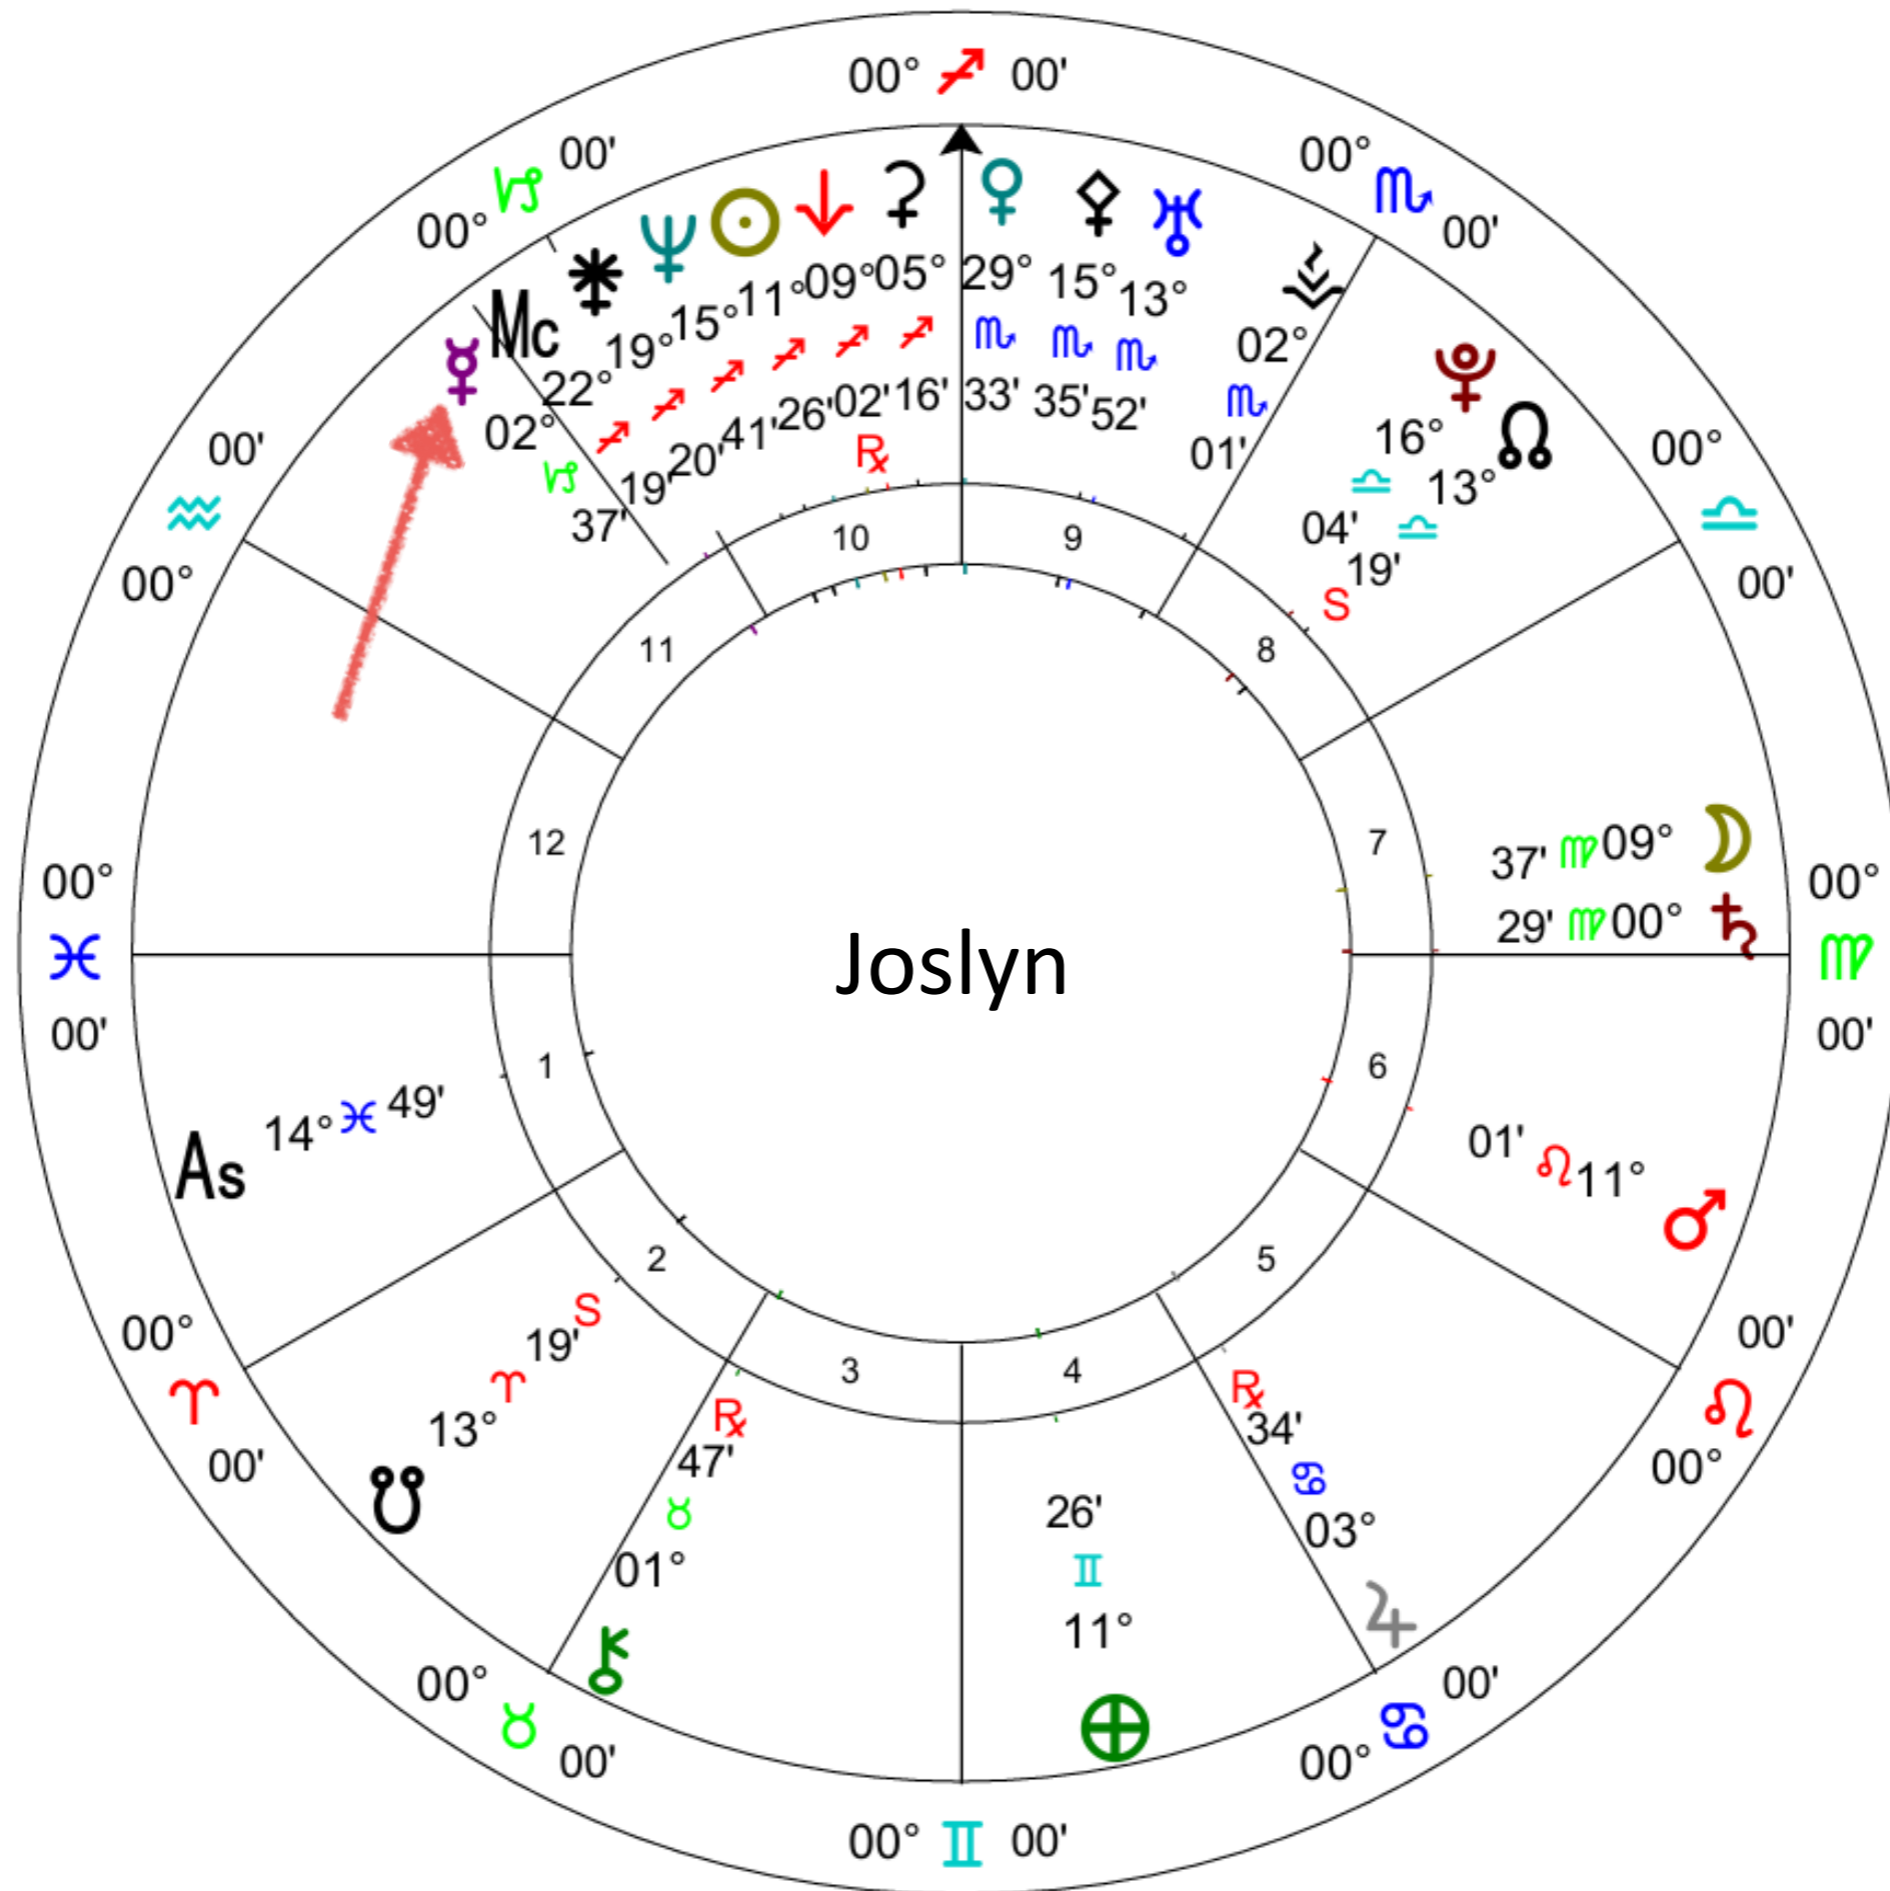

# Message from Your Mercury Archetype

*Mercury*

Communication Style

*Mid Heaven*

Right Livelihood

Teresa

*Mid Heaven*

Right Livelihood