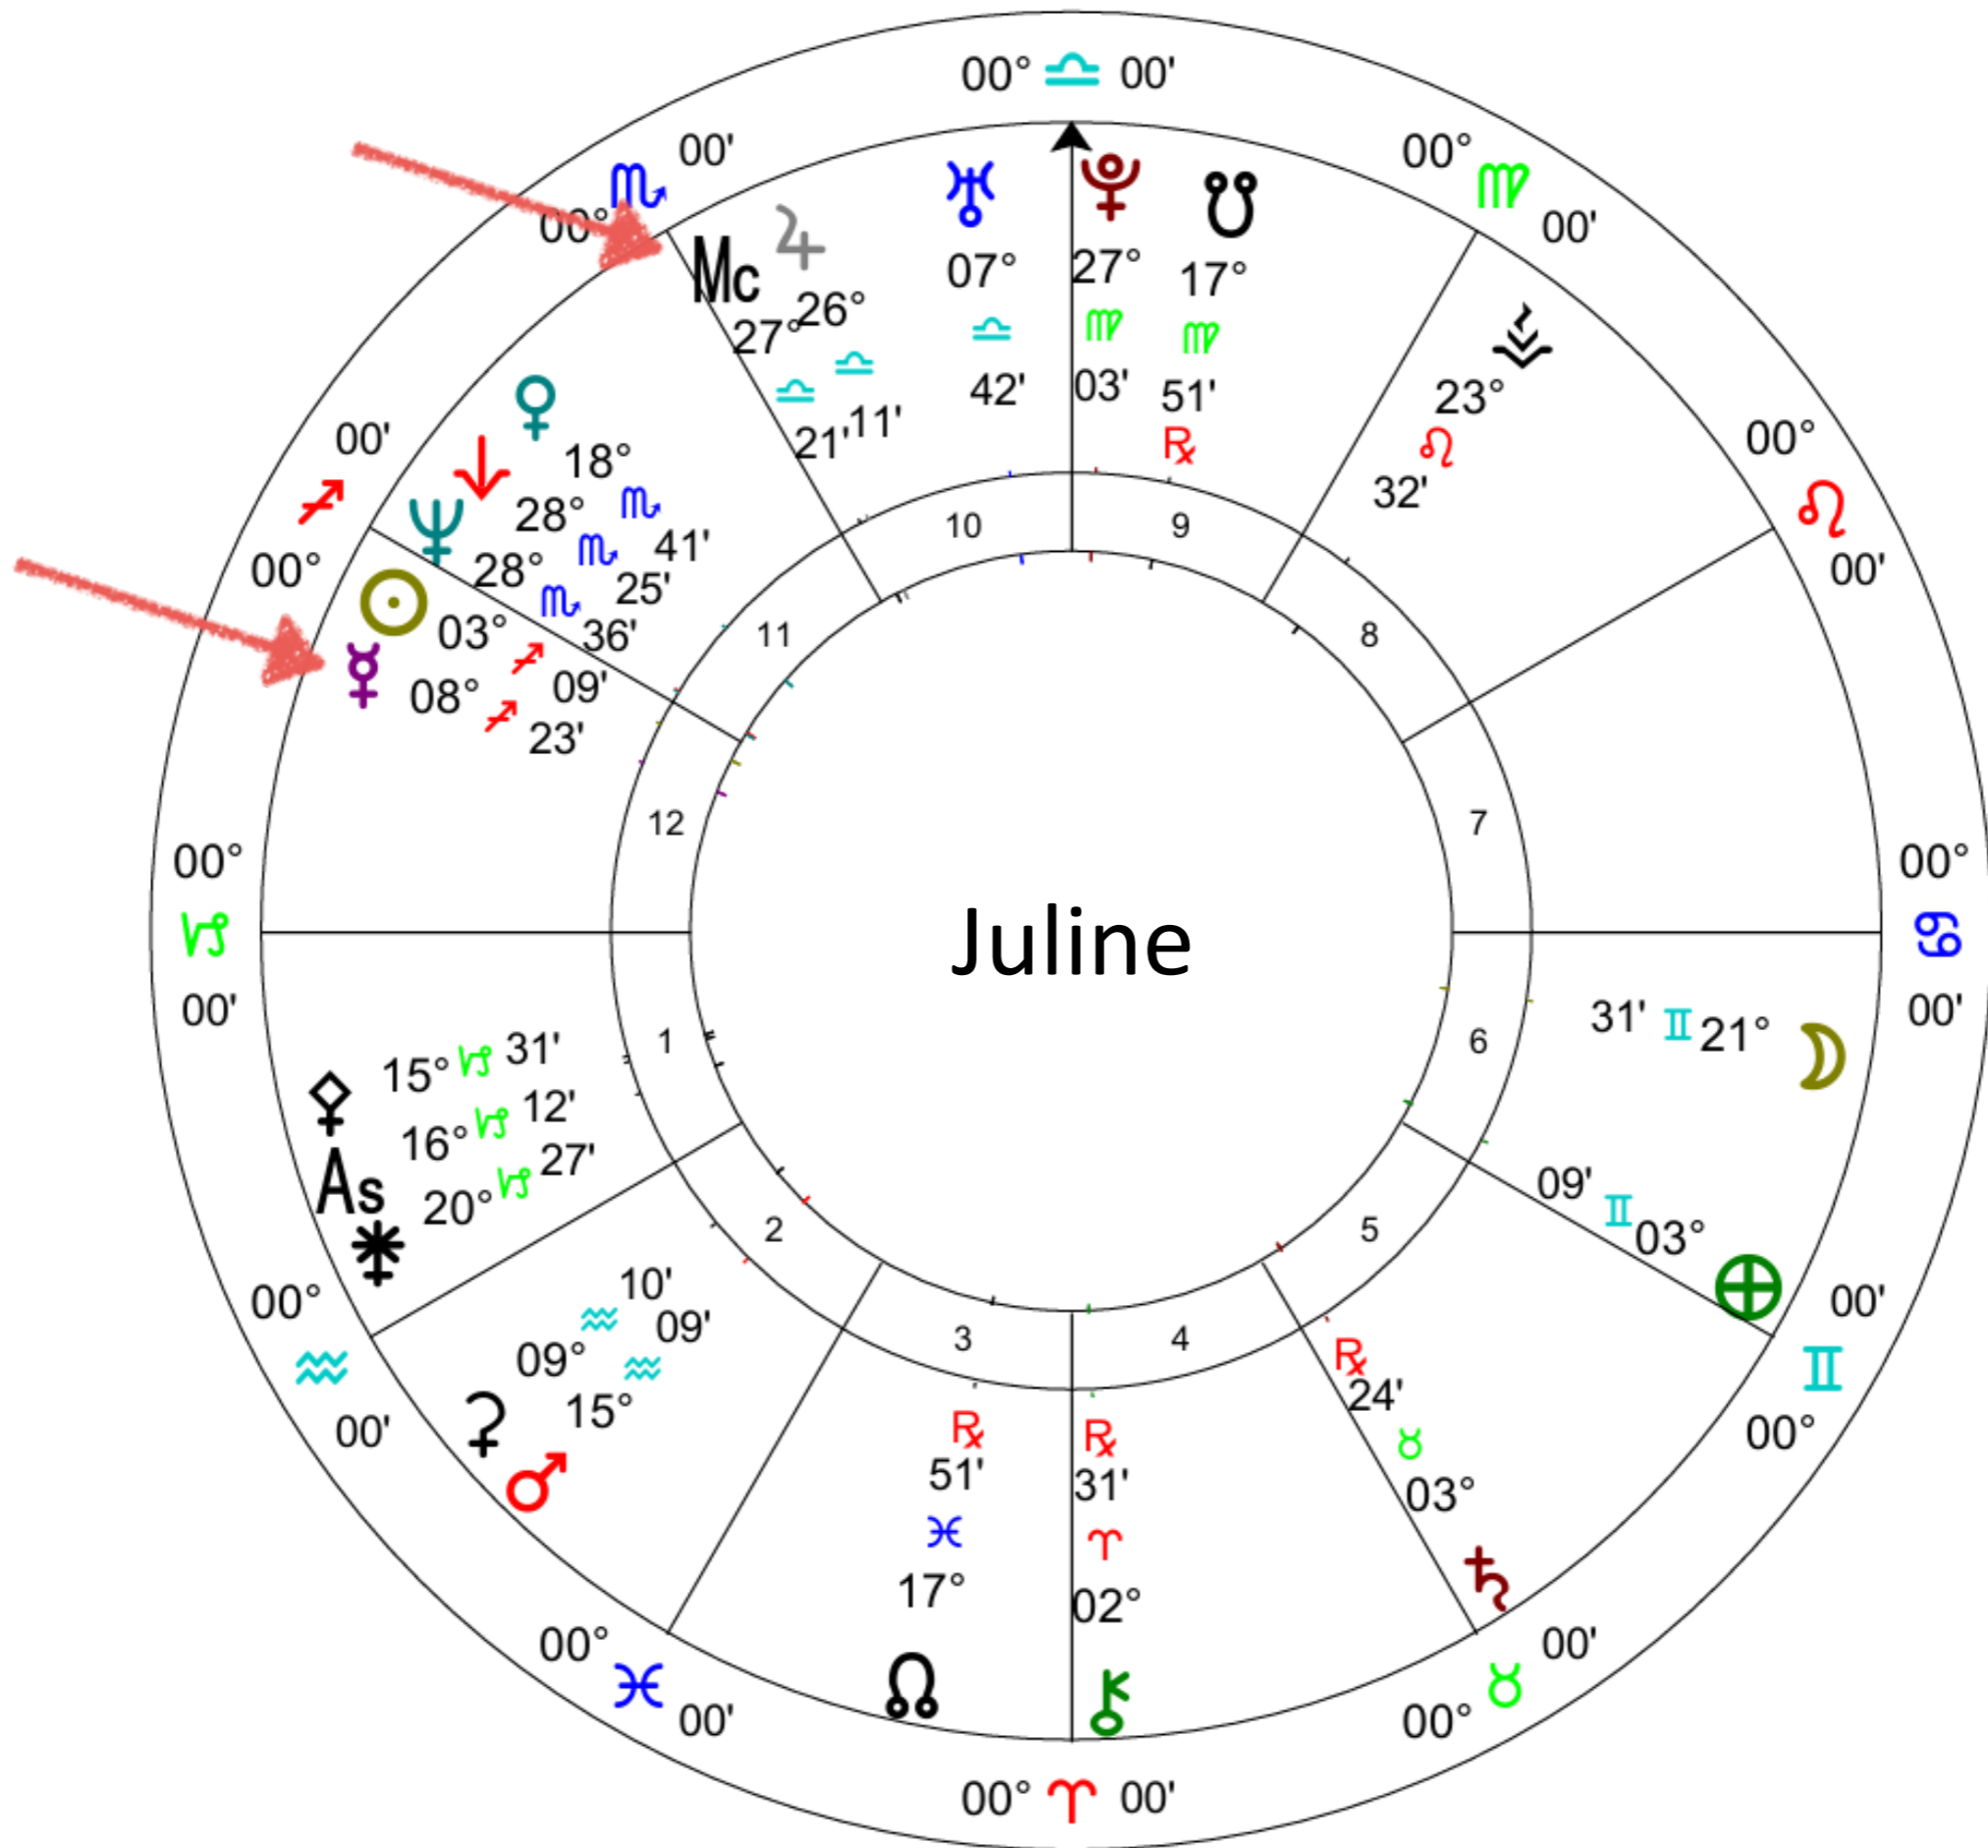

# Message from Your Mercury Archetype

*Mercury*

Communication Style

*Mid Heaven*

Right Livelihood

Teresa

*Mid Heaven*

Right Livelihood

Message  
from Your  
Midheaven  
Archetype

Next 2 Pieces  
Are Found  
Differently...

- They are connected to your moon and rising sign.
- Relax...Take a deep breath...Open to Receive