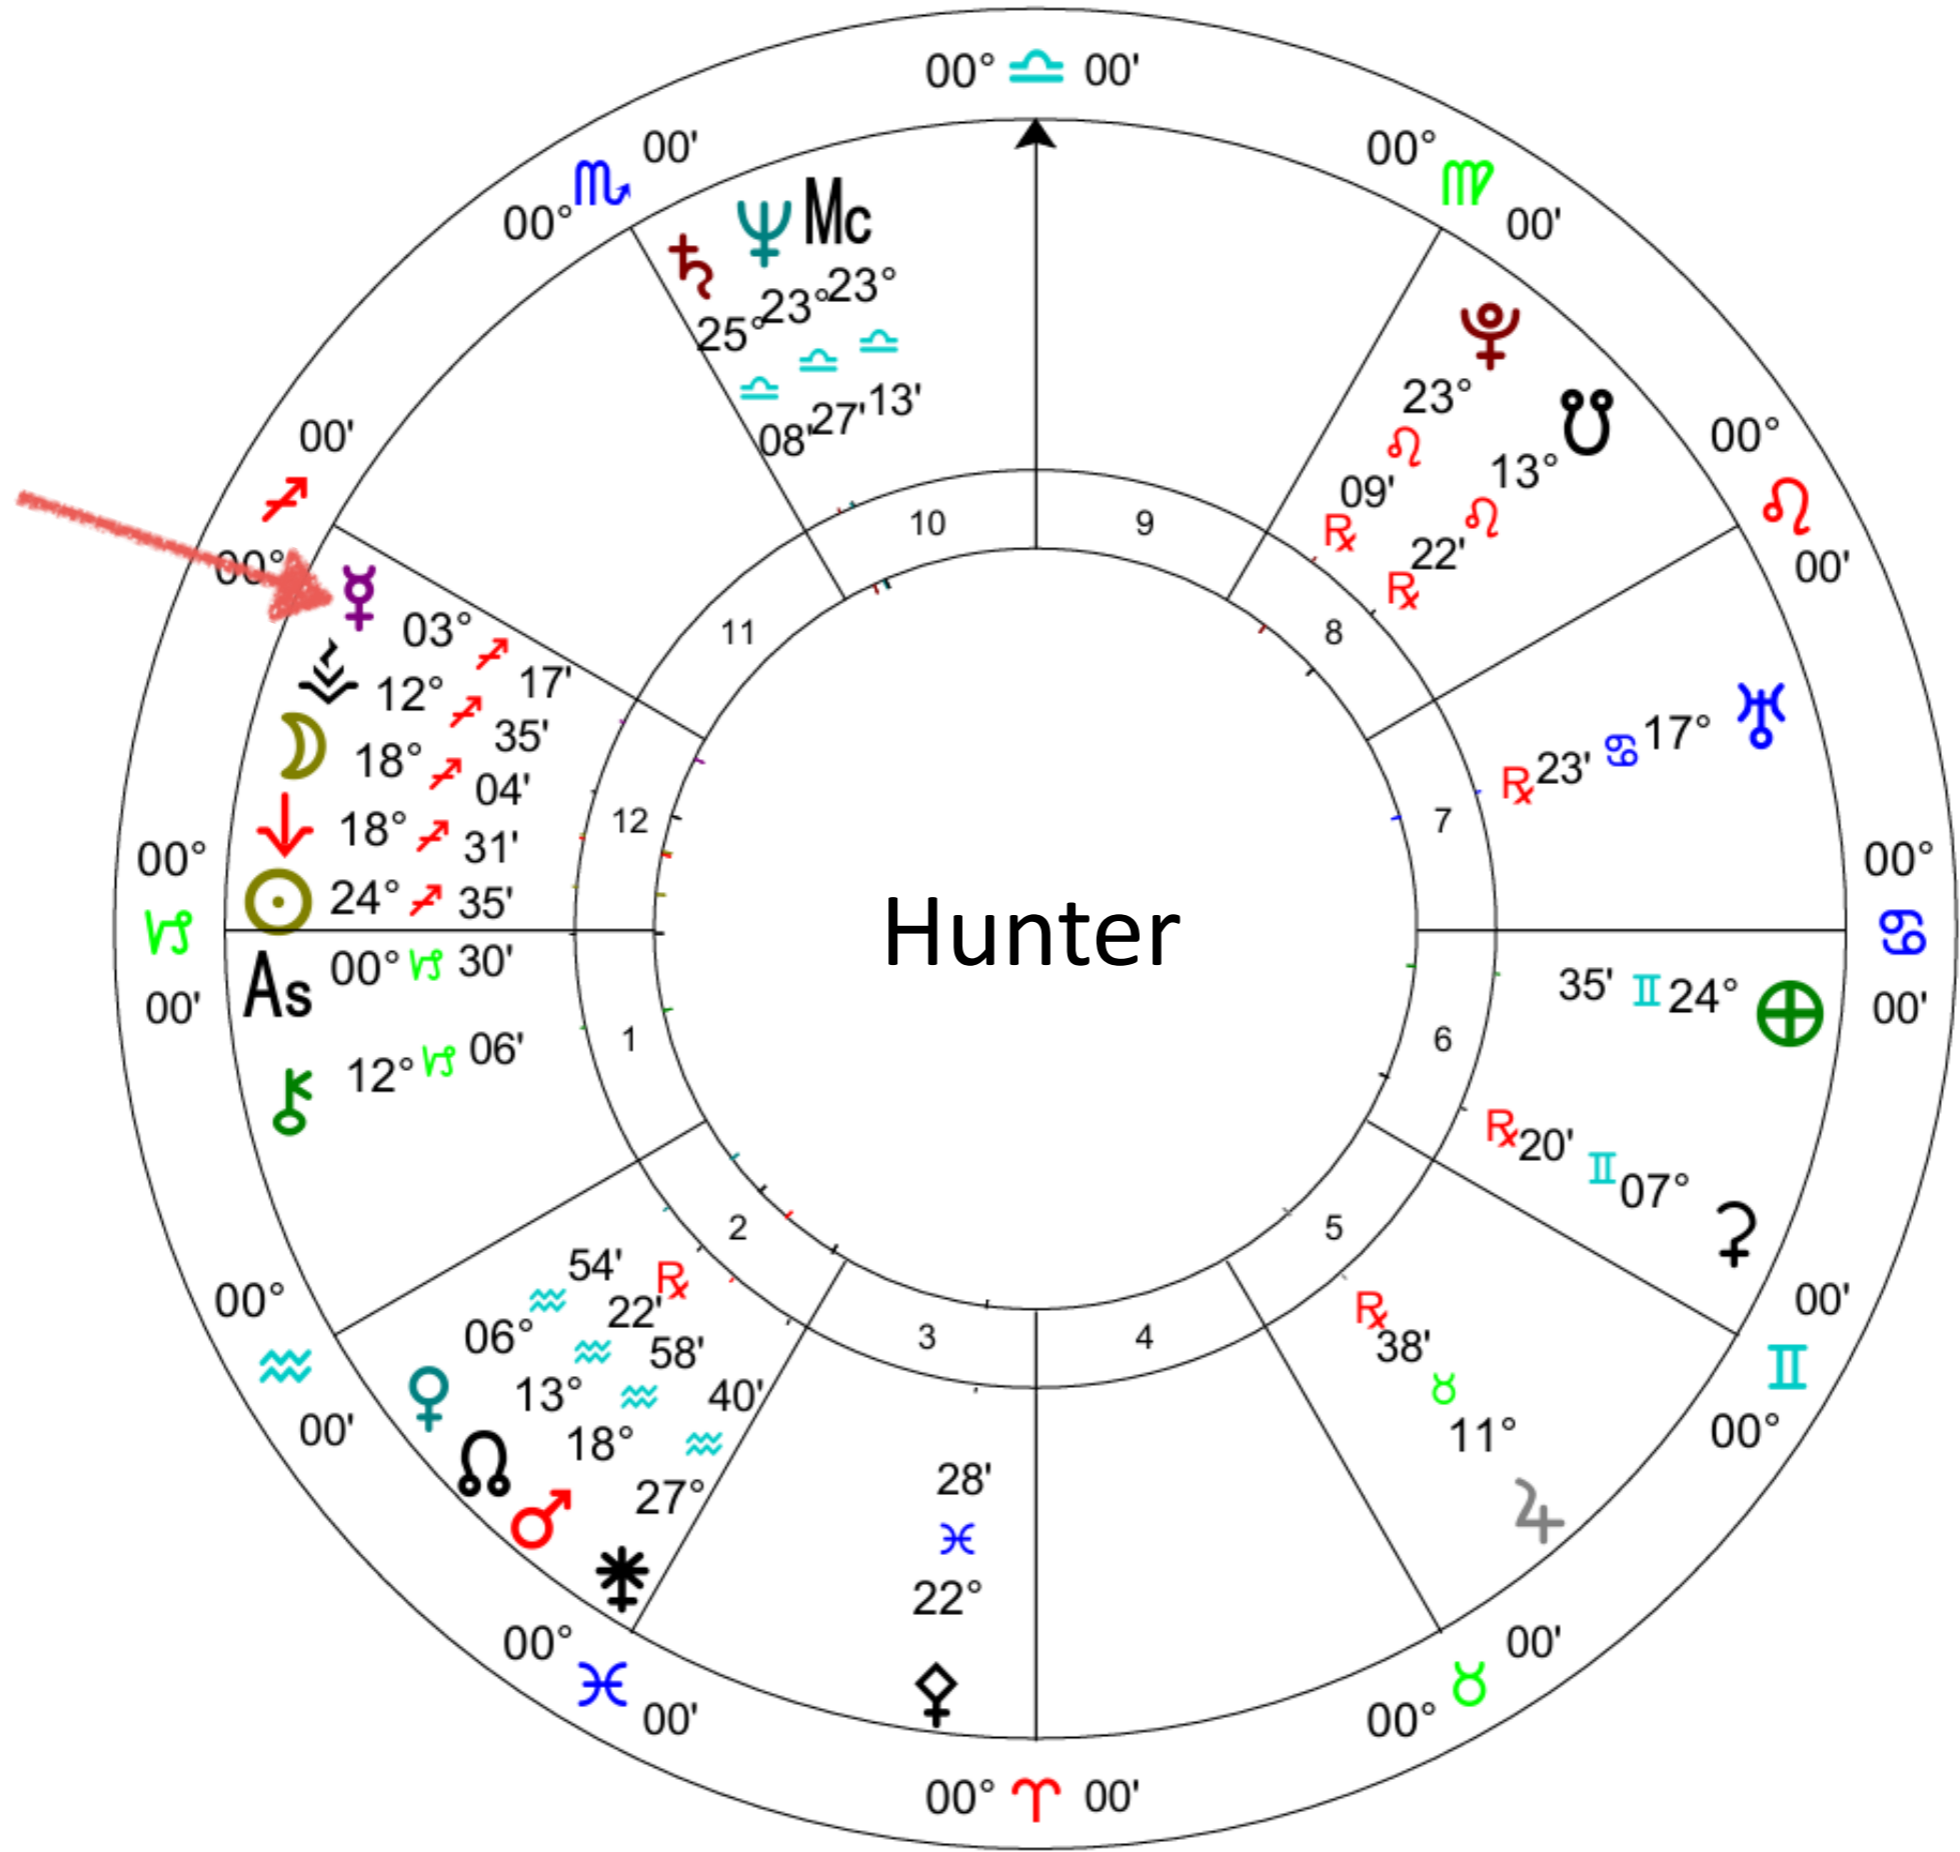

# Message from Your Mercury Archetype

*Mercury*

Communication Style

*Mid Heaven*

Right Livelihood

Teresa

*Mid Heaven*

Right Livelihood