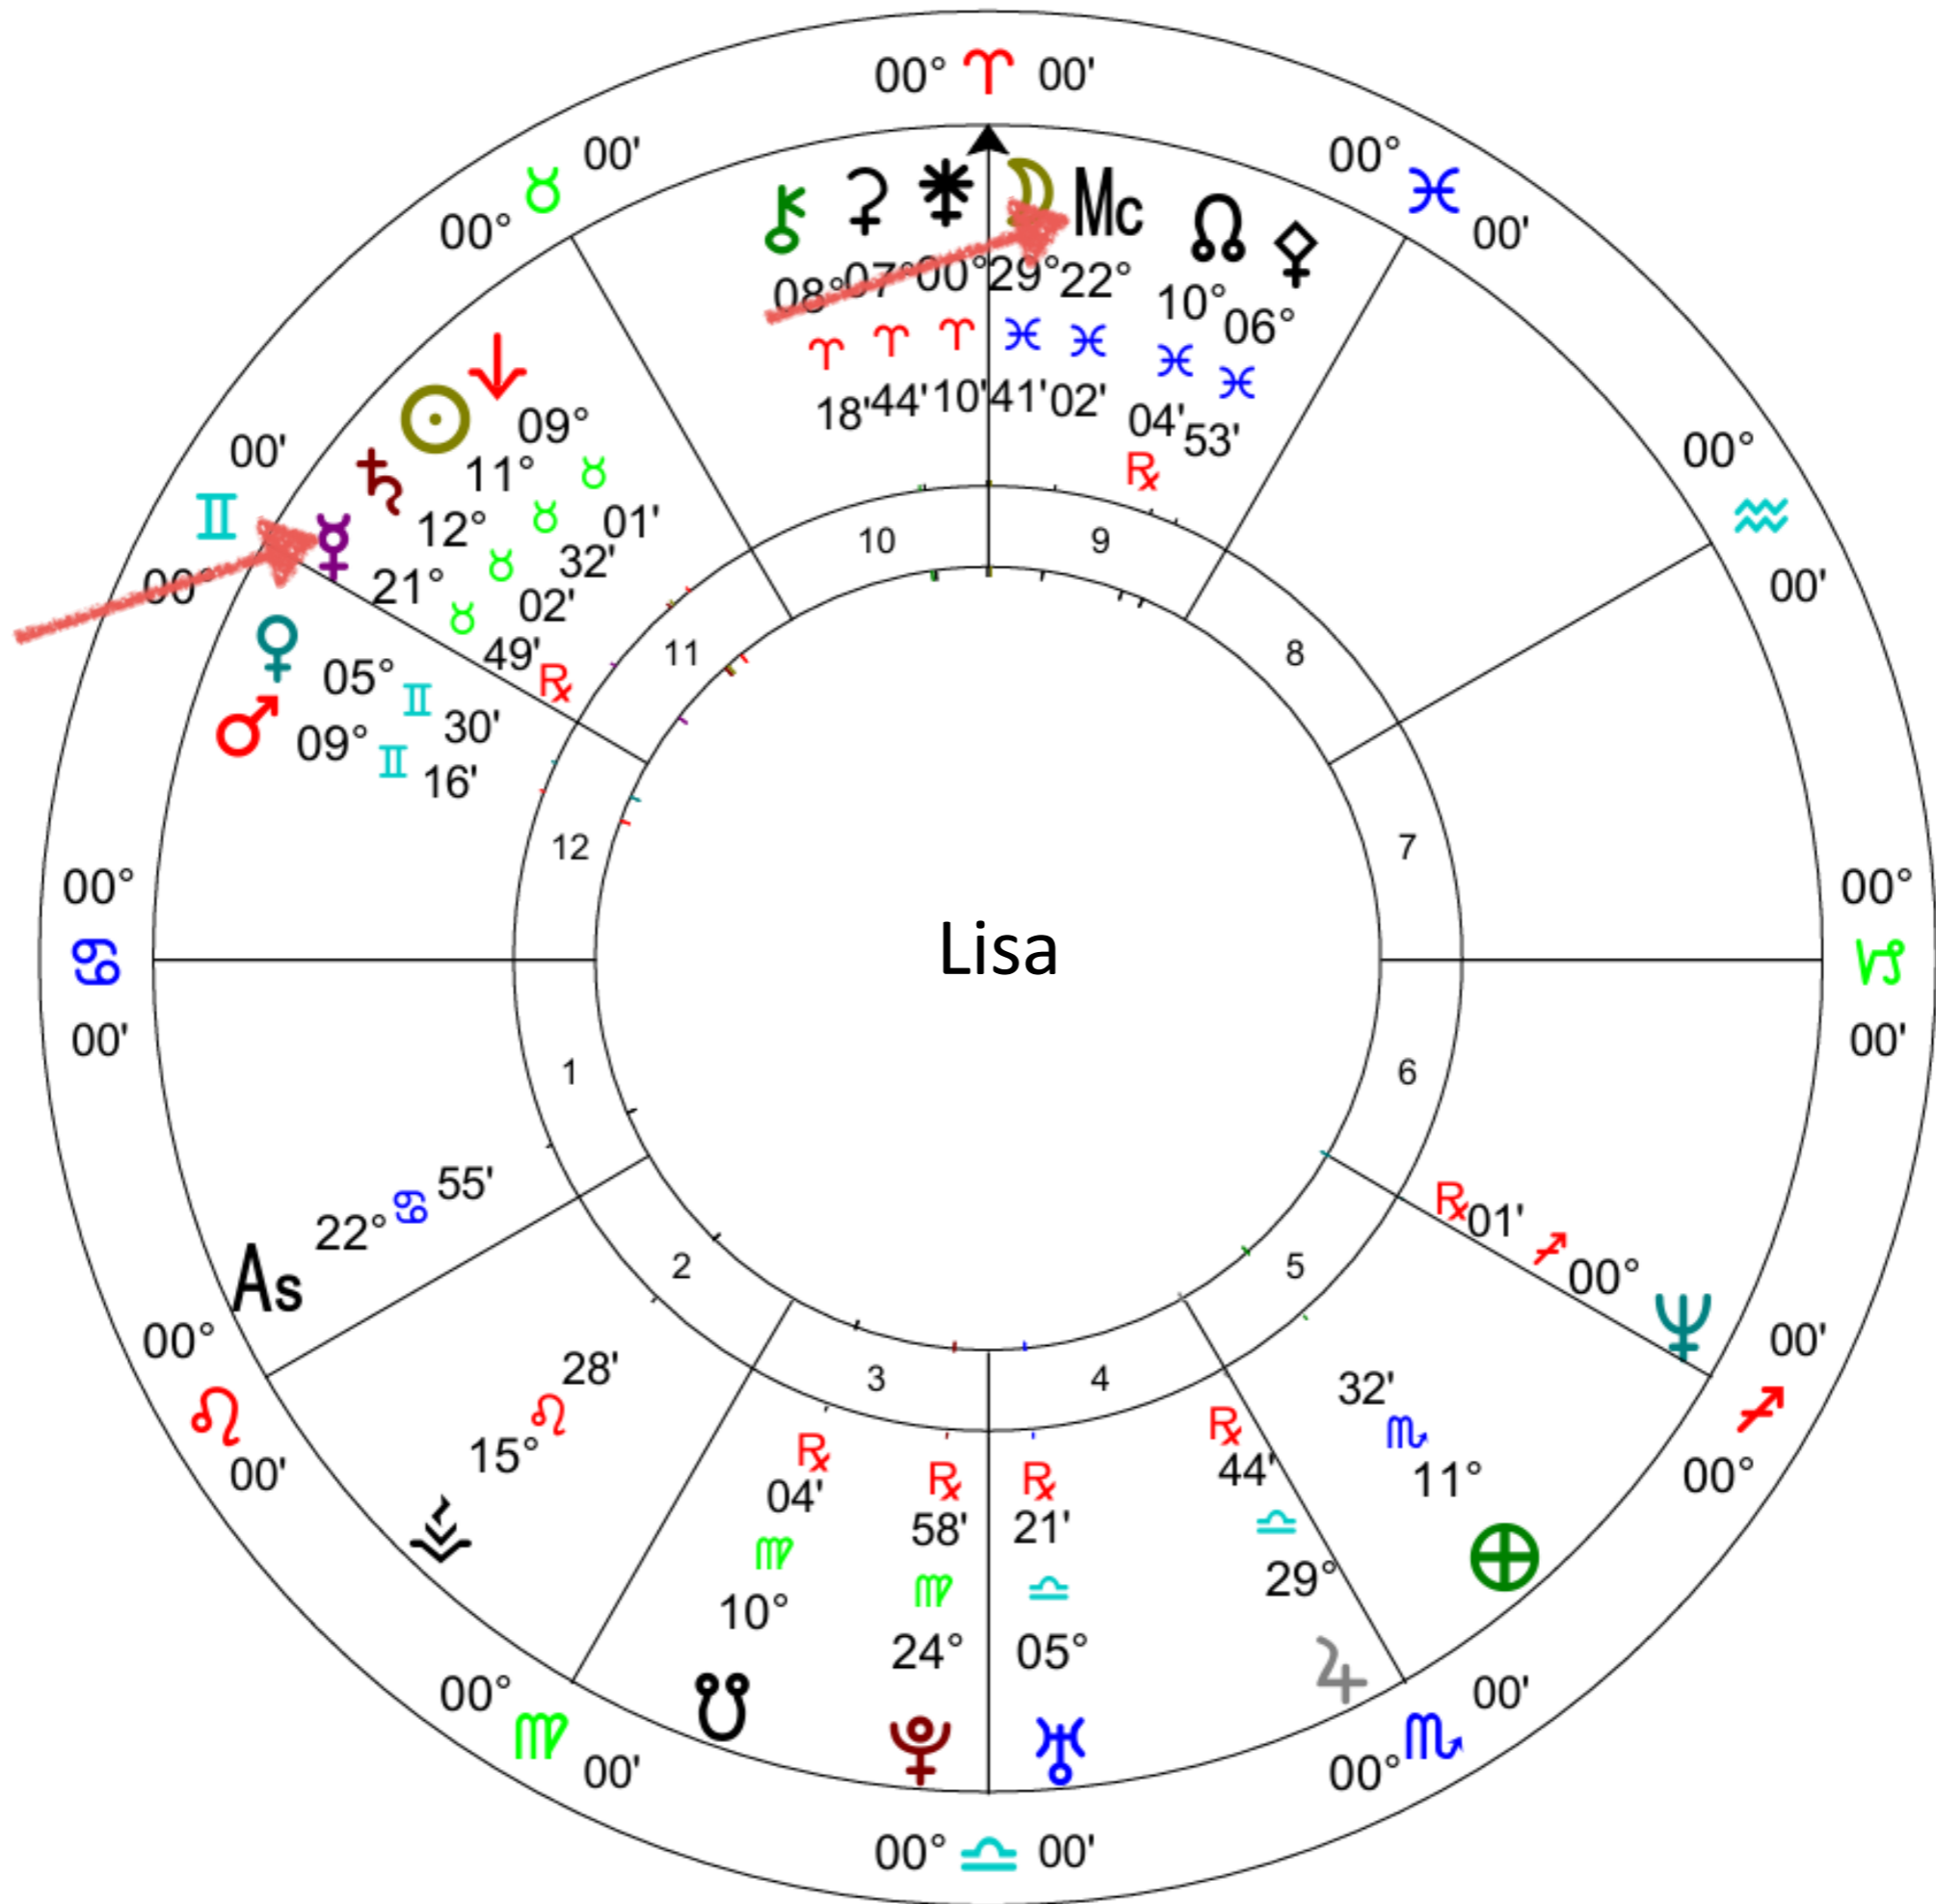

# Message from Your Mercury Archetype

*Mercury*

Communication Style

*Mid Heaven*

Right Livelihood

Teresa

*Mid Heaven*

Right Livelihood

Message  
from Your  
Midheaven  
Archetype

Next 2 Pieces  
Are Found  
Differently...

- They are connected to your moon and rising sign.
- Relax...Take a deep breath...Open to Receive