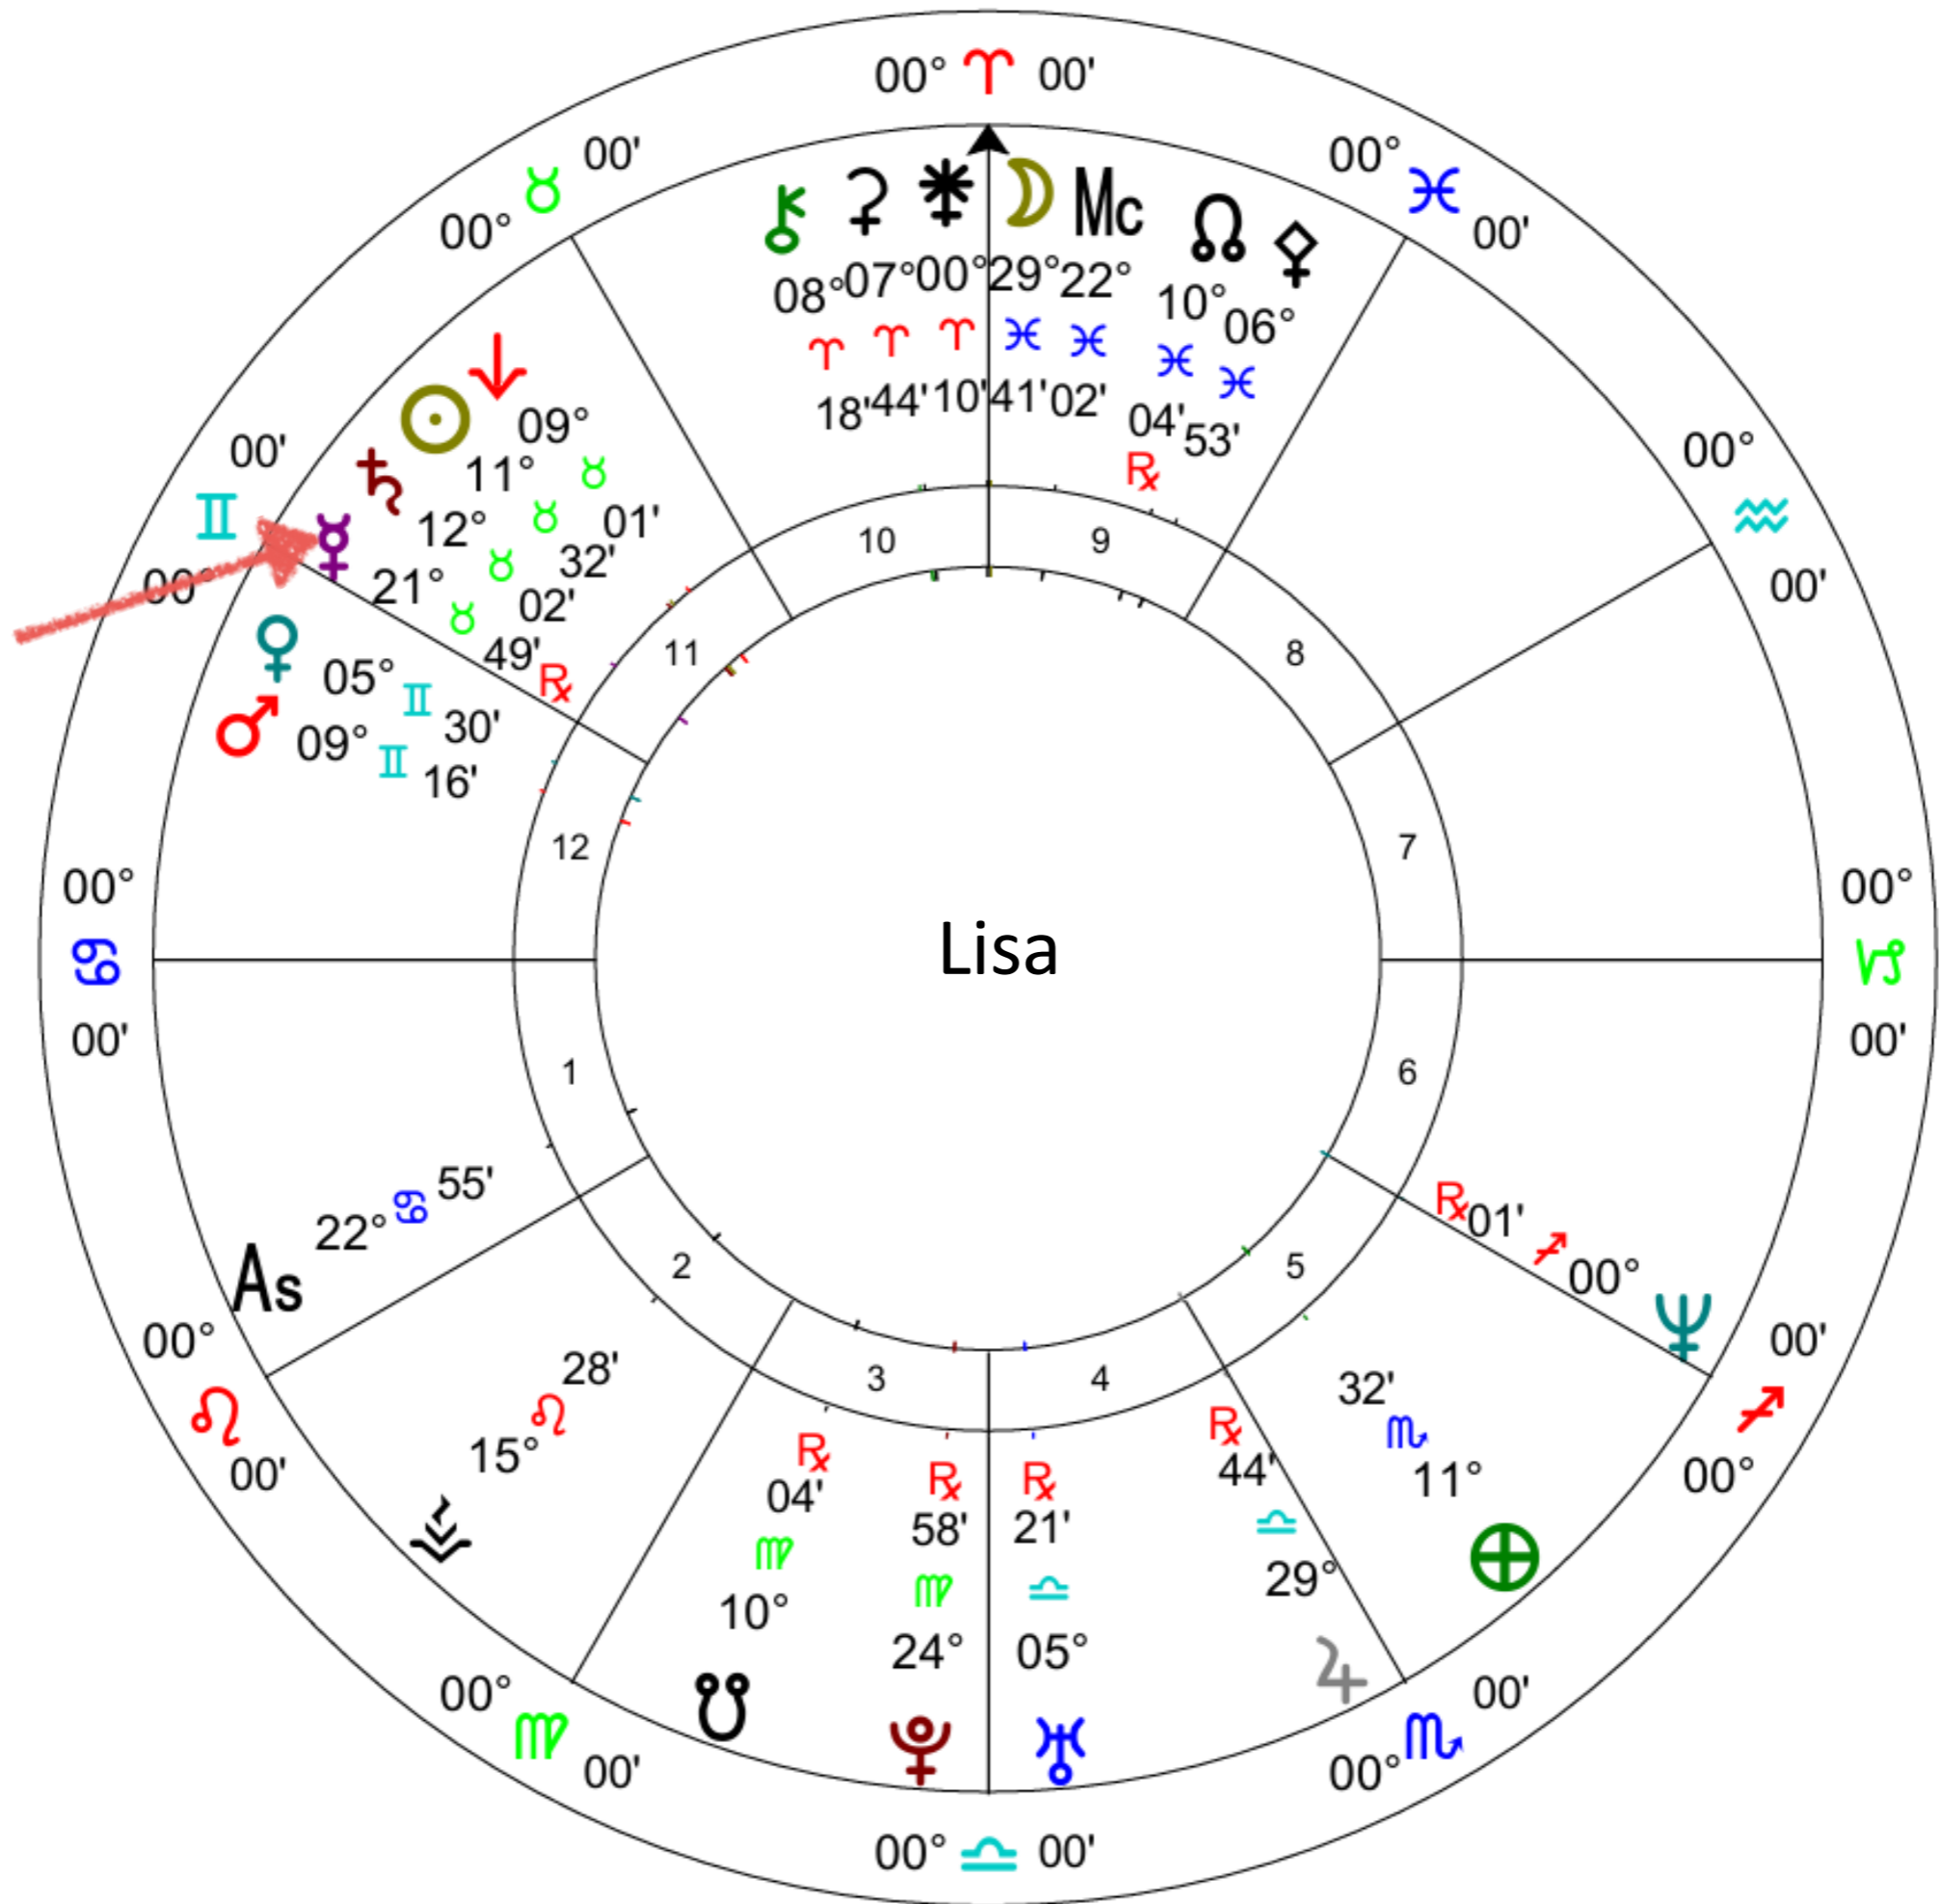

# Message from Your Mercury Archetype

*Mercury*

Communication Style

*Mid Heaven*

Right Livelihood

Teresa

*Mid Heaven*

Right Livelihood