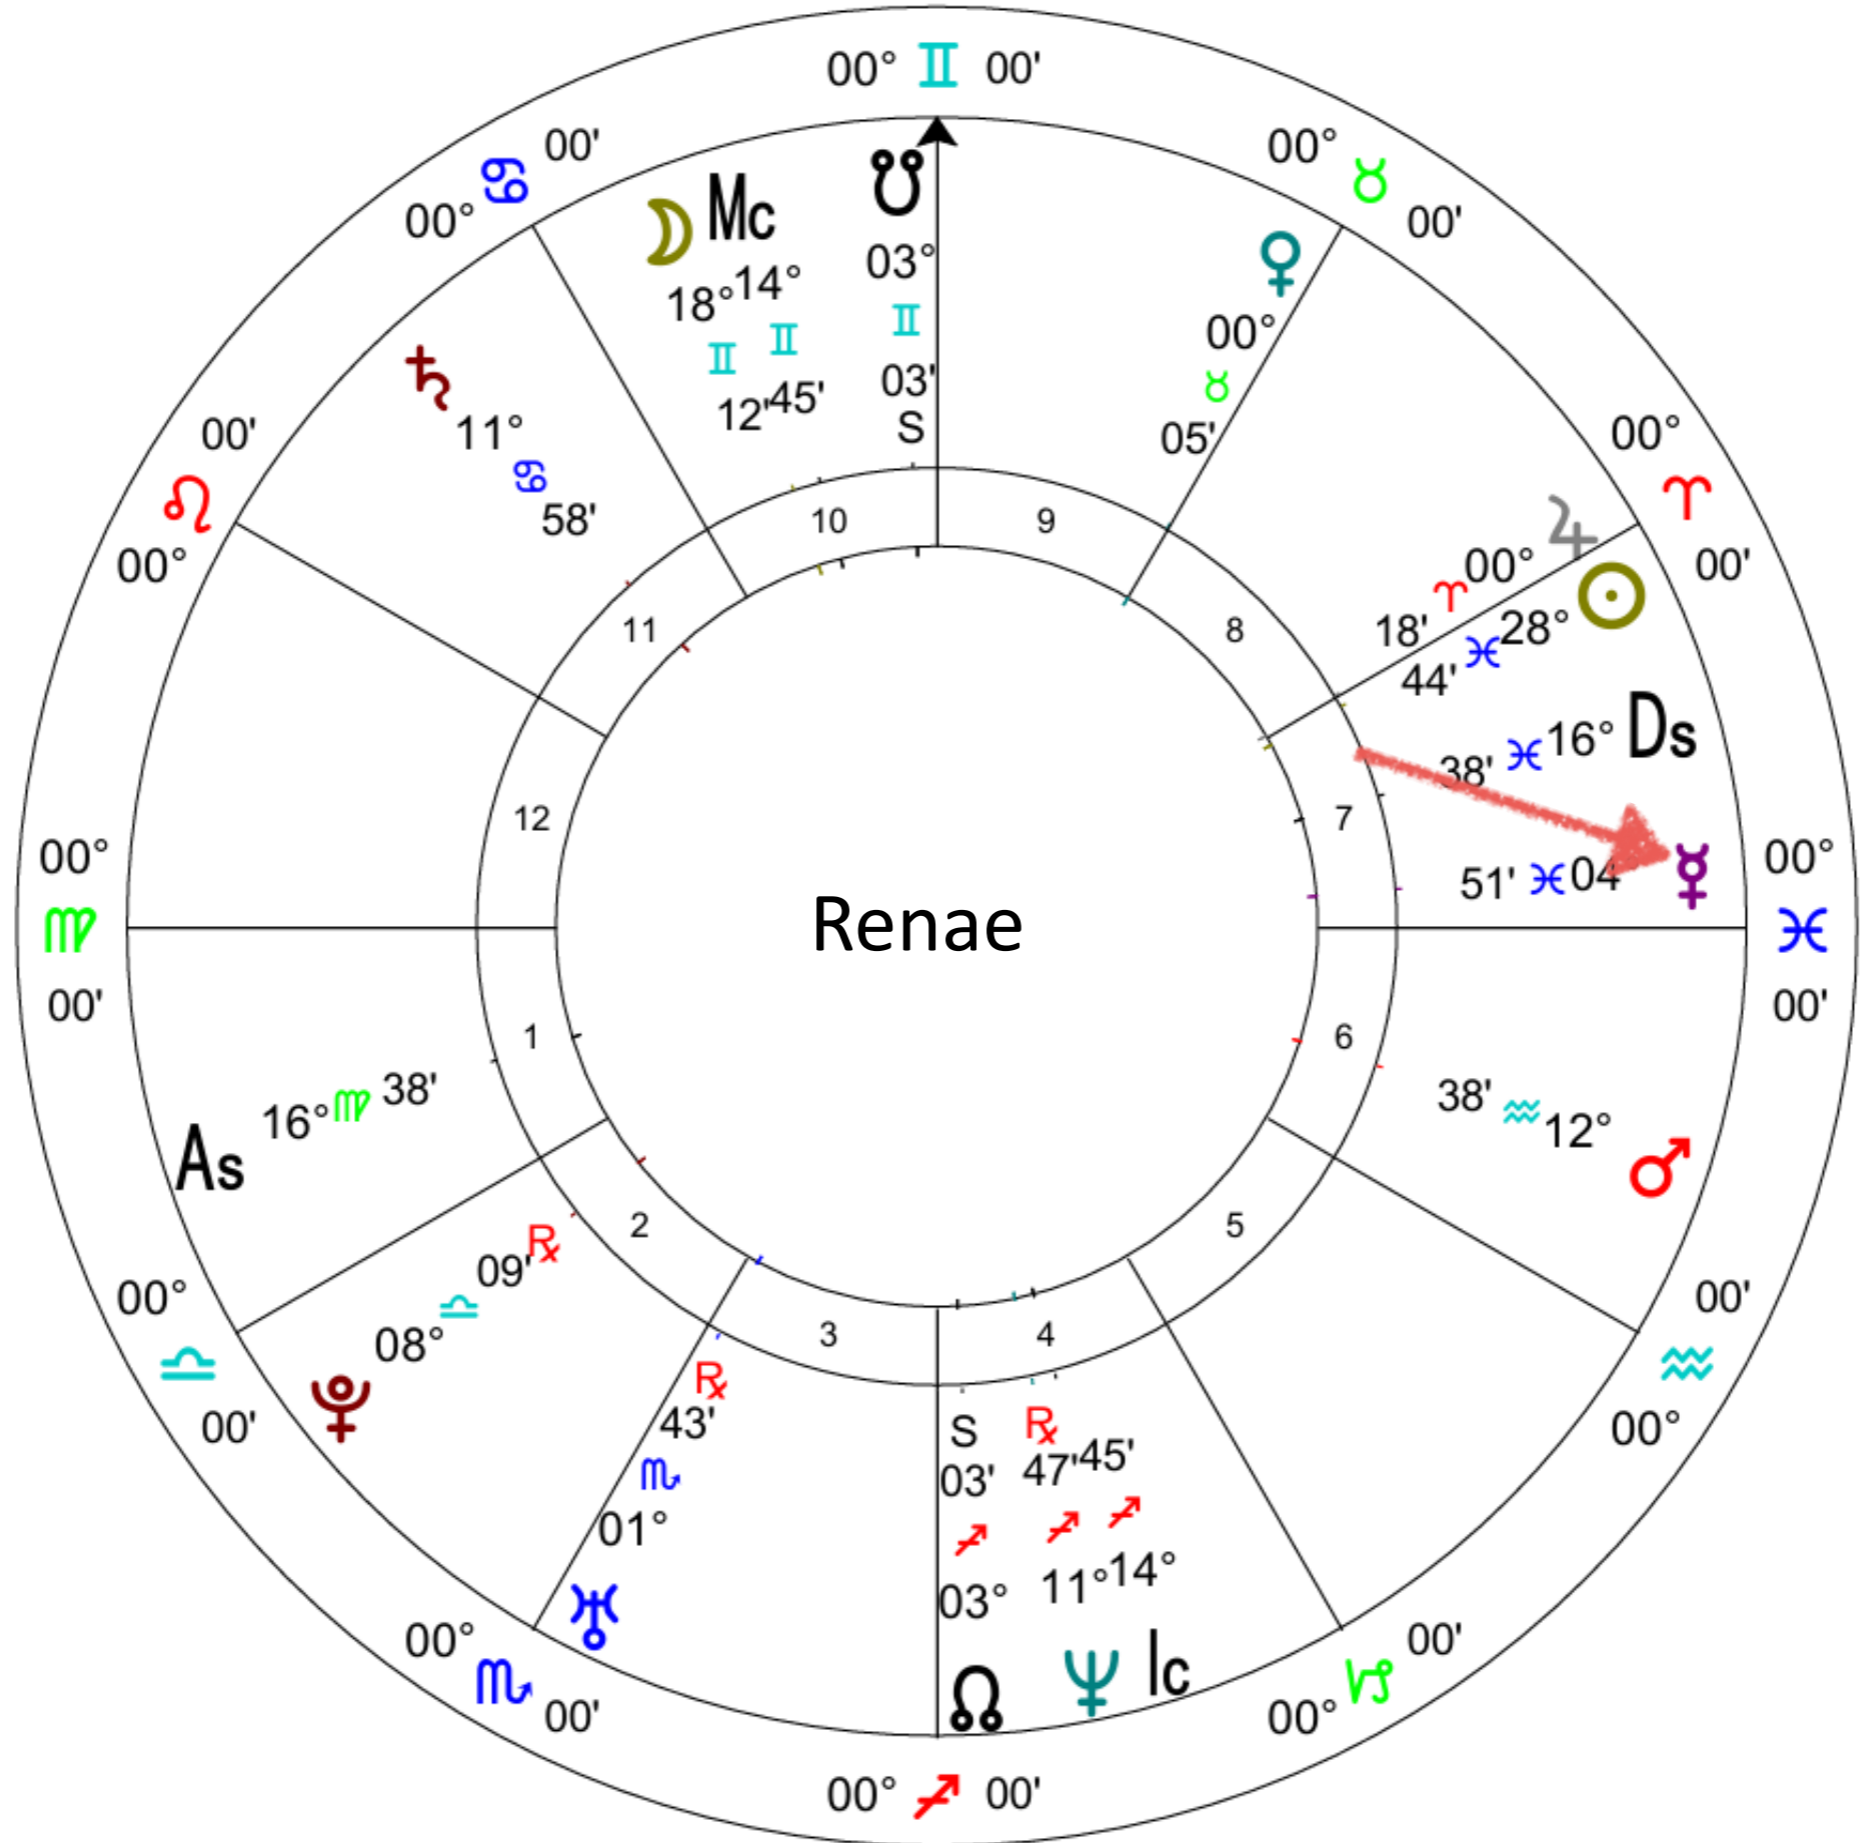

# Message from Your Mercury Archetype

*Mercury*

Communication Style

*Mid Heaven*

Right Livelihood

Teresa

*Mid Heaven*

Right Livelihood