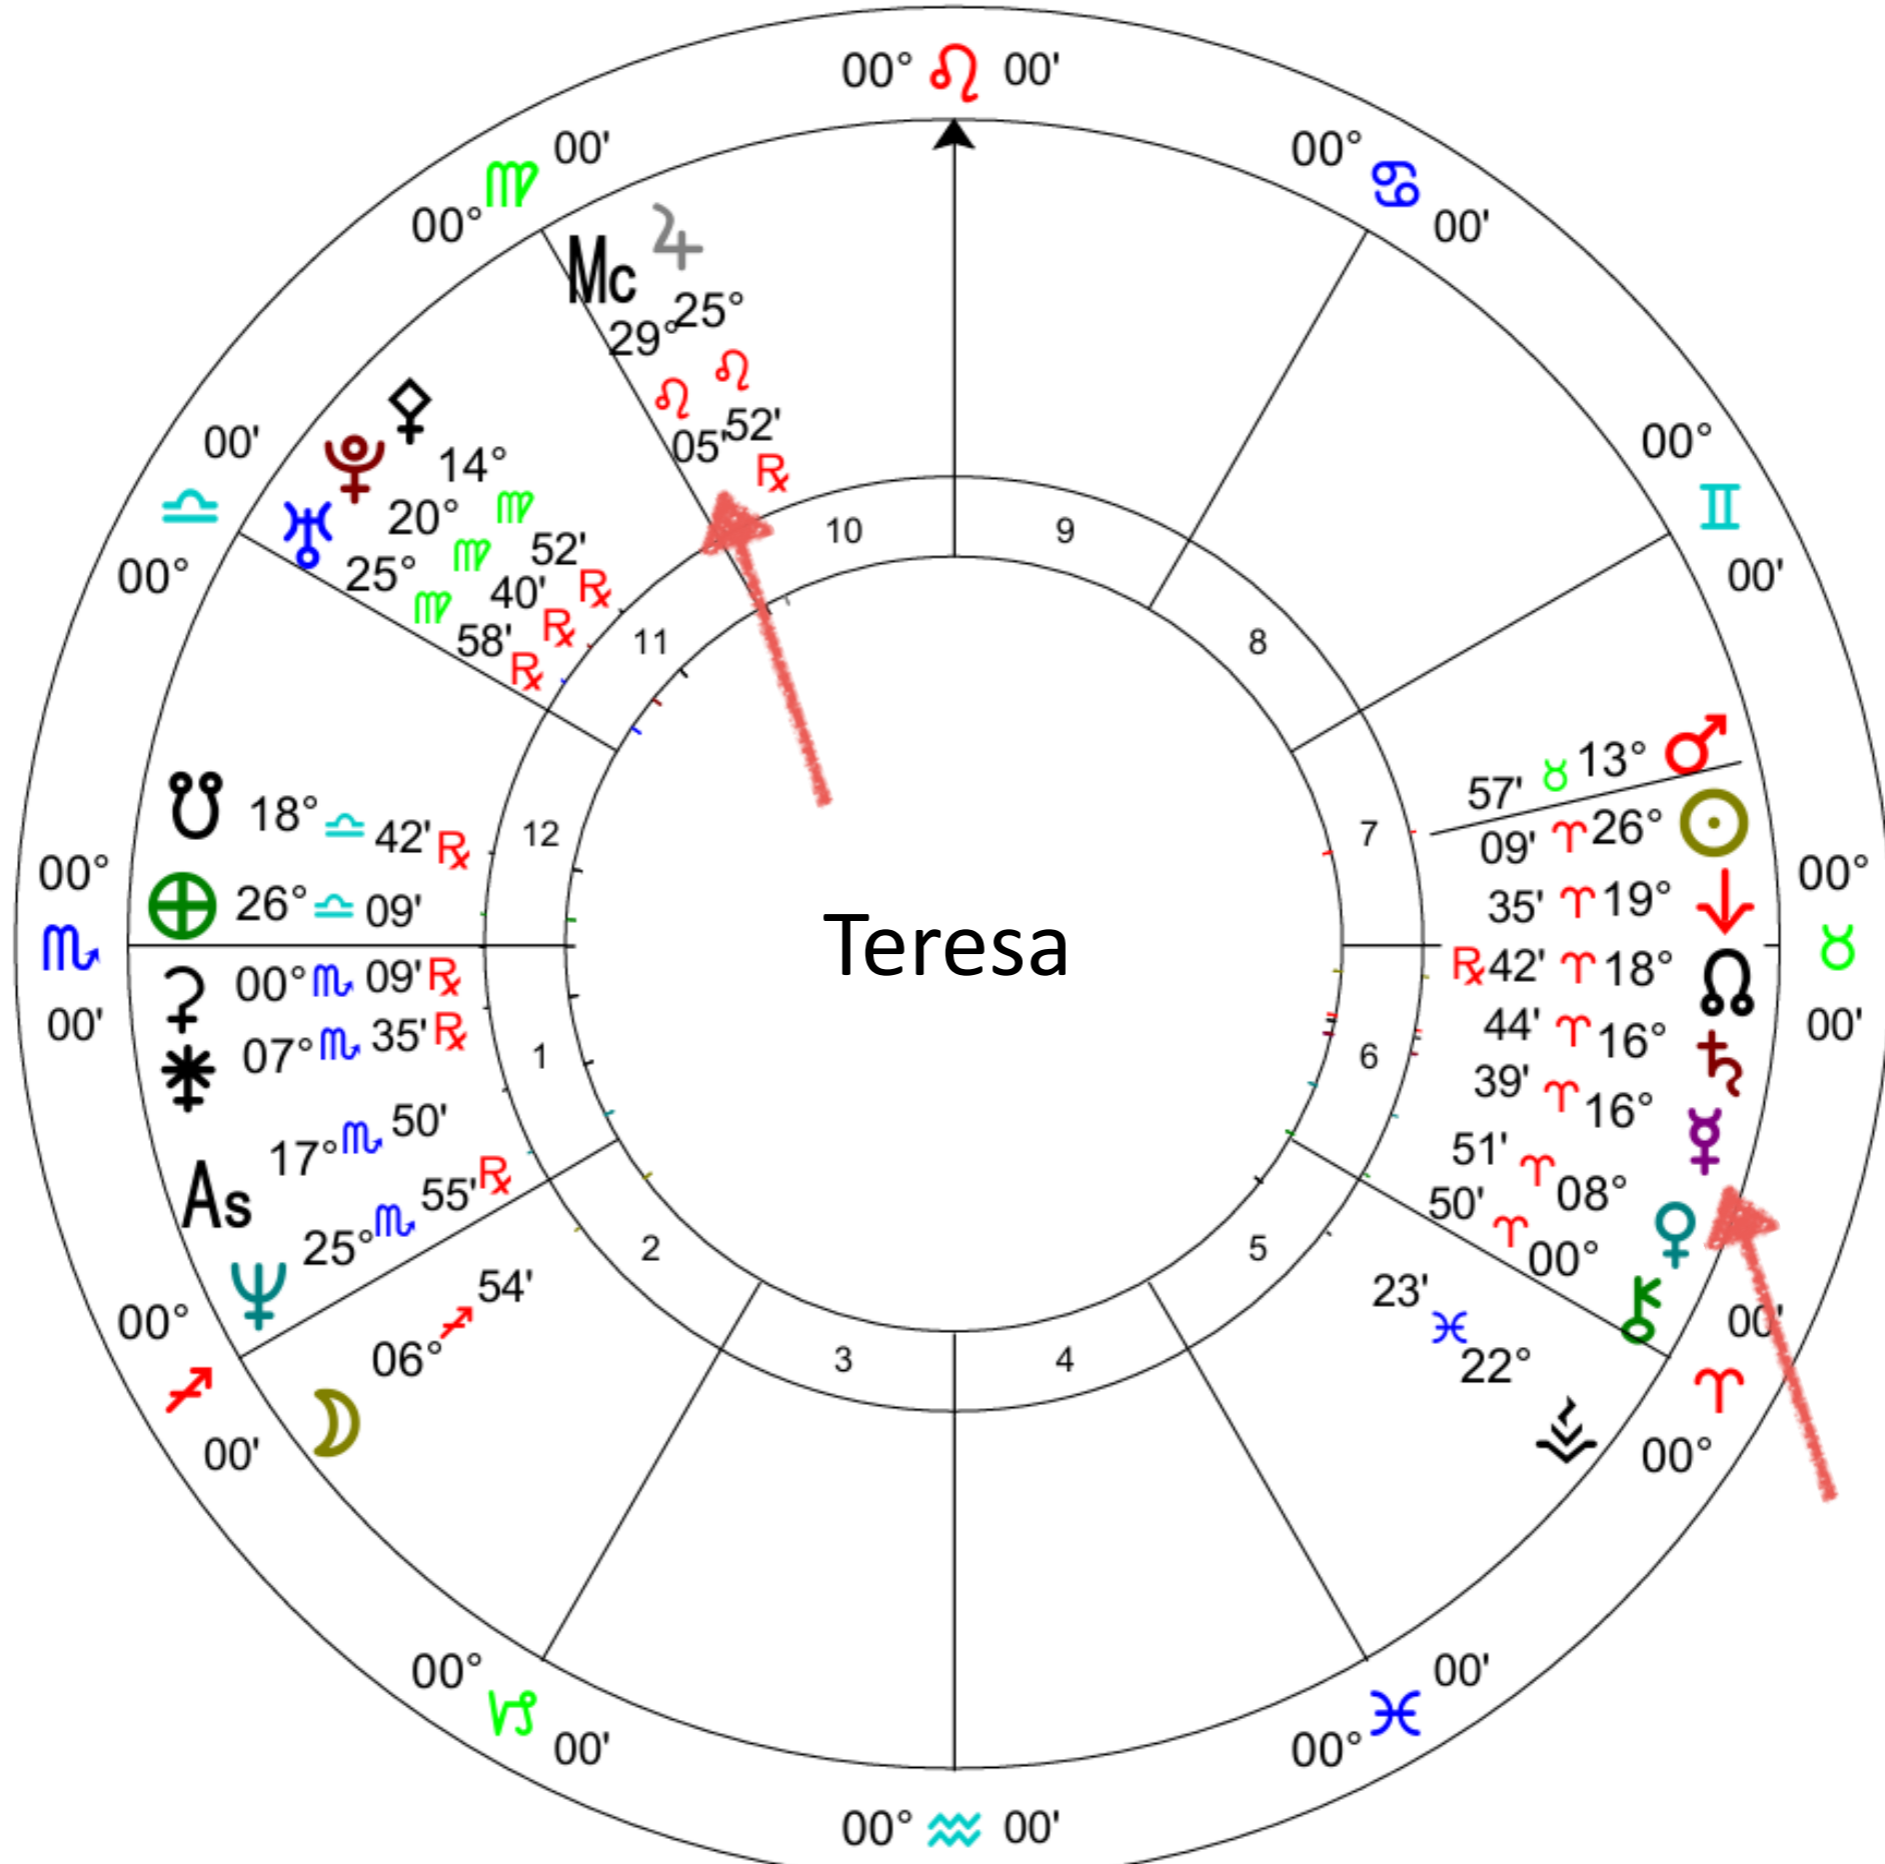

# Message from Your Mercury Archetype

*Mercury*

Communication Style

*Mid Heaven*

Right Livelihood

Teresa

*Mid Heaven*

Right Livelihood

Message  
from Your  
Midheaven  
Archetype

Next 2 Pieces  
Are Found  
Differently...

- They are connected to your moon and rising sign.
- Relax...Take a deep breath...Open to Receive