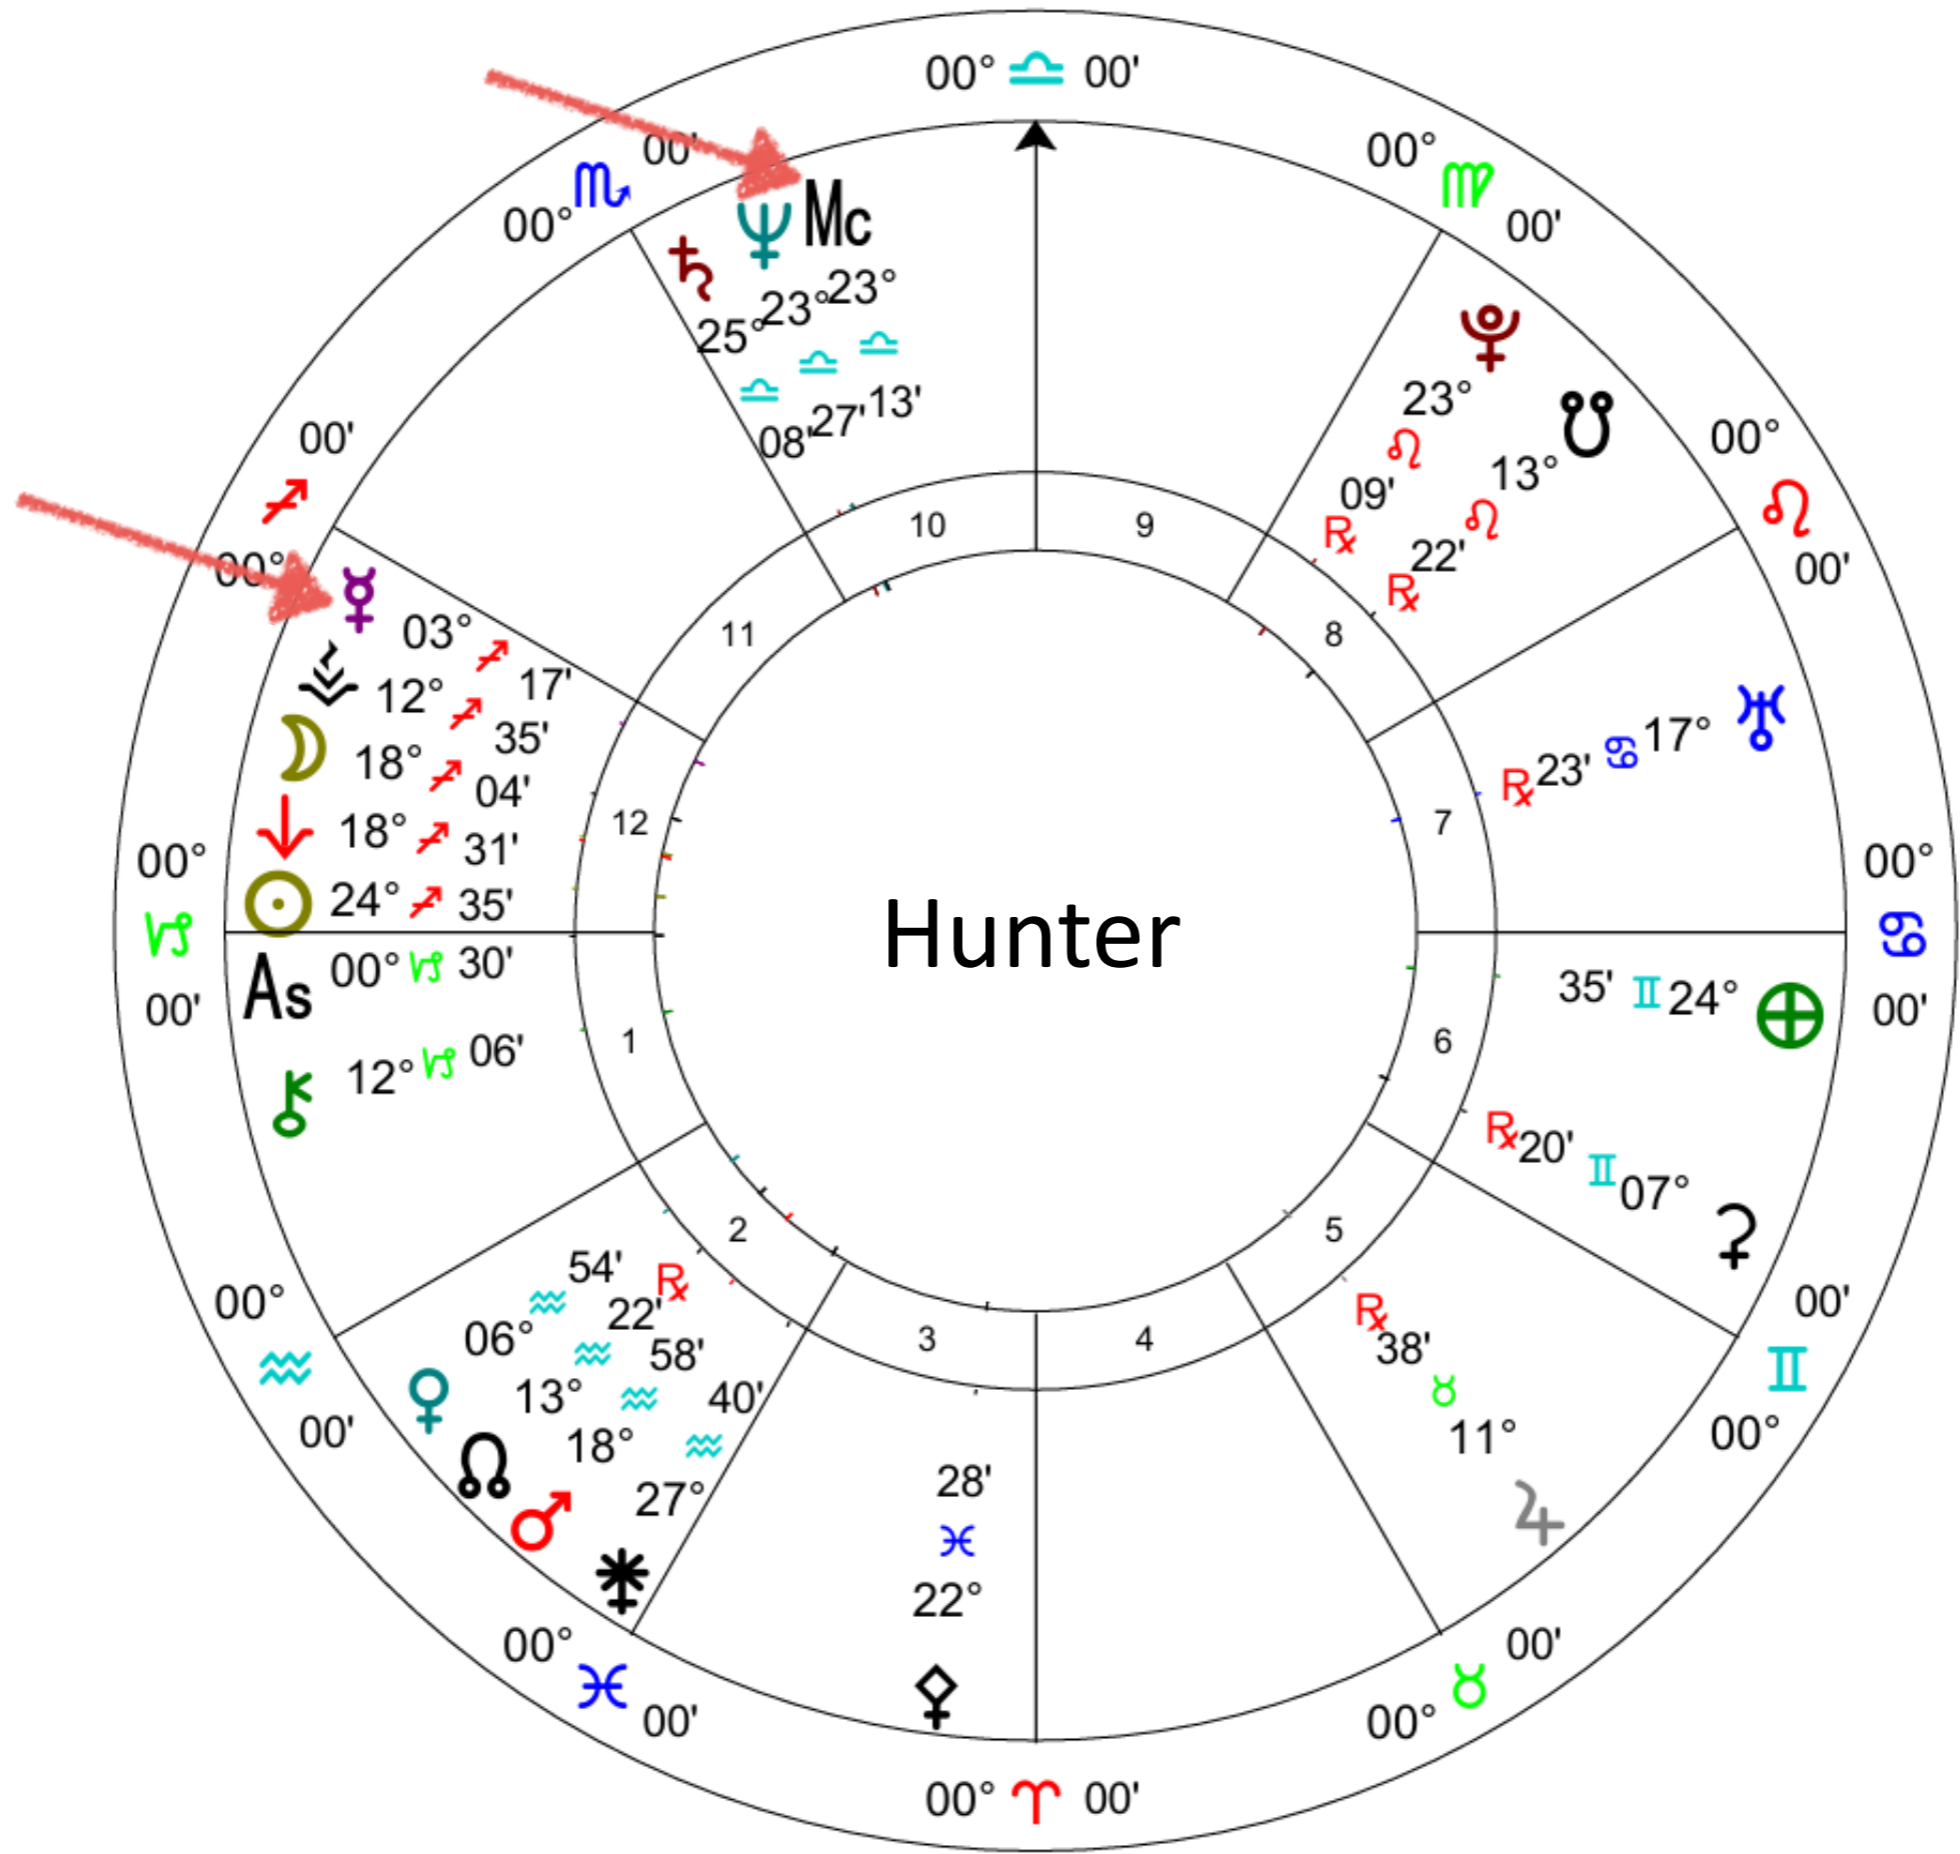

# Message from Your Mercury Archetype

*Mercury*

Communication Style

*Mid Heaven*

Right Livelihood

Teresa

*Mid Heaven*

Right Livelihood

Message  
from Your  
Midheaven  
Archetype

Next 2 Pieces  
Are Found  
Differently...

- They are connected to your moon and rising sign.
- Relax...Take a deep breath...Open to Receive