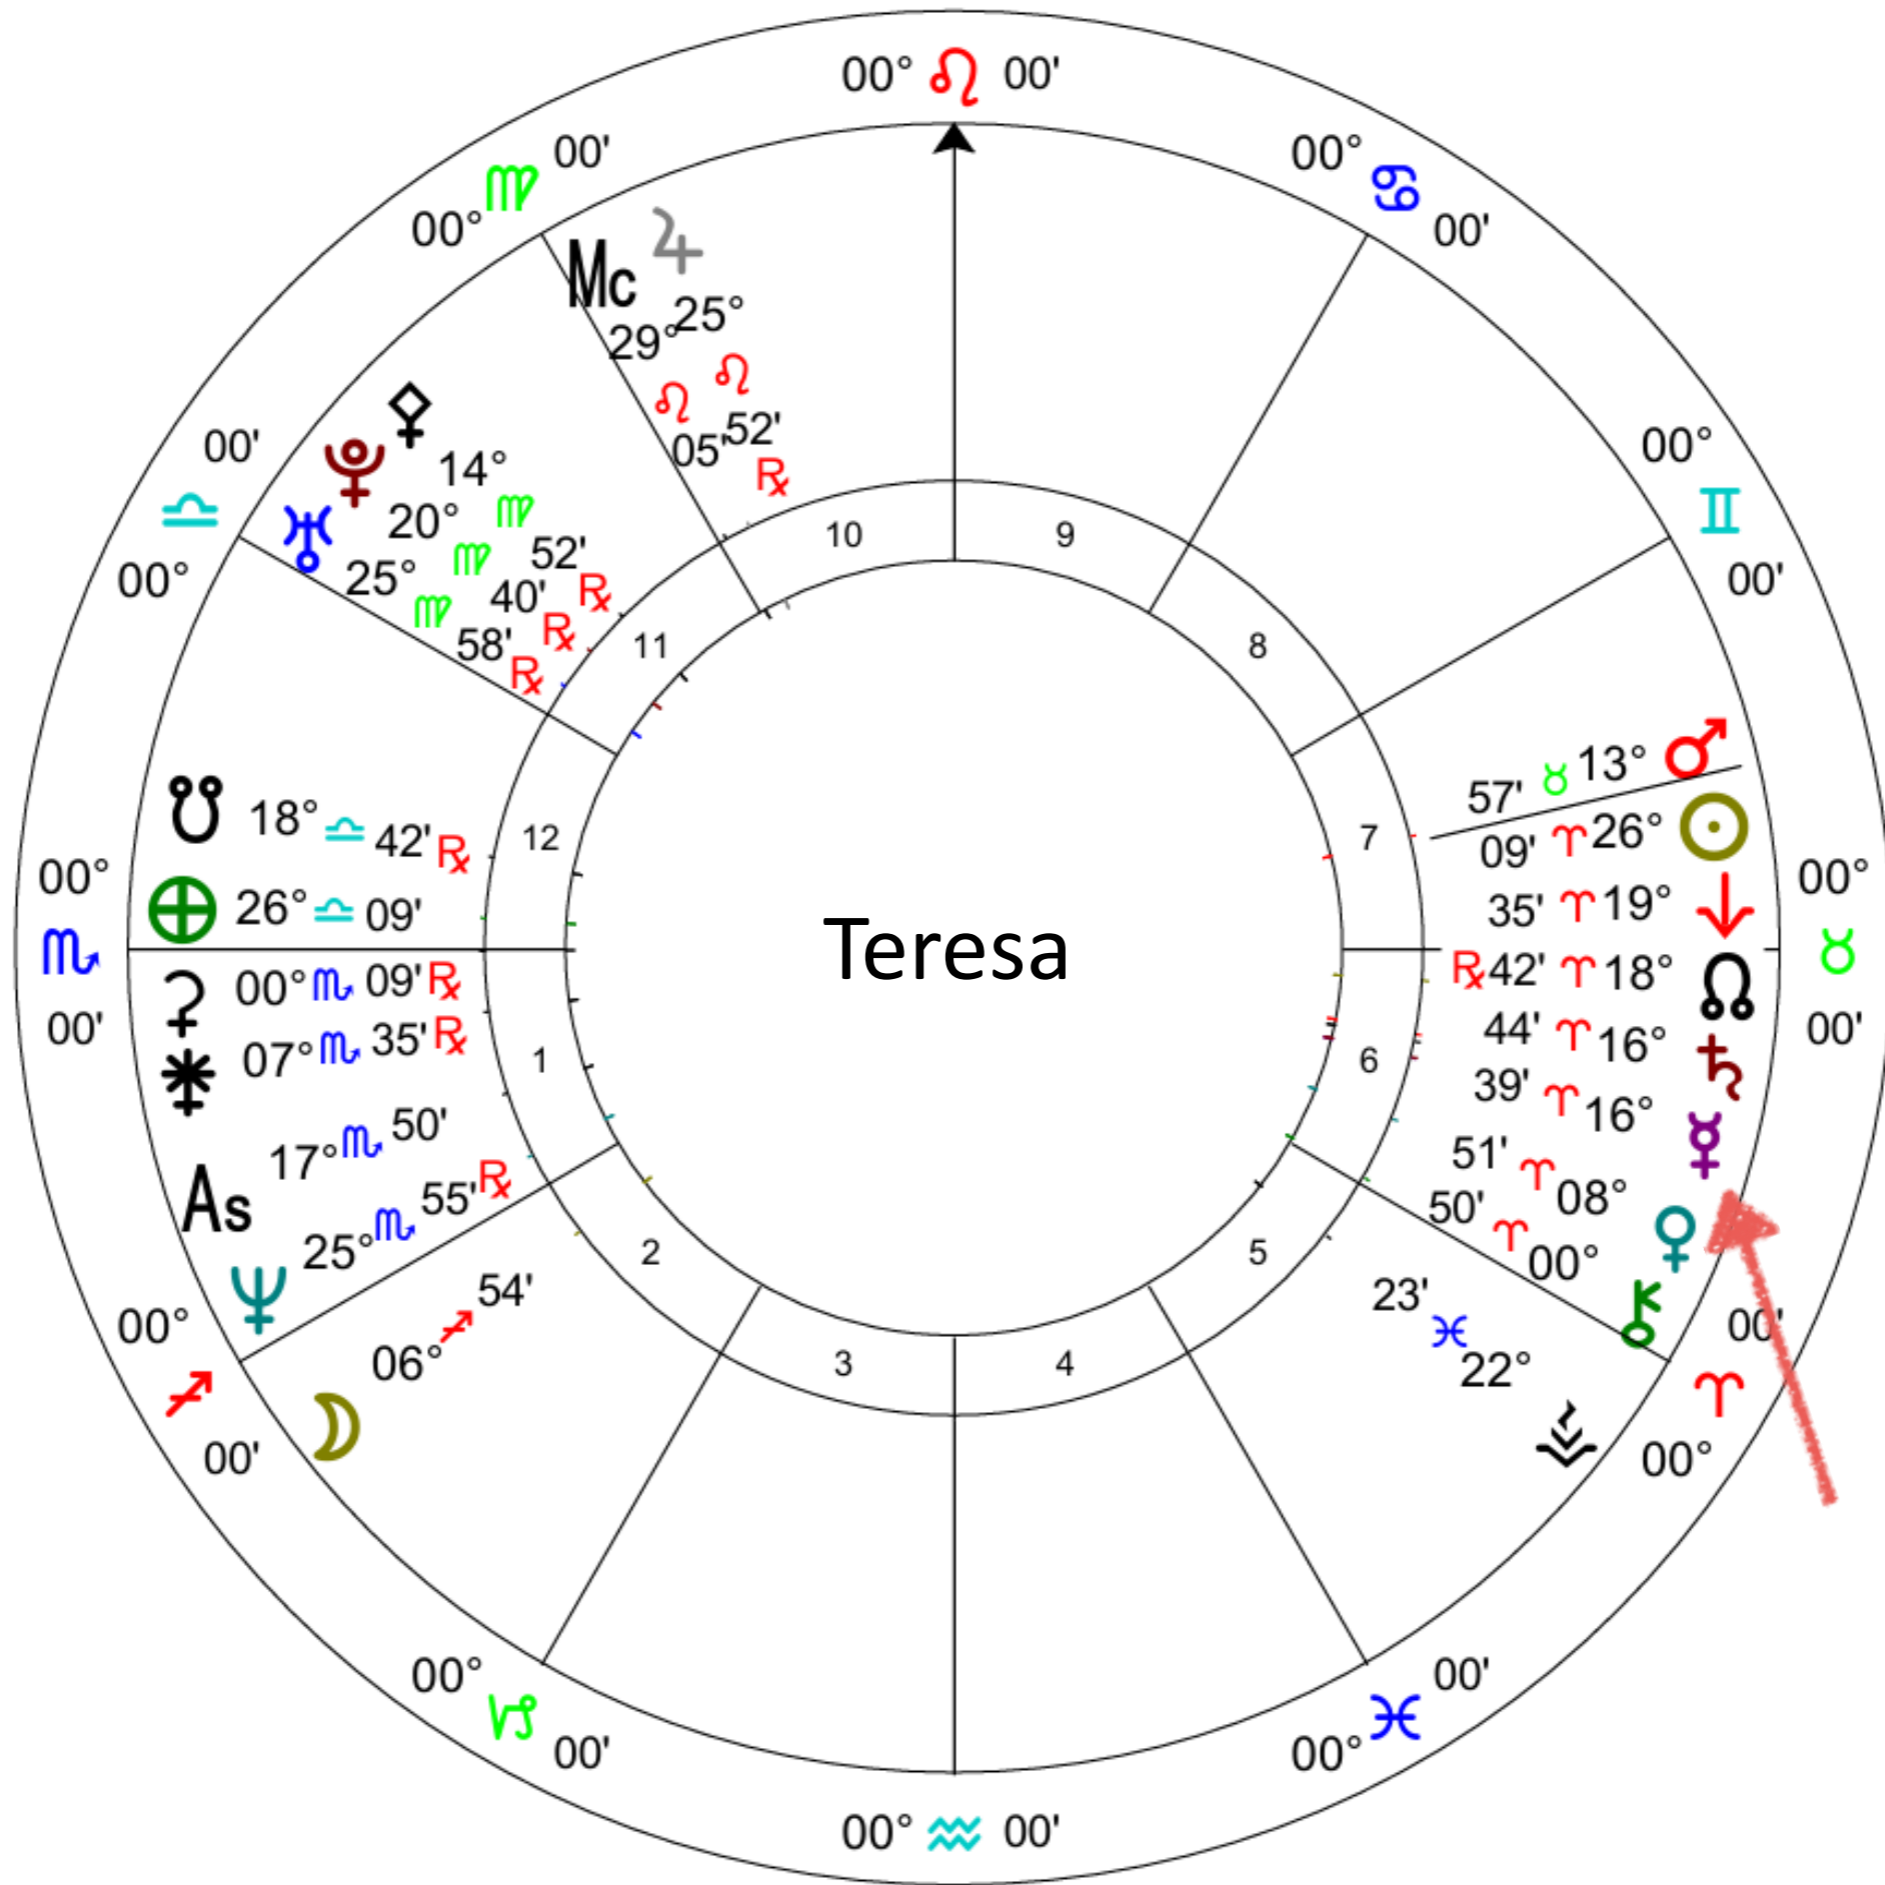

# Message from Your Mercury Archetype

*Mercury*

Communication Style

*Mid Heaven*

Right Livelihood

Teresa

*Mid Heaven*

Right Livelihood