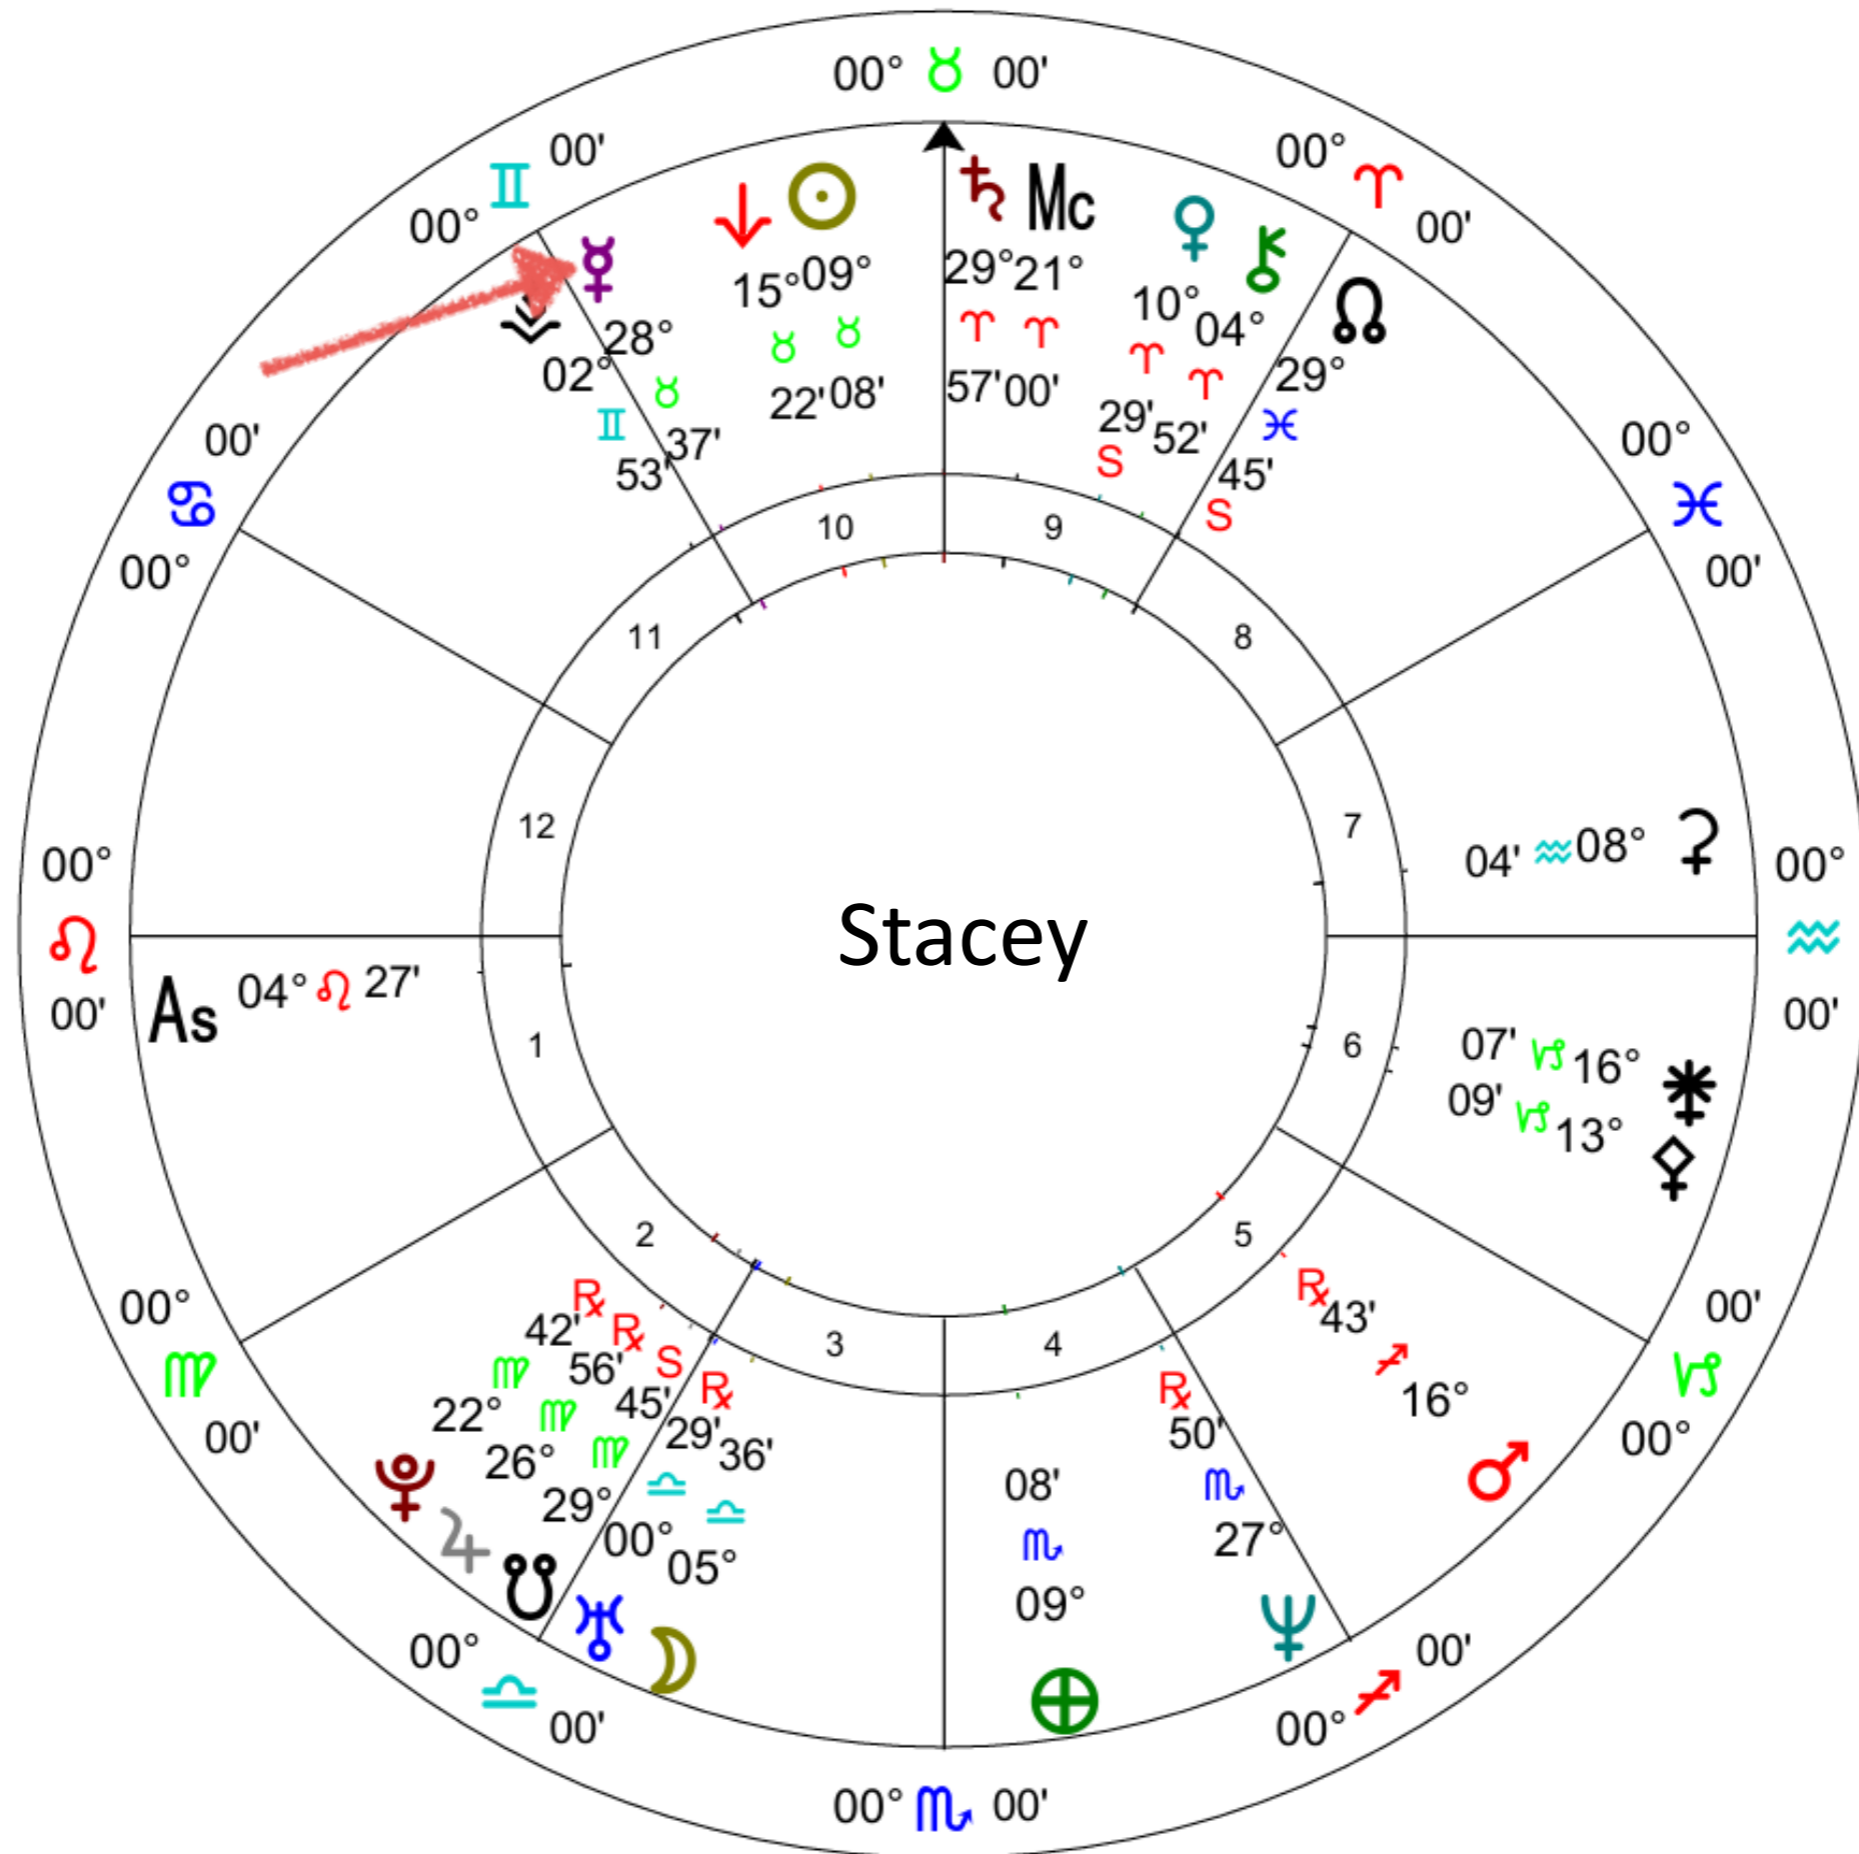

# Message from Your Mercury Archetype

*Mercury*

Communication Style

*Mid Heaven*

Right Livelihood

Teresa

*Mid Heaven*

Right Livelihood

Message  
from Your  
Midheaven  
Archetype

Next 2 Pieces  
Are Found  
Differently...

- They are connected to your moon and rising sign.
- Relax...Take a deep breath...Open to Receive