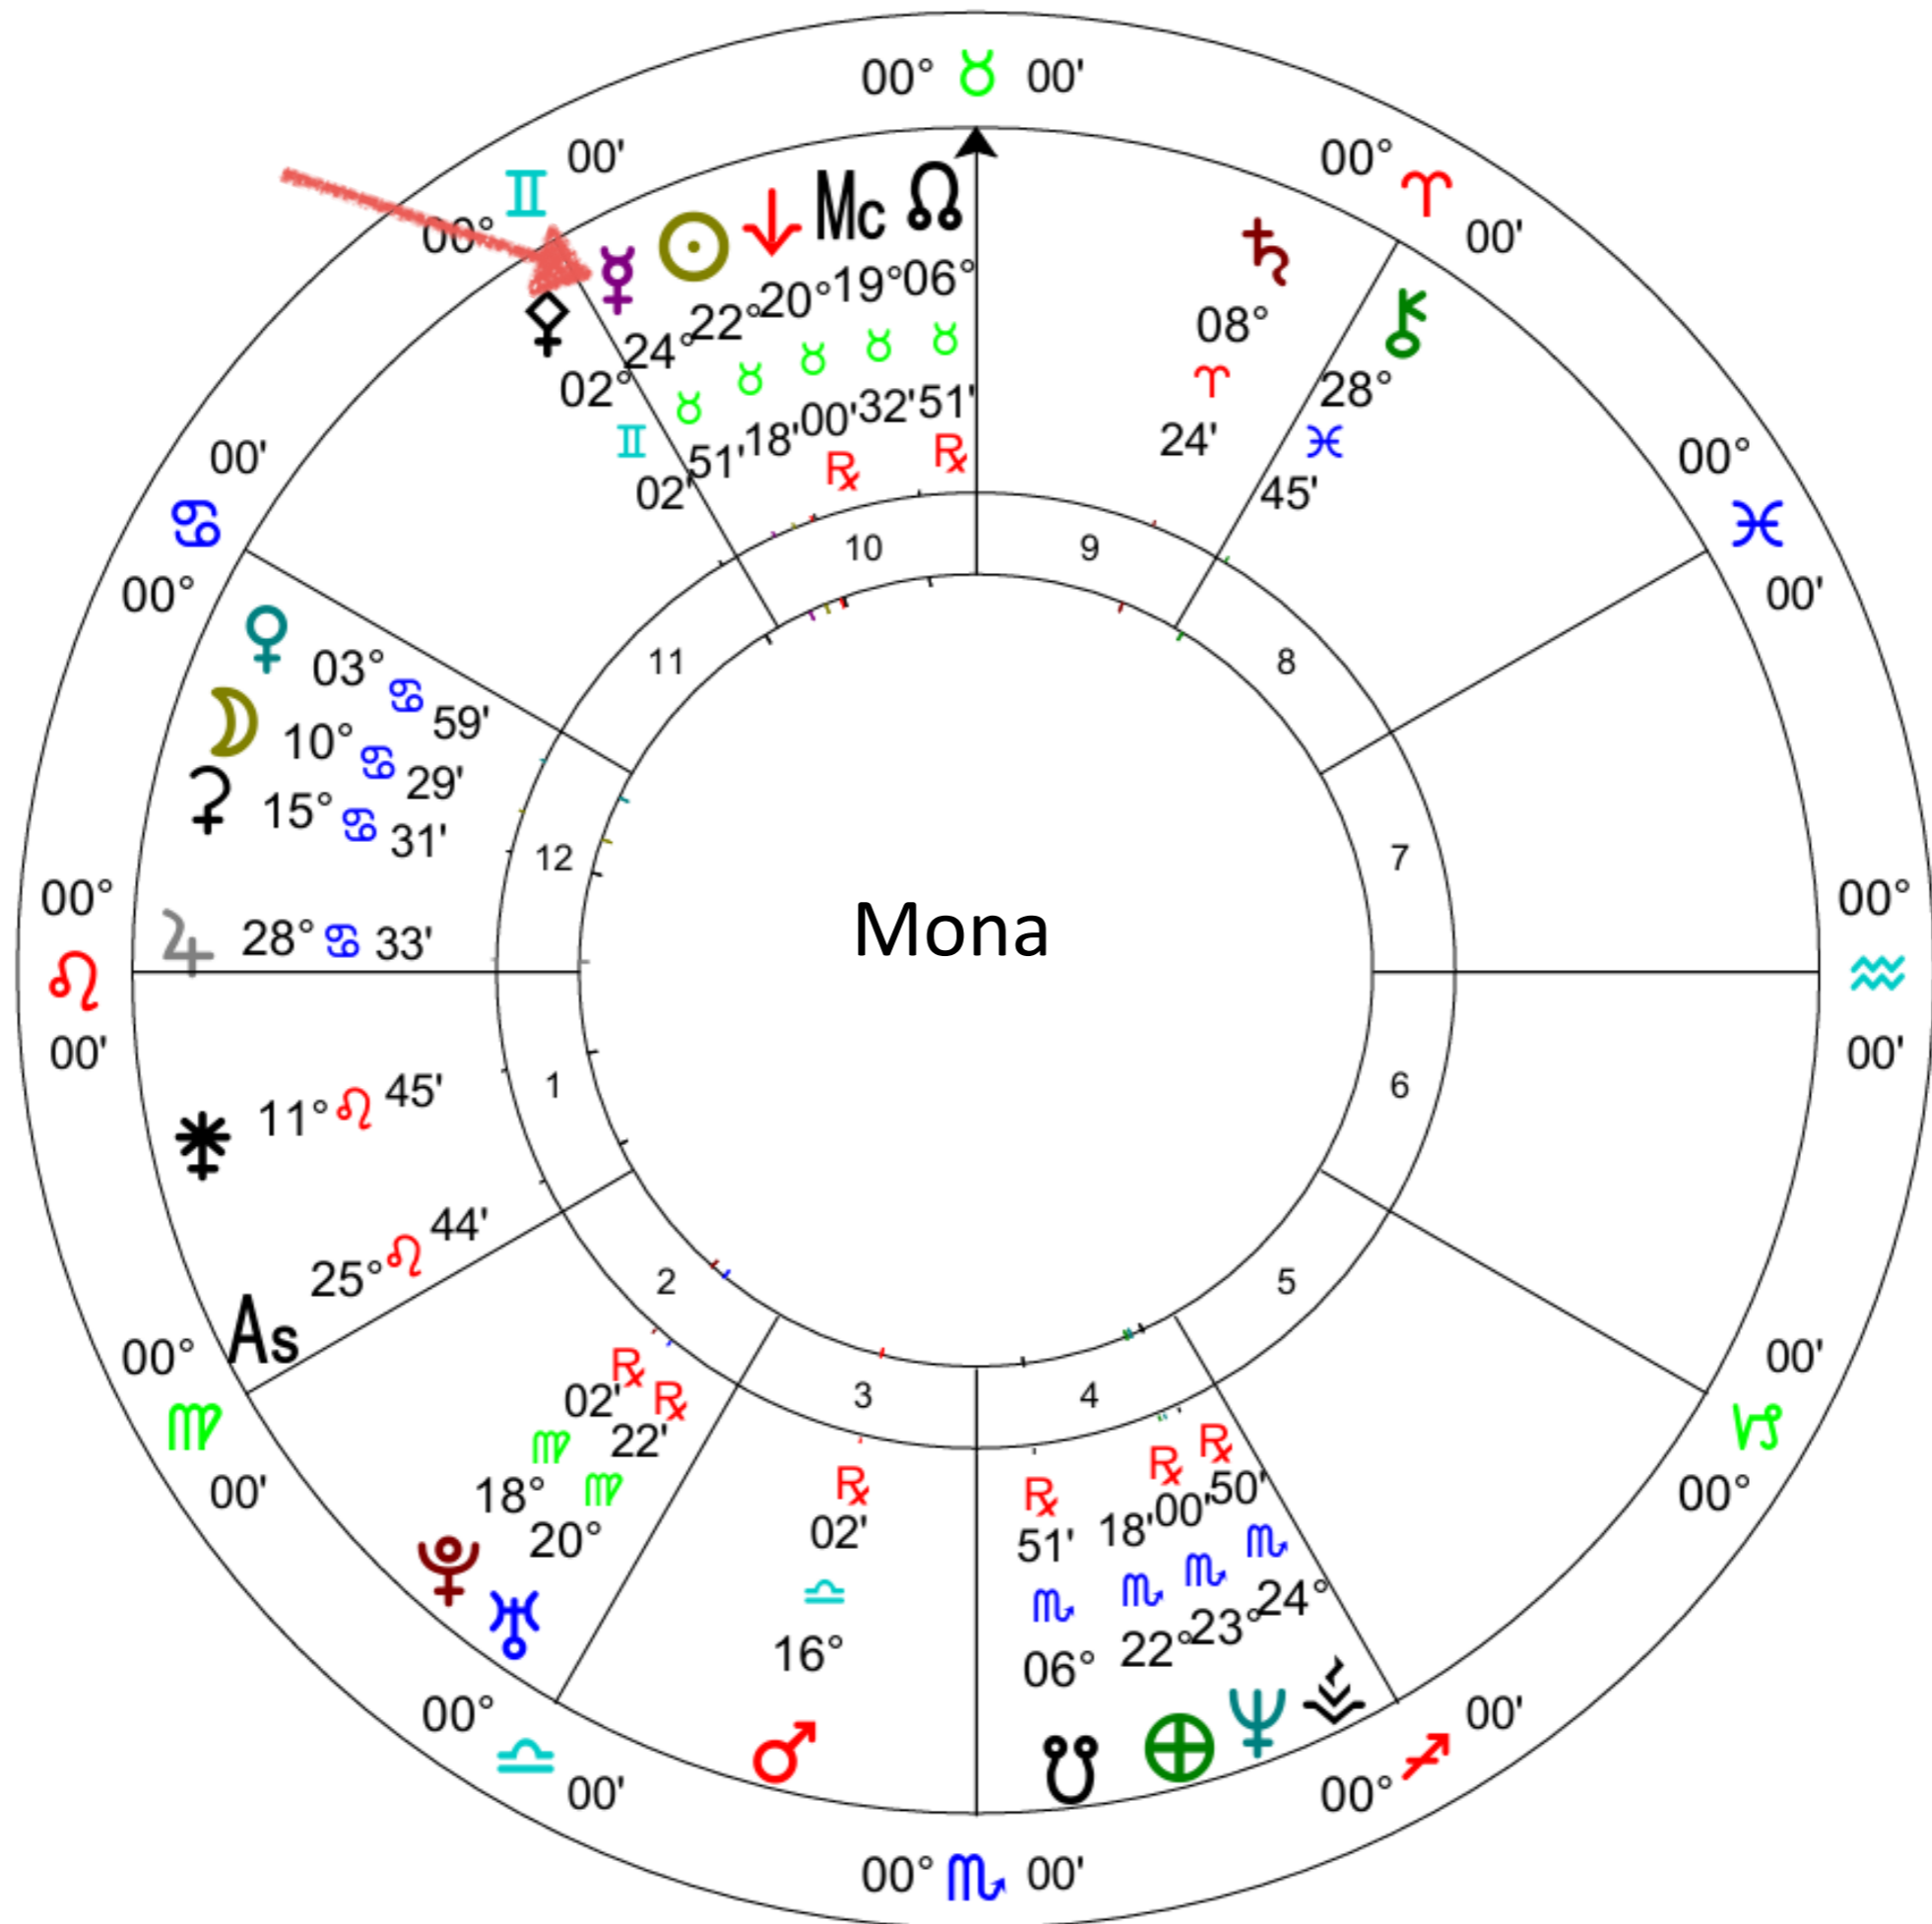

# Message from Your Mercury Archetype

*Mercury*

Communication Style

*Mid Heaven*

Right Livelihood

Teresa

*Mid Heaven*

Right Livelihood

Message  
from Your  
Midheaven  
Archetype

Next 2 Pieces  
Are Found  
Differently...

- They are connected to your moon and rising sign.
- Relax...Take a deep breath...Open to Receive