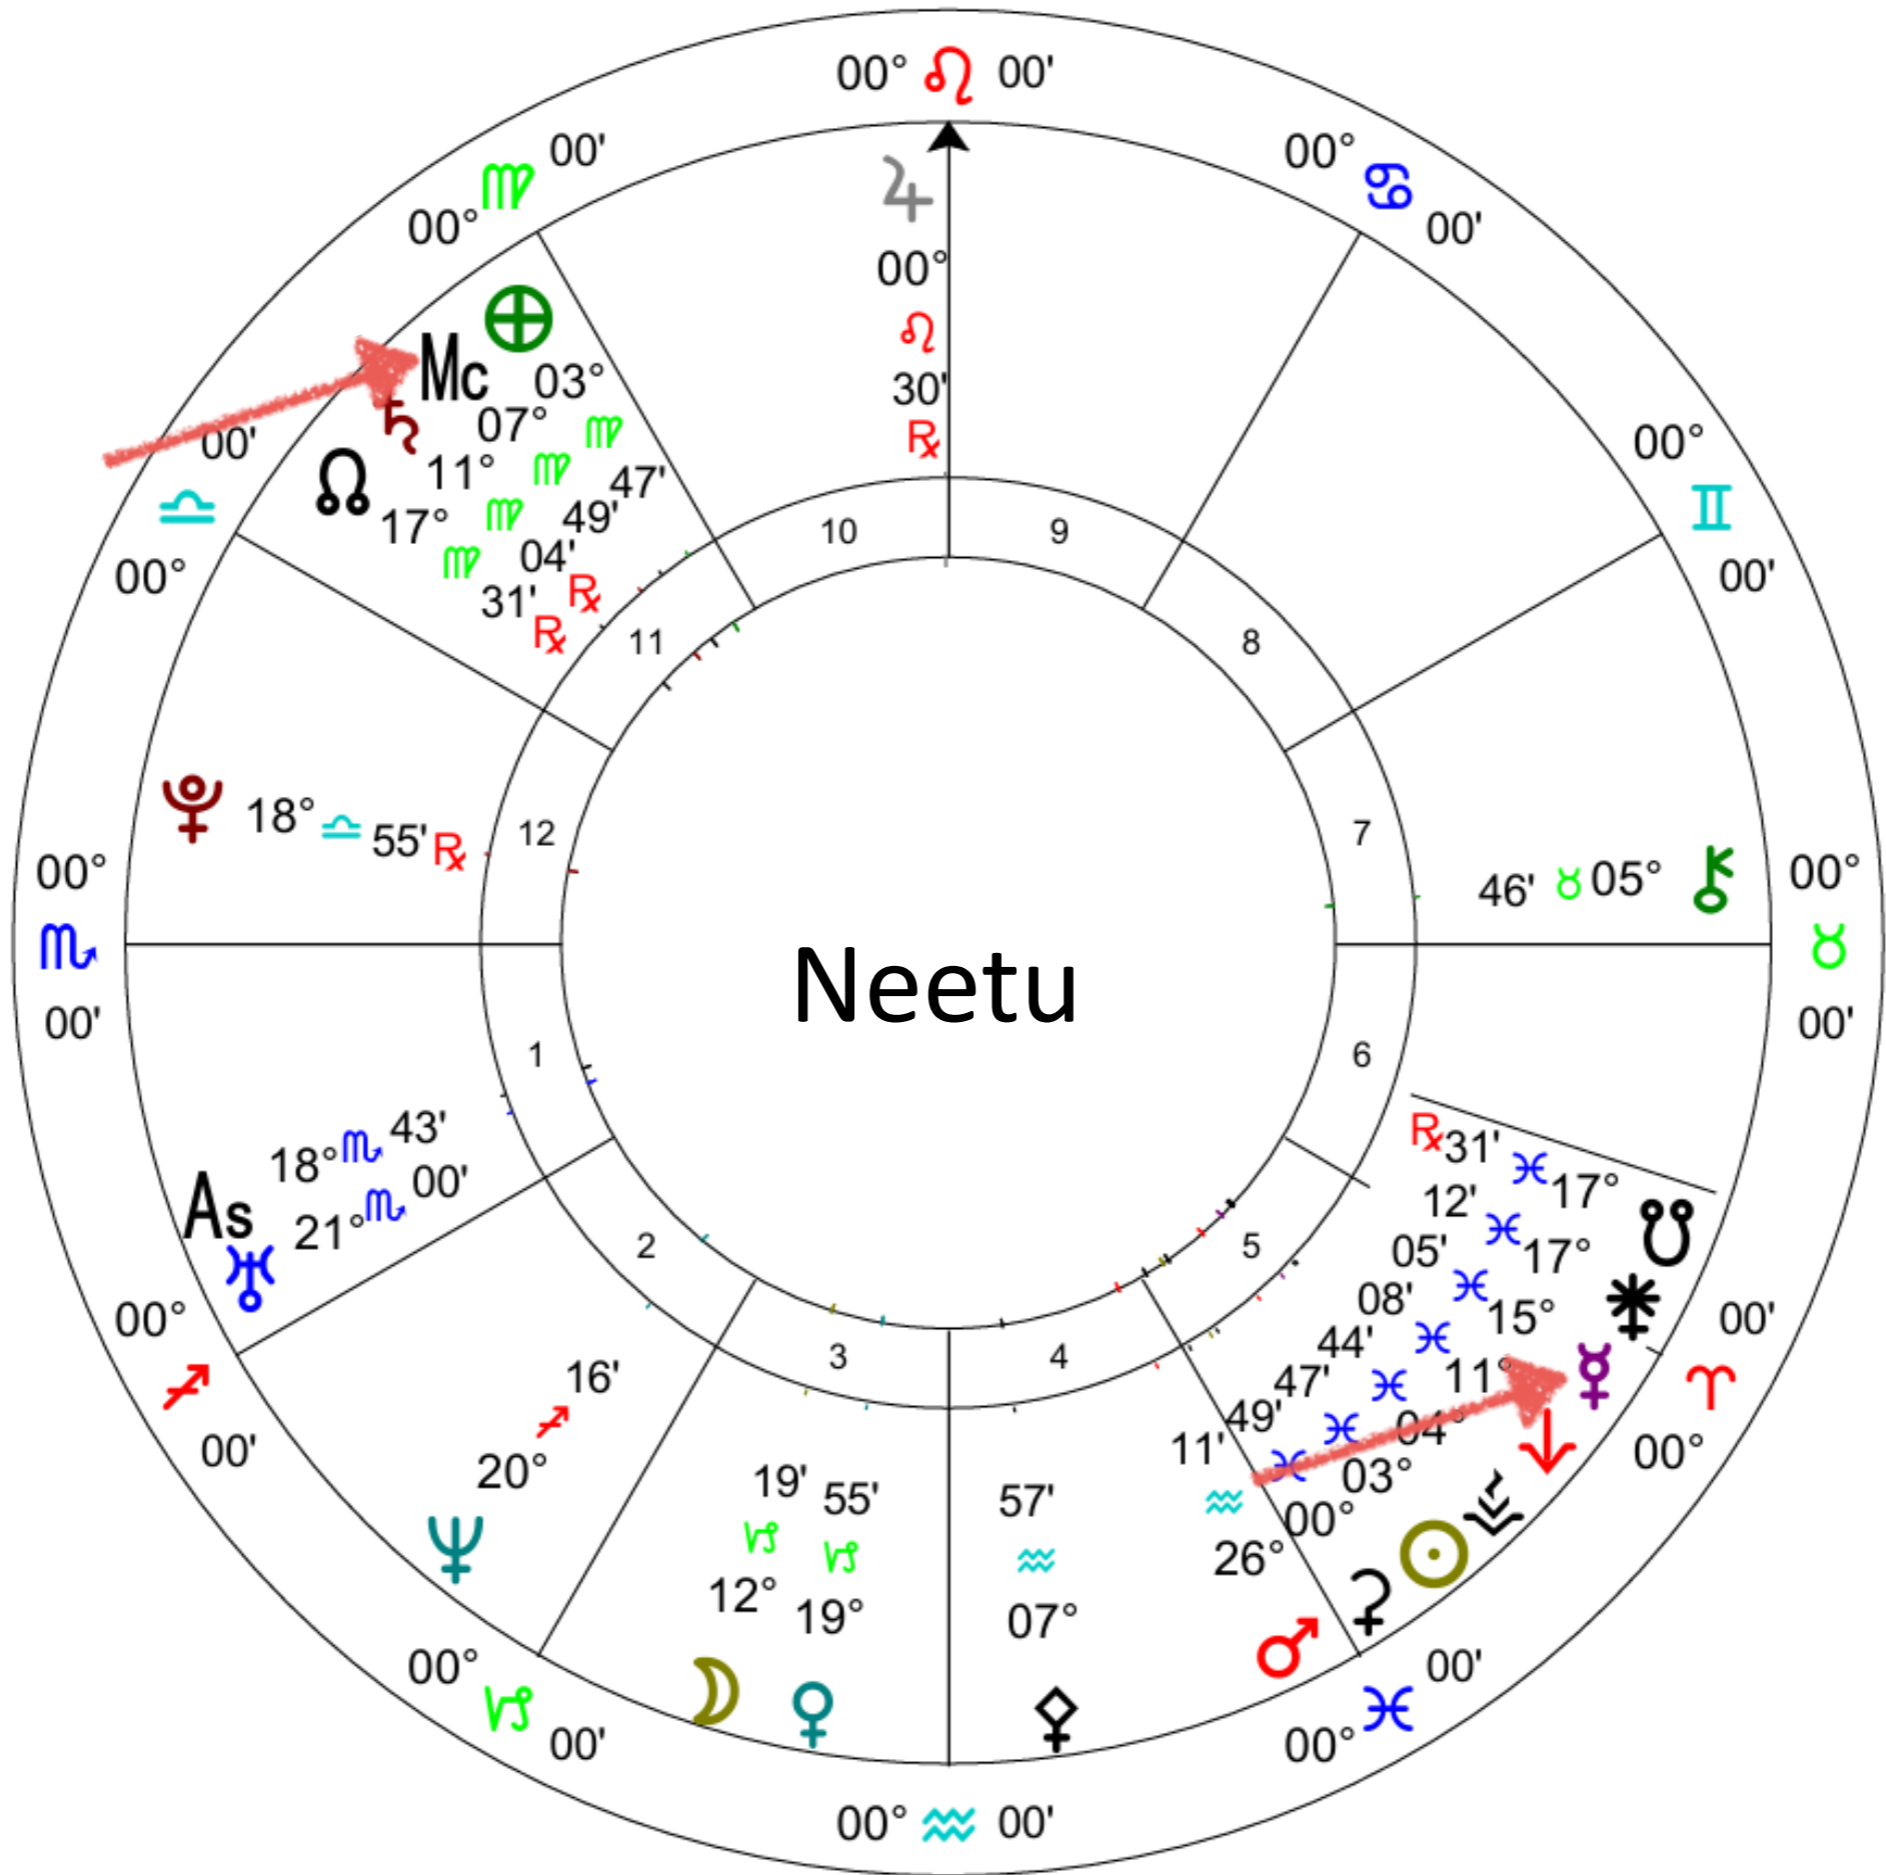

# Message from Your Mercury Archetype

*Mercury*

Communication Style

*Mid Heaven*

Right Livelihood

Teresa

*Mid Heaven*

Right Livelihood

Message  
from Your  
Midheaven  
Archetype

Next 2 Pieces  
Are Found  
Differently...

- They are connected to your moon and rising sign.
- Relax...Take a deep breath...Open to Receive