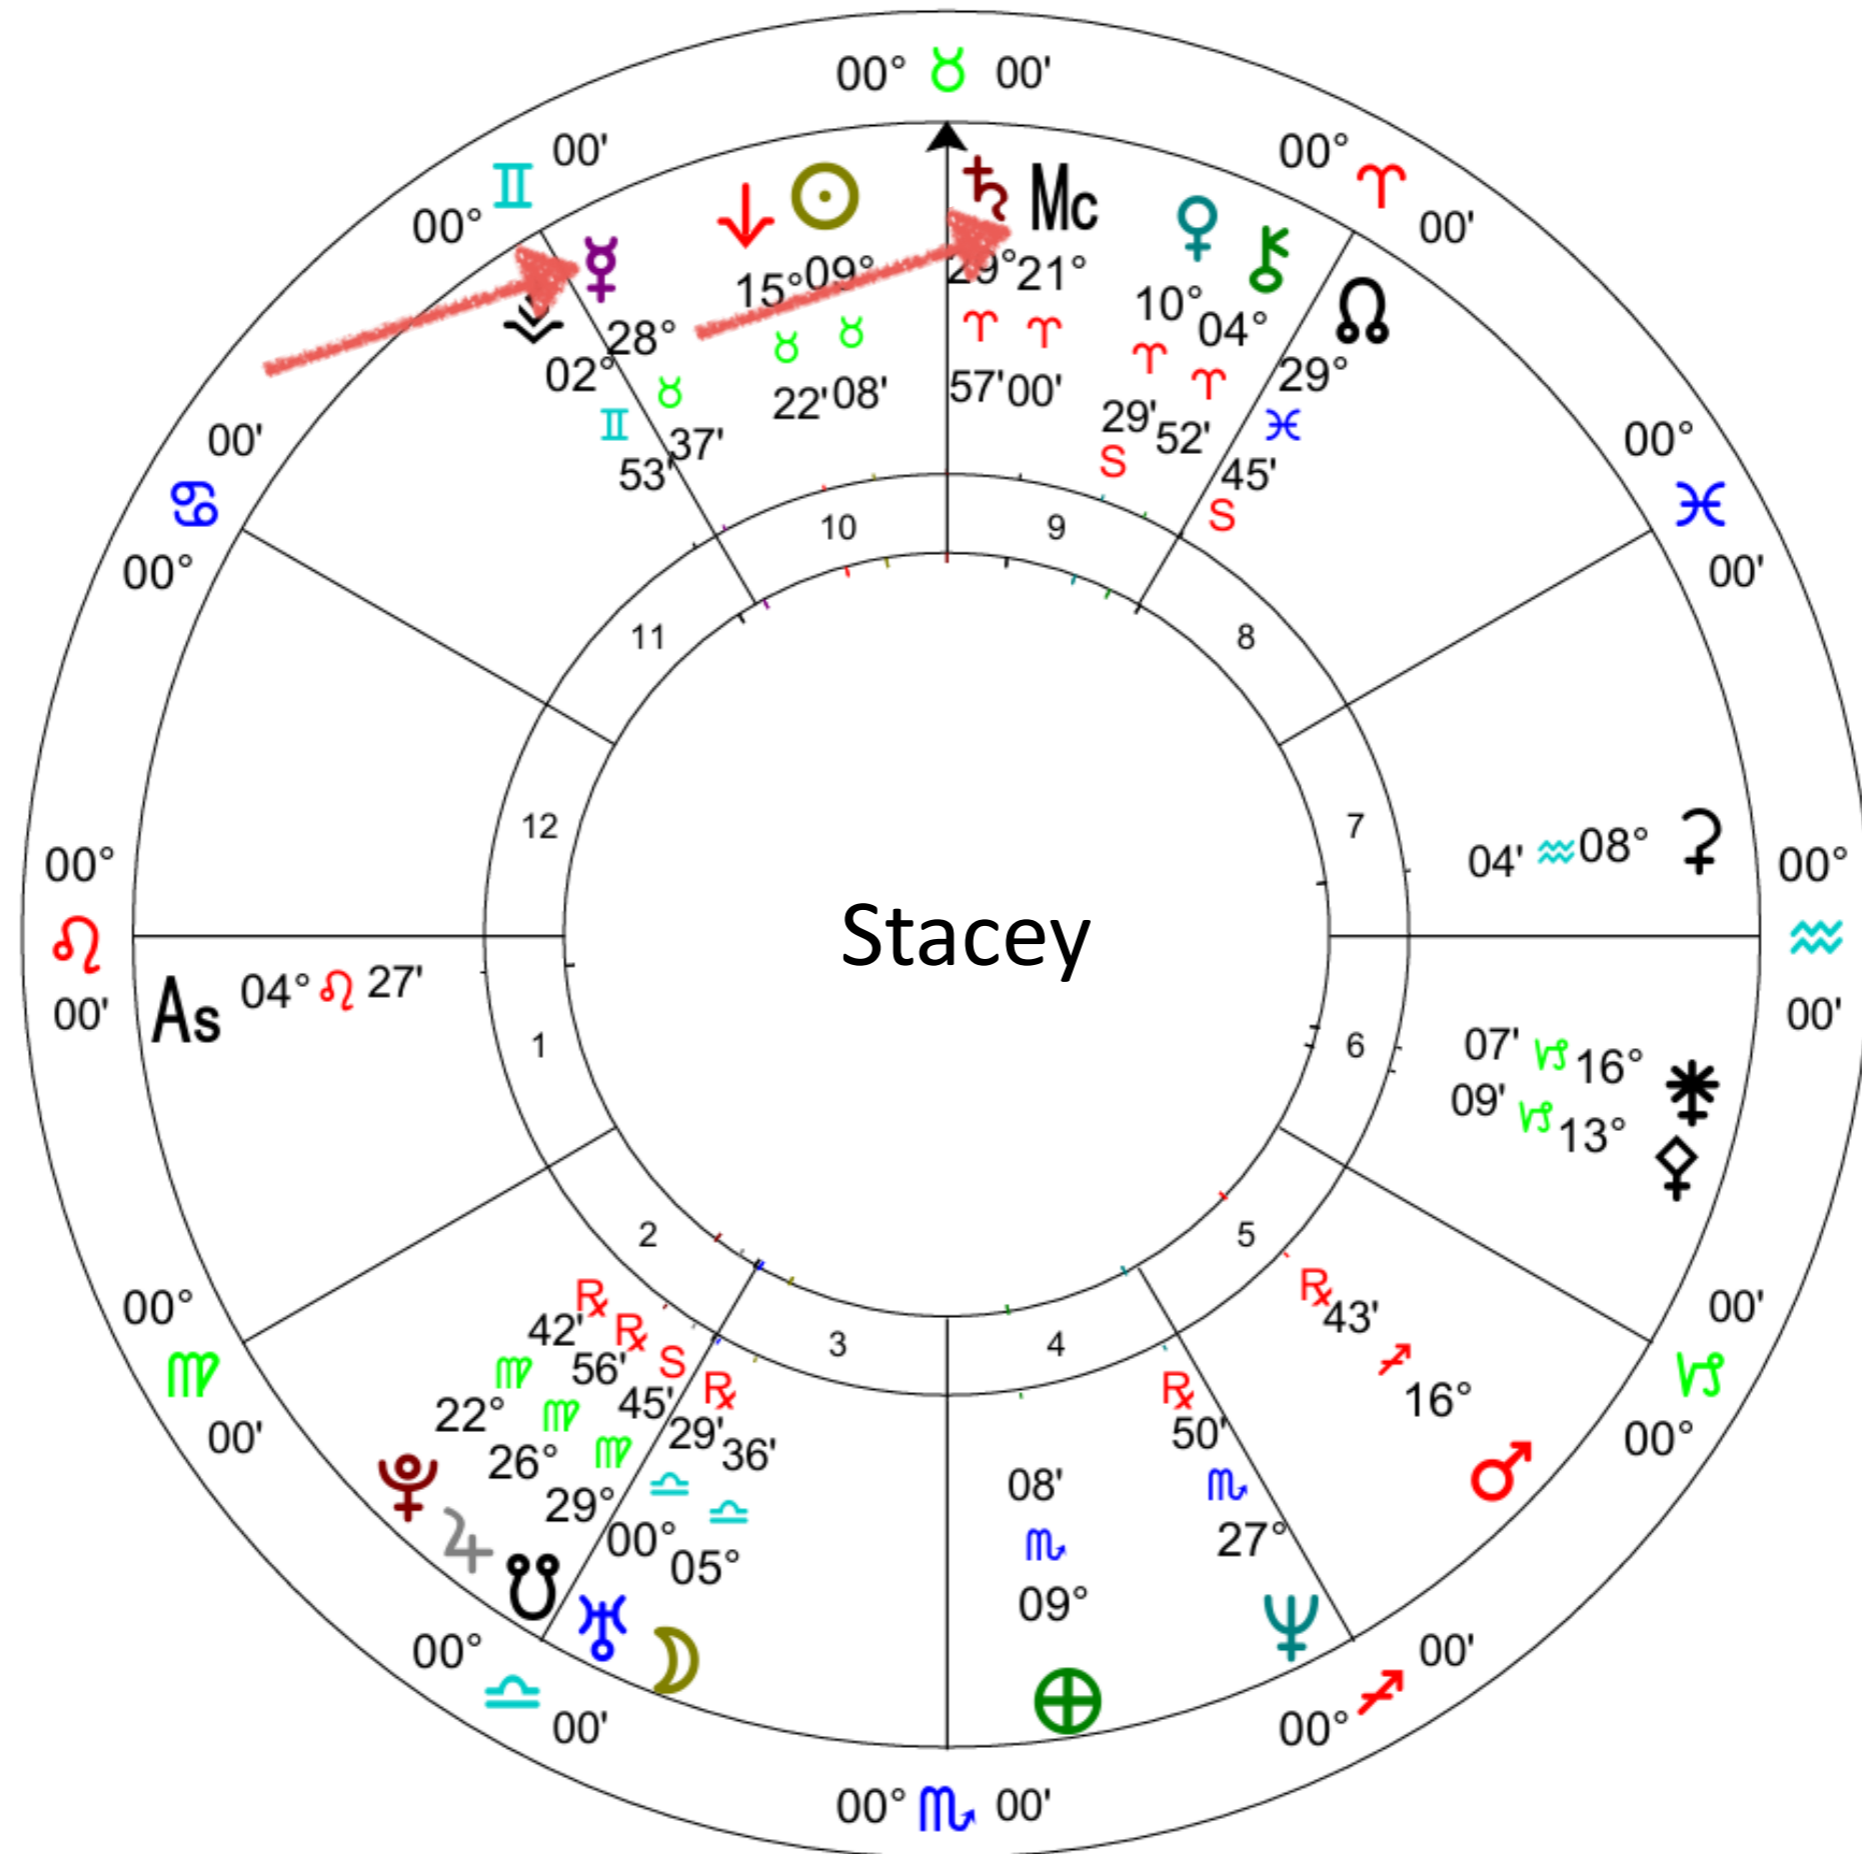

# Message from Your Mercury Archetype

*Mercury*

Communication Style

*Mid Heaven*

Right Livelihood

Teresa

*Mid Heaven*

Right Livelihood

Message  
from Your  
Midheaven  
Archetype

Next 2 Pieces  
Are Found  
Differently...

- They are connected to your moon and rising sign.
- Relax...Take a deep breath...Open to Receive