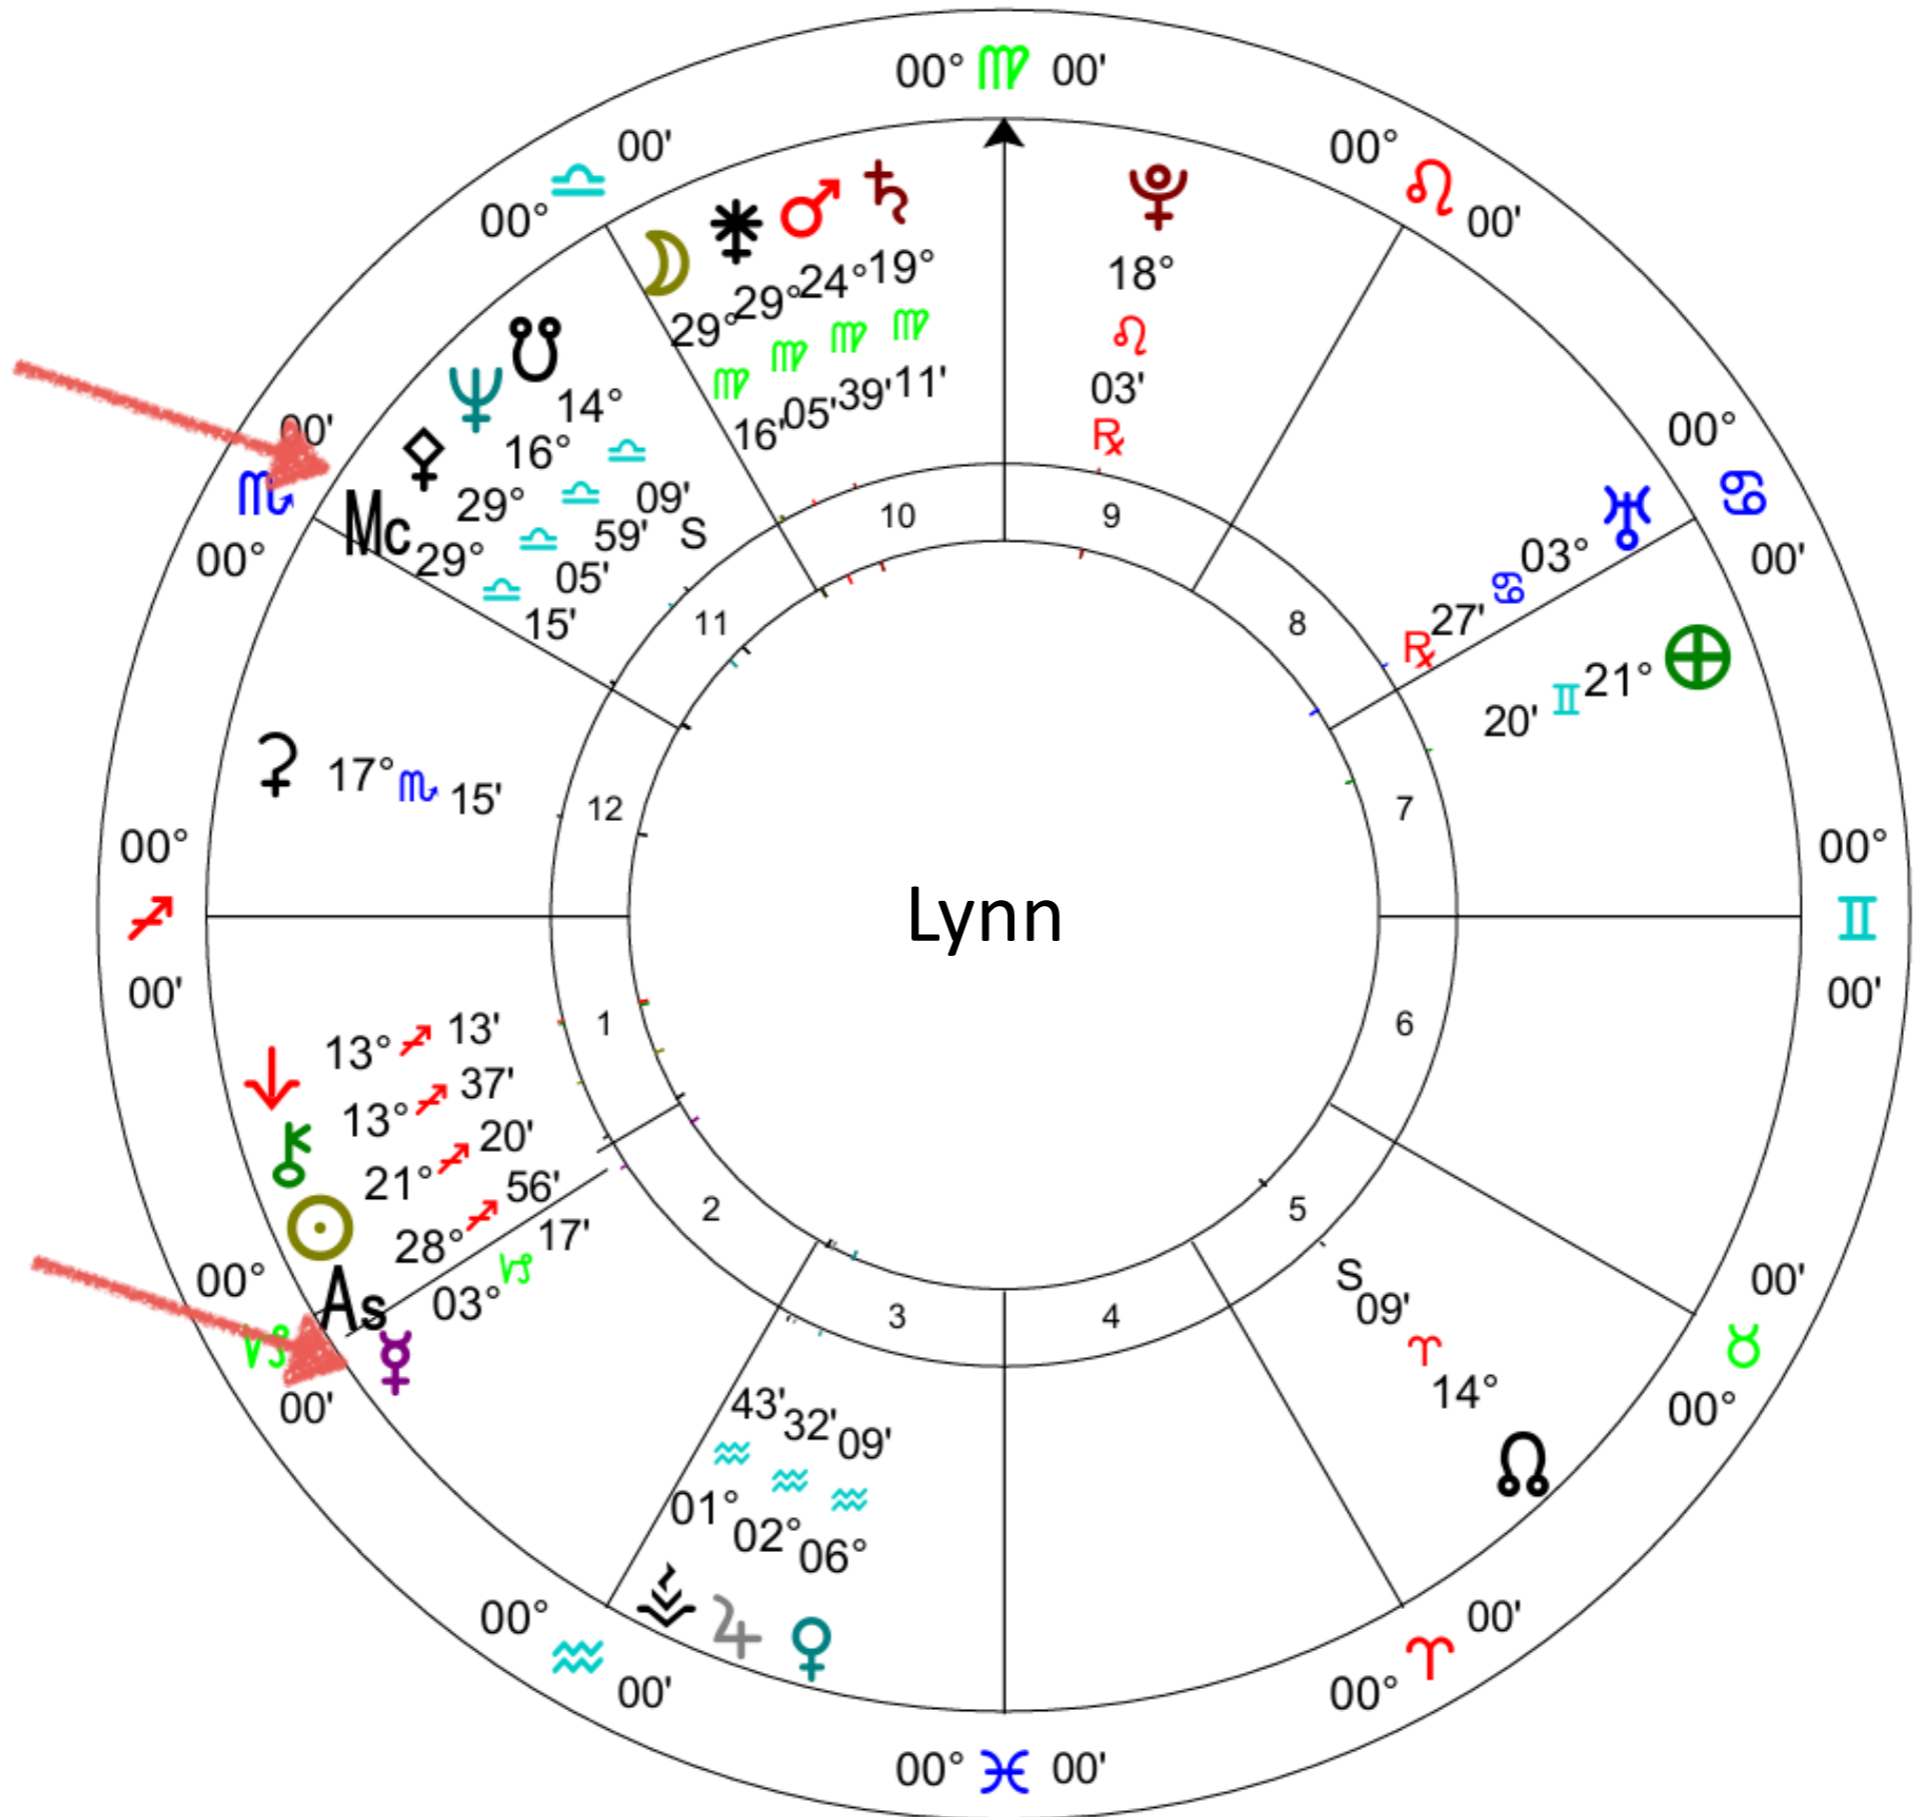

# Message from Your Mercury Archetype

*Mercury*

Communication Style

*Mid Heaven*

Right Livelihood

Teresa

*Mid Heaven*

Right Livelihood

Message  
from Your  
Midheaven  
Archetype

Next 2 Pieces  
Are Found  
Differently...

- They are connected to your moon and rising sign.
- Relax...Take a deep breath...Open to Receive