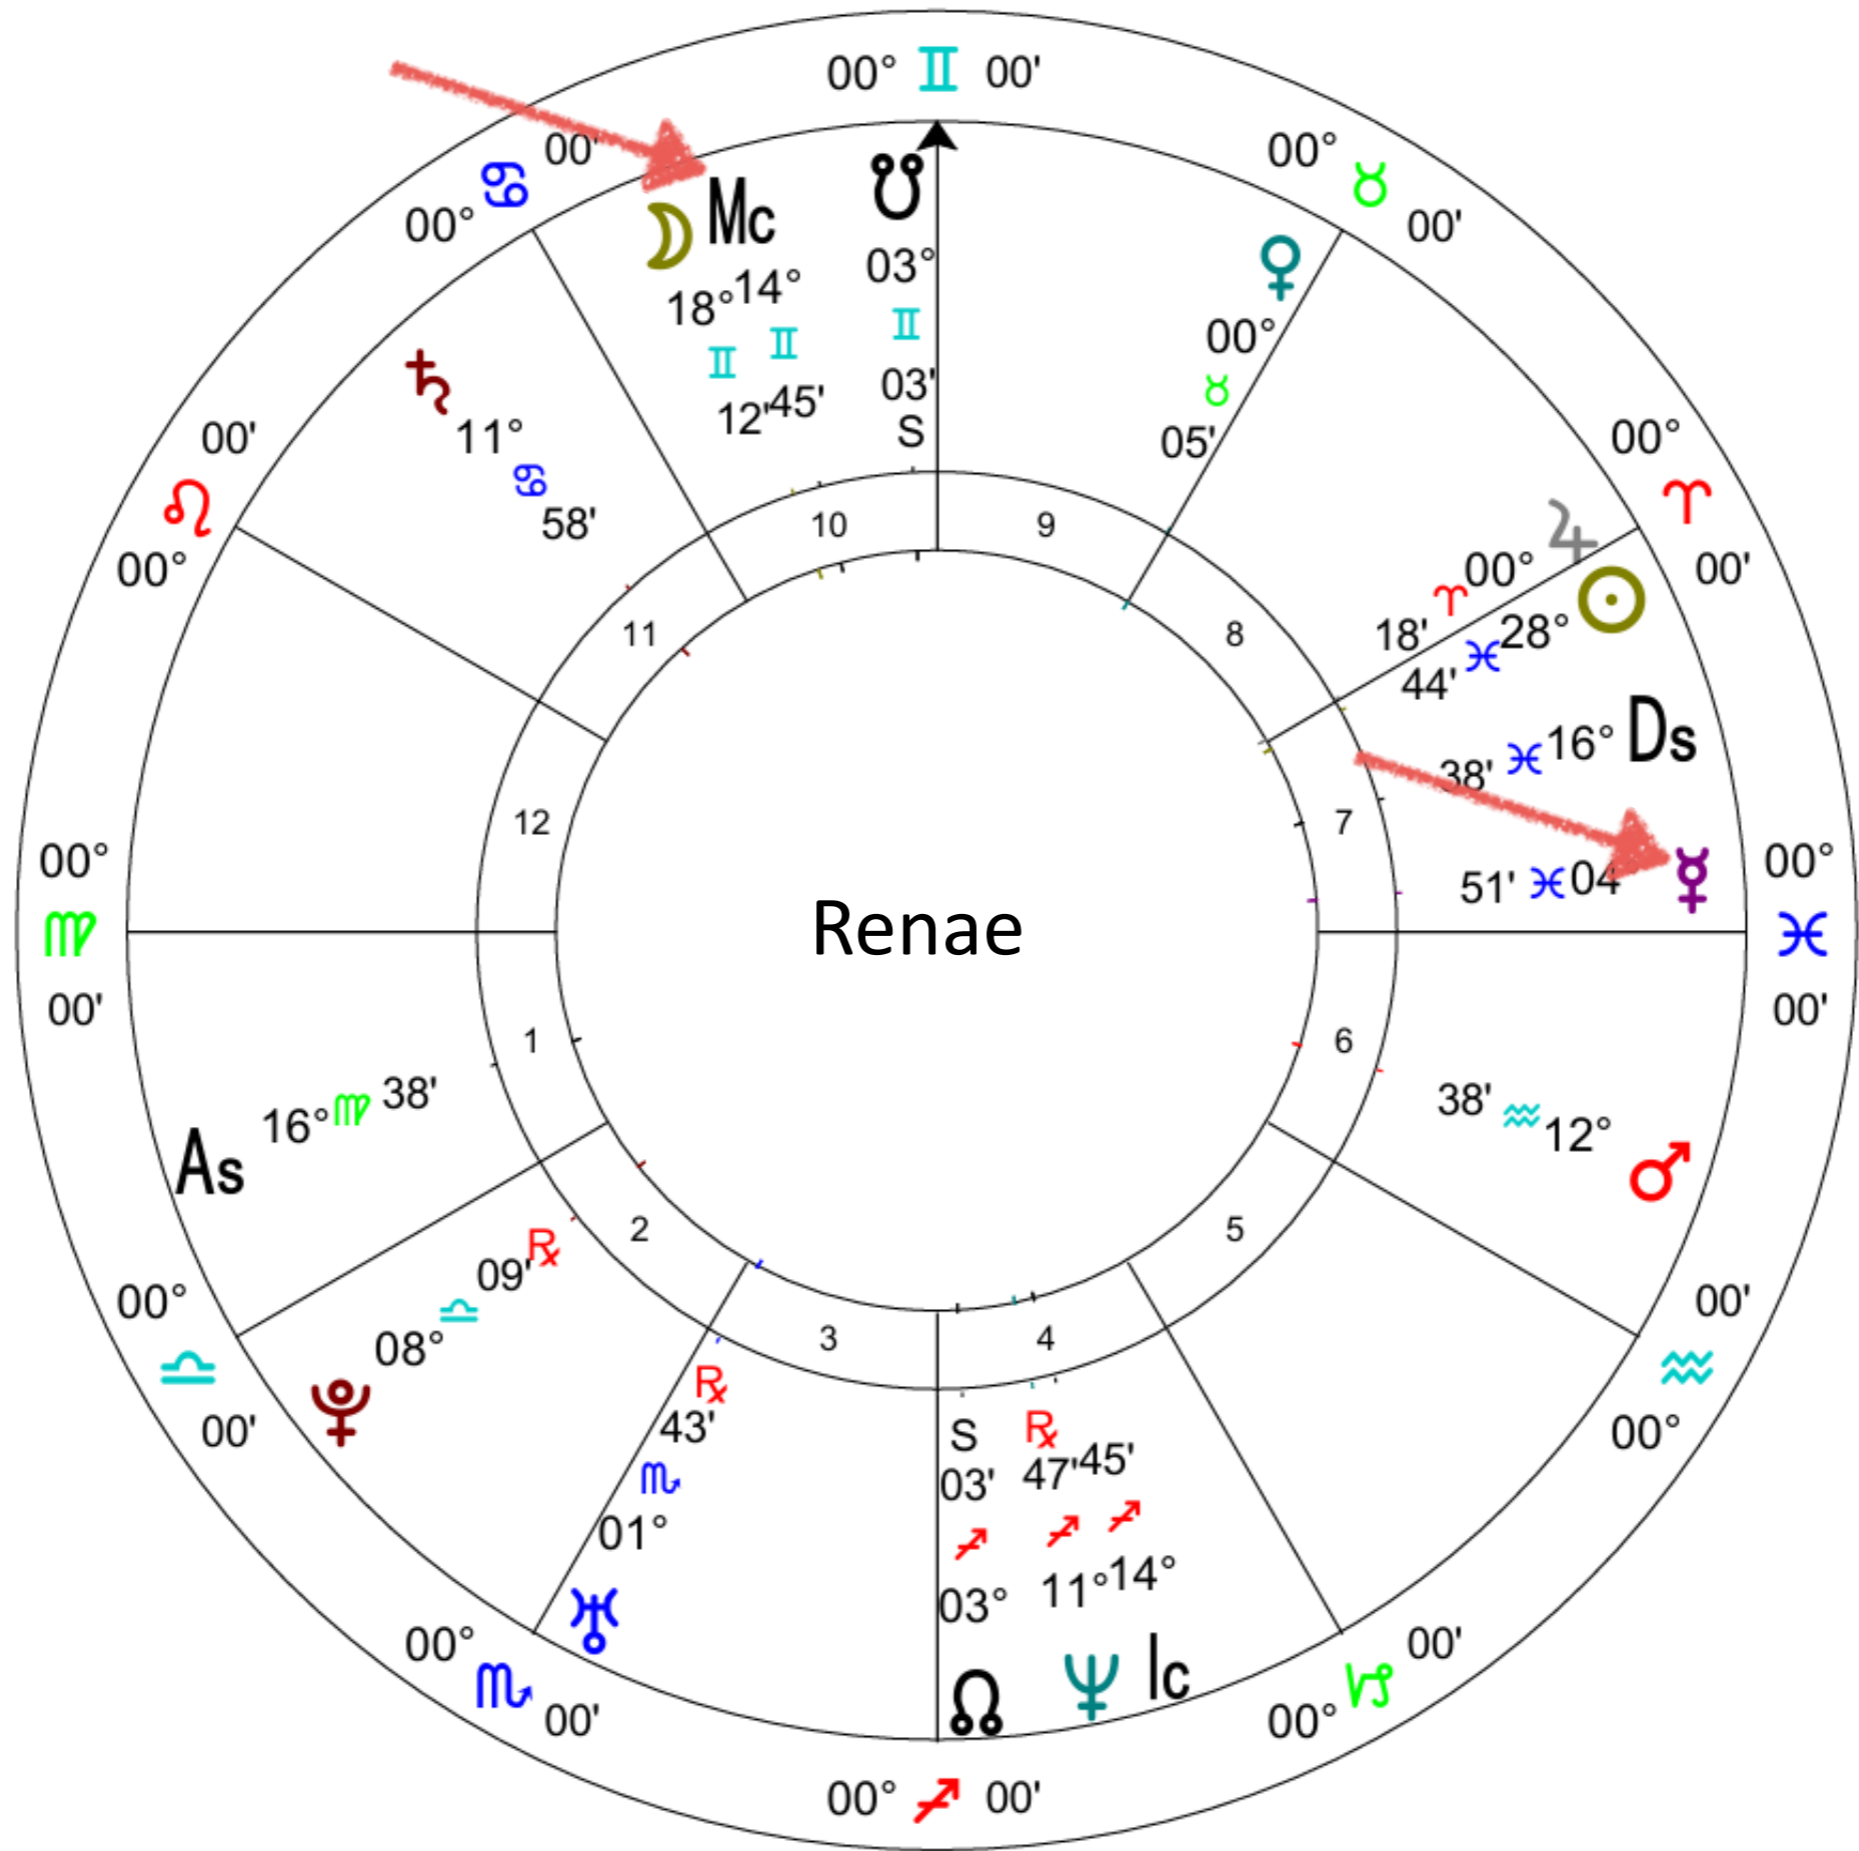

# Message from Your Mercury Archetype

*Mercury*

Communication Style

*Mid Heaven*

Right Livelihood

Teresa

*Mid Heaven*

Right Livelihood