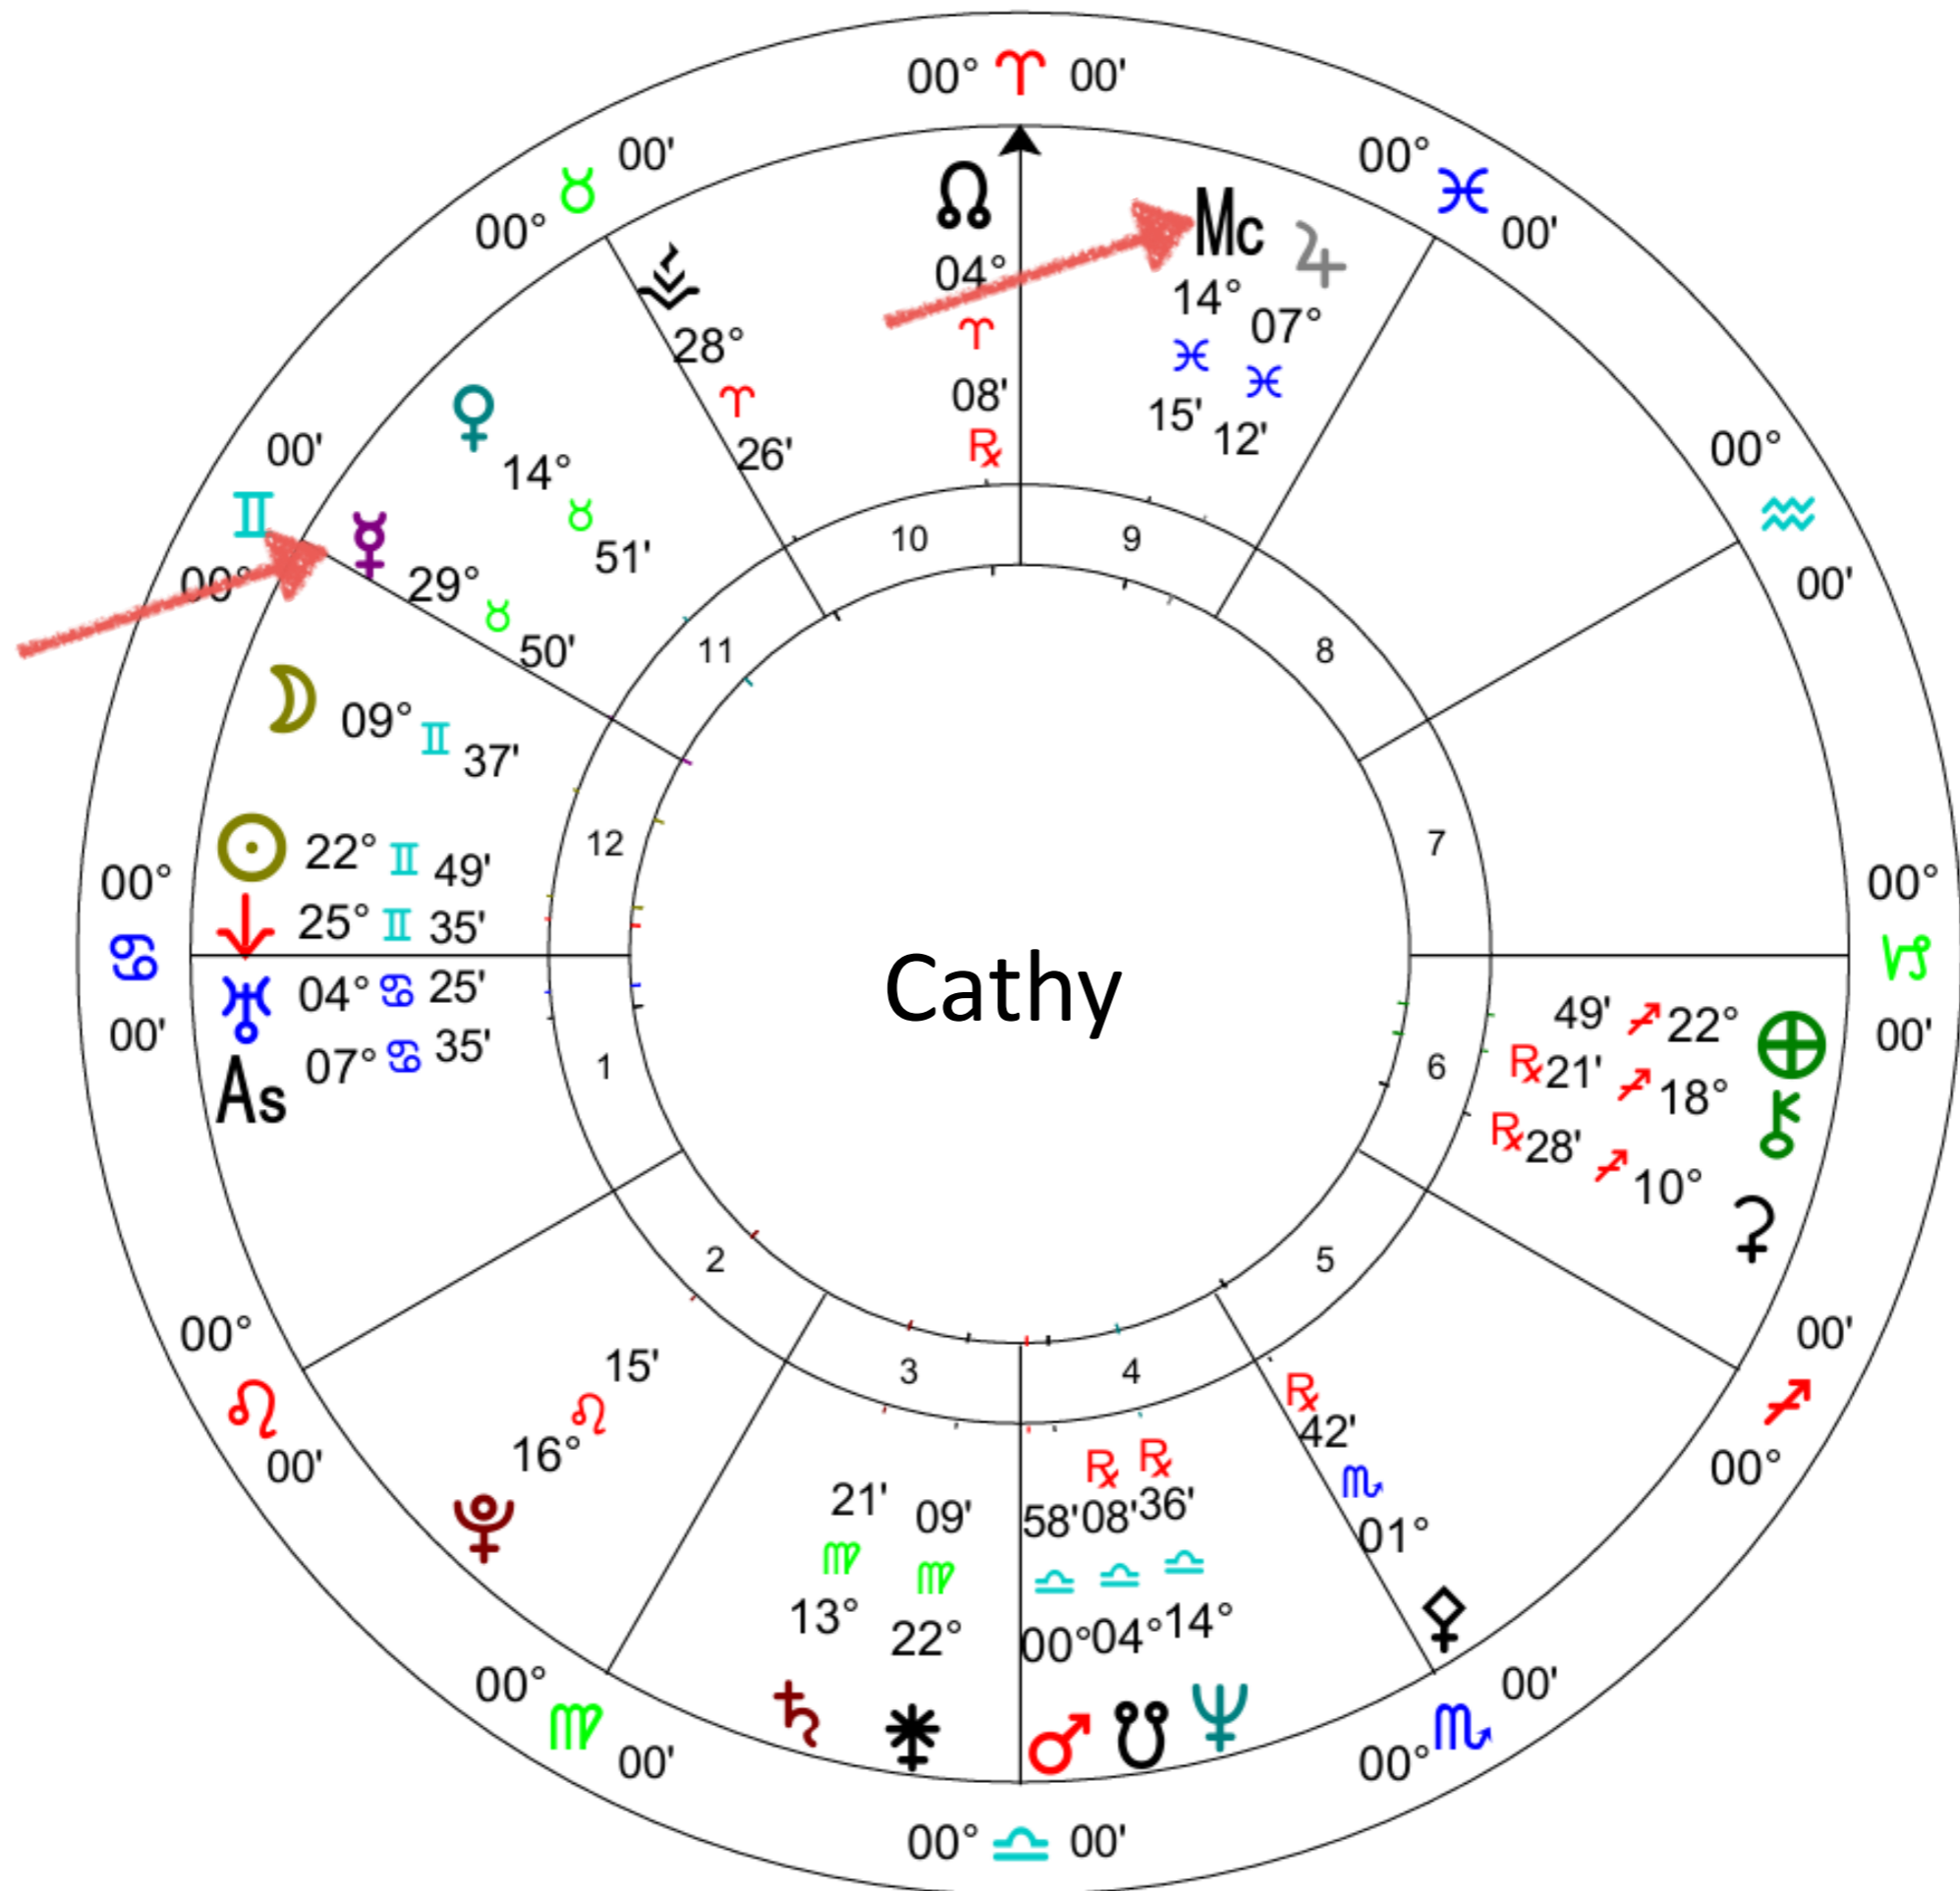

# Message from Your Mercury Archetype

*Mercury*

Communication Style

*Mid Heaven*

Right Livelihood

Teresa

*Mid Heaven*

Right Livelihood