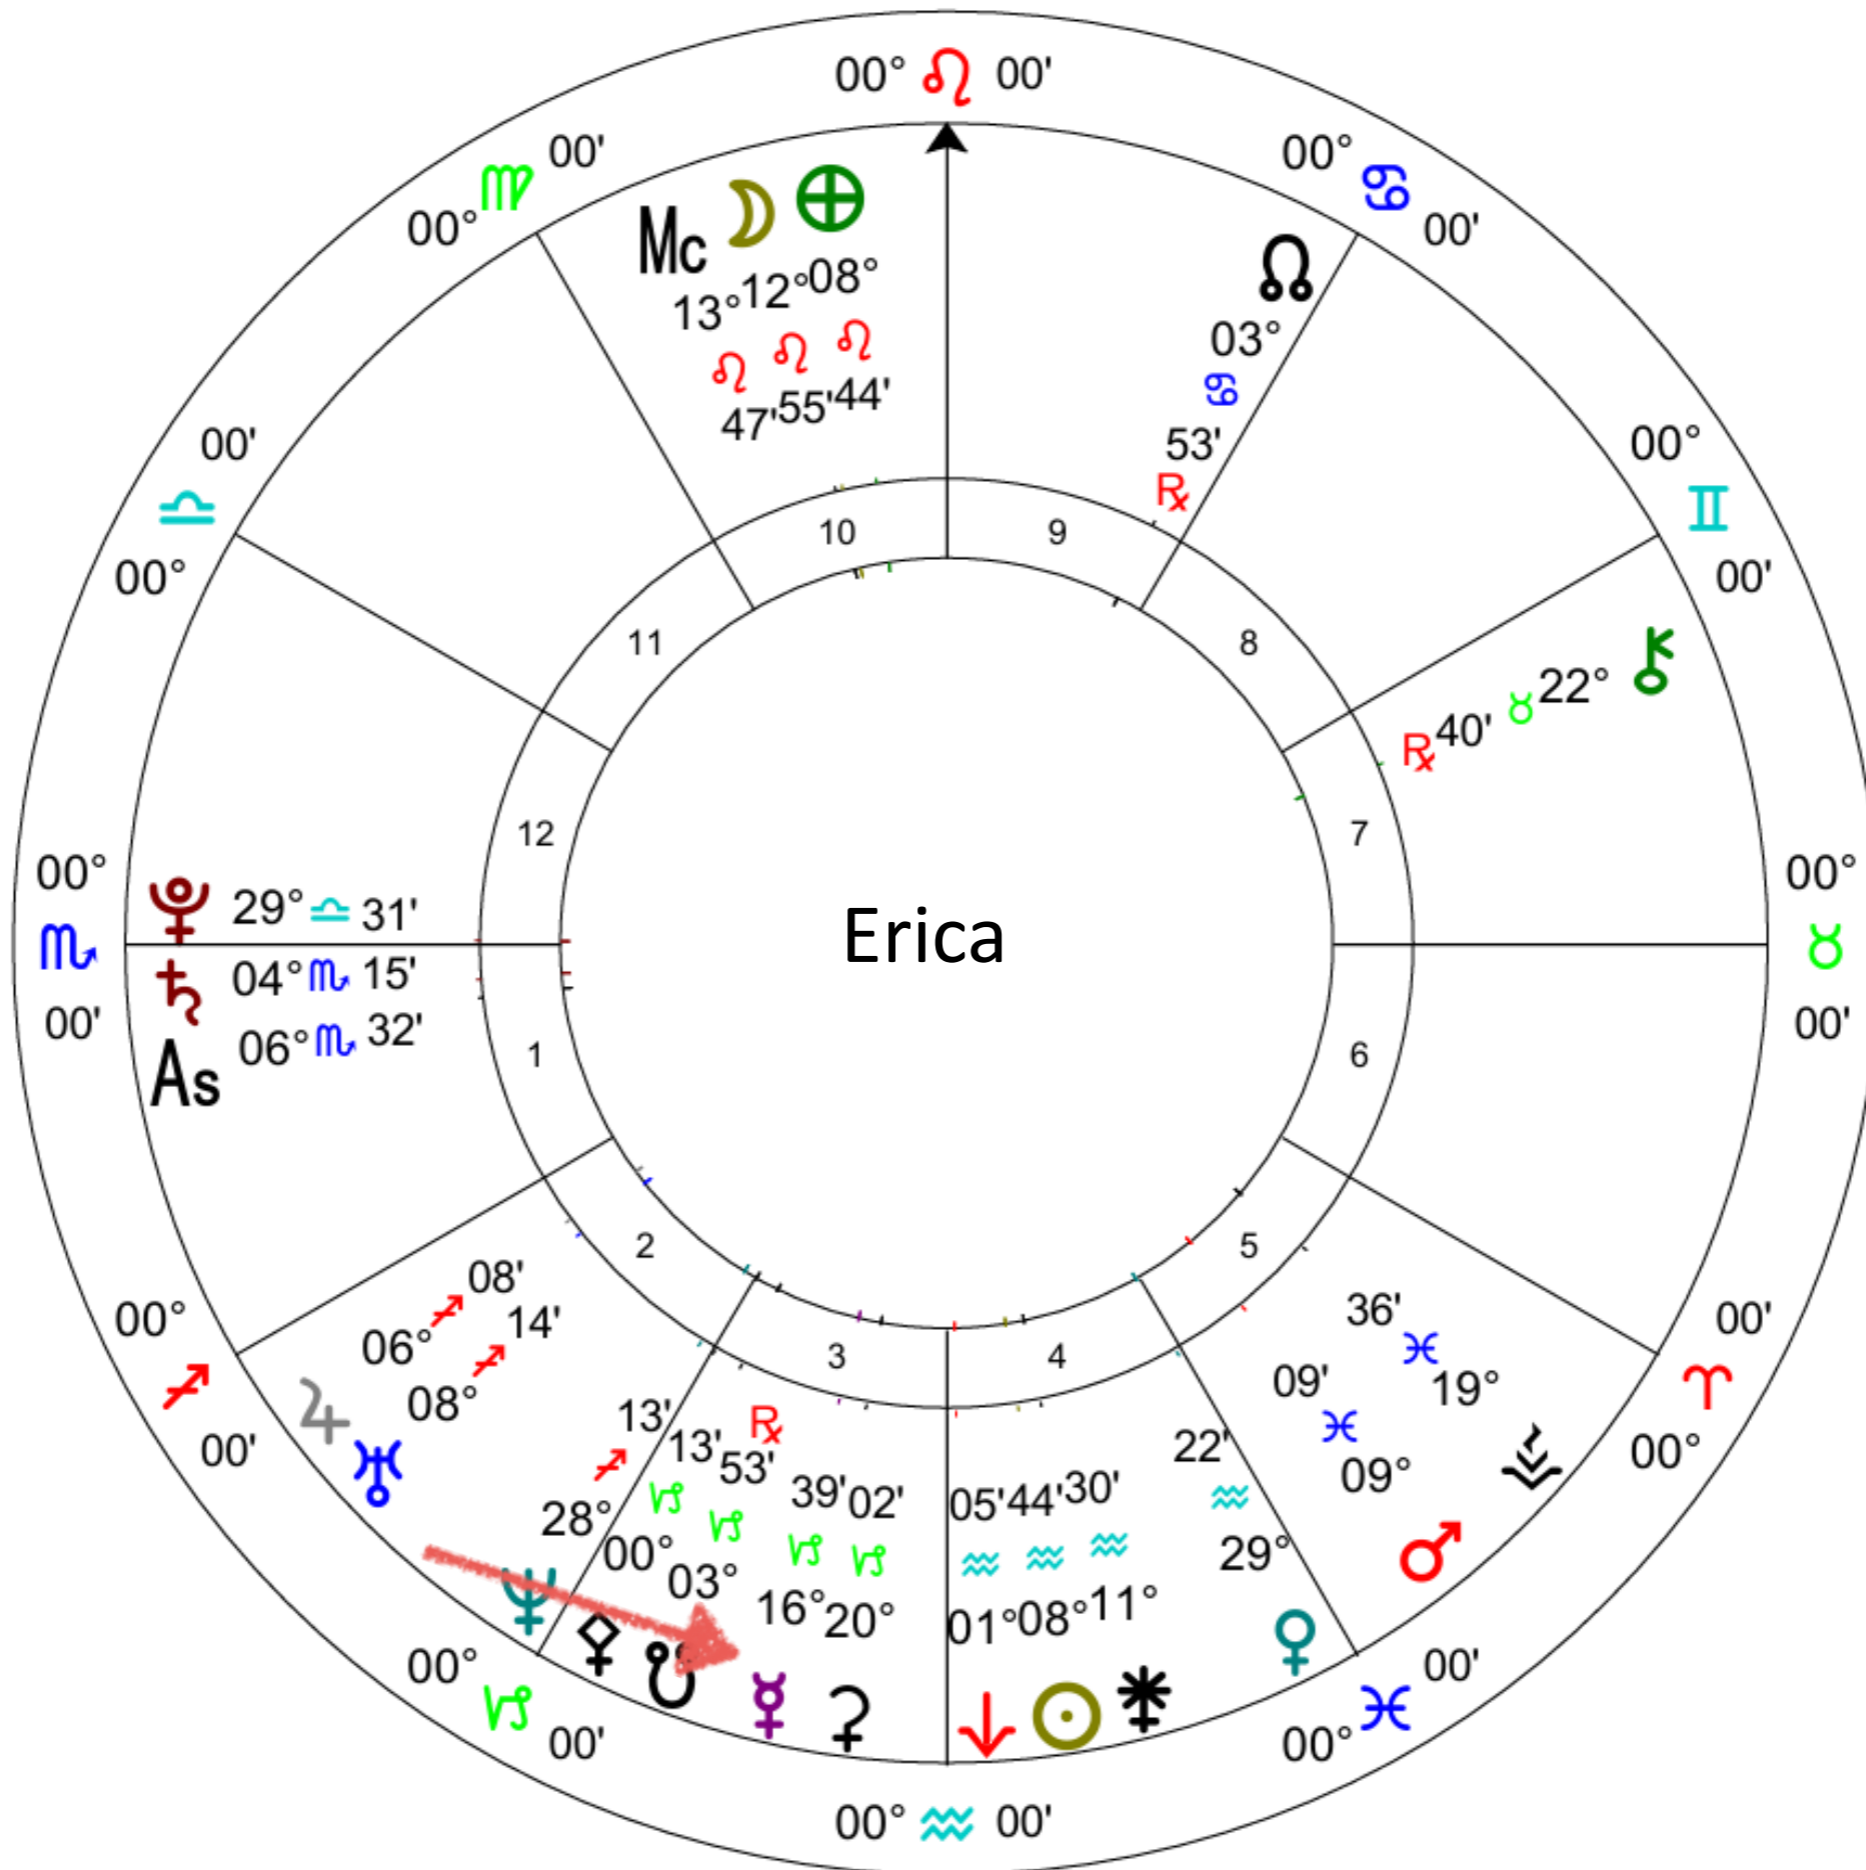

# Message from Your Mercury Archetype

*Mercury*

Communication Style

*Mid Heaven*

Right Livelihood

Teresa

*Mid Heaven*

Right Livelihood