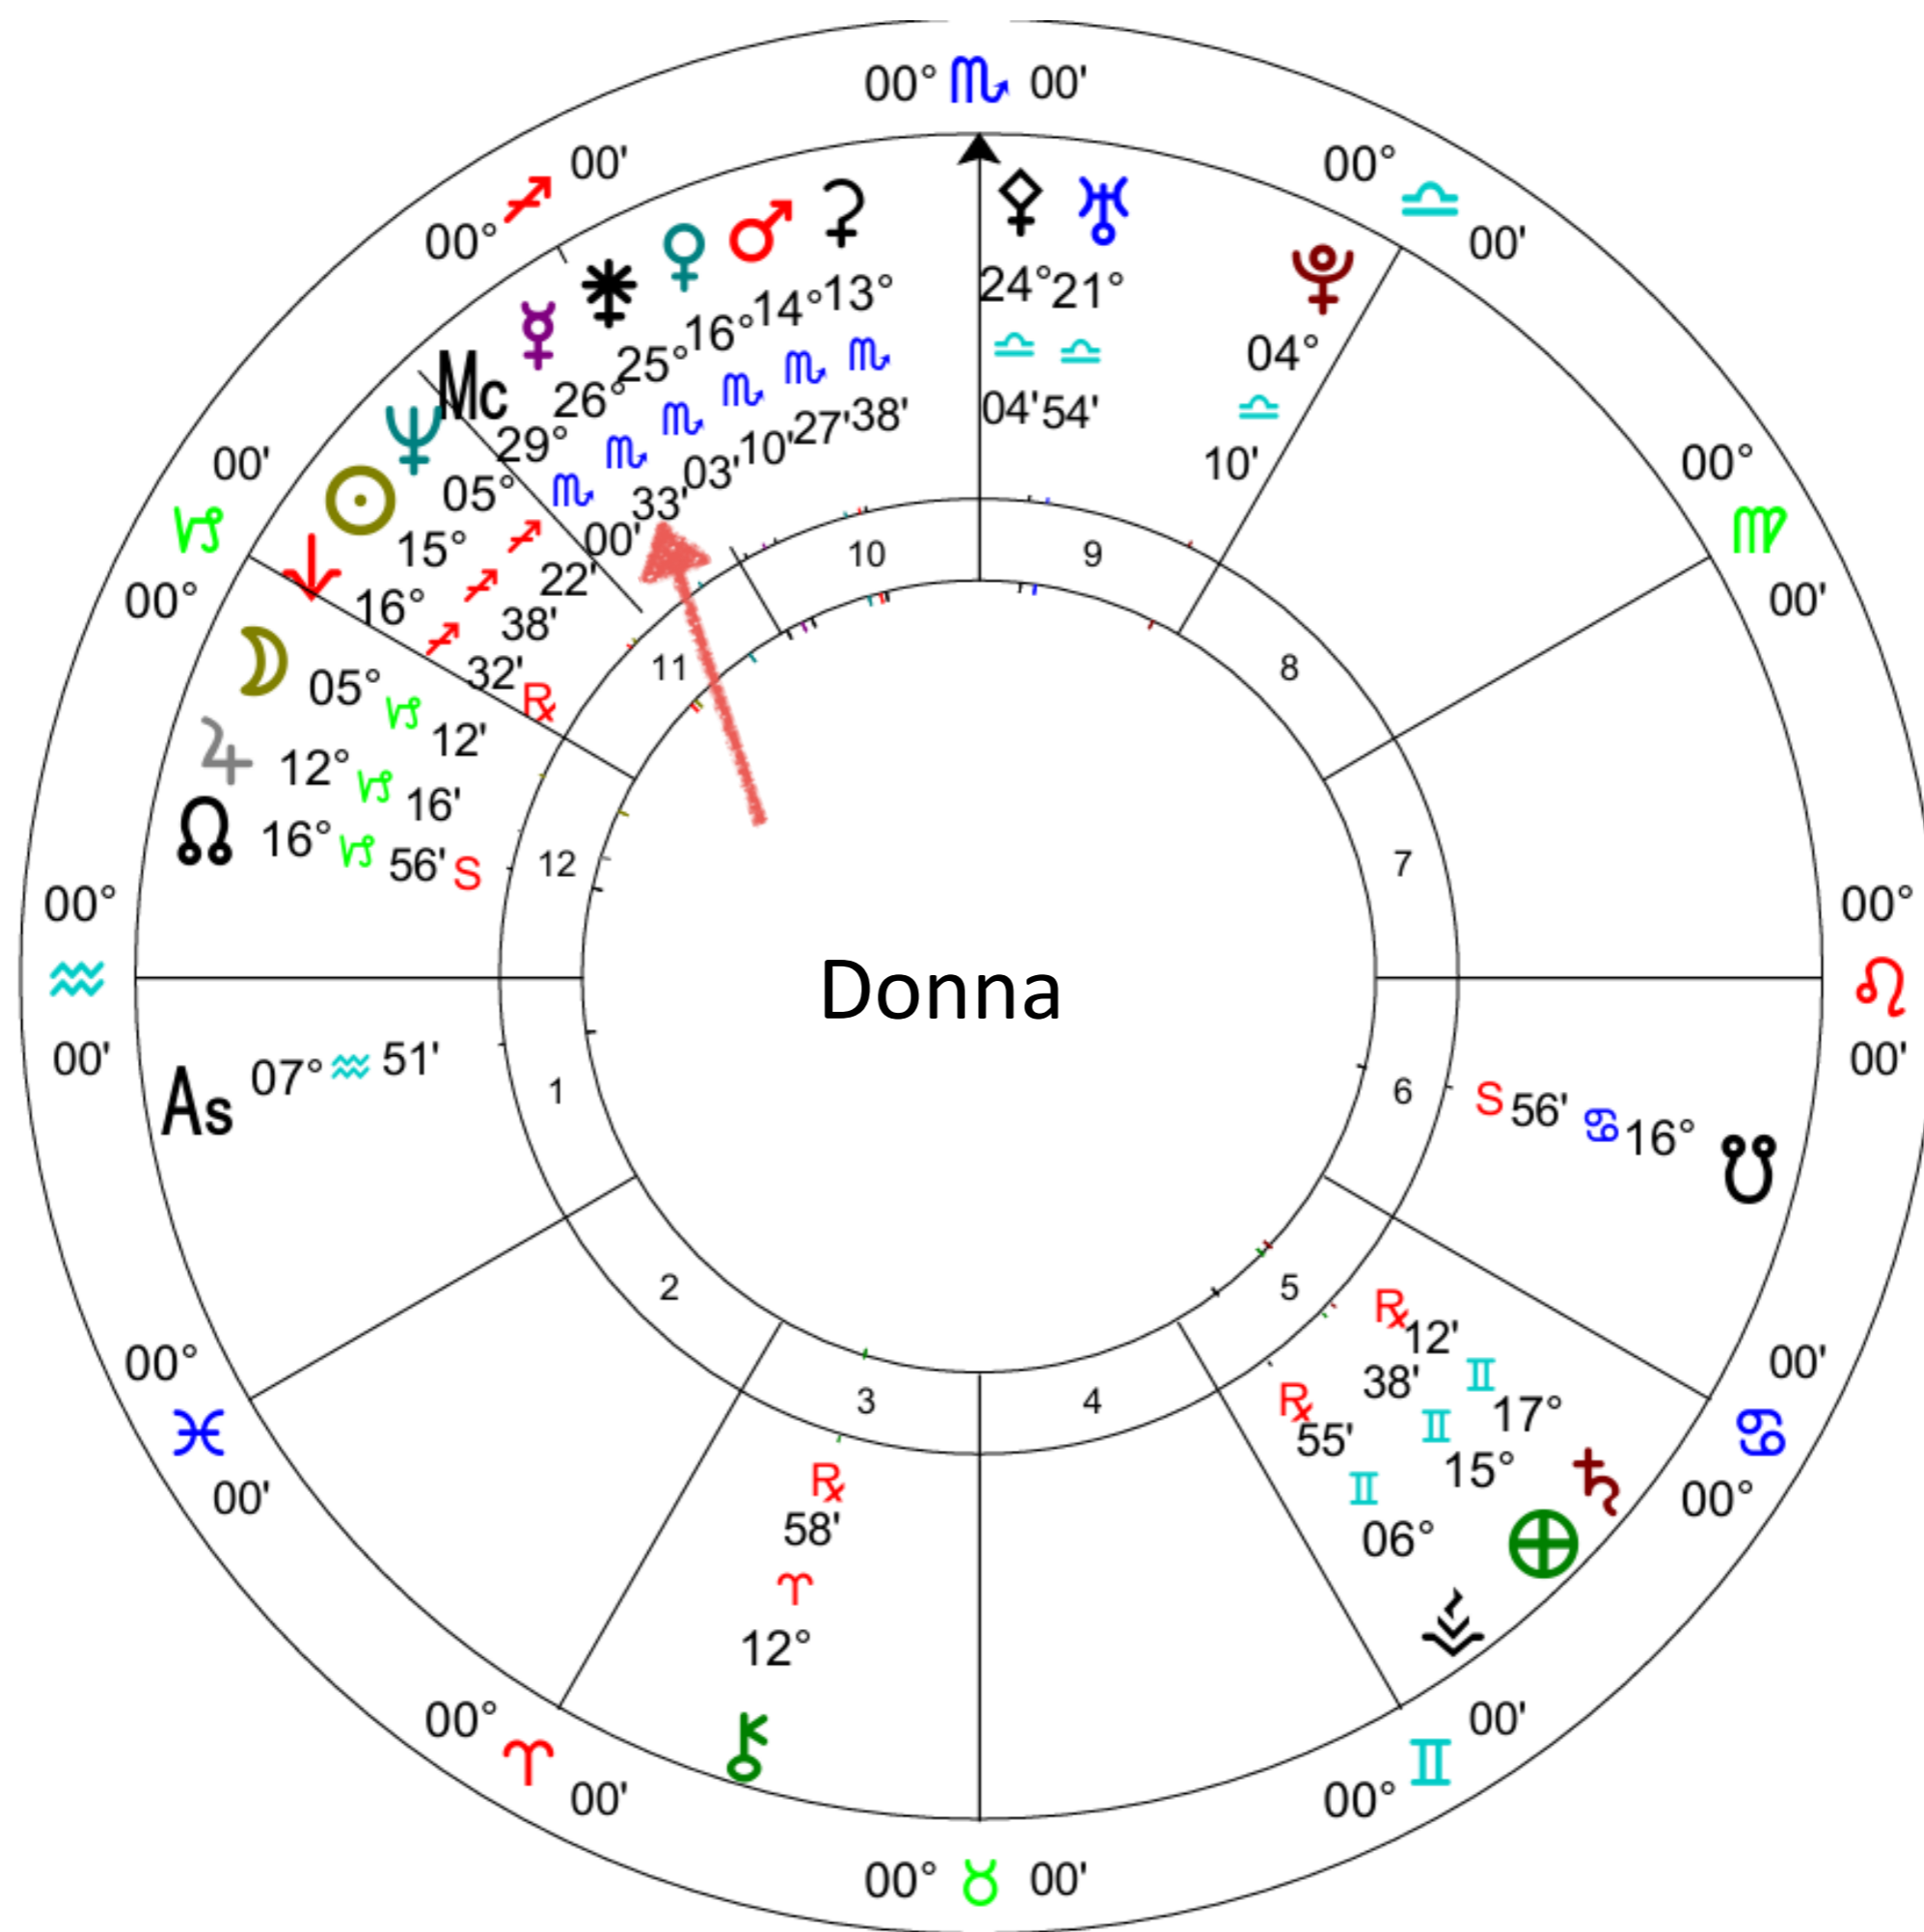

# Message from Your Mercury Archetype

*Mercury*

Communication Style

*Mid Heaven*

Right Livelihood

Teresa

*Mid Heaven*

Right Livelihood