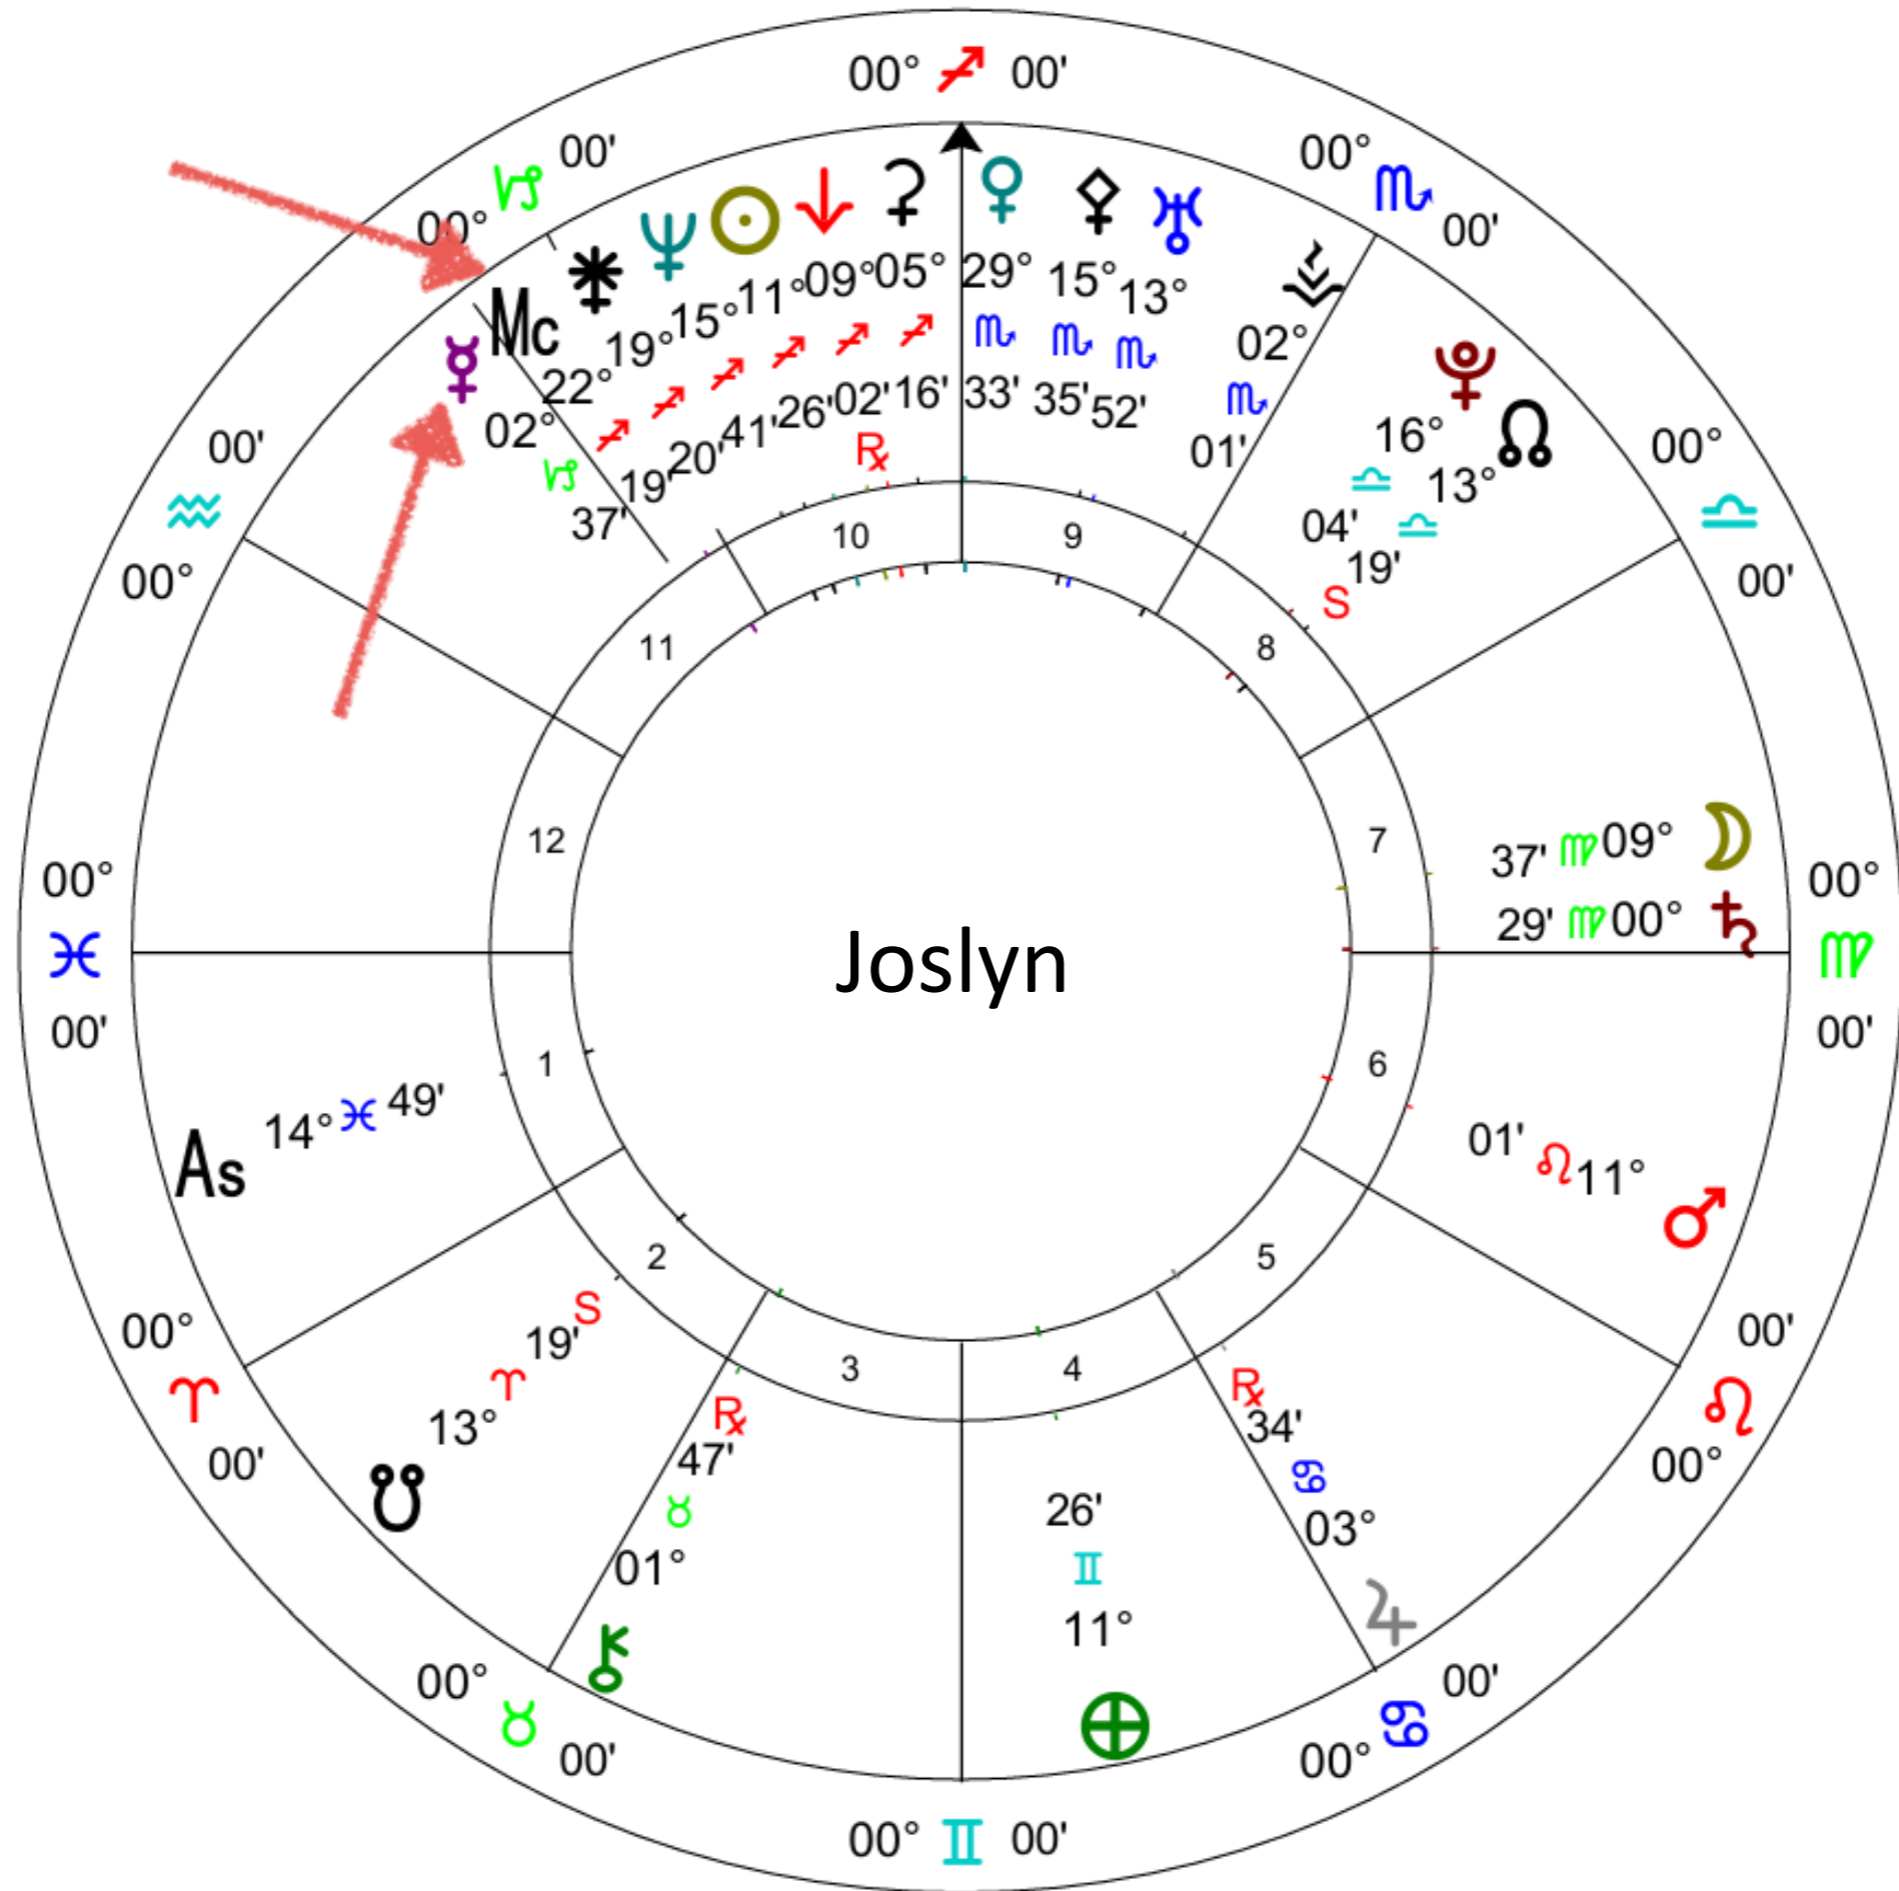

# Message from Your Mercury Archetype

*Mercury*

Communication Style

*Mid Heaven*

Right Livelihood

Teresa

*Mid Heaven*

Right Livelihood