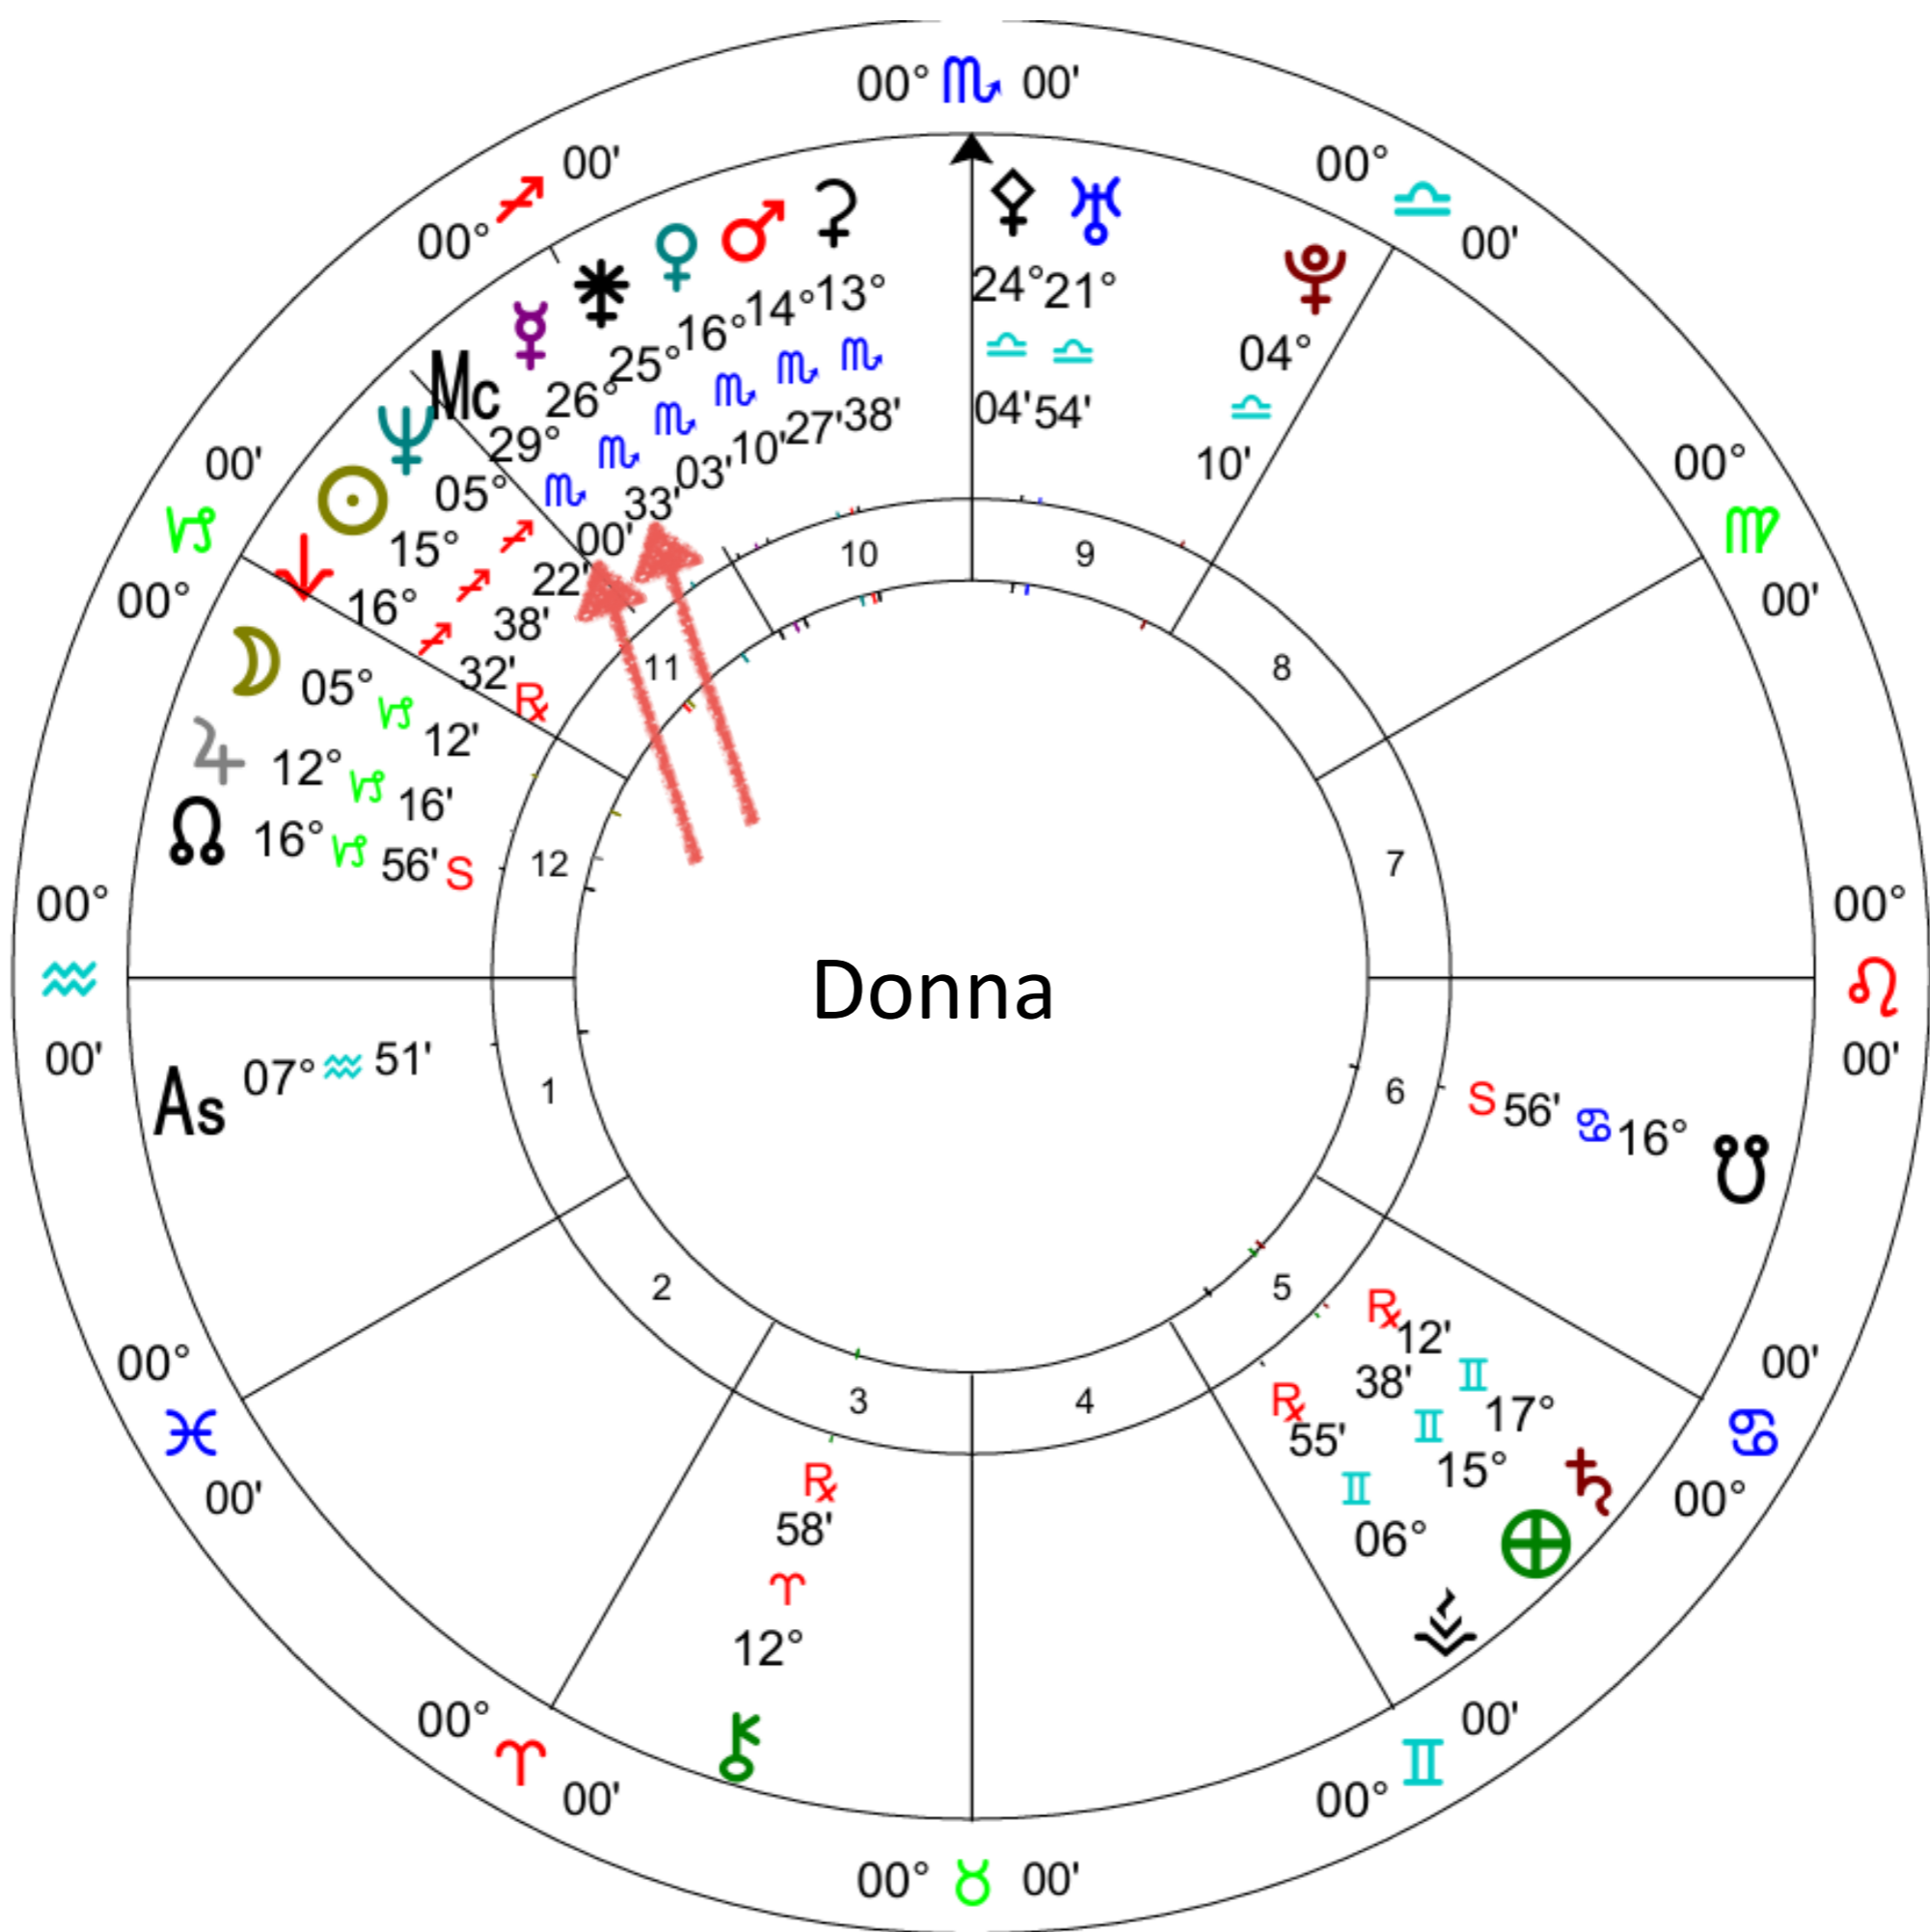

# Message from Your Mercury Archetype

*Mercury*

Communication Style

*Mid Heaven*

Right Livelihood

Teresa

*Mid Heaven*

Right Livelihood

Message  
from Your  
Midheaven  
Archetype

Next 2 Pieces  
Are Found  
Differently...

- They are connected to your moon and rising sign.
- Relax...Take a deep breath...Open to Receive