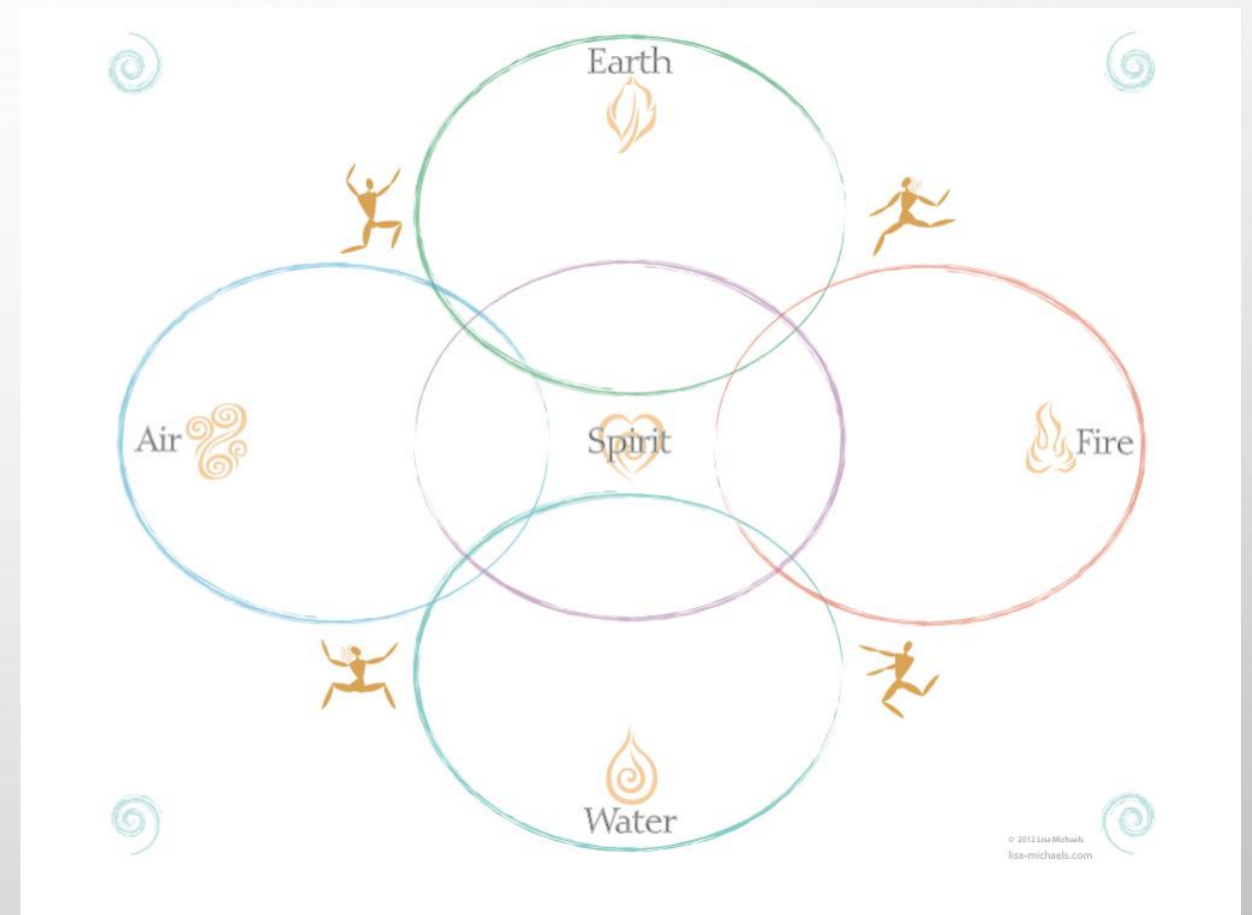

***COAGULATION:* SURRENDERING INTO A NEW CONSCIOUSNESS OF WHOLENESS**

Manifestation Matrix

The Creation Dance

Draw the formless into form.

Now the question becomes...
What do you want to create?
Open to Next Level of Awareness

Elemental
Creation
Template

Moving Manifestation Matrix

SKILL LEVELS TO MASTERY

BEGINNER

INTERMEDIATE

ADVANCE INTERMEDIATE

ADVANCED

MASTERY

CAN HAVE A DIFFERENT SKILL LEVEL IN EACH MANIFESTATION AREA

You Can Be Aligned with Grace at Each Level

HOW IT EVOLVED...

BIG PICTURE VISION
CALLED TO PLACE A
COMPONENT IN EACH
ELEMENTAL QUADRANT
KEPT BEING CALLED TO DO IT
WITH EVERY CREATION
GUIDANCE ABOUT MOVING IT
SECTION FORWARD EACH
WEEK