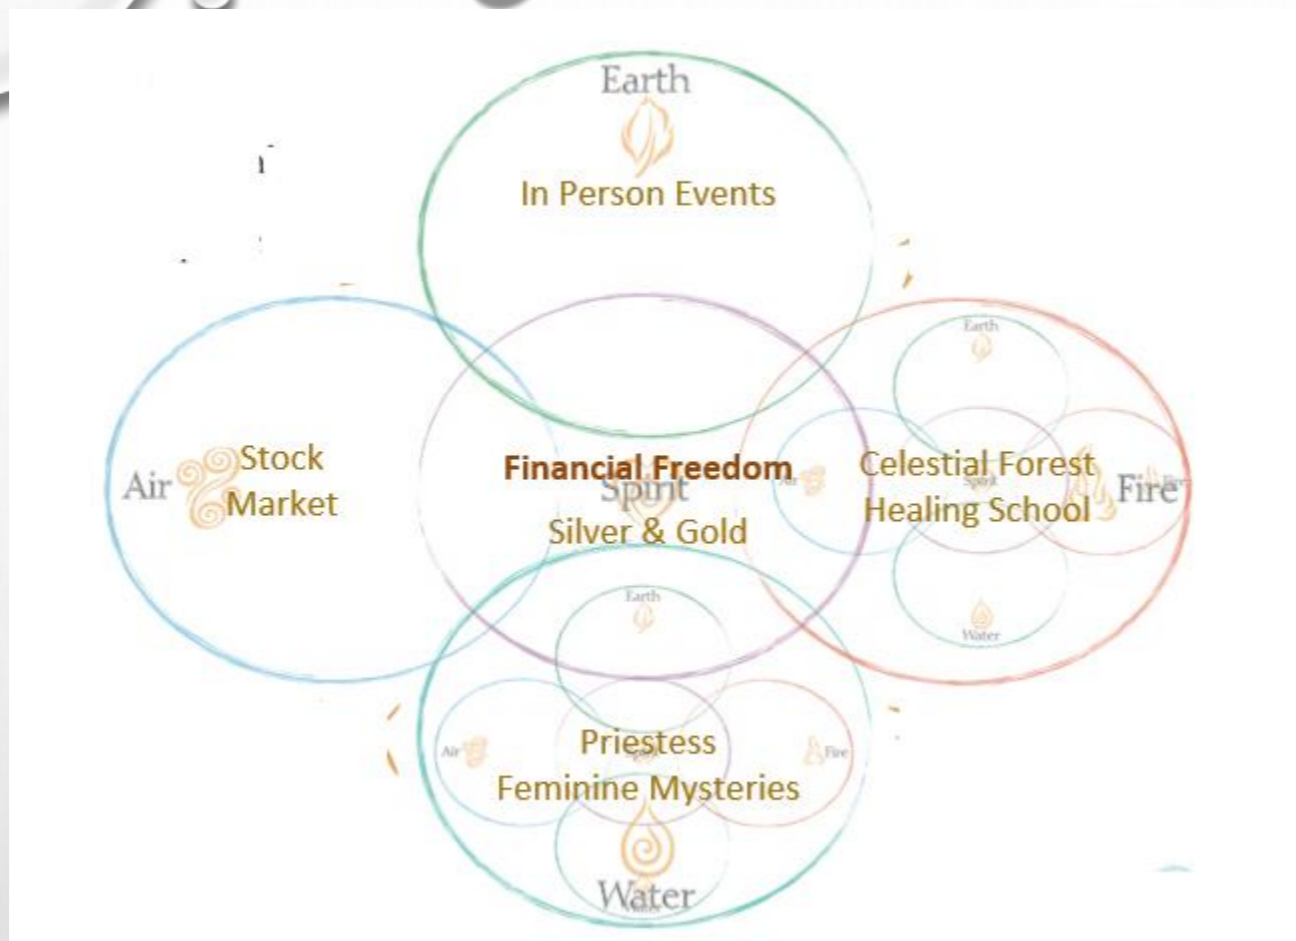

On the other hand, the Shadow frequency, driven by greed, wants expansion without having to expand itself, which is why true expansion is actually relatively rare.

Reflection Message