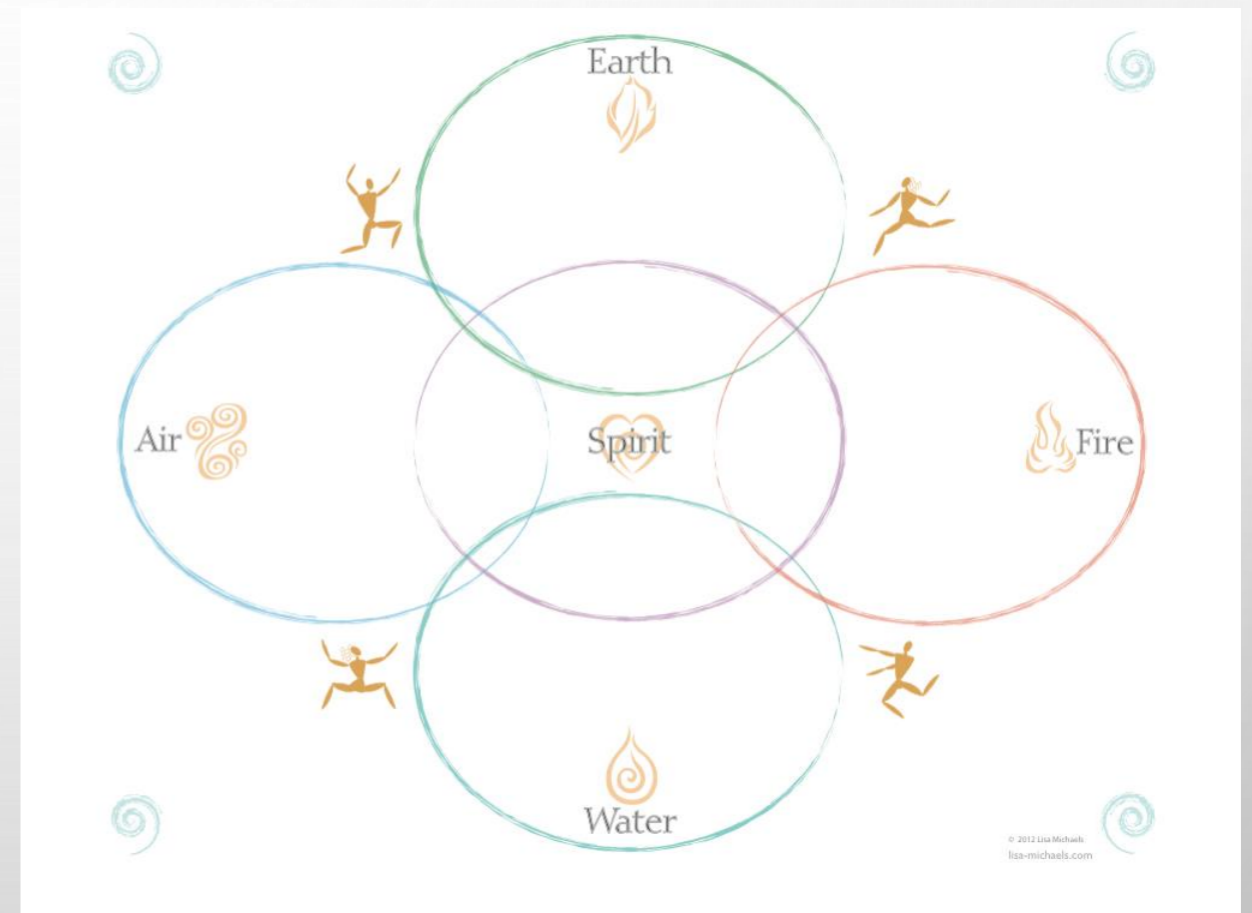

CAN HAVE A DIFFERENT SKILL LEVEL IN EACH MANIFESTATION AREA

You Can Be Aligned with Grace at Each Level

HOW IT EVOLVED...

BIG PICTURE VISION
CALLED TO PLACE A
COMPONENT IN EACH
ELEMENTAL QUADRANT
KEPT BEING CALLED TO DO IT
WITH EVERY CREATION
GUIDANCE ABOUT MOVING IT
SECTION FORWARD EACH
WEEK

MOVED FROM...

LINEAR

MANIFESTATION

TO FRACTAL

MANIFESTATION

OPEN FOR A NEXT

LEVEL TRANSMISSION

What are Fractals?

A fractal is a never-ending pattern. Fractals are infinitely complex patterns that are self-similar across different scales. They are created by repeating a simple process over and over in an ongoing feedback loop. Driven by recursion, fractals are images of dynamic systems – the pictures of Chaos. Geometrically, they exist in between our familiar dimensions. Fractal patterns are extremely familiar, since nature is full of fractals. For instance: trees, rivers, coastlines, mountains, clouds, seashells, hurricanes, etc. Abstract fractals – such as the Mandelbrot Set – can be generated by a computer calculating a simple equation over and over.