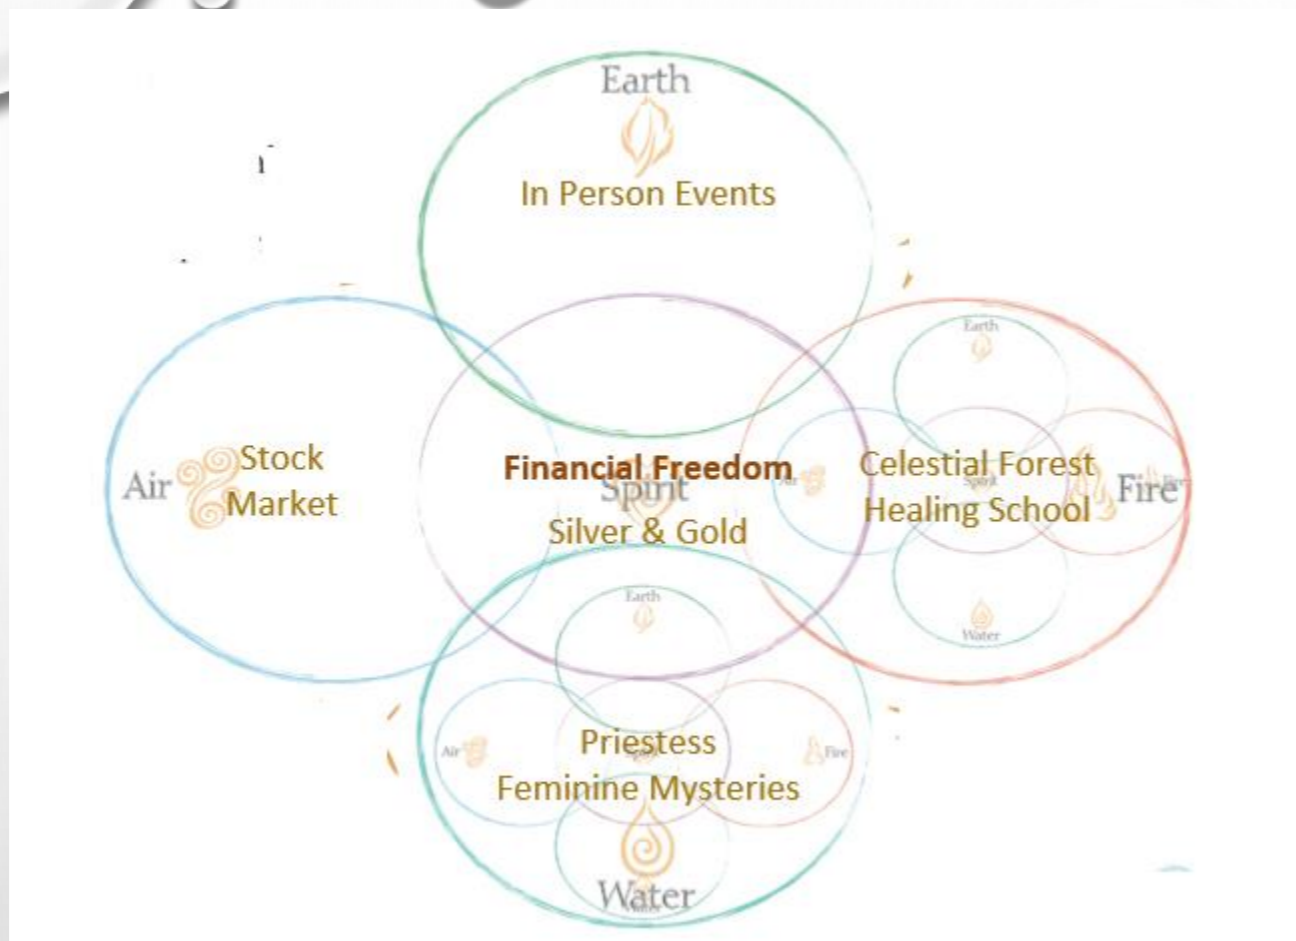

The wonder of expansion is that each new level of integration is built upon the levels that came before, which are thus included in the synthesis itself. This can be applied to any aspect of life, from computer science to business to spirituality. Expansion happens when consciousness is permitted to penetrate form in greater depth.

Reflection Message