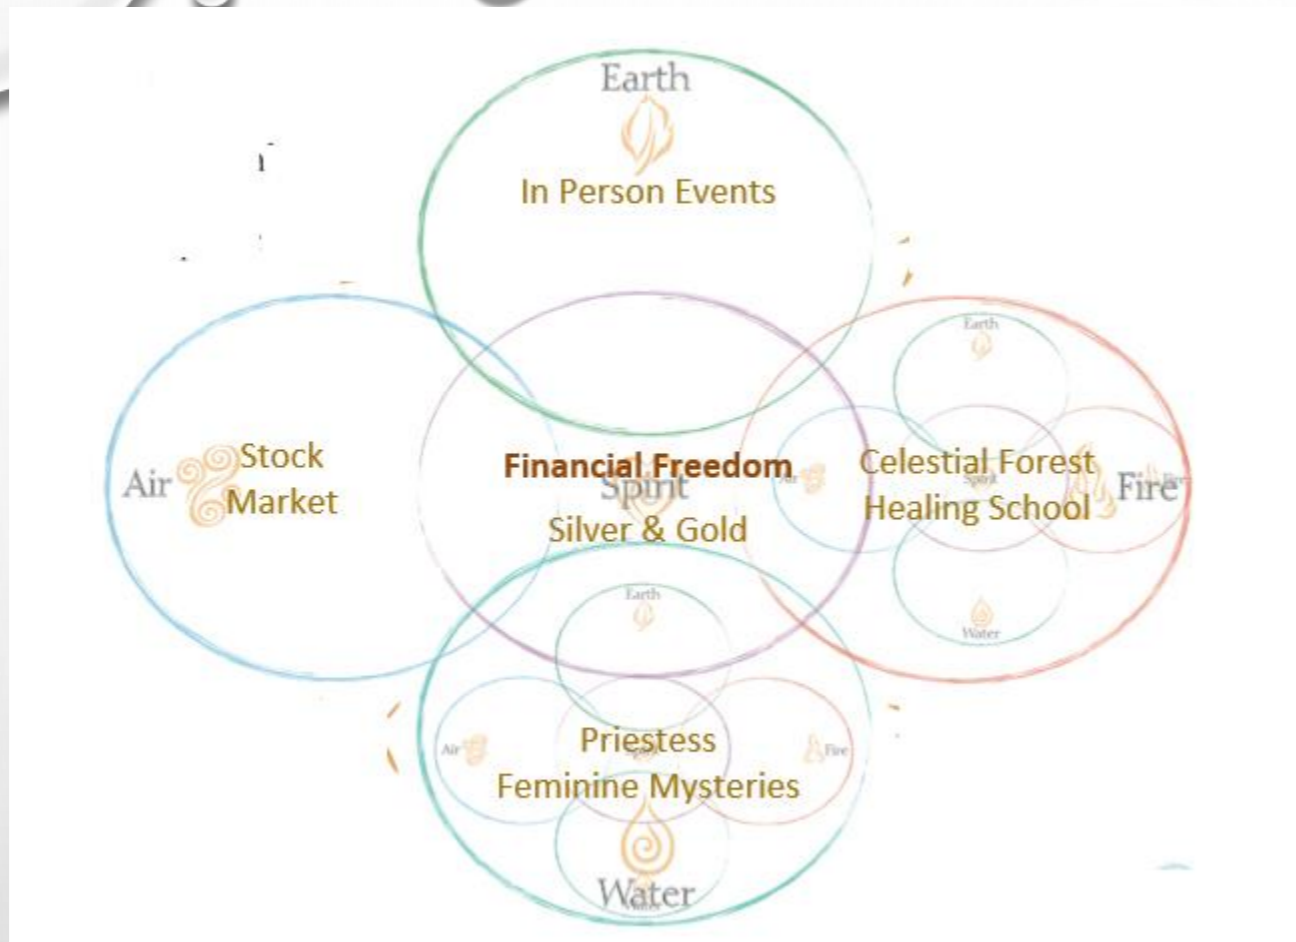

We have to learn to harness the 16th Gift of Versatility in order to draw energy from a wide array of resources rather than drawing all the water from a single well.

Reflection Message