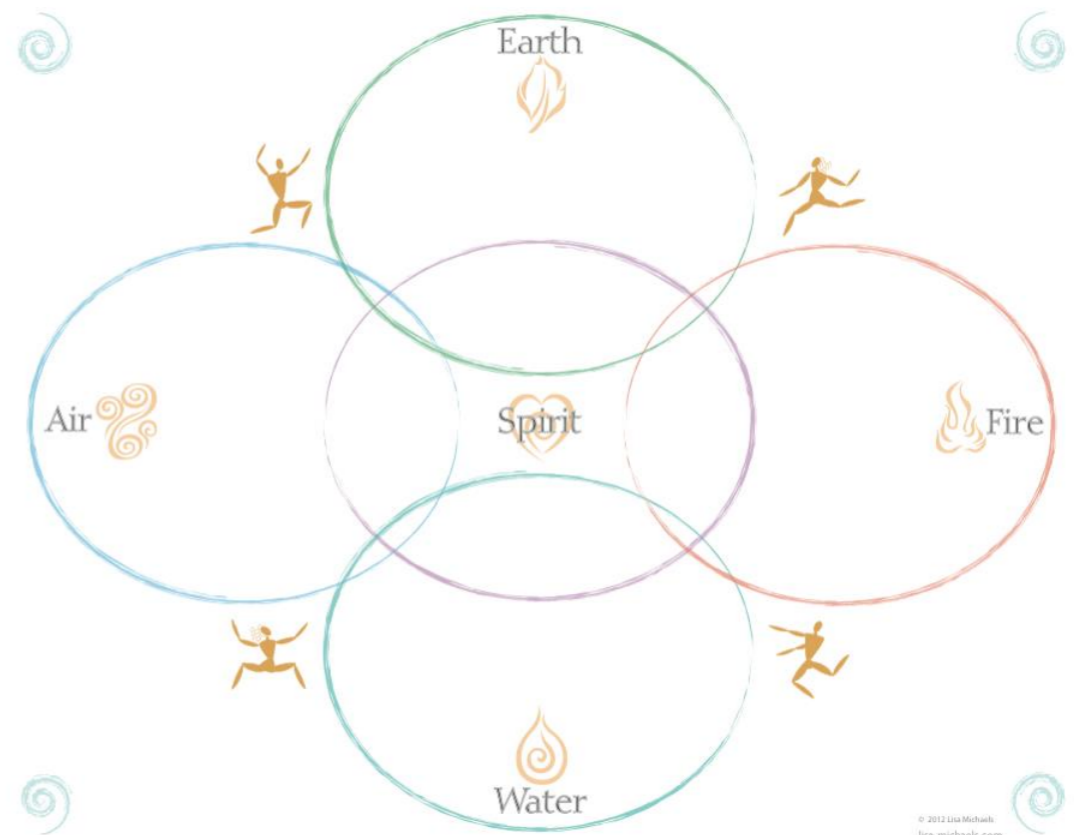

Developmental Task:
Bringing your essence forth

Key Words: Essence

Soul Quality: Compassion

Ecstatic Realm: Divine Union

Primary Power: Choice

Level 2 Power: Co-creation

Natural Rhythm Cycle: Yin/Yang

Spirit

Earth

Manifestation Matrix

Air

Spirit

Fire

Water

How it evolved...

- Big Picture Vision
- Called to place a component in each elemental quadrant
- Kept being called to do it with every creation
- Guidance about moving it section forward each week

Moved from...

- Linear Manifestation
- To Fractal Manifestation
- Open for a transmission
- Open to receive
- Open to discovery

What are Fractals?

A fractal is a never-ending pattern. Fractals are infinitely complex patterns that are self-similar across different scales. They are created by repeating a simple process over and over in an ongoing feedback loop. Driven by recursion, fractals are images of dynamic systems – the pictures of Chaos. Geometrically, they exist in between our familiar dimensions. Fractal patterns are extremely familiar, since nature is full of fractals. For instance: trees, rivers, coastlines, mountains, clouds, seashells, hurricanes, etc. Abstract fractals – such as the Mandelbrot Set – can be generated by a computer calculating a simple equation over and over.