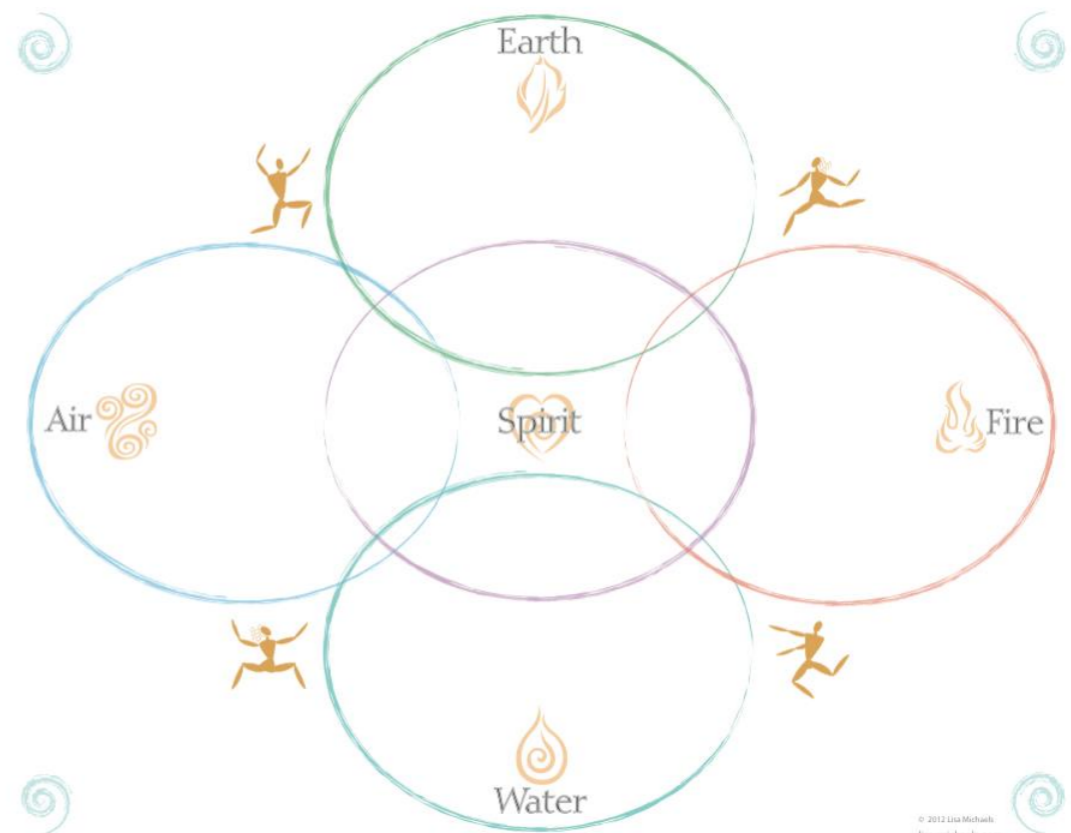

Developmental Task:
Bringing your essence forth

Key Words: Essence

Soul Quality: Compassion

Ecstatic Realm: Divine Union

Primary Power: Choice

Level 2 Power: Co-creation

Natural Rhythm Cycle: Yin/Yang

Spirit

Earth

Manifestation Matrix

Air

Spirit

Fire

Water

How it evolved...

- Big Picture Vision
- Called to place a component in each elemental quadrant
- Kept being called to do it with every creation
- Guidance about moving it section forward each week

Moved from...

- Linear Manifestation
- To Fractal Manifestation
- Open for a transmission
- Open to receive
- Open to discovery

What are Fractals?

A fractal is a never-ending pattern. Fractals are infinitely complex patterns that are self-similar across different scales. They are created by repeating a simple process over and over in an ongoing feedback loop. Driven by recursion, fractals are images of dynamic systems – the pictures of Chaos. Geometrically, they exist in between our familiar dimensions. Fractal patterns are extremely familiar, since nature is full of fractals. For instance: trees, rivers, coastlines, mountains, clouds, seashells, hurricanes, etc. Abstract fractals – such as the Mandelbrot Set – can be generated by a computer calculating a simple equation over and over.