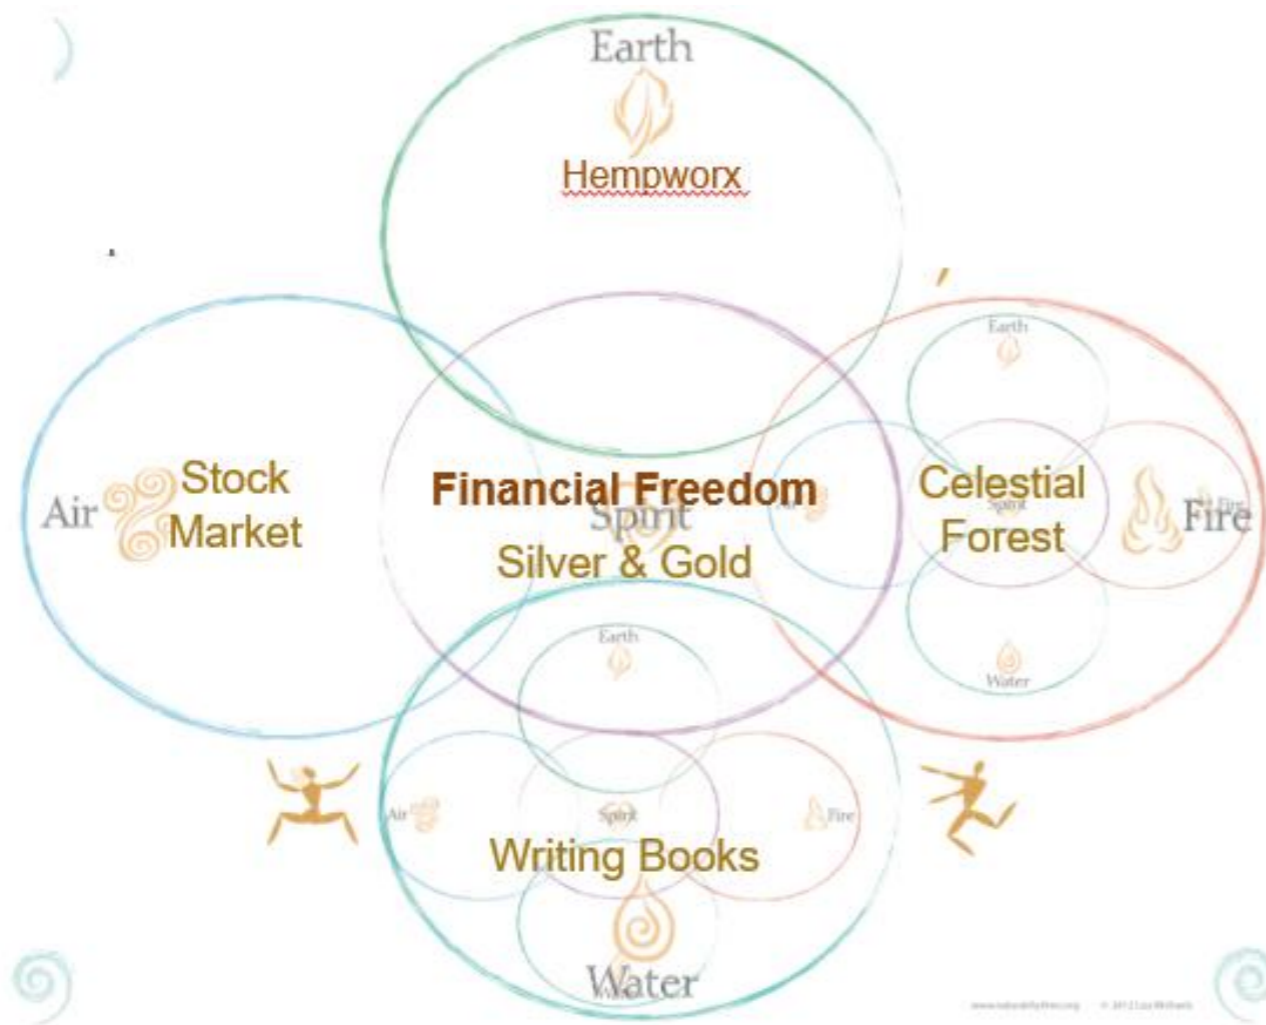

When you expand too much in a single direction, universal principles will cause the opposite of contraction. True expansion also embraces the notion of *fractal growth*.

Fractal growth in business only occurs when the people within the business—who represent the consciousness of the organization—also evolve. True growth expands beyond its comfort zone—it is continually transcending its last level.

When this is allowed to happen, the business grows in many directions simultaneously rather than in a single direction.

It takes enormous trust to allow your life to truly expand because it appears to the mind to be more complex, whereas in fact it is moving into greater and greater synthesis.