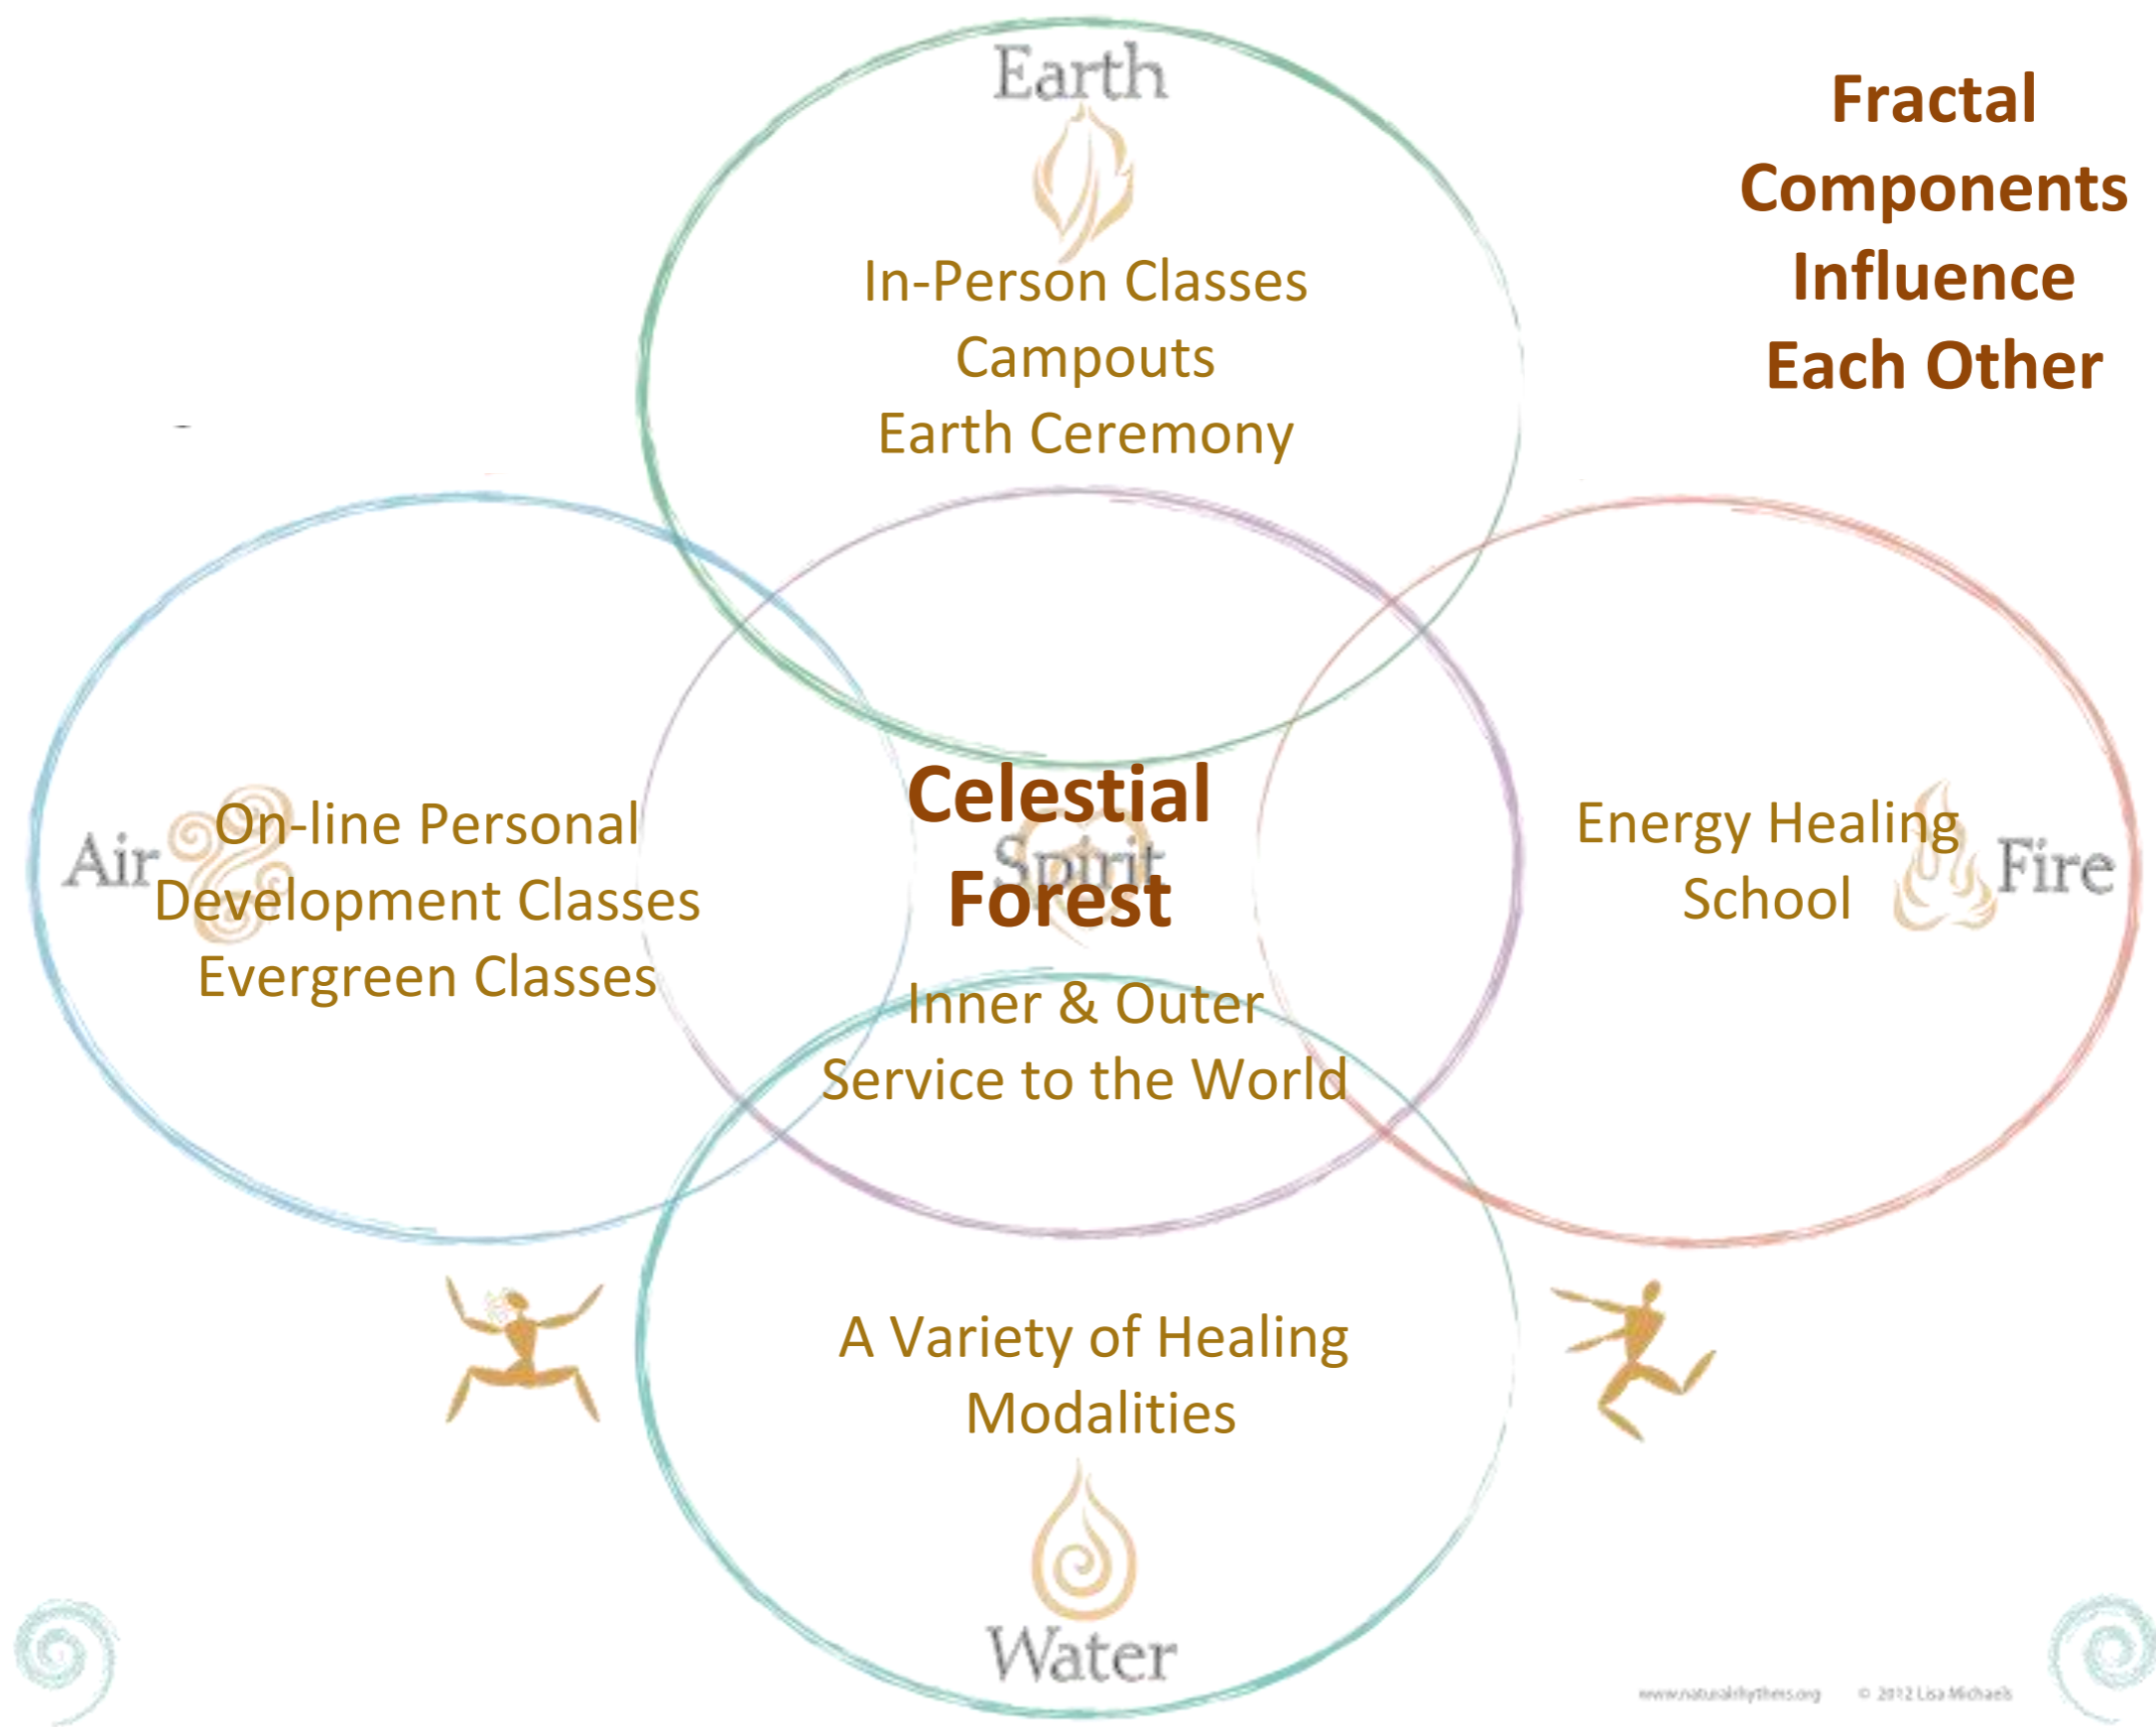

**Fractal
Components
Influence
Each Other**