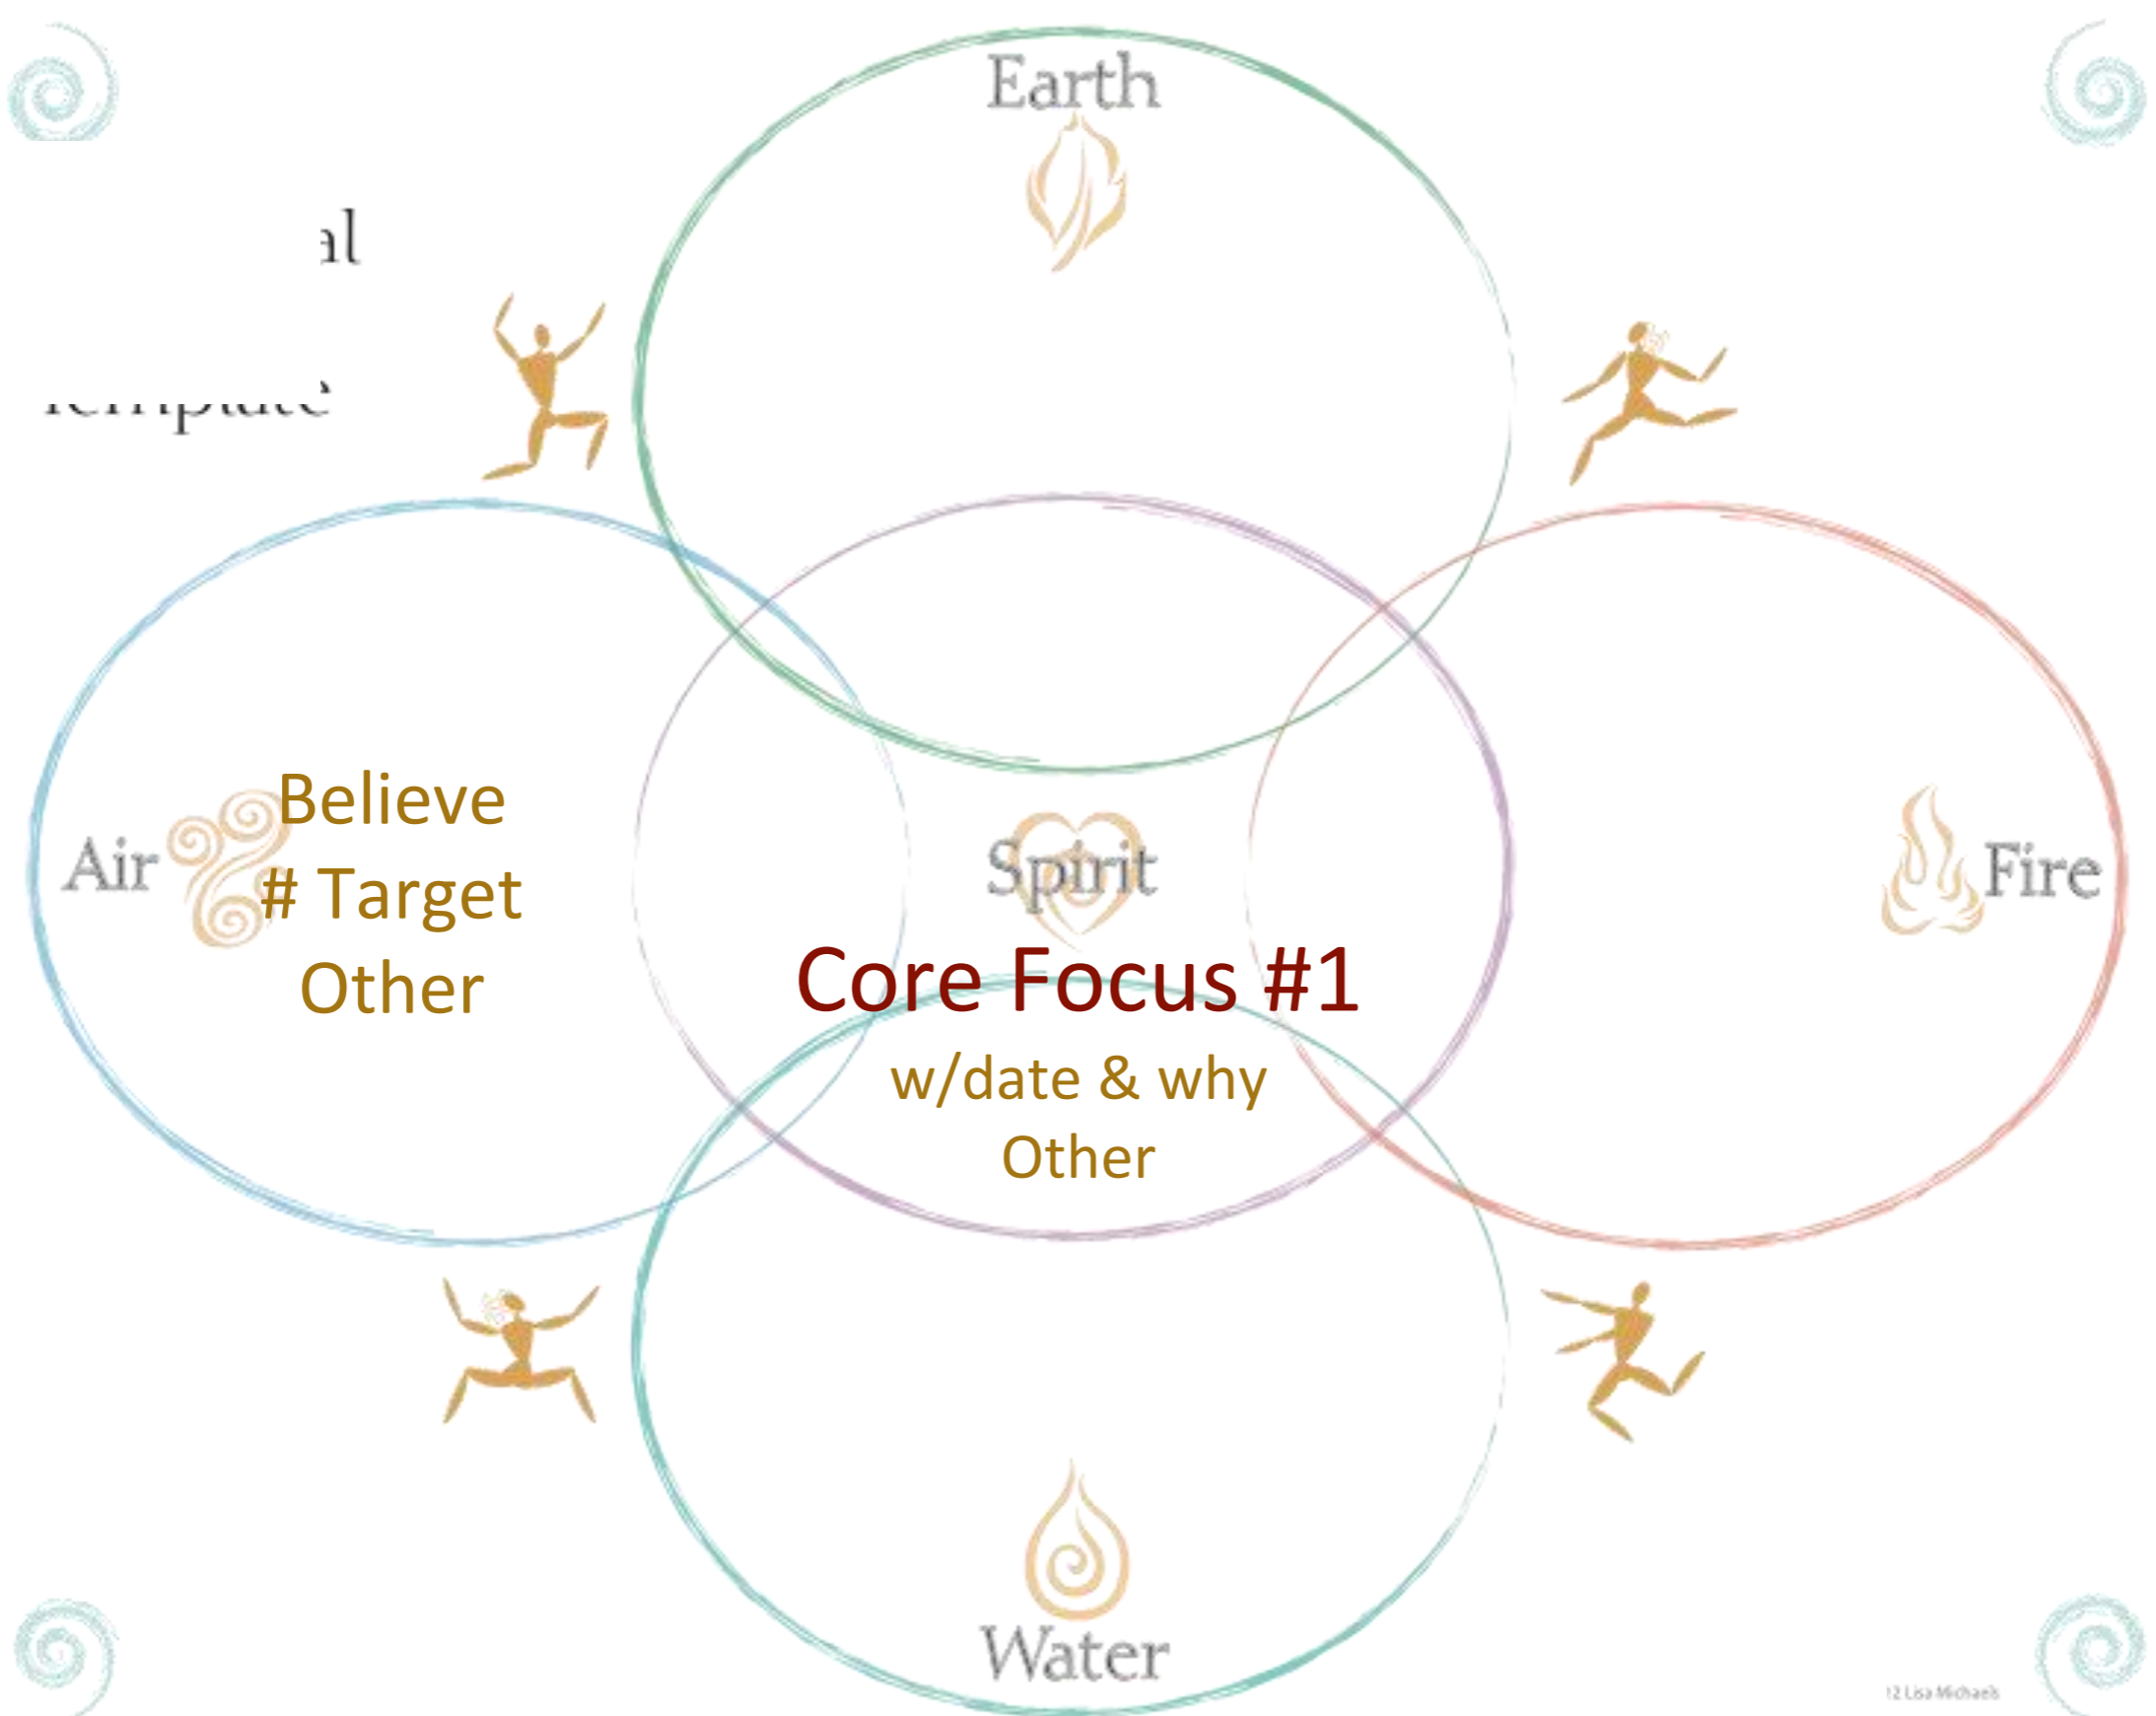

Manifestation

w/date & why
Other

Clearly

Magnetize

Water

#1 Core Focus

Moving Manifestation Matrix

Spirit

**#1 Core Focus
Manifestation**
with Date & Why
Other

Air

Believe
Target
or Other

Earth

Physical
Systems
Other

Earth

Physical
Systems
Other

Air