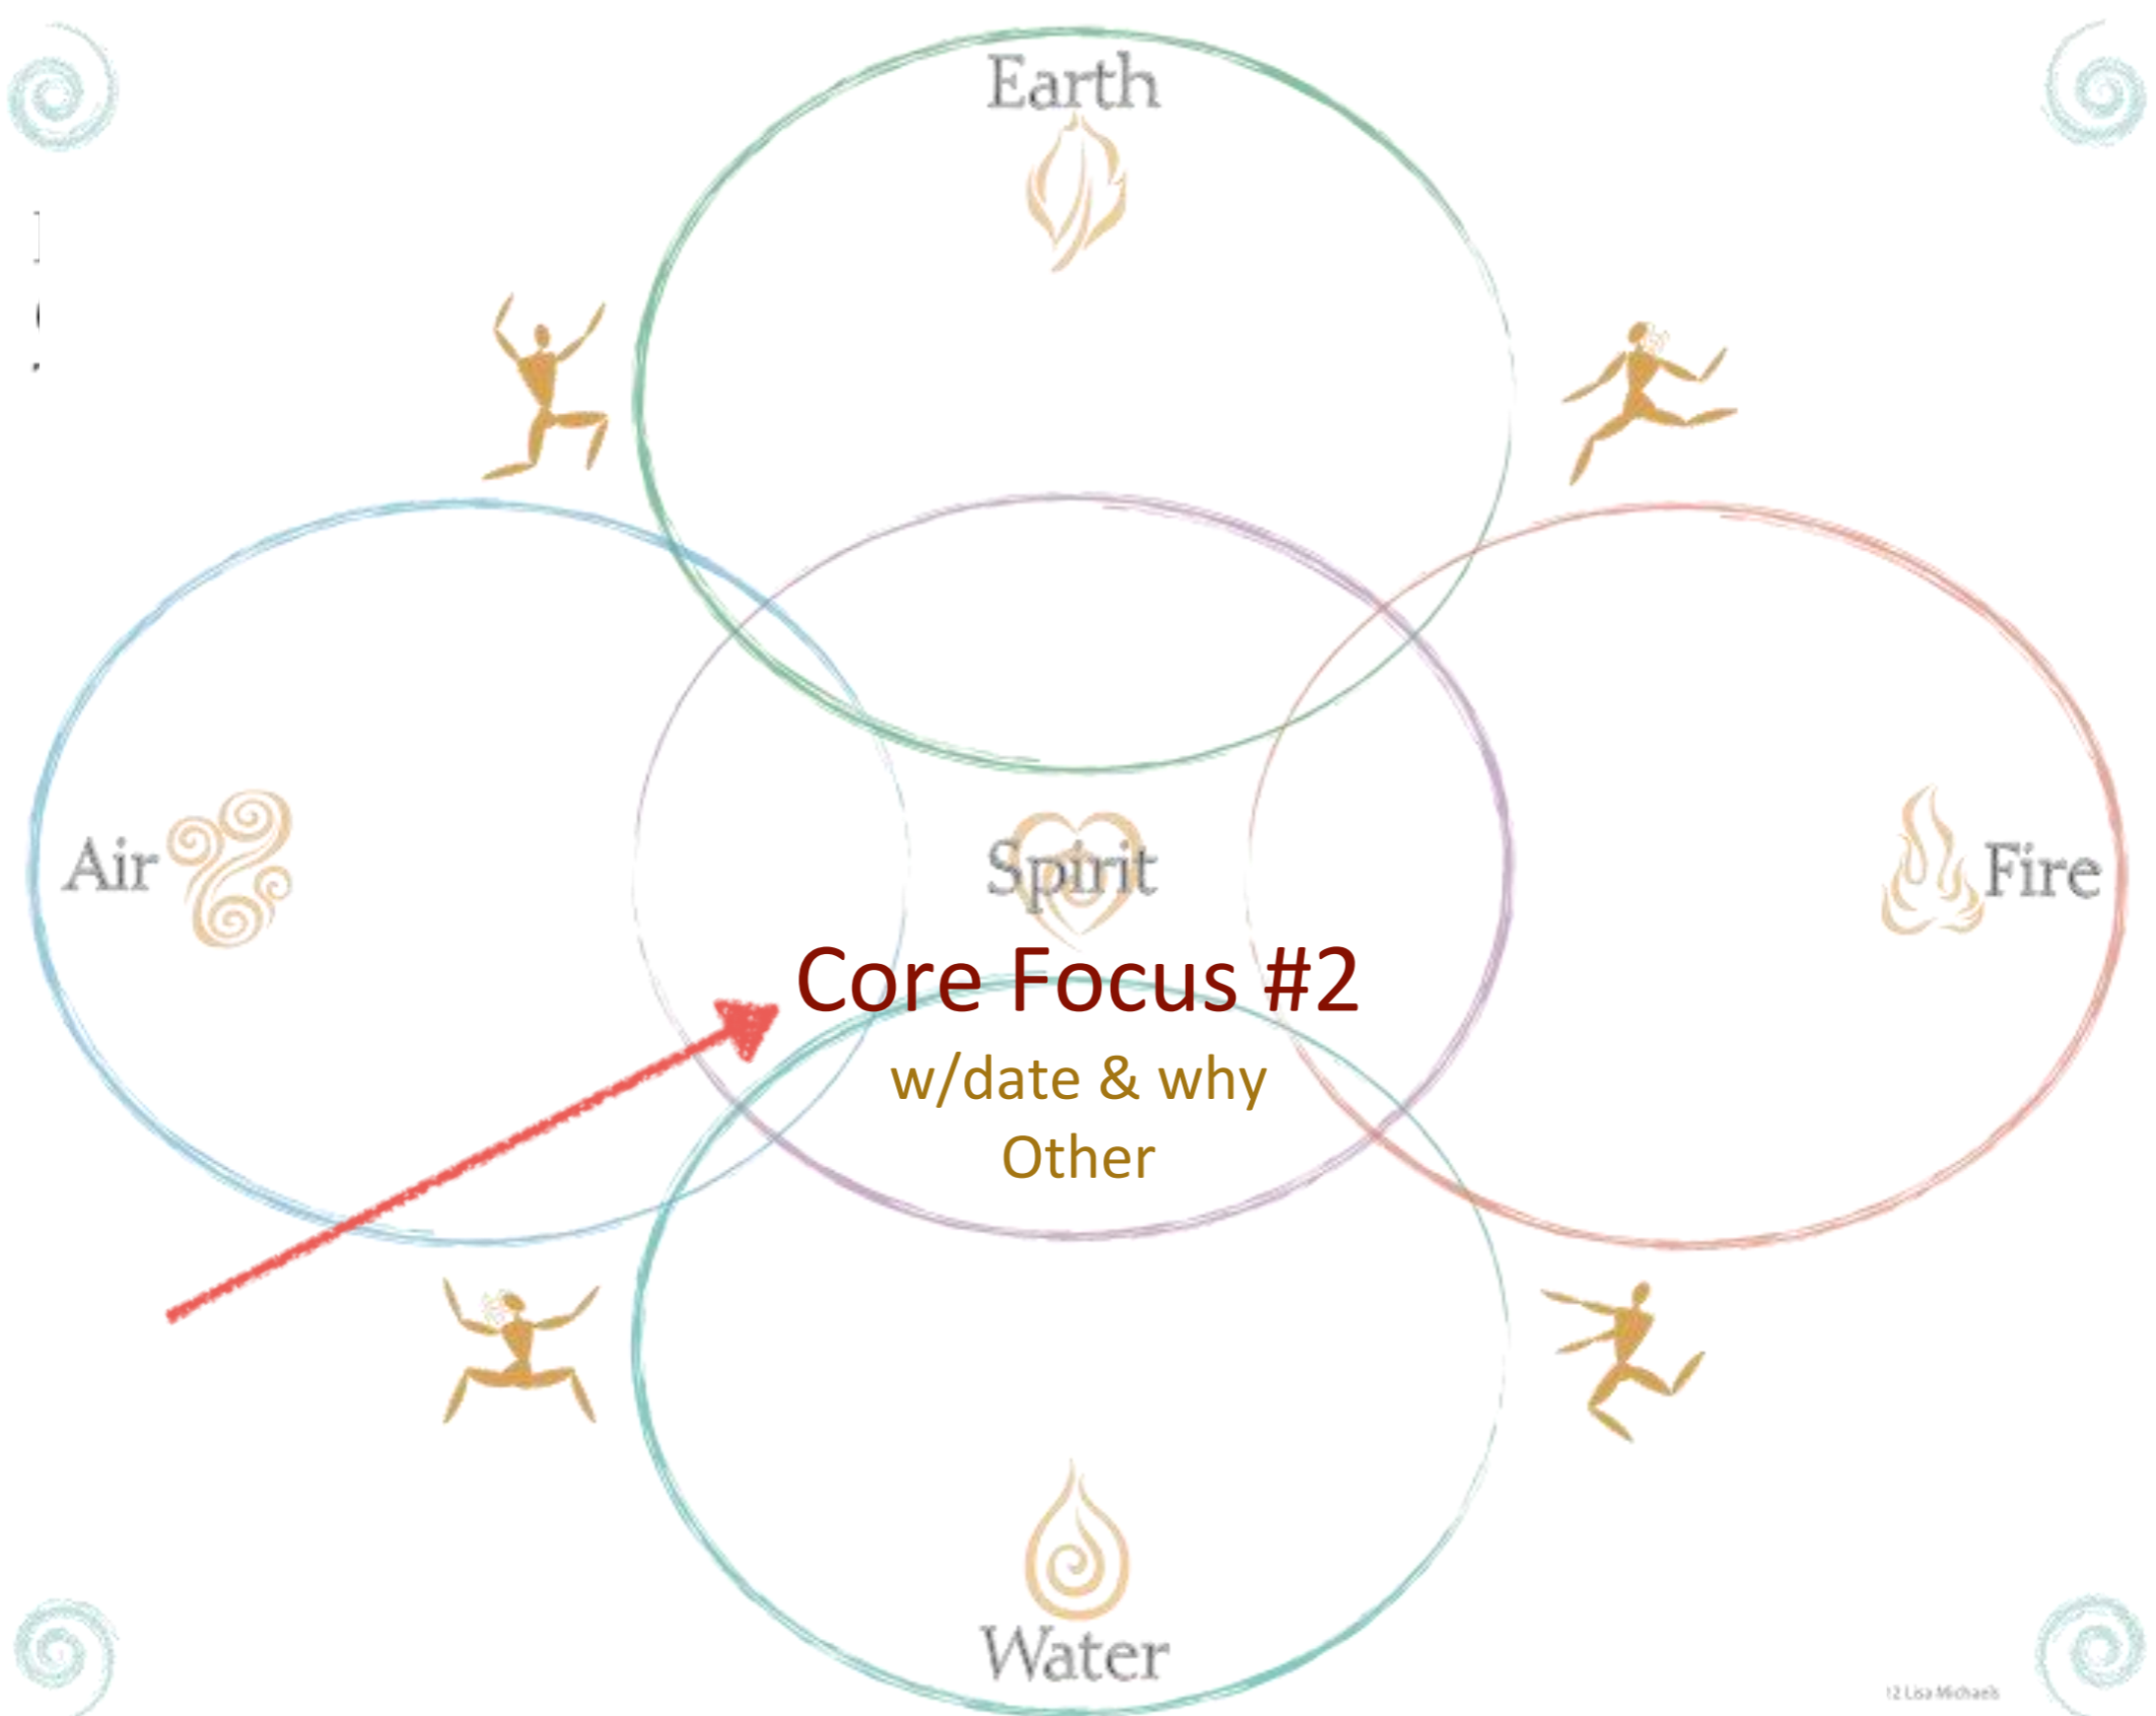

Earth

Air

Spirit

Fire

Core Focus #2

w/date & why

Other

Water