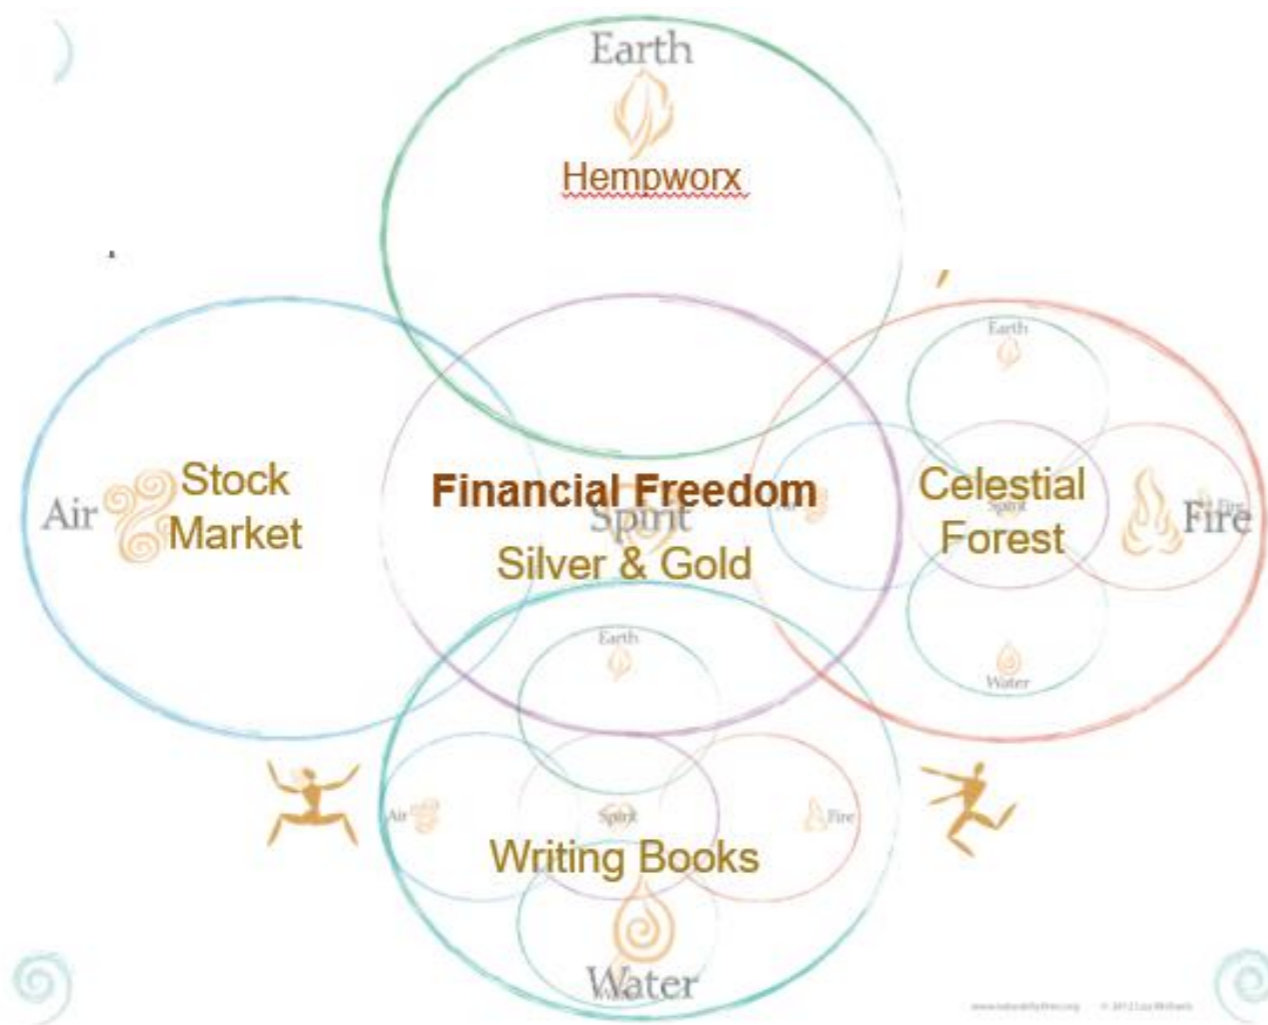

Moved from...

- Linear Manifestation
- To Fractal Manifestation
- Open for a transmission
- Open to receive
- Open to discovery

What are Fractals?

A fractal is a never-ending pattern. Fractals are infinitely complex patterns that are self-similar across different scales. They are created by repeating a simple process over and over in an ongoing feedback loop. Driven by recursion, fractals are images of dynamic systems – the pictures of Chaos. Geometrically, they exist in between our familiar dimensions. Fractal patterns are extremely familiar, since nature is full of fractals. For instance: trees, rivers, coastlines, mountains, clouds, seashells, hurricanes, etc. Abstract fractals – such as the Mandelbrot Set – can be generated by a computer calculating a simple equation over and over.

**Fractal
Components
Influence
Each Other**

Big Picture Matrix

Fractal
Unified Fields
within
Unified Fields

We have to learn to harness the 16th Gift of Versatility in order to draw energy from a wide array of resources rather than drawing all the water from a single well.

True expansion always involves evolution. To the person who has embraced the high frequency of 53rd Gift, expansion is all you know. Your endeavors regularly outgrow their own forms, just as life regularly outgrows the forms that it inhabits.

When you expand too much in a single direction, universal principles will cause the opposite of contraction. True expansion also embraces the notion of *fractal growth*.

Fractal growth in business only occurs when the people within the business—who represent the consciousness of the organization—also evolve. True growth expands beyond its comfort zone—it is continually transcending its last level.