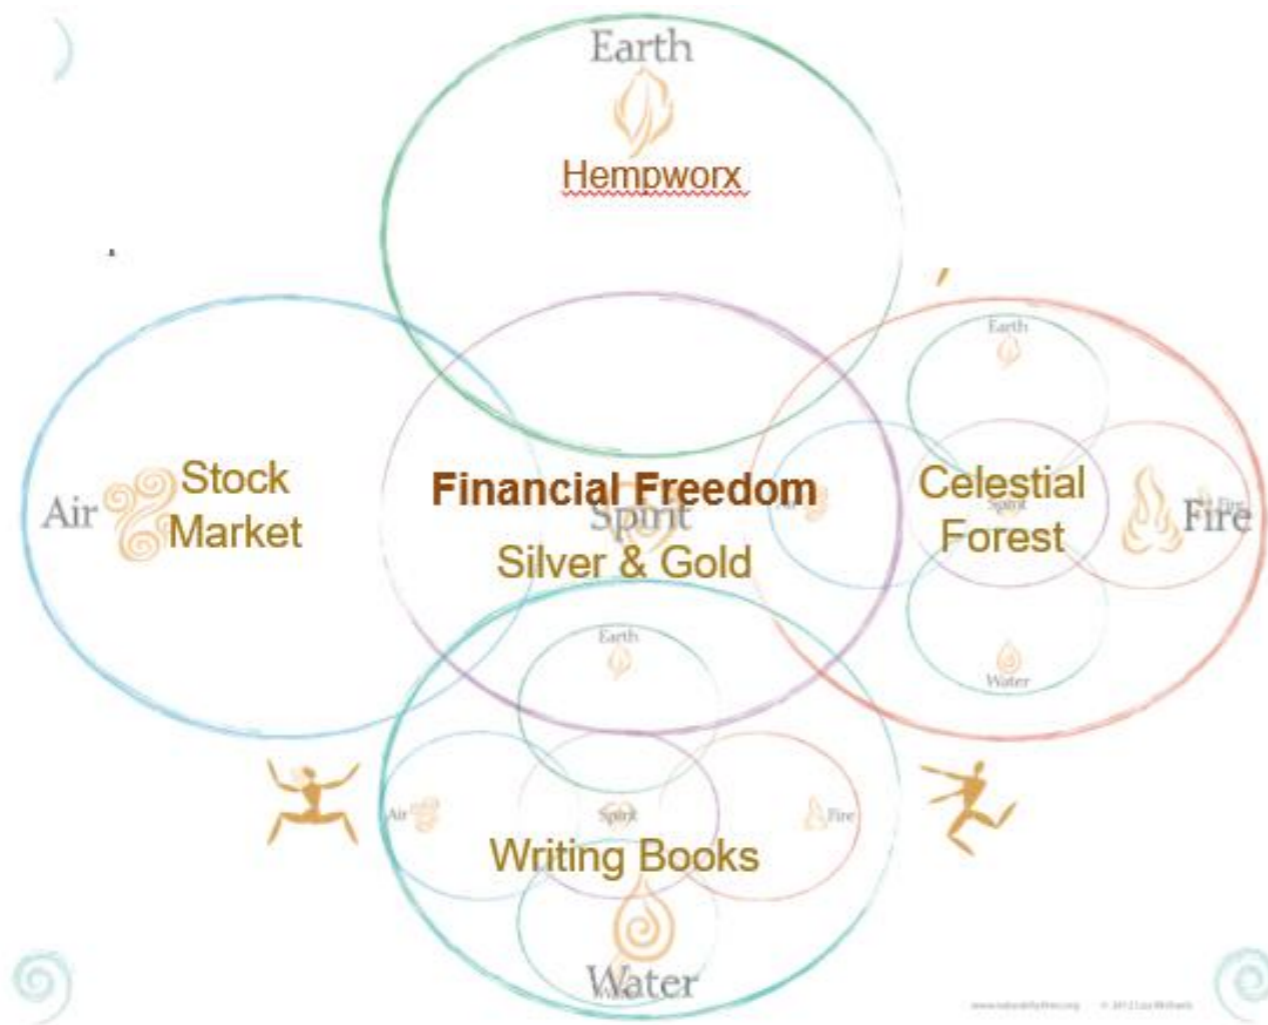

Moved from...

- Linear Manifestation
- To Fractal Manifestation
- Open for a transmission
- Open to receive
- Open to discovery

What are Fractals?

A fractal is a never-ending pattern. Fractals are infinitely complex patterns that are self-similar across different scales. They are created by repeating a simple process over and over in an ongoing feedback loop. Driven by recursion, fractals are images of dynamic systems – the pictures of Chaos. Geometrically, they exist in between our familiar dimensions. Fractal patterns are extremely familiar, since nature is full of fractals. For instance: trees, rivers, coastlines, mountains, clouds, seashells, hurricanes, etc. Abstract fractals – such as the Mandelbrot Set – can be generated by a computer calculating a simple equation over and over.

**Fractal
Components
Influence
Each Other**

Big Picture Matrix

Fractal
Unified Fields
within
Unified Fields

We have to learn to harness the 16th Gift of Versatility in order to draw energy from a wide array of resources rather than drawing all the water from a single well.

True expansion always involves evolution. To the person who has embraced the high frequency of 53rd Gift, expansion is all you know. Your endeavors regularly outgrow their own forms, just as life regularly outgrows the forms that it inhabits.

When you expand too much in a single direction, universal principles will cause the opposite of contraction. True expansion also embraces the notion of *fractal growth*.

Fractal growth in business only occurs when the people within the business—who represent the consciousness of the organization—also evolve. True growth expands beyond its comfort zone—it is continually transcending its last level.