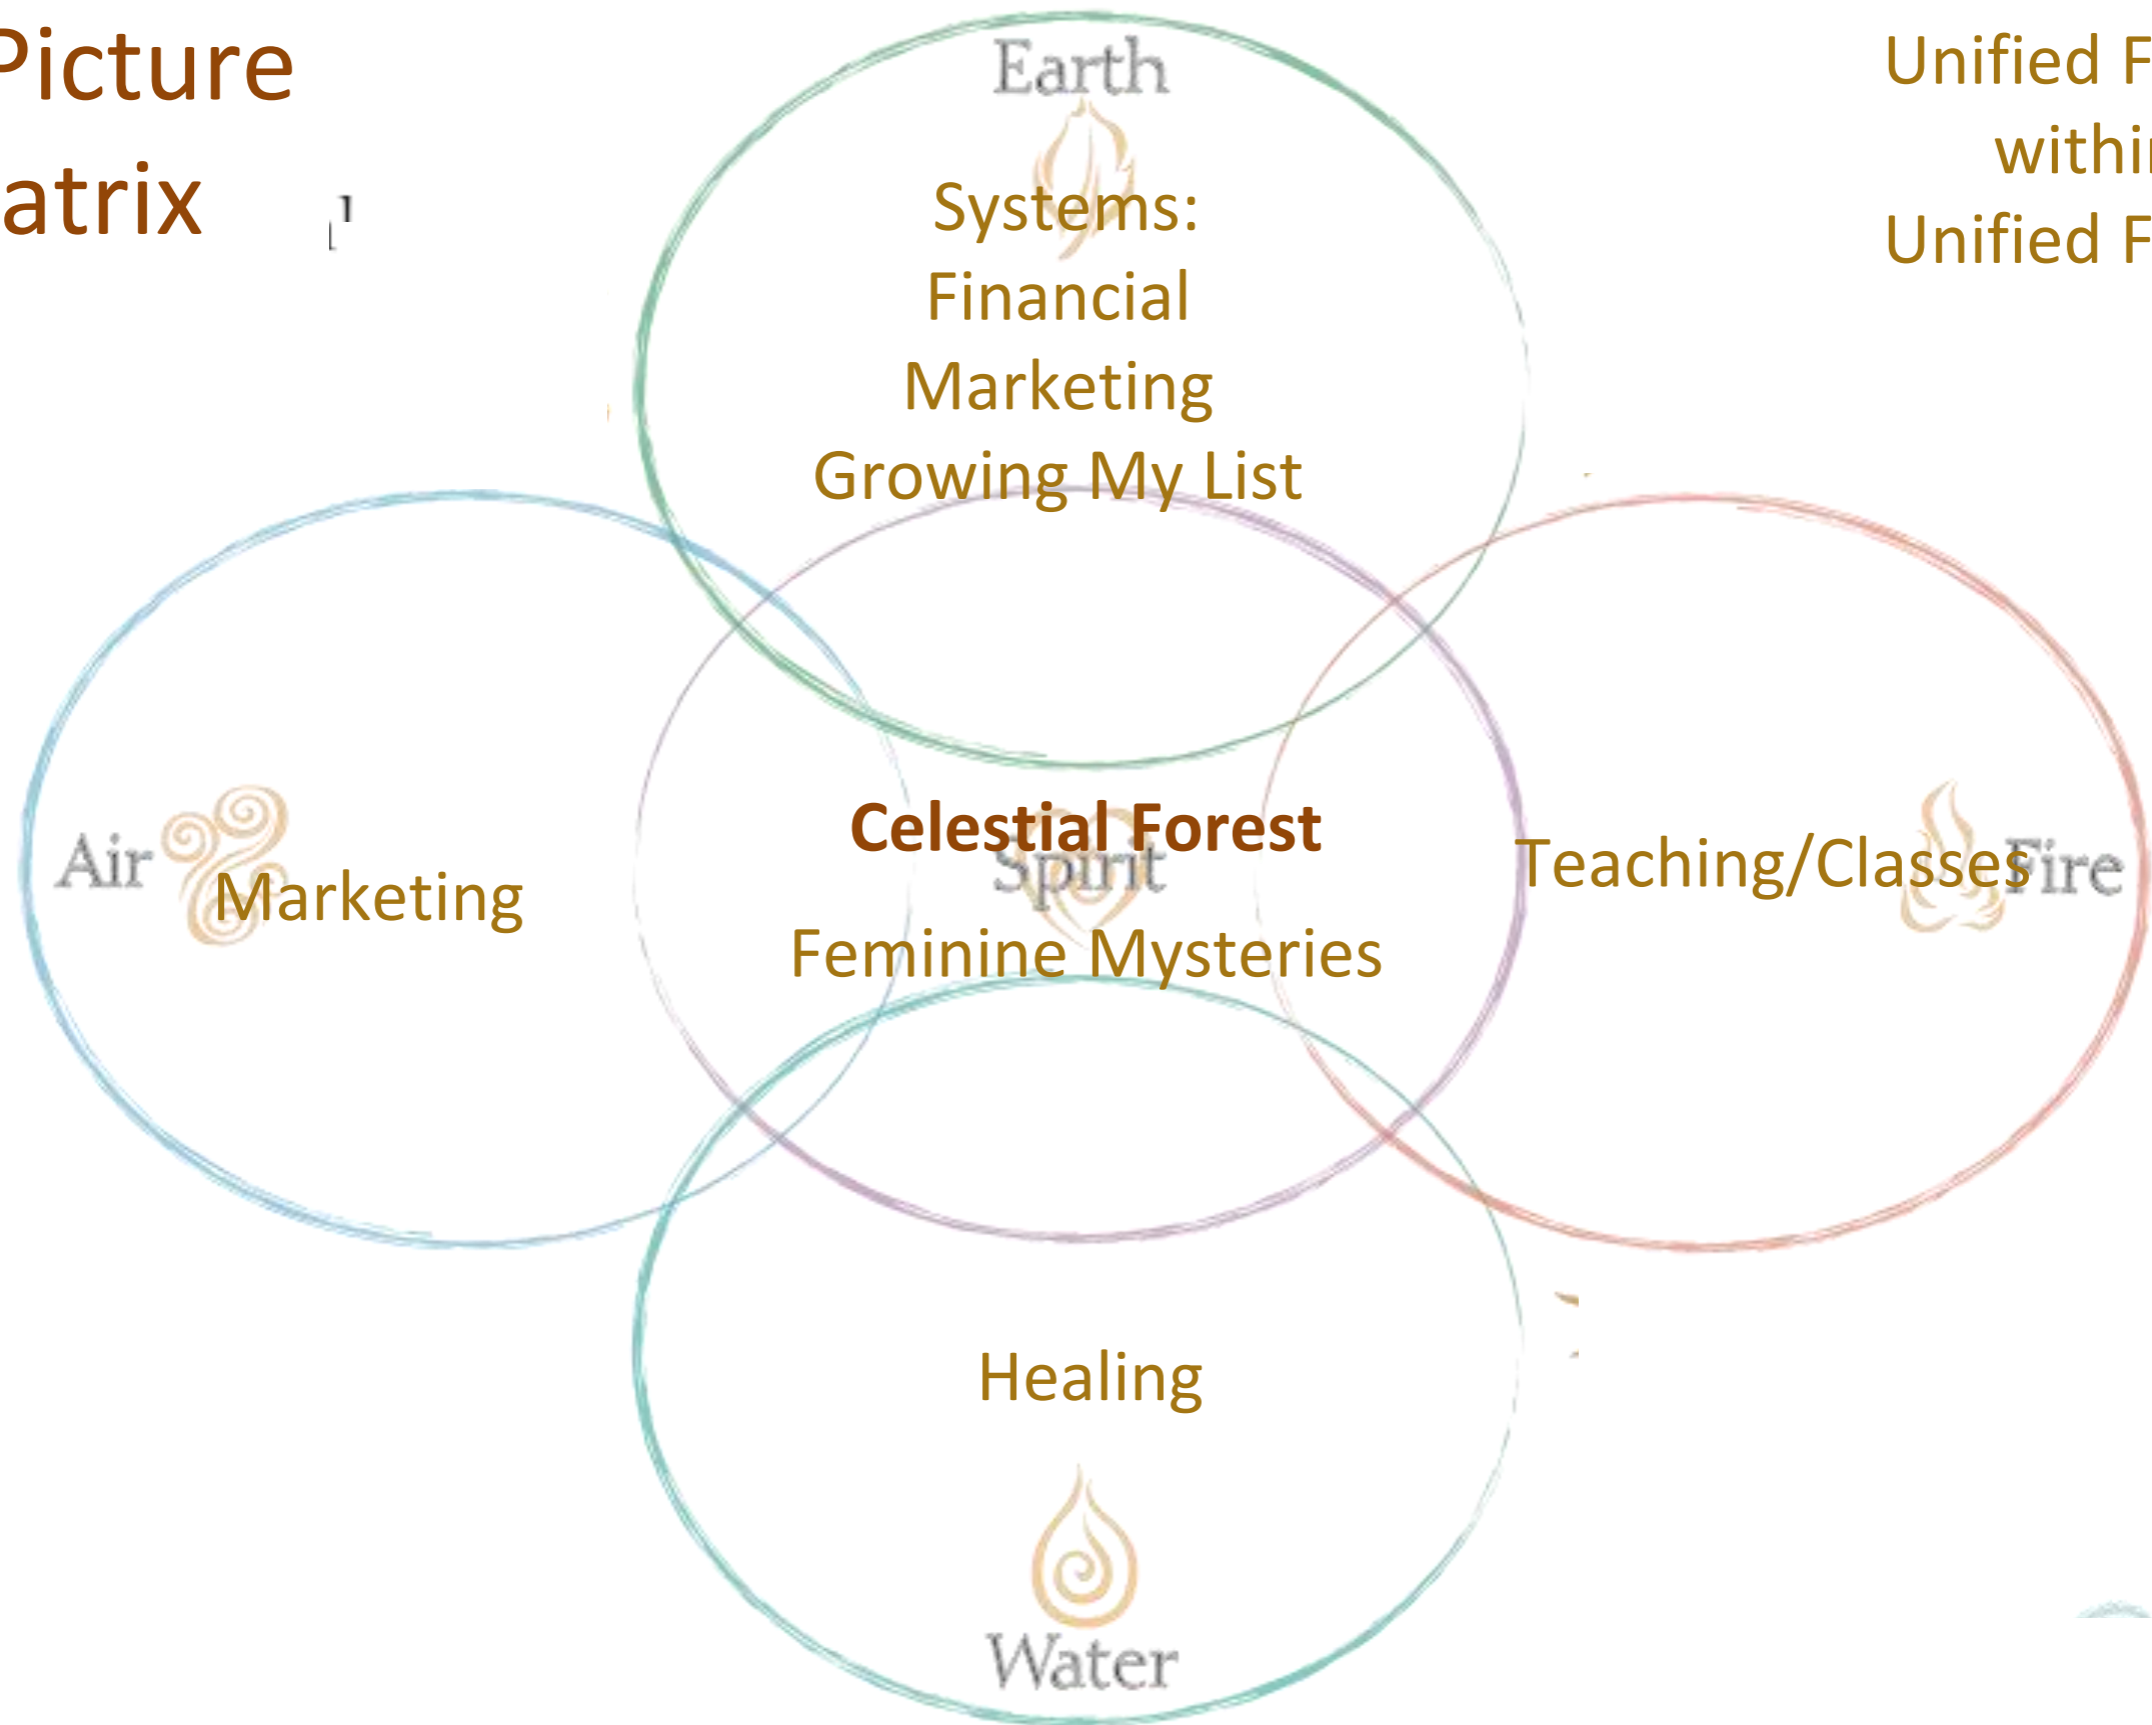

Big Picture Matrix

Fractal
Unified Fields
within
Unified Fields