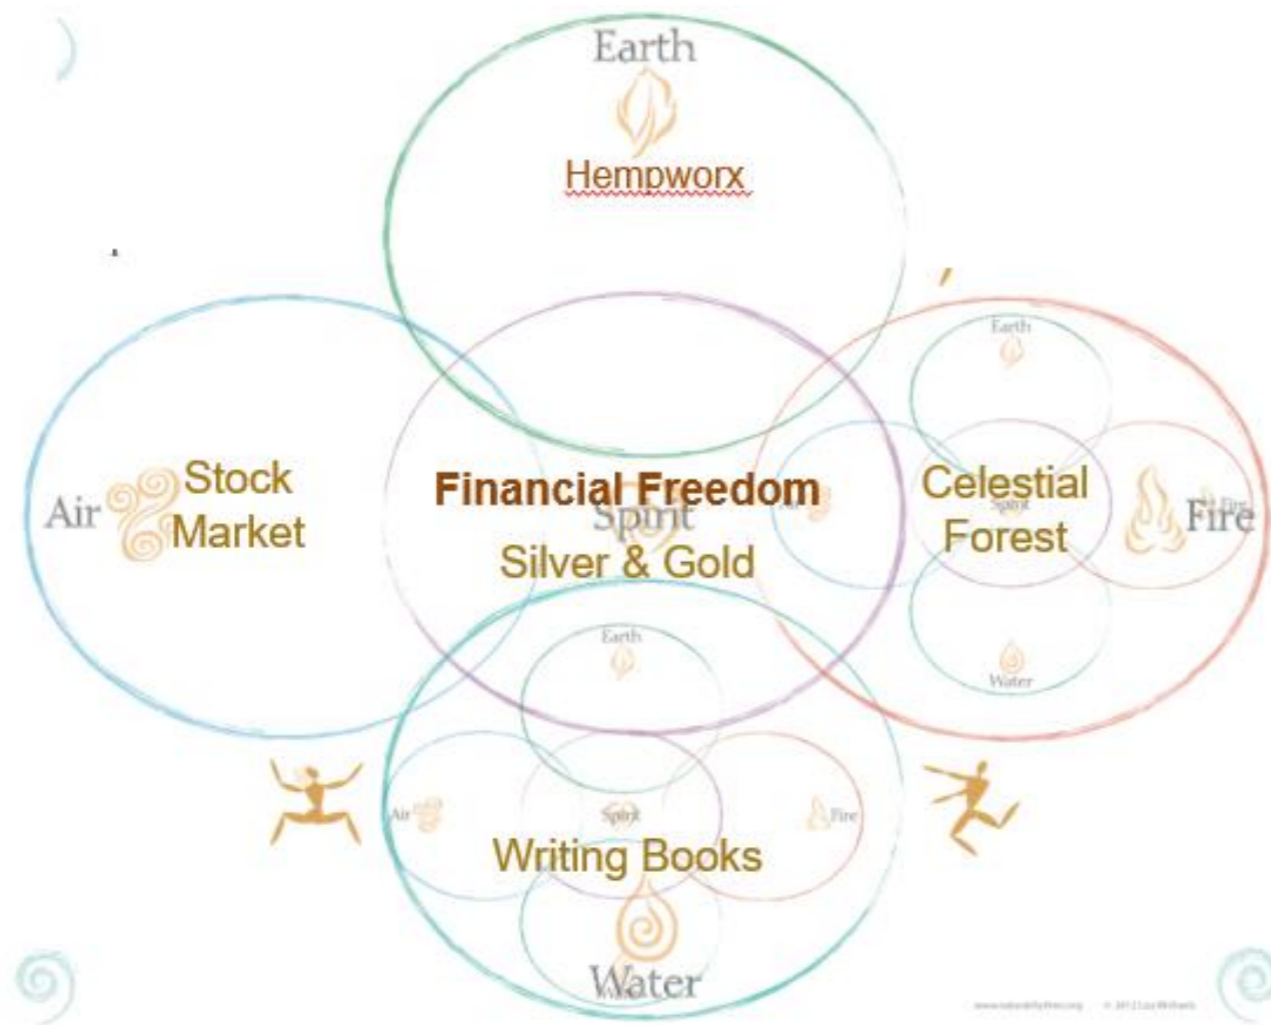

Moved from...

- Linear Manifestation
- To Fractal Manifestation
- Open for a transmission
- Open to receive
- Open to discovery

What are Fractals?

A fractal is a never-ending pattern. Fractals are infinitely complex patterns that are self-similar across different scales. They are created by repeating a simple process over and over in an ongoing feedback loop. Driven by recursion, fractals are images of dynamic systems – the pictures of Chaos. Geometrically, they exist in between our familiar dimensions. Fractal patterns are extremely familiar, since nature is full of fractals. For instance: trees, rivers, coastlines, mountains, clouds, seashells, hurricanes, etc. Abstract fractals – such as the Mandelbrot Set – can be generated by a computer calculating a simple equation over and over.

**Fractal
Components
Influence
Each Other**

Big Picture Matrix

Fractal
Unified Fields
within
Unified Fields

We have to learn to harness the 16th Gift of Versatility in order to draw energy from a wide array of resources rather than drawing all the water from a single well.

True expansion always involves evolution. To the person who has embraced the high frequency of 53rd Gift, expansion is all you know. Your endeavors regularly outgrow their own forms, just as life regularly outgrows the forms that it inhabits.

When you expand too much in a single direction, universal principles will cause the opposite of contraction. True expansion also embraces the notion of *fractal growth*.

Fractal growth in business only occurs when the people within the business—who represent the consciousness of the organization—also evolve. True growth expands beyond its comfort zone—it is continually transcending its last level.