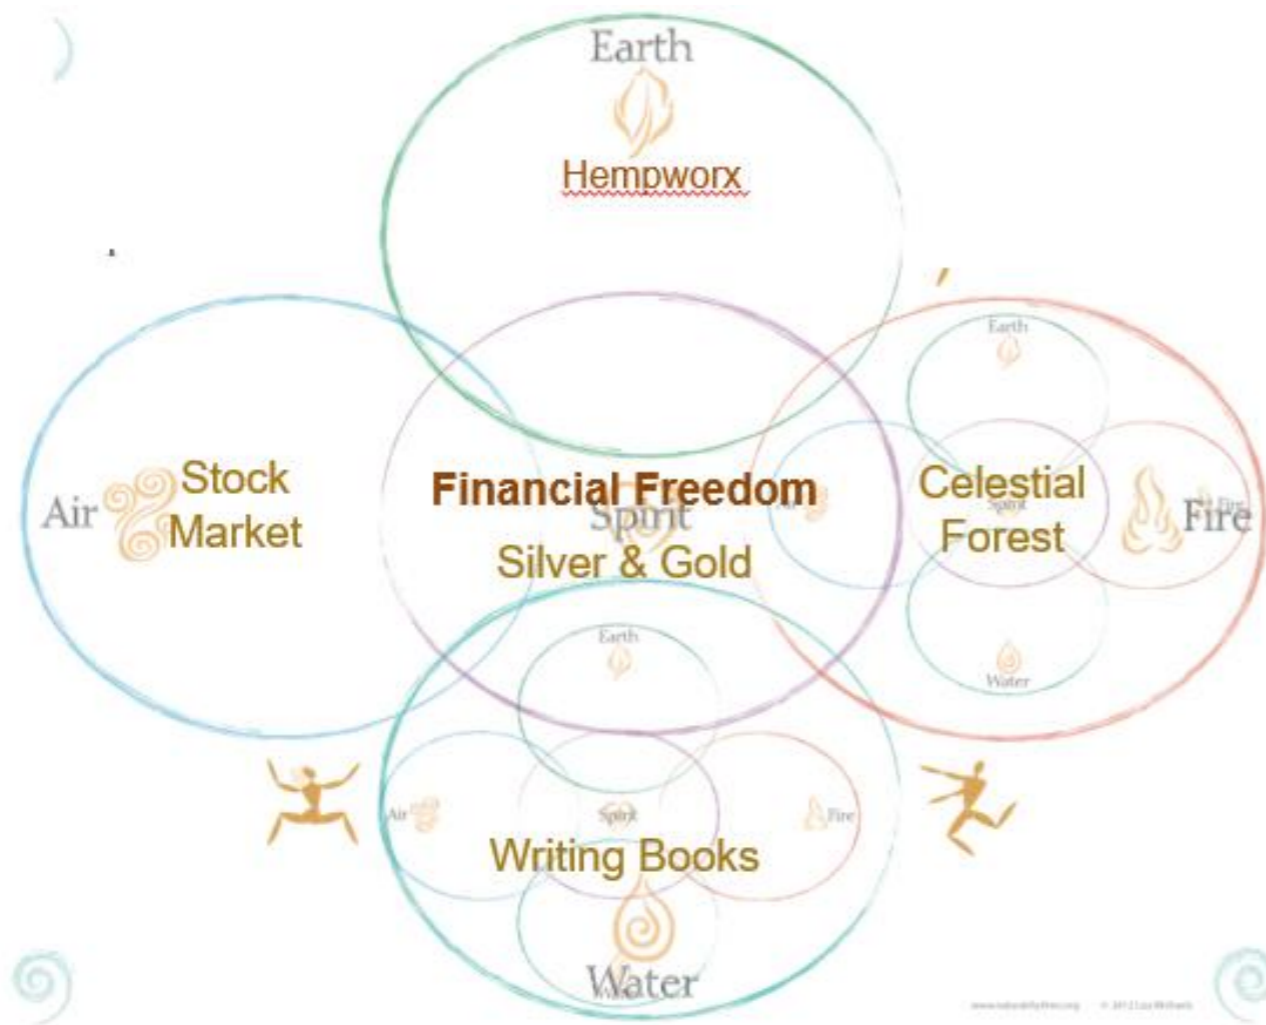

True expansion always involves evolution. To the person who has embraced the high frequency of 53rd Gift, expansion is all you know. Your endeavors regularly outgrow their own forms, just as life regularly outgrows the forms that it inhabits.

When you expand too much in a single direction, universal principles will cause the opposite of contraction. True expansion also embraces the notion of *fractal growth*.

Fractal growth in business only occurs when the people within the business—who represent the consciousness of the organization—also evolve. True growth expands beyond its comfort zone—it is continually transcending its last level.

When this is allowed to happen, the business grows in many directions simultaneously rather than in a single direction.

It takes enormous trust to allow your life to truly expand because it appears to the mind to be more complex, whereas in fact it is moving into greater and greater synthesis.