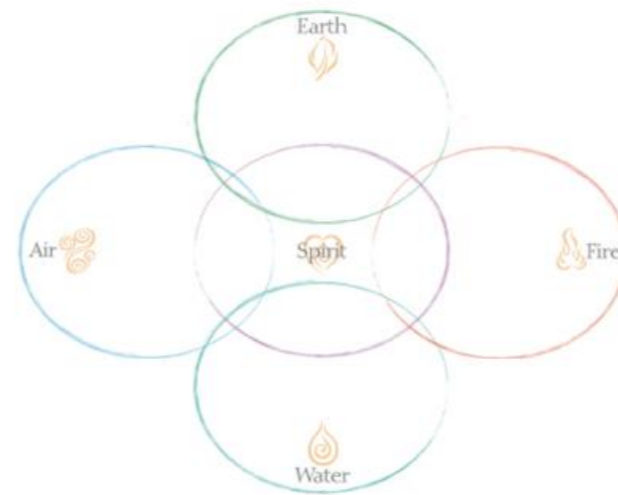

3 Core Focuses

Name:

Date:

1.

2.

3.