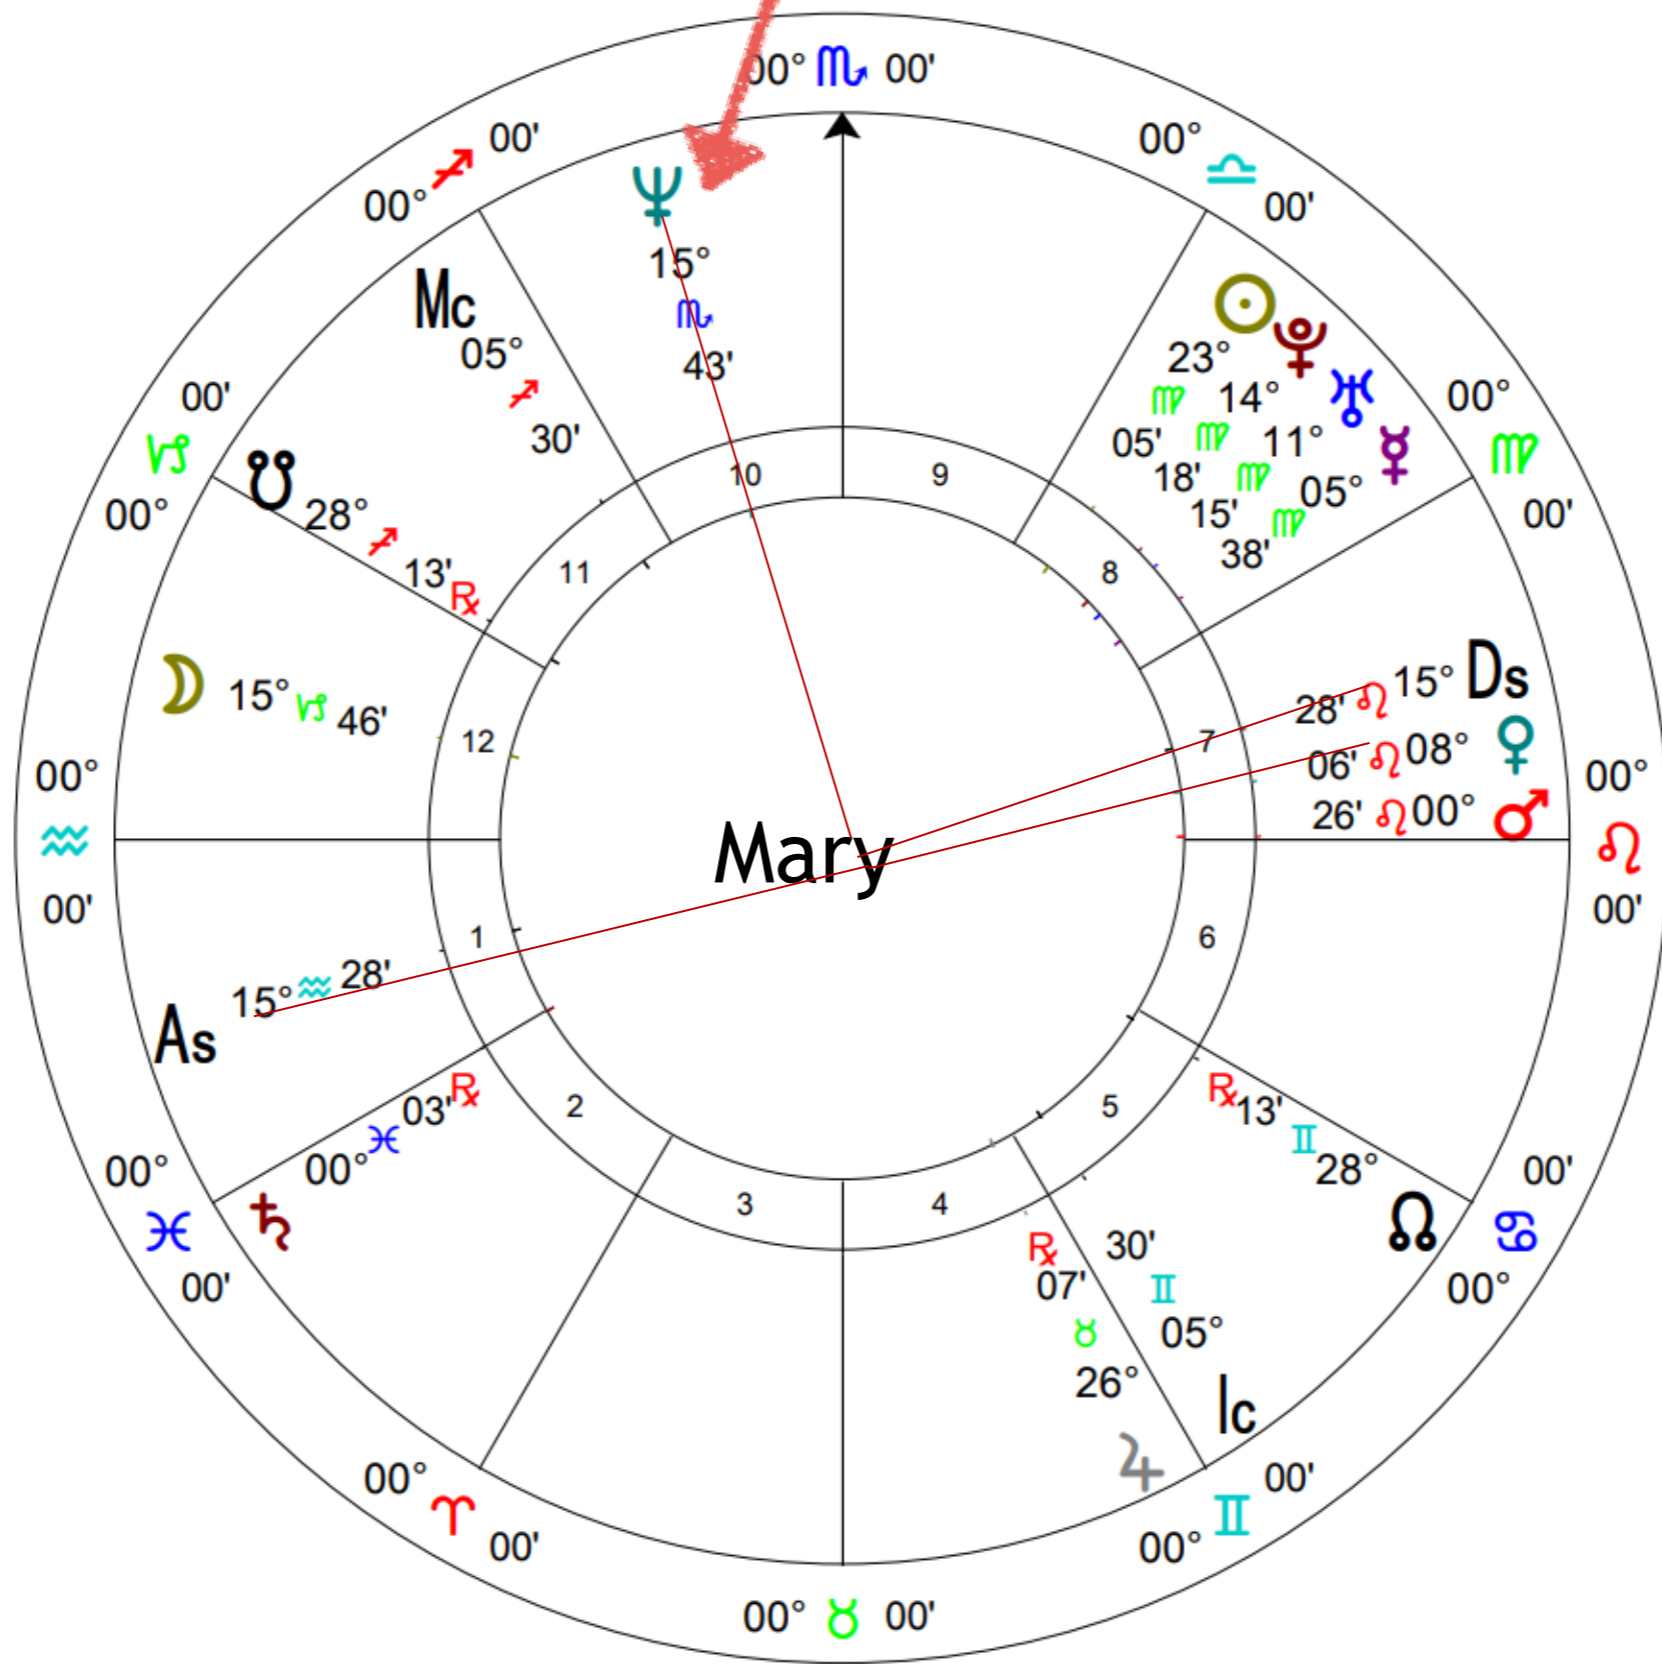

# Look for Neptune Complexes

- Conjunction - Right next or within 10 degrees
- Opposition - Across the chart within 10 degrees
- Square - 90 degrees apart within 10 degrees
- Intuitive Relationship

# Opposition

Across Within 10 Degrees

a

# Square

90 Degrees Apart  
Within 10 Degrees