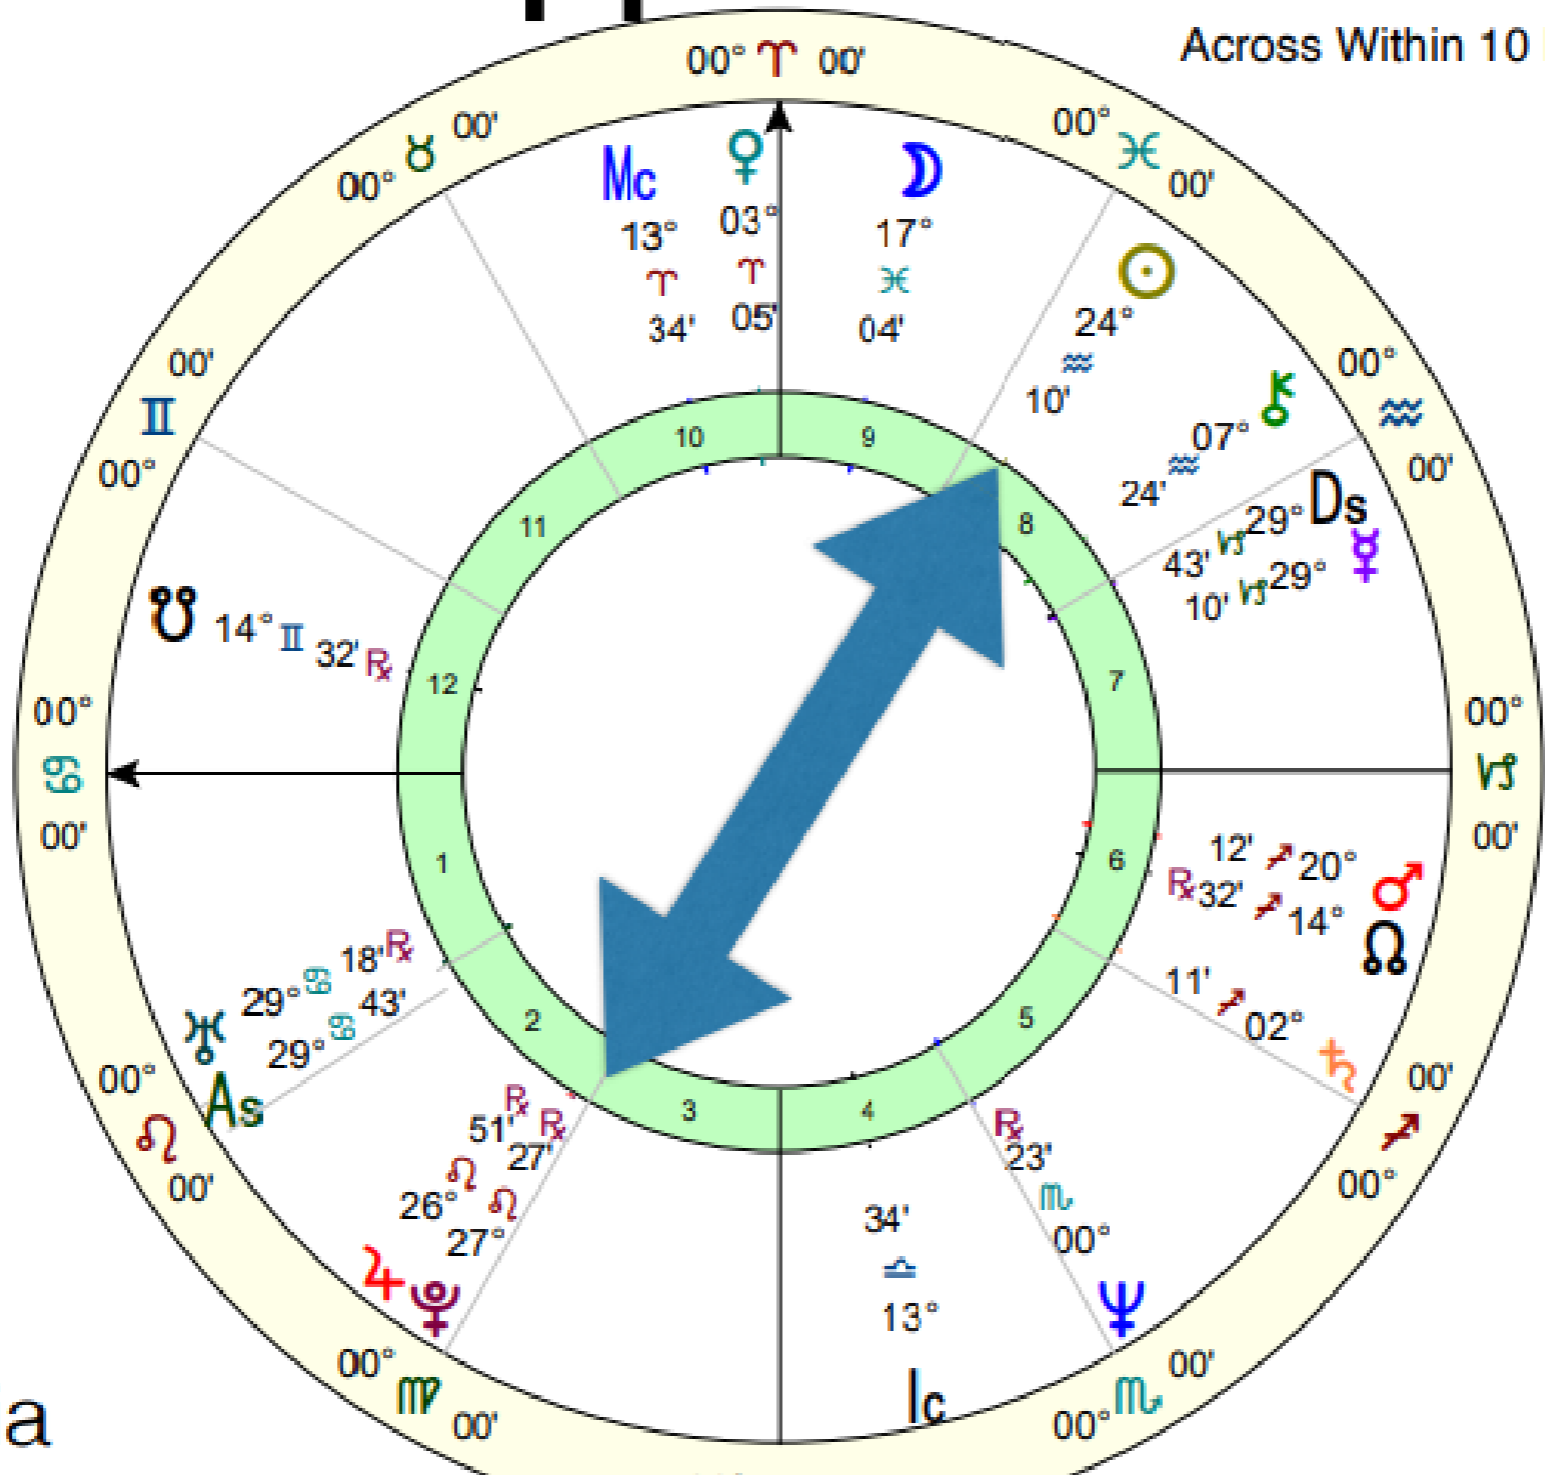

Opposition

Across Within 10 Degrees

a