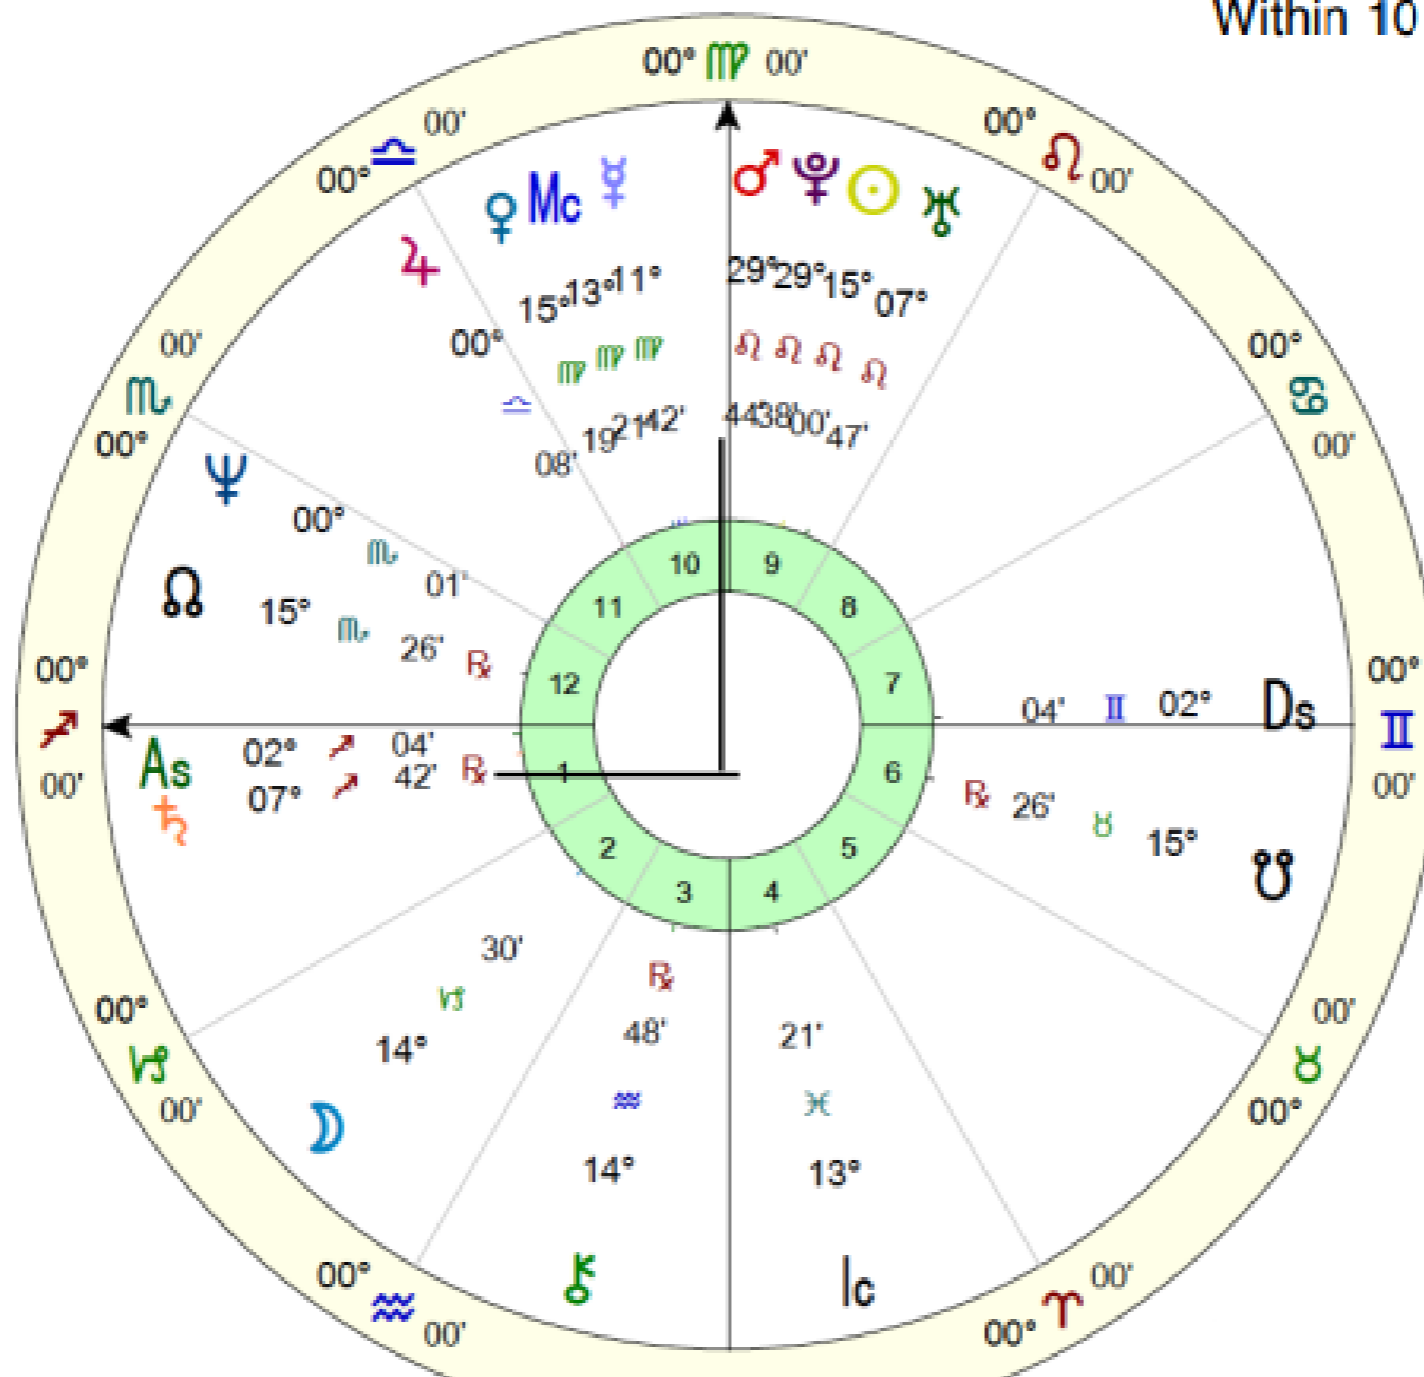

# Look for Neptune Complexes

- Conjunction - Right next or within 10 degrees
- Opposition - Across the chart within 10 degrees
- Square - 90 degrees apart within 10 degrees
- Intuitive Relationship

# Opposition

Across Within 10 Degrees

a

# Square

90 Degrees Apart  
Within 10 Degrees