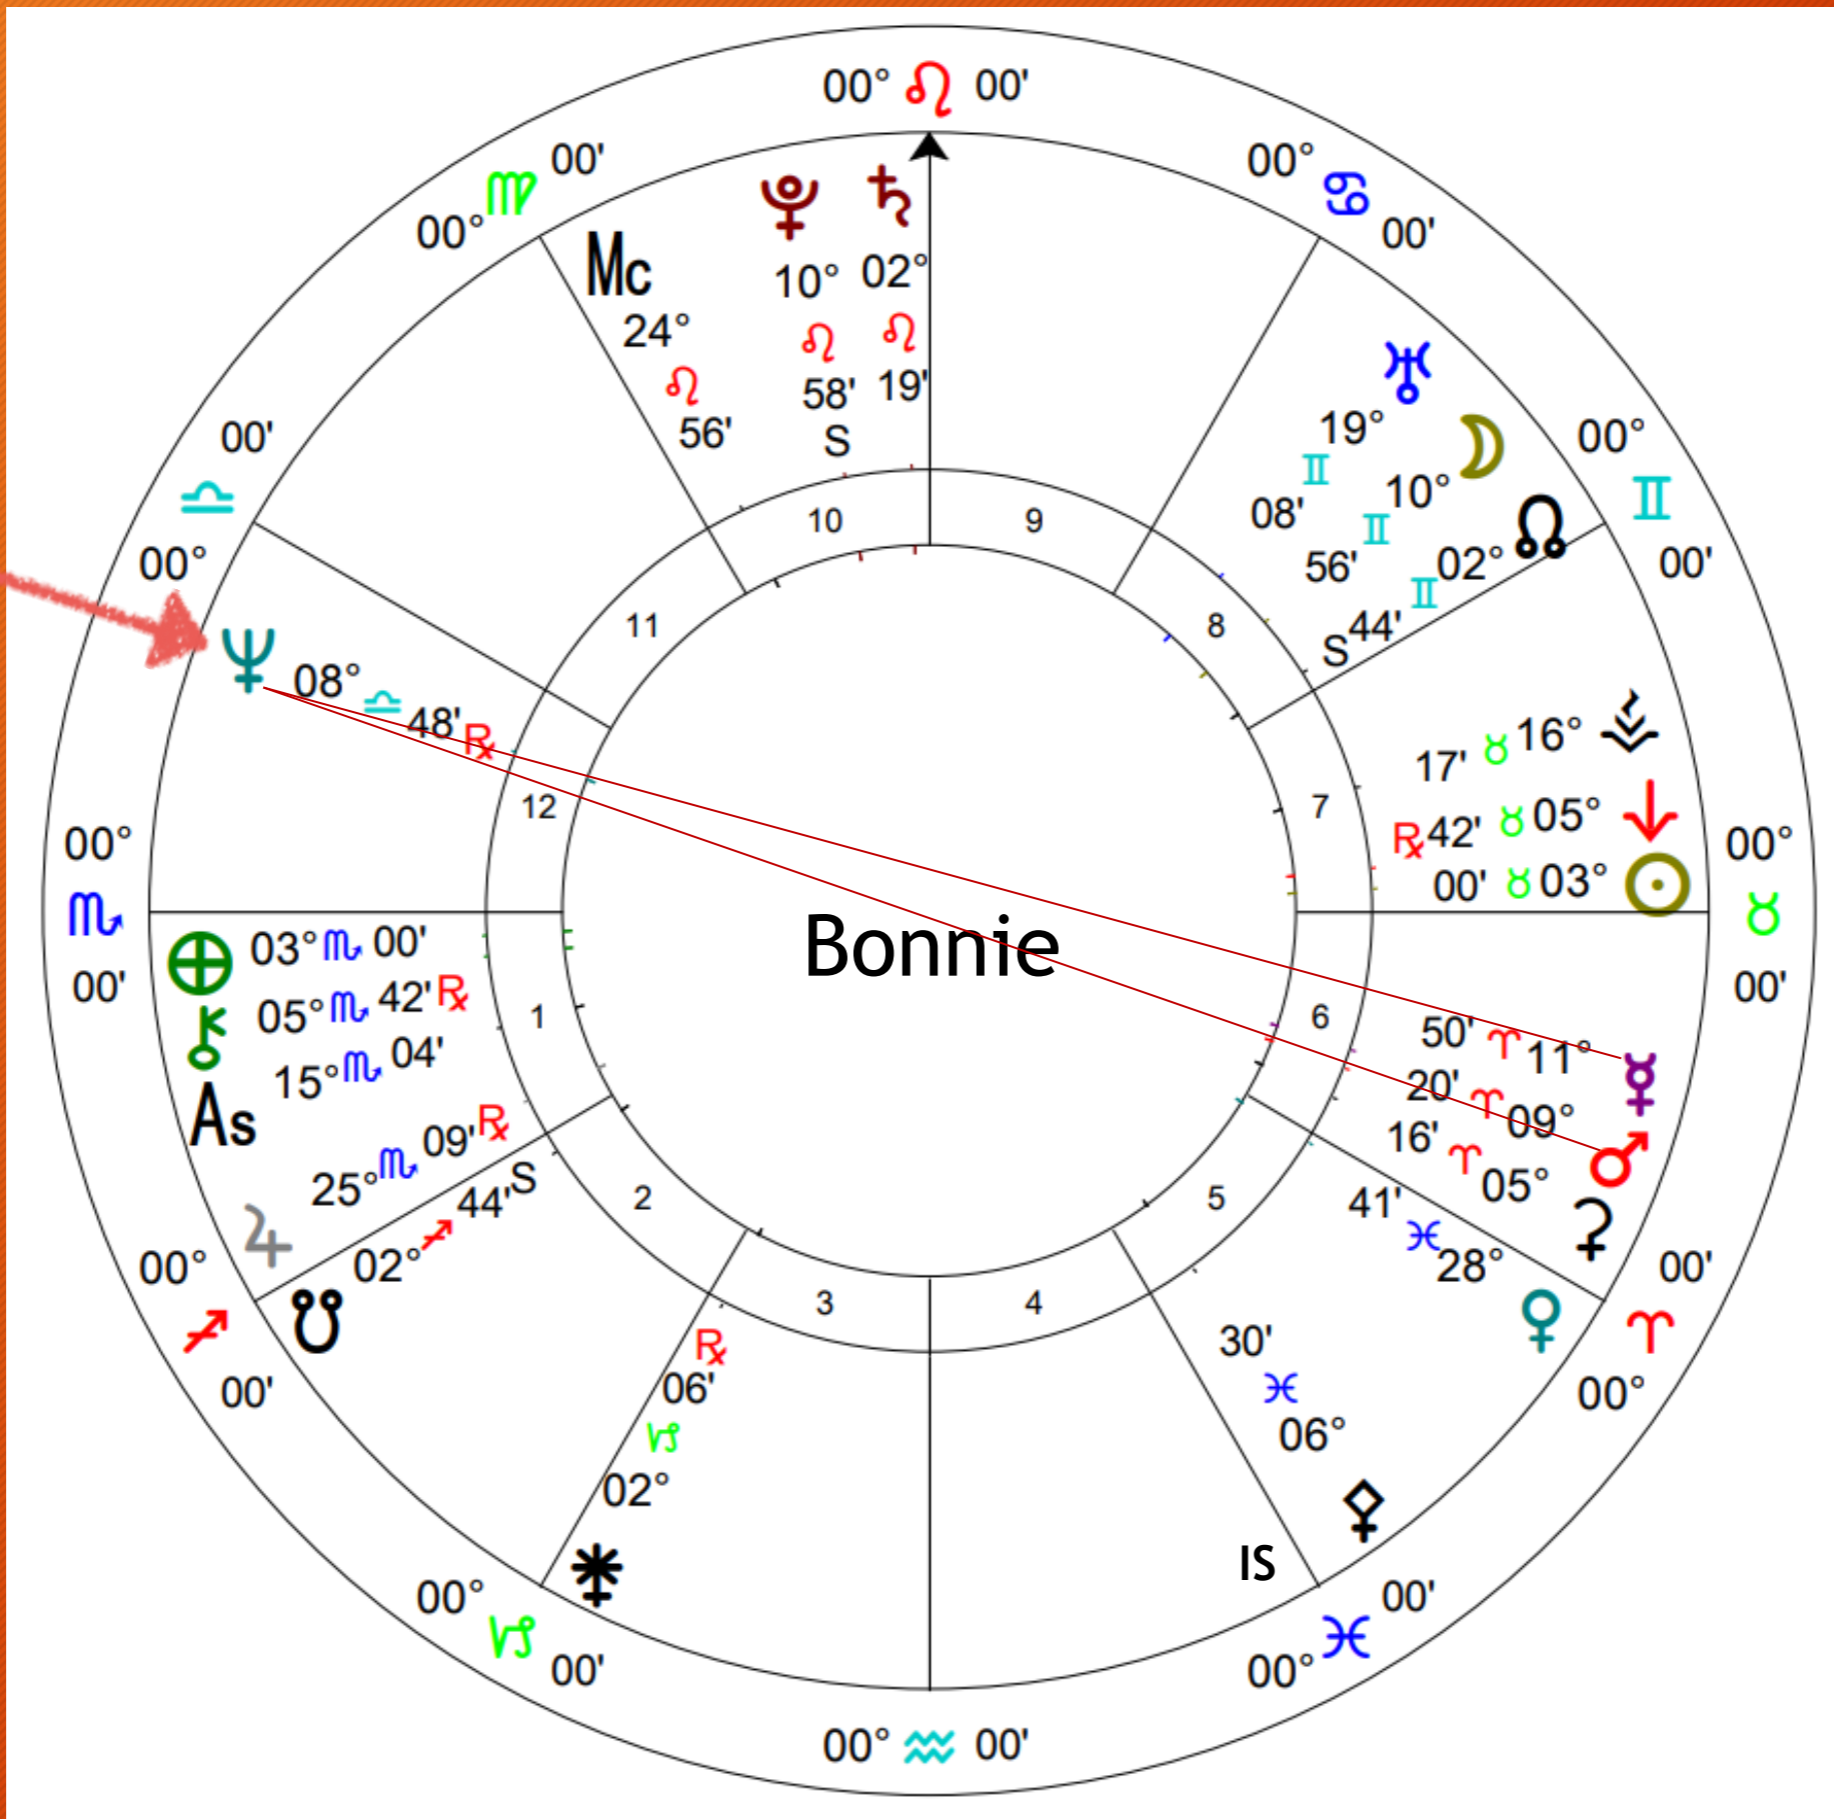

# Look for Neptune Complexes

- Conjunction - Right next or within 10 degrees
- Opposition - Across the chart within 10 degrees
- Square - 90 degrees apart within 10 degrees
- Intuitive Relationship

# Square

90 Degrees Apart  
Within 10 Degrees