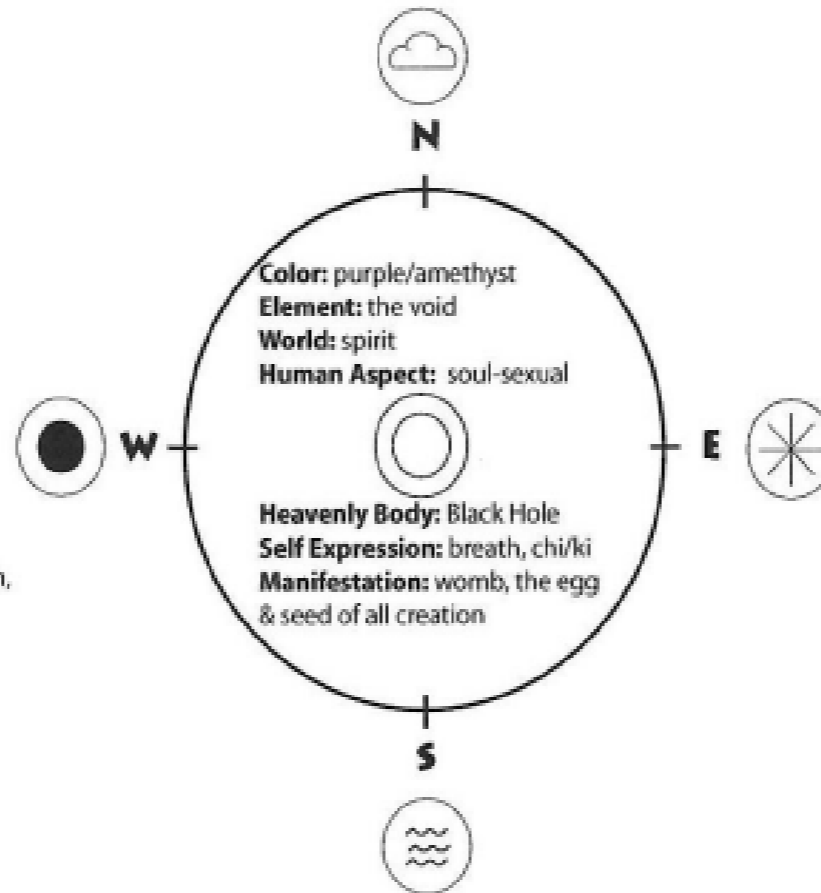

Open to
Receive

As we have said in every Module:
“The Medicine Wheel represents the circle of all life. When you sit in the wheel and evoke the sacred, all life comes to sit in council. The human, only one member of the web of life, can use the ceremony of the wheel to restore contact with all the relations of life. The animal relations, plant relations, stone people, spirit relations, all things come to sit in council. Our connections with the world are thus restored and the healing of the Earth begins anew. The wheel of life, the medicine wheel, is a map for everything in the universe, a blueprint of the web of life. As Black Elk said, this wheel exists in all things. Within each of us, too, the Medicine Wheel exists as our inner council.” -Sacred Plant Medicine
by Stephen Buhner

Color: white
Element: air

World: animal
Human Aspect: mind - mental aspect
Heavenly Body: Stars
Self Expression: wisdom, logic, alignment, harmony, balance, meditation, contemplation, knowledge, harmonic resonance
Manifestation: science and math, philosophy and religion

Color: black
Element: earth
World: mineral
Human Aspect: body - physical aspect
Heavenly Body: Earth
Self Expression: introspection, change, death, intuition
Manifestation: magick

Color: red
Element: water

World: human
Human Aspect: spirit - spiritual aspect
Heavenly Body: Sun
Self Expression: illumination, enlightenment, pleasure, beauty, medicine
Manifestation: art/writing

Color: red
Element: water

World: plant
Human Aspect: heart - emotional aspect
Heavenly Body: Moon
Self Expression: trust and innocence
Manifestation: music