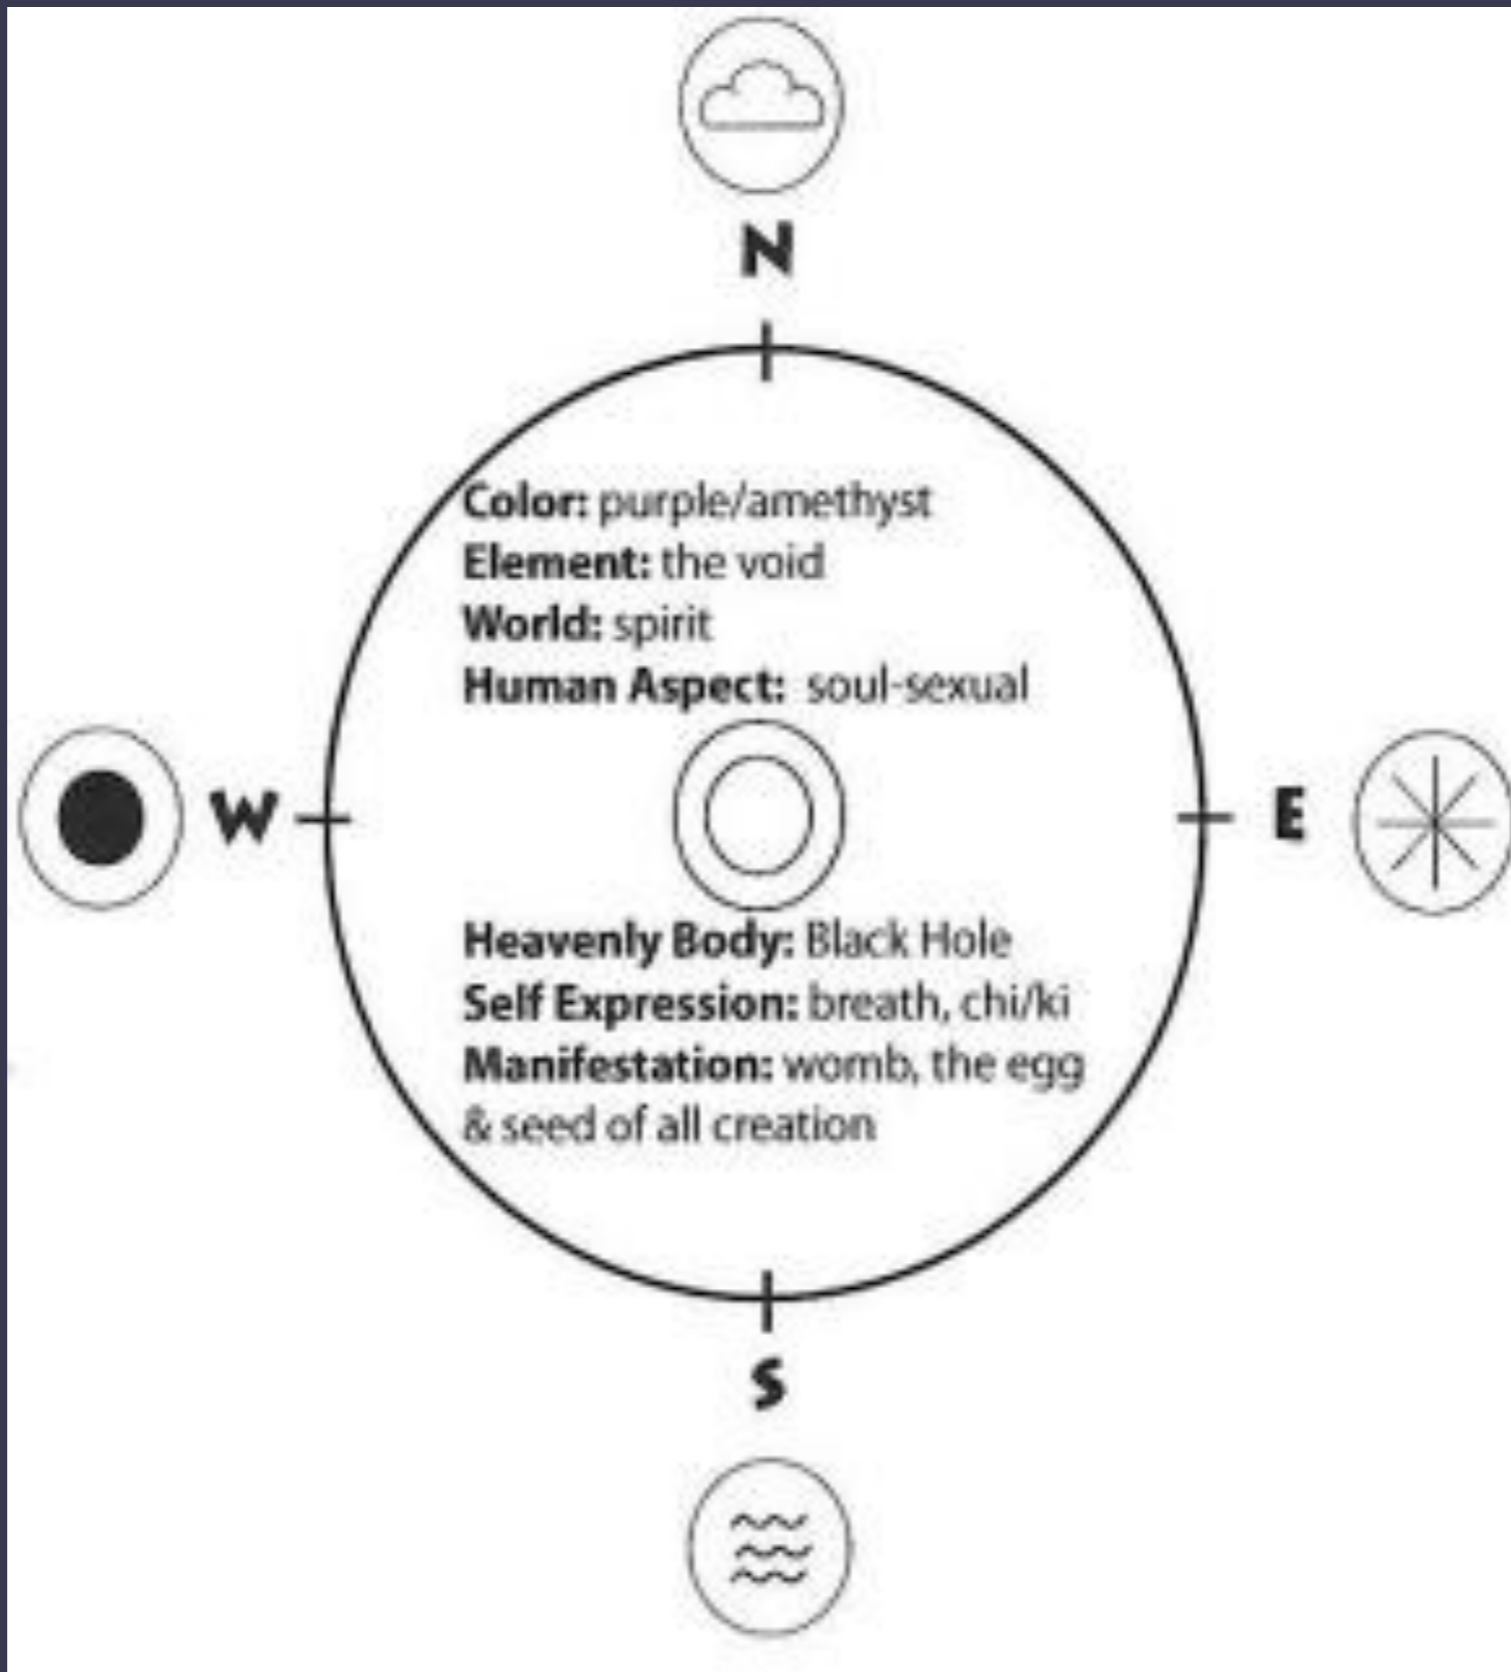

Color: white
Element: air

World: animal
Human Aspect: mind - mental aspect
Heavenly Body: Stars
Self Expression: wisdom, logic, alignment, harmony, balance, meditation, contemplation, knowledge, harmonic resonance
Manifestation: science and math, philosophy and religion

Color: black
Element: earth
World: mineral
Human Aspect: body - physical aspect
Heavenly Body: Earth
Self Expression: introspection, change, death, intuition
Manifestation: magick

Color: red
Element: water

5

Color: red

Element: water

World: plant

Human Aspect: heart - emotional aspect

Heavenly Body: Moon

Self Expression: trust and innocence

Manifestation: music

Color: black

Element: earth

World: mineral

Human Aspect:

body - physical aspect

Heavenly Body: Earth

Self Expression:

introspection, change, death,
intuition