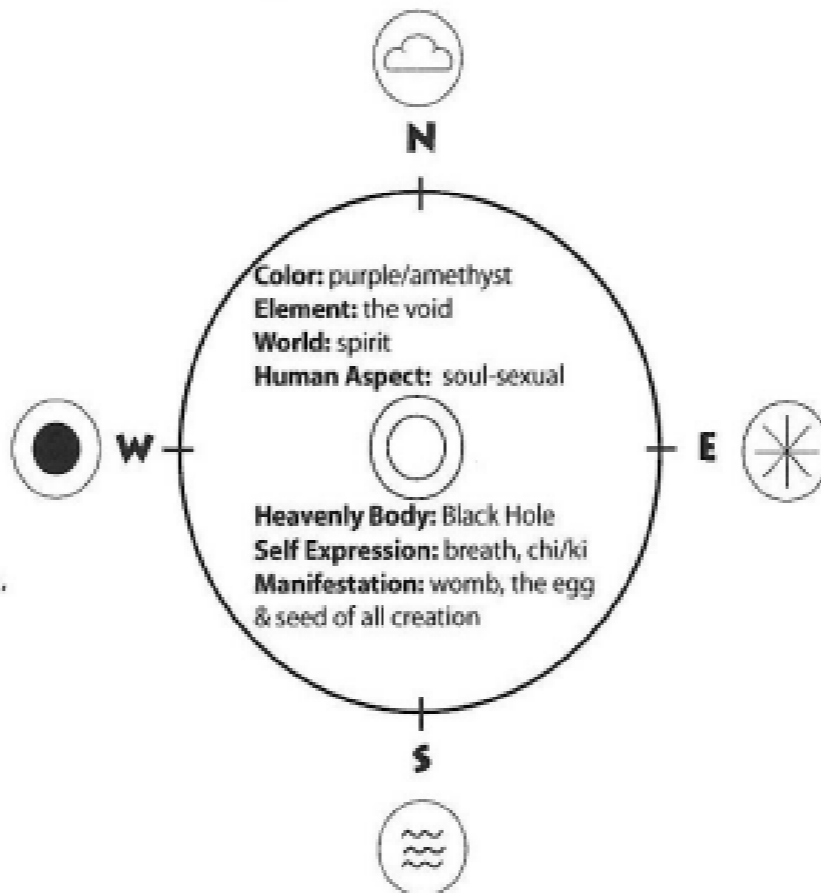

Manifestation: science and math, philosophy and
religion

N

E

Color: gold, yellow

Element: fire

World: human

Human Aspect:

spirit - spiritual aspect

Heavenly Body: Sun

Self Expression: illumination,
enlightenment, pleasure,
beauty, medicine

Manifestation: art/writing

Color: white
Element: air

World: animal
Human Aspect: mind - mental aspect
Heavenly Body: Stars
Self Expression: wisdom, logic, alignment, harmony, balance, meditation, contemplation, knowledge, harmonic resonance
Manifestation: science and math, philosophy and religion

Color: black
Element: earth
World: mineval
Human Aspect: body - physical aspect
Heavenly Body: Earth
Self Expression: introspection, change, death, intuition
Manifestation: magick

Color: gold, yellow
Element: fire

World: human
Human Aspect: spirit - spiritual aspect
Heavenly Body: Sun
Self Expression: illumination, enlightenment, pleasure, beauty, medicine
Manifestation: art/writing

Color: red
Element: water

World: plant
Human Aspect: heart - emotional aspect
Heavenly Body: Moon
Self Expression: trust and innocence
Manifestation: music