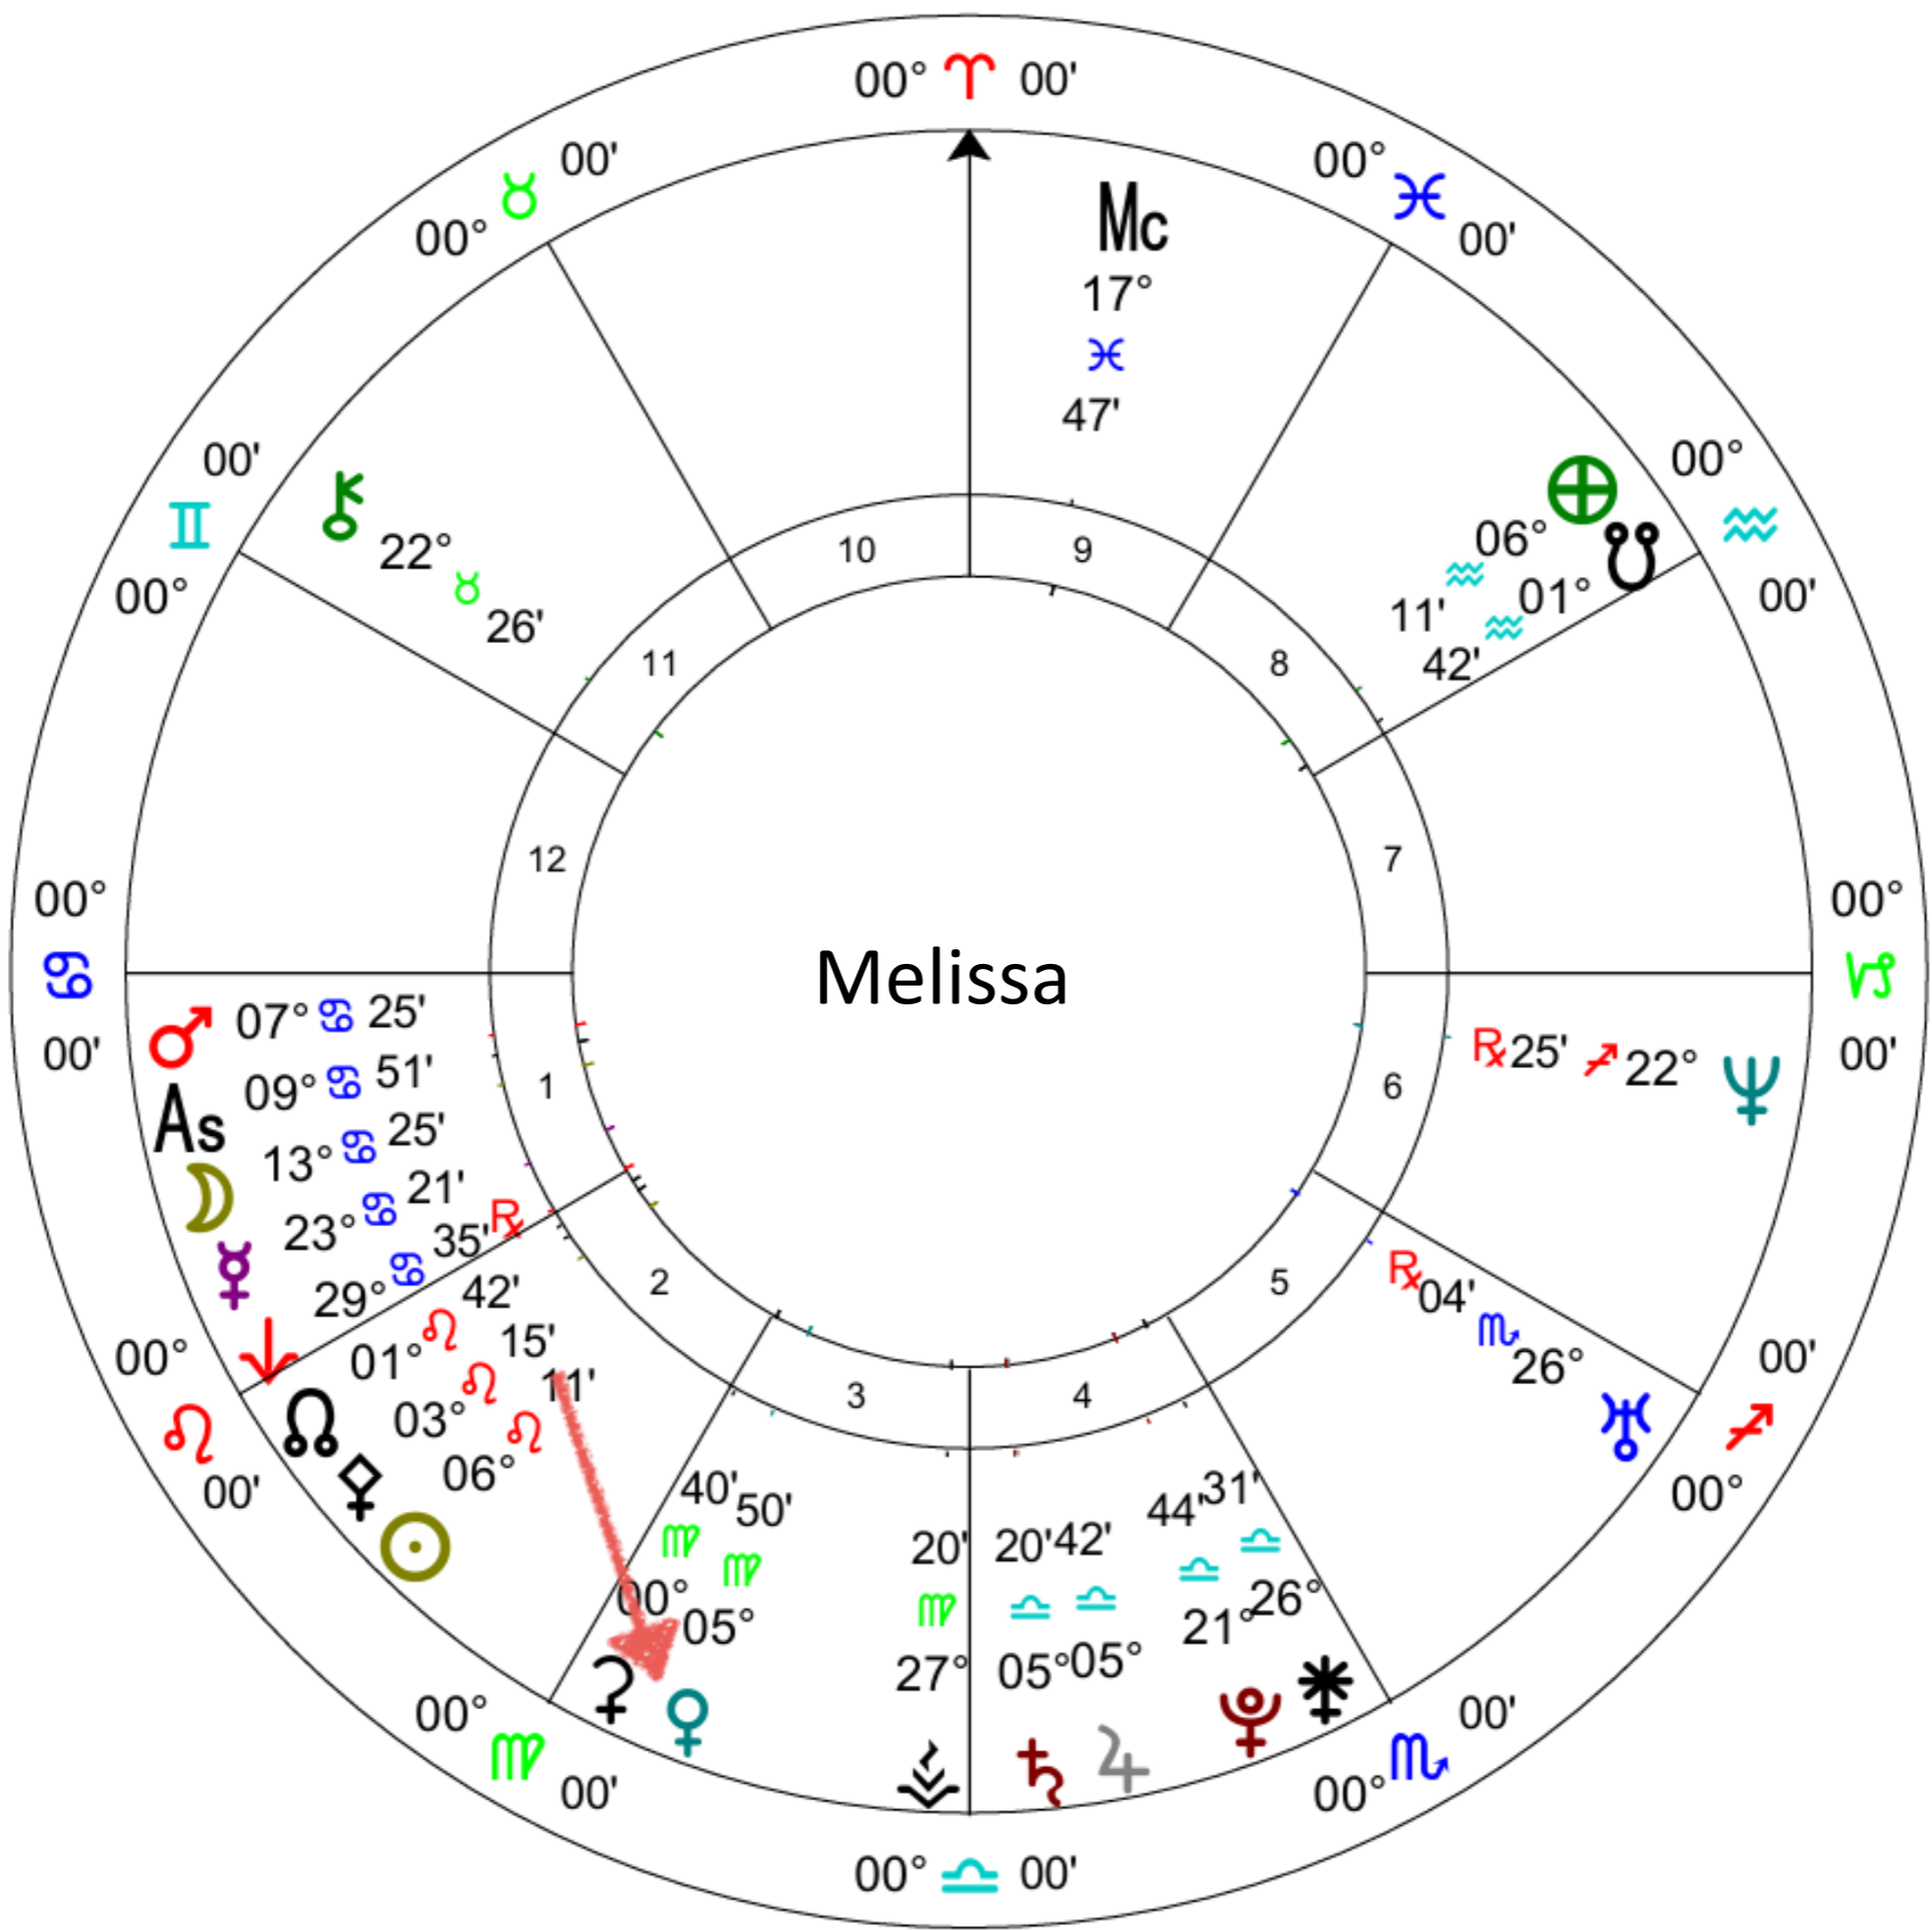

Air's Natural Rhythm Cycle
Astrological Gates

Floor vs Sky

Check Your Birthdate
Birth Time
Birth Place
ON YOUR CHART!

Venus

Feminine Self

Your Inner Creation Goddess Archetype

Integrate and Journal with Your Inner Feminine