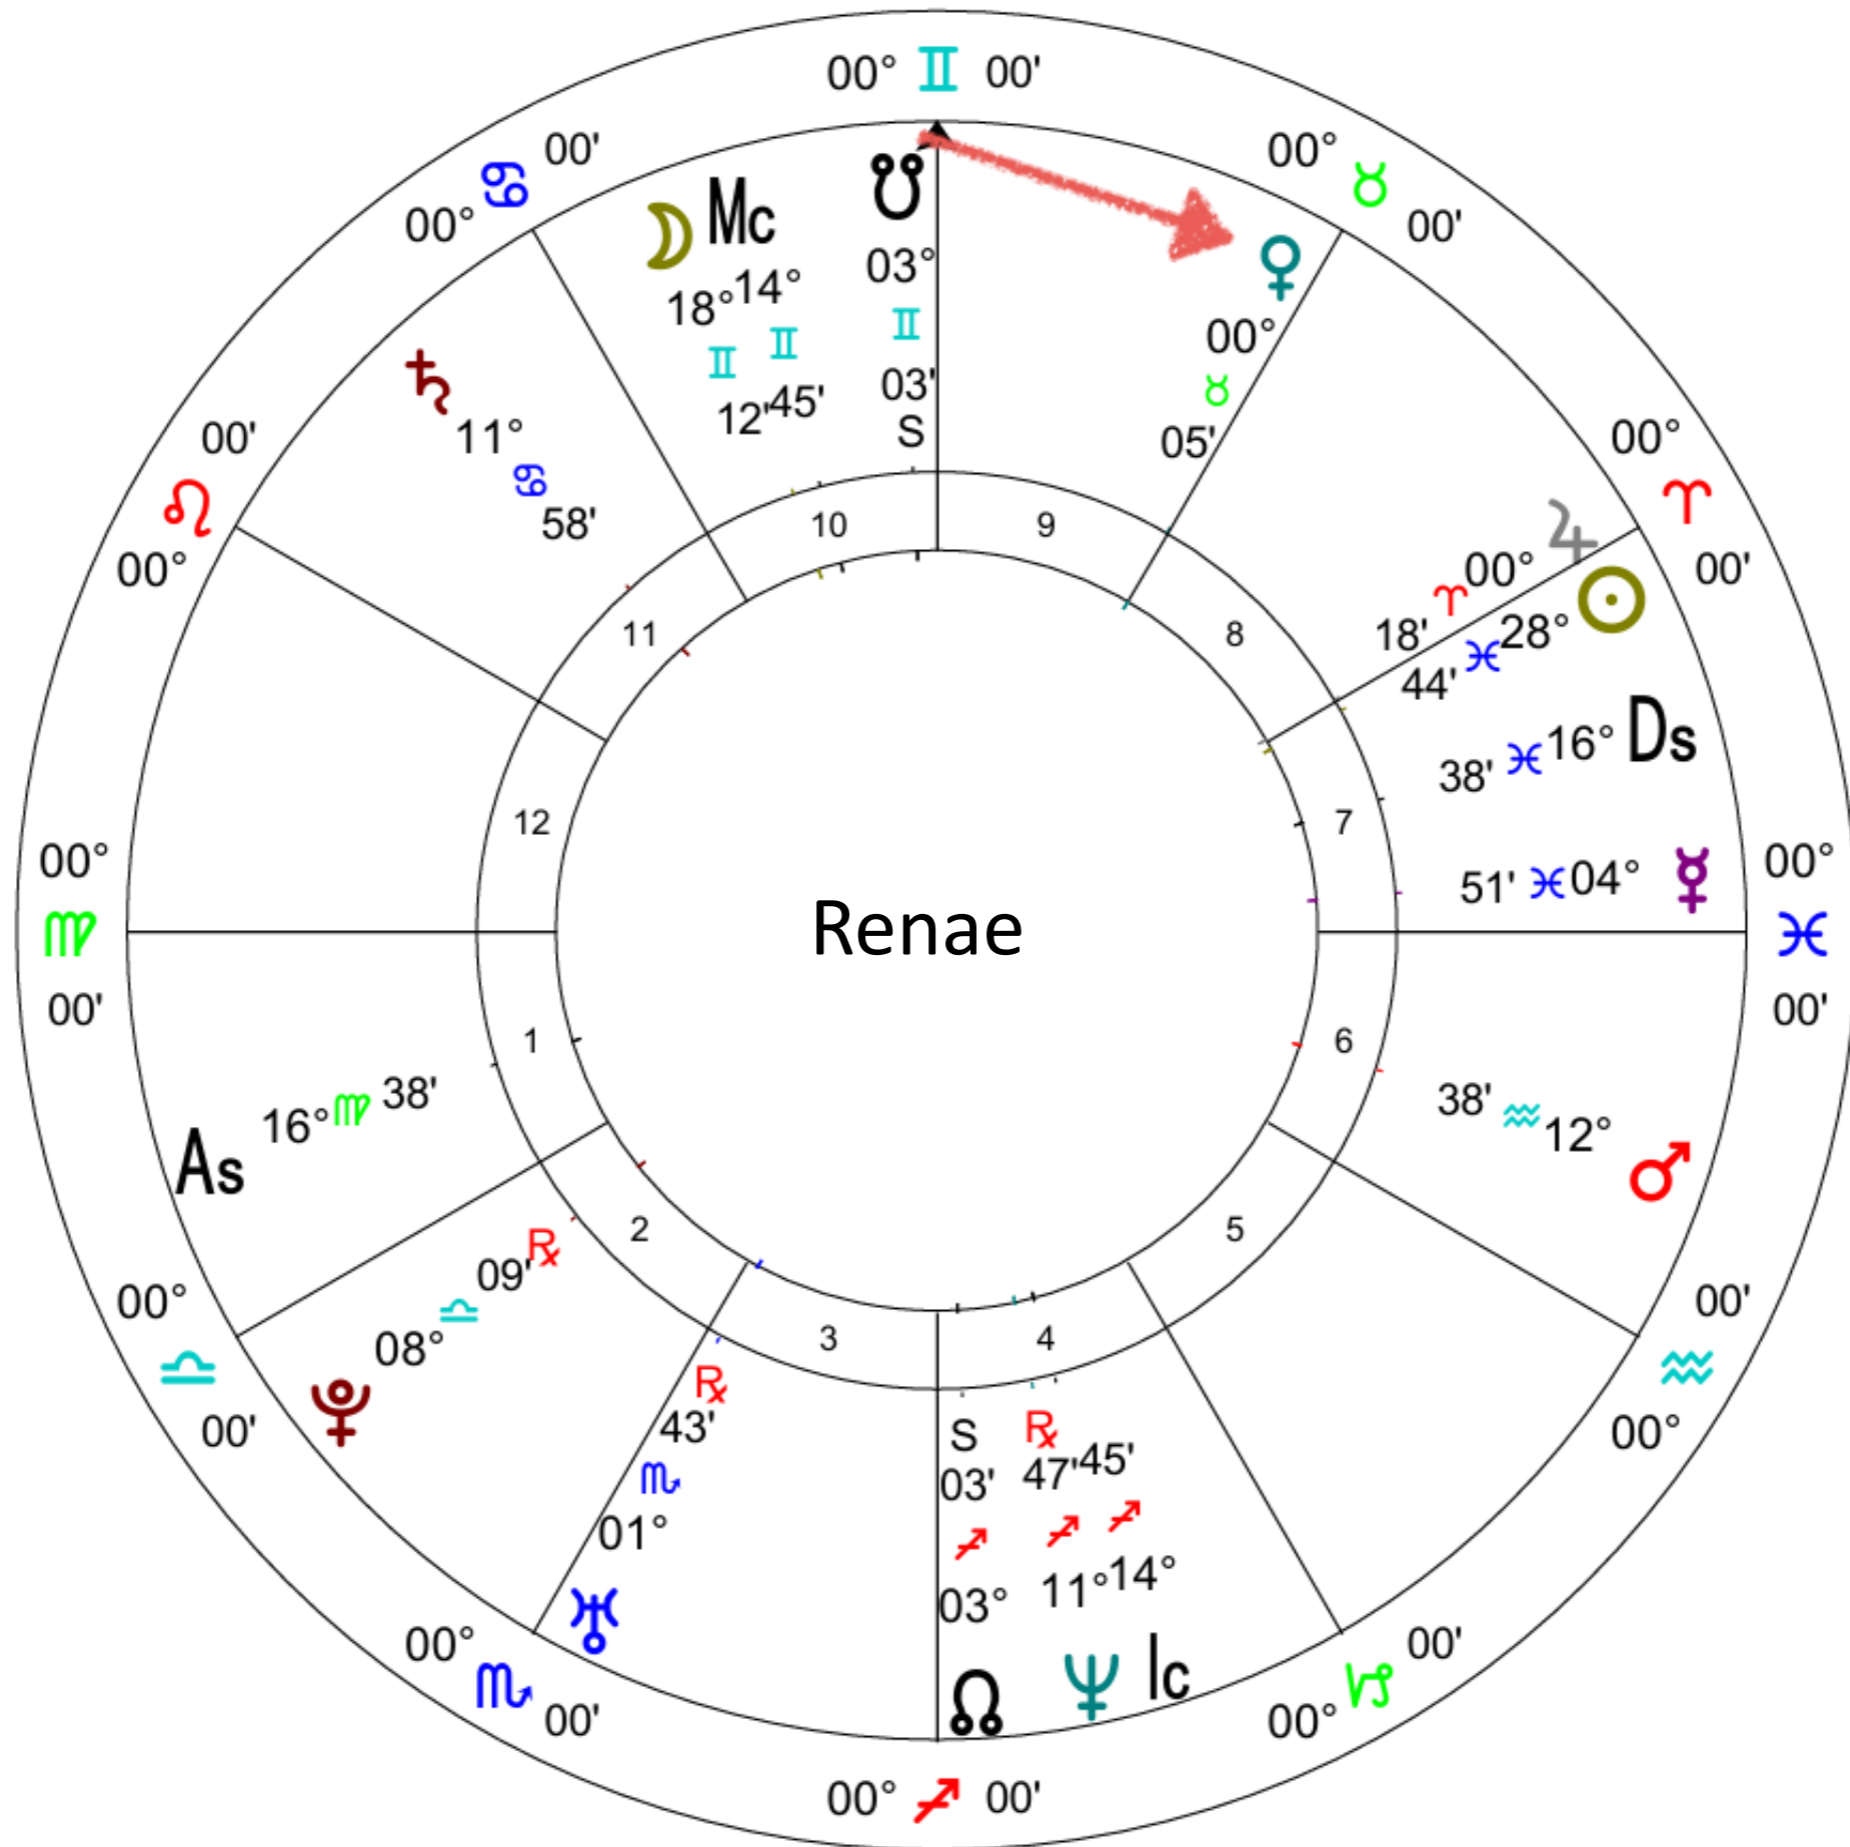

Air's Natural Rhythm Cycle
Astrological Gates

Floor vs Sky

Check Your Birthdate
Birth Time
Birth Place
ON YOUR CHART!

Venus

Feminine Self

Your Inner Creation Goddess Archetype

Integrate and Journal with Your Inner Feminine