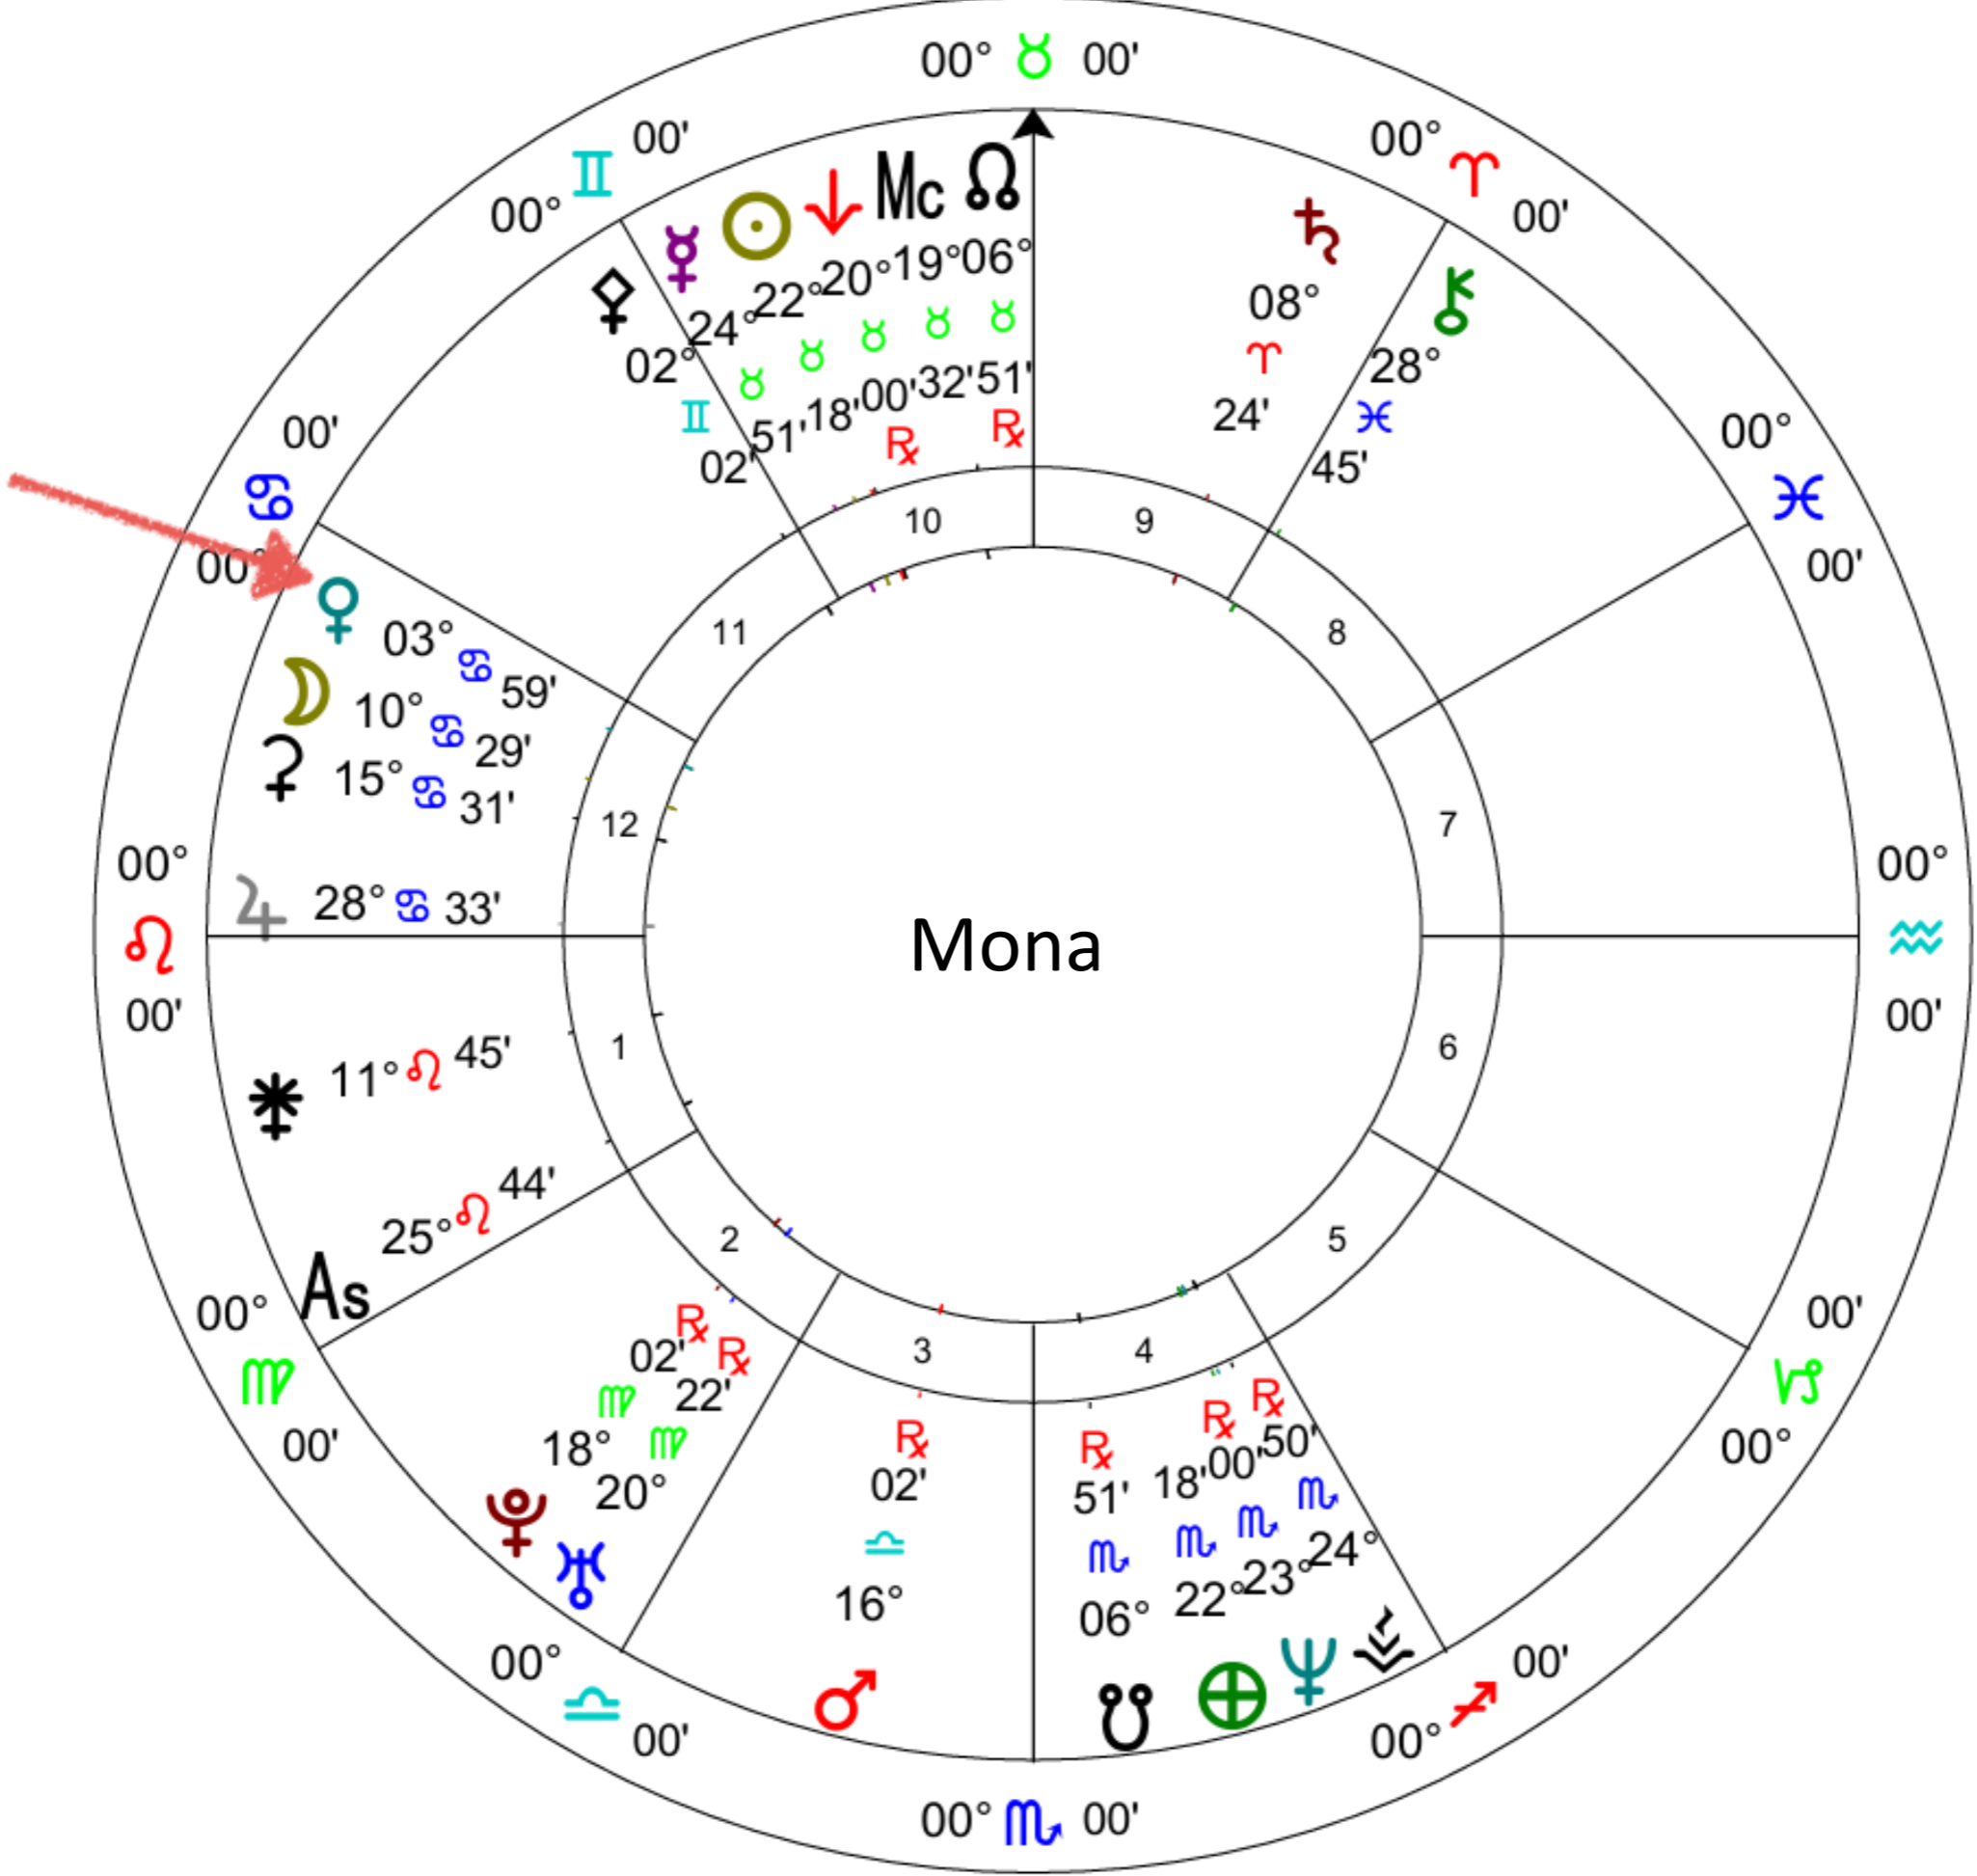

Air's Natural Rhythm Cycle
Astrological Gates

Floor vs Sky

Check Your Birthdate
Birth Time
Birth Place
ON YOUR CHART!

Venus

Feminine Self

Your Inner Creation Goddess Archetype

Integrate and Journal with Your Inner Feminine