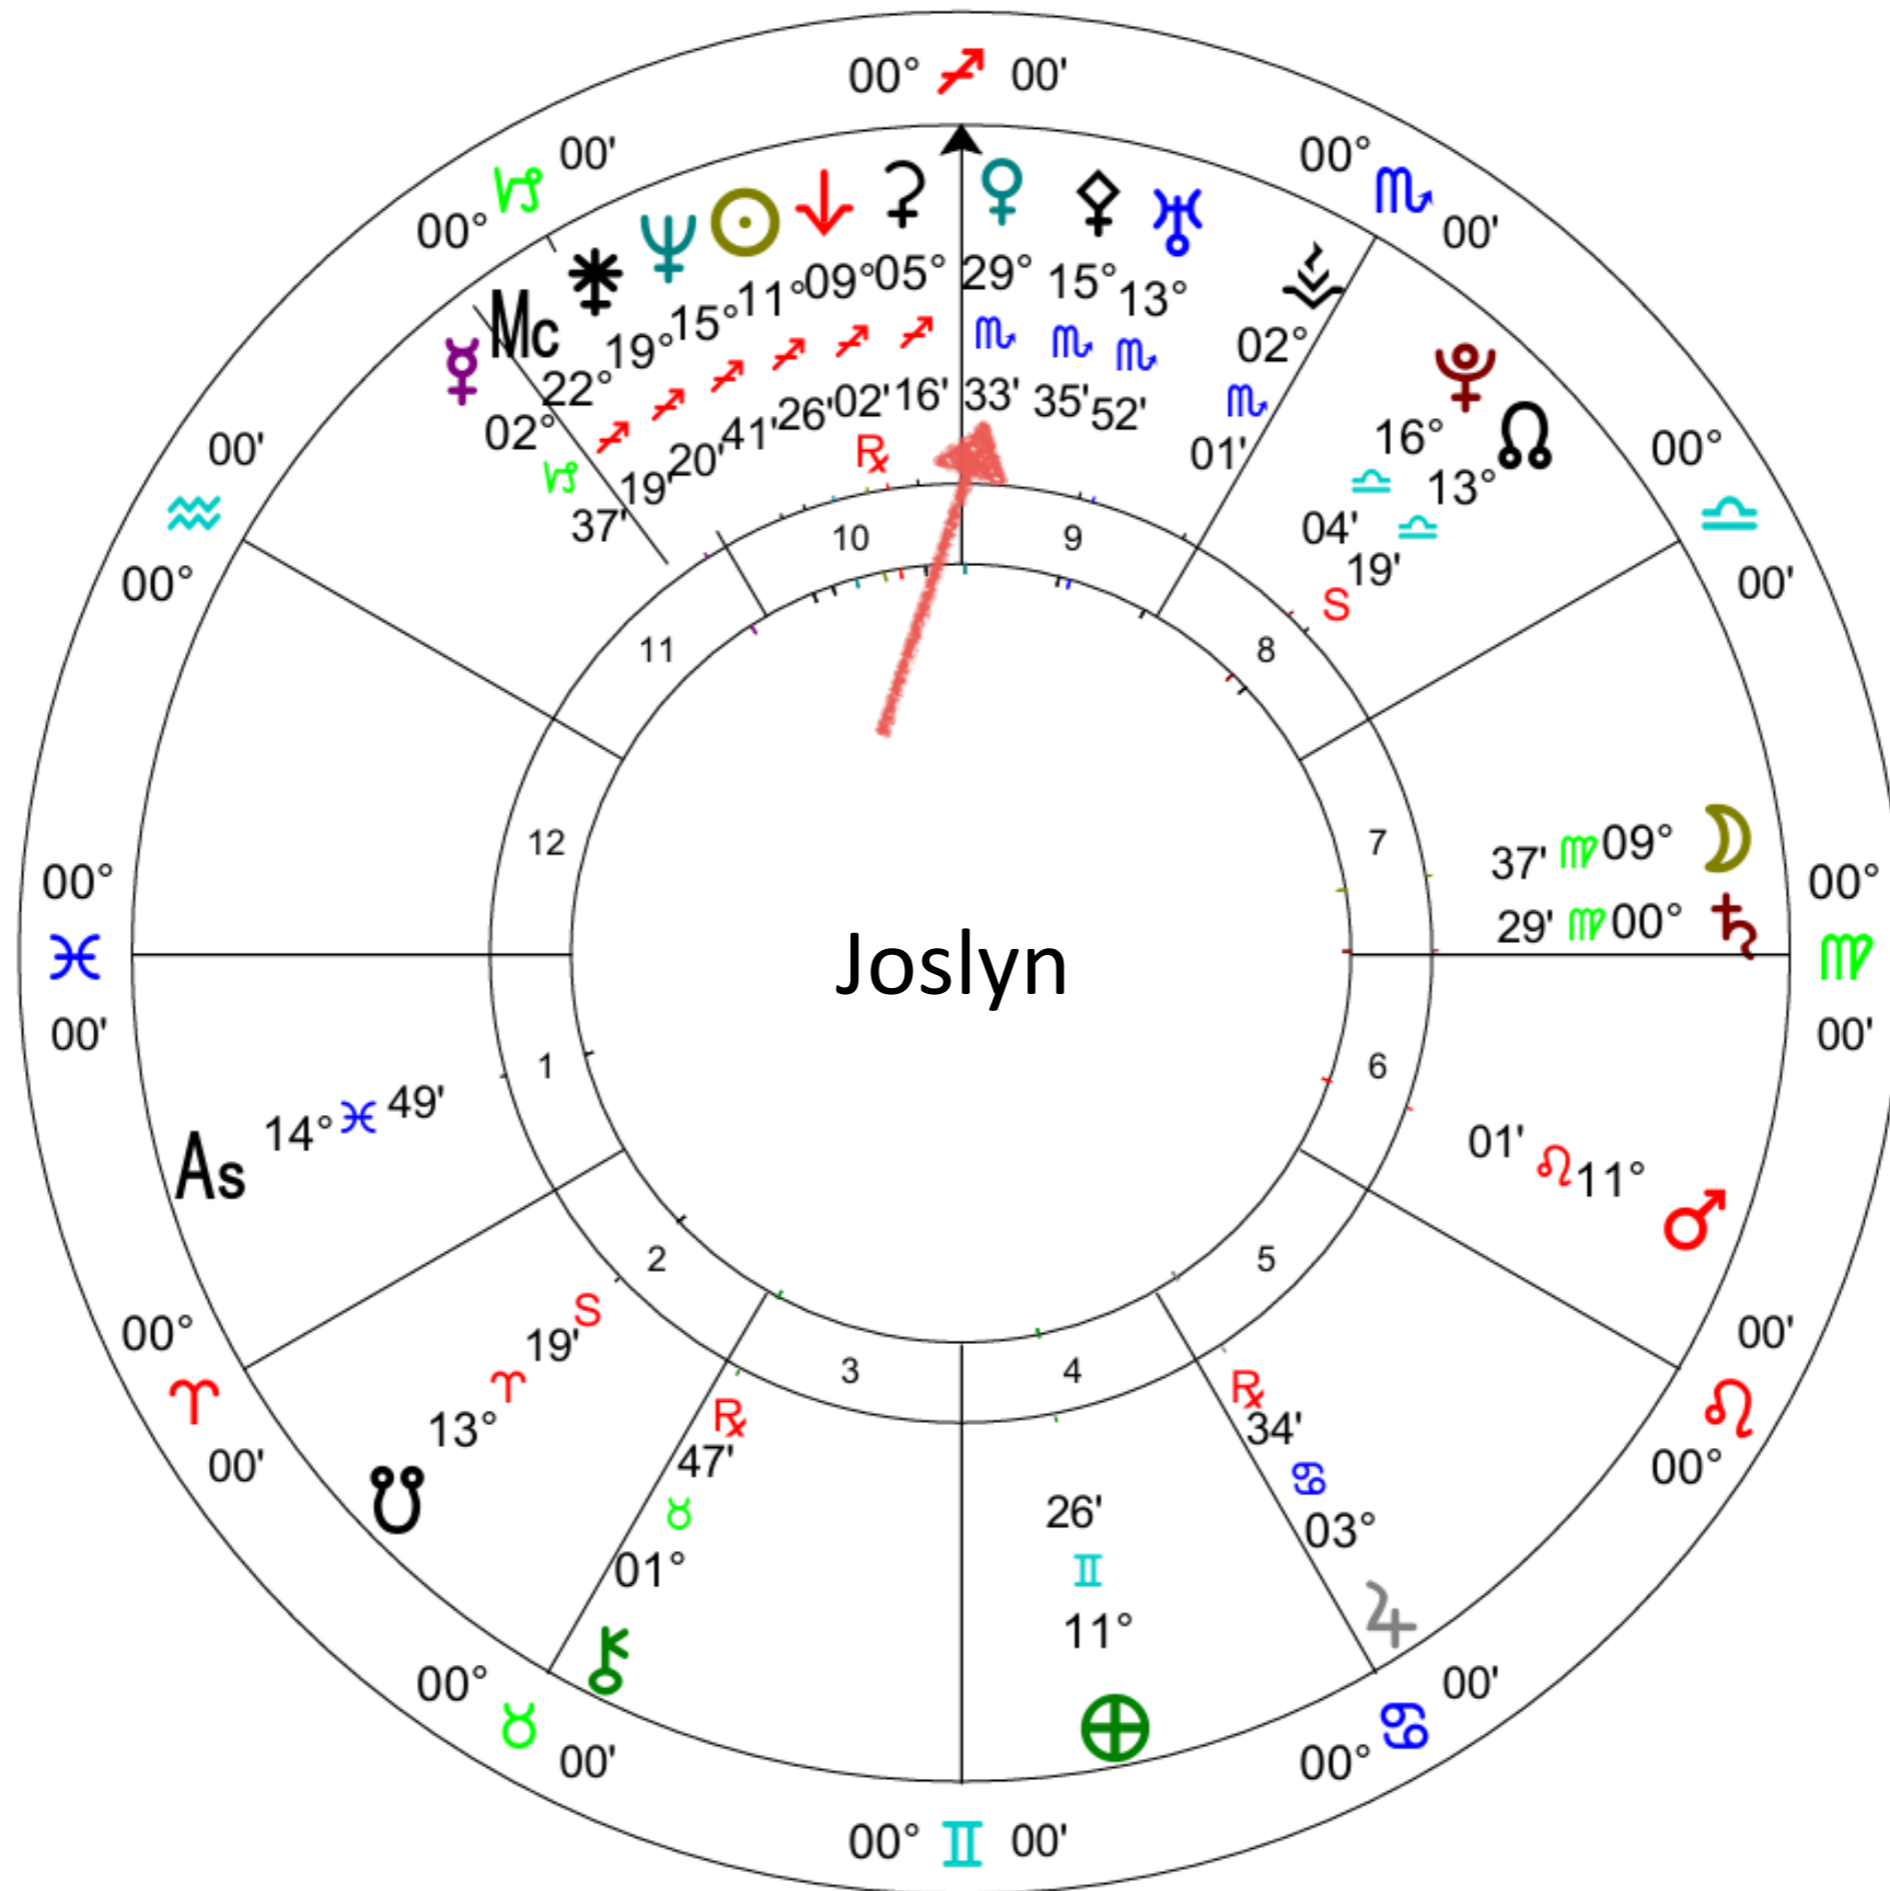

Air's Natural Rhythm Cycle
Astrological Gates

Floor vs Sky

Check Your Birthdate
Birth Time
Birth Place
ON YOUR CHART!

Venus

Feminine Self

Your Inner Creation Goddess Archetype

Integrate and Journal with Your Inner Feminine