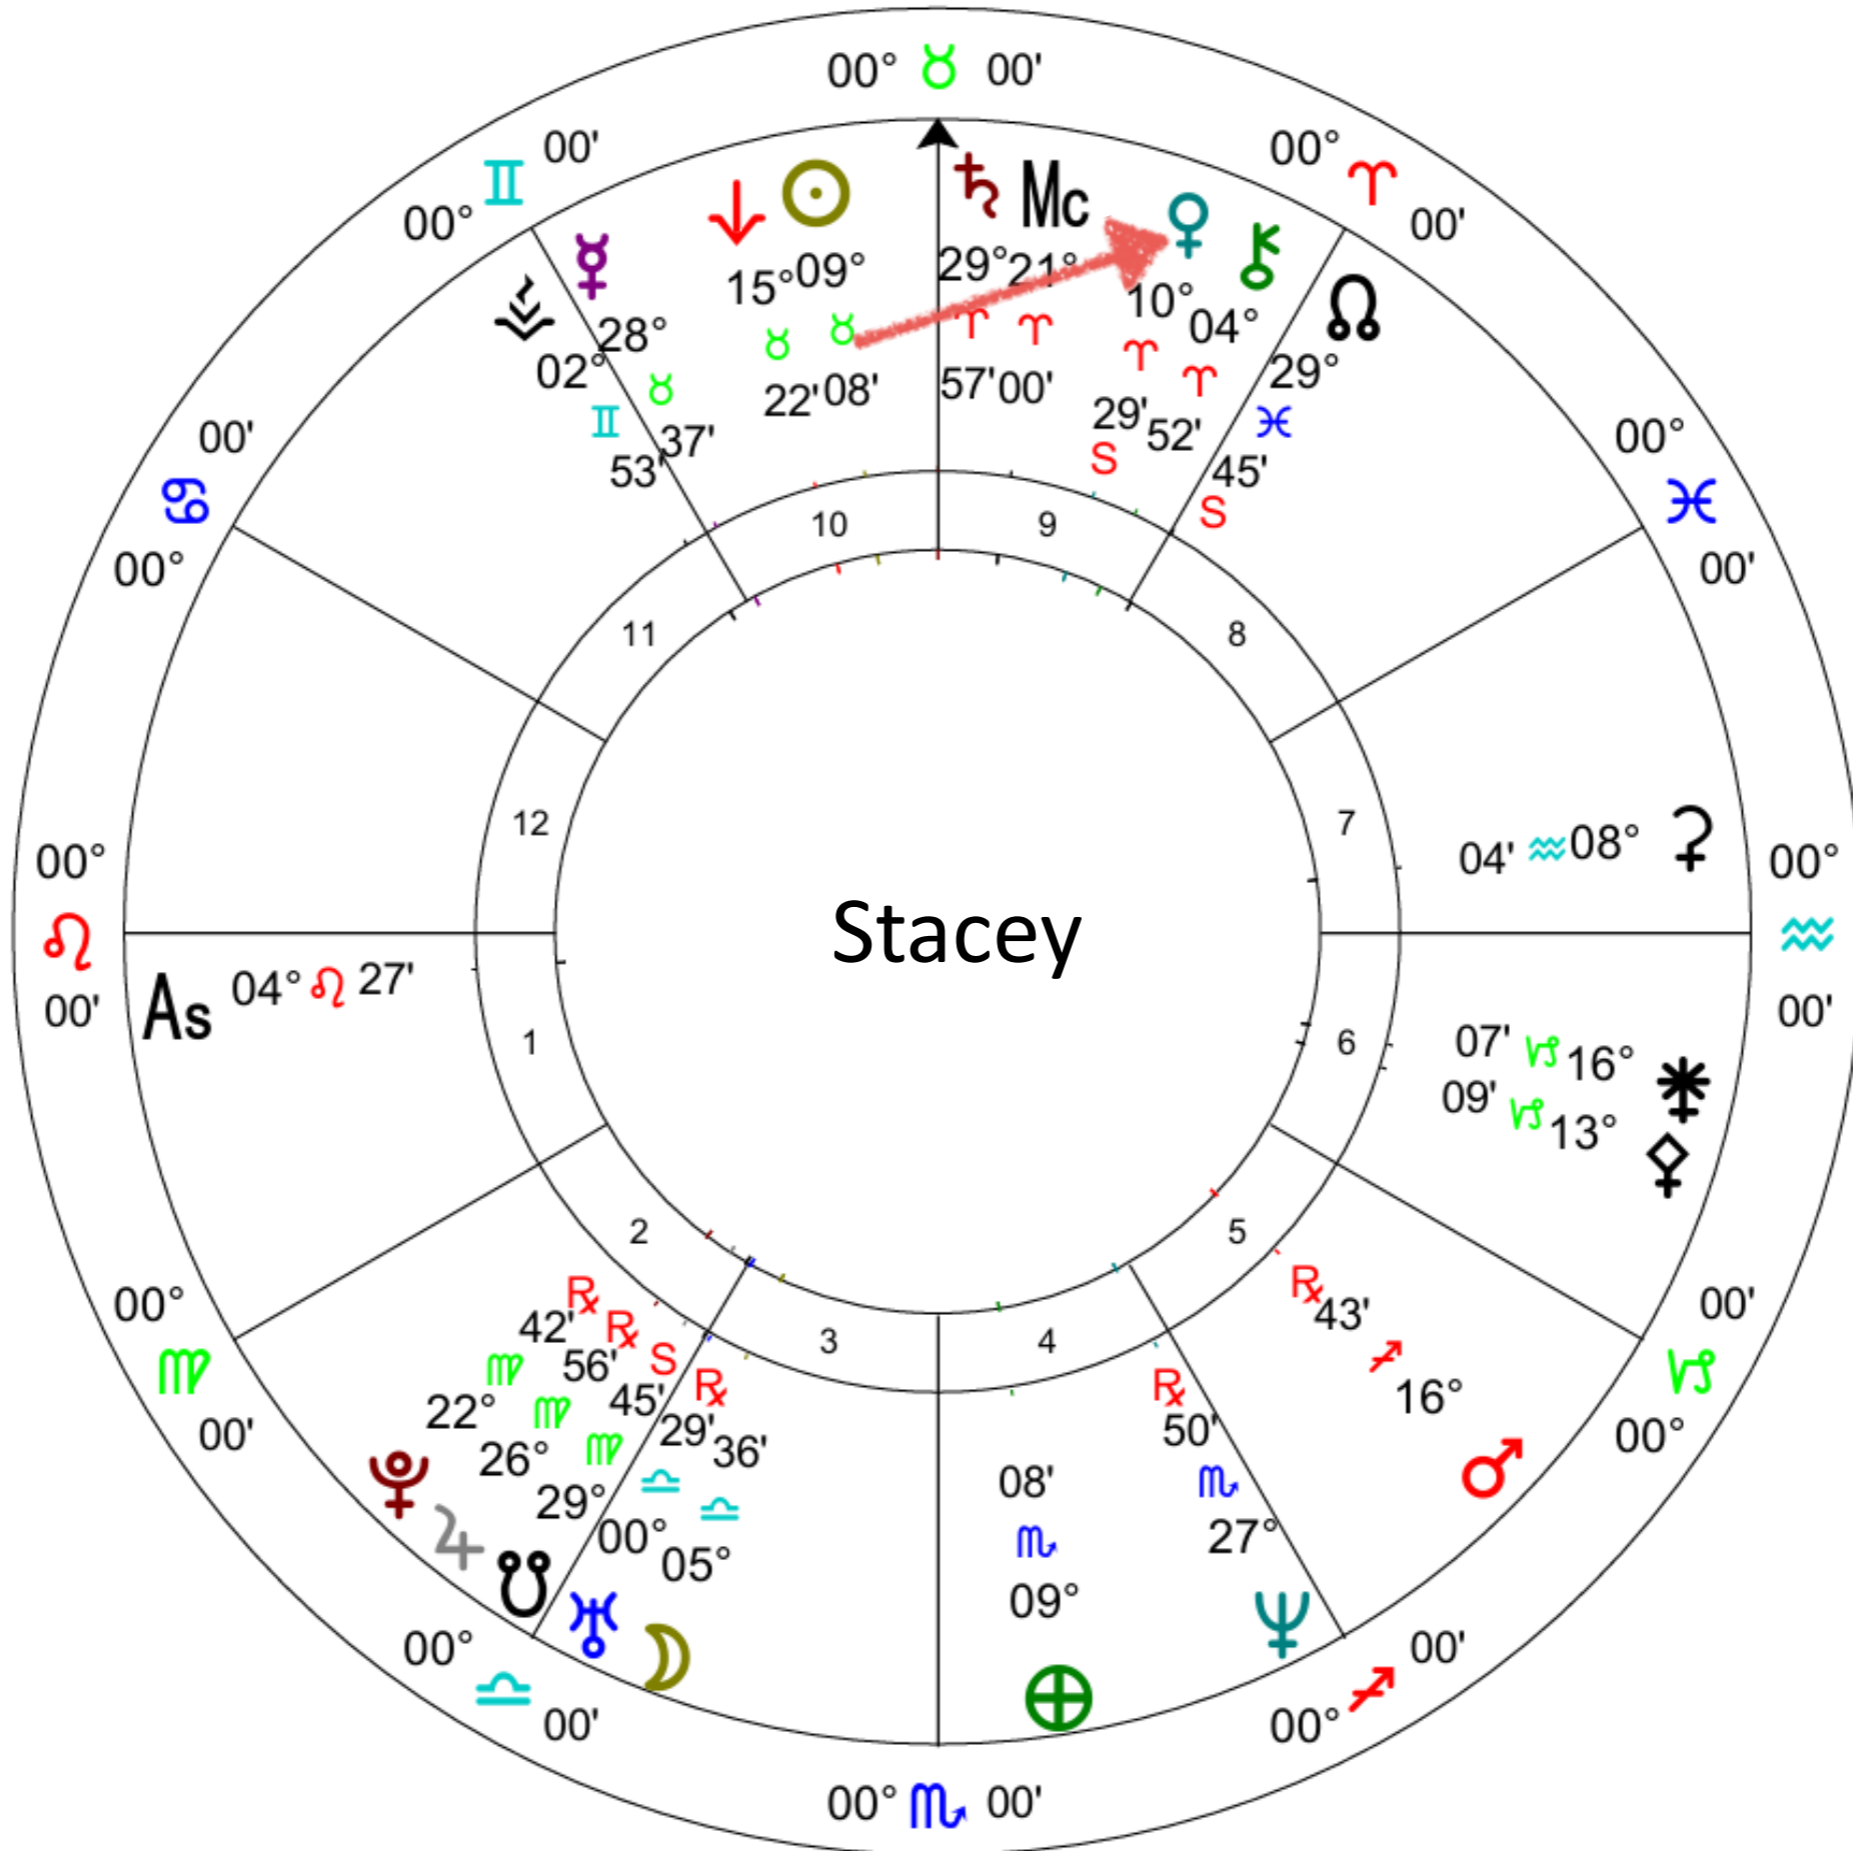

Air's Natural Rhythm Cycle
Astrological Gates

Floor vs Sky

Check Your Birthdate
Birth Time
Birth Place
ON YOUR CHART!

Venus

Feminine Self

Your Inner Creation Goddess Archetype

Integrate and Journal with Your Inner Feminine