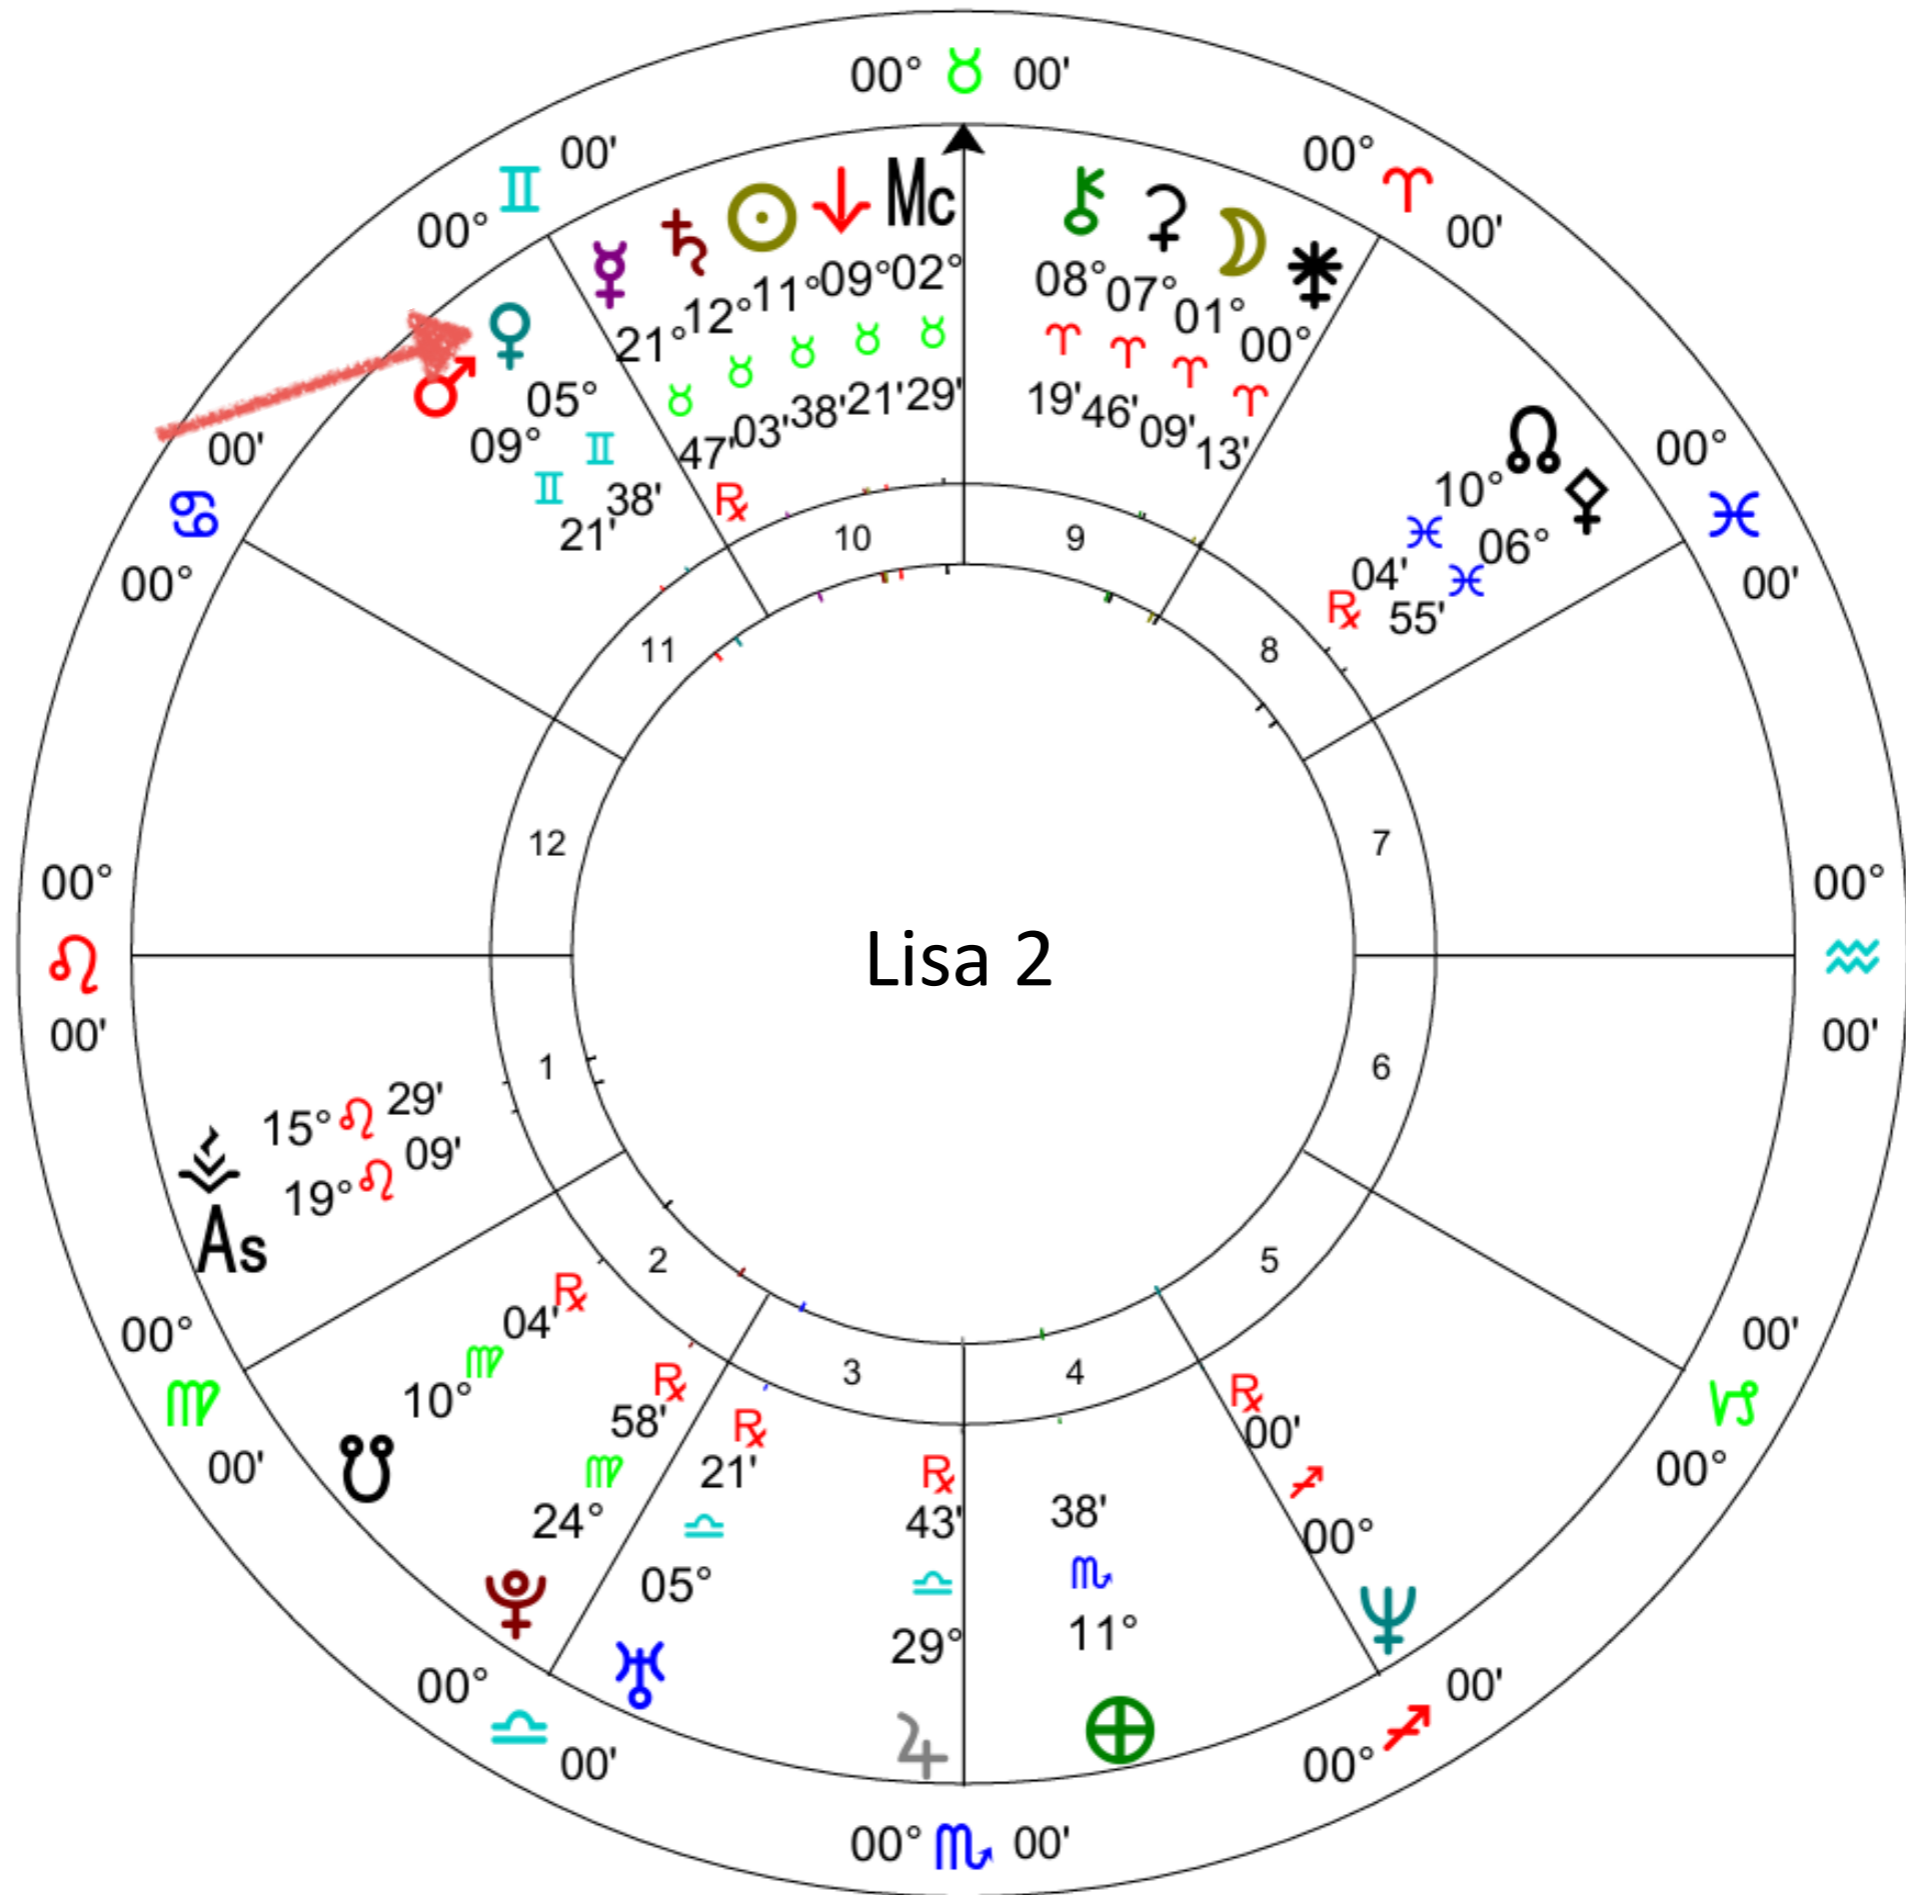

Air's Natural Rhythm Cycle
Astrological Gates

Floor vs Sky

Check Your Birthdate
Birth Time
Birth Place
ON YOUR CHART!

Venus

Feminine Self

Your Inner Creation Goddess Archetype

Integrate and Journal with Your Inner Feminine