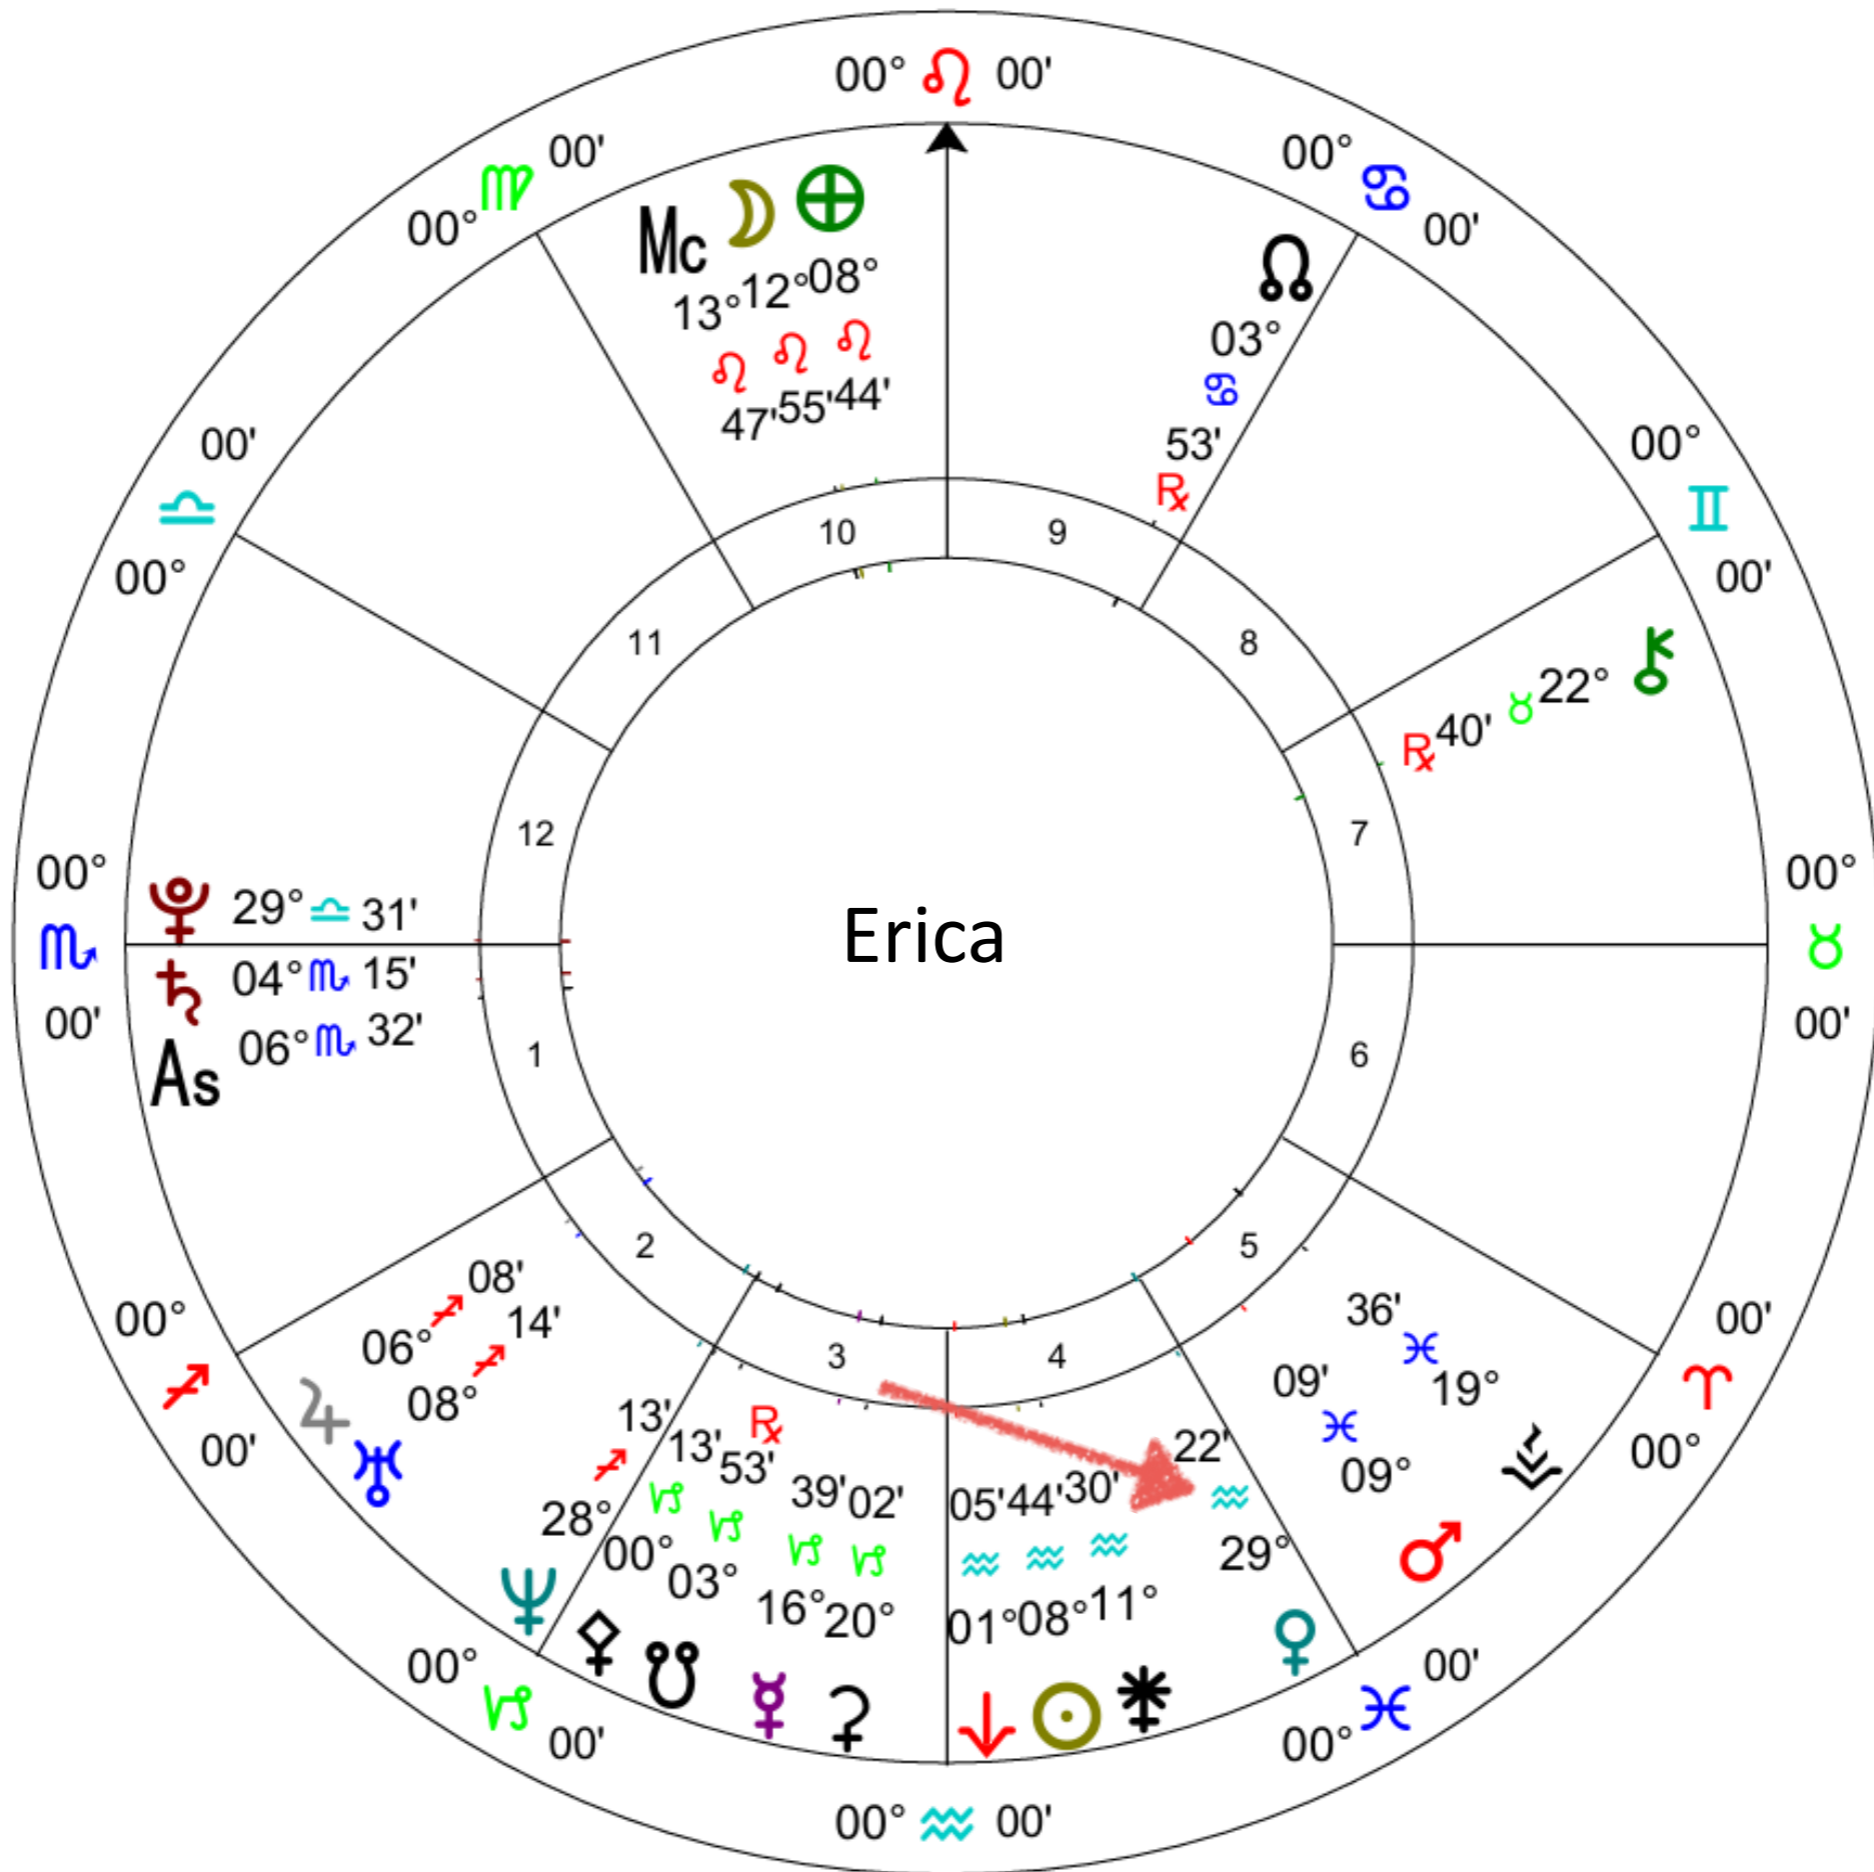

Air's Natural Rhythm Cycle
Astrological Gates

Floor vs Sky

Check Your Birthdate
Birth Time
Birth Place
ON YOUR CHART!

Venus

Feminine Self

Your Inner Creation Goddess Archetype

Integrate and Journal with Your Inner Feminine