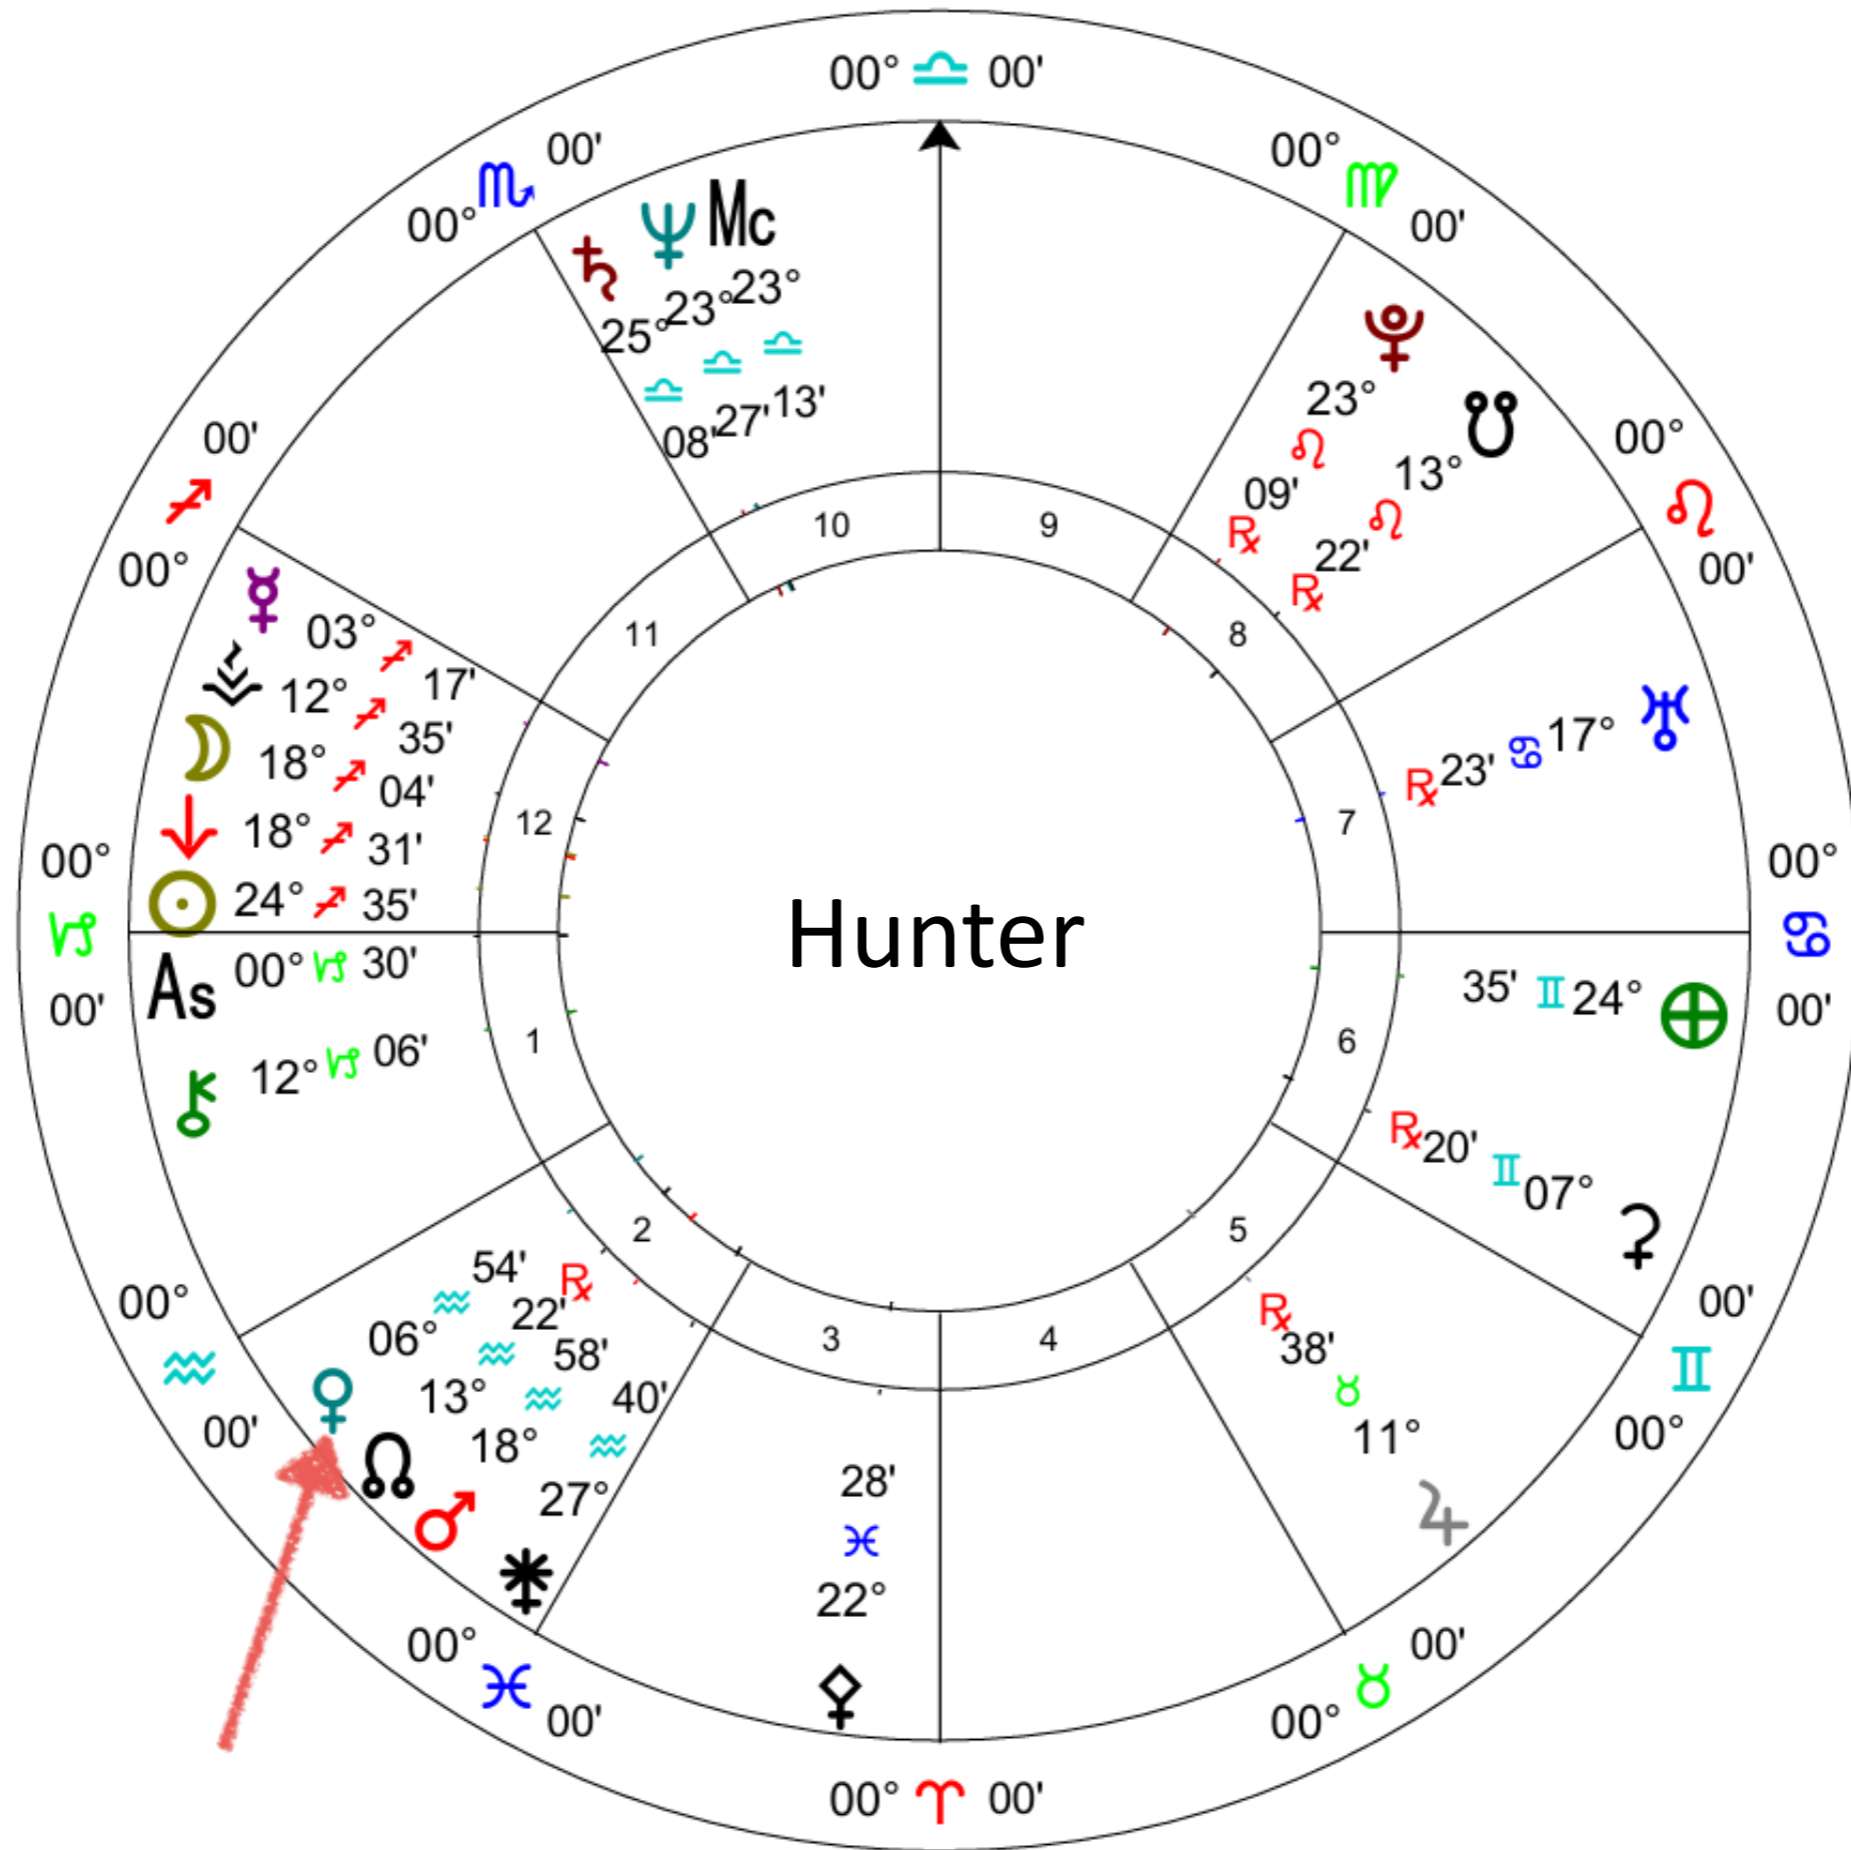

Air's Natural Rhythm Cycle
Astrological Gates

Floor vs Sky

Check Your Birthdate
Birth Time
Birth Place
ON YOUR CHART!

Venus

Feminine Self

Your Inner Creation Goddess Archetype

Integrate and Journal with Your Inner Feminine