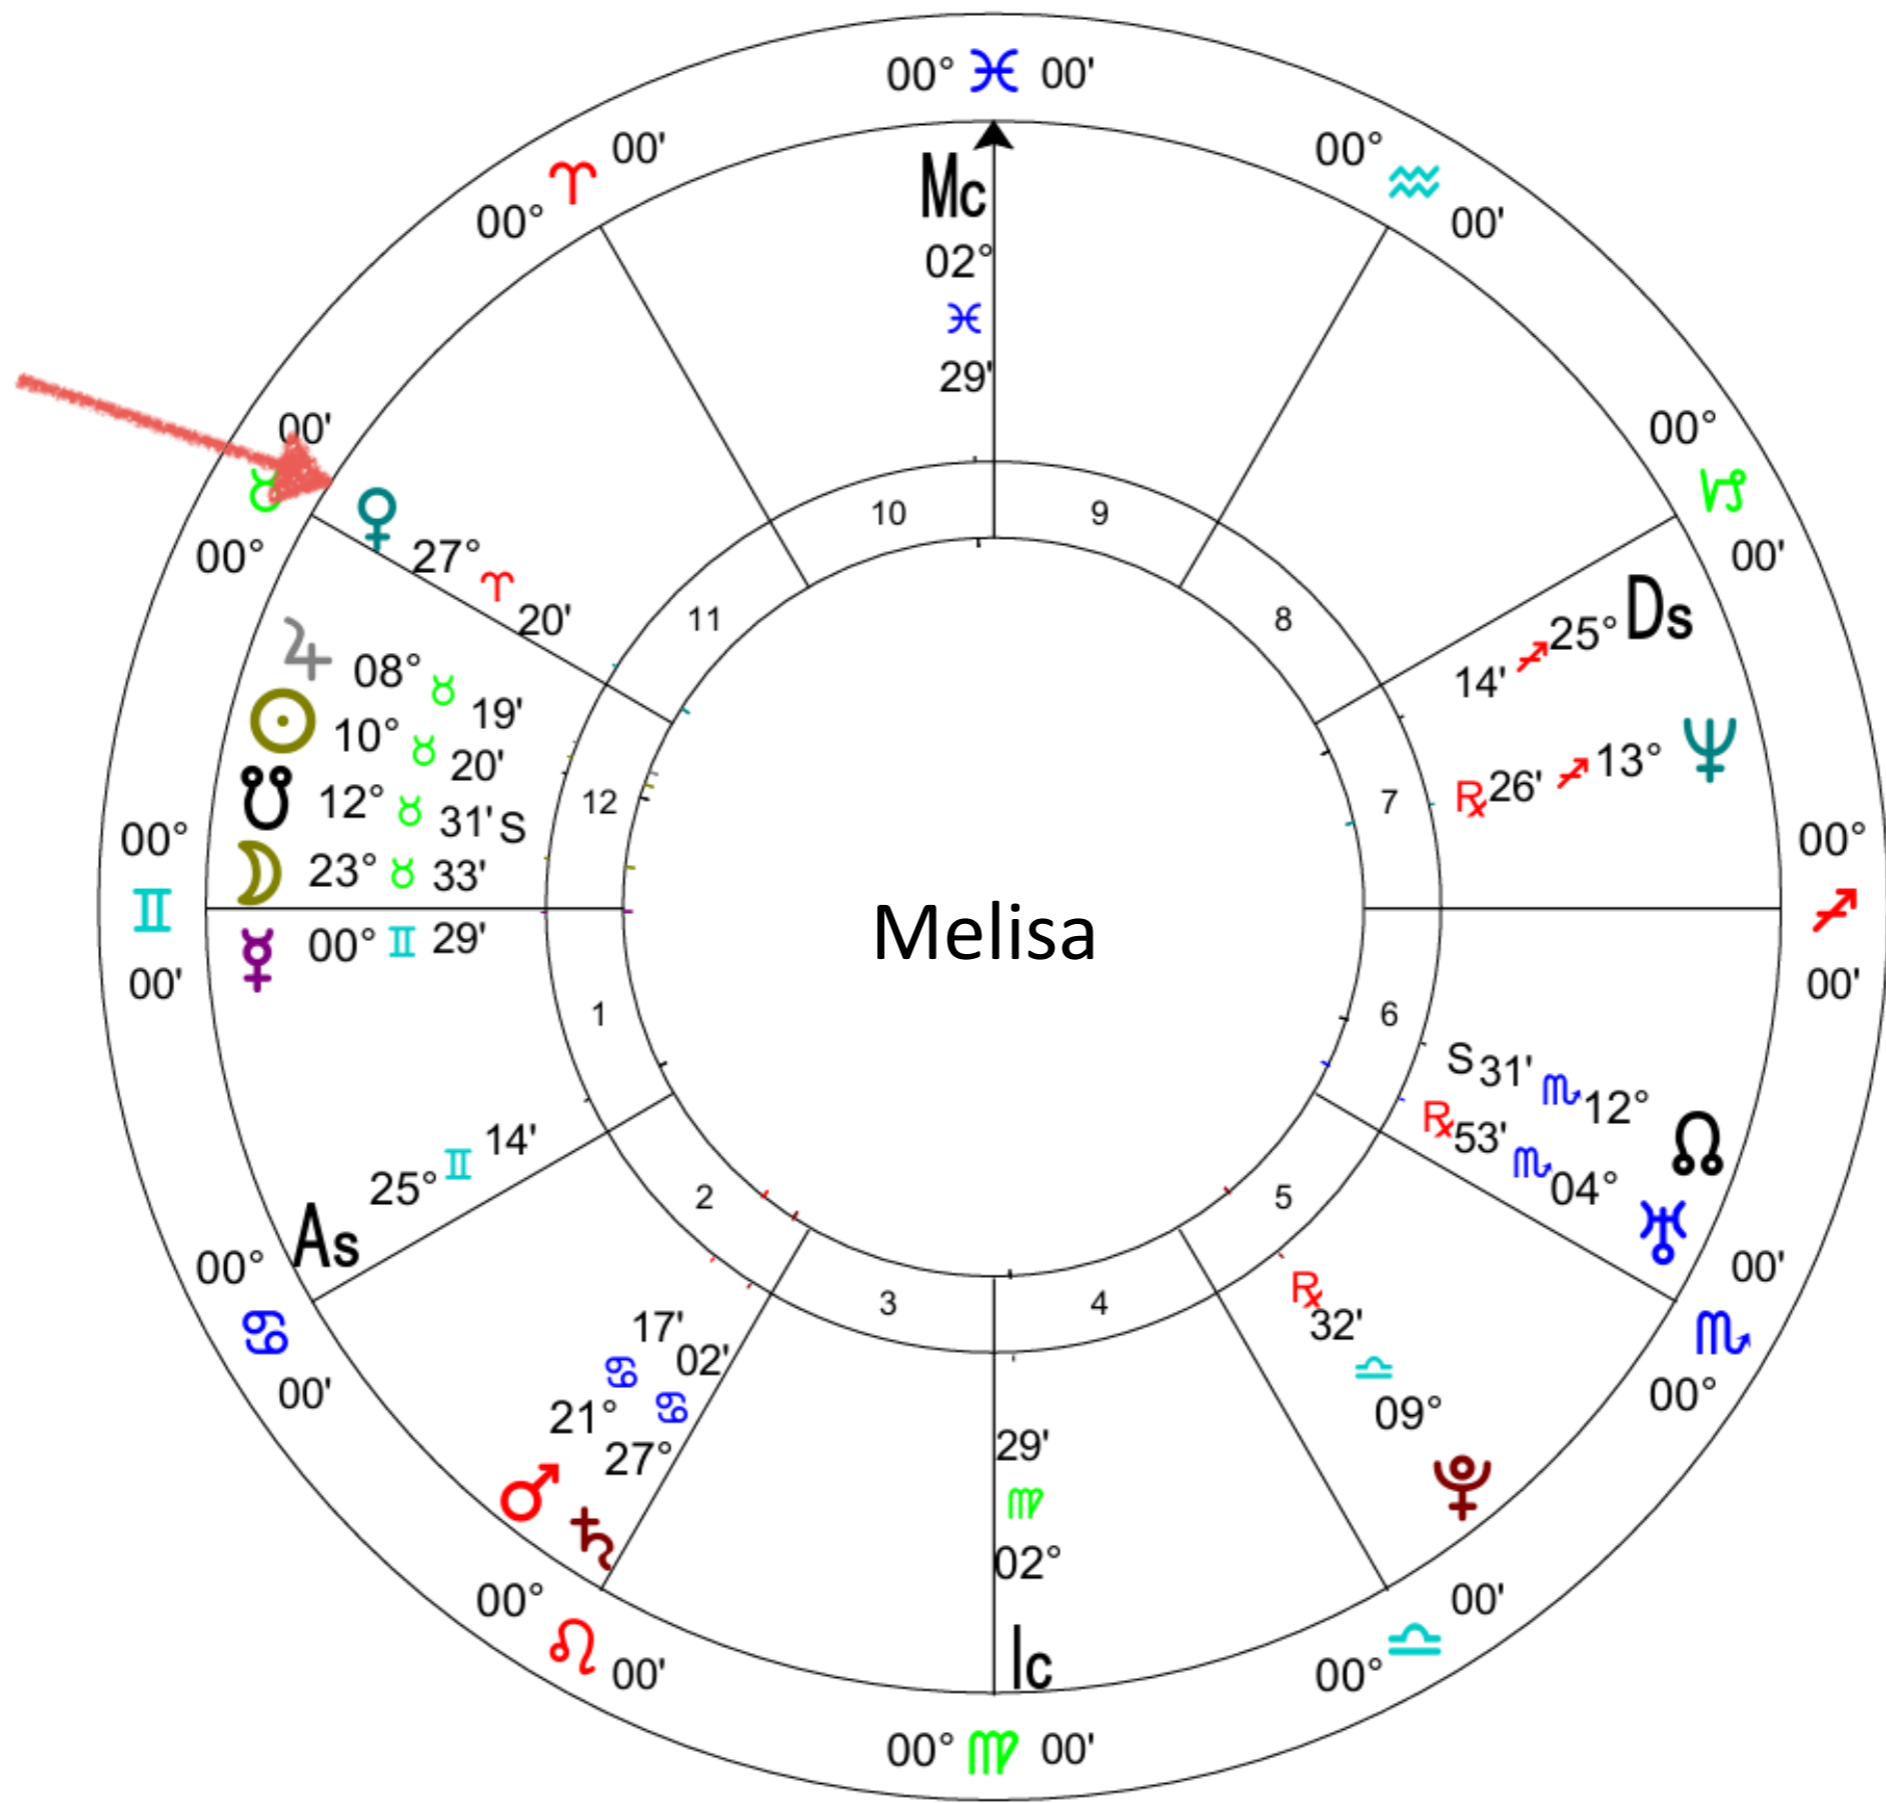

Air's Natural Rhythm Cycle
Astrological Gates

Floor vs Sky

Check Your Birthdate
Birth Time
Birth Place
ON YOUR CHART!

Venus

Feminine Self

Your Inner Creation Goddess Archetype

Integrate and Journal with Your Inner Feminine