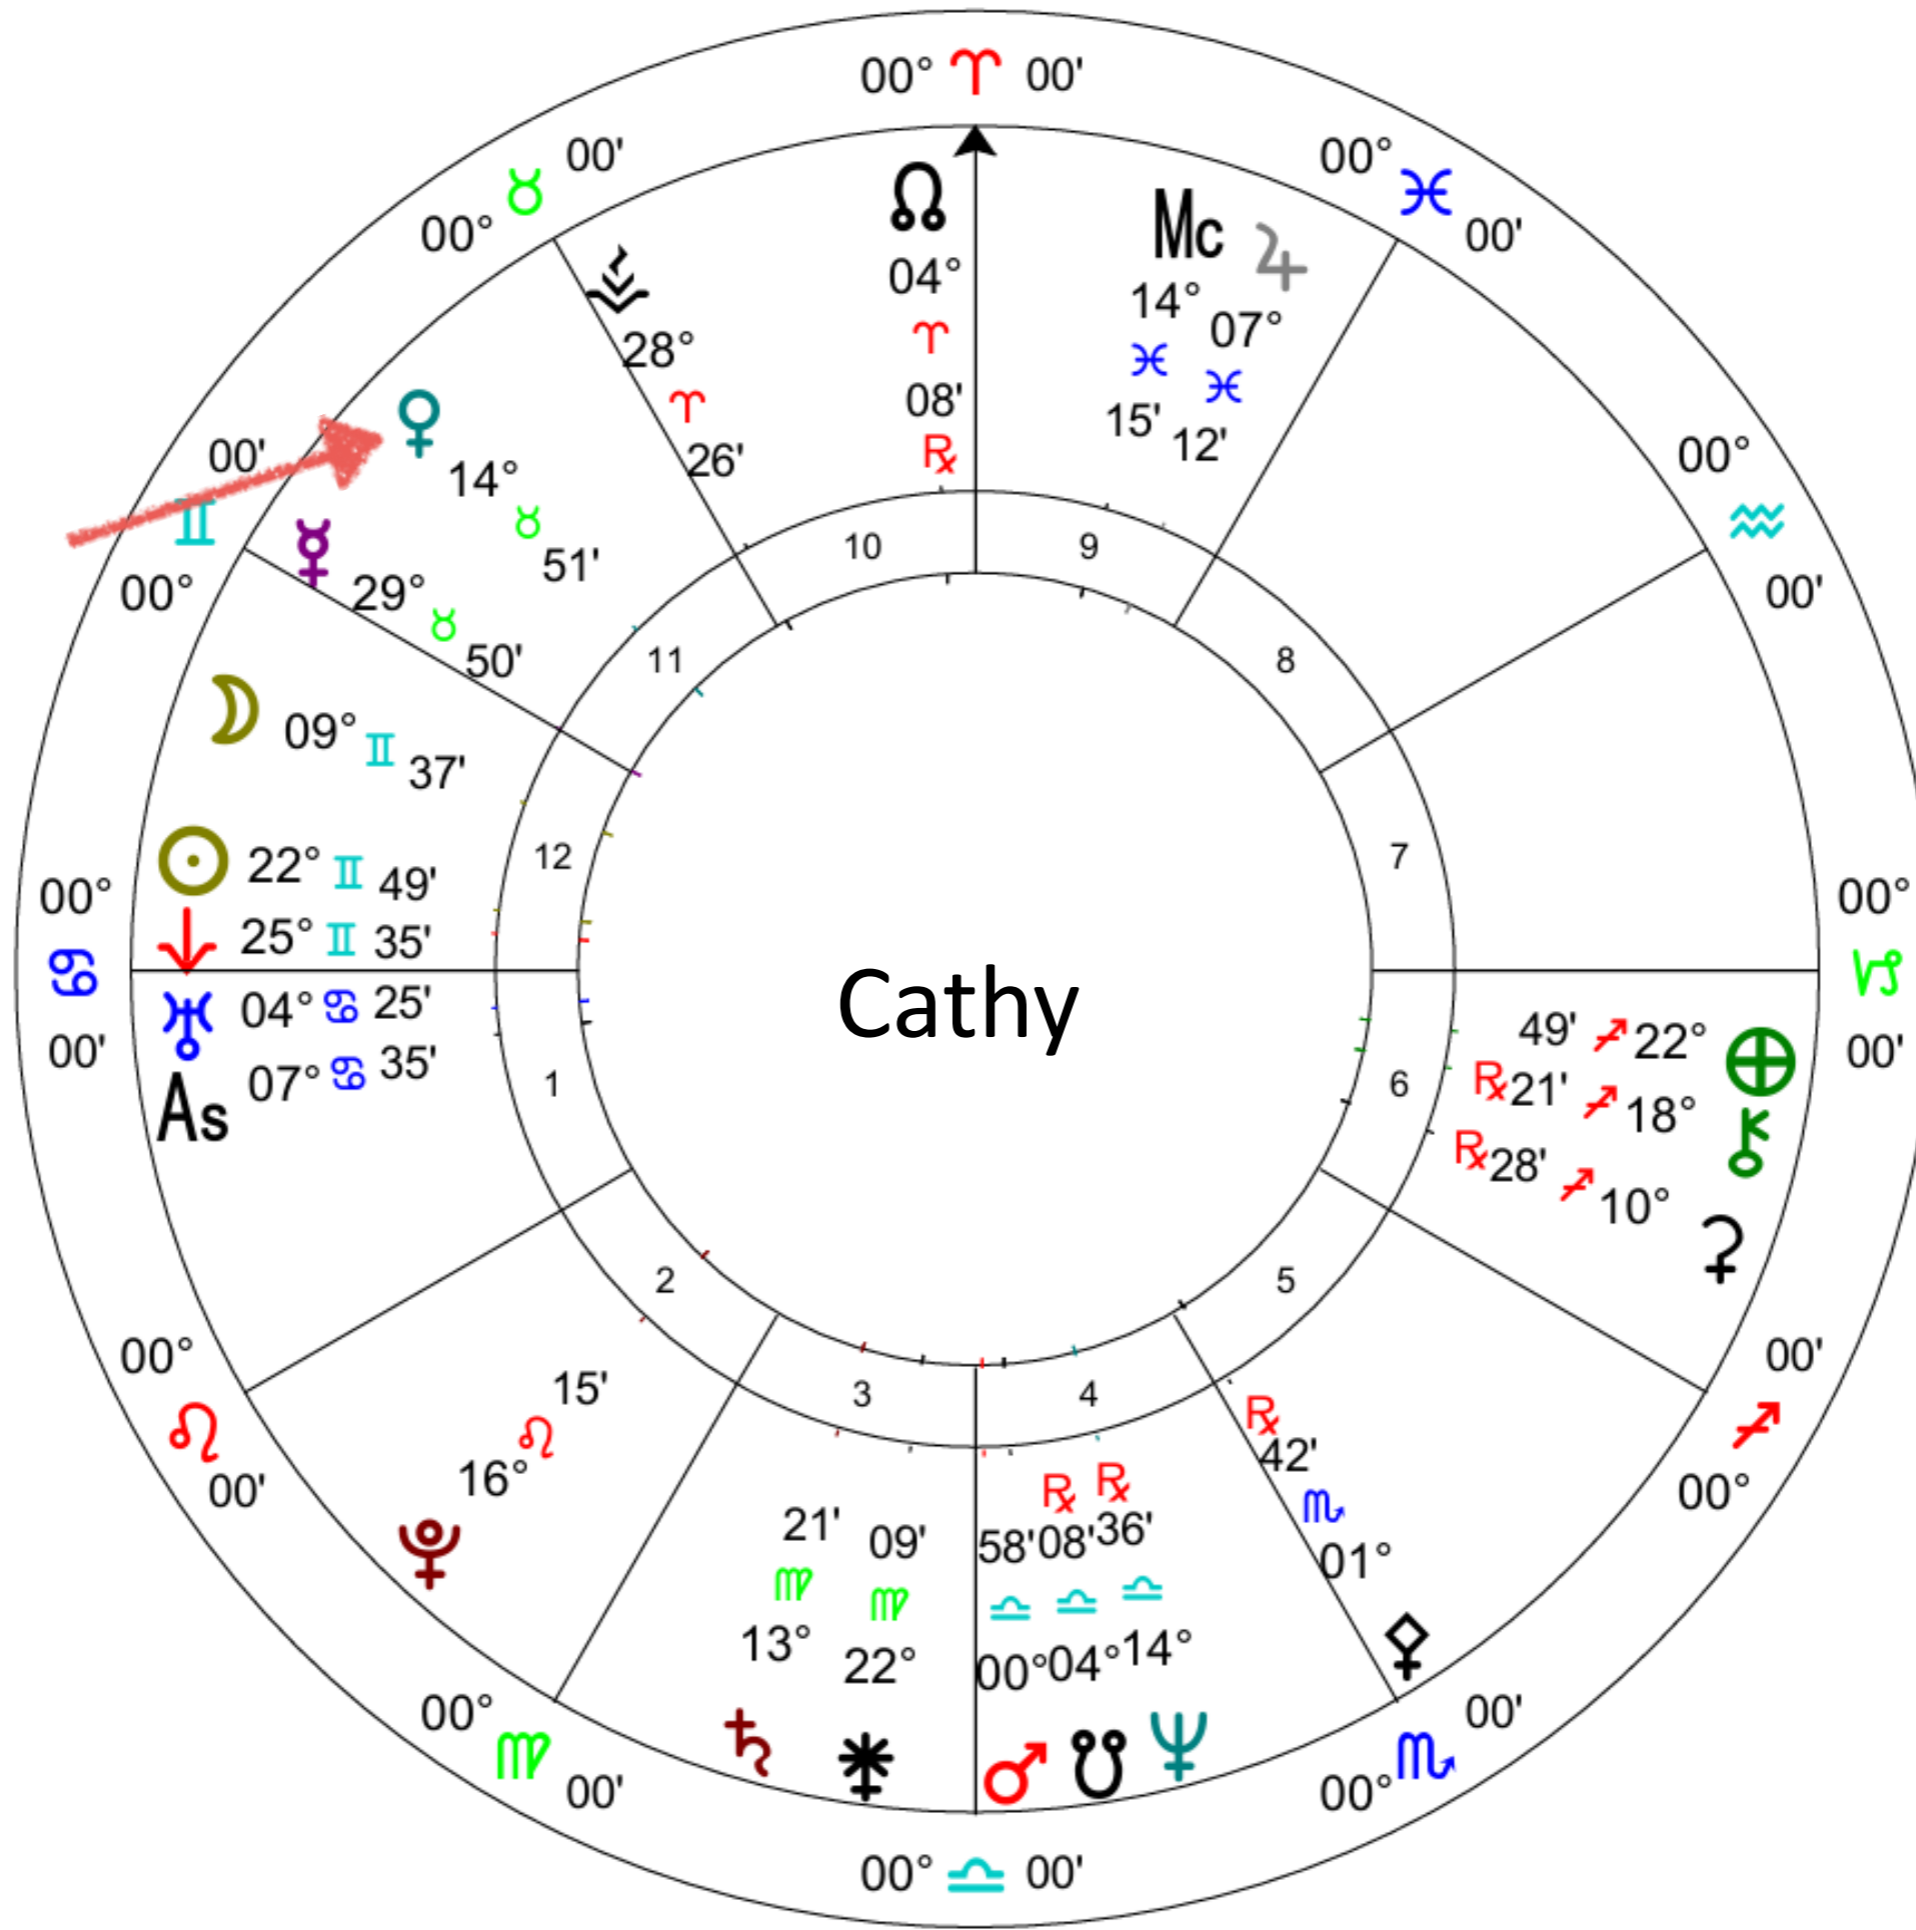

Air's Natural Rhythm Cycle
Astrological Gates

Floor vs Sky

Check Your Birthdate
Birth Time
Birth Place
ON YOUR CHART!

Venus

Feminine Self

Your Inner Creation Goddess Archetype

Integrate and Journal with Your Inner Feminine