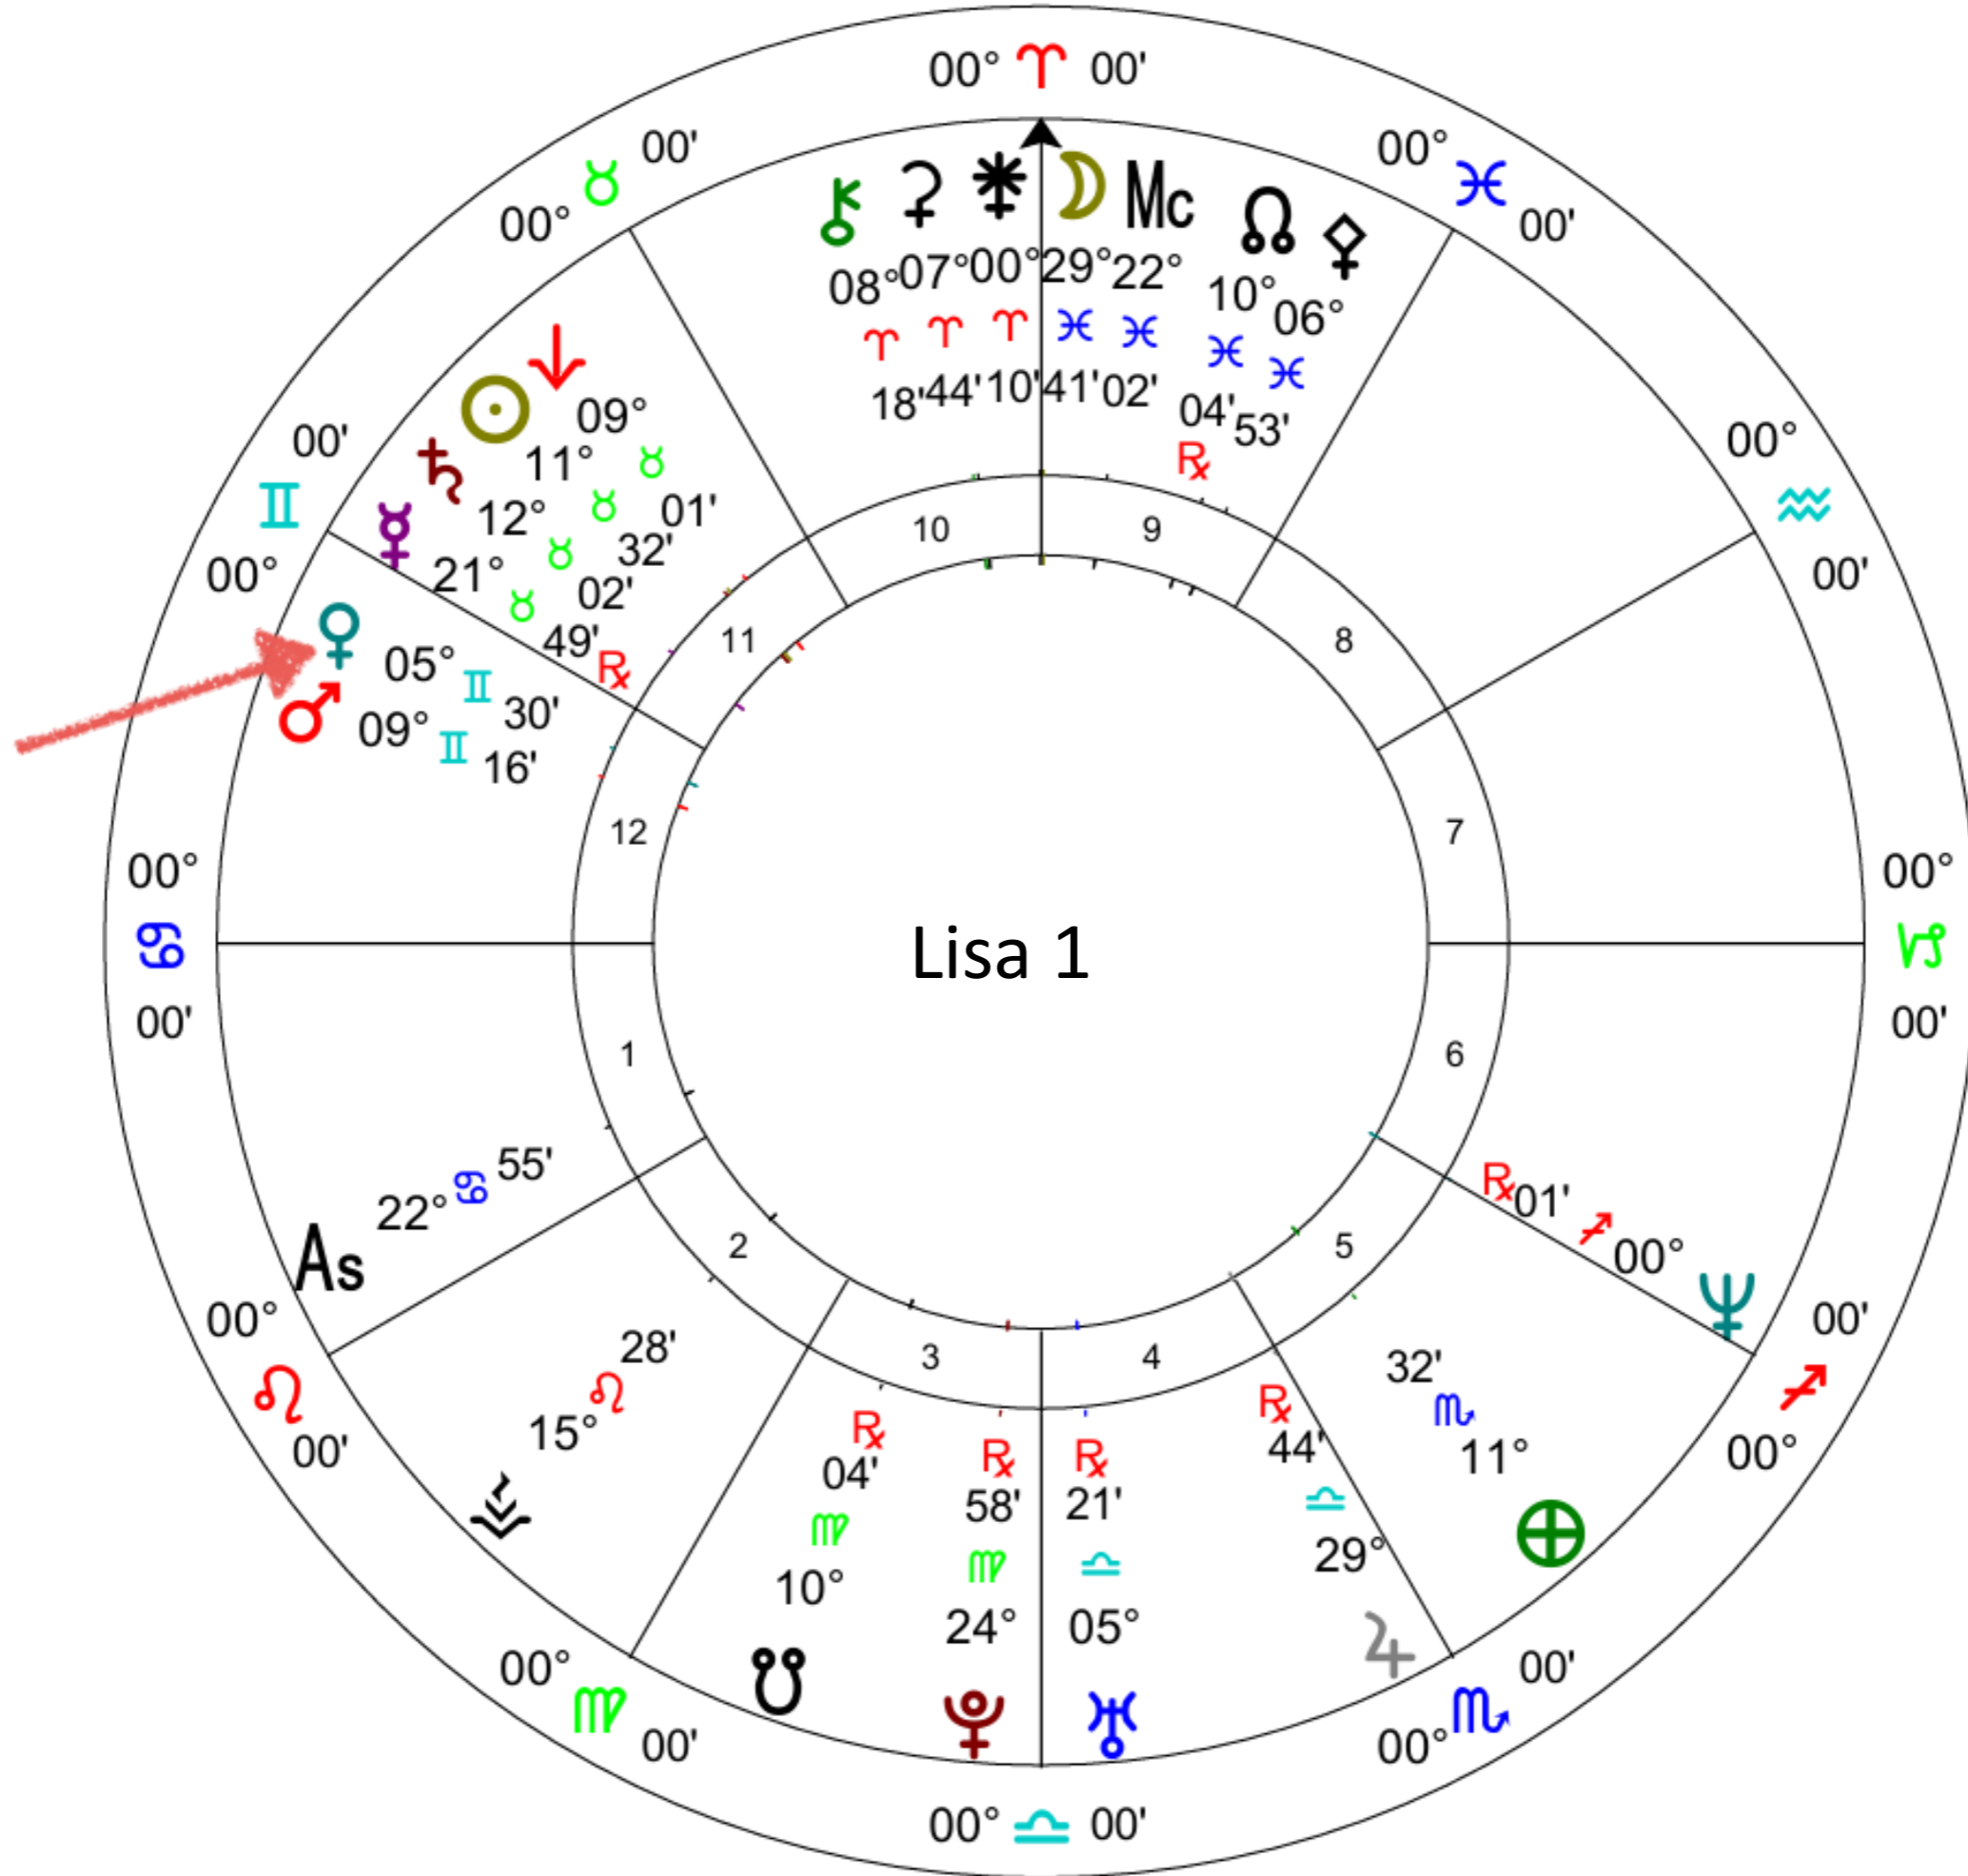

Air's Natural Rhythm Cycle
Astrological Gates

Floor vs Sky

Check Your Birthdate
Birth Time
Birth Place
ON YOUR CHART!

Venus

Feminine Self

Your Inner Creation Goddess Archetype

Integrate and Journal with Your Inner Feminine