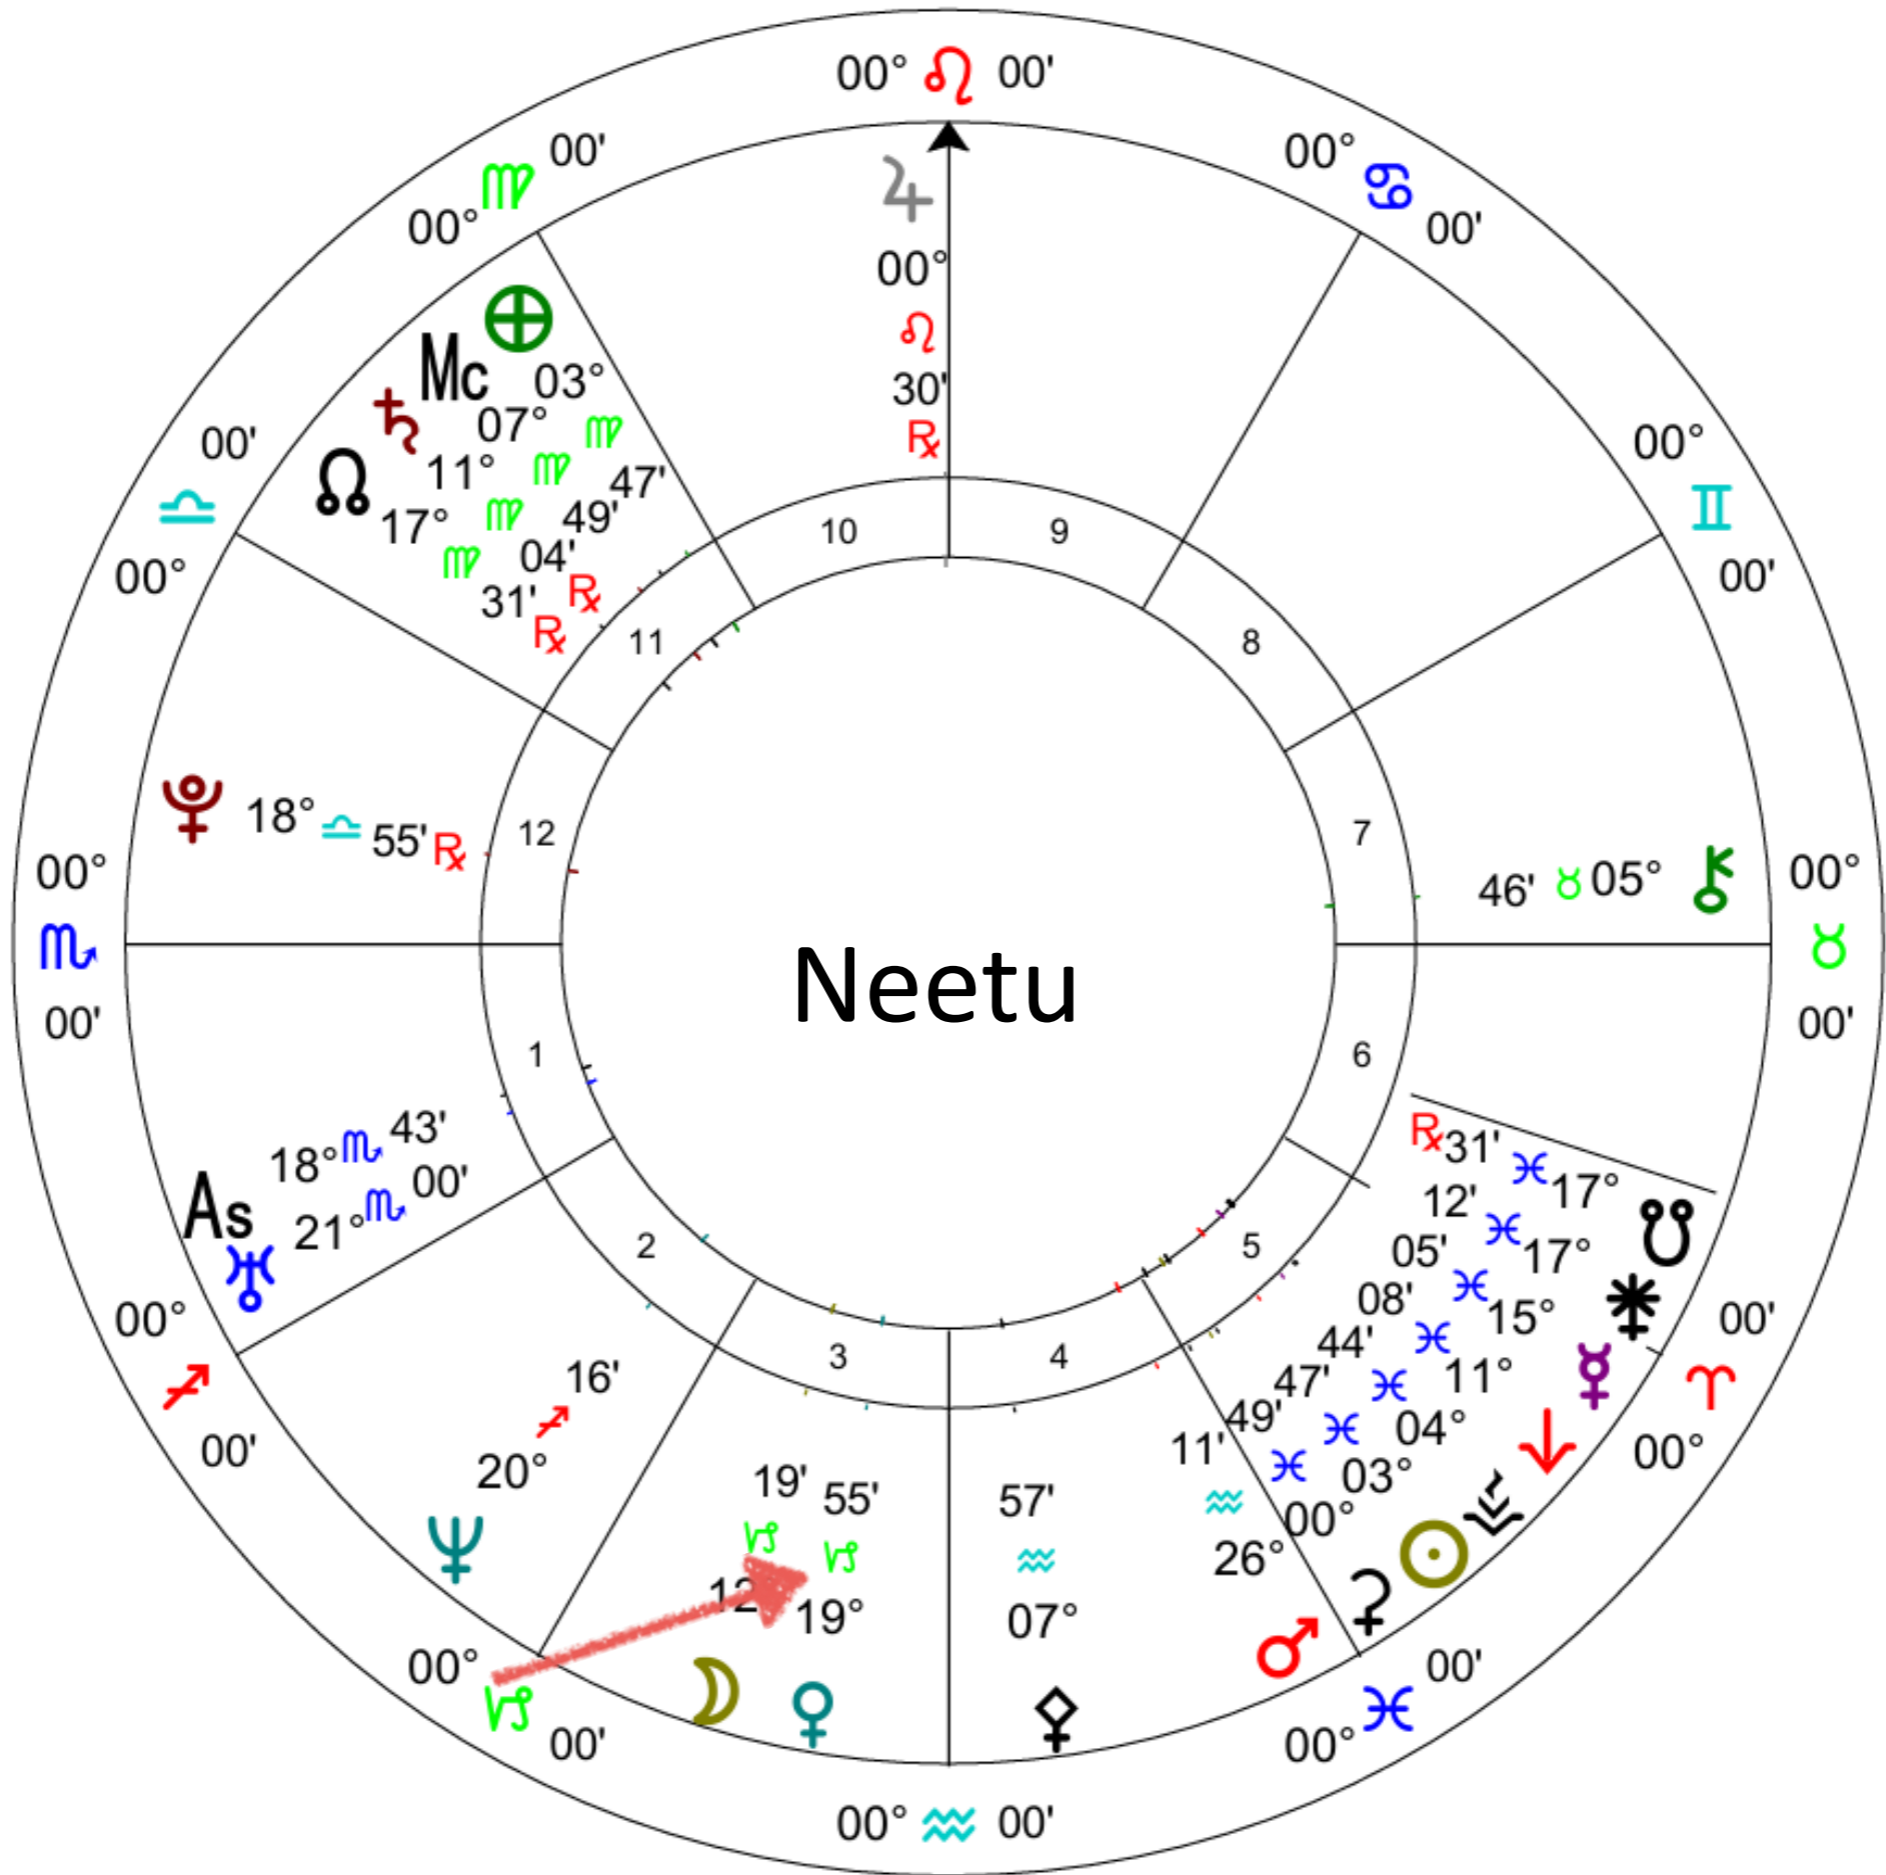

Air's Natural Rhythm Cycle
Astrological Gates

Floor vs Sky

Check Your Birthdate
Birth Time
Birth Place
ON YOUR CHART!

Venus

Feminine Self

Your Inner Creation Goddess Archetype

Integrate and Journal with Your Inner Feminine