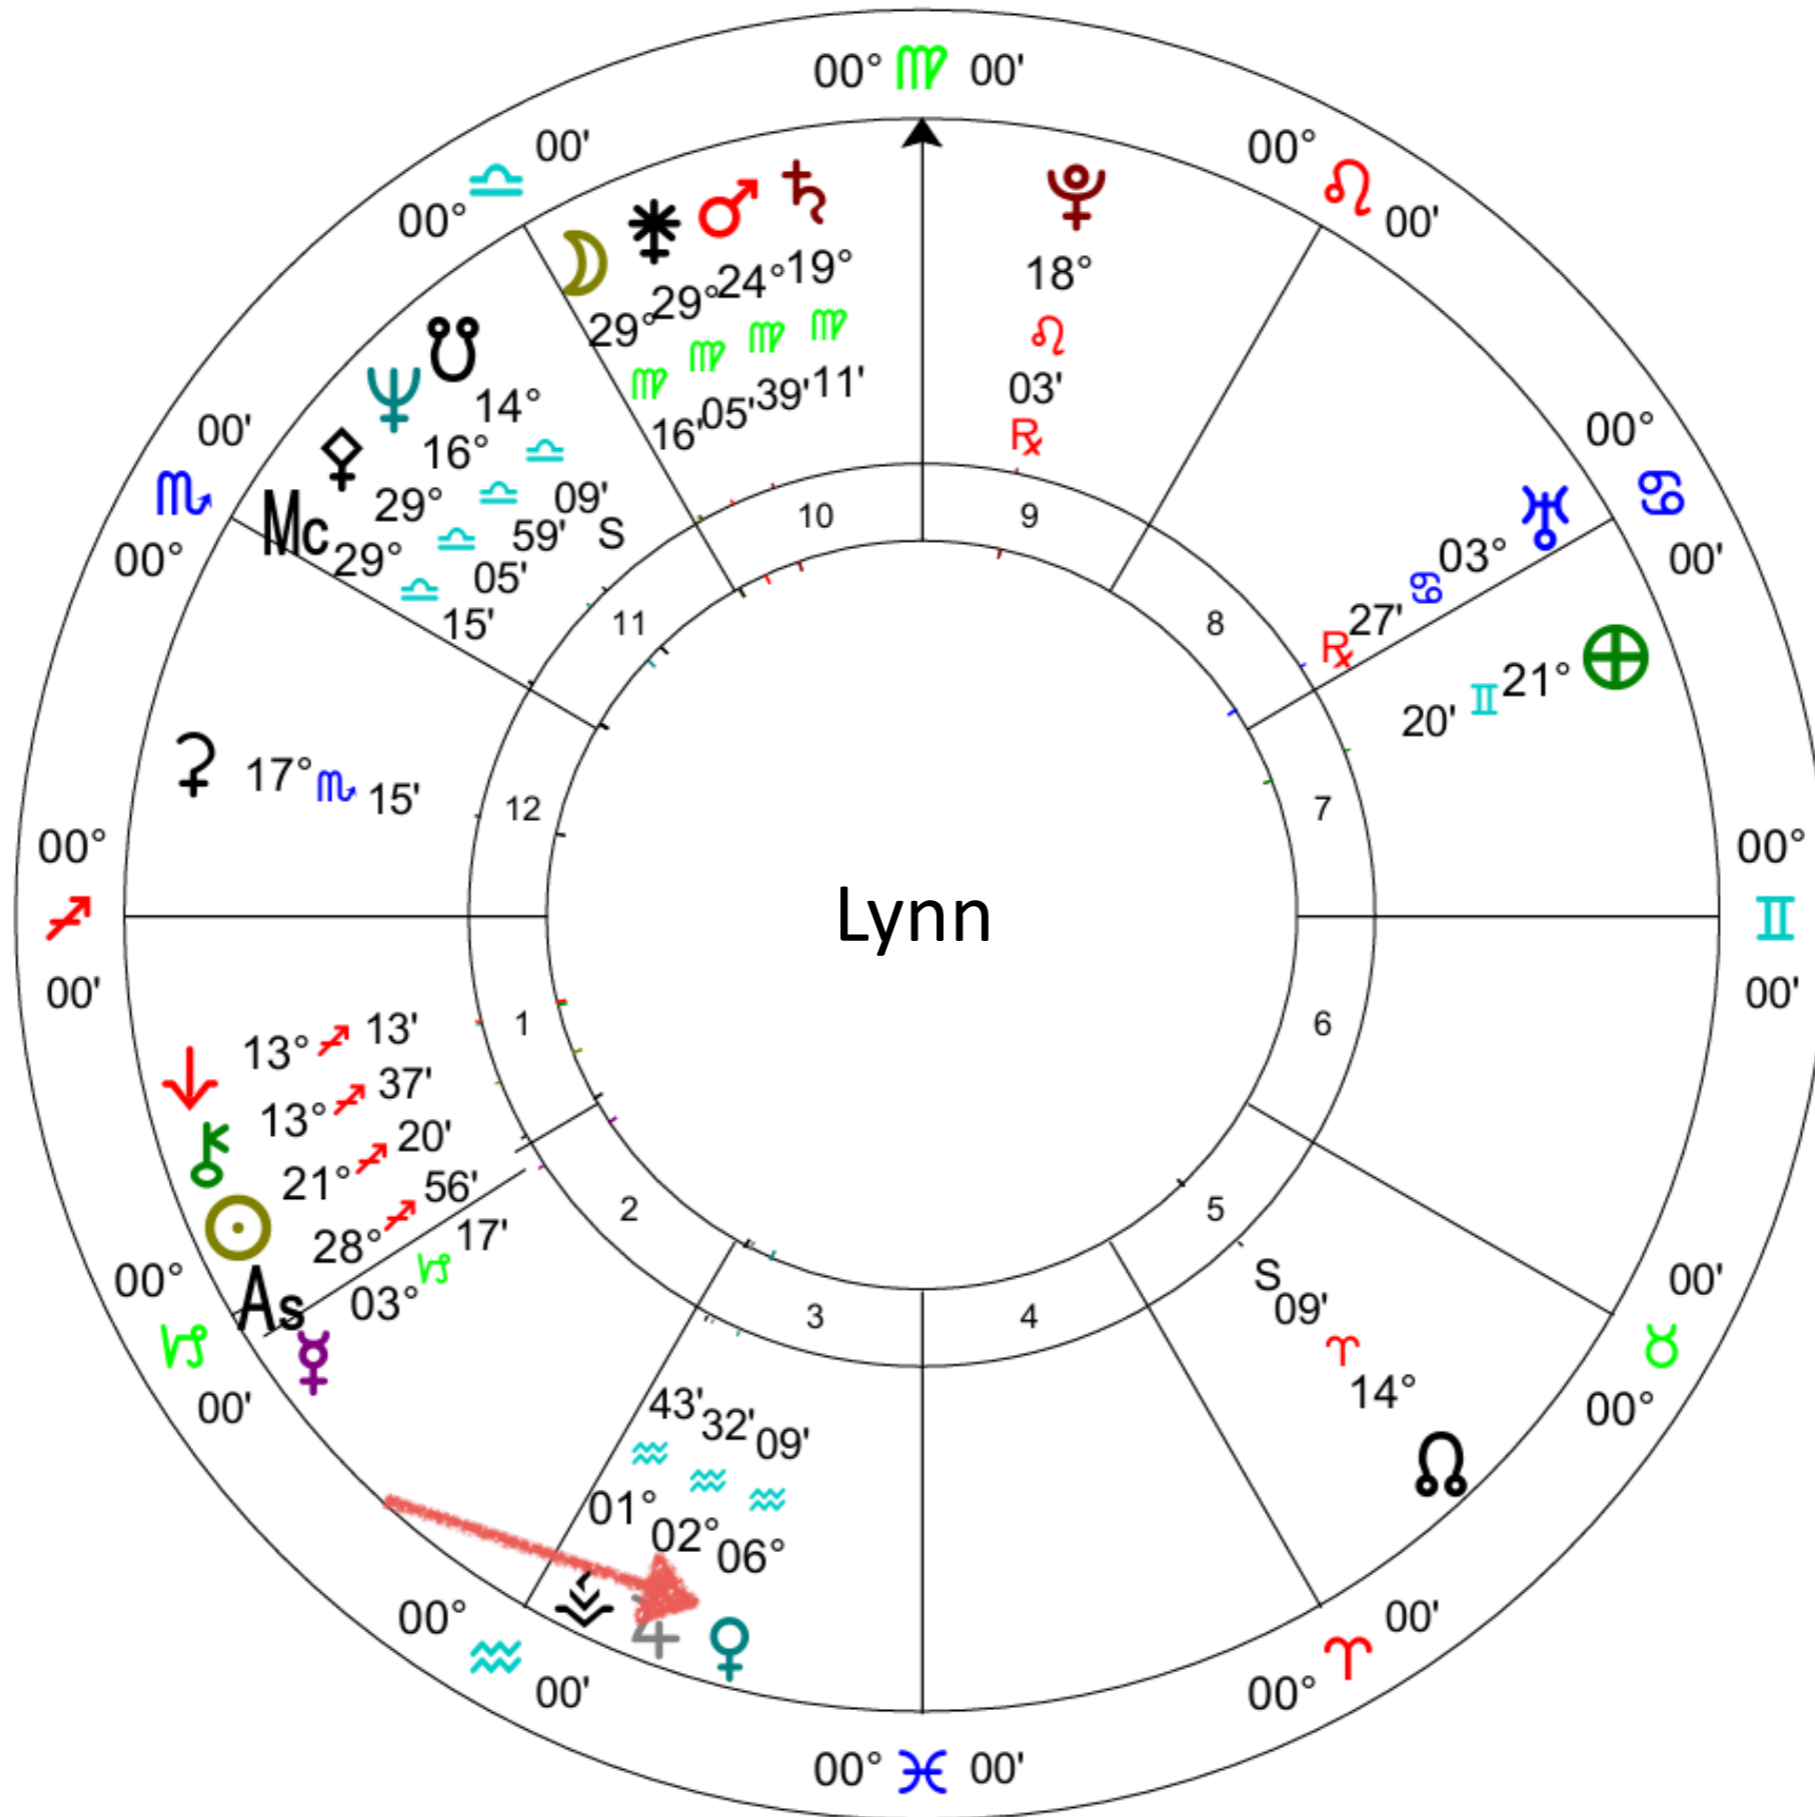

Air's Natural Rhythm Cycle
Astrological Gates

Floor vs Sky

Check Your Birthdate
Birth Time
Birth Place
ON YOUR CHART!

Venus

Feminine Self

Your Inner Creation Goddess Archetype

Integrate and Journal with Your Inner Feminine