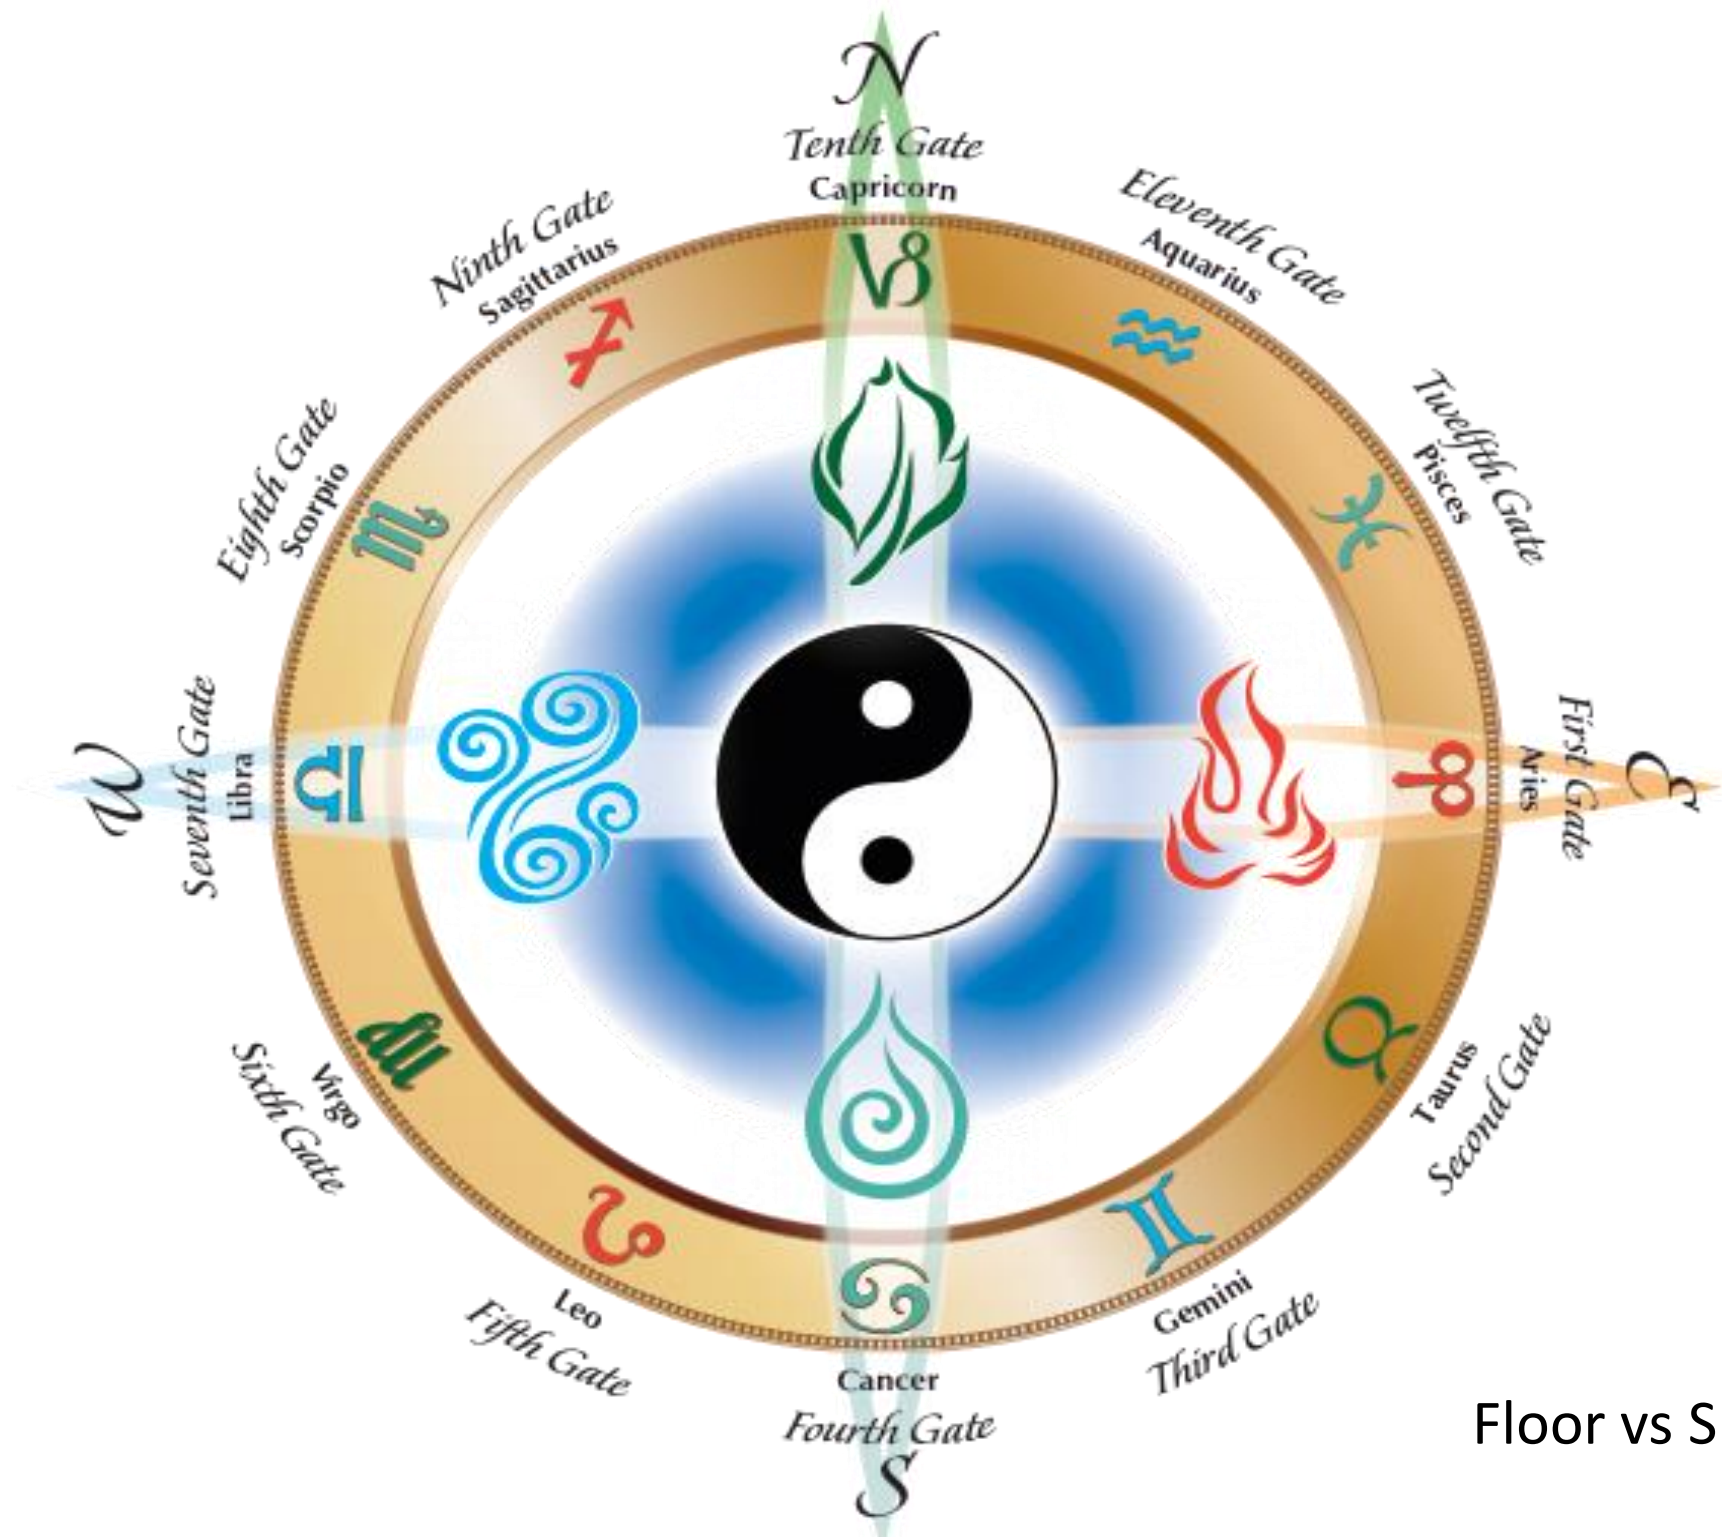

Air's Natural Rhythm Cycle
Astrological Gates

Floor vs Sky